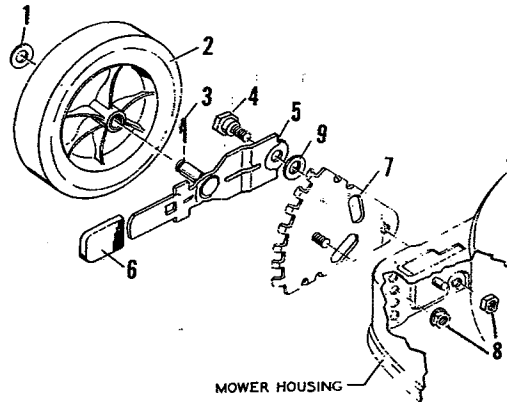

* Note: See page 18 for parts list for 400148 wheel adjuster assembly.

**Wheel Adjuster Assembly
Model 400148**

Key No.	Model 400148 Part No.	Description	Key No.	Model 400148 Part No.	Description
1	17X102	Washer	5	22208Z	Arm & Axle Assembly
* 2	----	Wheel & Tire	6	22196	Lever Spring Knob
3	20101	Hair Pin Cotter	7	20113Z	Index Plate Assembly
4	22193	Shoulder Bolt	8	15X68	Flange Locknut
			9	22192	Spring Washer