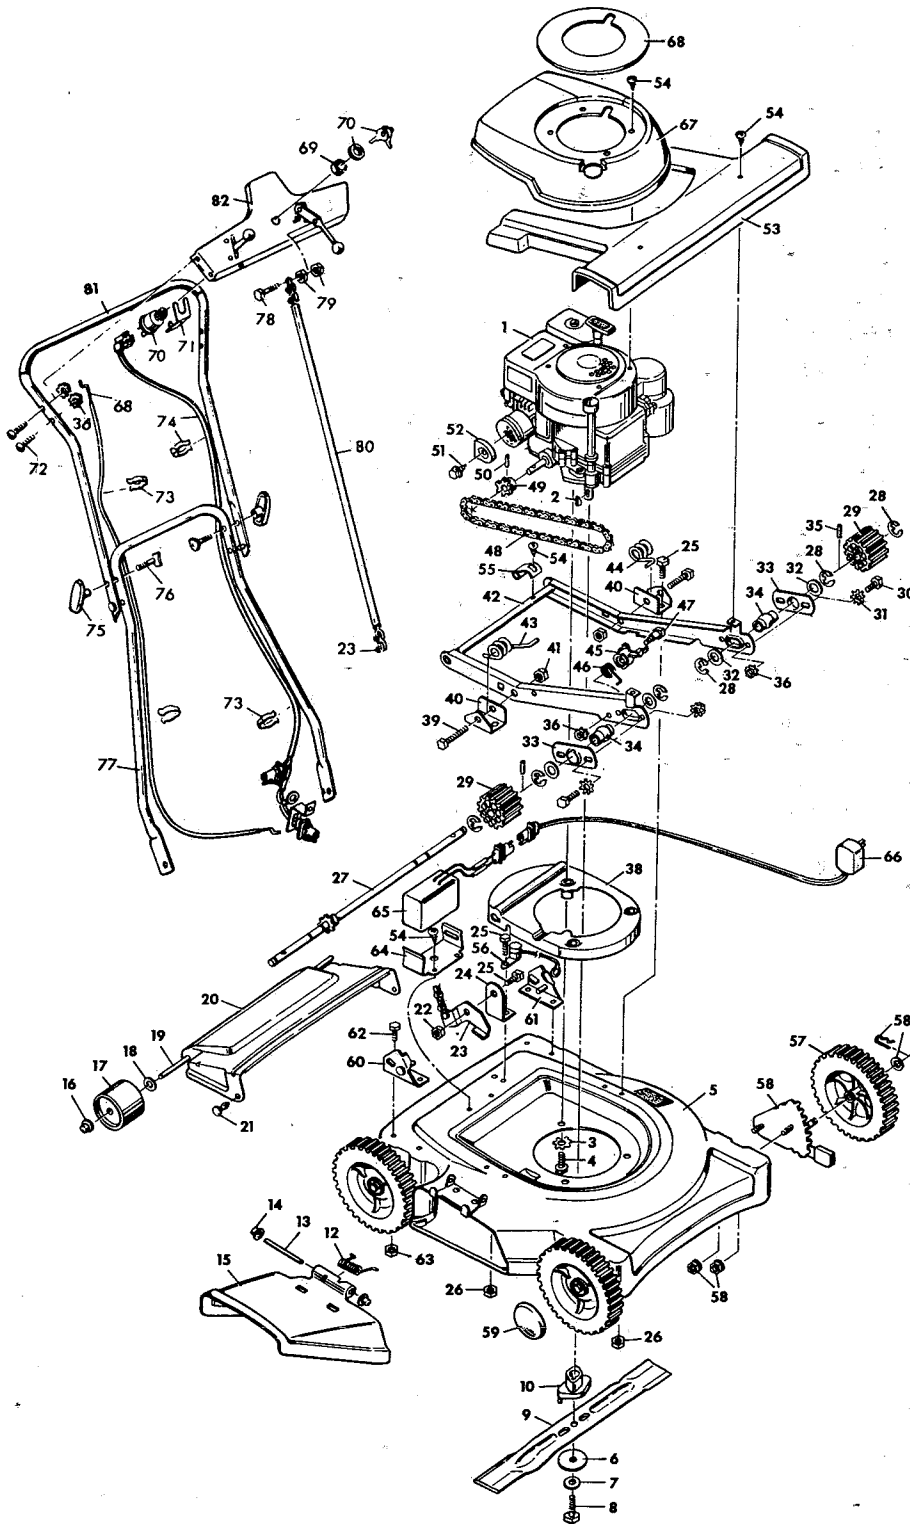

5-2264 22" Super Deluxe Rotary Mower

Model 5-2264

Key No.	5-2264	Description	Key No.	5-2264	Description
1	----	Engine	42	22272E	Drive Arms & Tube Ass'y.
2	20062	Woodruff Key	43	22322Z	Torsion Spring R.H.
3	19X8	Shakeproof Washer	44	22323Z	Torsion Spring L.H.
4	20102	Engine Bolt	45	22398	Chain Gудie
5	22313	Housing	46	22399	Spring
6	20094Z	Washer	47	20478	Shoulder Bolt
7	17X101	Cup Washer	48	22279	Chain & Link
8	1X69	Blade Bolt	49	20411	Sprocket
9	20046	Blade	50	32X64	Spring Pin
10	20051	Blade Adapter	51	20460	Screw
12	22052	Torsion Spring	52	20459	Exhaust Deflector
13	22326Z	Pivot Pin	53	22328	Pinion Guard
14	28X42	Push-On-Cap	54	26X159	Screw
15	22325	Chute Deflector	55	22498	Safety Interlock Bracket
16	28X23	Push-On-Cap	56	22499	Safety Interlock Module
17	22324	Wheel	57	20105	Wheel & Tire
18	17X52Z	Washer	58	400148	Wheel Adjuster Ass'y.*
19	22274Z	Axle	59	20090	Hub Cap
20	22291	Rear Guard	60	20198Z	Handle Bracket R.H.
21	22053	Trimount	61	20199Z	Handle Bracket L.H.
22	15X67	Hex Nut	62	1X38	Hex Bolt
23	400187	Pivot Arm & Chain	63	15X82	Hex Nut
24	22277Z	Bracket	64	22329Z	Battery Holder
25	1X45	Bolt	65	20335	Battery
26	15X79	Hex Nut	66	20336	Battery Charger
27	22152Z	Drive Shaft & Sprocket Ass'y.	67	22338	Engine Shroud
28	20100	Retainer Ring	68	22336E	Shroud Insert
29	20066	Drive Pinion	69	20167C	Spacer
30	1X38	Bolt	70	20244PA	Switch Ass'y. W/Key
31	19X4	Shakeproof Washer	71	20245Z	Retainer Clamp
32	17X100Z	Washer	72	3X97	Bolt
33	20049Z	Bearing Retainer	73	20089	Cable Clips
34	20048	Bearing	74	20242	Electric Harness & Clips
35	32X64	Spring Pin	75	20266	Handle Knob
36	15X66	Keps Nut	76	20129	Contour Bolt
38	20054E	Base & Spacer Ass'y.	77	20191C	Lower Handle
39	1X87	Hex Bolt	78	20412	Hex Bolt
40	22278Z	Bracket	79	15X1Z	Hex Nut
41	15X12	Hex Nut	80	20440	Plastic Sleeve
			81	20247C	Upper Handle Assembly
			82	400174	Control Panel & Cable Assembly

* Note: See page 18 for parts list for 400148 wheel adjuster assembly.