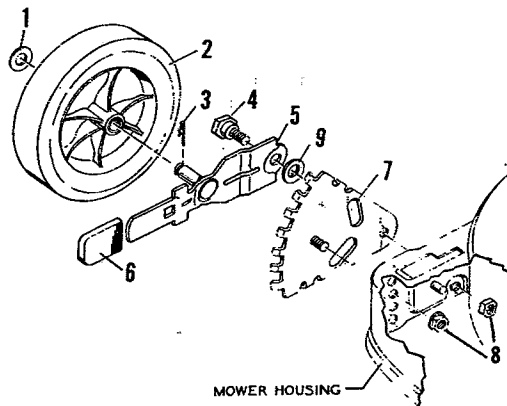

\* Note: See page 18 for parts list for 400148 wheel adjuster assembly.

**Wheel Adjuster Assembly  
Model 400148**

Key No.	Model 400148 Part No.	Description	Key No.	Model 400148 Part No.	Description
1	17X102	Washer	5	22208Z	Arm & Axle Assembly
* 2	----	Wheel & Tire	6	22196	Lever Spring Knob
3	20101	Hair Pin Cotter	7	20113Z	Index Plate Assembly
4	22193	Shoulder Bolt	8	15X68	Flange Locknut
			9	22192	Spring Washer