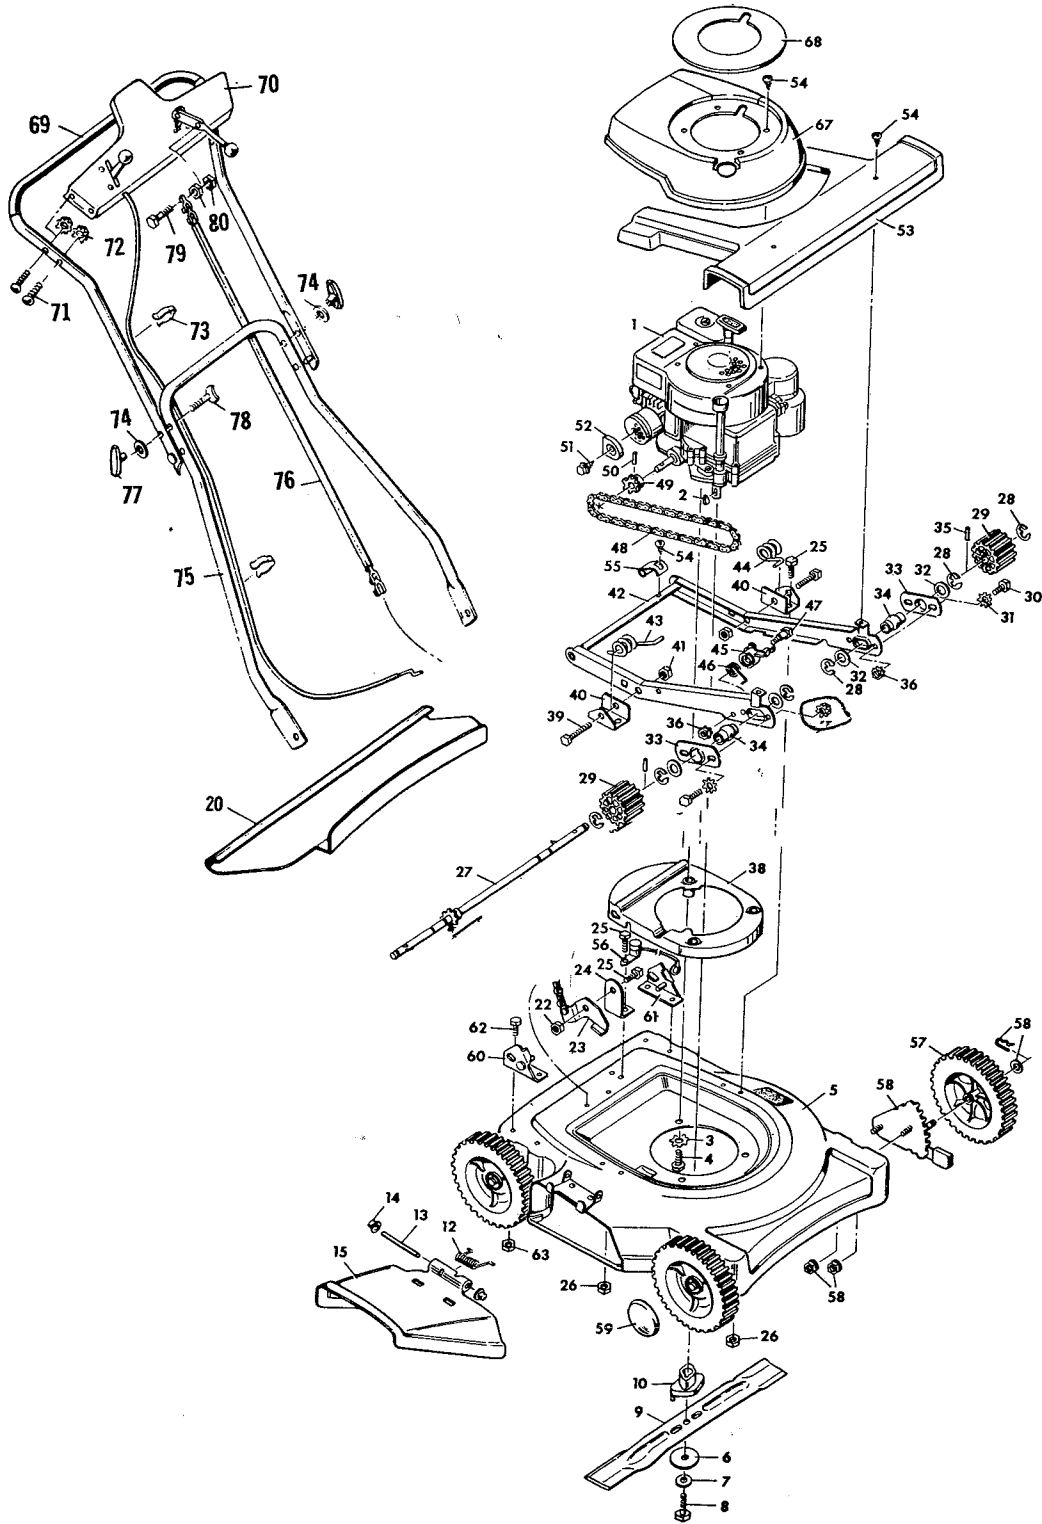

5-2263 22" Deluxe Rotary Mower

Model 5-2263

Key No.	5-2263	Description	Key No.	5-2263	Description
1	----	Engine	42	22272E	Drive Arms & Tube Ass'y.
2	20062	Woodruff Key	43	22322Z	Torsion Spring R.H.
3	19X8	Shakeproof Washer	44	22323Z	Torsion Spring L.H.
4	20102	Engine Bolt	45	22398	Chain Guide
5	22431	Housing	46	22399	Spring
6	20094Z	Washer	47	20478	Shoulder Bolt
7	17X101	Cup Washer	48	22279	Chain & Link
8	1X69	Blade Bolt 3/8-24X2-3/8 (Minimum Thread 1")	49	20411	Sprocket
9	20046	Blade	50	32X64	Spring Pin
10	20051	Blade Adapter	51	20460	Screw # 8-32
12	22052	Torsion Spring	52	20459	Exhaust Deflector
13	22326Z	Pivot Pin	53	22328	Pinion Guard
14	28X42	Push-On-Cap	54	26X159	Screw
15	22325	Chute Deflector	55	22498	Safety Interlock Bracket
20	22359	Rear Guard	56	22499	Safety Interlock Module
22	15X43	Hex Nut	57	20105	Wheel & Tire
23	400187	Pivot Arm	58	400148	Wheel Adjuster Ass'y.*
24	22277Z	Bracket	59	20090	Hub Cap
25	1X45	Bolt	60	20198Z	Handle Bracket R.H.
26	15X79	Hex Nut	61	20199Z	Handle Bracket L.H.
27	22152Z	Drive Shaft & Sprocket Ass'y.	62	1X38	Hex Bolt 1/4-20X5/8
28	20100	Retainer Ring	63	15X82	Hex Nut
29	20066	Drive Pinion	67	22338	Engine Shroud
30	1X38	Bolt 1/4-20X5/8	68	22334E	Shroud Insert
31	19X4	Shakeproof Washer	69	20247C	Upper Handle Assembly
32	17X100Z	Washer	70	400232	Control Panel & Cable Assembly
33	20049Z	Bearing Retainer	71	3X97	Bolt
34	20048	Bearing	72	15X66	Keps Nut
35	32X64	Spring Pin	73	20089	Cable Clips
36	15X66	Keps Nut	74	17X46Z	Washer
38	20054E	Base & Spacer Ass'y.	75	20191C	Lower Handle Assembly
39	1X87	Hex Bolt	76	400187	Chain & Bracket
40	22278Z	Bracket	77	20266	Handle Knob
41	15X12	Hex Nut	78	20129	Contour Bolt
			79	20412	Bolt
			80	15X1Z	Hex Nut
				22466	Parts Bag

* Note: See page 18 for parts list for 400148 wheel adjuster assembly.