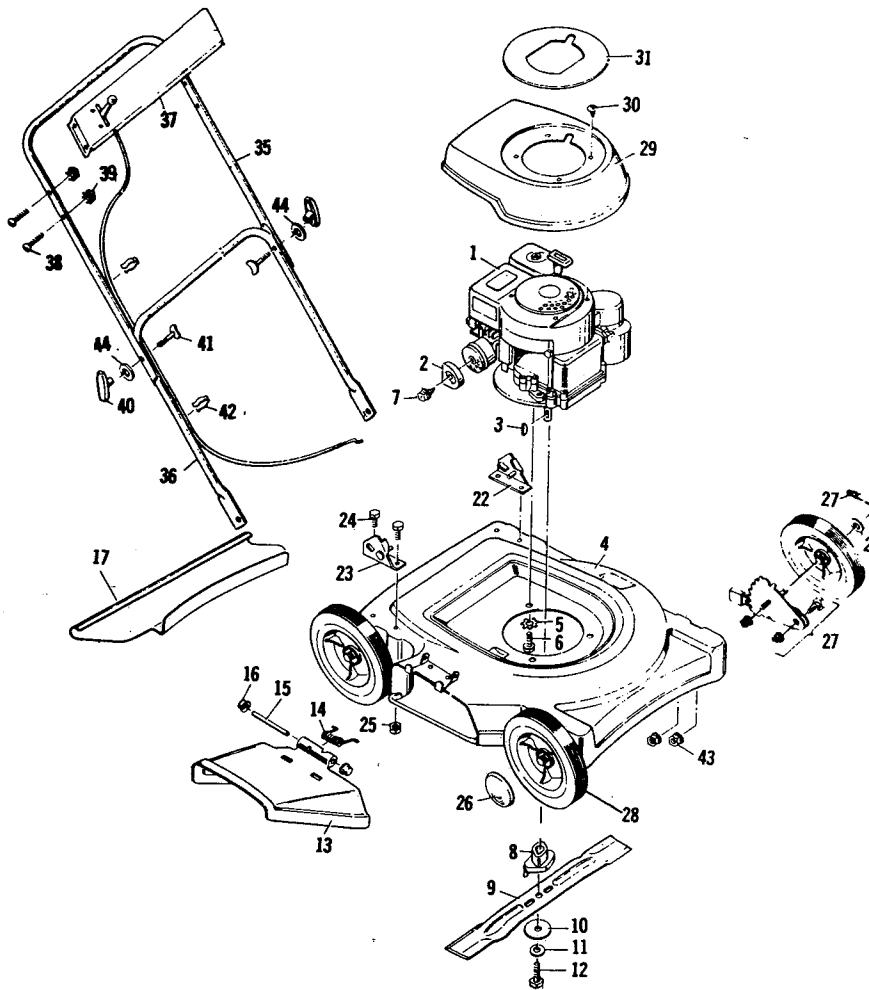

**5-2213 22" Super Deluxe
Rotary Mower**

Key No.	Model 5-2213 Part No.	Description	Key No.	Model 5-2213 Part No.	Description
1	----	Engine	23	20198Z	R.H. Bracket & Weld Pin Assy.
2	20459	Exhaust Deflector	24	1X38	Hex Bolt
3	20062	Woodruff Key	25	15X82	Hex Nut
4	22317	Housing	26	20090	Hub Cap
5	19X8	Shakeproof Washer	27	400148	Wheel Adjustor*
6	20103	Engine Bolt	28	20104	Wheel & Tire
7	20460	Exhaust Deflector Screw	29	22339	Engine Shroud
8	20050	Blade Adapter	30	26X159	Screw
9	20046	Blade	31	22335	Shroud Insert
10	20094Z	Washer	35	20436C	Upper Handle Assy.
11	17X101	Cup Washer	36	20438C	Lower Handle Assy.
12	1X68	Blade Adapter Bolt	37	400177	Control & Cable
13	22325	Chute Deflector	38	3X97	Bolt
14	22052	Torsion Spring	39	15X66	Keys Nuts
15	22326Z	Pivot Pin	40	20266	Handle Knob
16	28X42	Push-On-Cap	41	20129	Contour Bolt
17	22359	Rear Guard	42	20089	Cable Clips
22	20199Z	L.H. Bracket & Weld Pin Assy.	43	15X68	Nut
			44	17X46Z	Washer
				22466	Parts Bag

* Note: See page 18 for parts list for 400148 wheel adjuster assembly.

**Wheel Adjuster Assembly
Model 400148**

Key No.	Model 400148 Part No.	Description	Key No.	Model 400148 Part No.	Description
1	17X102	Washer	5	22208Z	Arm & Axle Assembly
* 2	----	Wheel & Tire	6	22196	Lever Spring Knob
3	20101	Hair Pin Cotter	7	20113Z	Index Plate Assembly
4	22193	Shoulder Bolt	8	15X68	Flange Locknut
			9	22192	Spring Washer

* Not Included In Assembly.