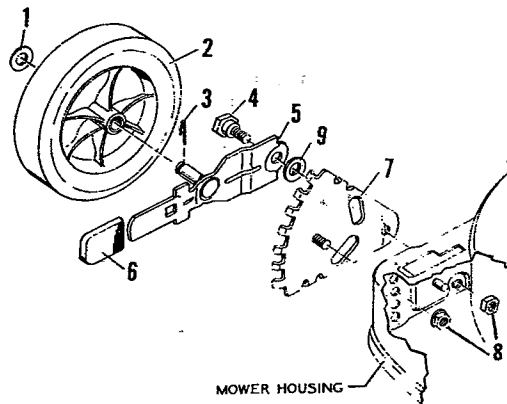

**5-2213 22" Super Deluxe
Rotary Mower**

Key No.	Model 5-2213 Part No.	Description	Key No.	Model 5-2213 Part No.	Description
1	----	Engine	23	20198Z	R.H. Bracket & Weld Pin Assy.
2	20459	Exhaust Deflector	24	1X38	Hex Bolt
3	20062	Woodruff Key	25	15X82	Hex Nut
4	22317	Housing	26	20090	Hub Cap
5	19X8	Shakeproof Washer	27	400148	Wheel Adjustor*
6	20103	Engine Bolt	28	20104	Wheel & Tire
7	20460	Exhaust Deflector Screw	29	22339	Engine Shroud
8	20050	Blade Adapter	30	26X159	Screw
9	20046	Blade	31	22335	Shroud Insert
10	20094Z	Washer	35	20436C	Upper Handle Assy.
11	17X101	Cup Washer	36	20438C	Lower Handle Assy.
12	1X68	Blade Adapter Bolt	37	400177	Control & Cable
13	22325	Chute Deflector	38	3X97	Bolt
14	22052	Torsion Spring	39	15X66	Keys Nuts
15	22326Z	Pivot Pin	40	20266	Handle Knob
16	28X42	Push-On-Cap	41	20129	Contour Bolt
17	22359	Rear Guard	42	20089	Cable Clips
22	20199Z	L.H. Bracket & Weld Pin Assy.	43	15X68	Nut
			44	17X46Z	Washer
				22466	Parts Bag

* Note: See page 18 for parts list for 400148 wheel adjuster assembly.

**Wheel Adjuster Assembly
Model 400148**

Key No.	Model 400148 Part No.	Description	Key No.	Model 400148 Part No.	Description
1	17X102	Washer	5	22208Z	Arm & Axle Assembly
* 2	----	Wheel & Tire	6	22196	Lever Spring Knob
3	20101	Hair Pin Cotter	7	20113Z	Index Plate Assembly
4	22193	Shoulder Bolt	8	15X68	Flange Locknut
			9	22192	Spring Washer