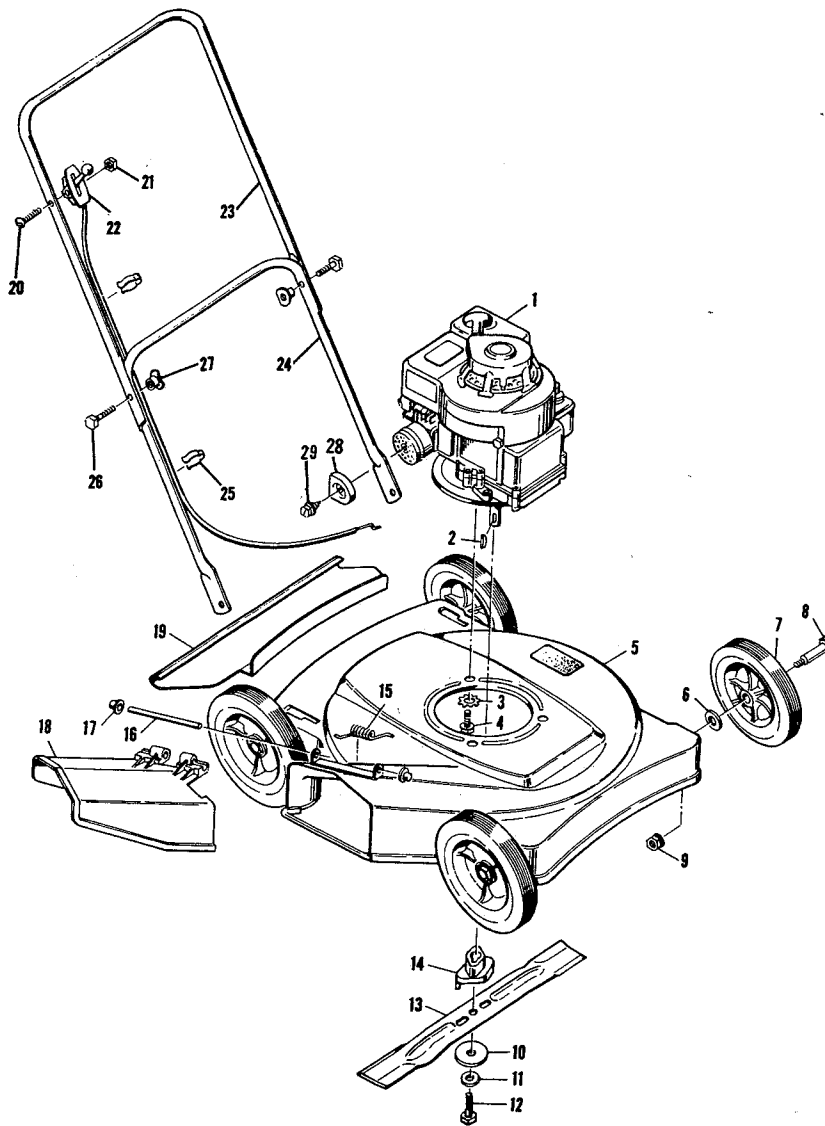

**5-2201 22" Equipped
Rotary Mower**

Key No.	Model 5-2201 Part No.	Description	Key No.	Model 5-2201 Part No.	Description
1	----	Engine	16	22050Z	Pivot Pin
2	20062	Woodruff Key	17	28X42	Push-On-Cap
3	19X8	Shakeproof Washer	18	20455	Chute Deflector
4	20103	Engine Bolt	19	20452	Rear Guard Panel
5	22076	Housing Ass'y.	20	3X99	Bolt
6	10851Z	Washer	21	15X66	Keps Nut
7	20270	Wheel & Tire	22	22058	Control Assy.
8	20086	Axle Bolt	23	20437C	Upper Handle Assy.
9	15X68	Flange Locknut	24	20438C	Lower Handle Assy.
10	20094Z	Washer	25	20089	Cable Clip
11	17X101	Cup Washer	26	20412	Bolt
12	1X68	Blade Adapter Bolt	27	20410	T-Nut
13	20046	Blade	28	20459	Exhaust Deflector
14	20050	Blade Adapter	29	20460	Exhaust Deflector Screw
15	22052	Torsion Spring		22062	Parts Bag