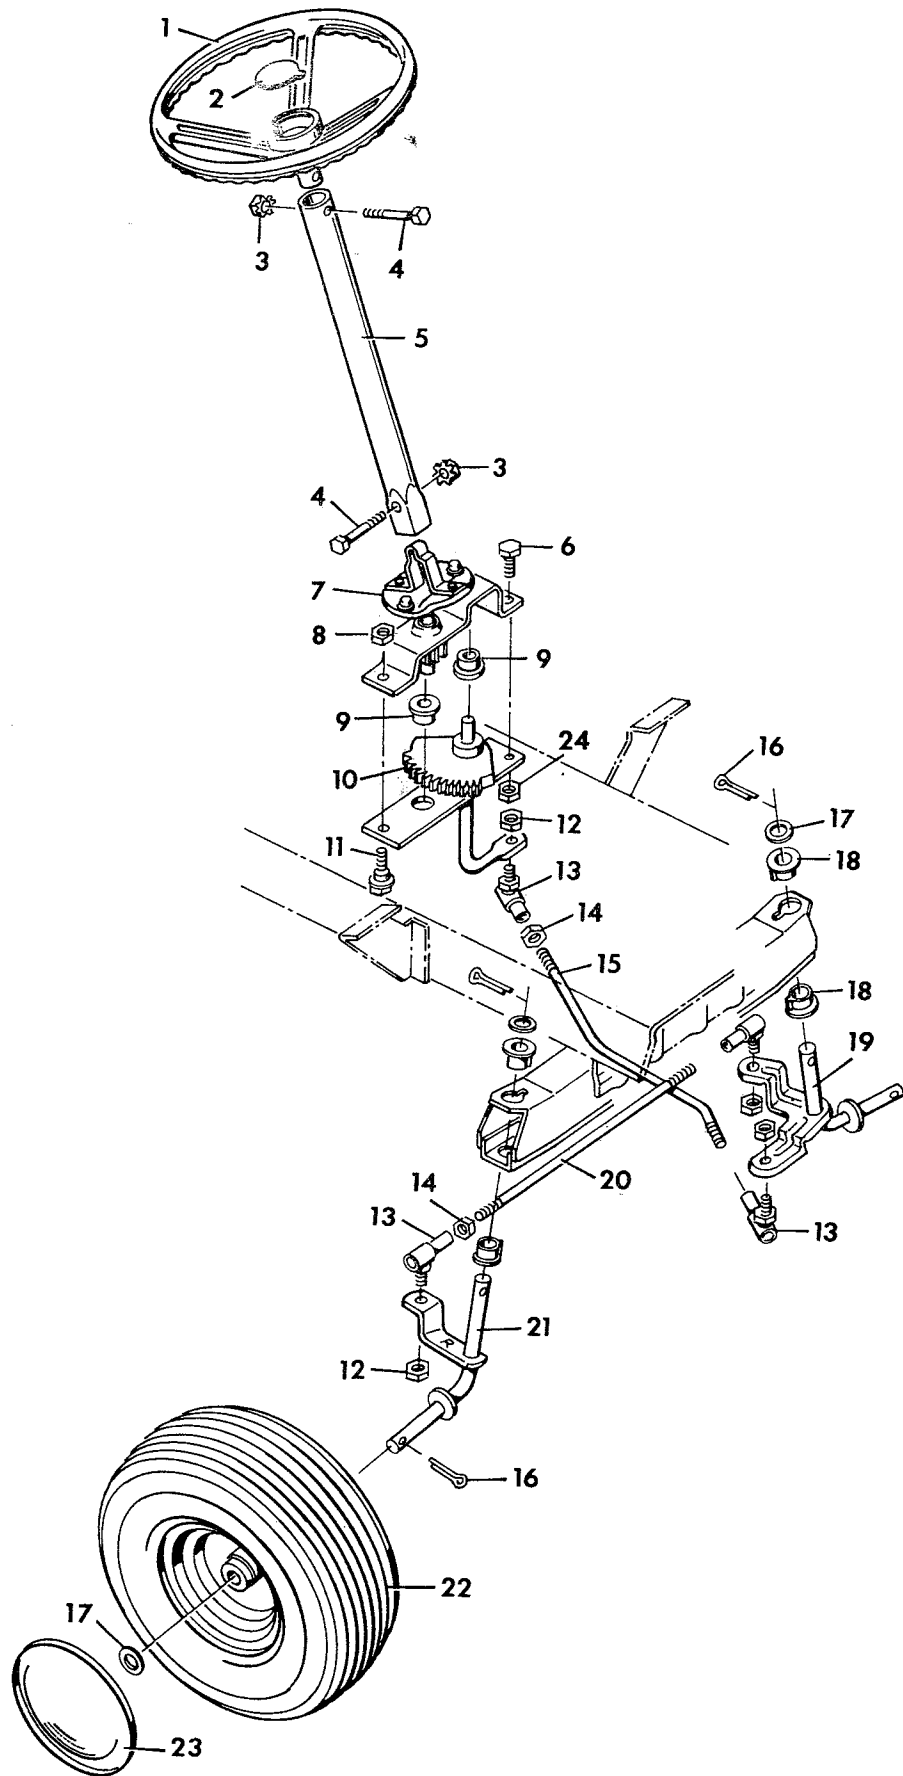

Model 4-3693
Steering Section

Model 4-3693

Item No.	Model 4-3693 Part No.	Description
1	21606	Steering Wheel
2	21303	Steering Wheel Cap
3	15x76	Keps Nut 5/16"-18
4	1x75	Bolt 5/16"-18x1 3/4"
5	21486C	Steering Post
6	1x73Z	Screw 5/16"-18x7/8"
7	21493	Steering Gear & Coupling Assy.
8	15x12	Locknut 3/8"-16
9	20587	Bearing
10	21538	Steering Arm Gear & Brkt. Assy.
11	21426	Shoulder Bolt
12	15x77	Locknut 3/8"-24
13	21031	Ball Joint
14	15x61	Hex Nut 3/8"-24
15	21482	Drag Link Rod
16	30x49	Cotter Pin 1 1/4"
17	17x83	Washer
18	21401	Spindle Bearings
19	21476	Spindle Assy. L. H.
20	21632	Tie Rod Assy.
21	21479	Spindle Assy. R. H.
22	21527	Front Wheel & Tire
	403000	Wheel Only
	403001	Tire Only
	400162	Valve Stem & Cap
	403010	Front Wheel Bearing
23	20797	Hub Cap
24	15x43Z	Locknut 5/16"-18

Model 4-3693
Drive Section

Model 4-3693

Item No.	Model 4-3693 Part No.	Description
1	-----	Engine
2	6x66	Hex Socket Screw 1/4"-20x5/8"
3	21630	Muffler Extension Assy.
4	-----	Muffler
5	15x66	Keps Nut 1/4"-20
6	1x38	Hex Bolt 1/4"-20x5/8"
7	21663Z	Heat Shield
8	403031	Frame Assy.
9	20062	Woodruff Key #6
10	19x8	Shakeproof Washer
11	20103	Engine Bolt 3/8"-16x1"
12	20684	Spring
13	21682	Clutch Link Rod
14	21428	Idler Bracket & Stud Assy.
15	21409	Idler Pulley
16	21426	Shoulder Bolt 3/8"-16x7/8"
17	20613	Idler Pulley
18	17x53Z	Washer
19	17x47Z	Washer
20	30x20	Cotter Pin
21	21415Z	Stack Pulley
22	10851Z	Washer
23	19x39	Shakeproof Washer
24	1x20	Bolt 3/8"-24x1"
25	21466	Clutch Lever Assy.
26	26x197	Screw 5/16"x3/4" Type A
27	21465	Brake Lever Assy.
28	29x95	Clevis Pin
29	17x46Z	Washer
30	21484Z	Parking Brake Arm
31	21544	Pedal
32	21535	Cap
33	21522	Hub Cap