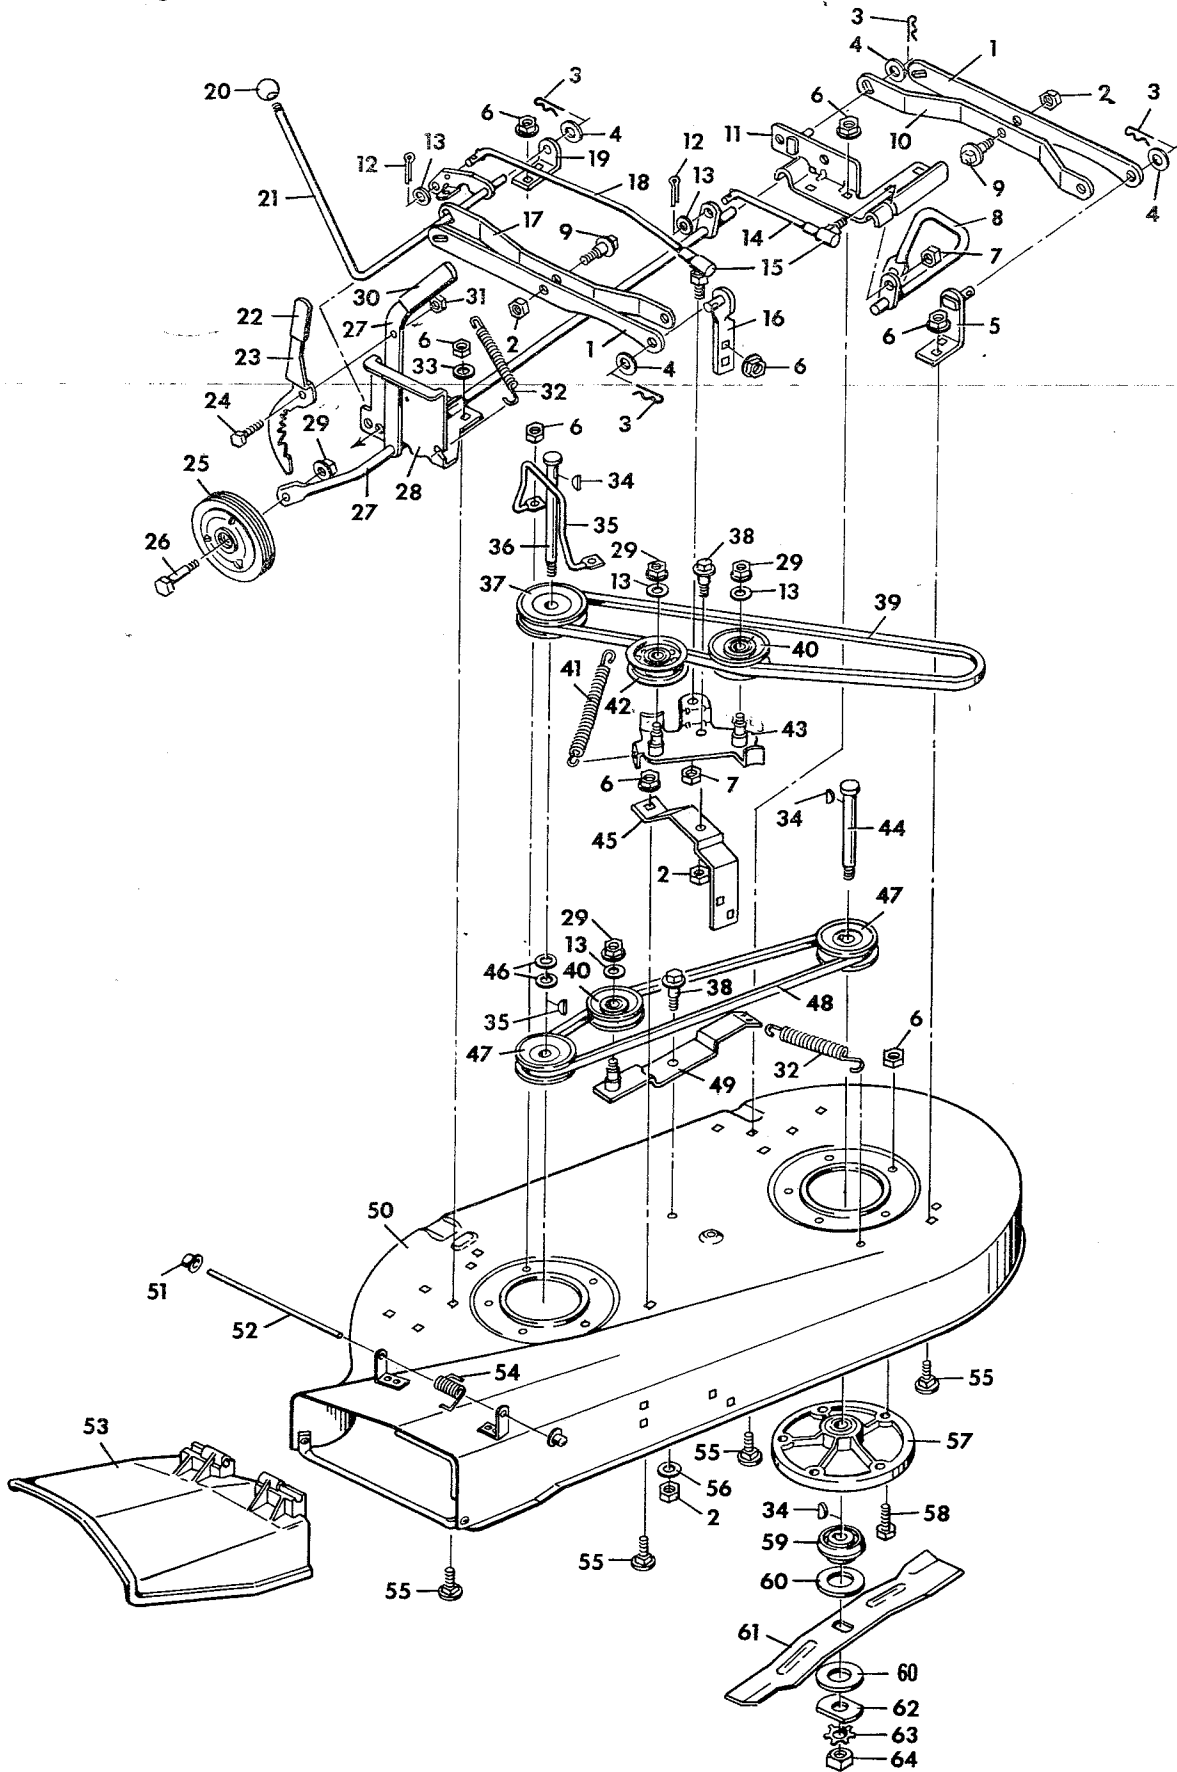

Model 4-3693
Blade Housing

Model 4-3693

Item No.	Model 4-3693 Part No.	Description
1	20644	Outer Scissor Arm
2	15x12	Hex Nut 3/8"-16
3	20692	Hair Pin Cotter
4	17x67Z	Washer
5	21529	Scissor Bracket Assy.
6	15x79Z	Flange Nut 5/16"-18
7	15x77	Locknut 3/8"-24
8	21507	Lifter Assy. L.H.
9	20661	Shoulder Bolt 3/8"-16x7/8"
10	20643	Inner Scissor Arm L.H.
11	21511	Scissor & Pivot Rod Brkt Assy.
12	30x20	Cotter Pin 3/4"
13	17x53Z	Washer
14	21510	Lifter Link Rod
15	21031	Ball Joint
16	21018	Scissor Brkt Assy.
17	20642	Inner Scissor Arm R.H.
18	21517	Link Rod
19	20934	Scissor Hanger Brkt.
20	20739	Knob
21	21515C	Blade Drive Lever Assy.
22	20476	Grip
23	21591Z	Latch
24	6x46	Shoulder Bolt 1/4"-20x37/64"
25	21027	Gauge Wheel
26	20086	Axle Bolt 3/8"-16x2"
27	21508	Lifter Assy. R.H.
28	21500	Lifter Brkt.
29	15x68	Flange Nut 3/8"-16
30	21249	Grip
31	15x67	Hex Nut 1/4"-20
32	20682	Spring
33	17x47Z	Washer 5/16"-18

Item No.	Model 4-3693 Part No.	Description
34	20062	Woodruff Key #6
35	21504Z	Belt Guide
36	21024	Jackshaft - Long
37	21096	Jackshaft Pulley
38	21426	Shoulder Bolt 3/8"-16x7/8"
39	21649	Blade Drive Belt
40	20613	Idler Pulley
41	20684	Idler Spring
42	21409	Idler Pulley
43	21503Z	Blade Drive Idler Assy.
44	20616	Jackshaft Short
45	21496	Idler Support Brkt.
46	17x87Z	Washer
47	21022	Jackshaft Pulleys
48	20557	Cross Drive Belt
49	21139Z	Idler Brkt. Assy.
50	21551	Blade Housing
51	28x23	Push-On-Cap
52	21198Z	Pivot Rod
53	21154	Chute Deflector
54	21189	Torsion Spring
55	2x53	Carriage Bolt 5/16"-18x5/8"
56	10851Z	Washer
57	20551	Jackshaft Housing Assy.
58	1x84	Bolt 5/16"-18x1"
59	20617	Blade Adapter
60	21673Z	Washer
61	20930	Blade
62	20663Z	Blade Washer
63	19x36	Shakeproof Washer
64	15x72	Hex Nut 1/2"-20