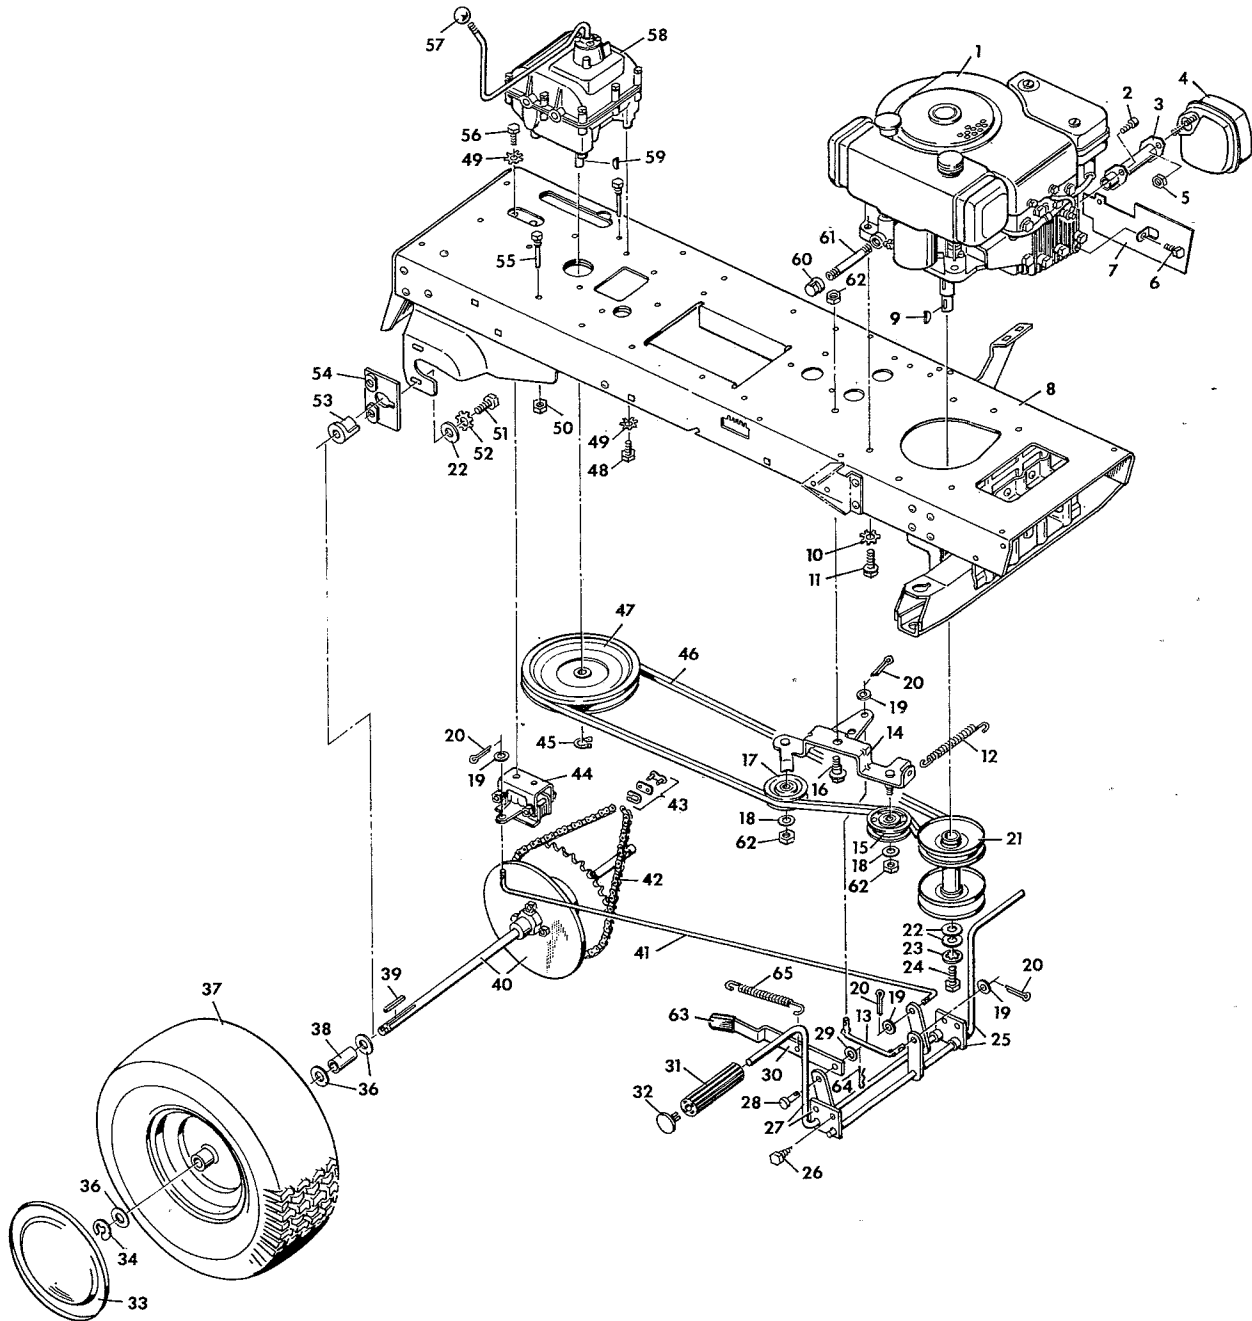

Model 4-3693
Steering Section

Model 4-3693

Item No.	Model 4-3693 Part No.	Description
1	21606	Steering Wheel
2	21303	Steering Wheel Cap
3	15x76	Keps Nut 5/16"-18
4	1x75	Bolt 5/16"-18x1 3/4"
5	21486C	Steering Post
6	1x73Z	Screw 5/16"-18x7/8"
7	21493	Steering Gear & Coupling Assy.
8	15x12	Locknut 3/8"-16
9	20587	Bearing
10	21538	Steering Arm Gear & Brkt. Assy.
11	21426	Shoulder Bolt
12	15x77	Locknut 3/8"-24
13	21031	Ball Joint
14	15x61	Hex Nut 3/8"-24
15	21482	Drag Link Rod
16	30x49	Cotter Pin 1 1/4"
17	17x83	Washer
18	21401	Spindle Bearings
19	21476	Spindle Assy. L. H.
20	21632	Tie Rod Assy.
21	21479	Spindle Assy. R. H.
22	21527	Front Wheel & Tire
	403000	Wheel Only
	403001	Tire Only
	400162	Valve Stem & Cap
	403010	Front Wheel Bearing
23	20797	Hub Cap
24	15x43Z	Locknut 5/16"-18

Model 4-3693
Drive Section

Model 4-3693

Item No.	Model 4-3693 Part No.	Description
1	-----	Engine
2	6x66	Hex Socket Screw 1/4"-20x5/8"
3	21630	Muffler Extension Assy.
4	-----	Muffler
5	15x66	Keps Nut 1/4"-20
6	1x38	Hex Bolt 1/4"-20x5/8"
7	21663Z	Heat Shield
8	403031	Frame Assy.
9	20062	Woodruff Key #6
10	19x8	Shakeproof Washer
11	20103	Engine Bolt 3/8"-16x1"
12	20684	Spring
13	21682	Clutch Link Rod
14	21428	Idler Bracket & Stud Assy.
15	21409	Idler Pulley
16	21426	Shoulder Bolt 3/8"-16x7/8"
17	20613	Idler Pulley
18	17x53Z	Washer
19	17x47Z	Washer
20	30x20	Cotter Pin
21	21415Z	Stack Pulley
22	10851Z	Washer
23	19x39	Shakeproof Washer
24	1x20	Bolt 3/8"-24x1"
25	21466	Clutch Lever Assy.
26	26x197	Screw 5/16"x3/4" Type A
27	21465	Brake Lever Assy.
28	29x95	Clevis Pin
29	17x46Z	Washer
30	21484Z	Parking Brake Arm
31	21544	Pedal
32	21535	Cap
33	21522	Hub Cap