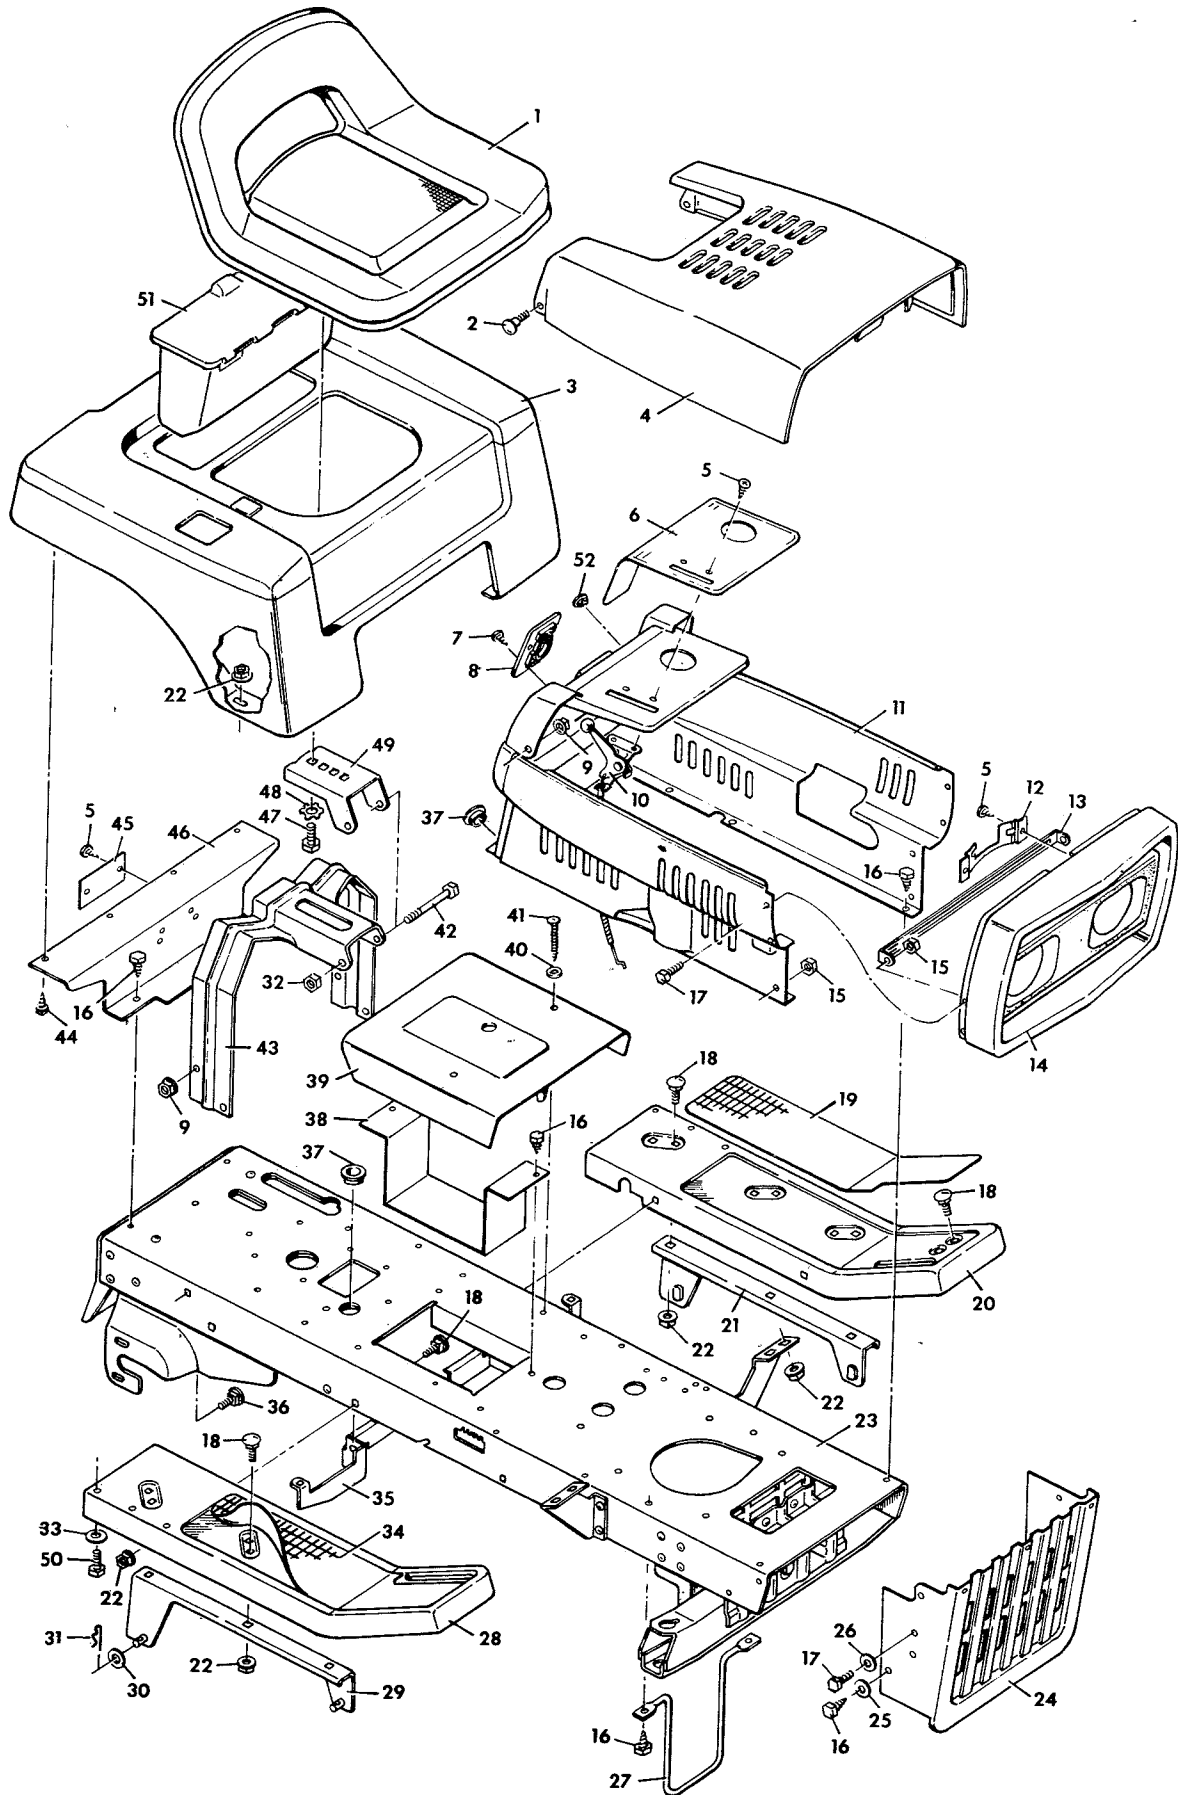

Model 4-3693

Model 4-3693

Item No.	Model 4-3693 Part No.	Description
1	21594	Seat
2	20661	Shoulder Bolt 3/8"-16x7/8"
3	21418	Rear Shroud Assy.
4	21435	Hood
5	26x159	Screw #8x3/8" Type A
6	21576	Control Plate
7	26x186	Screw #10x1/2" Type AB
8	21531	Steering Post Bearing
9	15x68	Flange Nut 3/8"-16
10	21540PA	Remote Control Unit
11	21458	Engine Shroud Assy.
12	21485Z	Sealed Beam Retainer
13	21650Z	Grill & Shroud Brace
14	21405	Grill
15	15x82	Flange Nut 1/4"-20
16	26x197	Screw 5/16"x3/4" Type A
17	1x38	Bolt 1/4"-20x5/8"
18	2x53	Carriage Bolt 5/16"-18x5/8"
19	21569	Mat L. H.
20	21437	Running Board L. H.
21	21561	Hanger Bracket Assy. L. H.
22	15x79Z	Flange Nut 5/16"-18
23	403031	Frame Assy.
24	21446	Lower Grill
25	17x47Z	Washer
26	17x37Z	Washer
27	21481Z	Belt Guide
28	21436	Running Board R. H.
29	21562	Hanger Bracket Assy. R. H.
30	17x67Z	Washer
31	20692	Cotter Hair Pin
32	15x43Z	Locknut 5/16"-18
33	17x47Z	Washer
34	21568	Mat R. H.
35	21547	Support & Clip Assy.
36	2x56	Carriage Bolt 3/8"-16x3/4"
37	21268	Grommet
38	21430	Battery Support
39	21403	Battery Cover
40	17x112	Finishing Washer
41	26x193	Screw #10x3-1/8" Type AB
42	1x78	Bolt 5/16"-18x4 1/4"
43	21438	Seat Bracket
44	26x185	Screw #10x3/8" Type AB
45	22130	Nameplate
46	21411	Shroud Support
47	1x88	Bolt 1/2"-13x7/8"
48	19x36	Shakeproof Washer
49	21439Z	Seat Hinge
50	1x45	Bolt 5/16"-18x5/8"
51	21404	Tool Box
52	21588	Plug Button