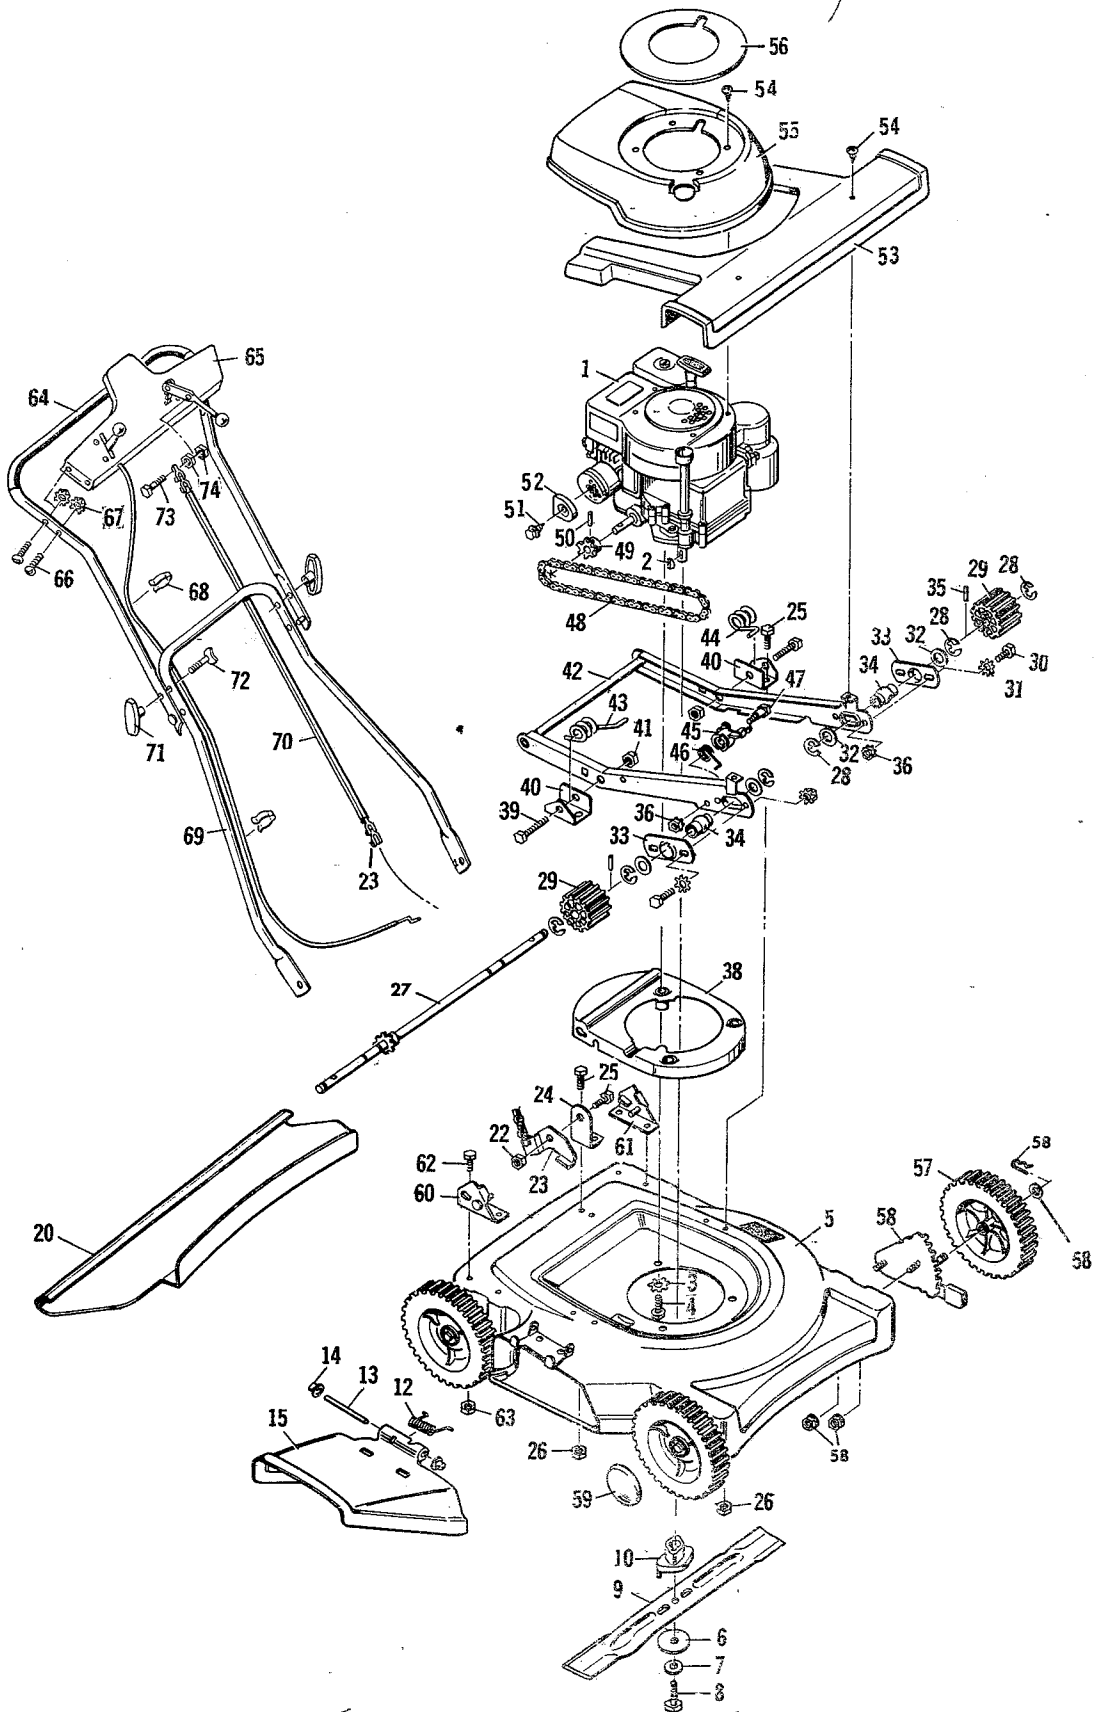

4-2263 22" Deluxe
Rotary Mower

Model 4-2263

Item No.	Model 4-2263 Part No.	Description
1	-----	Engine
2	20062	Woodruff Key
3	19x8	Shakeproof Washer
4	20102	Engine Bolt
5	22431	Housing
6	20094Z	Washer
7	17x101	Cup Washer
8	1x69	Blade Bolt
9	20046	Blade
10	20051	Blade Adapter
12	22052	Torsion Spring
13	22326Z	Pivot Pin
14	28x42	Push-On-Cap
15	22325	Chute Deflector
20	22359	Rear Guard
22	15x43	Hex Nut
23	400187	Chain & Pivot Arm Assy.
24	22277Z	Bracket
25	1x45	Bolt
26	15x79	Hex Nut
27	22152Z	Drive Shaft & Sprocket Assy.
28	20100	Retainer Ring
29	20066	Drive Pinion
30	1x38	Bolt
31	19x4	Shakeproof Washer
32	17x100Z	Washer
33	20049Z	Bearing Retainer
34	20048	Bearing
35	32x64	Spring Pin
36	15x66	Keps Nut
38	20054E	Base & Spacer Assy.
39	1x87	Hex Bolt
40	22278Z	Bracket
41	15x12	Hex Nut

Item No.	Model 4-2263 Part No.	Description
42	22272E	Drive Arms & Tube Assy.
43	22322Z	Torsion Spring R.H.
44	22323Z	Torsion Spring L.H.
45	22398	Chain Guide
46	22399	Spring
47	20478	Shoulder Bolt
48	22279	Chain & Link
49	20411	Sprocket
50	32x64	Spring Pin
51	20460	Screw
52	20459	Exhaust Deflector
53	22328	Pinion Guard
54	26x159	Screw
55	22338	Engine Shroud
56	22334	Shroud Insert
57	20105	Wheel & Tire
58	400152	Wheel Adjuster Assy.
59	20090	Hub Cap
60	20198Z	Handle Bracket R.H.
61	20199Z	Handle Bracket L.H.
62	1x38	Hex Bolt
63	15x82	Hex Nut
64	20247C	Upper Handle Assembly
65	400232	Control Panel & Cable Assy.
66	3x97	Bolt
67	15x66	Keps Nut
68	20089	Cable Clips
69	20191C	Lower Handle Assy.
70	20440	Plastic Sleeve
71	20266	Handle Knob
72	20129	Contour Bolt
73	20412	Bolt
74	15x1	Hex Nut

Wheel Adjuster Assembly
Model 400152 And 400148

Item No.	Assembly 400152 Part No.	Model 400148 Part No.	Description
1	17x102	17x102	Washer
*2	-----	-----	Wheel & Tire
3	20101	20101	Hair Pin Cotter
4	20064	22193	Shoulder Bolt