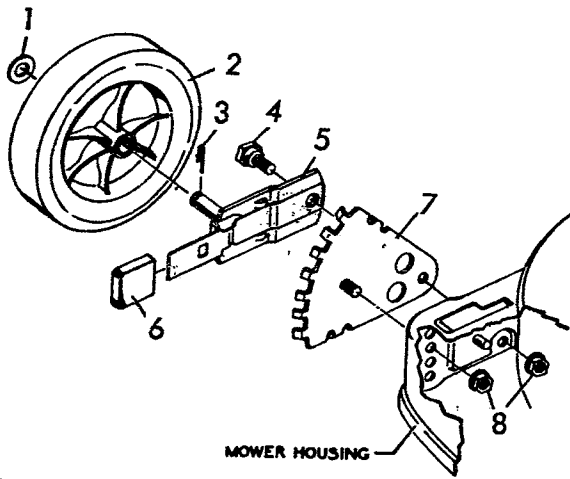

4-2263 22" Deluxe
Rotary Mower

Model 4-2263

Item No.	Model 4-2263 Part No.	Description
1	-----	Engine
2	20062	Woodruff Key
3	19x8	Shakeproof Washer
4	20102	Engine Bolt
5	22431	Housing
6	20094Z	Washer
7	17x101	Cup Washer
8	1x69	Blade Bolt
9	20046	Blade
10	20051	Blade Adapter
12	22052	Torsion Spring
13	22326Z	Pivot Pin
14	28x42	Push-On-Cap
15	22325	Chute Deflector
20	22359	Rear Guard
22	15x43	Hex Nut
23	400187	Chain & Pivot Arm Assy.
24	22277Z	Bracket
25	1x45	Bolt
26	15x79	Hex Nut
27	22152Z	Drive Shaft & Sprocket Assy.
28	20100	Retainer Ring
29	20066	Drive Pinion
30	1x38	Bolt
31	19x4	Shakeproof Washer
32	17x100Z	Washer
33	20049Z	Bearing Retainer
34	20048	Bearing
35	32x64	Spring Pin
36	15x66	Keps Nut
38	20054E	Base & Spacer Assy.
39	1x87	Hex Bolt
40	22278Z	Bracket
41	15x12	Hex Nut

Item No.	Model 4-2263 Part No.	Description
42	22272E	Drive Arms & Tube Assy.
43	22322Z	Torsion Spring R.H.
44	22323Z	Torsion Spring L.H.
45	22398	Chain Guide
46	22399	Spring
47	20478	Shoulder Bolt
48	22279	Chain & Link
49	20411	Sprocket
50	32x64	Spring Pin
51	20460	Screw
52	20459	Exhaust Deflector
53	22328	Pinion Guard
54	26x159	Screw
55	22338	Engine Shroud
56	22334	Shroud Insert
57	20105	Wheel & Tire
58	400152	Wheel Adjuster Assy.
59	20090	Hub Cap
60	20198Z	Handle Bracket R.H.
61	20199Z	Handle Bracket L.H.
62	1x38	Hex Bolt
63	15x82	Hex Nut
64	20247C	Upper Handle Assembly
65	400232	Control Panel & Cable Assy.
66	3x97	Bolt
67	15x66	Keps Nut
68	20089	Cable Clips
69	20191C	Lower Handle Assy.
70	20440	Plastic Sleeve
71	20266	Handle Knob
72	20129	Contour Bolt
73	20412	Bolt
74	15x1	Hex Nut

Wheel Adjuster Assembly
Model 400152 And 400148

Item No.	Assembly 400152 Part No.	Model 400148 Part No.	Description
1	17x102	17x102	Washer
*2	-----	-----	Wheel & Tire
3	20101	20101	Hair Pin Cotter
4	20064	22193	Shoulder Bolt