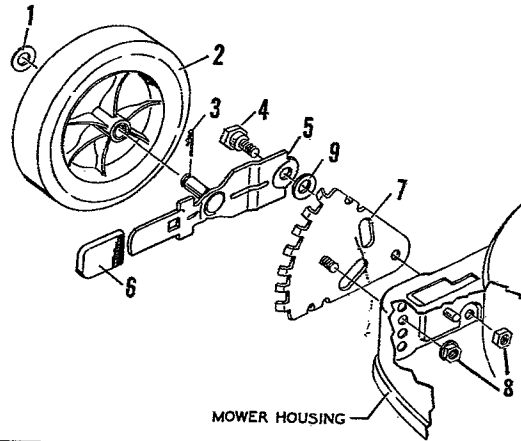

4-2263 22" Deluxe
Rotary Mower

Model 4-2263

Item No.	Model 4-2263 Part No.	Description
1	-----	Engine
2	20062	Woodruff Key
3	19x8	Shakeproof Washer
4	20102	Engine Bolt
5	22431	Housing
6	20094Z	Washer
7	17x101	Cup Washer
8	1x69	Blade Bolt
9	20046	Blade
10	20051	Blade Adapter
12	22052	Torsion Spring
13	22326Z	Pivot Pin
14	28x42	Push-On-Cap
15	22325	Chute Deflector
20	22359	Rear Guard
22	15x43	Hex Nut
23	400187	Chain & Pivot Arm Assy.
24	22277Z	Bracket
25	1x45	Bolt
26	15x79	Hex Nut
27	22152Z	Drive Shaft & Sprocket Assy.
28	20100	Retainer Ring
29	20066	Drive Pinion
30	1x38	Bolt
31	19x4	Shakeproof Washer
32	17x100Z	Washer
33	20049Z	Bearing Retainer
34	20048	Bearing
35	32x64	Spring Pin
36	15x66	Keps Nut
38	20054E	Base & Spacer Assy.
39	1x87	Hex Bolt
40	22278Z	Bracket
41	15x12	Hex Nut

Item No.	Model 4-2263 Part No.	Description
42	22272E	Drive Arms & Tube Assy.
43	22322Z	Torsion Spring R.H.
44	22323Z	Torsion Spring L.H.
45	22398	Chain Guide
46	22399	Spring
47	20478	Shoulder Bolt
48	22279	Chain & Link
49	20411	Sprocket
50	32x64	Spring Pin
51	20460	Screw
52	20459	Exhaust Deflector
53	22328	Pinion Guard
54	26x159	Screw
55	22338	Engine Shroud
56	22334	Shroud Insert
57	20105	Wheel & Tire
58	400152	Wheel Adjuster Assy.
59	20090	Hub Cap
60	20198Z	Handle Bracket R.H.
61	20199Z	Handle Bracket L.H.
62	1x38	Hex Bolt
63	15x82	Hex Nut
64	20247C	Upper Handle Assembly
65	400232	Control Panel & Cable Assy.
66	3x97	Bolt
67	15x66	Keps Nut
68	20089	Cable Clips
69	20191C	Lower Handle Assy.
70	20440	Plastic Sleeve
71	20266	Handle Knob
72	20129	Contour Bolt
73	20412	Bolt
74	15x1	Hex Nut

Wheel Adjuster Assembly
Model 400152 And 400148

Item No.	Assembly 400152 Part No.	Model 400148 Part No.	Description
1	17x102	17x102	Washer
*2	-----	-----	Wheel & Tire
3	20101	20101	Hair Pin Cotter
4	20064	22193	Shoulder Bolt