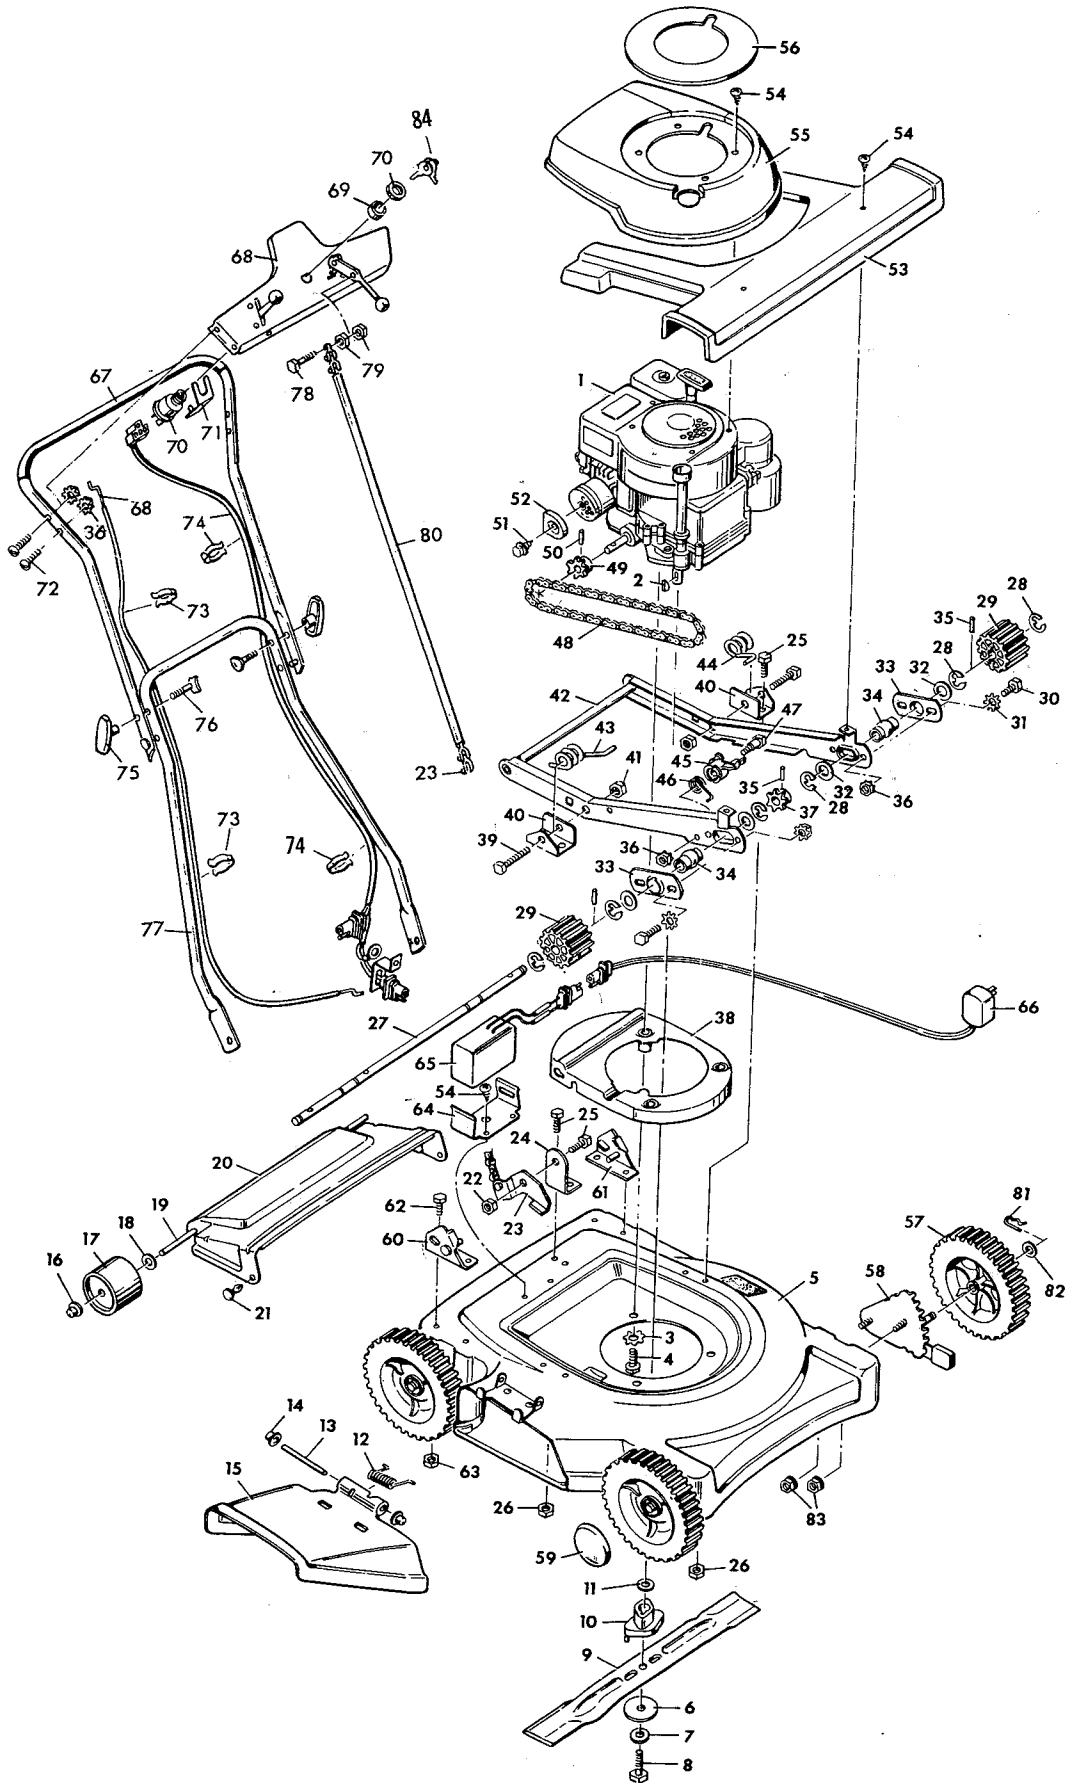

3-2264 22" Super Deluxe Rotary Mower

Item No.	Model 3-2264 Part No.	Description	List Price Each	Item No.	Model 3-2264 Part No.	Description	List Price Each
1	-----	Engine	----	43	22322Z	Torsion Spring R. H.	.81
2	20062	Woodruff Key	.30	44	22323Z	Torsion Spring L. H.	.81
3	19x8	Shakeproof Washer	.20	45	22398	Chain Guard	.35
4	20102	Engine Bolt	.56	46	22399	Spring	.20
5	22313	Housing	17.37	47	20478	Shoulder Bolt	.21
6	20094Z	Washer	.25	48	22279	Chain & Link	1.13
7	17x101	Cup Washer	.20	49	20411	Sprocket	.76
8	1x69	Blade Bolt	.24	50	32x64	Spring Pin	.20
9	20046	Blade	4.13	51	20460	Screw	.20
10	20051	Blade Adapter	2.56	52	20459	Exhaust Deflector	.20
11	17x51Z	Washer	.20	53	22328Z	Pinion Guard	2.27
12	22052	Torsion Spring	.20	54	26x118	Screw	.20
13	22326Z	Pivot Pin	.20	55	22338	Engine Shroud	2.51
14	28x42	Push-On-Cap	.20	56	22336Z	Shroud Insert	.96
15	22325	Chute Deflector	1.20	57	20105	Wheel & Tire	3.08
16	28x23	Push-On-Cap	.20	58	400152	Wheel Adjuster Assy.	2.63
17	22324	Wheel	.51	59	20090	Hub Cap	.62
18	17x52Z	Washer	.20	60	20198Z	Handle Bracket R. H.	1.00
19	22274Z	Axle	.45	61	20199Z	Handle Bracket L. H.	1.00
20	22291	Rear Guard	2.25	62	1x38	Hex Bolt	.20
21	22053	Tri-Mount	.20	63	15x82	Hex Nut	.20
22	15x43	Hex Nut	.23	64	22329Z	Battery Holder	.65
23	400187	Chain & Pivot Arm Assy.	2.42	65	20335	Battery	37.06
24	22277Z	Bracket	.20	66	20336	Battery Charger	7.25
25	1x45	Bolt	.20	67	20247C	Upper Handle Assy.	4.26
26	15x79	Hex Nut	.20	68	400174	Control Panel & Cable Assy.	4.32
27	22320	Drive Shaft	3.51	69	20167C	Spacer	.52
28	20100	Retainer Ring	.20	70	20244	Switch Assy W/Key	5.95
29	20066	Drive Pinion	1.25	71	20245Z	Retainer Clamp	.20
30	1x38	Bolt	.20	72	3x97	Bolt	.20
31	19x4	Shakeproof Washer	.20	73	20089	Cable Clips	.26
32	17x100Z	Washer	.20	74	20242	Electric Harness & Clips	4.21
33	20049Z	Bearing Retainer	.30	75	20266	Handle Knob	.88
34	20048	Bearing	1.05	76	20129	Contour Bolt	.20
35	32x64	Spring Pin	.20	77	20191C	Lower Handle	3.84
36	15x66	Keys Nut	.25	78	20412	Hex Bolt	.20
37	20080	Drive Shaft Sprocket	1.47	79	15x1	Hex Nut	.20
38	20054E	Base & Spacer Assy.	2.83	80	20440	Plastic Sleeve	1.07
39	1x87	Hex Bolt	.20	81	20101	Cotter Pin	.20
40	22278Z	Bracket	.20	82	17x102Z	Washer	.20
41	15x12	Hex Nut	.20	83	15x68	Nut	.20
42	22272E	Drive Arms & Tube Assy.	4.52	84	20374	Key	.98