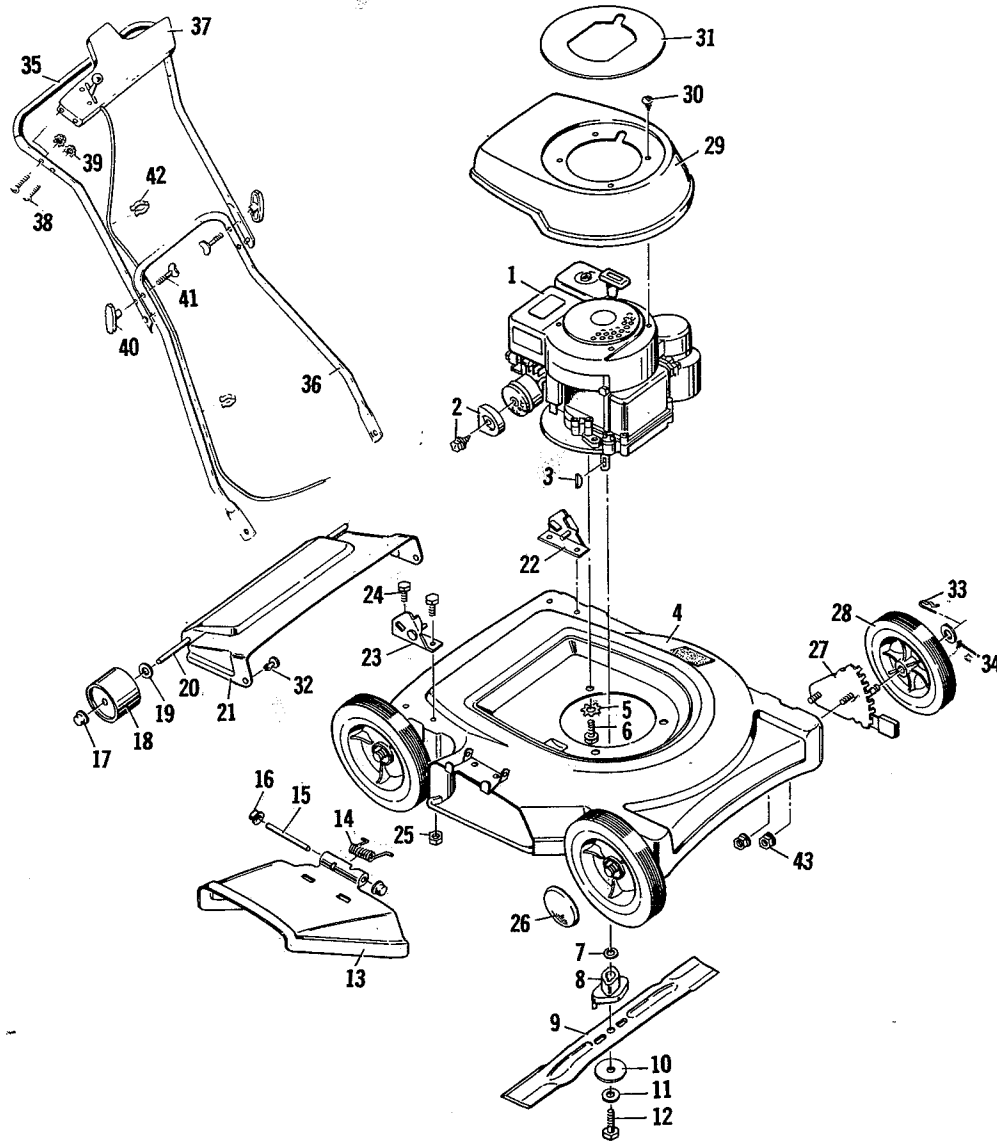

3-2213 22" Super Deluxe Rotary Mower

Item No.	Model 3-2213 Part No.	Description	List Price Each	Item No.	Model 3-2213 Part No.	Description	List Price Each
1	-----	Engine	----	22	20199Z	L. H. Bracket & Weld Pin Assy.	1.00
2	20459	Exhaust Deflector	.20	23	20198Z	R. H. Bracket & Weld Pin Assy.	1.00
	20460	Screw	.20	24	1x38	Hex Bolt	.20
	20062	Woodruff Key	.30	25	15x82	Hex Nut	.20
4	22310	Housing	19.18	26	20090	Hub Cap	.62
5	19x8	Shakeproof Washer	.20	27	400152	Wheel Adjustor	2.63
6	20103	Engine Bolt	.33	28	20104	Wheel & Tire	3.08
7	17x51Z	Washer	.20	29	22339	Engine Shroud	2.51
8	20050	Blade Adapter	2.33	30	26x159	Screw	.20
9	20046	Blade	4.13	31	22335E	Shroud Insert	.96
10	20094Z	Washer	.25	32	22053	Tri-Mount	.20
11	17x101	Cup Washer	.41	33	20101	Cotter Pin	.20
12	1x68	Blade Adapter Bolt	.20	34	17x102C	Washer	.20
13	22325	Chute Deflector	1.20	35	20247C	Upper Handle Assy.	4.62
14	22052	Torsion Spring	.22	36	20191C	Lower Handle Assy.	3.84
15	22326Z	Pivot Pin	.20	37	400167	Control & Cable	2.86
16	28x42	Push-On-Cap	.20	38	3x67	Bolt	.20
17	28x23	Push-On-Cap	.20	39	15x66	Keys Nuts	.25
18	22324	Wheel	.51	40	20266	Handle Knob	.88
19	17x52Z	Washer	.20	41	20129	Contour Bolt	.20
20	22274Z	Axle	.45	42	20089	Cable Clips	.26
21	22291	Rear Guard	2.25	43	15x68	Nut	.20