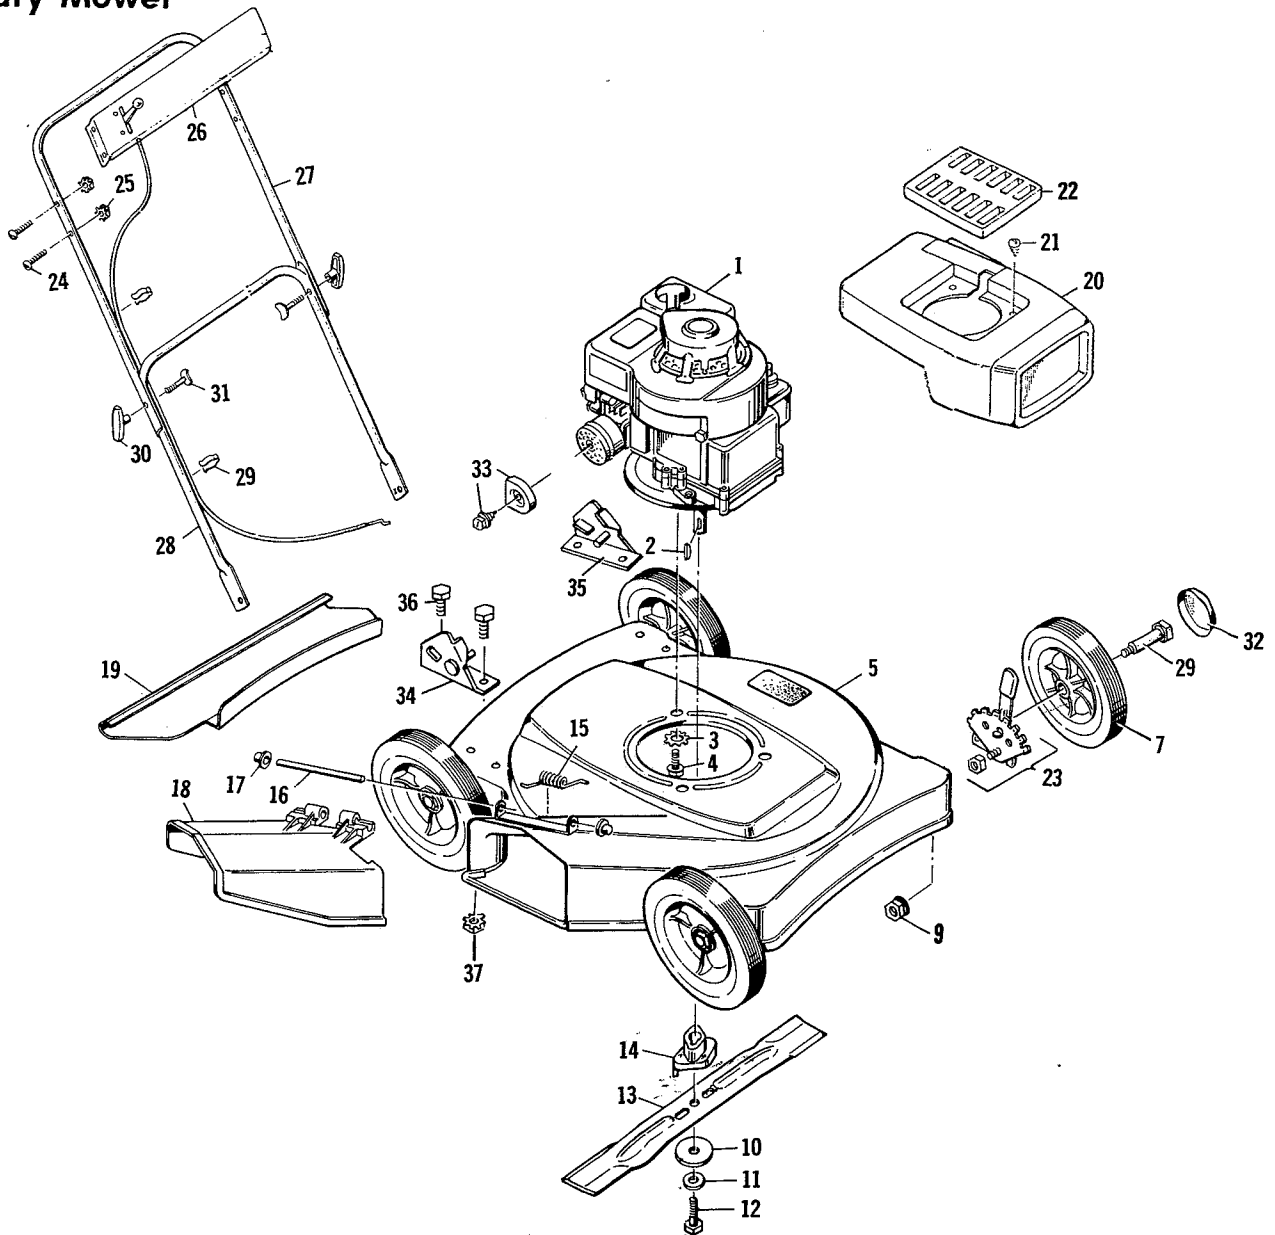

**3-2202 22" Equipped  
Rotary Mower**

Item No.	Model 3-2202 Part No.	Description	List Price Each	Item No.	Model 3-2202 Part No.	Description	List Price Each
1	-----	Engine *	----	21	26x159	Screw	.20
2	20062	Woodruff Key	.30	22	20449E	Grill	.81
3	19x8	Shakeproof Washer	.20	23	22345	Wheel Adjuster Assy.	1.62
4	20103	Engine Bolt	.33	24	3x97	Bolt	.20
5	22071	Housing Assy.	13.06	25	15x66	Keps Nut	.25
7	20104	Wheel & Tire	3.08	26	400177	Control Assy.	3.06
9	15x12	Stover Locknut	.20	27	20436C	Upper Handle Assy.	2.49
10	20094Z	Washer	.25	28	20438C	Lower Handle Assy.	1.98
11	17x101	Cup Washer	.41	29	20089	Cable Clip	.26
12	1x68	Blade Adapter Bolt	.20	30	20266	Handle Knob	.88
13	20046	Blade	4.13	31	20129	Contour Bolt	.20
14	20050	Blade Adapter	2.33	32	20107	Hub Cap	.25
15	22052	Torsion Spring	.22	33	20459	Exhaust Deflector	.20
16	22050Z	Pivot Pin	.22		20460	Exhaust Deflector Screw	.20
17	28x42	Push-On-Cap	.20	34	20198Z	Handle Housing Brkt. RH	1.00
18	20455	Chute Deflector	1.20	35	20199Z	Handle Housing Brkt. LH	1.00
19	20452	Rear Guard Panel	1.50	36	1x38	Hex Bolt (4)	.20
20	20445	Engine Shroud	2.35	37	15x82	Hex Nut (4)	.20