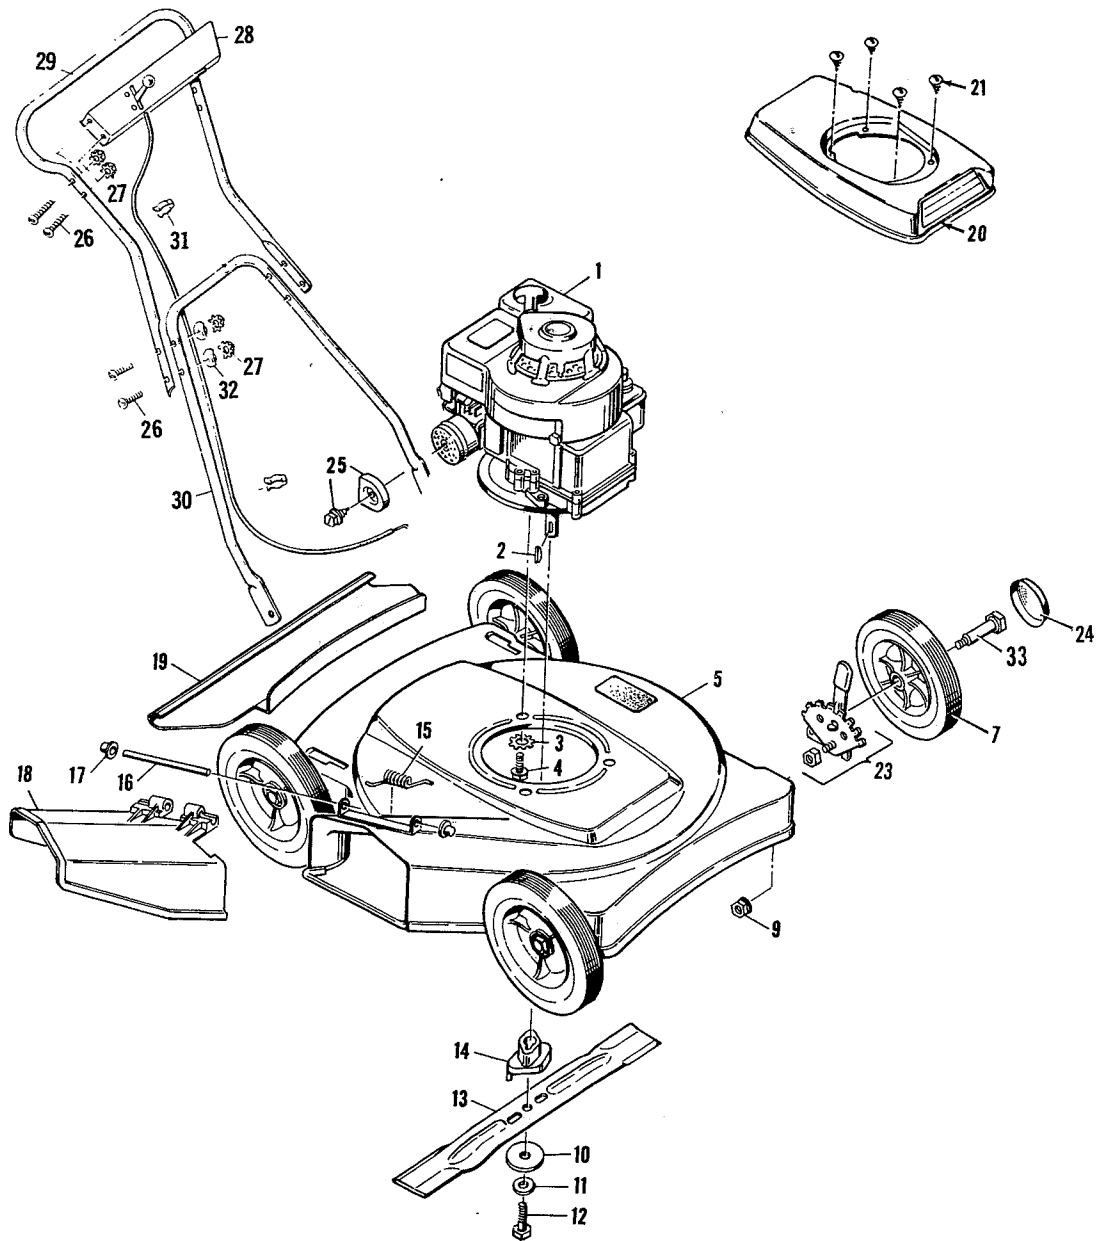

3-2002 20" Deluxe Rotary Mower

Item No.	Model 3-2002 Part No.	Description	List Price Each	Item No.	Model 3-2002 Part No.	Description	List Price Each
1	-----	Engine	----	18	20454	Chute Deflector	1.16
2	20062	Woodruff Key	.30	19	20451	Rear Guard Panel	1.50
3	19x8	Shakeproof Washer	.20	20	20183	Engine Shroud	2.46
4	20103	Engine Bolt	.33	21	26x159	Screw	.20
5	22075	Housing Assy.	14.03	23	22345	Wheel Adjuster Assy.	1.62
7	20106	Wheel & Tire	2.62	24	20107	Hub Cap	.25
9	15x12	Stover Locknut	.20	25	20459	Exhaust Deflector	.20
10	20094Z	Washer	.25	26	20460	Exhaust Deflector Screw	.20
11	17x101	Cup Washer	.41	27	3x136	Bolt	.20
12	1x68	Blade Adapter Bolt	.20	28	15x66	Keys Nut	.25
13	20045	Blade	4.08	29	400176	Control Assy.	2.56
14	20050	Blade Adapter	2.33	30	20190C	Upper Handle Assy.	3.07
15	22052	Torsion Spring	.22	31	20058C	Lower Handle Assy.	3.42
16	22050Z	Pivot Pin	.22	32	20089	Cable Clip	.26
17	28x42	Push-On-Cap	.20	33	20087	Formed Washer	.20
					22351	Axle Bolt	.20