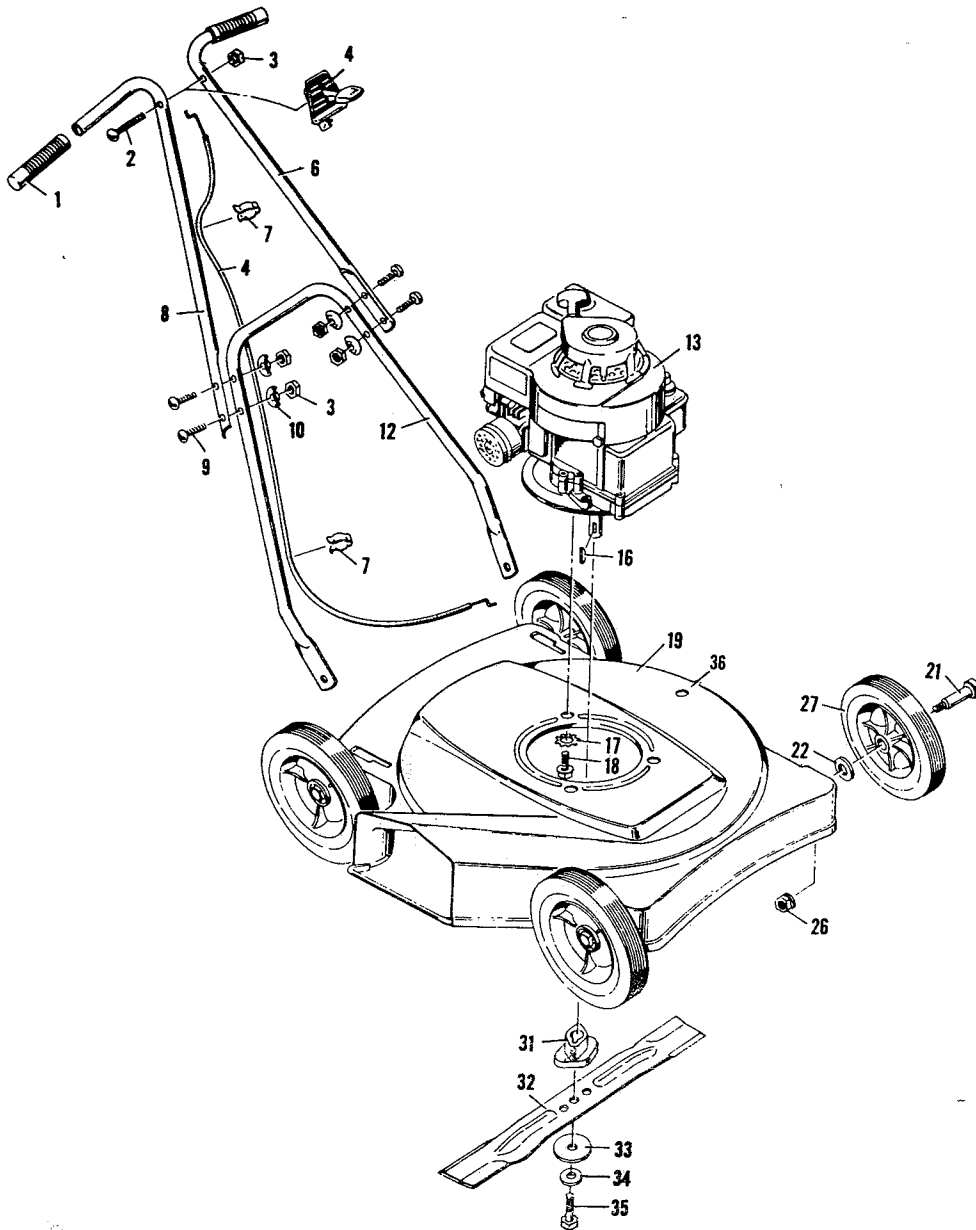

**0-2201 22" Green
Rotary Mower**

ITEM NO.	MODEL 0-2201 PART NO.	DESCRIPTION	LIST PRICE EACH	ITEM NO.	MODEL 0-2201 PART NO.	DESCRIPTION	LIST PRICE EACH
1	20143	Grip (2)	.57	16	20062	Woodruff Key	.25
2	3x137	Screw	.20	17	19x8	Shakeproof Washer (3)	.20
3	15x66	Lock Nut (5)	.25	18	20103	Engine Bolt (3)	.33
4	20230	Control Assy.	2.70	19	20030E	Housing Assy.	22.93
6	20061C	Upper Handle L. H.	1.79	21	20086	Axle Bolt (4)	.28
7	20089	Cable Clip (2)	.26	22	10851Z	Washer (4)	.20
8	20060C	Upper Handle R. H.	1.79	26	15x68	Flange Locknut (4)	.20
9	3x136	Screw (4)	.20	27	20106	Wheel & Tire (4)	3.58
10	20087	Formed Washer (4)	.20	31	20050	Blade Adapter	2.33
12	20058C	Lower Handle	3.42	32	20046E	Blade	4.13
13	Engine	Briggs & Stratton 92902-1043-01 Repair & Replacement at Briggs & Stratton Service Center		33	20094Z	Washer	.22
				34	17x101	Cup Washer	.11
				35	1x68	Adapter Bolt	.20
				36	20737	Plug Button	.20