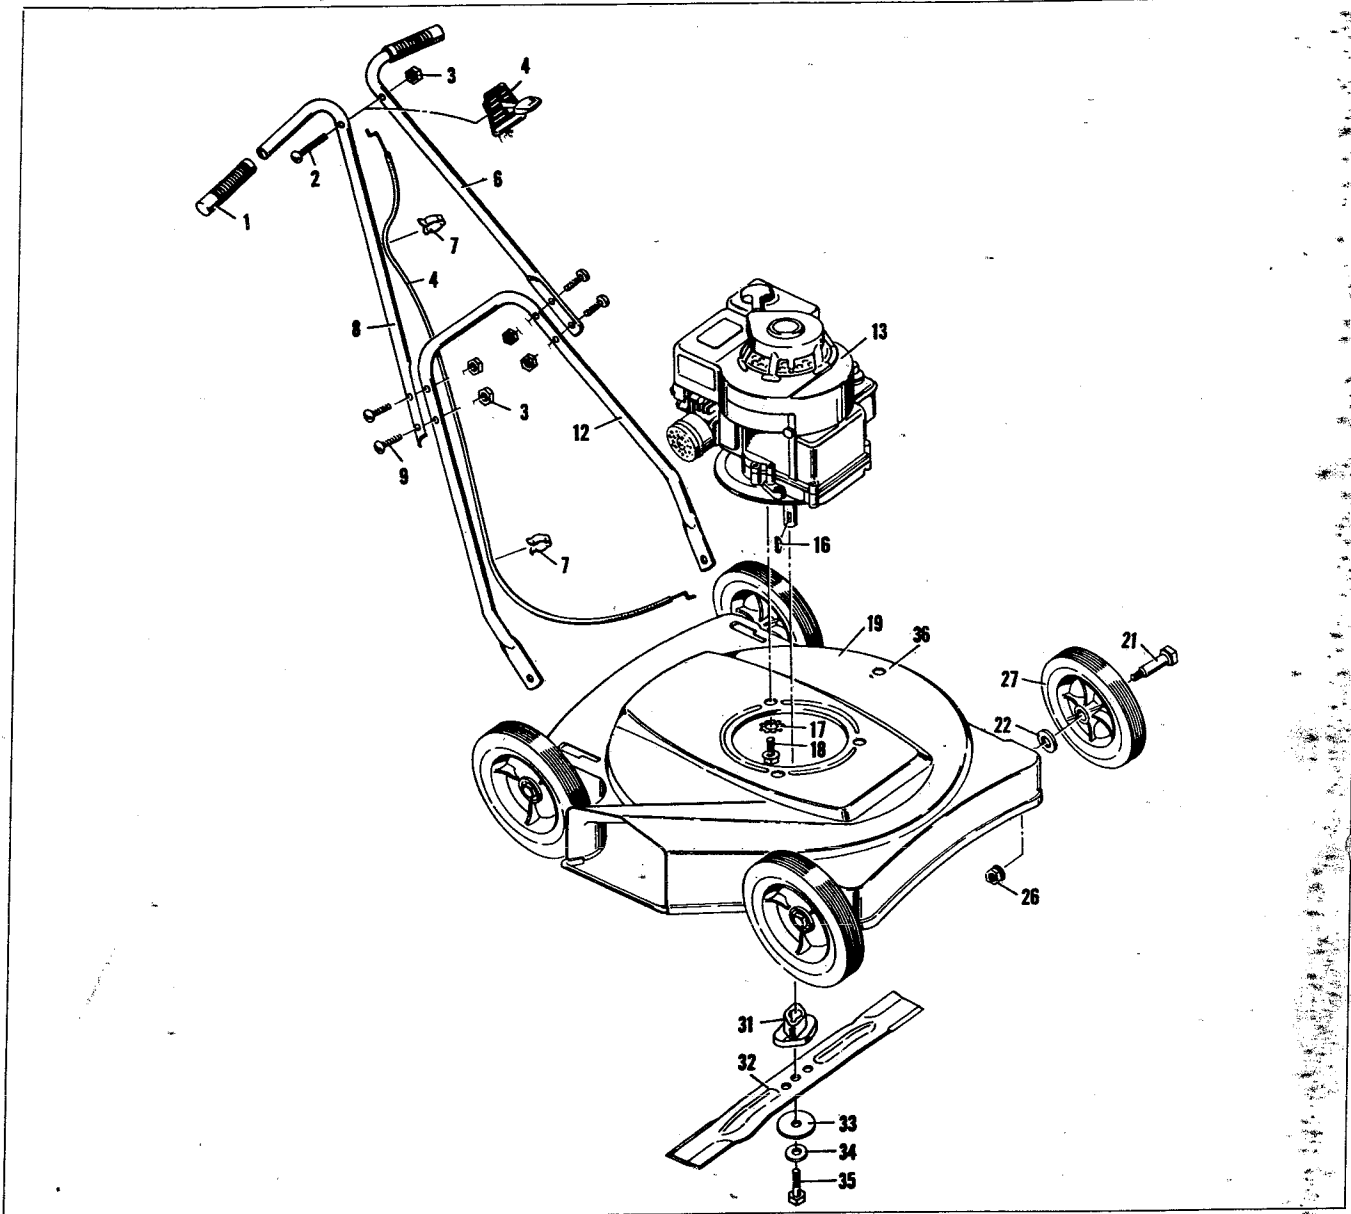

0-1801 18" Yellow Rotary Mower

ITEM NO.	MODEL 0-1801 PART NO.	DESCRIPTION	LIST PRICE EACH	ITEM NO.	MODEL 0-1801 PART NO.	DESCRIPTION	LIST PRICE EACH
1	20718	Grip (2)	.25	17	19x8	Shakeproof Washer (3)	.20
2	3x128	Screw	.20	18	20103	Engine Bolt (3)	.33
3	15x66	Lock Nut (5)	.25	19	20285E	Housing Assy.	13.28
4	20230	Control Assy.	2.70	21	20086	Axle Bolt (4)	.28
6	20307C	Upper Handle L. H.	1.05	22	10851Z	Washer (4)	.20
7	20260	Cable Clip (2)	.20	26	15x68	Flange Locknut (4)	.20
8	20307C	Upper Handle R. H.	1.65	27	20106	Wheel & Tire (4)	3.58
9	3x97	Screw (4)	.20	31	20050	Blade Adapter	2.33
12	20308C	Lower Handle	2.72	32	20059E	Blade	4.03
13	Engine	Briggs & Stratton 92502-0772-02 Repair and Replacement at Briggs & Stratton Service Center		33	20094Z	Washer	.22
16	20062	Woodruff Key	.25	34	17x101	Cup Washer	.41
				35	1x68	Adapter Bolt	.20
				36	20737	Wash Out Plug	.20