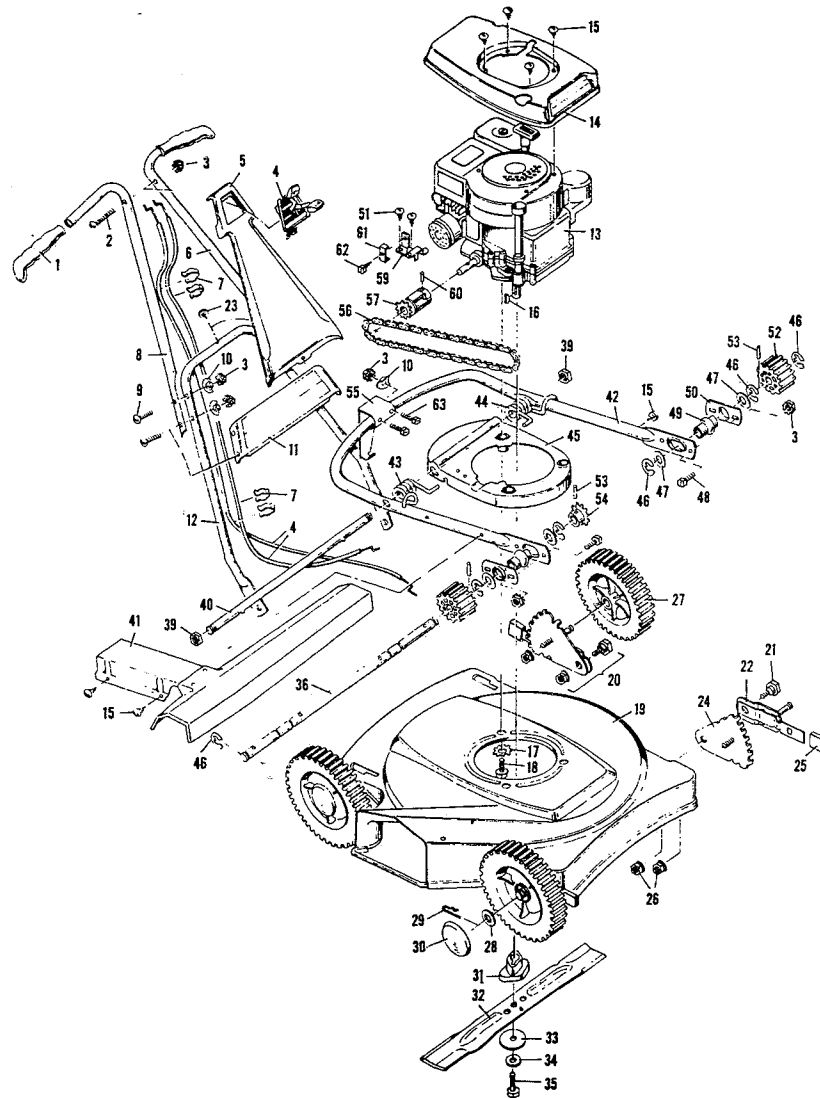

9-2253 22" ORANGE SELF PROPELLED ROTARY MOWER

ITEM NO.	MODEL 9-2253 PART NO.	DESCRIPTION	LIST PRICE EACH	ITEM NO.	MODEL 9-2253 PART NO.	DESCRIPTION	LIST PRICE EACH	ITEM NO.	MODEL 9-2253 PART NO.	DESCRIPTION	LIST PRICE EACH
1	20140	Grip (2)	\$.60	20	20088	Wheel Adjuster Assy. (4)	2.63	43	20067C	Torsion Spring R. H.	1.16
2	3x137	Screw	.20	21	20064	Shoulder Bolt (4)	.30	44	20068C	Torsion Spring L. H.	1.16
3	15x66	Locknut (11)	.25	22	20109Z	Arm, Axle & Spring Assy. (4)	1.16	45	20054E	Base & Spacer Assy.	2.83
4	20232	Dual Control Assy.	3.35	23	26x11	Screw	.20	46	20100	Retainer Ring (6)	.20
5	20015E	Trim Panel	1.48	24	20113Z	Index Plate Assy. (4)	1.02	47	17x100Z	Washer (4)	.20
6	20061C	Upper Handle L. H.	1.79	25	20065	Lever Spring Knob (4)	.28	48	1x38	Hex Bolt (4)	.20
7	20089	Cable Clip (4)	.26	26	15x68	Flanged Locknut (8)	.20	49	20048	Bearing (2)	1.05
8	20060C	Upper Handle R. H.	1.79	27	20105	Wheel & Tire Assy. (4)	3.78	50	20049Z	Bearing Retainer (2)	.30
9	3x136	Screw (4)	.20	28	17x102Z	Washer (4)	.20	51	26x12	Screw (2)	.20
10	20087	Formed Washer (6)	.20	29	20101	Hair Pin Cotter (4)	.20	52	20066	Drive Pinion (2)	1.05
11	20098C	Crotch Plate	1.45	30	20090	Hub Cap (4)	.55	53	32x64	Spring Pin (2)	.20
12	20056C	Lower Handle	2.74	31	20051	Blade Adapter	2.53	54	20080	Drive Shaft Sprocket	1.59
13	Engine	Briggs & Stratton (92988-0810-01) Repair & Replacement at Briggs & Stratton Service Center		32	20046	Blade	4.13	65	20047E	Spring Latch	1.30
14	20185E	Shroud	3.20	33	20094Z	Washer	.22	56	20108	Chain & Link	1.52
15	26x159	Screw (7)	.20	34	17x101	Cup Washer	.41	57	20125	Spring Clutch Assy.	6.35
16	20062	Woodruff Key	.25	35	1x69	Adapter Bolt	.38	59	20123	Shifter Assy.	.64
17	19x8	Shakeproof Washer (3)	.20	36	20084	Drive Shaft	4.25	60	20128	Spiral Pin	.20
18	20102	Engine Bolt (3)	.56	39	15x64Z	Hex Nut (2)	.21	61	20073	Cable Clamp	.25
19	20030E	Housing Assy.	22.93	40	20085Z	Pivot Shaft	1.16	62	26x181	Hex Screw	.20
				41	20177E	Pinion & Chain Guard Assy.	3.52	63	1x71	Hex Bolt (2)	.25
				42	20013E	Drive Arm	3.10				