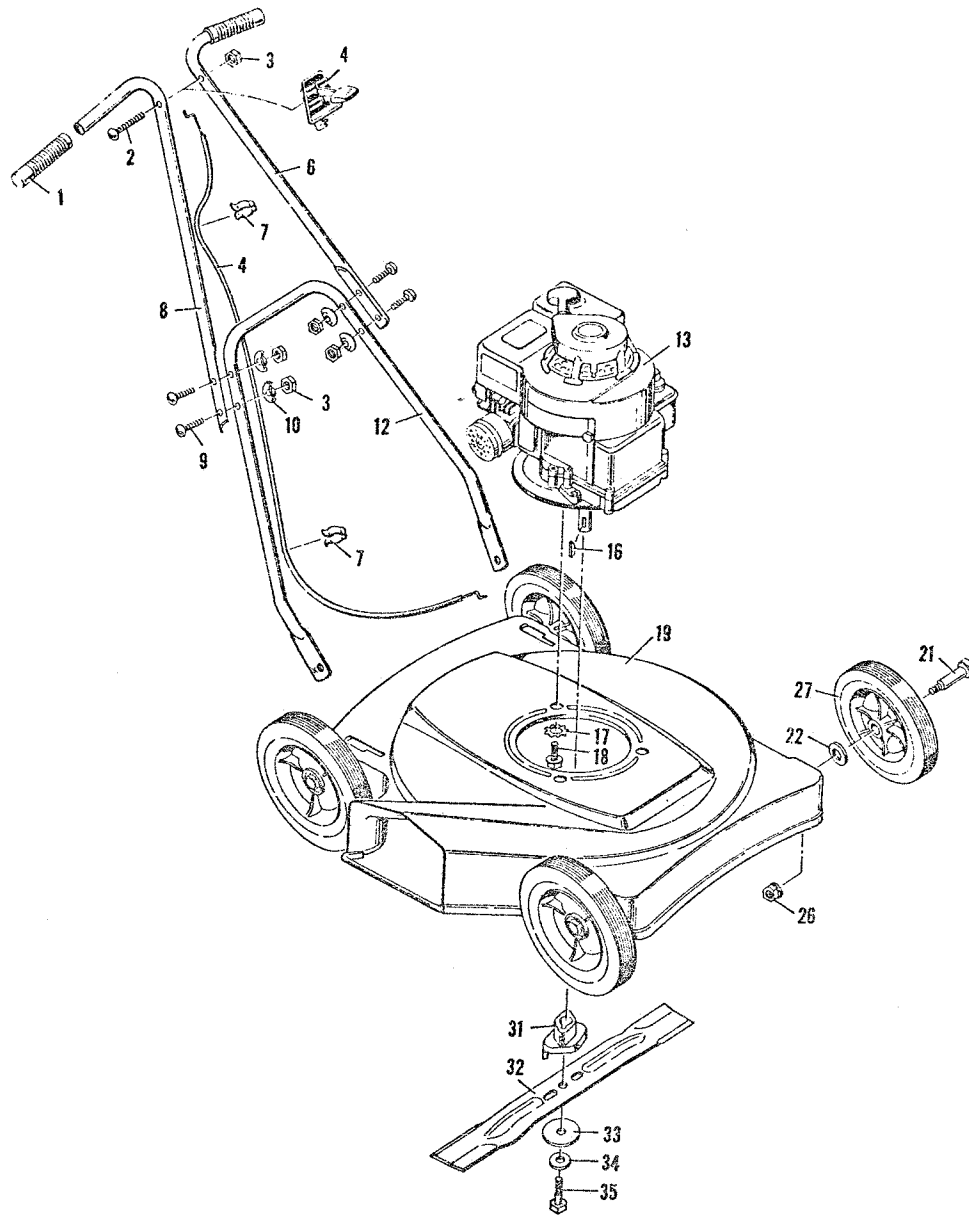

ROTARY MOWER 22"
8-2201 GREEN

Item No.	Model 8-2201 Part No.	Description	List Price Each	Item No.	Model 8-2201 Part No.	Description	List Price Each
1	20143	Grip (2)	\$.36	16	20062	Woodruff Key	\$.25
2	3x137	Screw	.25	17	19x8	Shakeproof Washer (3)	.25
3	15x67	Locknut (5)	.25	18	20103	Engine Bolt (3)	.25
4	20111	Control Assembly	2.55	19	20030	Housing Assembly	22.93
6	20061C	Upper Handle L.H.	1.79	21	20036	Axle Bolt (4)	.25
7	20089	Cable Clip (2)	.25	22	10851Z	Washer (4)	.25
8	20060C	Upper Handle R.H.	1.79	26	15x68	Flange Locknut (4)	.25
9	3x136	Screw (4)	.25	27	20104	Wheel & Tire (4)	3.78
10	20087	Formed Washer (4)	.25	31	20050	Blade Adapter	2.33
12	20058C	Lower Handle	3.42	32	20046	Blade	4.08
13	Engine	Briggs & Stratton 92902-0202-02 Repair and Replacement at Briggs & Stratton Service Center		33	20094Z	Washer	.25
				34	17x101	Cup Washer	.30
				35	1x68	Adapter Bolt	.25