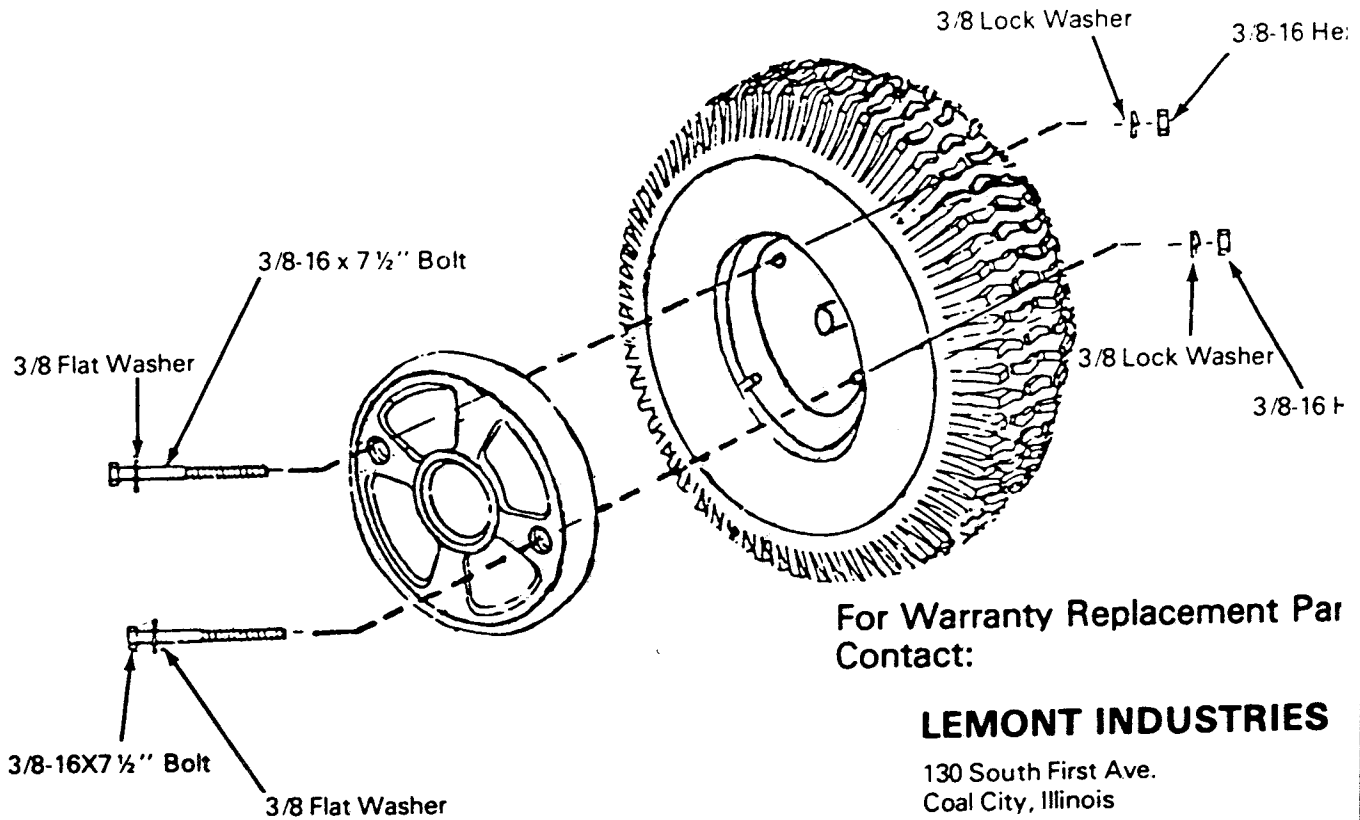

**MODEL NO. 9-24630**  
**50#WEIGHT**  
**FOR 12" RIMS**

**PARTS LIST**

2	1/2" - 13x8" Threaded Rod	29042100
6	1/2" - 13 Hex Head Nuts	25006900
4	1/2" Split Lock Washers	26003600
2	1/2" SAE Flat Washers	26003500
1	Instruction Sheet	61037300
	Complete Hardware Set	29055618

**MODEL 9-24003**  
**31 LBS. FOR 8" RIMS**

**For Warranty Replacement Par  
 Contact:**

**LEMONT INDUSTRIES**

130 South First Ave.  
 Coal City, Illinois  
 60416  
 815-634-2214