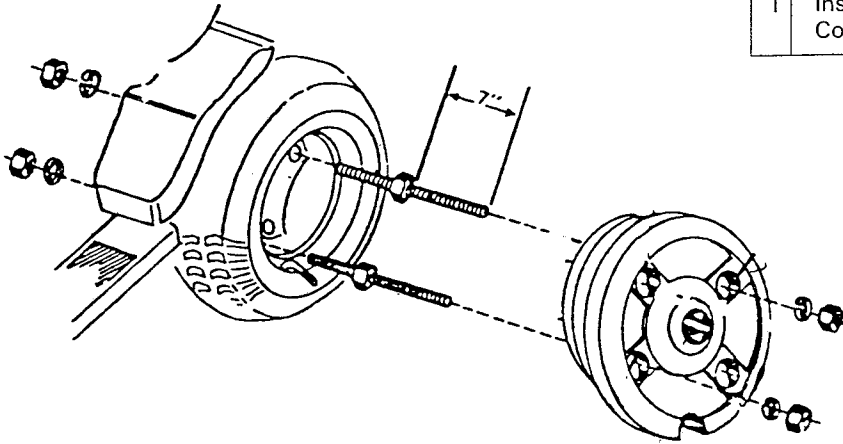

**MODEL NO. 9-24630**  
**50#WEIGHT**  
**FOR 12" RIMS**

**PARTS LIST**

2	1/2" - 13x8" Threaded Rod	29042100
6	1/2" - 13 Hex Head Nuts	25006900
4	1/2" Split Lock Washers	26003600
2	1/2" SAE Flat Washers	26003500
1	Instruction Sheet	61037300
	Complete Hardware Set	29055618

**MODEL 9-24003**  
**31 LBS. FOR 8" RIMS**

**For Warranty Replacement Par  
 Contact:**

**LEMONT INDUSTRIES**

130 South First Ave.  
 Coal City, Illinois  
 60416  
 815-634-2214