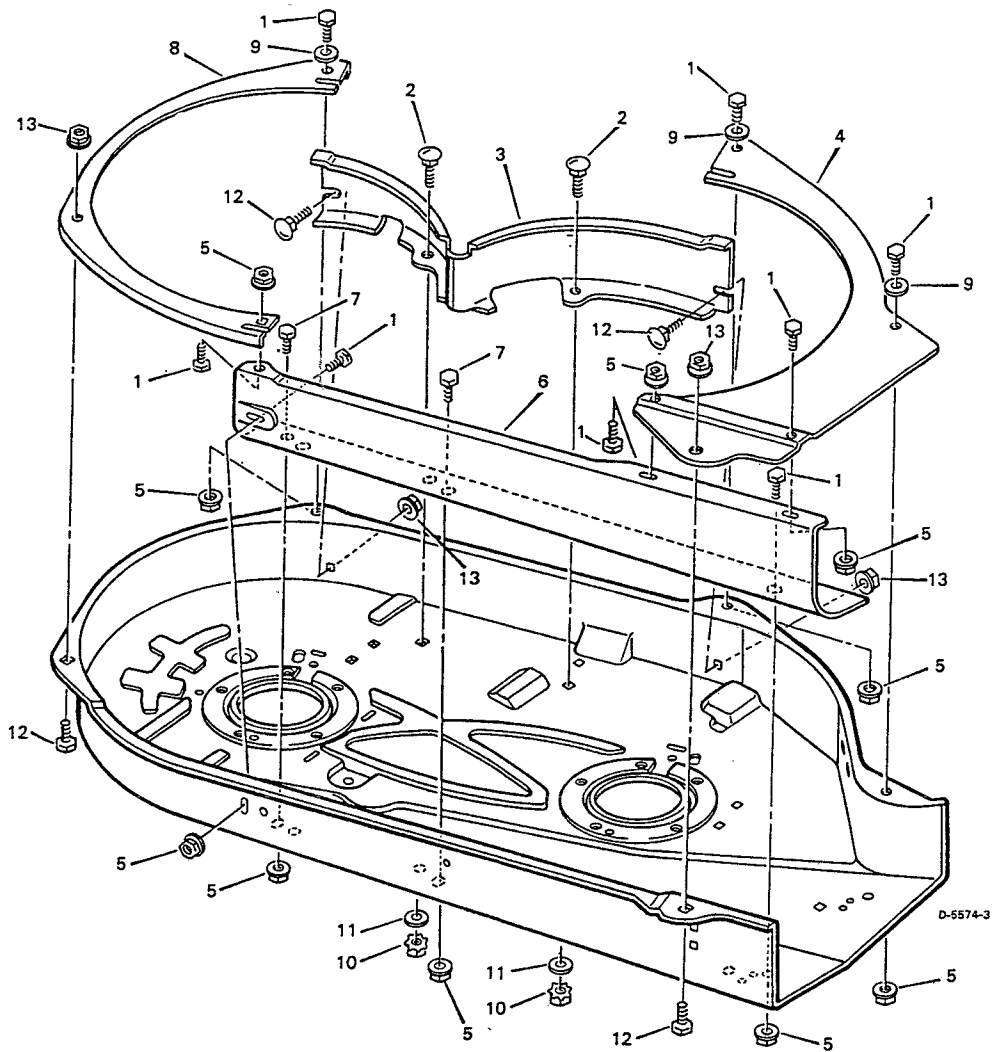

**MODEL NO. 9-24335**

**GRASS BAGGER  
FOR 1987-1988-89 REAR ENGINE  
RIDER 36" DECK**

KEY NO.	DESCRIPTION	PART NO.		PART NO.	
1	Window	54512	31	Hinge, Cover	54398E701
2	Cover	54541	33	Tube, Grass Bag	54435E701
3	Screw	4x24	34	Screw	26x204
4	Locknut	15x66	35	Support, Bag Frame	54434E701
5	Tube, "U"	54410E701	36	Bag, Cloth	54401
6	Pin, Hair	31x6	37	Grass Bag, Complete	54399
7	Pin, Hinge	54407Z	38	Blade Assembly, 36" Hi-Lift	54421
8	Tube, Center	54412E701	39	Blade, 36"	54390E701
9	Bolt	6x93	40	Support, Bracket	54500E701
10	Lockwasher	18x15	41	Nut, Expansion	28x56
11	Nut, Hex	15x62	42	Shell, Front Weight	55442
12	Channel Assembly	54422E701	43	Plug, Weight	24863
13	Pin, Channel	54408Z	45	Bracket, Weight	054551E701
14	Bolt, Hex	1x91	46	Screw	4x70
15	Bracket	54499E701	47	Chain	24765
16	Locknut, Flange	15x76	48	"S" Hook, Small	21397
17	Plug, End	24862	49	Bolt, Hex	1x91
18	Elbow	54535	50	Pin, "L"	24758Z
19	Locknut	15x71	51	Hinge, Deflector	90603Z
20	Handle, Connector Tube	54416Z	52	Screw	26x246
21	Locknut, Flange	15x89	53	Nut Hex	15x81
22	Latch	23681	54	Screw	4x21
23	Foam Seal	54501	55	Handle	54537
24	Tube, Extension	54368	56	Bracket	54536Z
25	Washer	17x132		Parts Bag	54549
26	Holder, Elbow	54369E701		Parts List	F-89906
27	Screw	4x18		Bag-plastic leaf 33"x44" 40 gallon	
28	Support Clip	54228Z			
29	Tube, Connector	54486			

**GRASS BAGGER  
FOR 1987-1988-1989 REAR ENGINE  
RIDER 36" DECK**

**MODEL NO. 9-24335**

KEY NO.	DESCRIPTION	PART NO.
1	Bolt, Hex 1/4"-20x1/2"	1x100
2	Bolt, Carriage 5/16"-18x3/4"	2x64
3	Baffle, Rear	54367E701
4	Plate, Right Flange	54365E701
5	Locknut, Flange 1/4"-20	15x89
6	Baffle, Front	54364E701
7	Bolt, Hex 1/4"-20x5/8"	1x38
8	Plate, Left Flange	54366E701
9	Washer	17x38Z
10	Nut, Flange 5/16"-18	15x76
11	Washer	17x67Z
12	Bolt, Carriage	2x39
13	Nut, Hex	15x82