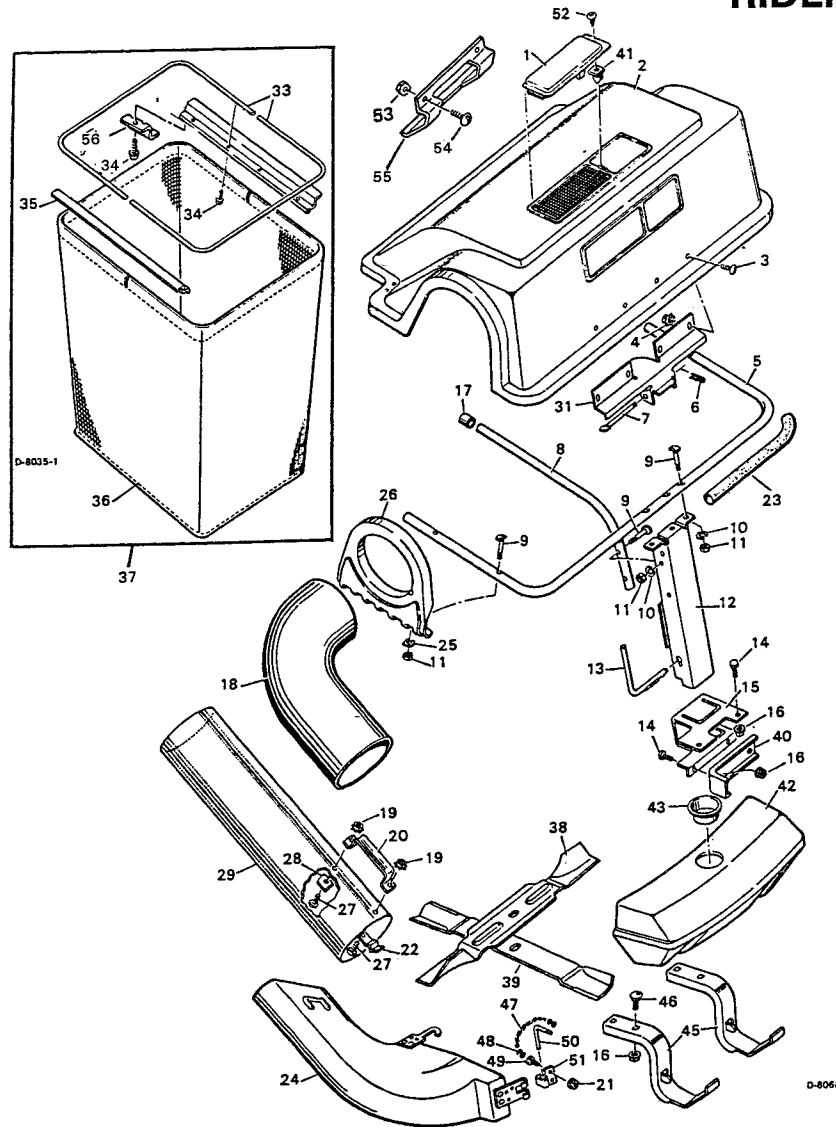

**MODEL NO. 9-24335**

**GRASS BAGGER  
FOR 1987-1988-89 REAR ENGINE  
RIDER 36" DECK**

KEY NO.	DESCRIPTION	PART NO.		PART NO.	
1	Window	54512	31	Hinge, Cover	54398E701
2	Cover	54541	33	Tube, Grass Bag	54435E701
3	Screw	4x24	34	Screw	26x204
4	Locknut	15x66	35	Support, Bag Frame	54434E701
5	Tube, "U"	54410E701	36	Bag, Cloth	54401
6	Pin, Hair	31x6	37	Grass Bag, Complete	54399
7	Pin, Hinge	54407Z	38	Blade Assembly, 36" Hi-Lift	54421
8	Tube, Center	54412E701	39	Blade, 36"	54390E701
9	Bolt	6x93	40	Support, Bracket	54500E701
10	Lockwasher	18x15	41	Nut, Expansion	28x56
11	Nut, Hex	15x62	42	Shell, Front Weight	55442
12	Channel Assembly	54422E701	43	Plug, Weight	24863
13	Pin, Channel	54408Z	45	Bracket, Weight	054551E701
14	Bolt, Hex	1x91	46	Screw	4x70
15	Bracket	54499E701	47	Chain	24765
16	Locknut, Flange	15x76	48	"S" Hook, Small	21397
17	Plug, End	24862	49	Bolt, Hex	1x91
18	Elbow	54535	50	Pin, "L"	24758Z
19	Locknut	15x71	51	Hinge, Deflector	90603Z
20	Handle, Connector Tube	54416Z	52	Screw	26x246
21	Locknut, Flange	15x89	53	Nut Hex	15x81
22	Latch	23681	54	Screw	4x21
23	Foam Seal	54501	55	Handle	54537
24	Tube, Extension	54368	56	Bracket	54536Z
25	Washer	17x132		Parts Bag	54549
26	Holder, Elbow	54369E701		Parts List	F-89906
27	Screw	4x18		Bag-plastic leaf 33"x44" 40 gallon	
28	Support Clip	54228Z			
29	Tube, Connector	54486			

**GRASS BAGGER  
FOR 1987-1988-1989 REAR ENGINE  
RIDER 36" DECK**

**MODEL NO. 9-24335**

KEY NO.	DESCRIPTION	PART NO.
1	Bolt, Hex 1/4"-20x1/2"	1x100
2	Bolt, Carriage 5/16"-18x3/4"	2x64
3	Baffle, Rear	54367E701
4	Plate, Right Flange	54365E701
5	Locknut, Flange 1/4"-20	15x89
6	Baffle, Front	54364E701
7	Bolt, Hex 1/4"-20x5/8"	1x38
8	Plate, Left Flange	54366E701
9	Washer	17x38Z
10	Nut, Flange 5/16"-18	15x76
11	Washer	17x67Z
12	Bolt, Carriage	2x39
13	Nut, Hex	15x82