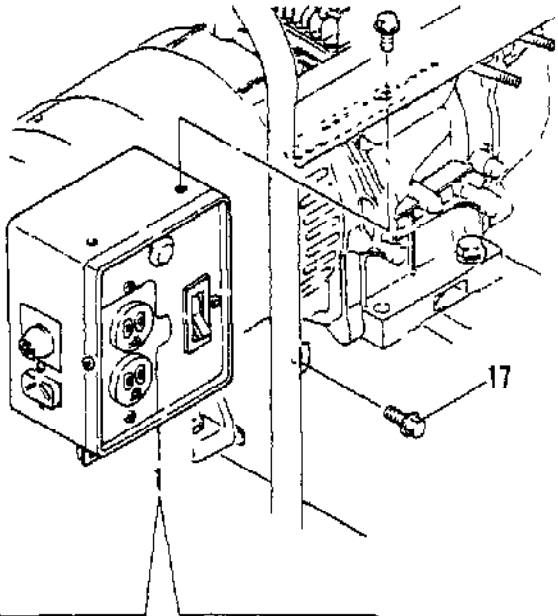

Panel

Ref #	Part Number	Qty	Description
1	222057	1	Panel Box Assy.
2	221821	1	Panel Assy.
3	221881	1	Lamp
4	221823	1	Breaker
5	221897	1	Plug Socket
6	221827	1	Wire Harness
7	221927	3	Screw M4 X 8
8	221901	2	Washer
9	221900	2	Nut M4
10	221826	1	Sox Assy.
11	221752	1	Holder - Fuse
12	221824	1	Fuse
13	221825	1	Plug Socket
14	221927	2	Screw M4 X 8
15	221926	2	Screw M3 X 10
16	221719	1	Cable
17	221930	3	Bolt M6 X 8