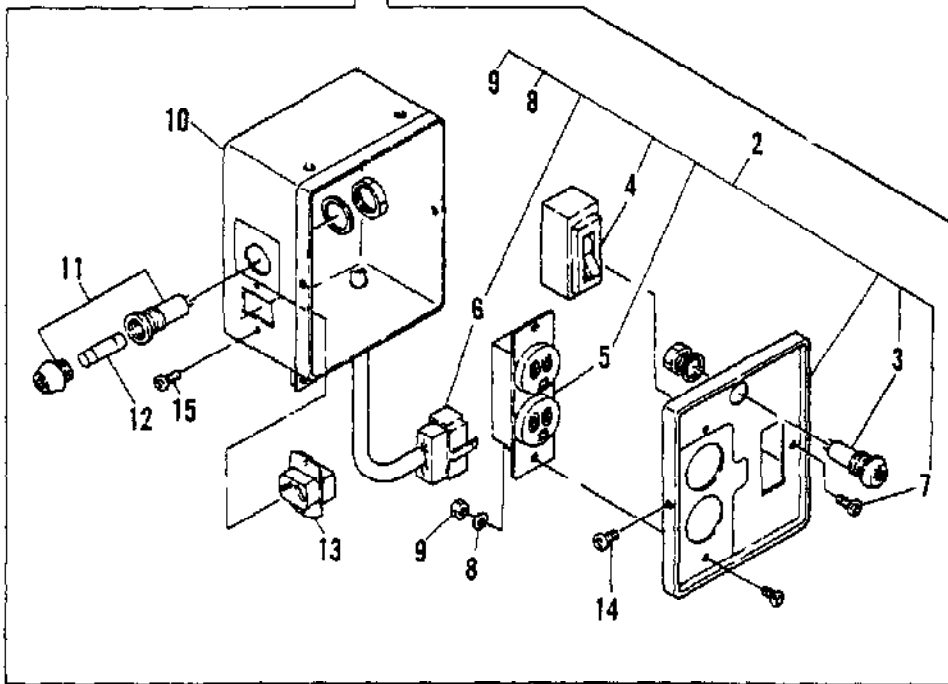

Panel

Ref #	Part Number	Qty	Description
1	222057	1	Panel Box Assy.
2	221821	1	Panel Assy.
3	221881	1	Lamp
4	221823	1	Breaker
5	221897	1	Plug Socket
6	221827	1	Wire Harness
7	221927	3	Screw M4 X 8
8	221901	2	Washer
9	221900	2	Nut M4
10	221826	1	Sox Assy.
11	221752	1	Holder - Fuse
12	221824	1	Fuse
13	221825	1	Plug Socket
14	221927	2	Screw M4 X 8
15	221926	2	Screw M3 X 10
16	221719	1	Cable
17	221930	3	Bolt M6 X 8