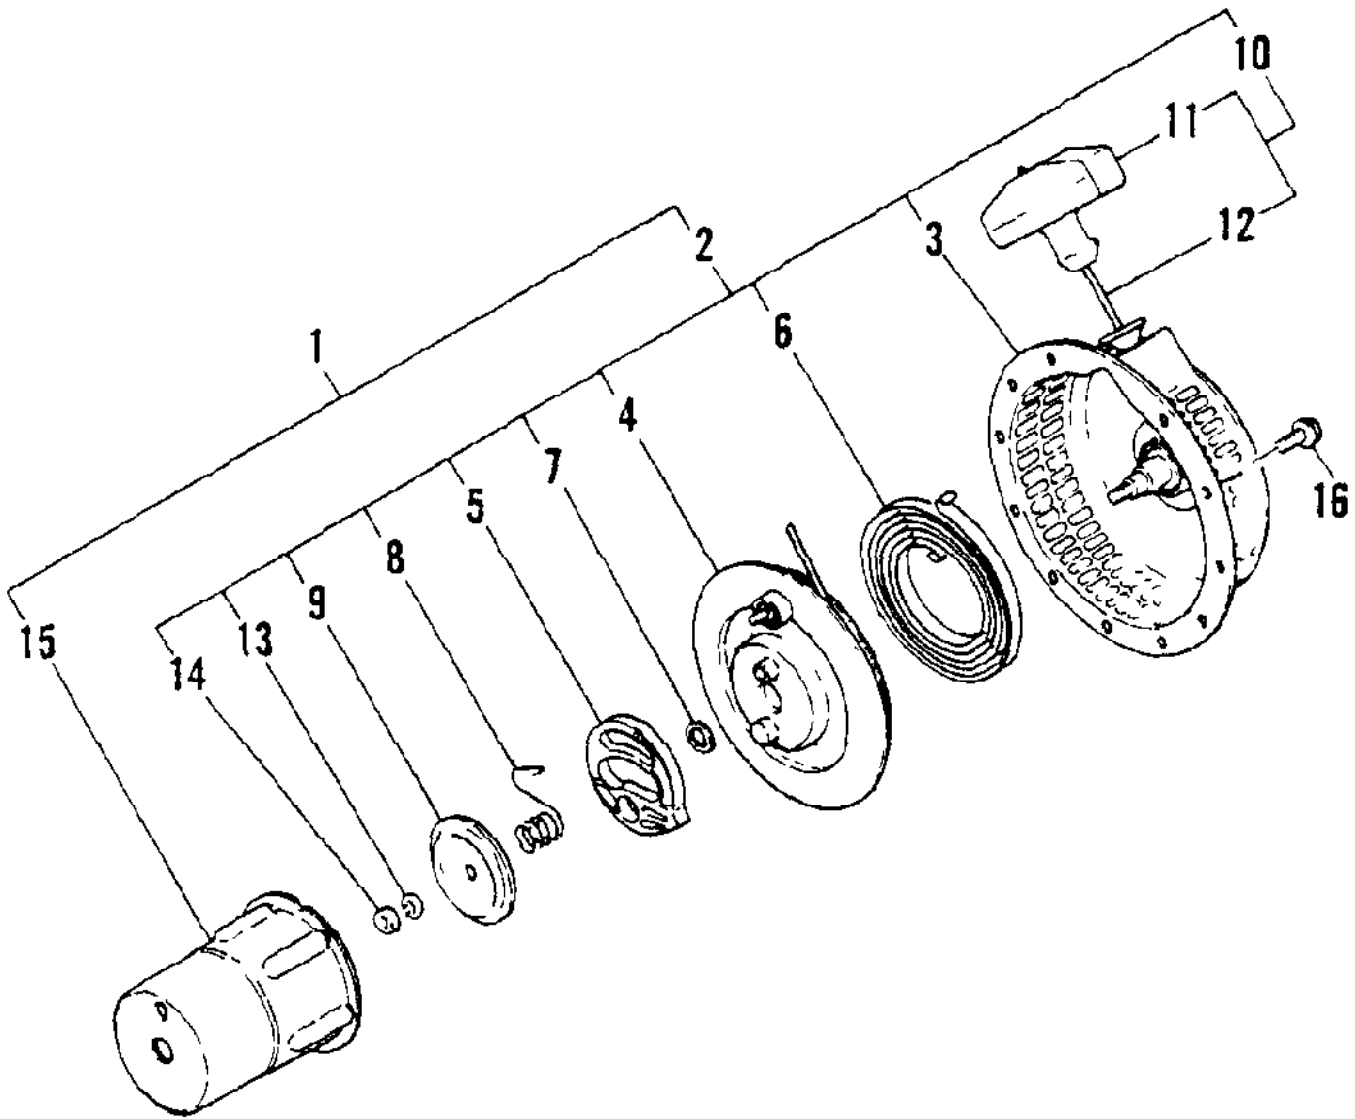

Starting Device

Ref #	Part Number	Qty	Description
1	221538	1	Starter Assy. - Recoil
2	221539	1	Re-Coil Assy.
3	221540	1	Case - Starter
4	221527	1	Reel
5	221352	1	Ratchet
6	221528	1	Spring - Spiral
7	221353	1	Washer
8	221541	1	Spring - Friction
9	221354	1	Plate - Friction
10	221234	1	Rope Assy. - Starter
11	221235	1	Knob - Starter
12	221236	1	Rope - Starter
13	221904	1	Spring Washer
14	222056	1	Nut M6
15	221529	1	Pulley -Starter
16	221930	3	Bolt M6 X 8