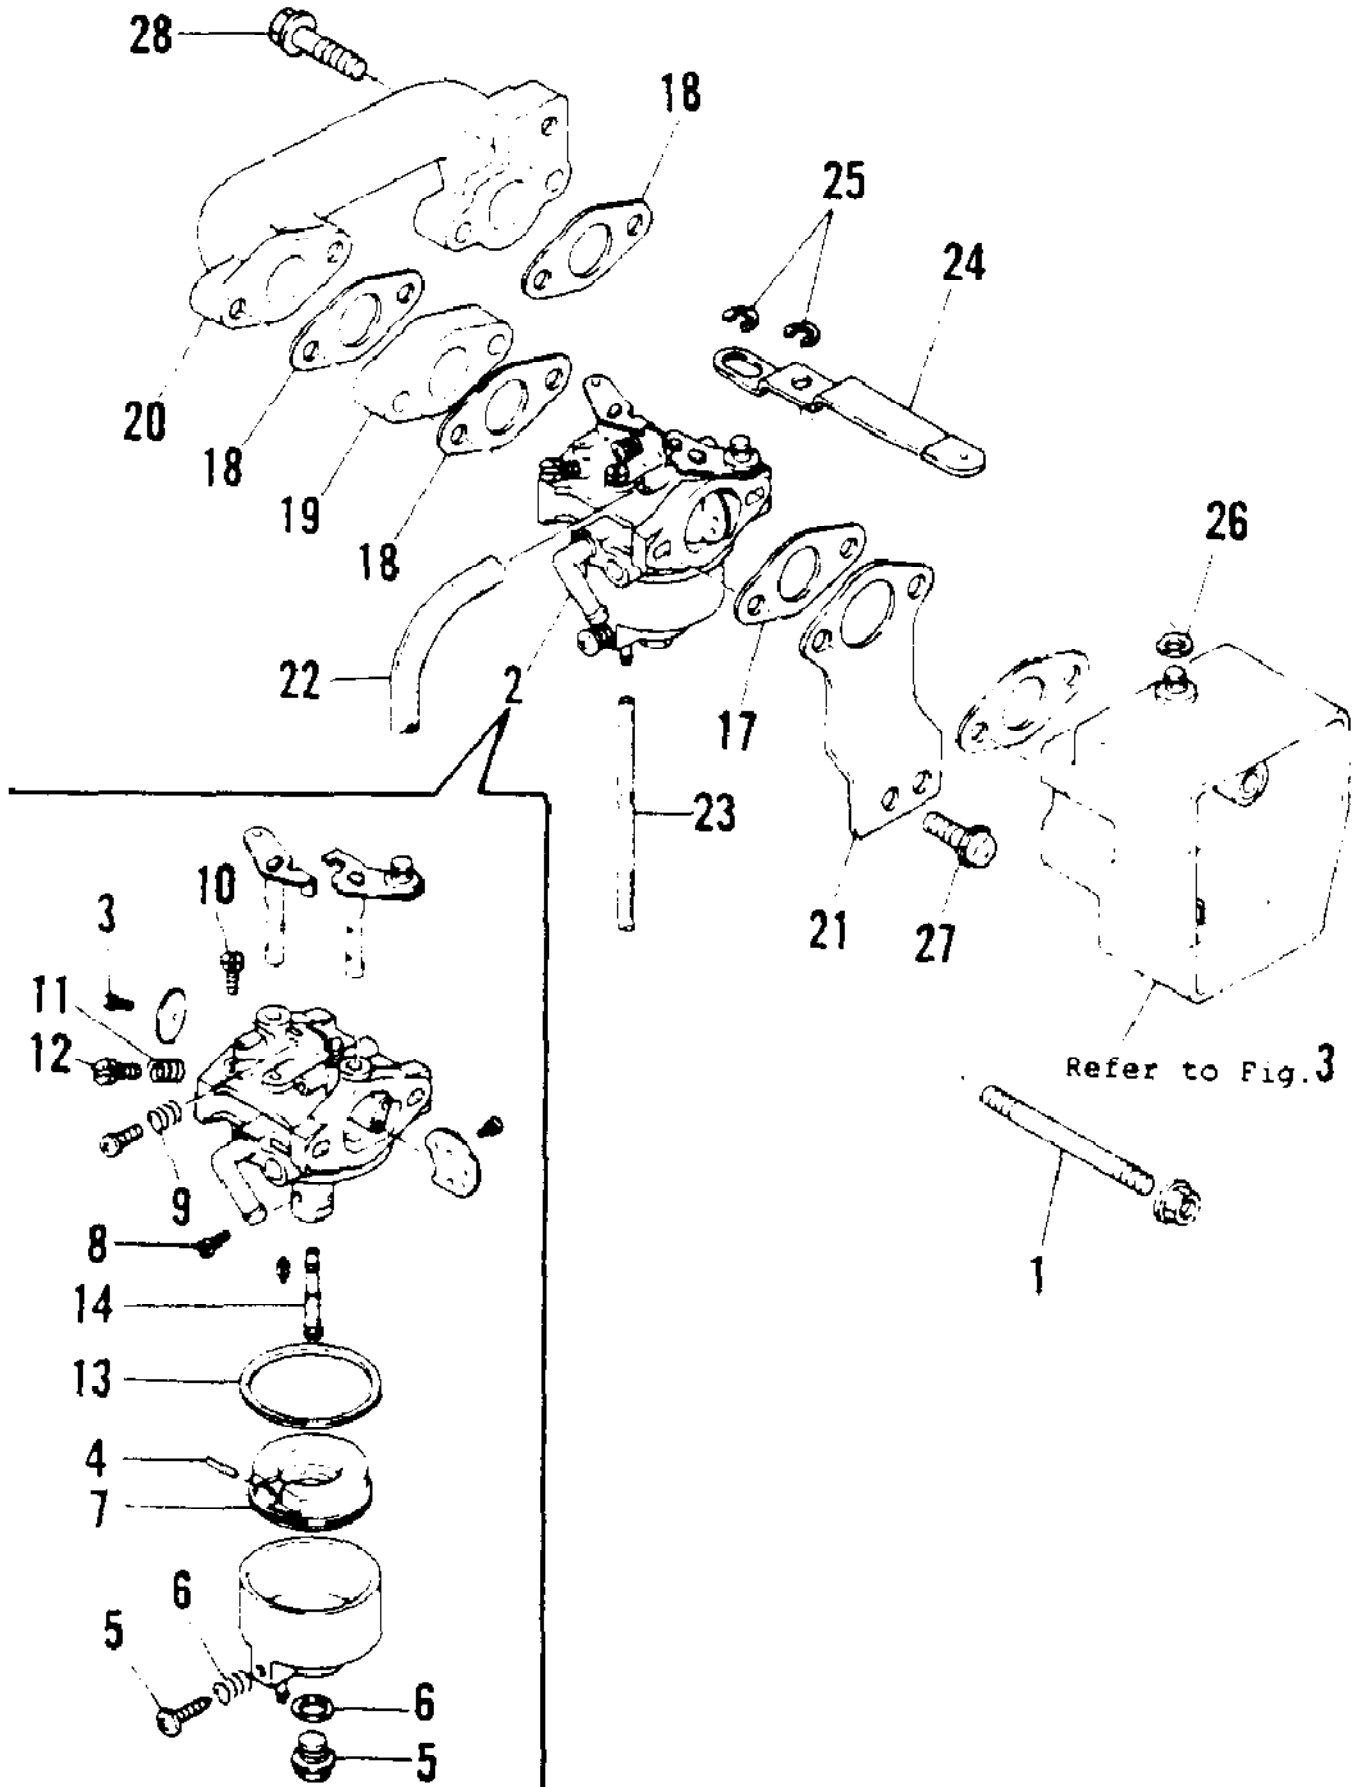

Ref #	Part Number	Qty	Description
1	221250	1	Spark Plug
2	221672	1	Panel Board Assembly
3	221673	1	Wire Harness
4	221712	1	Frequency Meter
5	221713	1	DC Outlet
6	221714	1	DC Breaker
7	221715	1	Pilot Lamp
8	221716	1	Signal Lamp - Oil
9	221717	1	AC Outlet
10	221674	1	AC Breaker
11	221709	1	Cover - Blind
12	221711	1	Knob
13	221985	1	Adjustment Screw
14	221835	1	Plug - 125V x 15A
15	221719	1	Cable - Charging
16	221912	1	Washer - 4
17	221919	8	Screw M4 x 8
18	221986	1	Lock Nut M6 - Plated
19	221468	1	Box Spanner
20	221987	1	Oil Funnel

Ref #	Part Number	Qty	Description
56	221243	2	Seal Tc17 - Oil
57	221958	1	Crankshaft Asy.
58	221320	1	Key 4 x 10
59	221942	1	Nut M10 - Flange
60	221263	1	Piston W/Rings
61	221955	1	Ring Set - Piston
62	221264	1	Pin - Piston
63	221907	2	Circlip 10H
64	221956	1	Connecting Rod Assy.
65	221410	2	Bolt - Rod