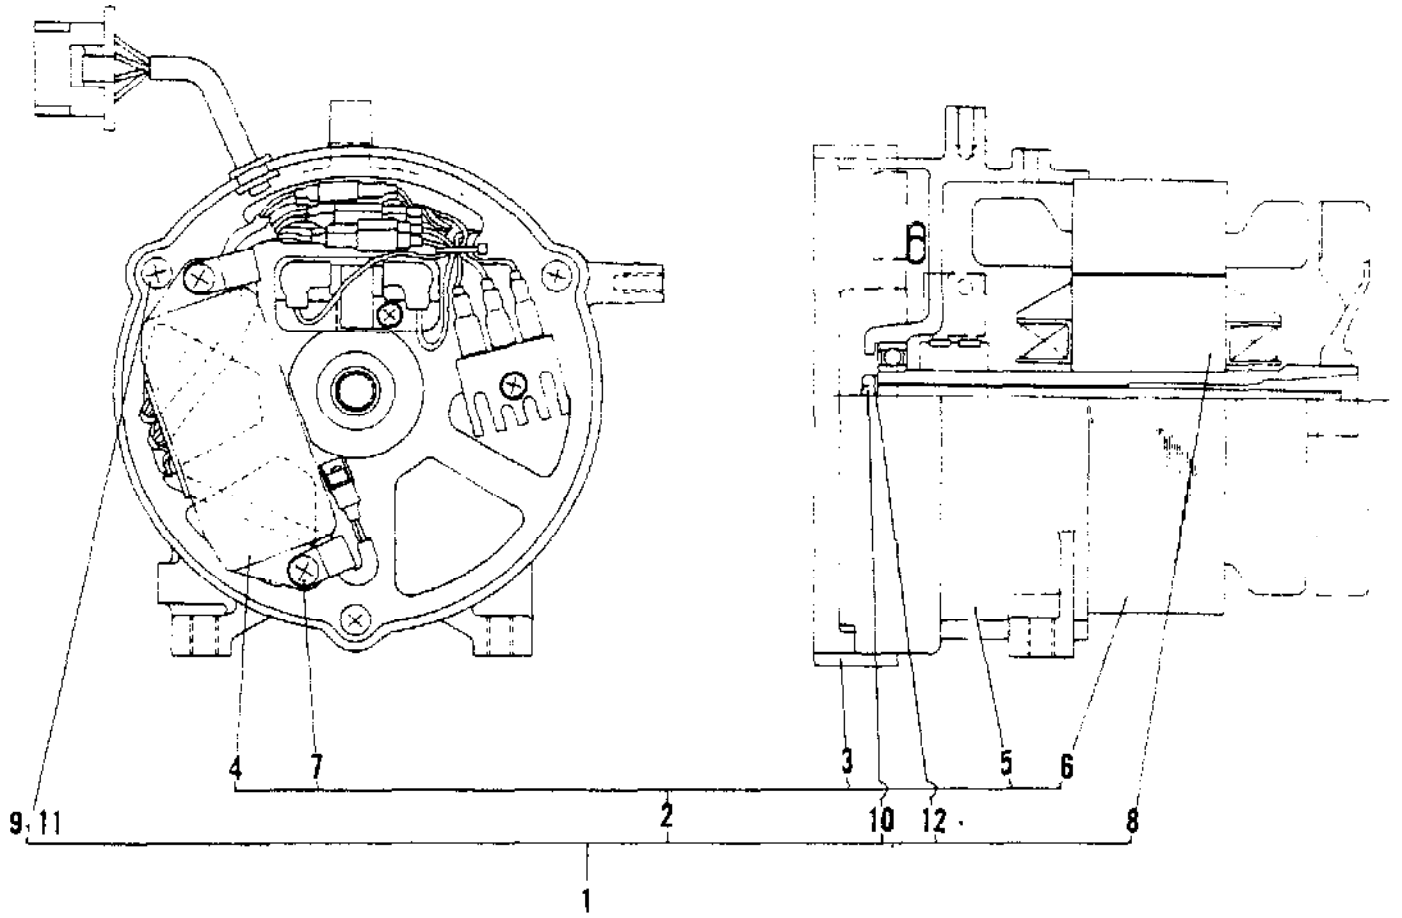

Ref #	Part Number	Qty	Description
1	221665	1	Generator
2	221666	1	Stator Assembly
3	221701	1	Urethane Foam
4	221702	1	Condencer
5	221667	1	Cover - Rear
6	221668	1	Stator
7	221747	2	Screw - M5 x 10
8	221669	1	Rotor Assembly
9	221670	3	Bolt - Through
10	221671	1	Bolt - Hard
11	221903	3	Washer - Lock 5
12	221904	1	Washer - Lock 6