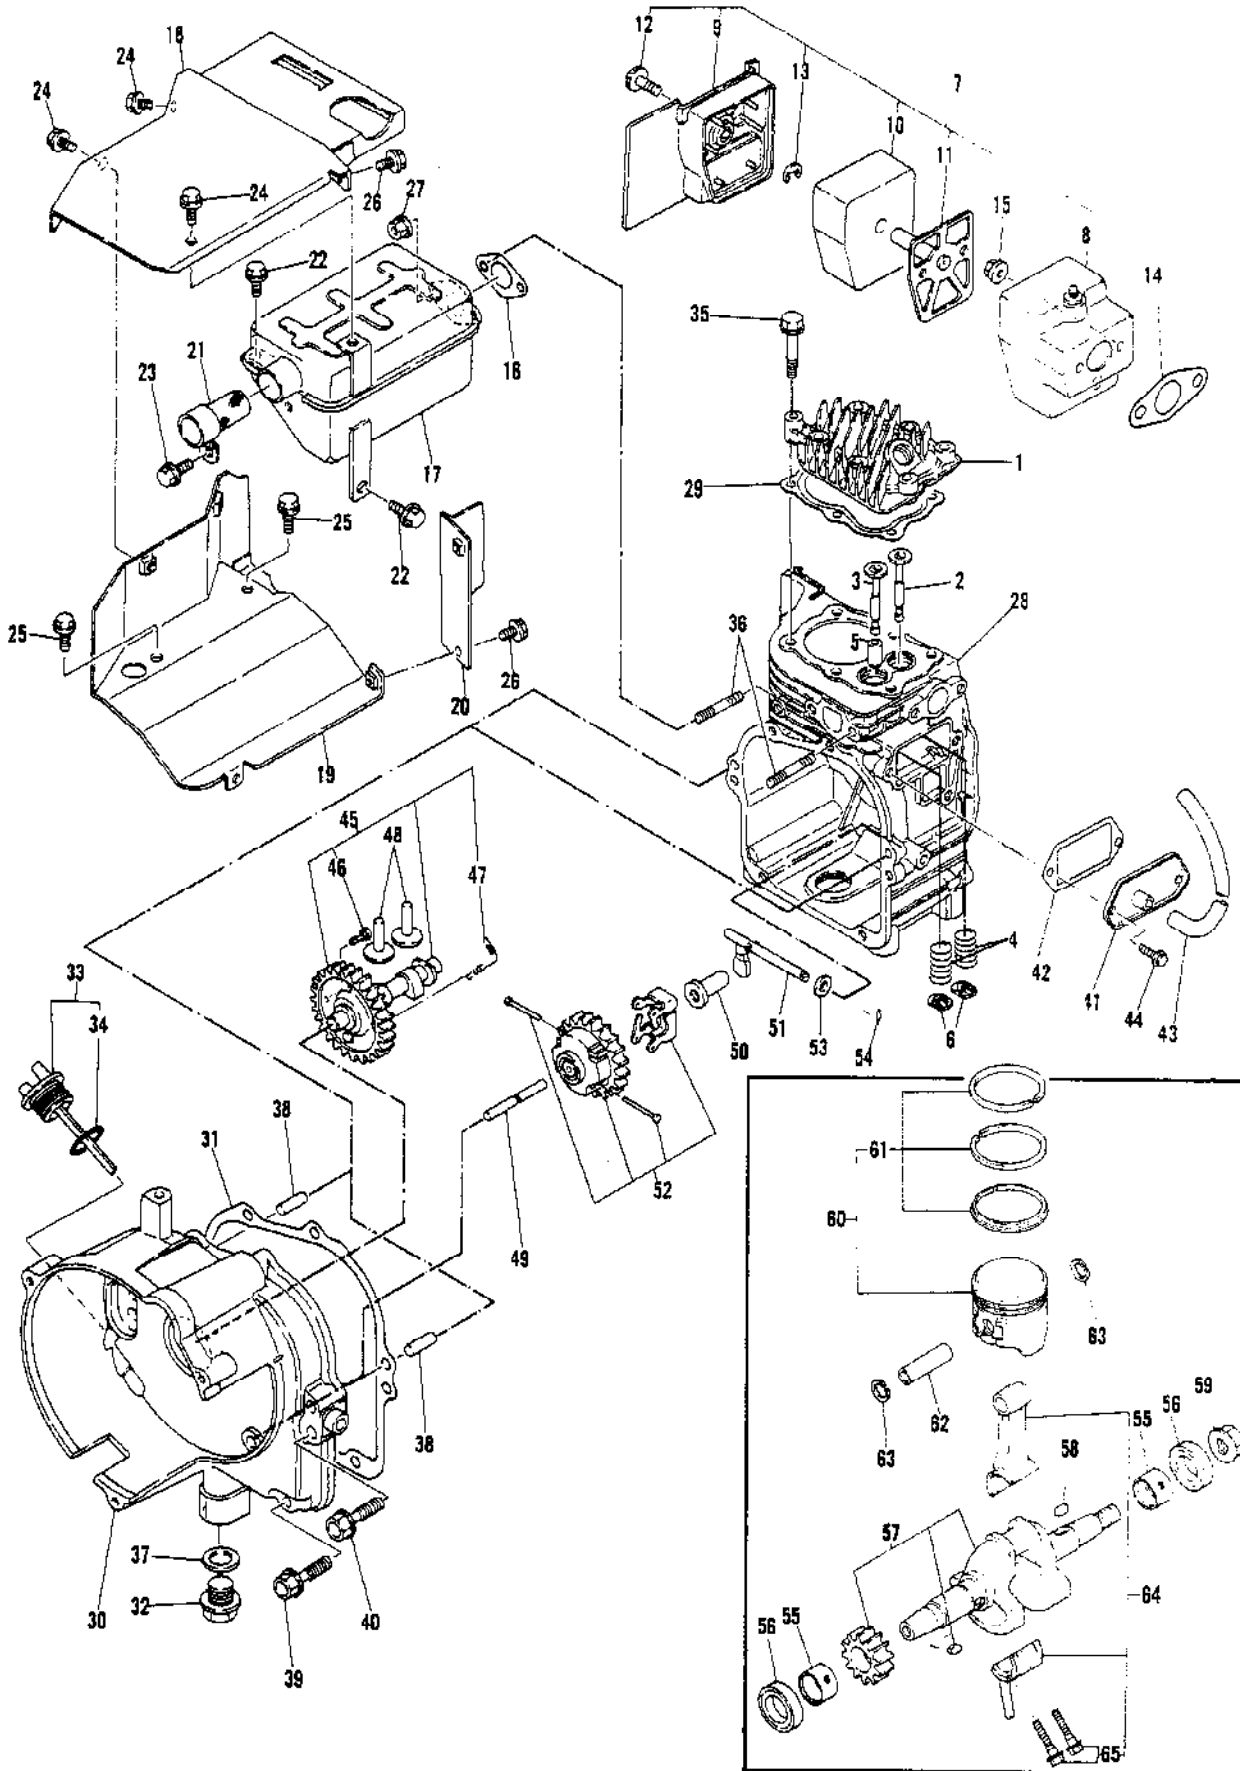

Ref #	Part Number	Qty	Description
1	221250	1	Spark Plug
2	221672	1	Panel Board Assembly
3	221673	1	Wire Harness
4	221712	1	Frequency Meter
5	221713	1	DC Outlet
6	221714	1	DC Breaker
7	221715	1	Pilot Lamp
8	221716	1	Signal Lamp - Oil
9	221717	1	AC Outlet
10	221674	1	AC Breaker
11	221709	1	Cover - Blind
12	221711	1	Knob
13	221985	1	Adjustment Screw
14	221835	1	Plug - 125V x 15A
15	221719	1	Cable - Charging
16	221912	1	Washer - 4
17	221919	8	Screw M4 x 8
18	221986	1	Lock Nut M6 - Plated
19	221468	1	Box Spanner
20	221987	1	Oil Funnel

Ref #	Part Number	Qty	Description
56	221243	2	Seal Tc17 - Oil
57	221958	1	Crankshaft Asy.
58	221320	1	Key 4 x 10
59	221942	1	Nut M10 - Flange
60	221263	1	Piston W/Rings
61	221955	1	Ring Set - Piston
62	221264	1	Pin - Piston
63	221907	2	Circlip 10H
64	221956	1	Connecting Rod Assy.
65	221410	2	Bolt - Rod