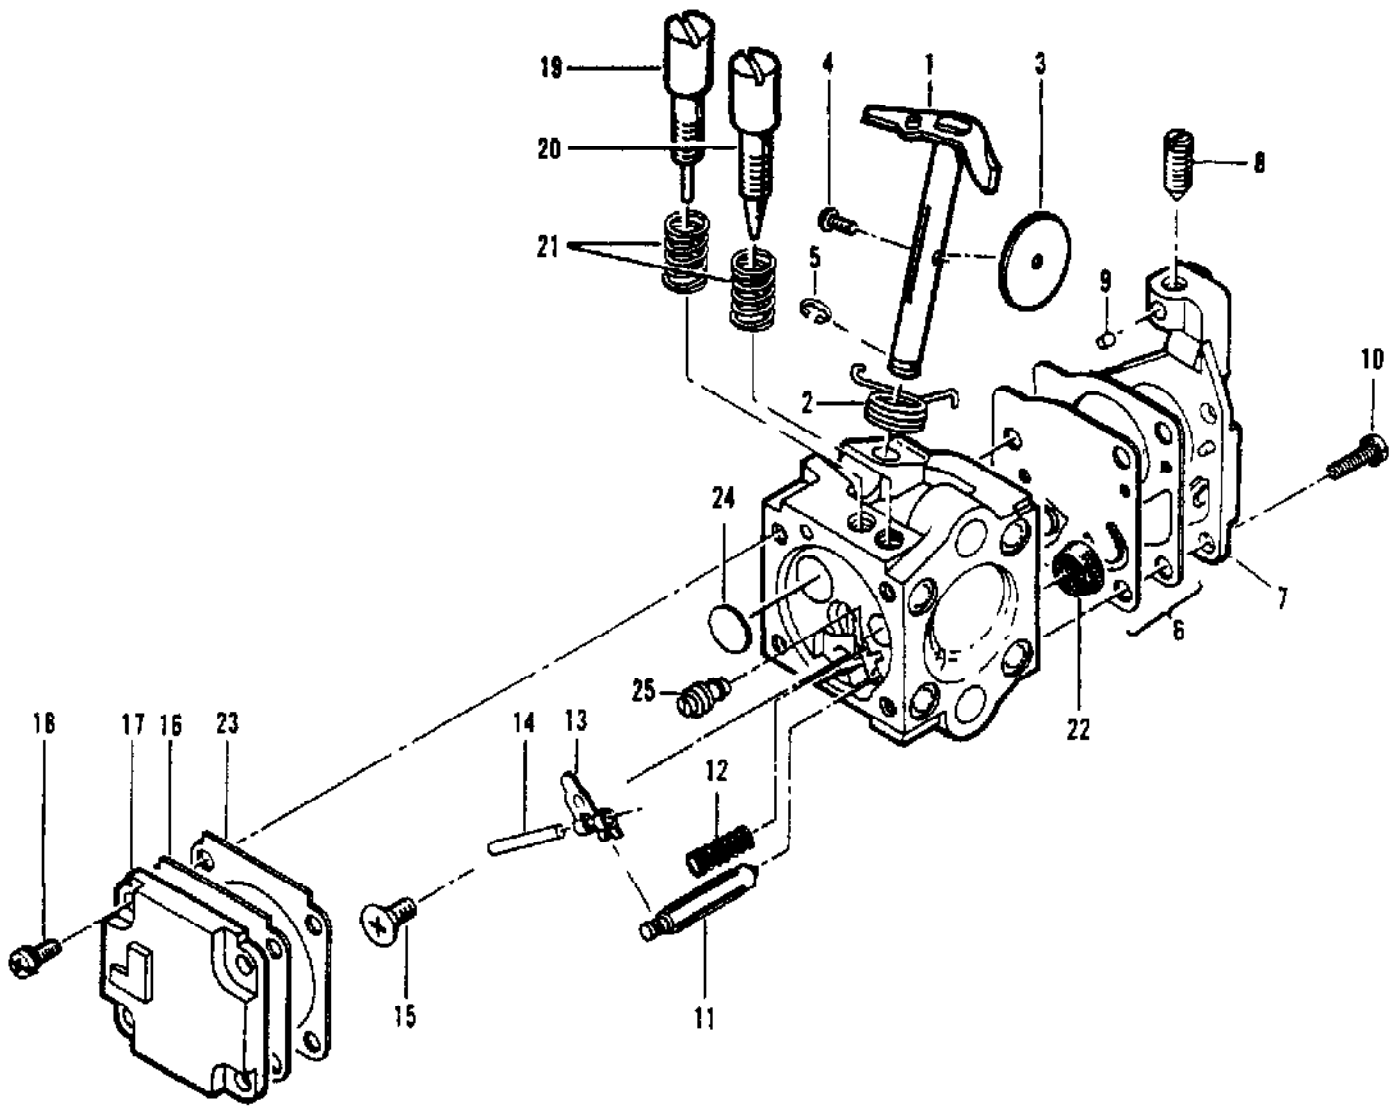

Ref #	Part Number	Qty	Description
	94496	1	Carburetor Asy (Zama)
1	94205	1	Shaft Asy - Throttle
2	91802	1	Spring - Throttle return
3	91803	1	Plate - Throttle
4	91804	1	Screw - Plate (M3)
5	91805	1	"E" Ring
6	91824	1	Kit - Diaphragm & Gaskets
7	94206	1	Cover Asy - Pump
8		1	Screw - Idle speed
9		1	Insert - Friction
10	91809	4	Screw - Pump cover (M4)
11	91810	1	Needle - Inlet
12	91811	1	Spring - Lever
13	91812	1	Lever - Inlet needle
14	91813	1	Pin - Lever
15	91814	1	Screw - Lever pin (M3)
16	91815	1	Diaphragm Asy - Metering
17	91816	1	Cover - Diaphragm
18	91817	4	Screw - Diaphragm cover (M3)
19	94209	1	Screw - Idle adjust
20	94208	1	Screw - Main adjust
21	91819	2	Spring - Needle
22	91820	1	Screen - Filter
23	91821	1	Gasket - Metering diaphragm
24	92097	1	Welsh Plug
25	93950	1	Orifice - Main fuel