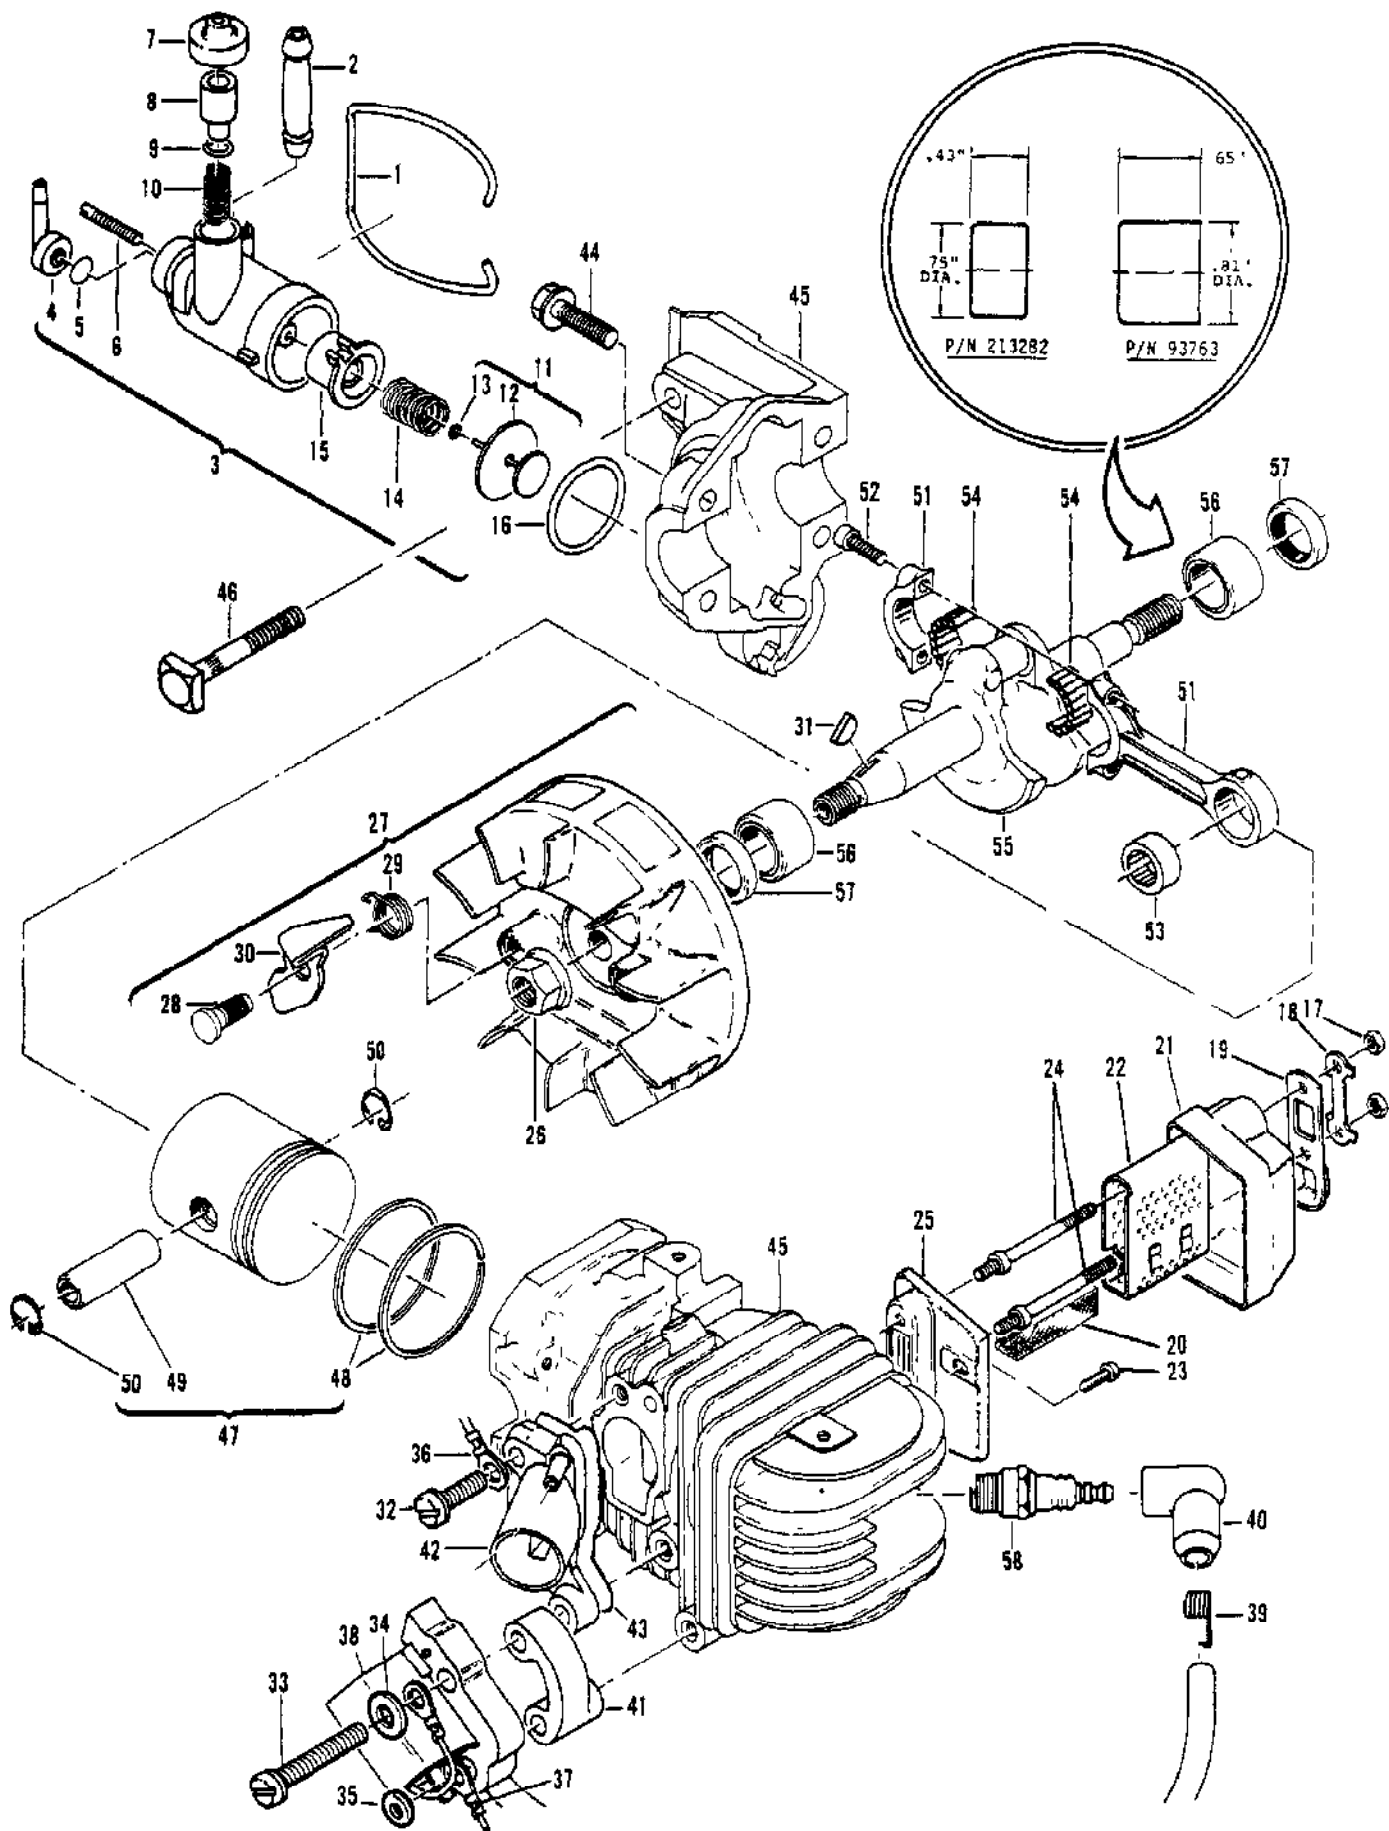

Ref #	Part Number	Qty	Description
1	93150	1	Bail
2	83898	1	Connector - Outlet
3	215194	1	Pump Assembly - Chain oiler
4	215196	1	Connector - Hose
5	94115	1	Valve - Oiler
6	93639	1	Screw - 6-40 x .800
7	215151	1	Cap - Oil pump
8	93301	1	Plunger - Oil pump
9	105614	1	"O" Ring - .239 x .070
10	93632	1	Spring
11	92204	1	Piston Assembly - Oiler
12	85769	1	Ring - Oil pump piston
13	105603	1	"O" Ring - .114 x .070
14	83891	1	Spring - Return
15	83890	1	Sleeve - Oil pump
16	110653	1	"O" Ring
17	215871	2	Nut - Muffler
18	215471	1	Plate - Lock
19	215472	1	Deflector - Exhaust
20	215872	1	Screen - Spark arrester
21	215774	1	Cover
22	215776	1	Baffle
23	213369	1	Screw
24	215757	2	Bolt - Shoulder
25	215773	1	Base
26	120043	1	Nut - Hx Flg M8 x 1.25
27	94513	1	Flywheel/Pawl Assembly
28	68796	2	Pin - Starter pawl
29	67814	2	Spring - Pawl
30	94493	2	Pawl - Starter
31	102164	1	Key - Woodruff
32	120027	1	Screw - Pan hd M5 x 18 (SEMS)
33	120112	2	Screw - Skt hd M5 x 40
34	24236	1	Washer - Special
35	214279	1	Washer - Tab
36	93514A	1	Wire Assembly - Ground
37	93795	1	Wire Assembly - Ground
38	95590	1	Electronic Ignition Assembly
39	102556	1	Connector - Spark plug
40	95266	1	Boot - Spark plug
41	214356	1	Spacer - Coil
42	215601	1	Manifold - Carburetor
43	92778	1	Gasket - Insulator
44	120097	4	Screw - Hx hd W/H M5 x 25
45	215943	1	Cylinder/Crankcase Assembly
46	92777	1	Bolt - Bar mounting
47	94660	1	Piston Assembly
48	94136	1	Ring Set
49	92836	1	Pin - Piston
50	111026	2	Ring - Snap
51	94135	1	Connecting Rod Assembly
52	94654	2	Screw - Connecting rod
53	110984	1	Bearing - Needle
54	68095	1	Roller - Needle (Set of 20)
55	92750	1	Crankshaft