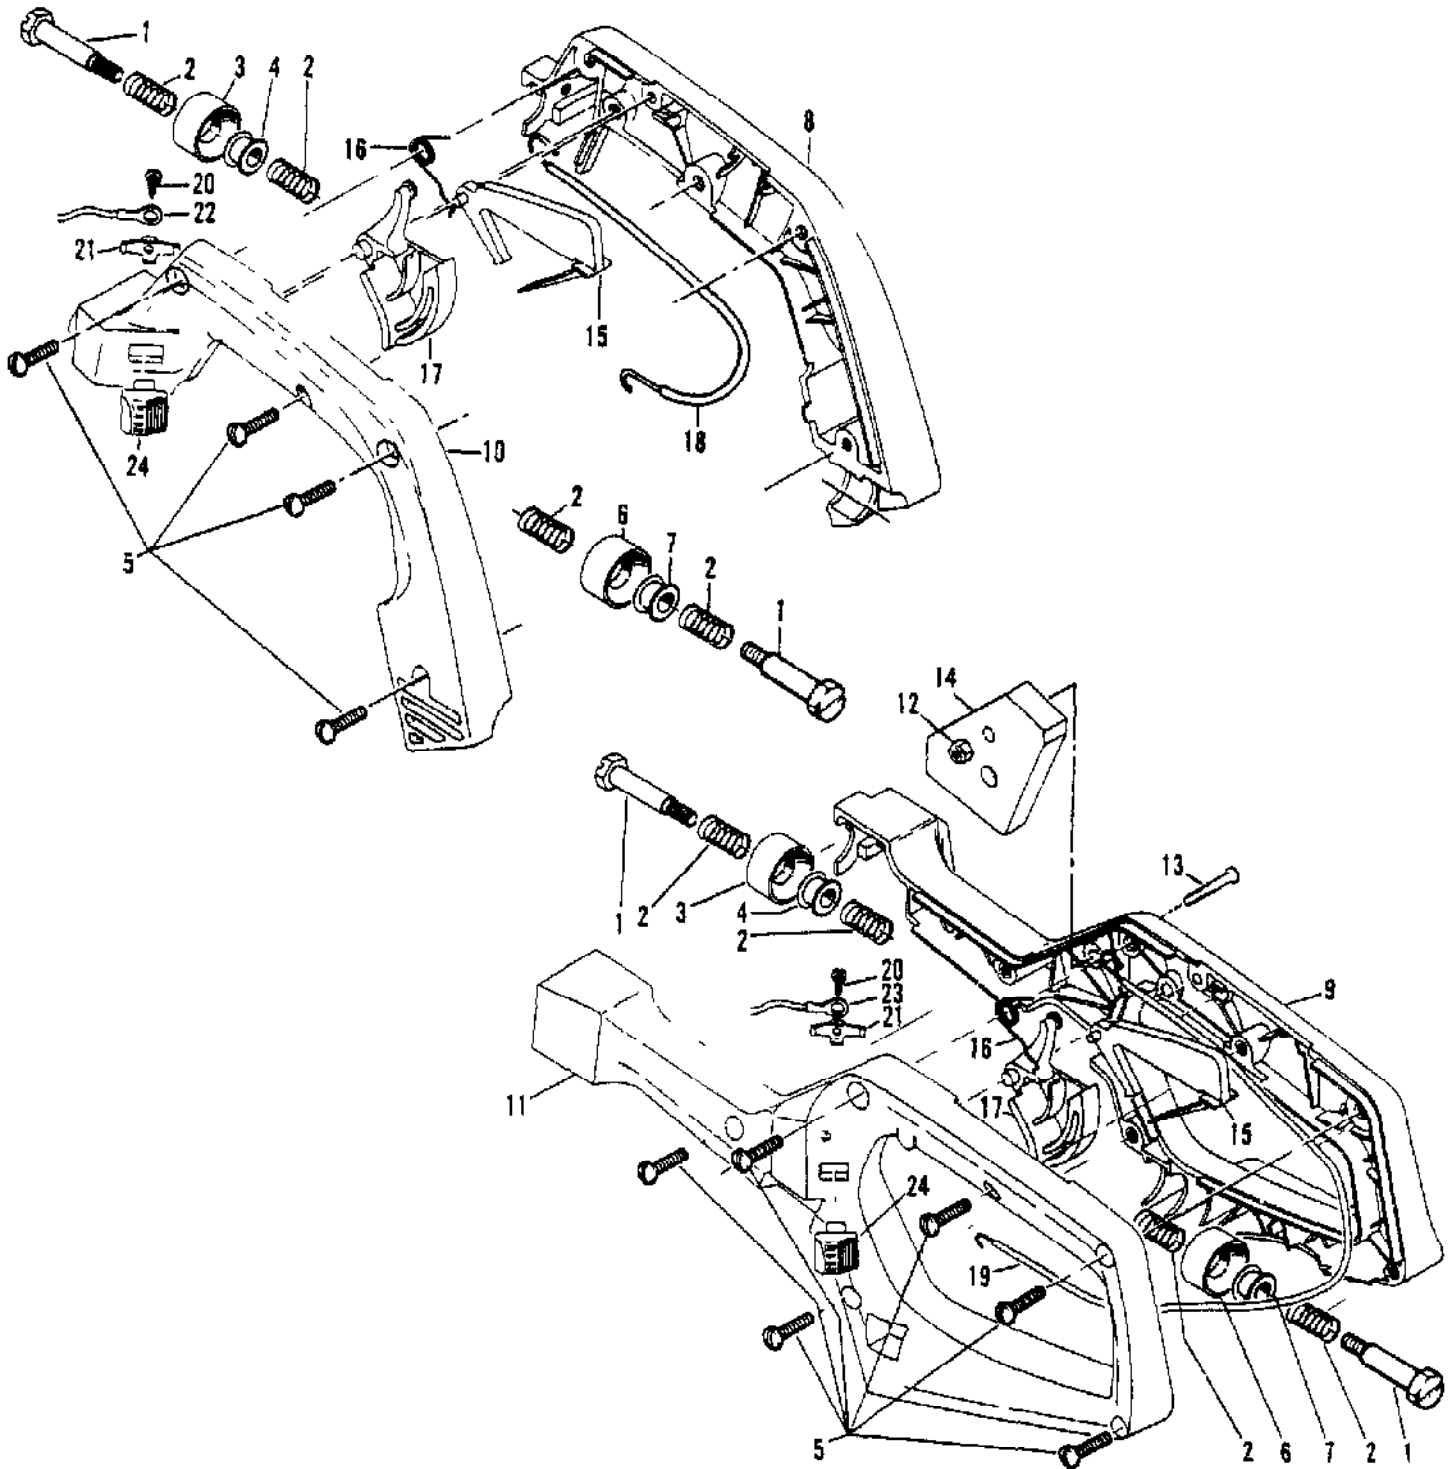

Ref #	Part Number	Qty	Description
1	93529	2	Bolt - Shoulder
2	93530A	4	Spring - Mount
3	92704	1	Mount
4	94038	1	Hub - Mount
	213230		Handle Assembly
	213231		Handle Assembly
	213235		Handle Assembly
5	111032	A/R	Screw - Pan hd 10-16 x 5/8
6	92704	1	Mount
7	94038	1	Hub - Mount
8	213229	1	Handle - Right half
9	213224	1	Handle - Long right
10	213228	1	Handle - Left half
11	213226	1	Handle - Long left
12	101326	1	Nut - Hx lock 10-24
13	104400	1	Screw - Pan hd 10-24 x 1-1/4
14	95042	1	Weight - Handle
15	93310	1	Trigger - Safety
16	93515	1	Spring - Trigger
17	213232	1	Trigger - Throttle
18	213234	1	Wire Assembly - Throttle
19	213233	1	Wire Assembly - Throttle
20	110706	1	Screw - Pan hd 8-18 x 1/2
21	62451	1	Contact - Ignition switch
22	93505A	1	Wire - Stop switch (PM 310/320)
23	94039	1	Wire - Stop switch (PM 330/340)
24	68846	1	Button - Stop switch