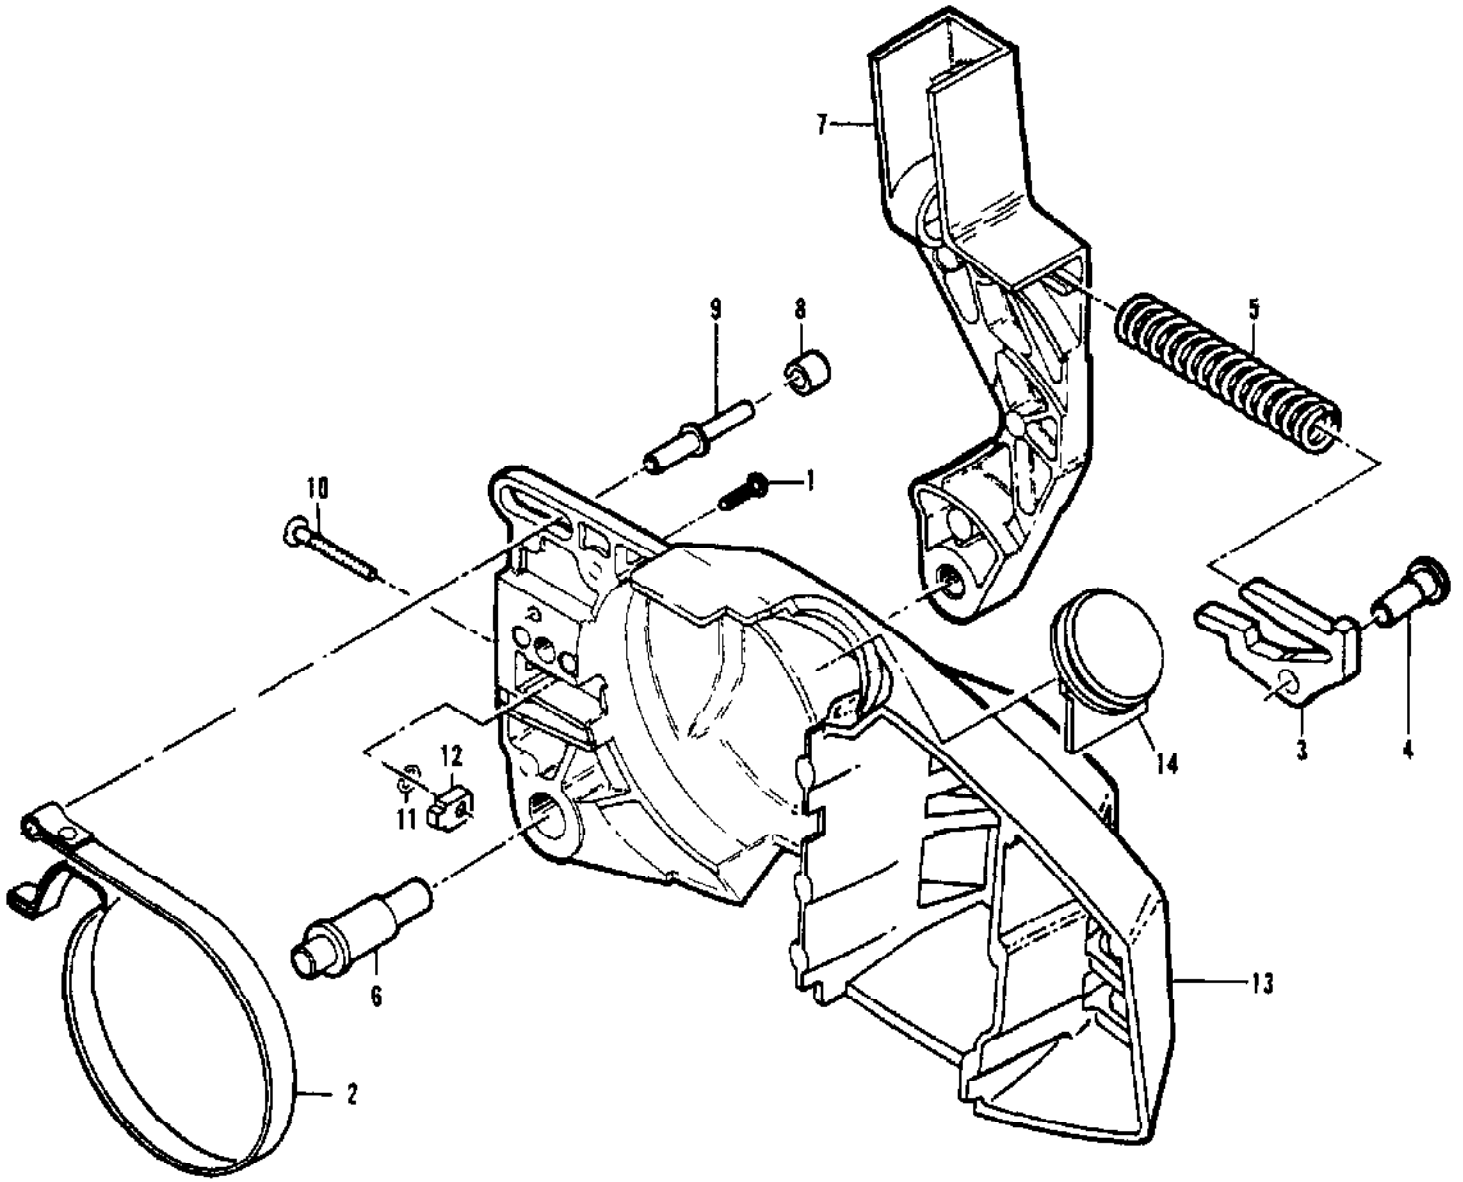

Ref #	Part Number	Qty	Description
	215474	1	CHAIN BRAKE Assembly
1	111047	1	Screw - Pan hd 8-32 x 5/8
2	94709	1	Band - Brake
3	94006	1	Latch
4	93602	1	Pivot - Latch
5	94007	1	Spring - Compression
6	92482	1	Pivot - Lever
7	93159	1	Lever - Actuating
8	214368	1	Bearing - Roller
9	213907	1	Pin - Roller
10	90658	1	Screw - Adjusting
11	110907	1	Ring - Retaining
12	84929	1	Nut - Bar adjusting
13	215778	1	Housing - Brake
14	93528A	1	Cover - AUTO SHARP