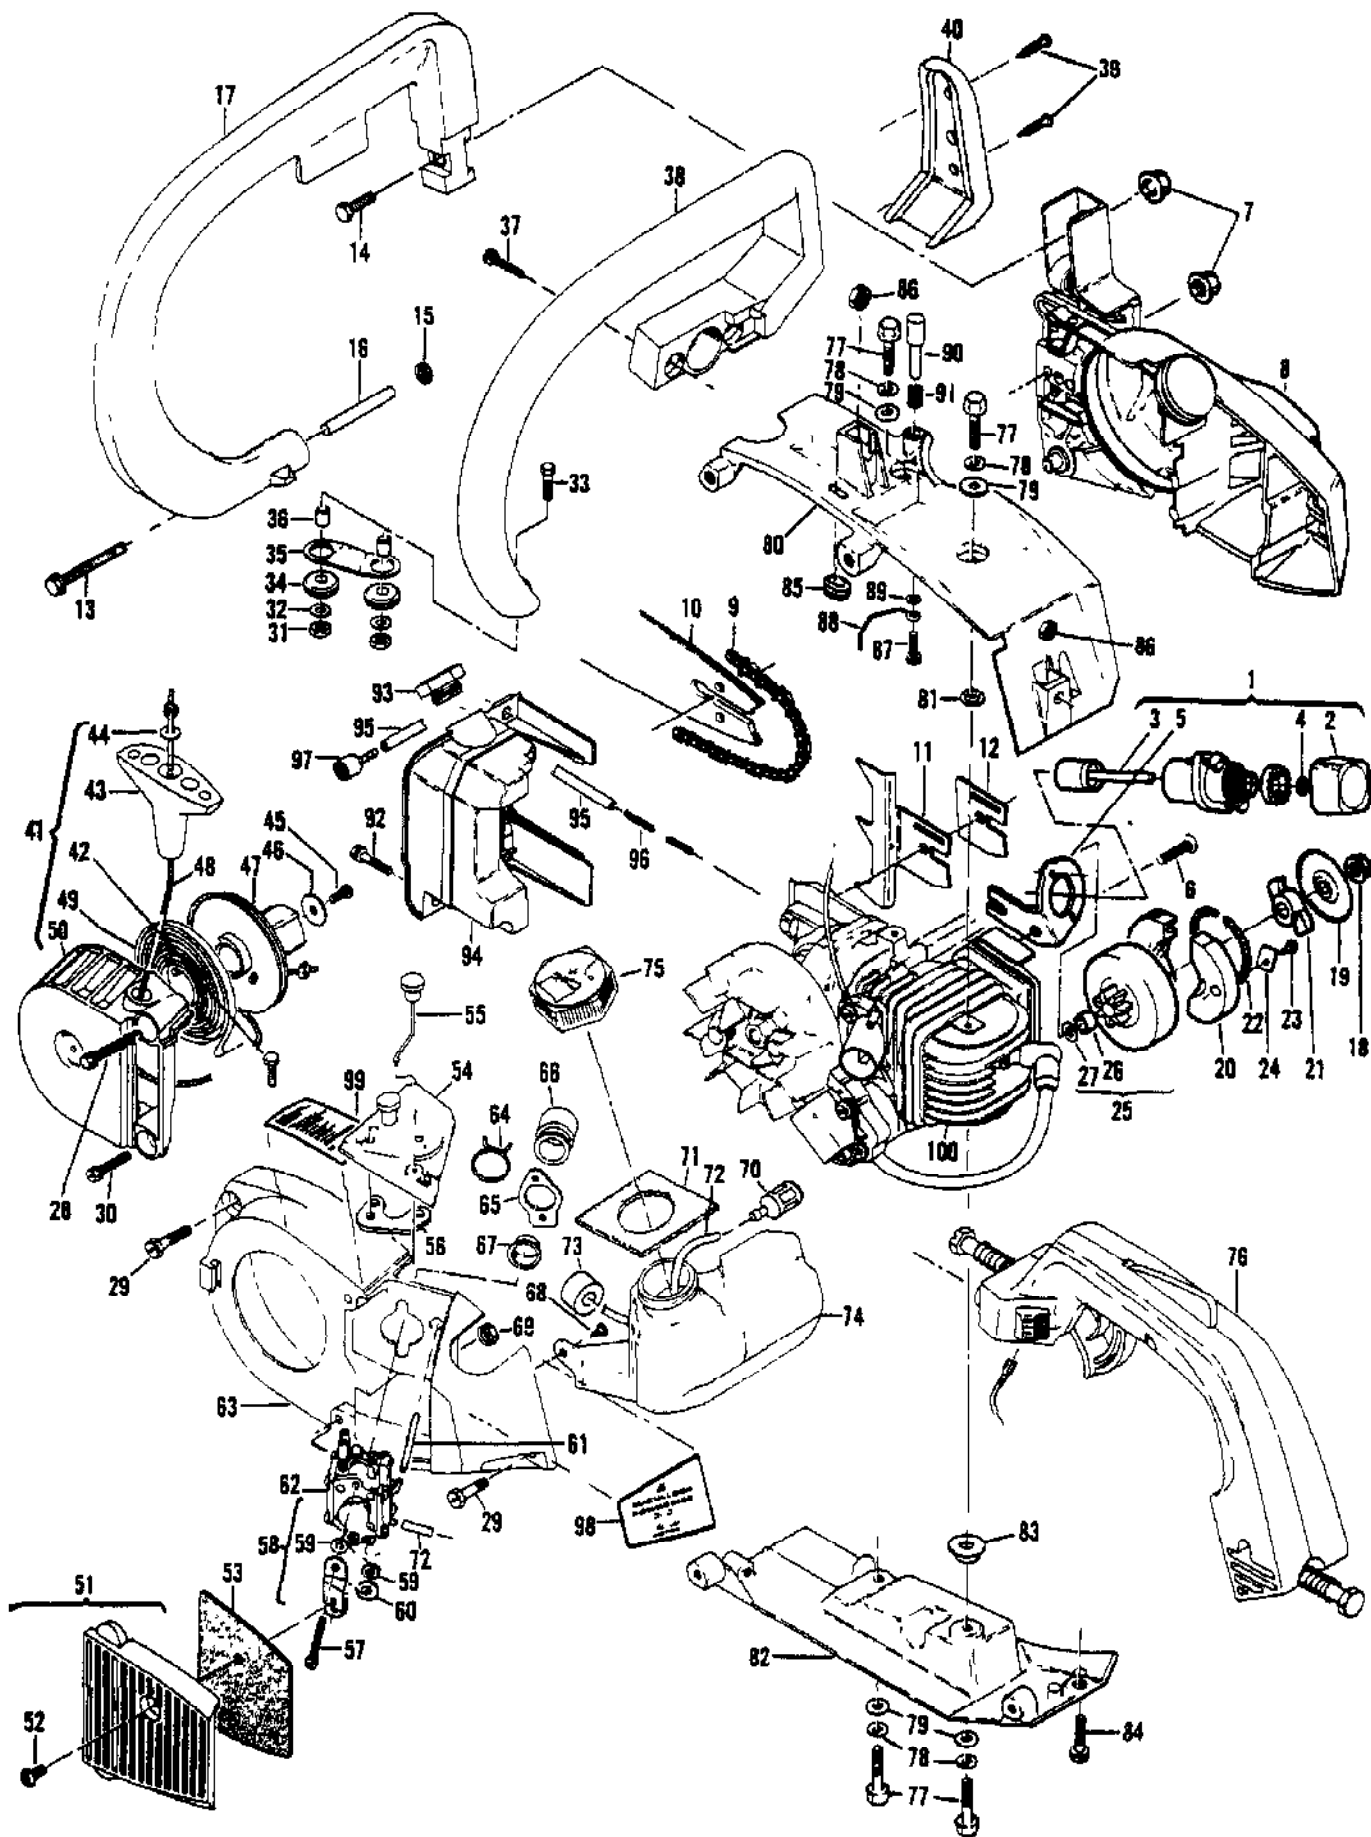

Ref #	Part Number	Qty	Description
	94496	1	Carburetor Asy (Zama)
1	94205	1	Shaft Asy - Throttle
2	91802	1	Spring - Throttle return
3	91803	1	Plate - Throttle
4	91804	1	Screw - Plate (M3)
5	91805	1	"E" Ring
6	91824	1	Kit - Diaphragm & Gaskets
7	94206	1	Cover Asy - Pump
8		1	Screw - Idle speed
9		1	Insert - Friction
10	91809	4	Screw - Pump cover (M4)
11	91810	1	Needle - Inlet
12	91811	1	Spring - Lever
13	91812	1	Lever - Inlet needle
14	91813	1	Pin - Lever
15	91814	1	Screw - Lever pin (M3)
16	91815	1	Diaphragm Asy - Metering
17	91816	1	Cover - Diaphragm
18	91817	4	Screw - Diaphragm cover (M3)
19	94209	1	Screw - Idle adjust
20	94208	1	Screw - Main adjust
21	91819	2	Spring - Needle
22	91820	1	Screen - Filter
23	91821	1	Gasket - Metering diaphragm
24	92097	1	Welsh Plug
25	93950	1	Orifice - Main fuel

Ref #	Part Number	Qty	Description
	215474	1	CHAIN BRAKE Assembly
1	111047	1	Screw - Pan hd 8-32 x 5/8
2	94709	1	Band - Brake
3	94006	1	Latch
4	93602	1	Pivot - Latch
5	94007	1	Spring - Compression
6	92482	1	Pivot - Lever
7	93159	1	Lever - Actuating
8	214368	1	Bearing - Roller
9	213907	1	Pin - Roller
10	90658	1	Screw - Adjusting
11	110907	1	Ring - Retaining
12	84929	1	Nut - Bar adjusting
13	215778	1	Housing - Brake
14	93528A	1	Cover - AUTO SHARP