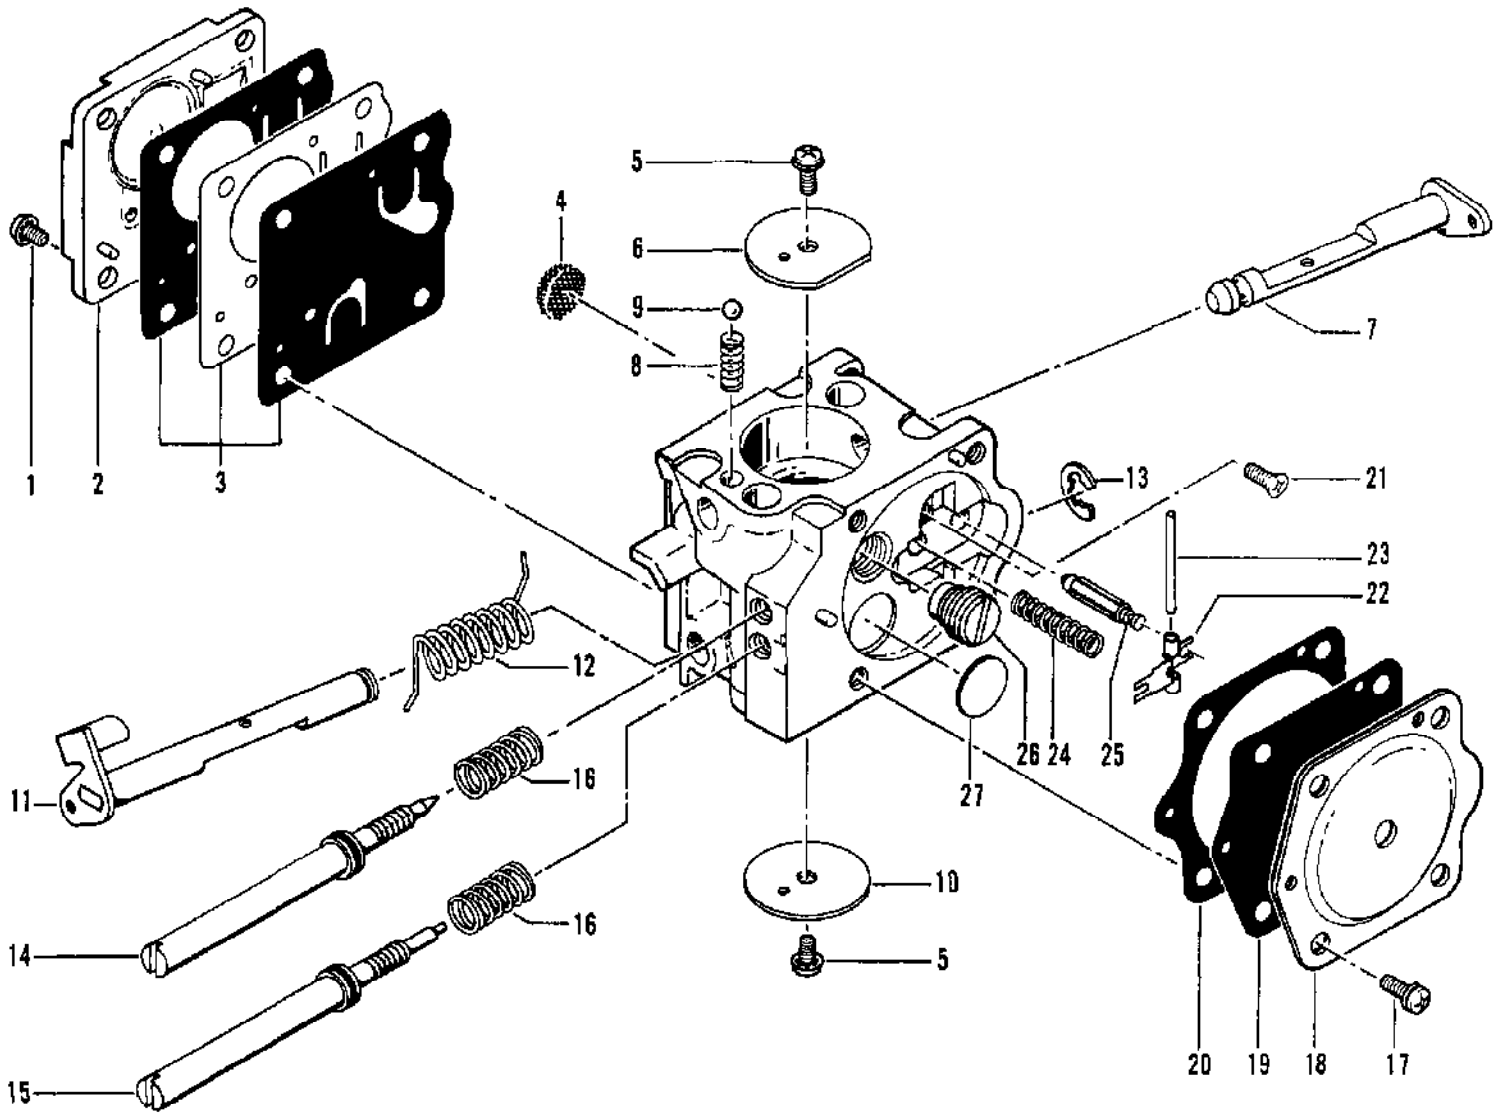

Ref #	Part Number	Qty	Description
	85916	1	Carburetor Asy - HS 111A
1	52933	4	Screw - Pump cover
2	66628	1	Cover - Pump
3	66629	1	Gasket - Cover
4	66630	1	Diaphragm - Fuel pump
5	48780	1	Screw - Clip retainer
6	66646	1	Clip - Throttle shaft
7	48780	1	Screw - Plate
8	51720	1	Plate - Throttle
9	83546	1	Shaft Asy - Throttle
10	67136	1	Spring - Throttle return
11	65856	1	Plate - Choke
12	83725	1	Shaft Asy - Choke
13	100071	1	Ball - Choke friction
14	52930	1	Spring - Choke friction
15	86169	1	Needle - High speed
16	52936	1	Spring - High Speed needle
17	86170	1	Needle - Idle
18	67133	1	Spring - Idle needle
19	51721	4	Screw - Diaphragm cover
20	83724	1	Cover - Diaphragm
21	66632	1	Diaphragm - Metering
22	66633	1	Gasket - Diaphragm
23	83479	1	Screw - Lever pin
24	66636	1	Pin - Lever
25	66638	1	Lever - Metering
26	66404	1	Spring - Lever
27	66637	1	Valve - Needle
28	66623	1	Screen - Fuel inlet
29	83729	1	Check Valve - Nozzle
30	66622	1	Plug - Welch

Ref #	Part Number	Qty	Description
	87821	1	Carburetor Asy - SDC 38A
1	67501	4	Screw - Pump cover
2	88731	1	Kit - Pump cover
3	88617	1	Gasket - Cover
4	67498	1	Diaphragm - Check valve
5	83114	1	Diaphragm - Fuel pump
6	47690	3	Screw - Plate
7	83762	1	Plate - Throttle
8	67489	1	Clip - Shaft
9	85980	1	Shaft Asy - Throttle
10	85981	1	Spring - Throttle return
11	67490	1	Plate - Choke
12	67488	1	Shaft Asy - Choke
13	100302	1	Ball - Choke friction
14	67504	1	Spring - Choke friction
15	85979	1	Needle - High Speed
16	85982	1	Needle - Idle
17	67502	2	Spring - Needle
18	70798	4	Screw - Diaphragm
19	83761	1	Cover - Diaphragm
20	67499	1	Diaphragm - Metering
21	67496	1	Gasket - Diaphragm
22	67500	1	Screw - Lever pin
23	67508	1	Pin - Lever
24	67509	1	Lever - Inlet
25	67503	1	Spring - Lever
26	67491	1	Valve - Needle
27	71690	1	Plug - 3/8
28	69506	1	Plug - 5/16
29	83758	1	Kit - Valve & Seat Asy
30	67507	1	Screen - Fuel
	67482		Gasket Kit
	85987		Repair Kit