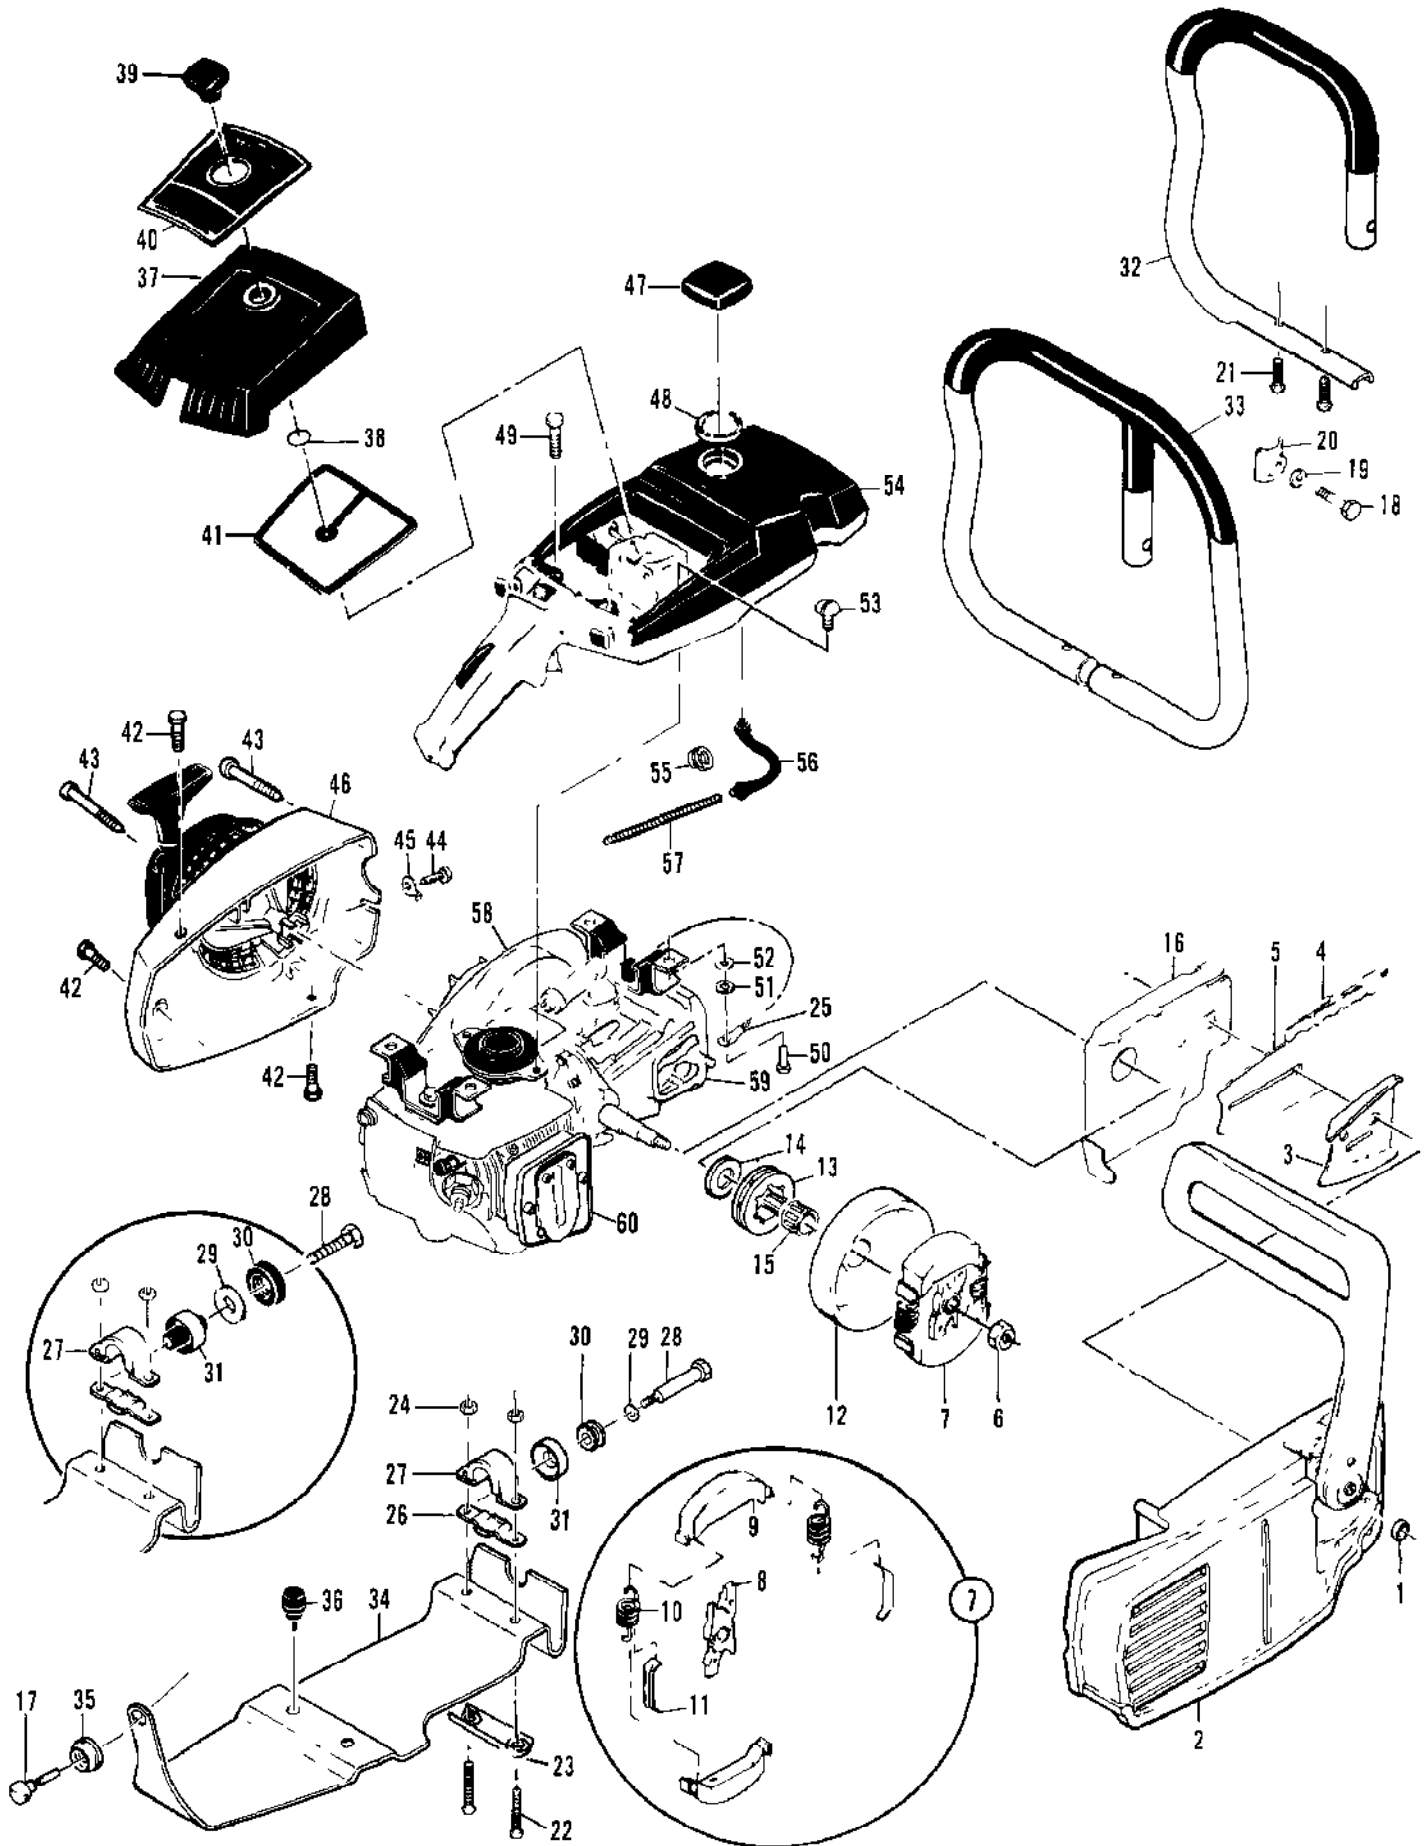

Ref #	Part Number	Qty	Description
1	110961	2	Nut - Hx 5/16-24
2			CHAIN BRAKE See "Chain Brake Assembly" illustration and parts list.
3	64325	1	Plate - Bar protector
4		1	Chain Asy
5		1	Bar Asy
6	86113	1	Nut - Hx 3/8-24 (L.H.)
7	87675	1	Clutch Asy
8	89438	1	Rotor - Clutch
9	67233	1	Kit - Clutch shoe
10	83223	2	Spring - Clutch
11	64583	2	Retainer - Clutch spring
12	95166	1	Kit - Drum & Sprocket 7 T .375P
13	86145	1	Sprocket
14	86958	1	Washer - Sprocket
15	110971	1	Bearing - Sprocket
16	84978A	1	Shield - Sawdust
17	93037	1	Screw - Frame Brace
18	102130	1	Screw - Hx 1/4-20 x 1-1/2
19	100153	1	Lockwasher - 1/4
20	63484	1	Clamp - Frame
21	104395	2	Screw - Pan 10-24 x 5/8
22	103353	2	Screw - Hx hd 10-24 x 1-1/2
23	93736	1	Clamp - Frame
24	101191	2	Nut - Hx Lock 10-24 x 5/8
25	83828A	1	Wire Asy - Ground
26	92701	1	Clamp - Bottom
27	92700	1	Clamp - Top
27	93932	1	Clamp - Top
28	93096	1	Screw - Shoulder
29	94114	1	Washer - 1/4
30	92703	1	Hub - Mount
31	92704	1	Mount
28	110679	1	Screw - Hx hd 1/4-20 x 2
29	110845	1	Washer - Plain
30	84661	1	Grommet
31	85898	1	Mount
32	92698	1	Frame & Grip Asy
33	92707	1	Frame & Grip Asy
34	92696	1	Brace - Frame
35	93032	1	Grommet - Frame Brace
36	89403	2	Bumper - Lower
37	85850A	1	Cover Asy - Air cleaner
38	110565	1	Ring - Retaining
39	68529	1	Knob - Cover
40	93170	1	Nameplate
41	85387	1	Filter - Air
42	110741	3	Screw - Pan hd 10-24 x 1/2
43	87871	3	Screw - Special
44	102762	1	Screw - Hx hd 10-24 x 1/2
45	69890	1	Lockplate
46			Fan Housing & Starter Asy See "Fan Housing & Starter Asys." illustration and parts list.
47	89322	1	Cap Asy - Fuel