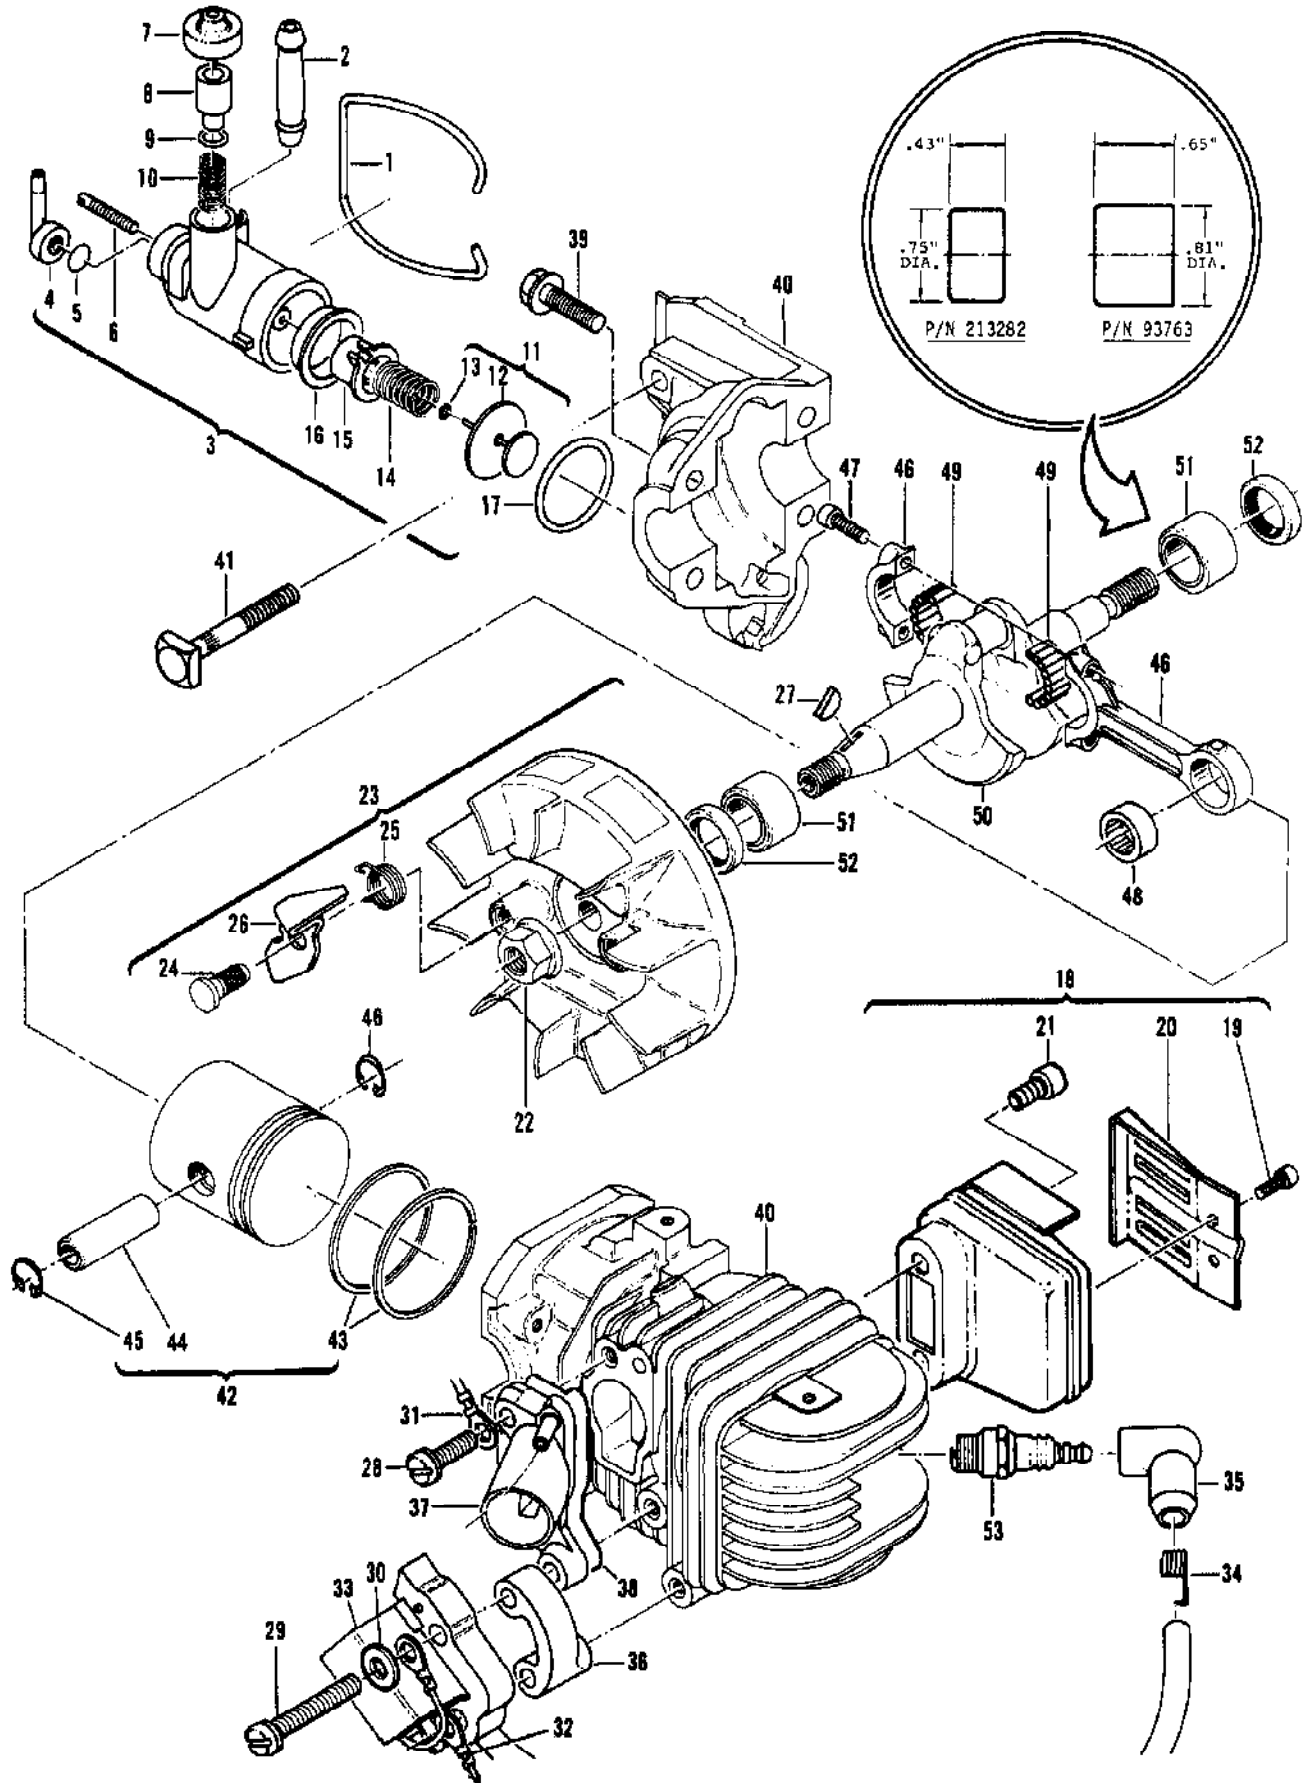

Ref #	Part Number	Qty	Description
1	93150	1	Bail
2	217168	1	Connector - Outlet
3	216424	1	Pump Assembly - Chain Oiler
4	215196	1	Connector - Hose
5	94115	1	Valve - Oiler
6	93639	1	Screw - 6-40 x .800
7	215151	1	Cap - Oil Pump
8	93301	1	Plunger - Oil Pump
9	105614	1	"O" Ring - .239 x .070
10	93632	1	Spring
11		1	Piston Assembly - Oiler Not available separately.
12		1	Ring - Oil Pump Piston Not available separately.
13		1	"O" Ring - .114 x .070 Not available separately.
14	83891	1	Spring - Return
15		1	Sleeve - Oil Pump Not available separately.
16		1	Eyelet Not available separately.
17	110653	1	"O" Ring
18	215411	1	Muffler/Deflector Assembly
19	110681	2	Screw - Skt hd 10-24 x 1/4
20	92961	1	Deflector - Exhaust
21	215394	2	Screw - Special M6
22	213169	1	Nut - Hx Flg M8 x 1.25
23	94737	1	Flywheel/Pawl Assembly
24	216984	2	Pin - Starter Pawl
25	216982	2	Spring - Pawl
26	216983	2	Pawl - Starter
27	102164	1	Key - Woodruff
28	120027	1	Screw - Pan hd M5 x 18 (SEMS)
29	120112	2	Screw - Skt hd M5 x 40
30	24236	1	Washer - Special
31	93514	1	Wire Assembly - Ground
32	93795	1	Wire Assembly - Ground
33	216599	1	Electronic Ignition Assembly
34	102556	1	Connector - Spark Plug
35	95266	1	Boot - Spark Plug
36	214356	1	Spacer - Coil
37	215601	1	Manifold - Carburetor
38	92778	1	Gasket - Insulator
39	120097	4	Screw - Hx W/H M5 x 25
40	215943	1	Cylinder/Crankcase Assembly
41	92777	1	Bolt - Bar Mounting
42	94660	1	Piston Assembly
43	94136	1	Ring Set
44	92836	1	Pin - Piston
45	111026	2	Ring - Snap
46	94135	1	Connecting Rod Assembly
47	94654	2	Screw - Connecting Rod
48	110984	1	Bearing - Needle
49	68095	1	Roller - Needle (set of 20)
50	92750	1	Crankshaft
51	213282	2	Bearing - Crankshaft
52	83859	2	Seal - Crankshaft Oil
51	93763	1	Sleeve Assembly - Bearing
52	83859	2	Seal - Crankshaft Oil