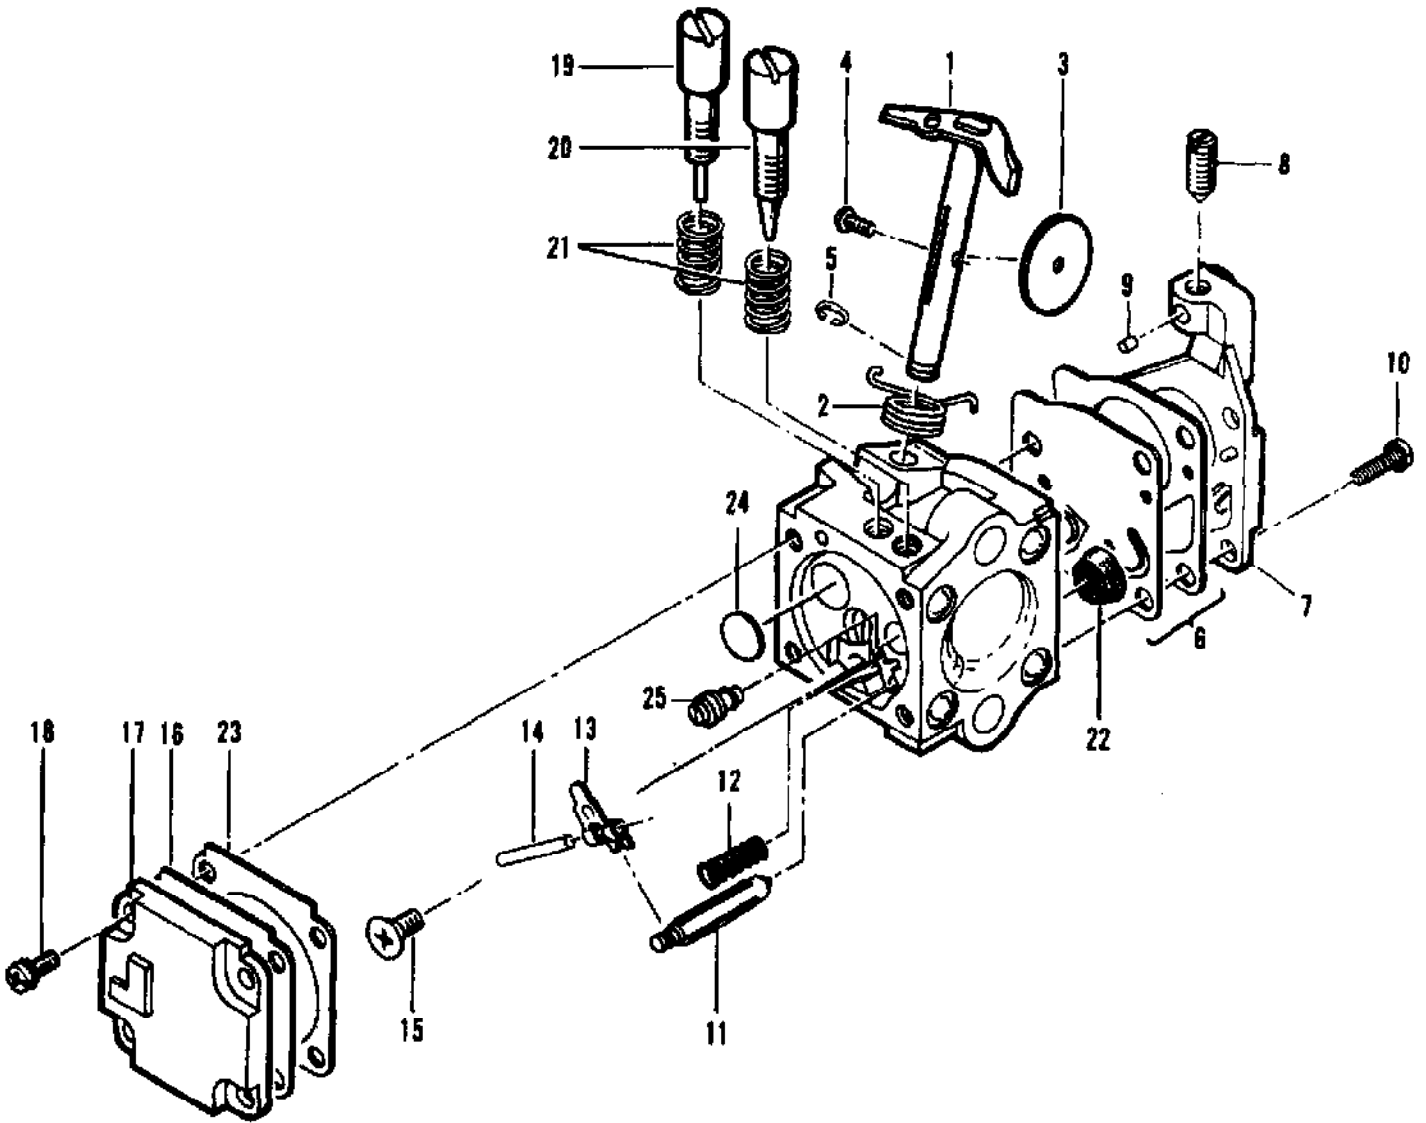

Ref #	Part Number	Qty	Description
	94496A	1	Carburetor Asy - Walbro (WA-52)
1	94749	1	Ring - Shaft retainer
2	94752	1	Shaft Asy - Throttle
3	94765	1	Spring - Throttle return
4	83755	1	Screw - Valve
5	94753	1	Valve - Throttle
6	94766	1	Needle - Idle adjust
7	94767	1	Needle - Hi speed
8	94763	1	Spring - Idle needle
9	67502	1	Spring - Hi speed needle
10	94762	1	Screw - Idle adjust
11	67504	1	Spring - Friction
12	94760	1	Screw - Pump cover
13	94751	1	Cover - Pump
14	94754	1	Gasket - Pump
15	94758	1	Diaphragm - Pump
16	94769	1	Screen - Inlet
17	80529	4	Screw - Diaphragm cover
18	94750	1	Cover - Metering diaphragm
19	94759	1	Diaphragm Asy - Metering
20	94755	1	Gasket - Metering diaphragm
21	94761	1	Screw - Circuit plate
22	94771	1	Plate - circuit
23	94756	1	Gasket - circuit
24	67500	1	Screw - Metering lever
25	94770	1	Pin - Metering lever
26	94772	1	Lever - Metering
27	94764	1	Spring - Metering lever
28	67491	1	Valve - Inlet needle
	94775		Kit - Gasket/Diaphragm
	94774		Kit - Repair

Ref #	Part Number	Qty	Description
1	93529	2	Bolt - Shoulder
2	93530A	4	Spring - Mount
3	92704	1	Mount
4	94038	1	Hub - Mount
	213230		Handle Assembly
	213231		Handle Assembly
	213235		Handle Assembly
5	111032	A/R	Screw - Pan hd 10-16 x 5/8
6	92704	1	Mount
7	94038	1	Hub - Mount
8	213229	1	Handle - Right half
9	213224	1	Handle - Long right
10	213228	1	Handle - Left half
11	213226	1	Handle - Long left
12	101326	1	Nut - Hx lock 10-24
13	104400	1	Screw - Pan hd 10-24 x 1-1/4
14	95042	1	Weight - Handle
15	93310	1	Trigger - Safety
16	93515	1	Spring - Trigger
17	213232	1	Trigger - Throttle
18	213234	1	Wire Assembly - Throttle
19	213233	1	Wire Assembly - Throttle
20	110706	1	Screw - Pan hd 8-18 x 1/2
21	62451	1	Contact - Ignition switch
22	93505A	1	Wire - Stop switch (PM 310/320)
23	94039	1	Wire - Stop switch (PM 330)
24	68846	1	Button - Stop switch