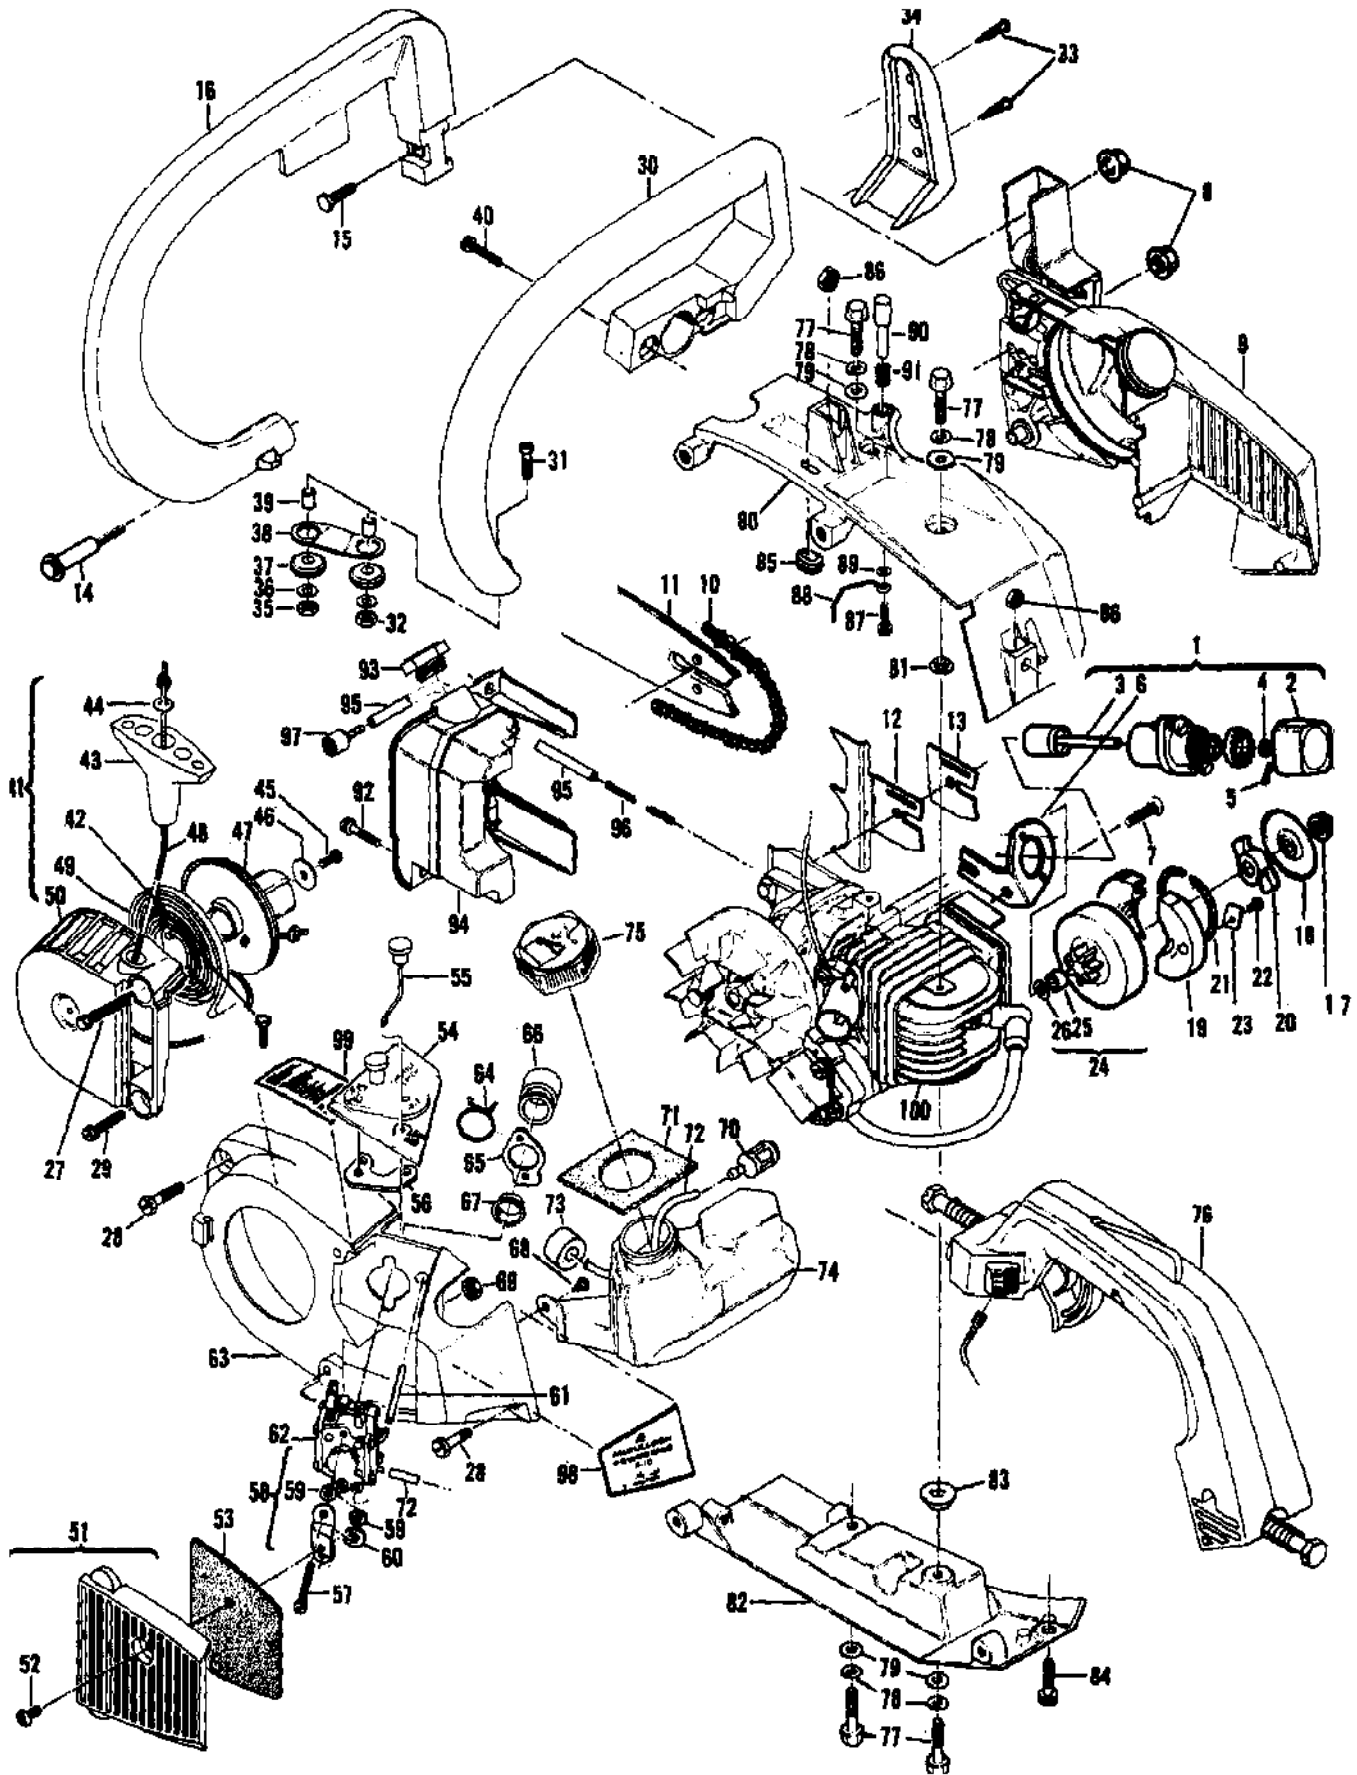

Ref #	Part Number	Qty	Description
1	215662	1	Kit - Grinder Asy - AUTO-SHARP
2	215447	1	Knob
3	216707	1	Wheel Asy - grinding
4	216134	1	Washer
5	216133	1	Pin - Cotter
6	215208	1	Bracket - AUTO-SHARP
7	120025	2	Screw - Pan hd M5 x 10
8	120029	2	Nut - Hx Flg M6 x 1.0
9		1	CHAIN BRAKE Assembly Not available separately. See "Chain Brake Assembly" illustration and parts list.
10		1	Chain Not available separately.See "Bar & Chain Combinations" parts list.
11		1	Bar Not available separately.See "Bar & Chain Combinations" parts list.
12	214207	1	Spike
13	93148	1	Spacer - Bar Pad
14	215695	1	Screw - Hx hd M5 x 50 ST (SEMS)
15	120028	1	Screw - Hx hd M6 x 20
16	93021A	1	Lever - Wraparound
17	94244	1	Nut - Clutch
18	94243	1	Plate - Dust
19	213278	1	Kit - Clutch
20	94242	1	Rotor
21	93608	1	Spring Assembly - Clutch
22	110957	2	Rivet - Fl 1/8 x .547
23	85064	2	Plate - Clutch Shoe
24	215252	1	Drum/Sprocket/Bearing Asy
25	91222	1	Bearing
26	215259	1	Washer - Sprocket
27	120096	1	Screw - WH M5 x 55 ST
28	120095	2	Screw - WH M5 x 20 ST
29	120098	1	Screw - WH M5 x 18
30	216816	1	Kit - Frame
31	216064	1	Screw - M5 T-Head
32	216585	1	Nut - Hx M5 Lock
30	216504	1	Frame Assembly
31	216064	1	Screw - M5 T-Head
32	93057	1	Nut - Hx M5 Lock
33	111011	2	Screw - Pn hd 10-16 x 7/8
34	95141	1	Weight - Frame
35	216585	1	Nut - Hx M5 Lock
36	120045	2	Washer - M5
37	110989	2	Grommet
38	93152	1	Link
39	93057	2	Spacer - Mount
40	120036	2	Screw - Pn M4 x 25 (SEMS)
41	216491	1	Kit - Starter Assembly
42	216064	1	Screw - M5 T-Head
43	91255	1	Kit - Starter Handle
44	105490	1	Washer - Starter Handle
45	110041	1	Screw - Pn hd 8-32 x .5
46	68497	1	Washer
47	213261	1	Drum/Rope Assembly
48	83203	1	Rope - Starter