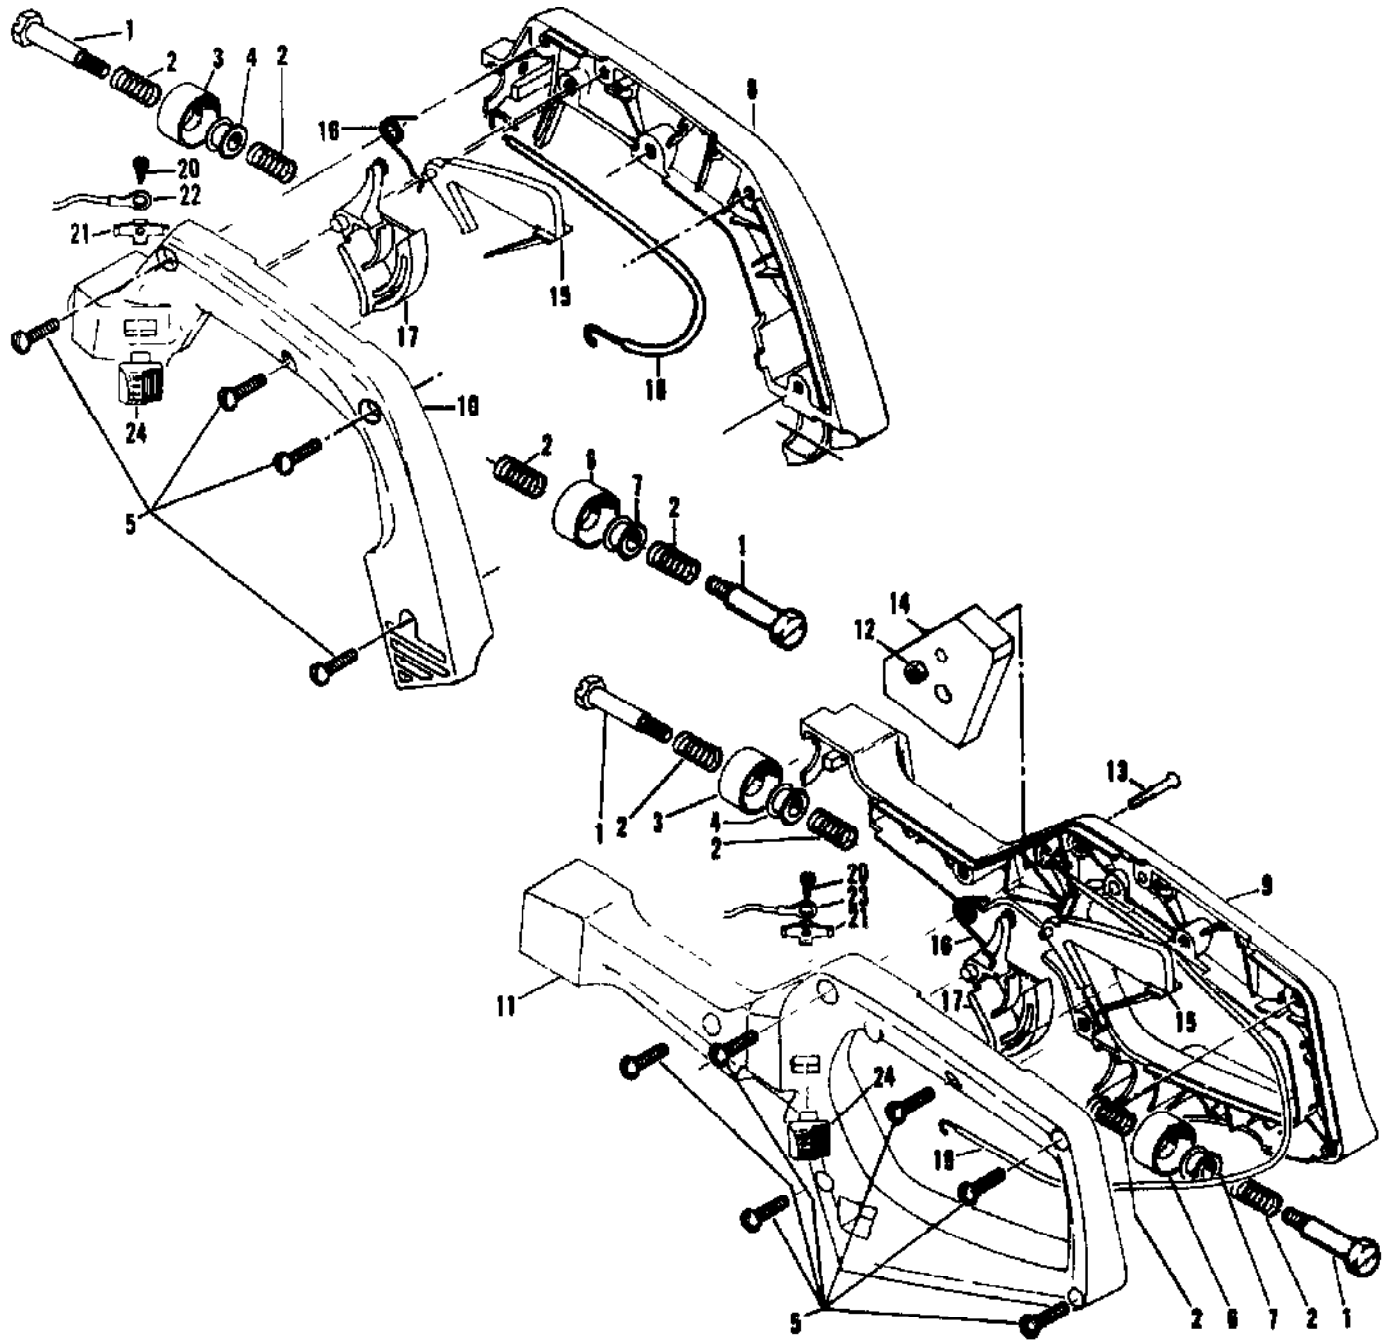

Ref #	Part Number	Qty	Description
1	93529	2	Bolt - Shoulder
2	93530A	4	Spring - Mount
3	92704	1	Mount
4	94038	1	Hub - Mount
	213230		Handle Assembly
	213231		Handle Assembly
	213235		Handle Assembly
5	111032	A/R	Screw - Pan hd 10-16 x 5/8
6	92704	1	Mount
7	94038	1	Hub - Mount
8	213229	1	Handle - Right half
9	213224	1	Handle - Long right
10	213228	1	Handle - Left half
11	213226	1	Handle - Long left
12	101326	1	Nut - Hx lock 10-24
13	104400	1	Screw - Pan hd 10-24 x 1-1/4
14	95042	1	Weight - Handle
15	93310	1	Trigger - Safety
16	93515	1	Spring - Trigger
17	213232	1	Trigger - Throttle
18	213234	1	Wire Assembly - Throttle
19	213233	1	Wire Assembly - Throttle
20	110706	1	Screw - Pan hd 8-18 x 1/2
21	62451	1	Contact - Ignition switch
22	93505A	1	Wire - Stop switch (PM 310/320)
23	94039	1	Wire - Stop switch (PM 330)
24	68846	1	Button - Stop switch