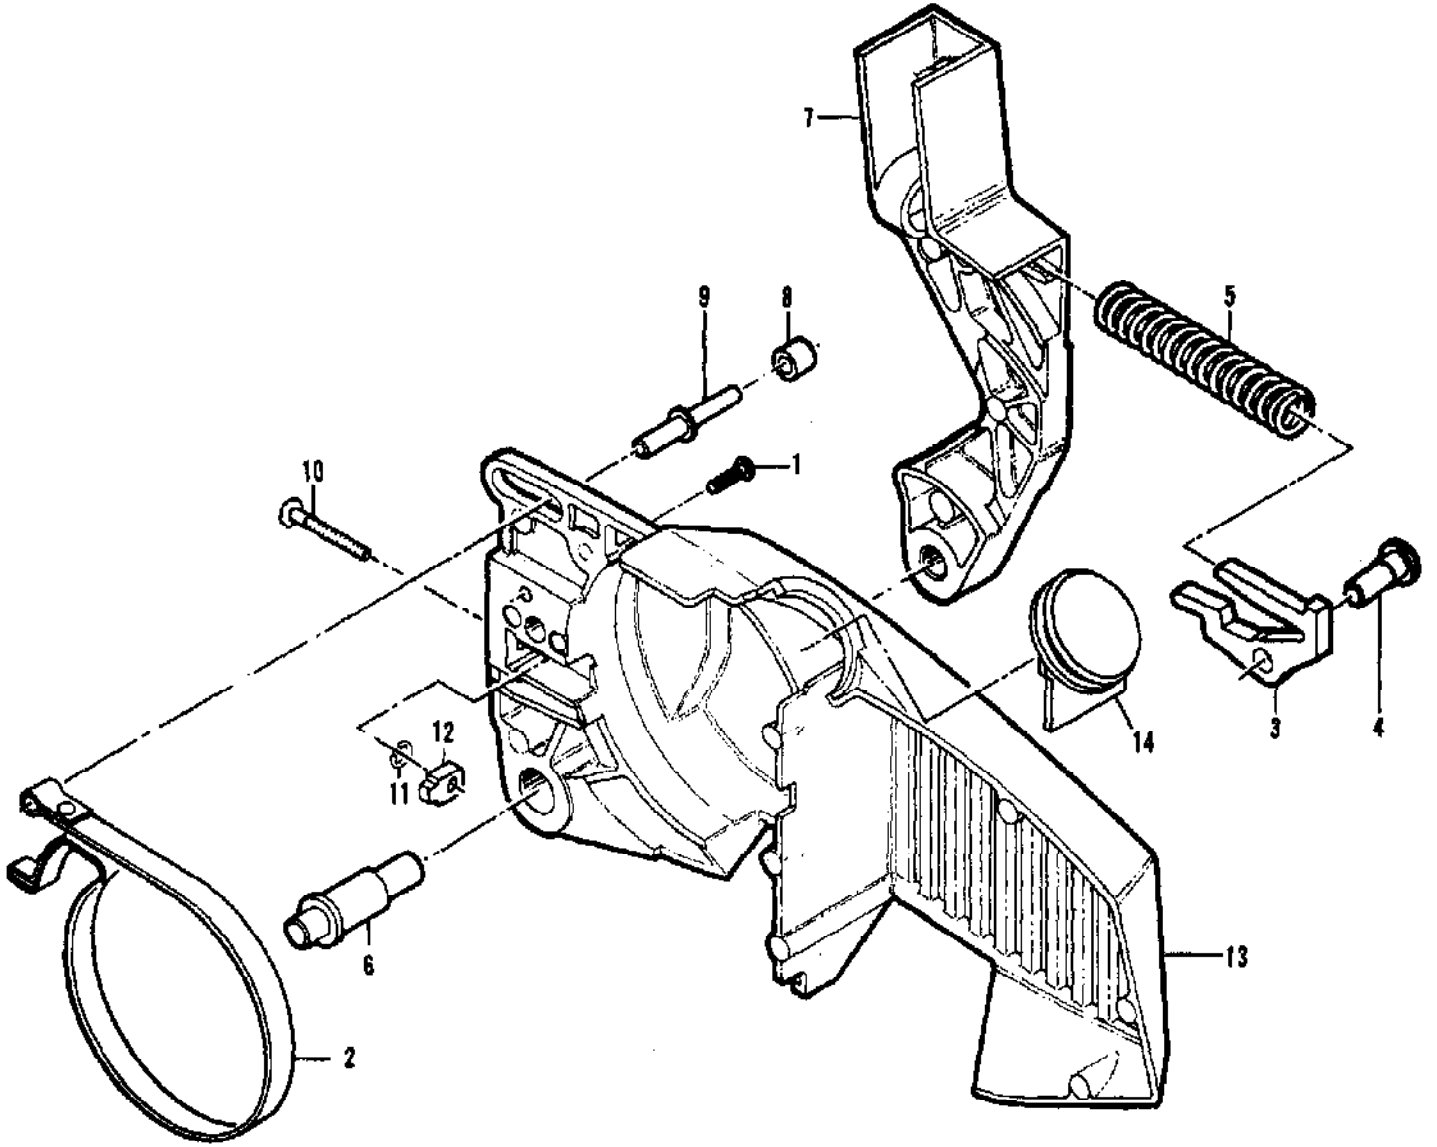

Ref #	Part Number	Qty	Description
	214373	1	CHAIN BRAKE Assembly
1	111047	1	Screw - Fil hd 8-32 x 5/8
2	94709	1	Band - Brake
3	215758	1	Kit - Latch
4		1	Spring - Compression Not available separately.
5	93602	1	Pivot - Latch
6	92482	1	Pivot - Lever
7	93159	1	Lever - Actuating
8	214368	1	Bearing - Roller
9	213907	1	Pin - Roller
10	90658	1	Screw - Adjusting
11	110907	1	Ring - Retaining
12	84929	1	Nut - Bar Adjusting
13	215589	1	Housing - Brake
13	94181	1	Housing - Brake
14	935284	1	Cover - AUTO-SHARP