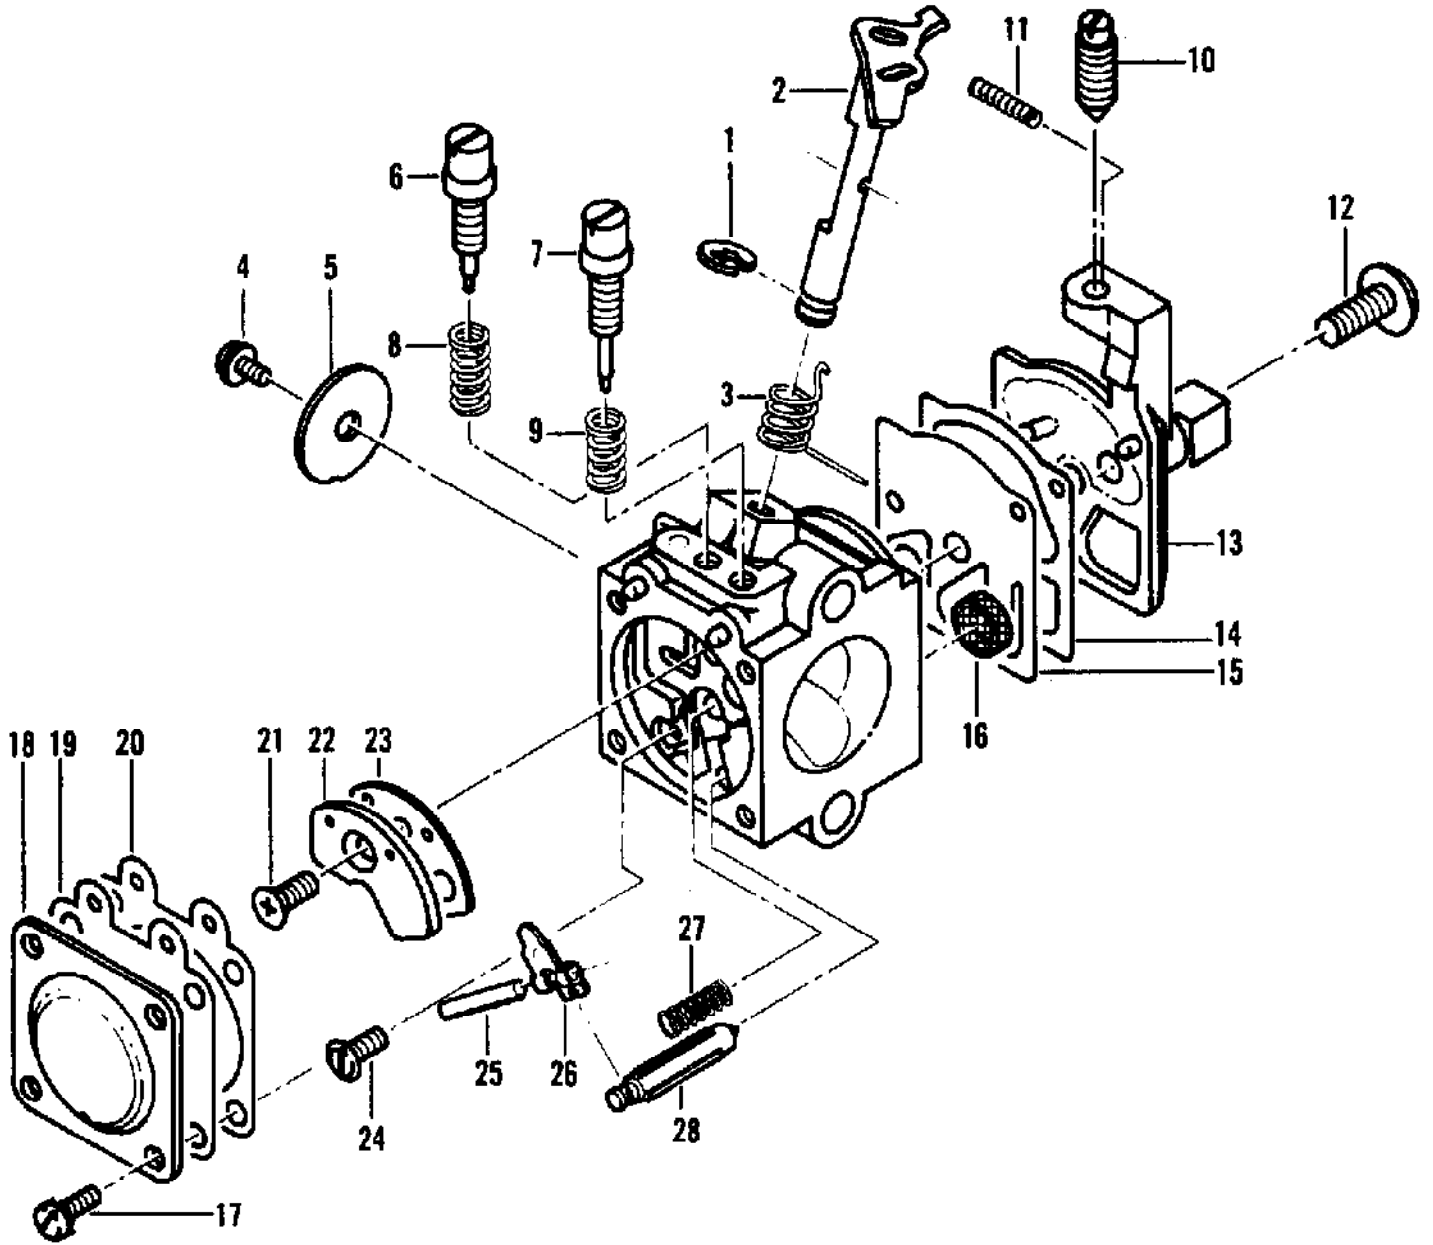

Ref #	Part Number	Qty	Description
	94496A	1	Carburetor Asy - Walbro (WA-52)
1	94749	1	Ring - Shaft retainer
2	94752	1	Shaft Asy - Throttle
3	94765	1	Spring - Throttle return
4	83755	1	Screw - Valve
5	94753	1	Valve - Throttle
6	94766	1	Needle - Idle adjust
7	94767	1	Needle - Hi speed
8	94763	1	Spring - Idle needle
9	67502	1	Spring - Hi speed needle
10	94762	1	Screw - Idle adjust
11	67504	1	Spring - Friction
12	94760	1	Screw - Pump cover
13	94751	1	Cover - Pump
14	94754	1	Gasket - Pump
15	94758	1	Diaphragm - Pump
16	94769	1	Screen - Inlet
17	80529	4	Screw - Diaphragm cover
18	94750	1	Cover - Metering diaphragm
19	94759	1	Diaphragm Asy - Metering
20	94755	1	Gasket - Metering diaphragm
21	94761	1	Screw - Circuit plate
22	94771	1	Plate - circuit
23	94756	1	Gasket - circuit
24	67500	1	Screw - Metering lever
25	94770	1	Pin - Metering lever
26	94772	1	Lever - Metering
27	94764	1	Spring - Metering lever
28	67491	1	Valve - Inlet needle
	94775		Kit - Gasket/Diaphragm
	94774		Kit - Repair

Ref #	Part Number	Qty	Description
1	93529	2	Bolt - Shoulder
2	93530A	4	Spring - Mount
3	92704	1	Mount
4	94038	1	Hub - Mount
	213230		Handle Assembly
	213231		Handle Assembly
	213235		Handle Assembly
5	111032	A/R	Screw - Pan hd 10-16 x 5/8
6	92704	1	Mount
7	94038	1	Hub - Mount
8	213229	1	Handle - Right half
9	213224	1	Handle - Long right
10	213228	1	Handle - Left half
11	213226	1	Handle - Long left
12	101326	1	Nut - Hx lock 10-24
13	104400	1	Screw - Pan hd 10-24 x 1-1/4
14	95042	1	Weight - Handle
15	93310	1	Trigger - Safety
16	93515	1	Spring - Trigger
17	213232	1	Trigger - Throttle
18	213234	1	Wire Assembly - Throttle
19	213233	1	Wire Assembly - Throttle
20	110706	1	Screw - Pan hd 8-18 x 1/2
21	62451	1	Contact - Ignition switch
22	93505A	1	Wire - Stop switch (PM 310/320)
23	94039	1	Wire - Stop switch (PM 330)
24	68846	1	Button - Stop switch