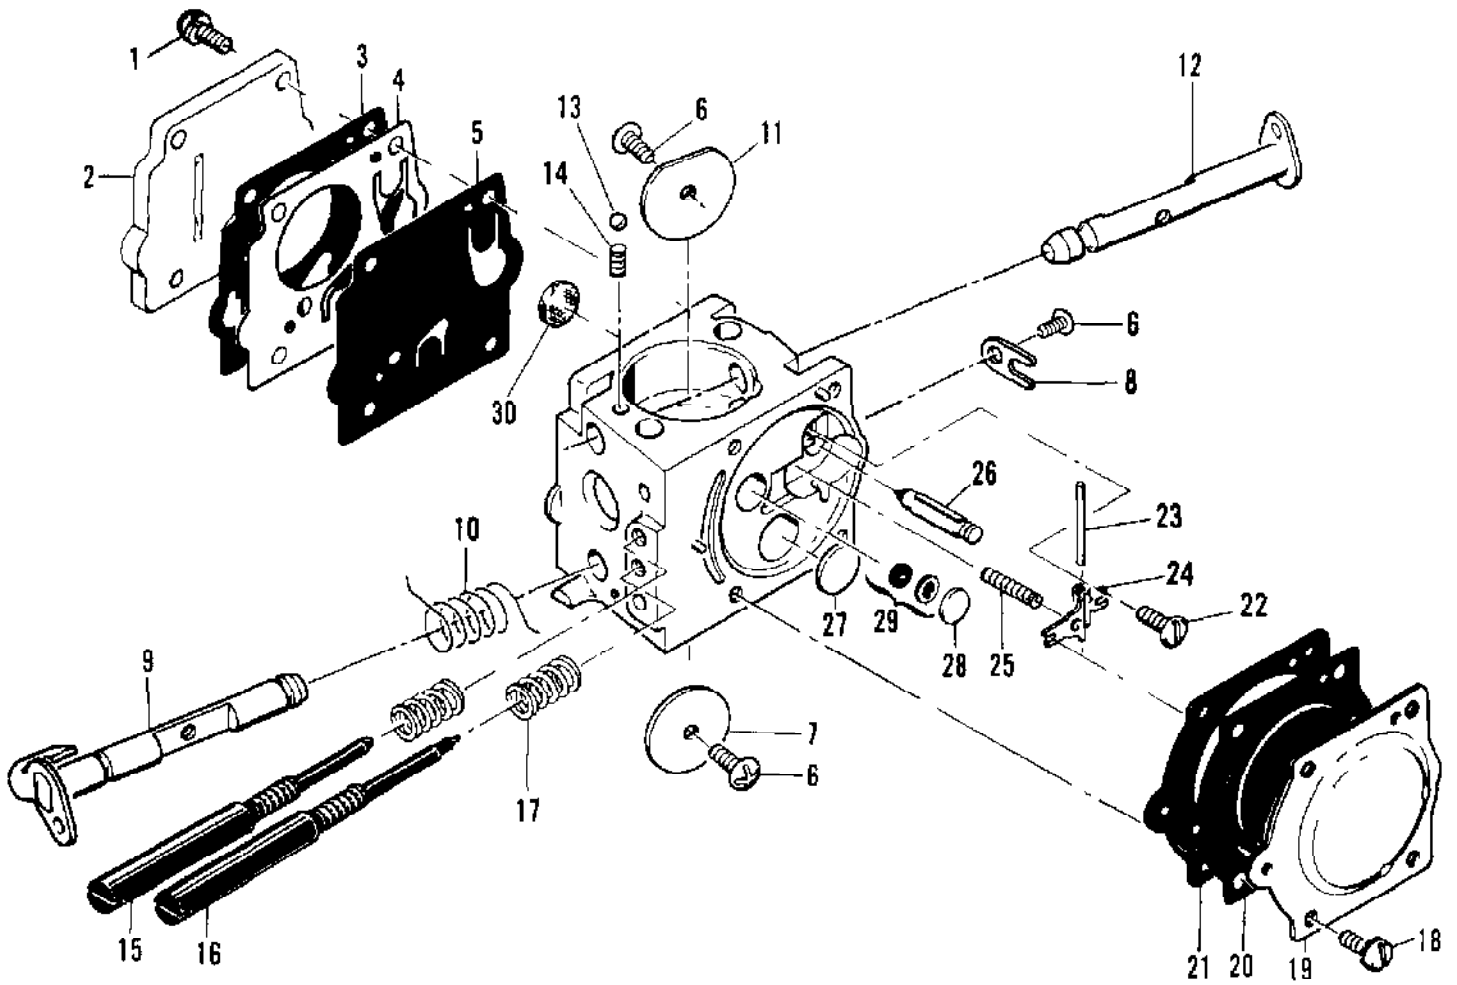

Ref #	Part Number	Qty	Description
	85916	1	Carburetor Asy - HS 111A
1	52933	4	Screw - Pump cover
2	66628	1	Cover - Pump
3	66629	1	Gasket - Cover
4	66630	1	Diaphragm - Fuel pump
5	48780	1	Screw - Clip retainer
6	66646	1	Clip - Throttle shaft
7	48780	1	Screw - Plate
8	51720	1	Plate - Throttle
9	83546	1	Shaft Asy - Throttle
10	67136	1	Spring - Throttle return
11	65856	1	Plate - Choke
12	83725	1	Shaft Asy - Choke
13	100071	1	Ball - Choke friction
14	52930	1	Spring - Choke friction
15	86169	1	Needle - High speed
16	52936	1	Spring - High Speed needle
17	86170	1	Needle - Idle
18	67133	1	Spring - Idle needle
19	51721	4	Screw - Diaphragm cover
20	83724	1	Cover - Diaphragm
21	66632	1	Diaphragm - Metering
22	66633	1	Gasket - Diaphragm
23	83479	1	Screw - Lever pin
24	66636	1	Pin - Lever
25	66638	1	Lever - Metering
26	66404	1	Spring - Lever
27	66637	1	Valve - Needle
28	66623	1	Screen - Fuel inlet
29	83729	1	Check Valve - Nozzle
30	66622	1	Plug - Welch

Ref #	Part Number	Qty	Description
	92988		CHAIN BRAKE Asy
1	102500	1	Screw - Pan hd 10-24 x 1/2
2	91273	1	Washer - Special
3	93076	1	Lever Asy
4	93077	1	Pin Asy - Roller
5	93085	1	Spring - Brake
6	93083	1	Latch
7	93669	1	Pivot - Latch
8	93081	1	Band - Brake
9	93082	1	Pin - Band Anchor
10	92987	1	Housing Asy - Brake
11	110527	1	Screw - Fil hd 10-24 x 2-3/4
12	110264	1	Washer - #10
13	61705	1	Nut - Bar adjusting
14	100002	1	Washer - #10
15	102067	1	Nut - Hx 10-24
16	91246	1	Pin - Lever pivot
17	91245	1	Washer - Thrust