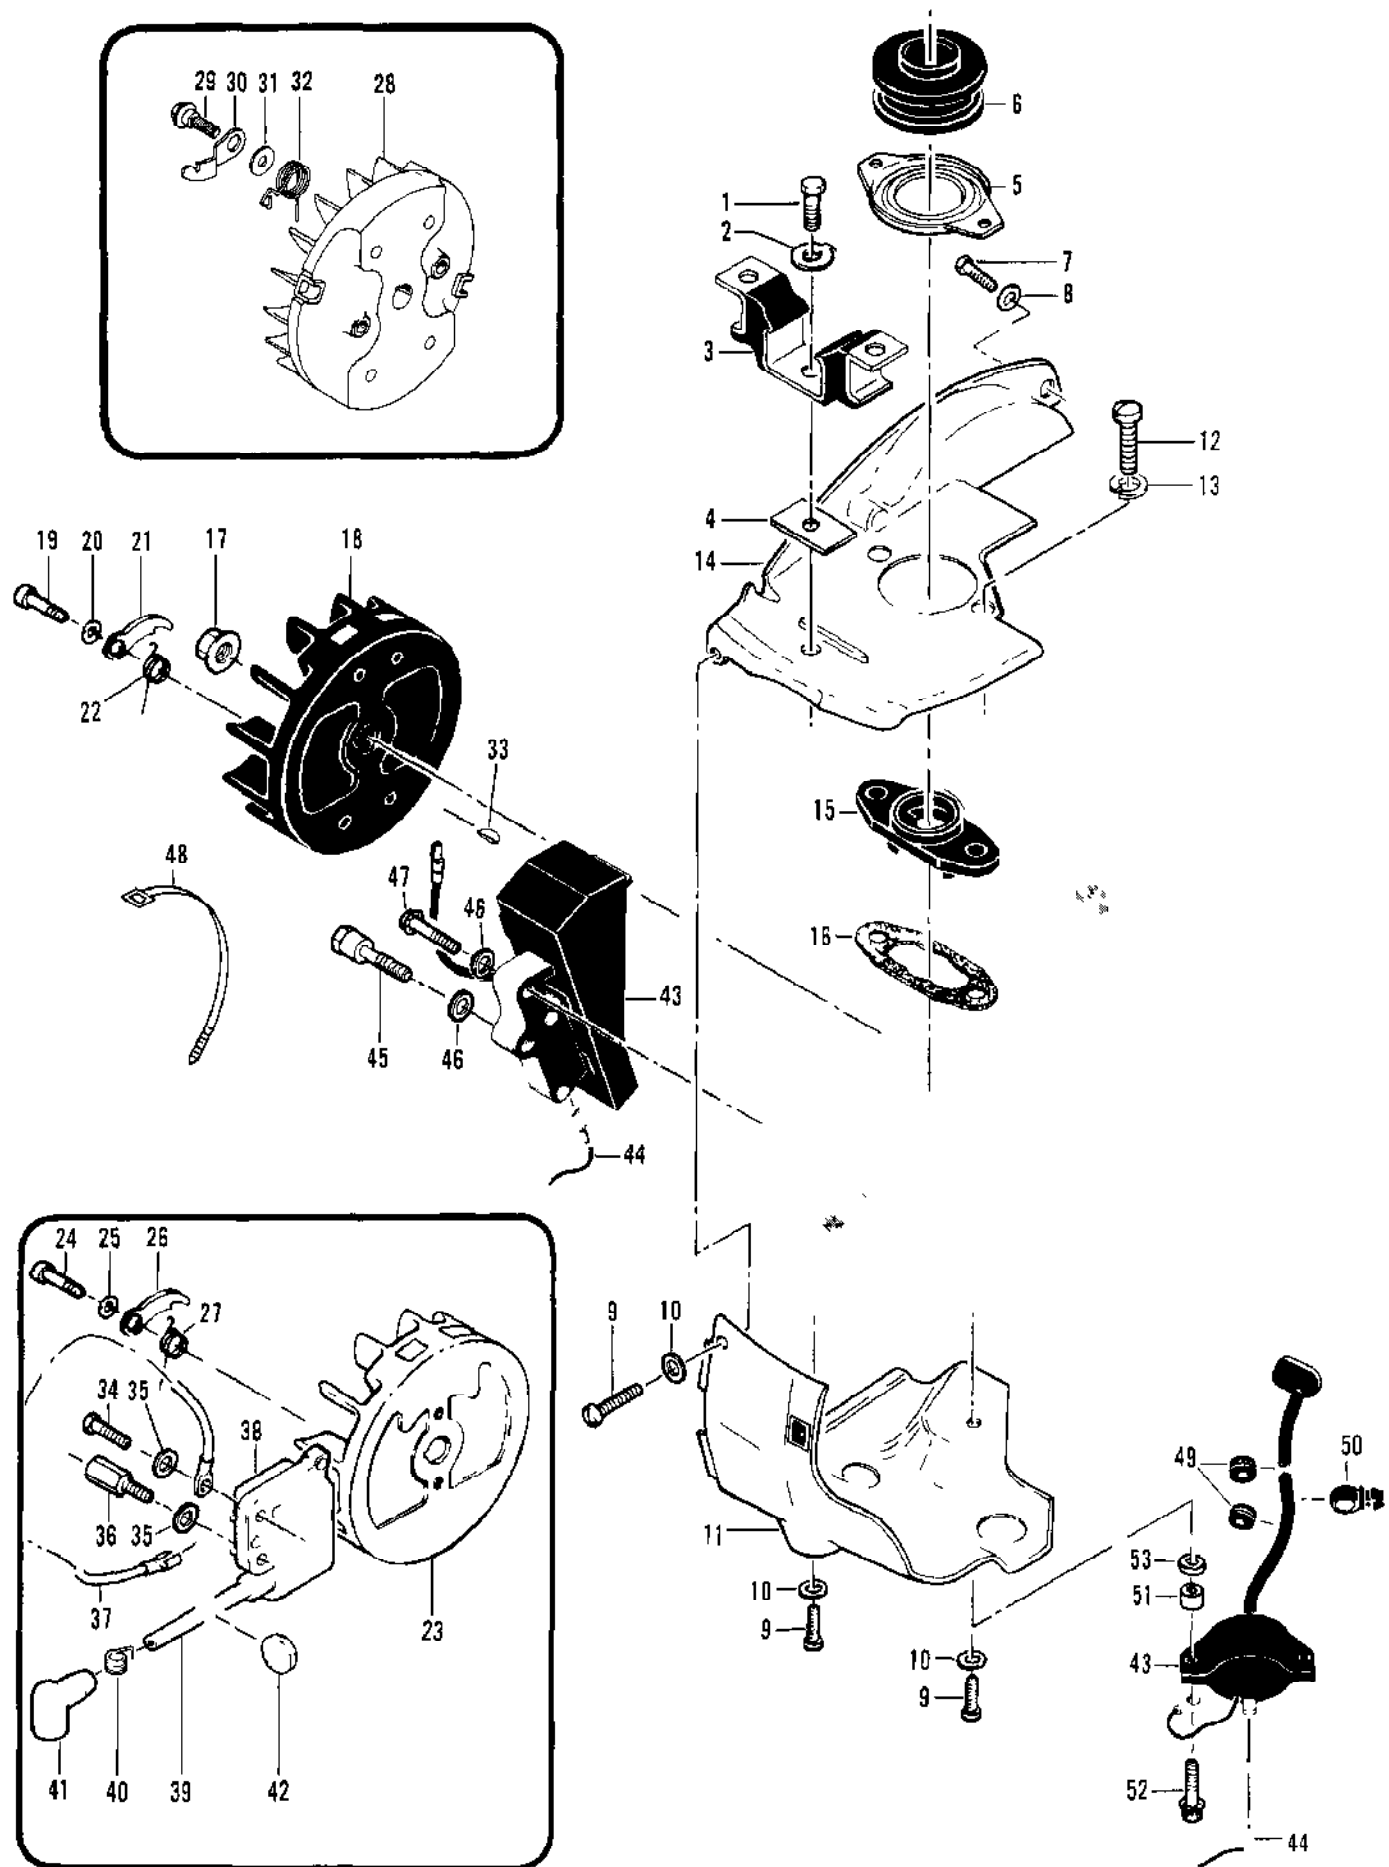

Ref #	Part Number	Qty	Description
1	83811	1	Screw - Special
2	69924	1	Lockplate
3	91578A	1	Mount - Rear
3	93925	1	Mount - Rear
4	84619	1	Insulator
5	86175	1	Clamp Asy - Boot
6	88834A	1	Boot - Port
7	110776	1	Screw - Fil hd 8-32 x 3/8
8	100057	1	Lockwasher - #8
9	102500	AR	Screw - Pan hd 10-24 x 1/2
10	100002	AR	Washer - #10
11	92815	1	Shroud - Lower
11	86314A	1	Shroud - Lower
12	104396	2	Screw - Pan hd 10-24 x 3/4
13	101194	2	Lockwasher - #10
14	88835A	1	Shroud - Upper
15	87844	1	Insulator - Inlet
16	88740	1	Gasket - Insulator
17	110703	1	Nut - Hex 3/8-24
18	92886	1	Flywheel Asy (black)
19	88804	2	Screw - Special
20	83241	2	Washer - Special
21	67546	2	Pawl - Starter
22	67545	2	Spring - Pawl
23	86068	1	Flywheel Asy
24	88804	2	Screw - Special
25	83241	2	Washer - Special
26	67546	2	Pawl - Starter
27	67545	2	Spring - Pawl
28	86068A	1	Flywheel Asy
29	93464	2	Screw - Pawl
30	93198	2	Pawl - Starter
31	93469	2	Washer - Pawl
32	93197	2	Spring - Pawl
33	100106	1	Key - Woodruff
34	110127	1	Screw - Hx hd 10-24 x 7/8 (SEMS)
35	100002	2	Washer - #10
36	83512	1	Stud - Special
37	85798	1	Wire Asy - Ground
38	92785	1	Electronic Ignition Asy
39	92796	1	Wire Asy - Spark Plug
40	102556	1	Connector
41	95266	1	Boot
42	110995	1	Grommet
43	95237	1	Kit - Electronic ignition
44	92848	1	Wire Asy - Primary
	92889		Stud - Fan Housing
45		1	Mounting
46	100002	2	Washer - #10
47	103947	1	Screw - Hx 10-24 x 1.0
48	93273	1	Tie Cable
49	100268	2	Grommet
50	110973	1	Clip - Guide .375
51	92890	2	Spacer - Transformer
52	110749	2	Screw - Hx W 10-24 x 1-1/8