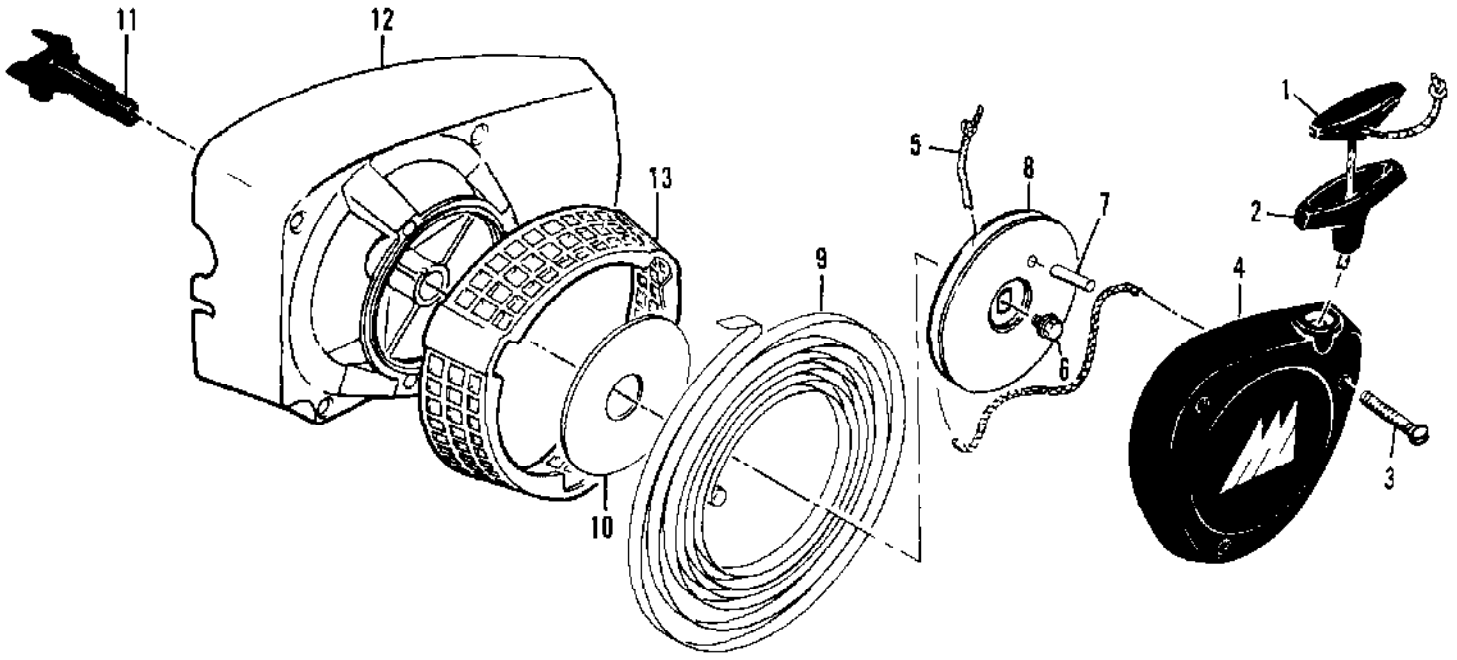

Ref #	Part Number	Qty	Description
	87821	1	Carburetor Asy - SDC 38A
1	67501	4	Screw - Pump cover
2	88731	1	Kit - Pump cover
3	88617	1	Gasket - Cover
4	67498	1	Diaphragm - Check valve
5	83114	1	Diaphragm - Fuel pump
6	47690	3	Screw - Plate
7	83762	1	Plate - Throttle
8	67489	1	Clip - Shaft
9	85980	1	Shaft Asy - Throttle
10	85981	1	Spring - Throttle return
11	67490	1	Plate - Choke
12	67488	1	Shaft Asy - Choke
13	100302	1	Ball - Choke friction
14	67504	1	Spring - Choke friction
15	85979	1	Needle - High Speed
16	85982	1	Needle - Idle
17	67502	2	Spring - Needle
18	70798	4	Screw - Diaphragm
19	83761	1	Cover - Diaphragm
20	67499	1	Diaphragm - Metering
21	67496	1	Gasket - Diaphragm
22	67500	1	Screw - Lever pin
23	67508	1	Pin - Lever
24	67509	1	Lever - Inlet
25	67503	1	Spring - Lever
26	67491	1	Valve - Needle
27	71690	1	Plug - 3/8
28	69506	1	Plug - 5/16
29	83758	1	Kit - Valve & Seat Asy
30	67507	1	Screen - Fuel
	67482		Gasket Kit
	85987		Repair Kit

Ref #	Part Number	Qty	Description
	92988		CHAIN BRAKE Asy
1	102500	1	Screw - Pan hd 10-24 x 1/2
2	91273	1	Washer - Special
3	93076	1	Lever Asy
4	93077	1	Pin Asy - Roller
5	93085	1	Spring - Brake
6	93083	1	Latch
7	93669	1	Pivot - Latch
8	93081	1	Band - Brake
9	93082	1	Pin - Band Anchor
10	92987	1	Housing Asy - Brake
11	110527	1	Screw - Fil hd 10-24 x 2-3/4
12	110264	1	Washer - #10
13	61705	1	Nut - Bar adjusting
14	100002	1	Washer - #10
15	102067	1	Nut - Hx 10-24
16	91246	1	Pin - Lever pivot
17	91245	1	Washer - Thrust