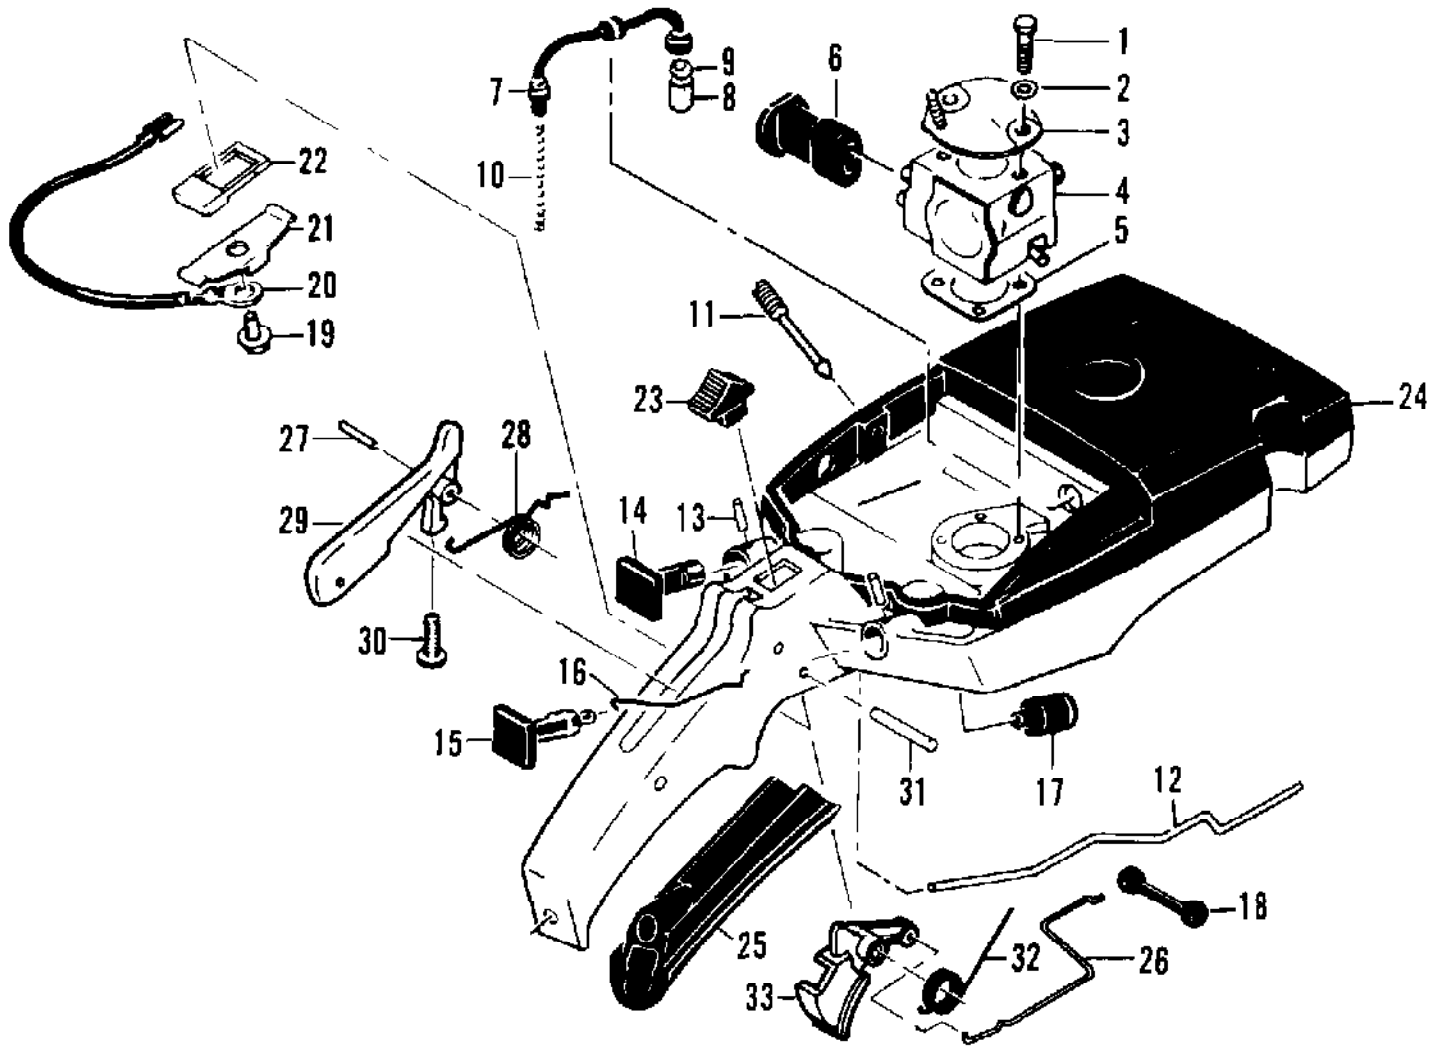

Ref #	Part Number	Qty	Description
1	110894	2	Screw - Hx hd 10-24 x 2-1/8
2	110964	2	Washer
3	69952	1	Bracket - Air Cleaner
4			Carburetor Asy See "Carburetor Assembly (Zama C-2)", "Carburetor Assembly (SDC 38A)" and "Carburetor Assembly (HS 111A)" illustration and parts list.
5	86189	1	Gasket - Carburetor
6	69629	1	Boot - Carburetor controls
6	85901	1	Boot - Carburetor controls
7	64848	1	Hose Assembly - Fuel
8	63932	1	Filter - Fuel
9	100440	1	Washer
10	67944	1	Spring - Hose
11	86273	1	Screw -Idle speed
12	92903	1	Rod - Oiler
13	105673	2	Pin - Roll 3/32 x 9/16
14	63044	1	Button - Oiler
15	69630	1	Button - Choke
16	69631	1	Rod - Choke
17	69597	2	Boot - Control rod
18	69043	1	Snubber - Rod
19	110706	1	Screw - Fil hd 8-18 x 1/2
20	83661	1	Wire Asy - Stop switch
20	92888	1	Wire Asy - Stop switch
21	62451	1	Contact - Switch
22	62950A	1	Base - Switch
23	68846	1	Button - Switch
24	94025	1	Tank/Control Asy
25	89320	1	Insert - Handle grip
26	92155	1	Rod - Throttle
27	105654	1	Pin - Roll 1/8 x 7/8
28	92154	1	Spring - Trigger release
29	94275	1	Release Asy - Trigger
30	111012	1	Screw - Pan hd 4-40 x 5/16
31	110378	1	Pin - Roll 3/16 x 15/16
32	92152	1	Spring - Trigger
33	92151A	1	Trigger - Throttle
	87821		Carburetor Asy
	93789		Carburetor Asy
	85916		Carburetor Asy