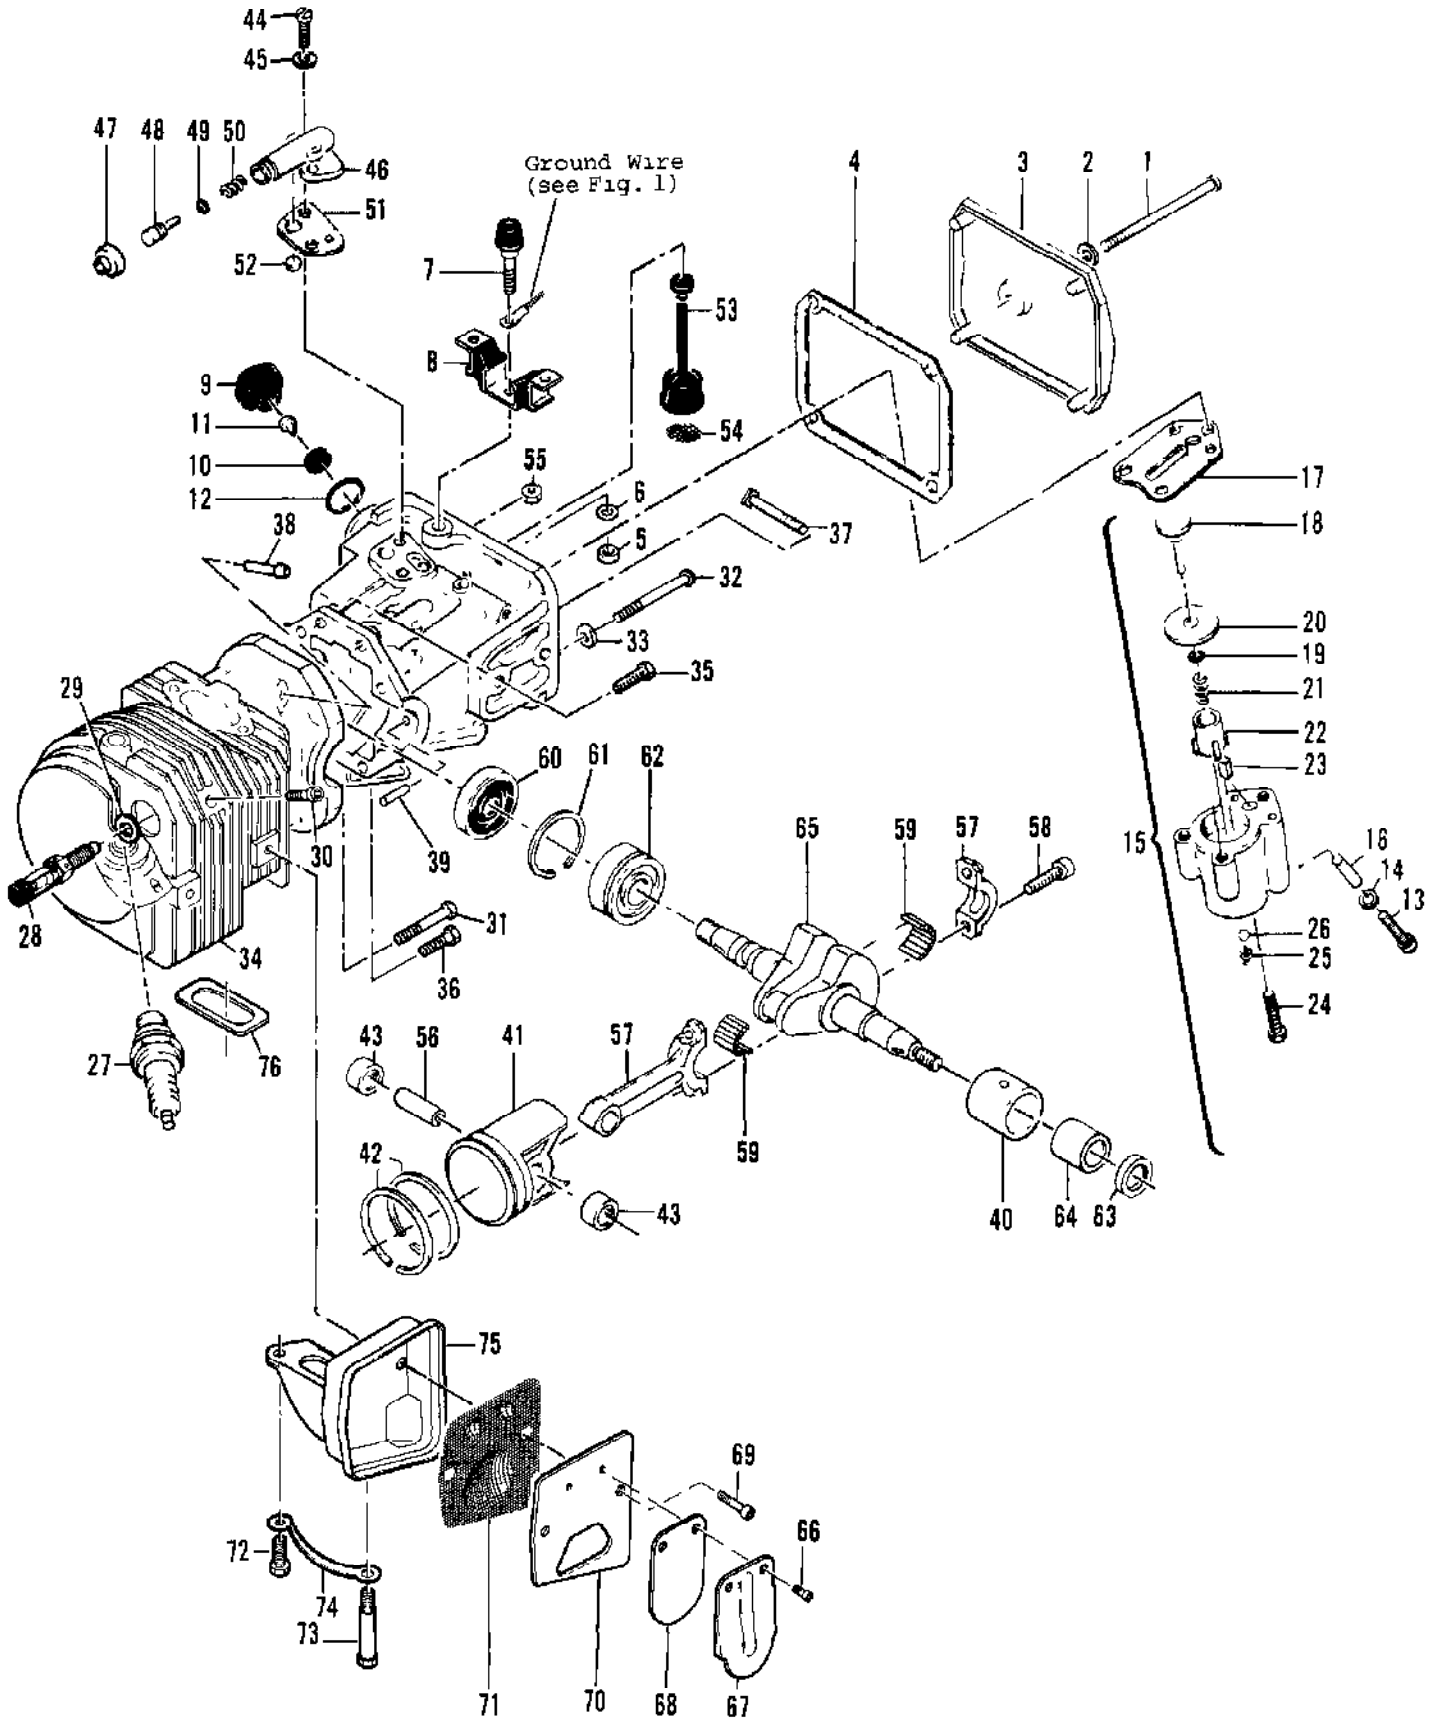

Ref #	Part Number	Qty	Description
1	110291	1	Screw - Pan hd 10-24 x 2-5/8
2	110921	1	Washer - Sealing
3	86304	1	Cover - Oil tank
4	86306	1	Gasket - Cover
5	101143	1	Nut - Hx 1/4-20
6	102523	1	Washer - 1/4
7	69832	1	Bumper - Front
8	91582A	1	Mount - Front
8	93926	1	Mount - Front
9	87270	1	Cap - Oil tank
10	87269	1	Retainer - Valve
11	86402	1	Valve
12	101148	1	"O" Ring
13	110865	1	Screw - Skt hd 10-24 x 7/8
14	100003	1	Washer - #10
15	89115B	1	Pump Asy - Pulse
16	91774	1	Sleeve
17	92818		Seal - Pulse pump
18	60260B	1	Piston Asy - Pump
19	105603	1	"O" Ring
20	86182	1	Ring - Piston
21	60259	1	Spring - Piston
22	62227	1	Sleeve - Adjustment
23	91259	1	Pad - Oil pump
24	110386	1	Screw - Hx hd 8-32 x 1
25	92844	1	Spring - Outlet valve
26	102809	1	Ball - Outlet valve
27	63097	1	Spark Plug Used on models 600439A.
27	63432	1	Spark Plug Used on models 600439D, 600439F and 600439J.
27	93017	1	Spark Plug Used on models 600439B and 600439E.
28	94273	1	Valve - DSP
29	85505	1	Washer - Valve
30	110681	1	Screw - Skt hd 10-24 x 1/4
31	110644	1	Screw - Hx hd 8-32 x 1-1/2
32	62106	4	Screw Asy - Sealing
33	62842	4	Washer - Sealing
34	95167	1	Kit - Cyl., C' case, piston
35	110288	2	Screw - Hx hd 8-32 x 3/4
36	110963	1	Screw Hx hd 8-32 x 1W
37	62065	2	Bolt - Bar mounting
38	69600	1	Nipple - Pulse line
39	110851	1	Pin - Dowel
40	87152	1	Insert - Bearing
41	92518	1	Piston Asy "A"
	92519	1	Piston Asy "B"
	92520	1	Piston Asy "C"
42	87854	1	Ring Set - Piston
43	111021	2	Bearing - Needle
44	110338	2	Screw - Pan hd 8-32 x 1/2
45	110613	2	Washer - #8
46	84156	1	Housing - Pump
47	62262	1	Cap - Housing
48	92902	1	Plunger - Pump
49	105614	1	"O" Ring