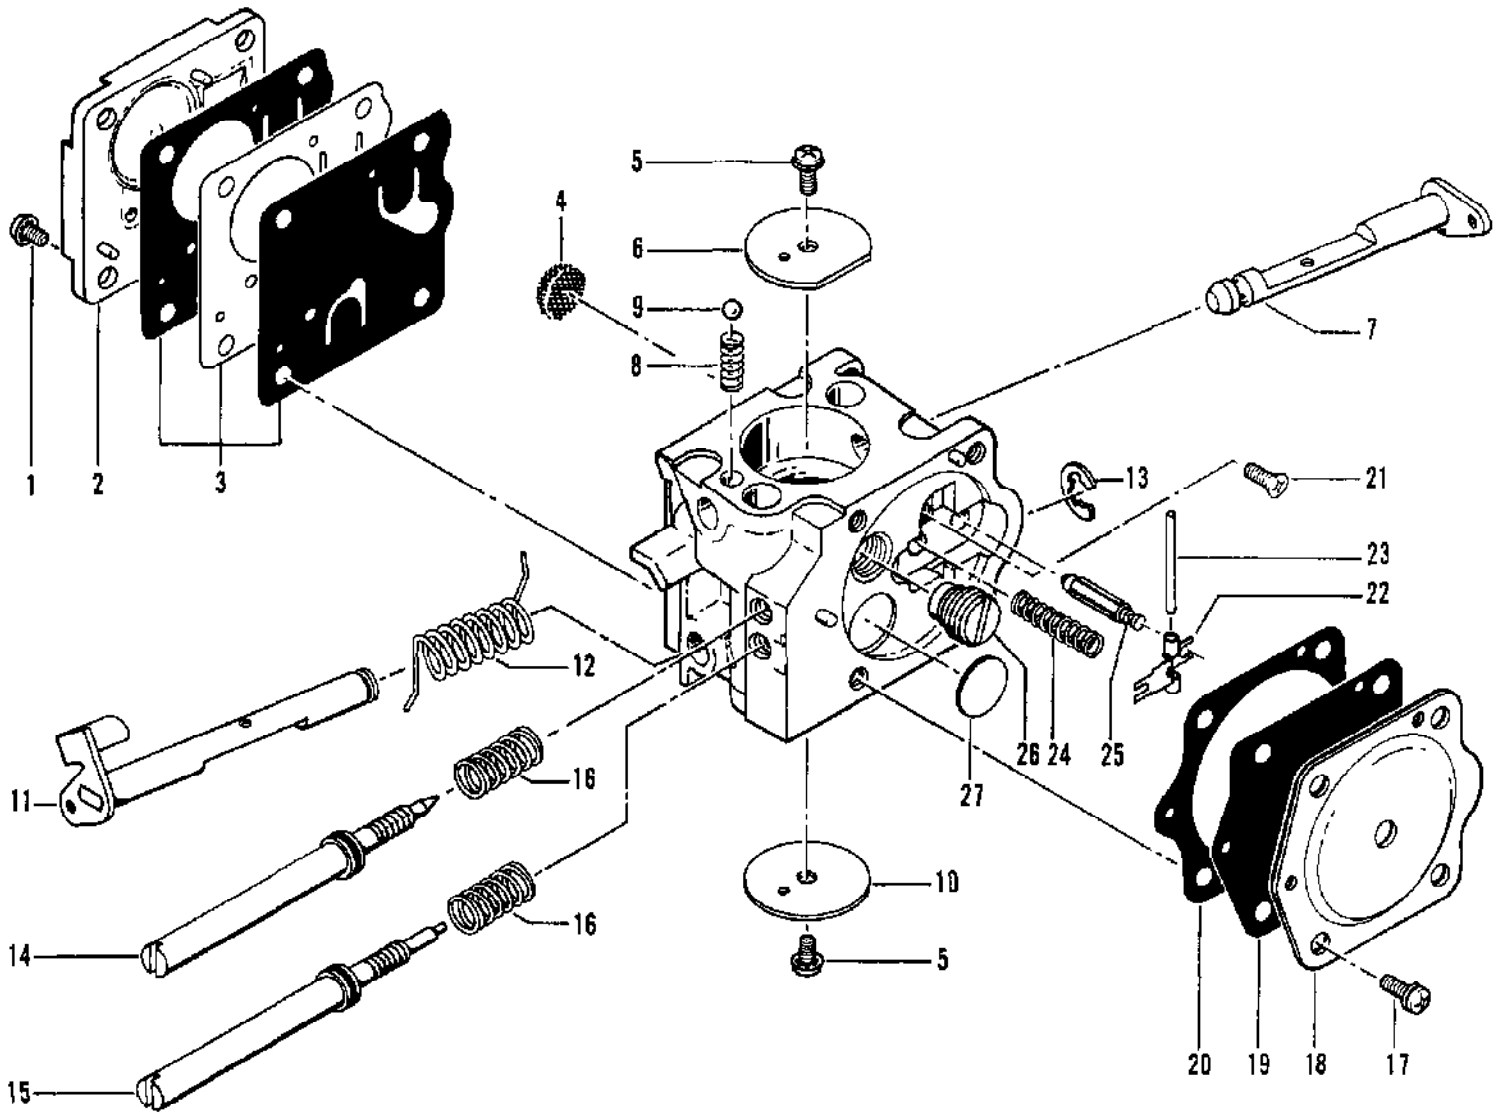

Ref #	Part Number	Qty	Description
	85916	1	Carburetor Asy - HS 111A
1	52933	4	Screw - Pump cover
2	66628	1	Cover - Pump
3	66629	1	Gasket - Cover
4	66630	1	Diaphragm - Fuel pump
5	48780	1	Screw - Clip retainer
6	66646	1	Clip - Throttle shaft
7	48780	1	Screw - Plate
8	51720	1	Plate - Throttle
9	83546	1	Shaft Asy - Throttle
10	67136	1	Spring - Throttle return
11	65856	1	Plate - Choke
12	83725	1	Shaft Asy - Choke
13	100071	1	Ball - Choke friction
14	52930	1	Spring - Choke friction
15	86169	1	Needle - High speed
16	52936	1	Spring - High Speed needle
17	86170	1	Needle - Idle
18	67133	1	Spring - Idle needle
19	51721	4	Screw - Diaphragm cover
20	83724	1	Cover - Diaphragm
21	66632	1	Diaphragm - Metering
22	66633	1	Gasket - Diaphragm
23	83479	1	Screw - Lever pin
24	66636	1	Pin - Lever
25	66638	1	Lever - Metering
26	66404	1	Spring - Lever
27	66637	1	Valve - Needle
28	66623	1	Screen - Fuel inlet
29	83729	1	Check Valve - Nozzle
30	66622	1	Plug - Welch

Ref #	Part Number	Qty	Description
	87821	1	Carburetor Asy - SDC 38A
1	67501	4	Screw - Pump cover
2	88731	1	Kit - Pump cover
3	88617	1	Gasket - Cover
4	67498	1	Diaphragm - Check valve
5	83114	1	Diaphragm - Fuel pump
6	47690	3	Screw - Plate
7	83762	1	Plate - Throttle
8	67489	1	Clip - Shaft
9	85980	1	Shaft Asy - Throttle
10	85981	1	Spring - Throttle return
11	67490	1	Plate - Choke
12	67488	1	Shaft Asy - Choke
13	100302	1	Ball - Choke friction
14	67504	1	Spring - Choke friction
15	85979	1	Needle - High Speed
16	85982	1	Needle - Idle
17	67502	2	Spring - Needle
18	70798	4	Screw - Diaphragm
19	83761	1	Cover - Diaphragm
20	67499	1	Diaphragm - Metering
21	67496	1	Gasket - Diaphragm
22	67500	1	Screw - Lever pin
23	67508	1	Pin - Lever
24	67509	1	Lever - Inlet
25	67503	1	Spring - Lever
26	67491	1	Valve - Needle
27	71690	1	Plug - 3/8
28	69506	1	Plug - 5/16
29	83758	1	Kit - Valve & Seat Asy
30	67507	1	Screen - Fuel
	67482		Gasket Kit
	85987		Repair Kit