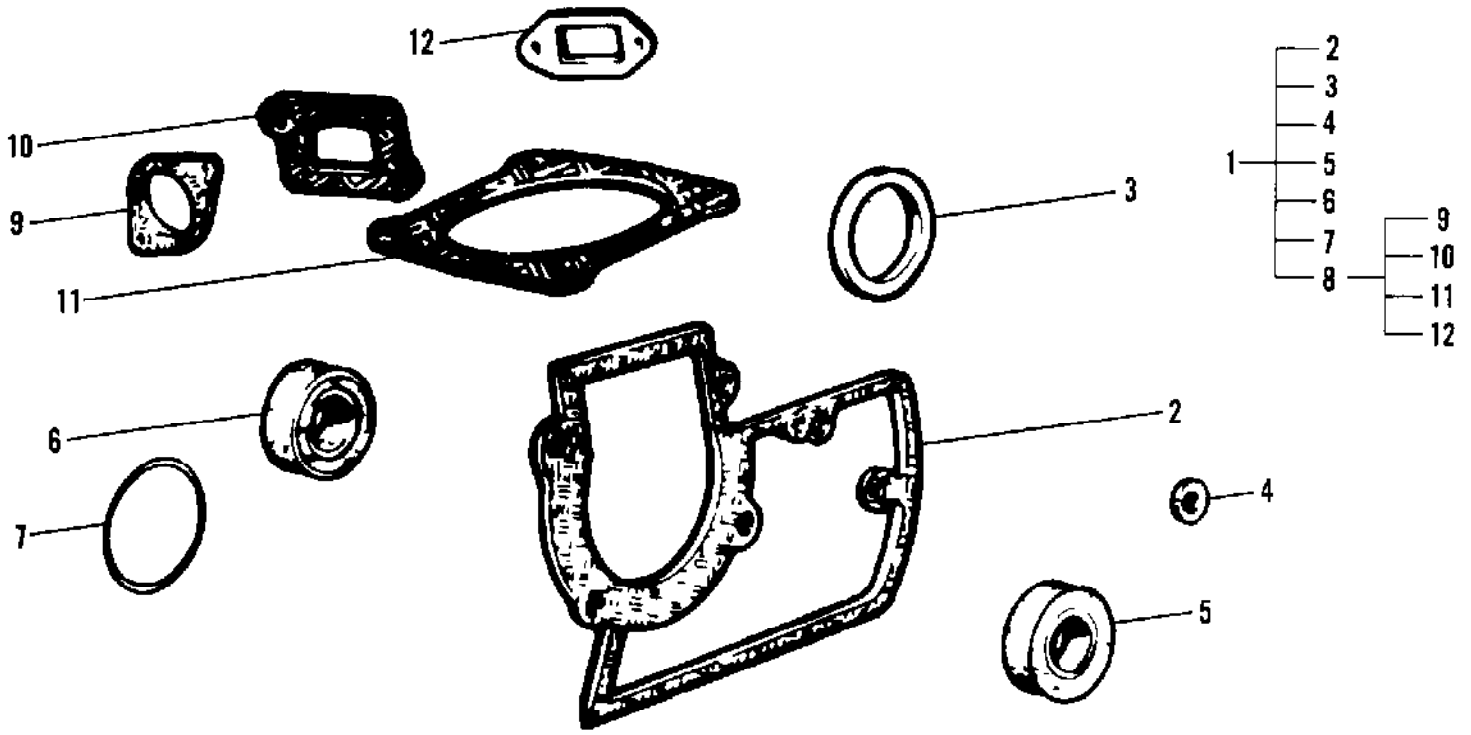

Ref #	Part Number	Qty	Description
1	237197	1	Kit, Gasket (10 piece)
2	227391	1	Gasket
3	227459	1	Gasket
4	235219	1	O-Ring
5	227499	1	Seal, Oil
6	227540	1	Seal, Oil
7	227420	1	O-Ring, Fuel Cap
8	237198	1	Kit, Gasket (4 pc.)
9	227417	1	Gasket
10	227395	1	Gasket
11	227393	1	Gasket, Cylinder
12	227483	1	Gasket