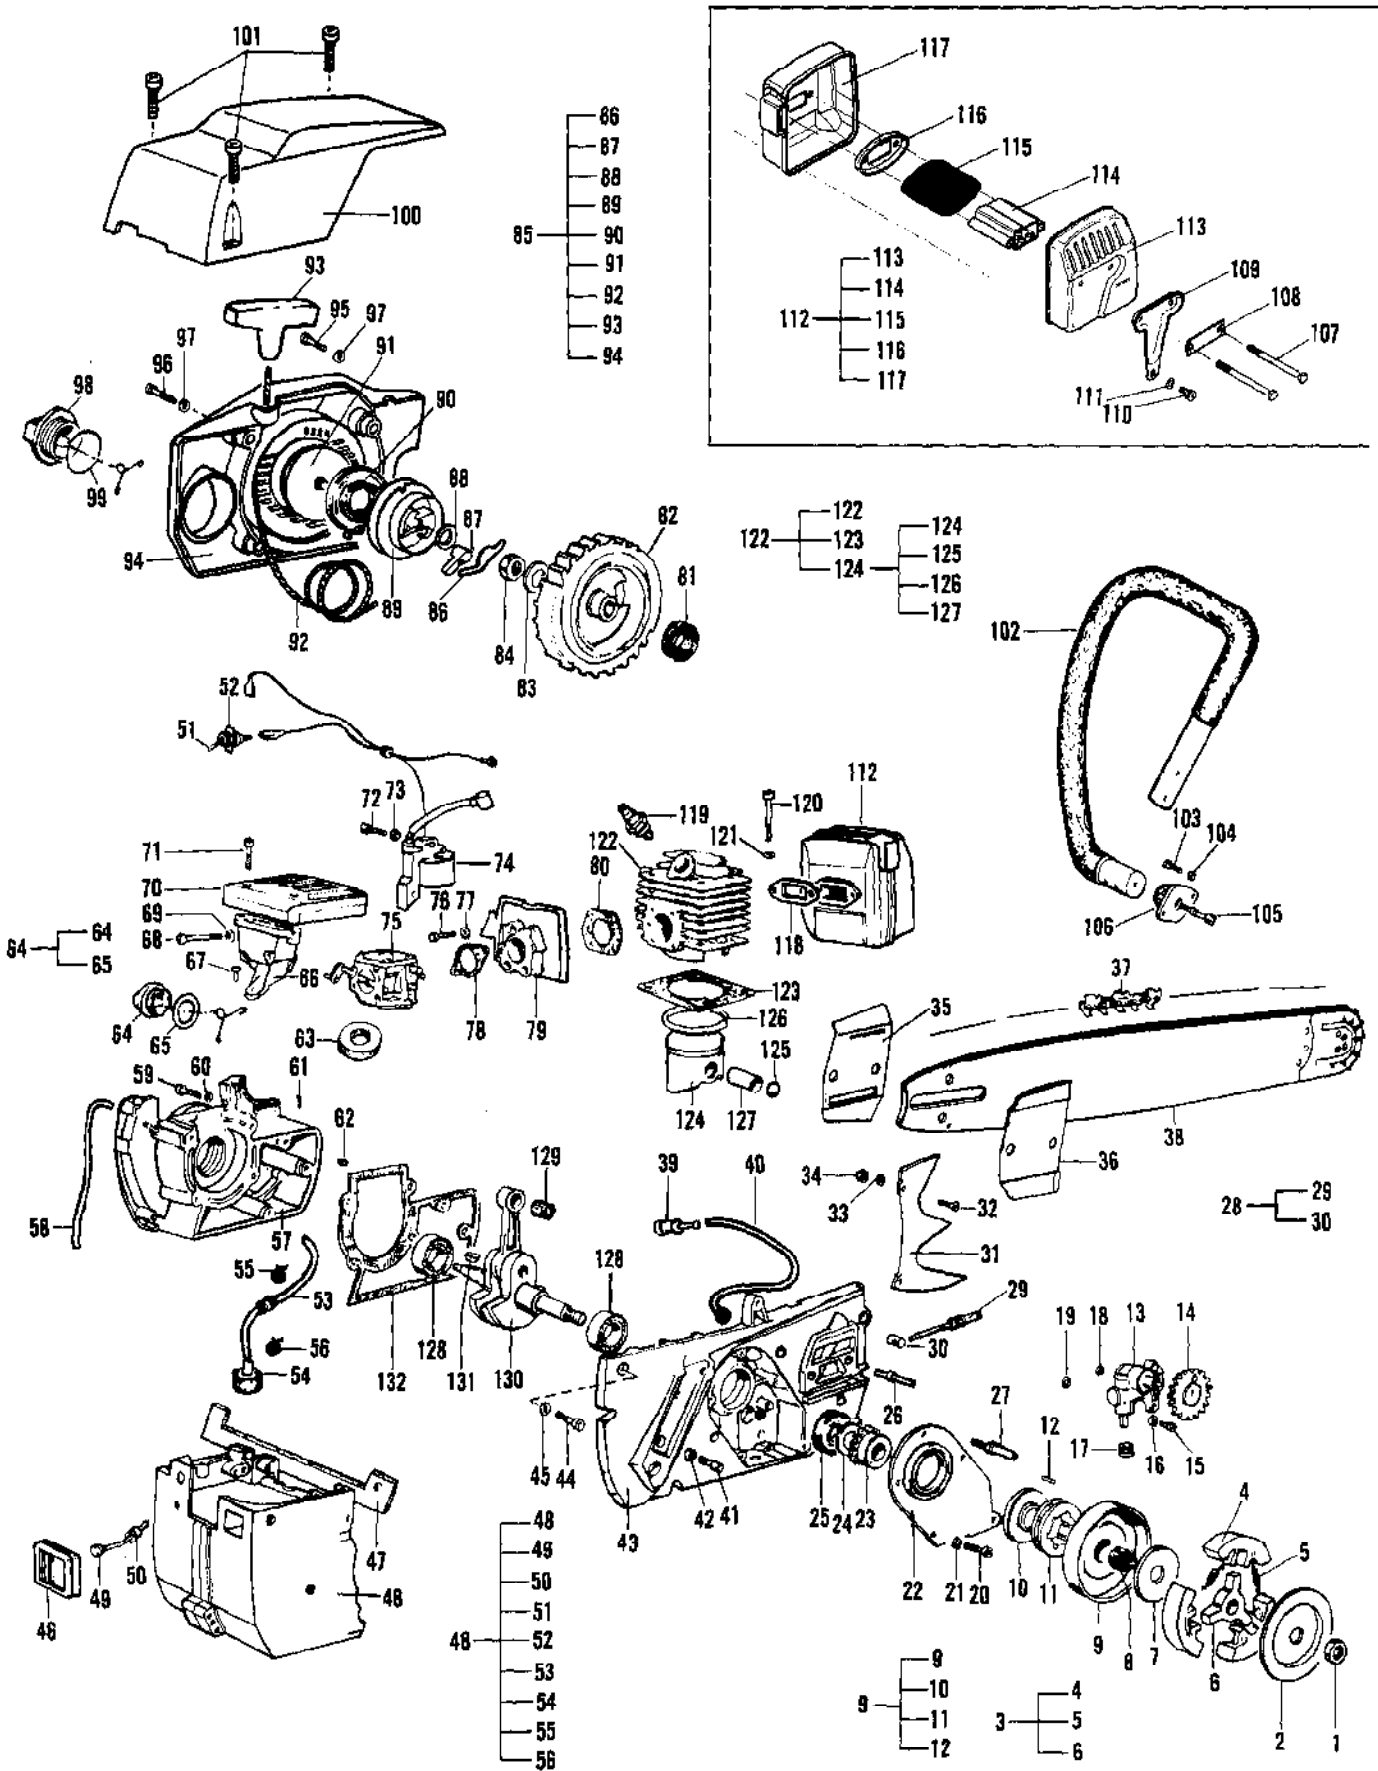

Ref #	Part Number	Qty	Description
1	227364	1	Nut See Torque Table in "Bar and Chain Information" illustration and parts list.
1	227364	1	Clutch Nut Torque 265 lbs./in.
2	227363	1	Plate, Dust
3	227519	1	Kit, Clutch
4	227359	3	Shoe, Clutch
5	227360	3	Spring, Clutch
6	227358	1	Rotor, Clutch
7	227362	1	Plate, Clutch
8	227329	1	Bearing, Needle
9	227545	1	Drum & Sprocket .375
10	227389	1	Spacer
11	227547	1	Sprocket, .375
12	227548	1	Pin, 2.5 x 13.9
13	227530	1	Oil Pump Assembly
14	227385	1	Gear, Driven
15	227569	2	Screw, M4 x 14
16	227630	2	Washer, D4
17	227383	1	Adjusting Knob
18	235219	1	O-Ring See "Engine Gasket Kits" illustration and parts list.
19	240047	1	Washer
20	227611	5	Screw, M4 x 12
21	227627	5	Washer, D4
22	227390	1	Cover, Oil Pump
23	227387	1	Gear
24	227388	1	Spacer
25	227499	1	Seal, Oil See "Engine Gasket Kits" illustration and parts list.
26	240657	2	Stud, Bar Fix
27	227367	1	Stop, Chain
28	227516	1	Kit, Chain Tension
29	227365	1	Screw, Adjusting
30	240656	1	Nut, Bar Adjusting
31	227371	1	Spike
32	227616	2	Screw, M5 x 16
33	227626	2	Washer, D5
34	235642	2	Nut, M5
35	240658	1	Plate, Bar Protector
36	227369	1	Plate, Bar
37		1	Chain See "Bar and Chain Information" illustration and parts list.
38		1	Bar See "Bar and Chain Information" illustration and parts list.
39	227464	1	Oil Filter
40	227461	1	Hose, Oil
41	227564	1	Screw, M5 x 20 See Torque Table in "Bar and Chain Information" illustration and parts list.
41	227564	1	Crankcase Screw
42	227626	1	Washer, D5
43	237512	1	Crankcase, Right
44	227563	1	Screw, M5 x 16