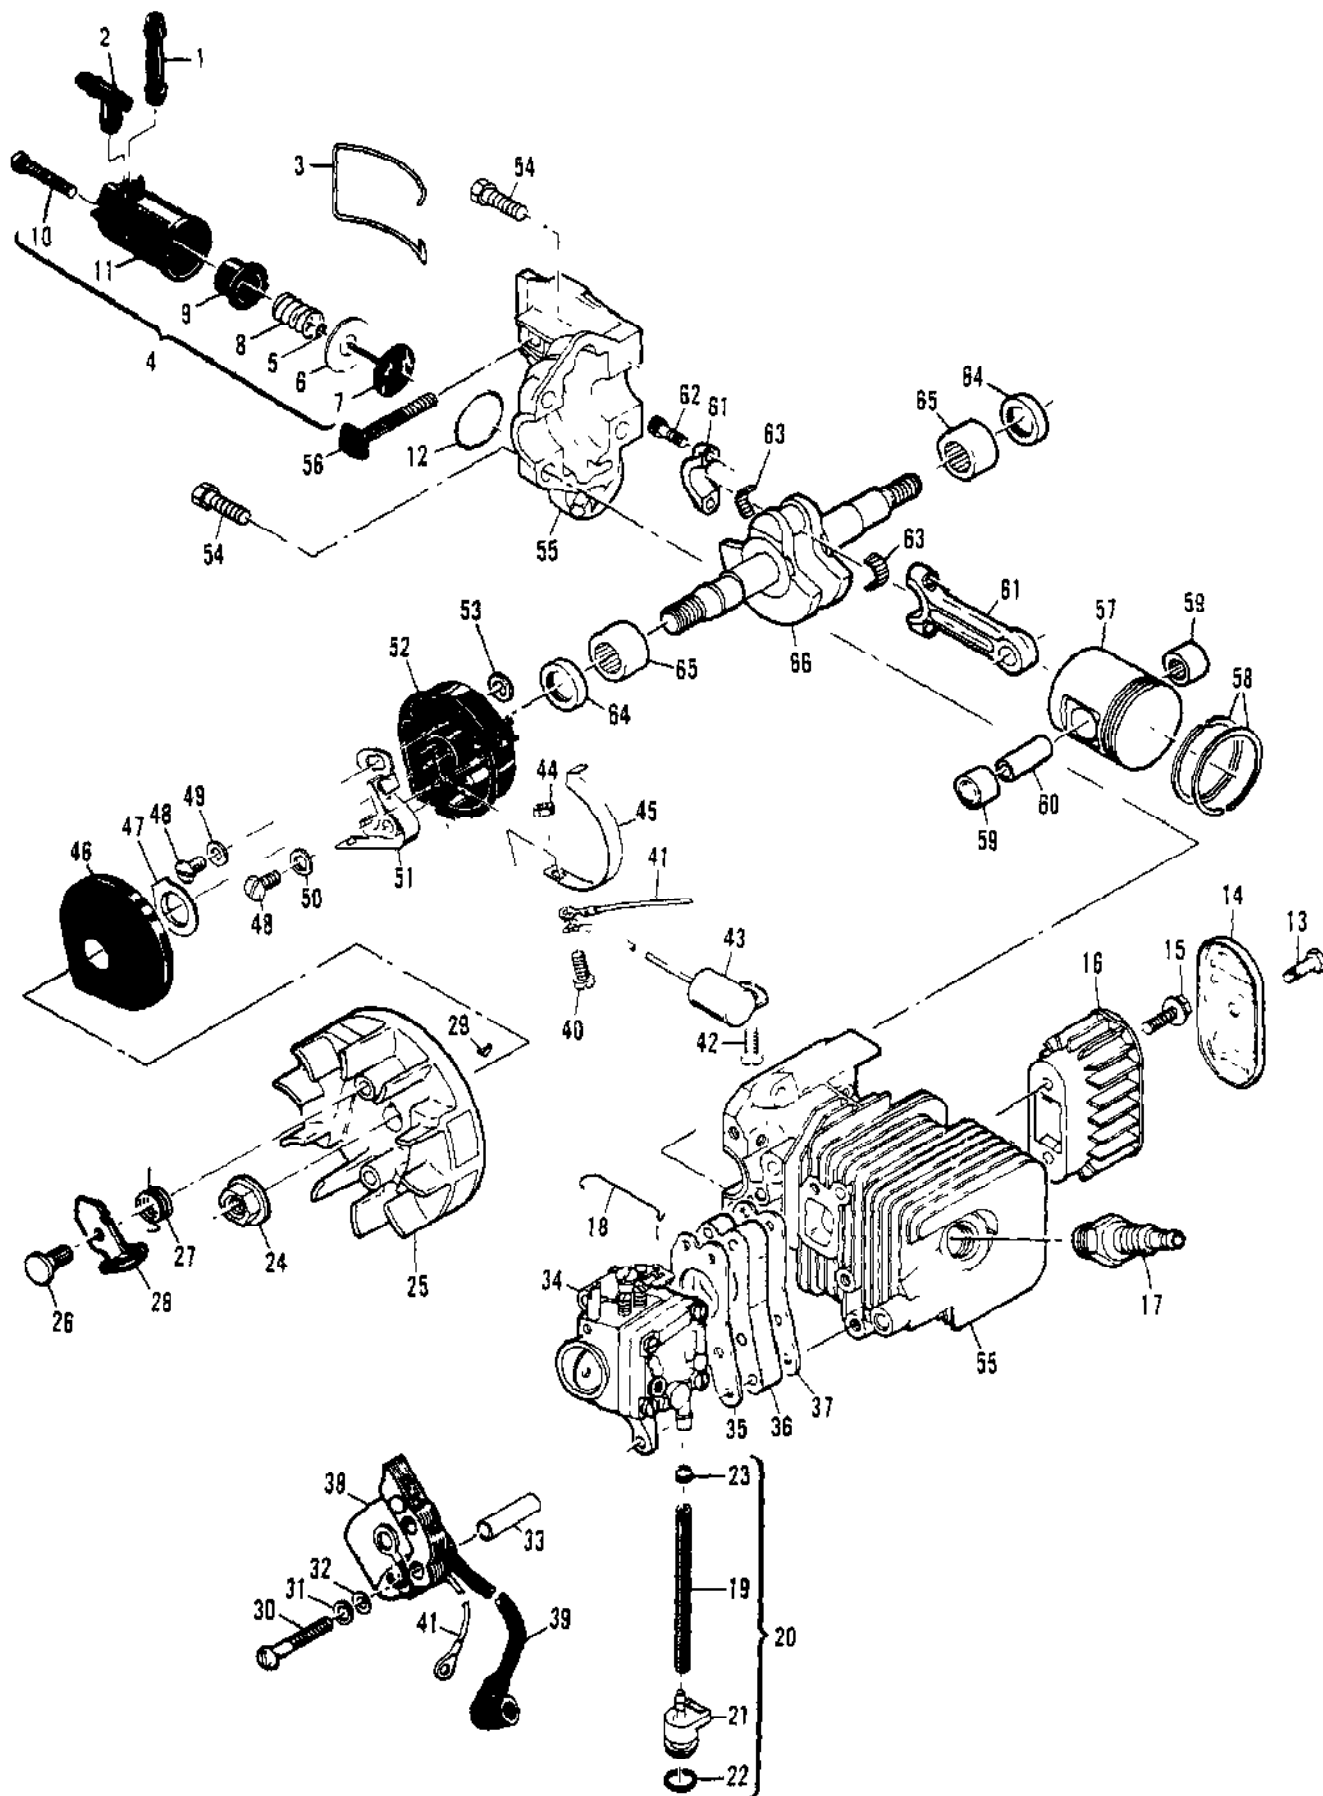

Ref #	Part Number	Qty	Description
1	83898	1	Connector - Outlet
2	84613	1	Connector - Pump
3	83896	1	Ball - Mounting
4	83886	1	Pump Asy - Oiler
5	105603	1	"O" Ring
6	85769	1	Ring - Pump piston
7	92204	1	Piston Asy - Pump
8	83891	1	Spring - Pump
9	83890	1	Sleeve - Pump
10	110651	1	Screw - Adjustment
11	83887	1	Body Asy - Pump
12	110653	1	"O" Ring
13	110674	1	Screw - Hx hd 10-24 x 1/2
14	89684	1	Cover - Muffler
15	110928	2	Screw - Hx hd 10-24 x 1/2
16	89682	1	Body - Muffler
17	63097	1	Spark Plug
18	89274	1	Rod - Throttle
19	89059	1	Hose - Fuel
20	90661	1	Kit - Fuel Hose
19	90659	1	Hose - Fuel
21	90660	1	Adaptor - Fuel hose
22	110908	1	"O" Ring
23	87826	1	Clamp
24	110970	1	Nut - Hx 5/16-24
24	110931	1	Nut - Hx 3/8-24
25	91961	1	Flywheel & Pawl Asy
26	68796	2	Pin - Pawl
27	92898	2	Spring - Pawl
28	91872	2	Pawl - Starter
25	69806	1	Flywheel & Pawl Asy
26	68796	2	Pin - Pawl
27	67814	2	Spring - Pawl
28	69103	2	Pawl - Starter
29	102164	1	Key - Woodruff
29	100106	1	Key - Woodruff
30	110586	3	Screw - Pan hd 8-32 x 1-3/4
31	105976	3	Washer - #8
32	67177	3	Washer - Insulating
33	68198	3	Tube - Insulating
34			Carburetor Asy See "Carburetor Assembly" illustration & parts list.
35	68197	1	Gasket - Carburetor
36	90713	1	Insulator - Carburetor
37	90714	1	Gasket - Insulator
38	84957	1	Coil & Lamination Asy
39	50120	1	Wire Asy - Spark plug
40	110364	1	Screw - Pan hd 6-32 x 5/8
41	69344	1	Wire Asy - Coil
42	110041	1	Screw - Pan hd 8-32 x 1/2 s/t
43	85358	1	Condenser
44	100035	1	Nut - Hx 6-32
45	84502	1	Connector - Stop switch
46	67841	1	Cover - Breaker box
47	69323	1	Seal - Breaker box