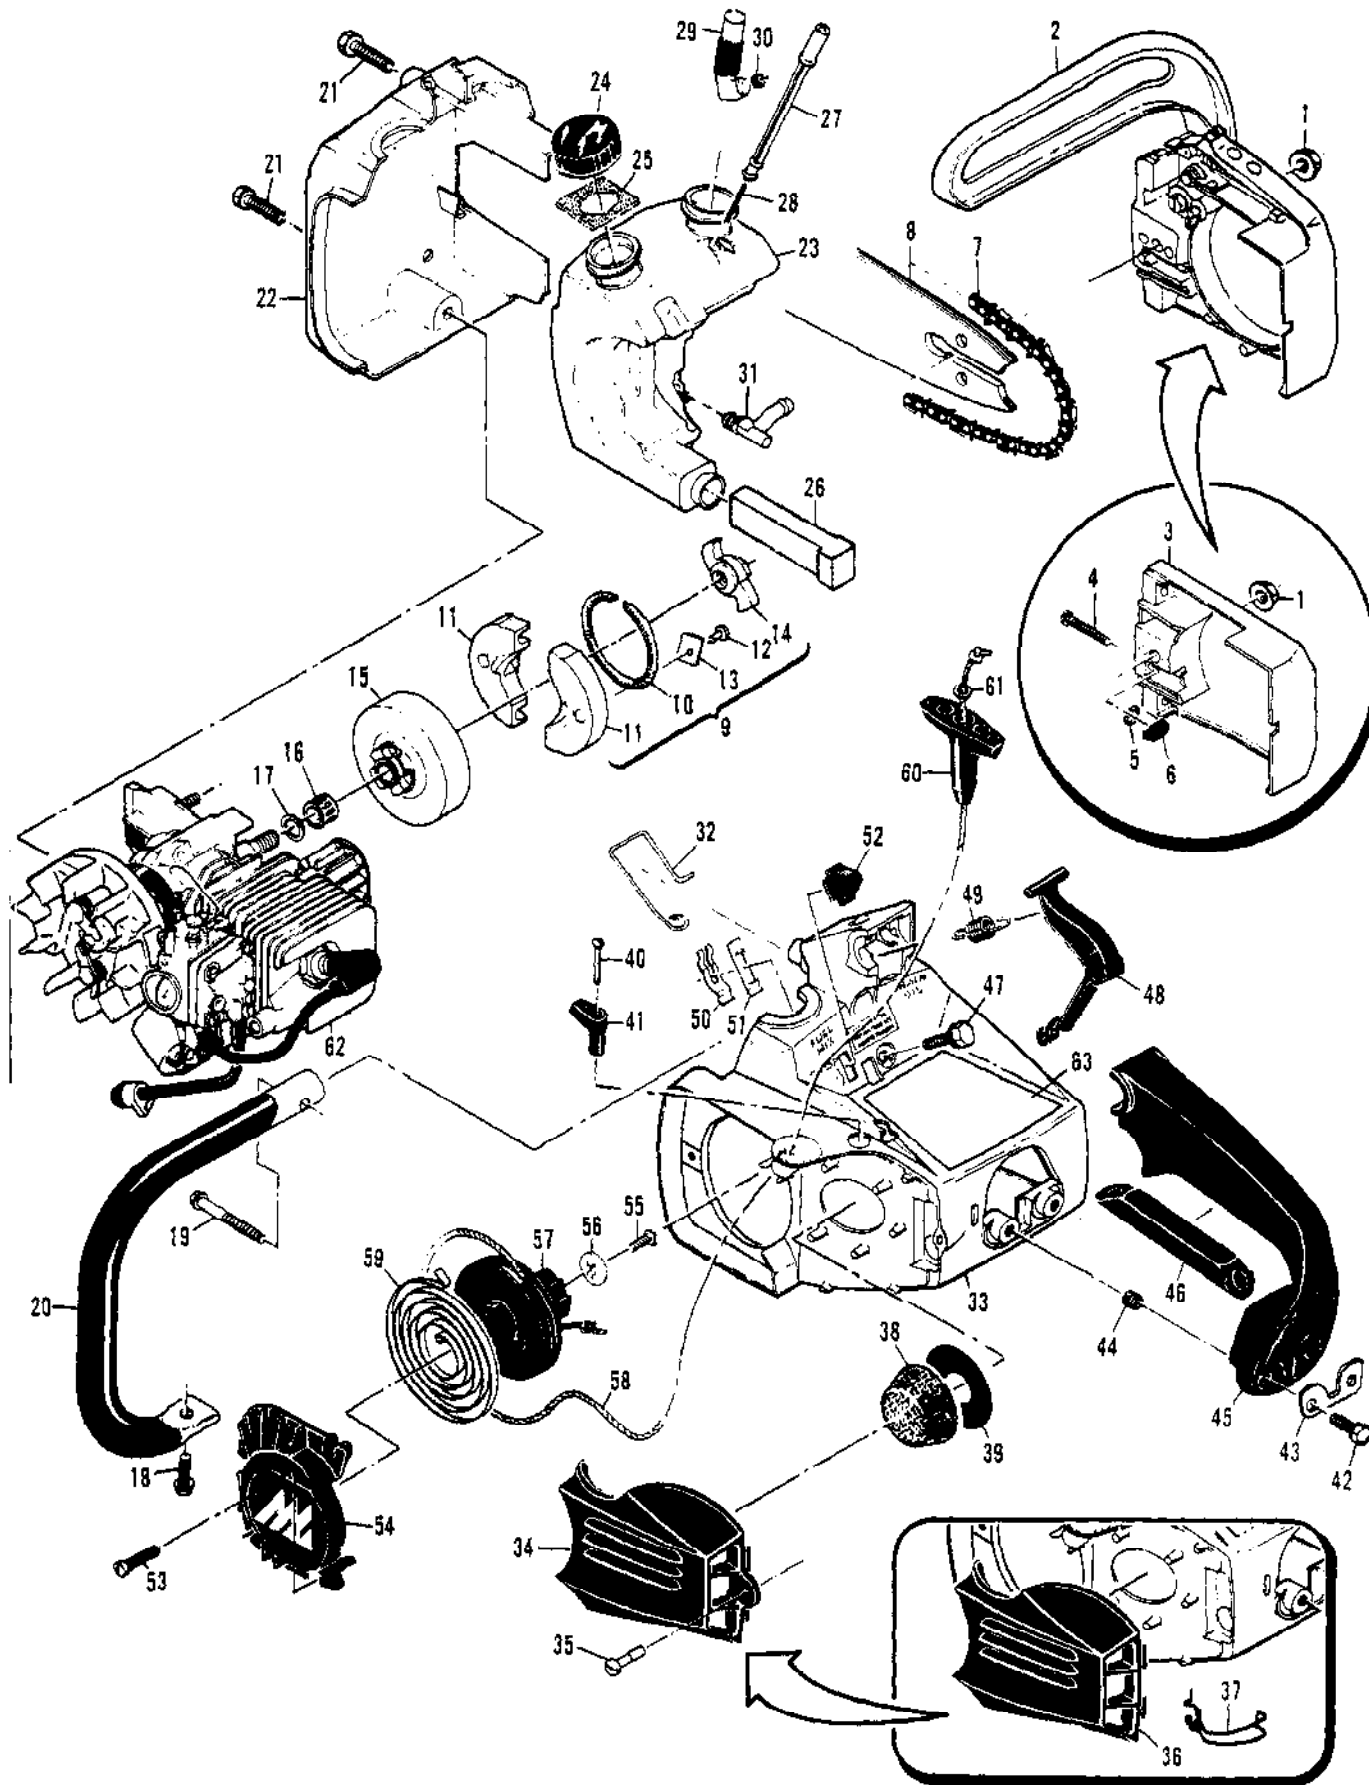

Ref #	Part Number	Qty	Description
	90918	1	Carburetor Asy
1	83755	2	Screw - Plate
2	68556	1	Plate - Choke
3	85033	1	Shaft - Choke
4	100302	1	Ball - Choke friction
5	67504	1	Spring - Choke friction
6	68553	1	Plate - Throttle
7	70798	1	Screw - Clip
8	68554	1	Clip -Throttle shaft
9	90471	1	Shaft Asy - Throttle
10	68566	1	Screw-Idle speed
11	86446	1	Needle - Idle
12	86447	1	Needle - High speed
13	67502	2	Spring - Needle
14	68564	4	Screw Asy - Body
15	91347	1	Cover Asy - Pump
15A	85629	1	Kit - Vent screen
16	68563	1	Diaphram - Fuel pump
17	85035	1	Gasket - Pump diaphragm
18	85030	1	Body - Fuel pump
19	85036	1	Diaphragm - Metering
20	85034	1	Gasket - Diaphragm
21	67500	1	Screw - Lever pin
22	67508	1	Pin - Lever
23	85059	1	Kit - Needle & lever
24	68567	1	Spring - Lever
25	68559	1	Plug - Welsh 7/16
26	83758	1	Kit - Check valve
27	68560	1	Plug - Welsh 1/2
28	89785	1	Spring - Throttle return
	86463		Repair Kit

Ref #	Part Number	Qty	Description
	90570B		CHAIN BRAKE Asy
1	102762	1	Screw - Hx hd 10-24 x 1/2
2	101194	1	Washer - Lock #10
3	110712	1	Washer
4	90580	1	Band & Lever
5	90587A	1	Spring - Brake Actuator
6	90588	1	Guide - Spring
7	90967	1	Washer - Actuating Lever
8	90571C	1	Kit - Housing/Spring
9	103047	1	Pin
10	100001	1	Washer
11	110946	1	Screw Drive - 6 x 5/16
12	110955	1	Screw - Set 8-32 x 1/2
13	90658	1	Screw - Adjusting
14	110907	1	Ring - Retaining
15	84929	1	Nut - Bar adjusting
16	90576	1	Lever - Actuator
17	110913	1	Fastener - Springtip