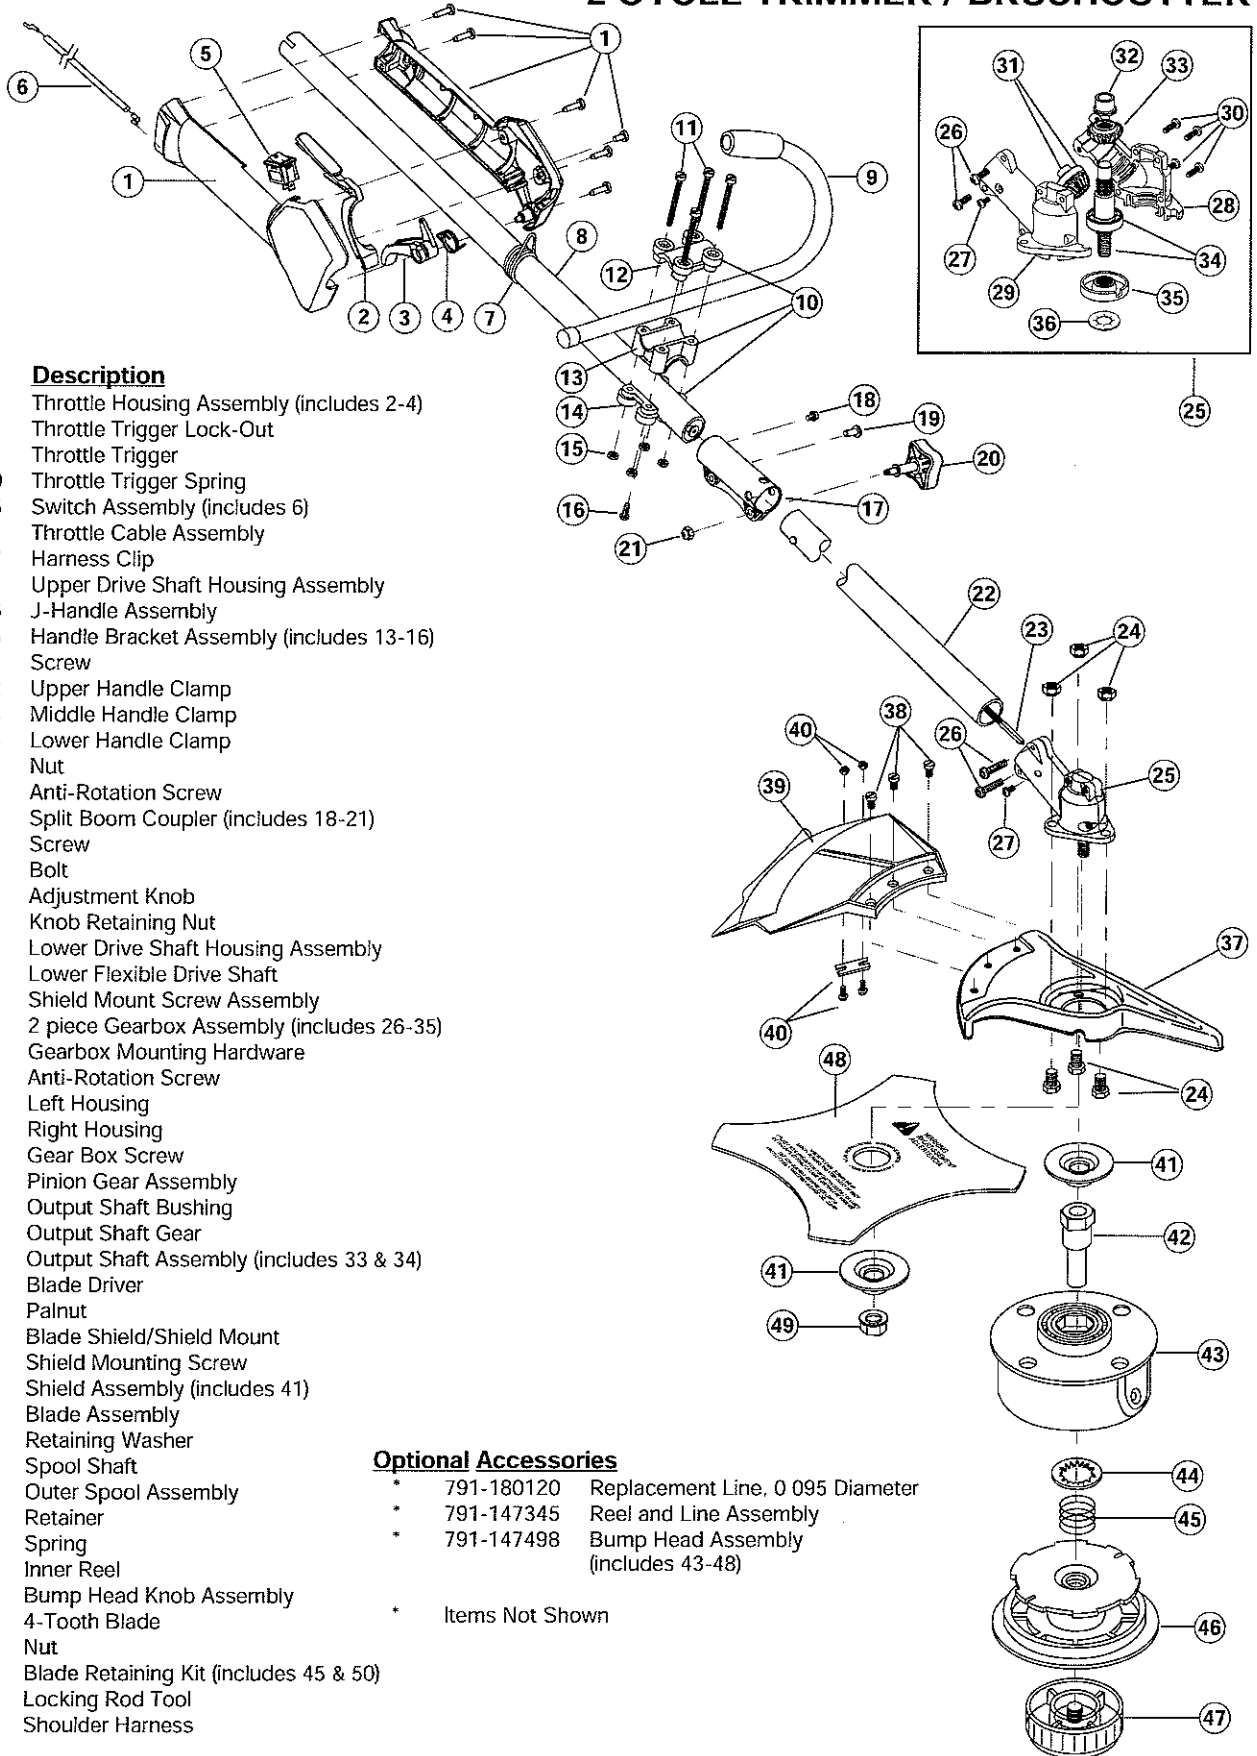

PARTS LIST

BOOM AND TRIMMER PARTS - TB90BC 2 CYCLE TRIMMER / BRUSHCUTTER

Item	Part No.	Description
1	791-00040	Throttle Housing Assembly (includes 2-4)
2	791-00041	Throttle Trigger Lock-Out
3	791-00042	Throttle Trigger
4	791-182690	Throttle Trigger Spring
5	791-182405	Switch Assembly (includes 6)
6	753-04136	Throttle Cable Assembly
7	791-610327	Harness Clip
8	753-04236	Upper Drive Shaft Housing Assembly
9	791-180286	J-Handle Assembly
10	791-683295	Handle Bracket Assembly (includes 13-16)
11	791-181811	Screw
12	791-181812	Upper Handle Clamp
13	791-181813	Middle Handle Clamp
14	791-181814	Lower Handle Clamp
15	791-181815	Nut
16	791-145569	Anti-Rotation Screw
17	791-181616	Split Boom Coupler (includes 18-21)
18	791-182057	Screw
19	791-181617	Bolt
20	791-181981	Adjustment Knob
21	753-04380	Knob Retaining Nut
22	791-180804	Lower Drive Shaft Housing Assembly
23	791-613300	Lower Flexible Drive Shaft
24	791-182200	Shield Mount Screw Assembly
25	791-182193	2 piece Gearbox Assembly (includes 26-35)
26	791-182195	Gearbox Mounting Hardware
27	791-145569	Anti-Rotation Screw
28	791-182191	Left Housing
29	791-182192	Right Housing
30	791-182195	Gear Box Screw
31	791-182194	Pinion Gear Assembly
32	791-182199	Output Shaft Bushing
33	791-182198	Output Shaft Gear
34	791-182197	Output Shaft Assembly (includes 33 & 34)
35	791-182196	Blade Driver
36		Palnut
37	791-147492	Blade Shield/Shield Mount
38	791-683304	Shield Mounting Screw
39	791-683299	Shield Assembly (includes 41)
40	791-682061	Blade Assembly
41	791-147490	Retaining Washer
42	791-612483	Spool Shaft
43	791-683301	Outer Spool Assembly
44	791-612026	Retainer
45	791-610636	Spring
46	791-147495	Inner Reel
47	791-180814	Bump Head Knob Assembly
48	791-145873	4-Tooth Blade
49	791-181699	Nut
*	791-180014	Blade Retaining Kit (includes 45 & 50)
*	791-613226	Locking Rod Tool
*	791-682075	Shoulder Harness

Optional Accessories

- 791-180120 Replacement Line, 0 095 Diameter
- 791-147345 Reel and Line Assembly
- 791-147498 Bump Head Assembly (includes 43-48)
- Items Not Shown