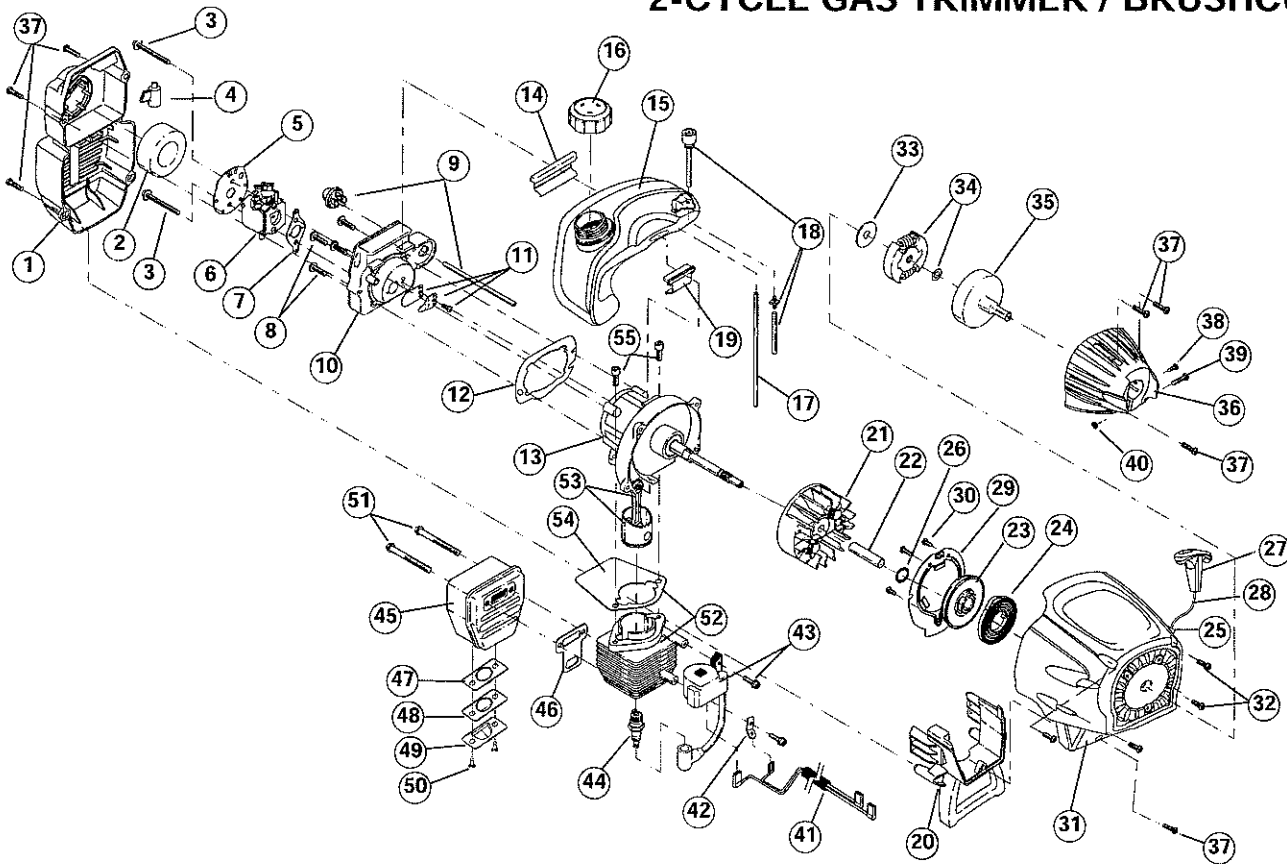

PARTS LIST

**ENGINE PARTS - TB90BC
2-CYCLE GAS TRIMMER / BRUSHCUTTER**

Item	Part No.	Description
1	753-04810	Air Cleaner Cover Assembly (includes 2 & 37)
2	791-180350B	Air Cleaner Filter
3	791-180351	Carburetor Mounting Screw Assembly
4	753-0427	Choke Extension
5	753-1194	Choke Plate
6	753-04338	Carburetor Assembly (includes 7 & 18)
7	791-610675	Carburetor Gasket
8	791-181860	Carb Mount Screw
9	791-683947B	Primer & Hose Assembly
10	753-1196	Carb Mount Assembly (includes 8 11 & 12)
11	791-684451	Reed Assembly
12	753-1208	Carburetor Mount Gasket
13	753-04609	Crankcase Service Assembly (includes 8)
14	791-612134	Rear Mounting Pad
15	753-04307	Fuel Tank Assembly (includes 16-18)
16	753-04084	Fuel Cap Assembly
17	791-181168	Fuel Return Line
18	753-04233	Fuel Line Assembly
19	791-145308	Front Mounting Pad
20	791-182064	Shroud Extension & Stand
21	791-182736	Flywheel Assembly
22	791-181525	Spacer
23	753-04459	Recoil Pulley Assembly (includes 24 26 & 28)
24	753-04286	Recoil Spring
25	753-1200	Rope Guide
26	791-181247	Pulley Retainer
27	791-181079	Pull Handle
28	791-613103	Rope
29	753-1201	Pressure Plate Assembly
30	753-1202	Plate Screw