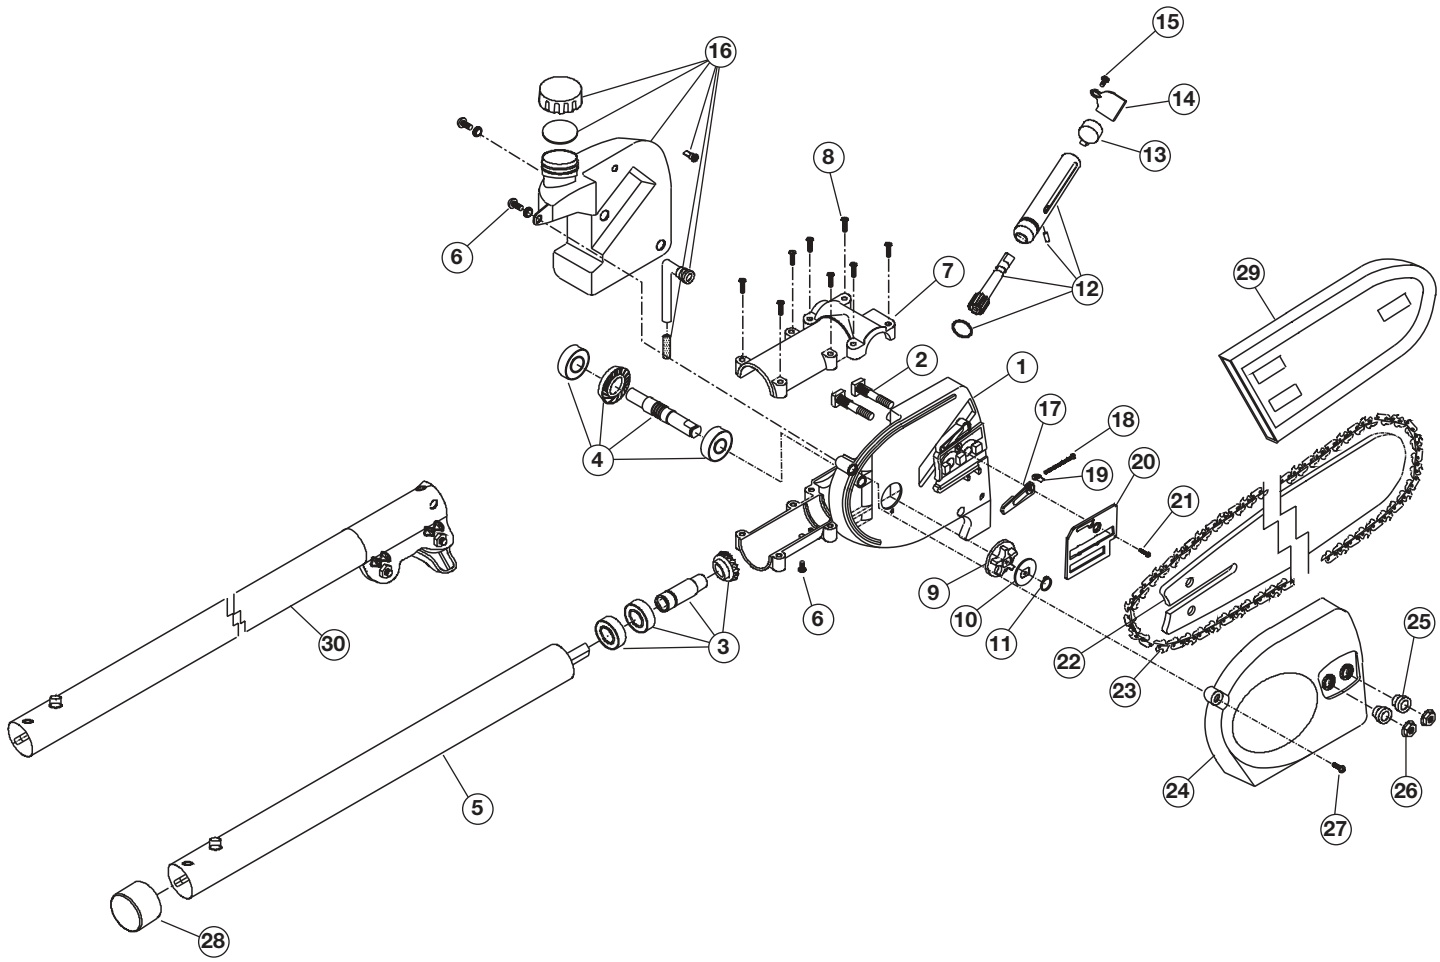

**REPLACEMENT PARTS - MODEL TBPS  
POLE SAW ADD-ON  
PPN 41AJPS-C766**

<b>Item</b>	<b>Part No.</b>	<b>Description</b>
1	753-04621	Gearbox
2	753-04622	Screw
3	753-04623	Shaft Assembly
4	753-04624	Spindle Assembly
5	753-04625	Connection Stick Assembly
6	753-04626	Screw
7	753-04627	Case Cover
8	753-04628	Screw
9	753-04629	Sprocket
10	753-04630	Washer
11	753-04631	C Ring
12	753-04632	Oil Pump Assembly
13	753-04633	Rubber Cork
14	753-04634	Fixed Plate
15	753-04635	Screw

<b>Item</b>	<b>Part No.</b>	<b>Description</b>
16	753-04636	Oiler Assembly
17	753-04637	Anti-Spillage Pad
18	753-04638	Regulation Screw
19	753-04639	Regulation Cap
20	753-04640	Adjustable Plate
21	753-04641	Screw
22	753-04642	Bar 8"
23	753-04643	Saw Chain
24	753-04644	Guard
25	753-04644	Fixed Ring
26	753-04645	Nut
27	753-04646	Screw
28	753-04647	Covering
29	753-04649	Guard
30	753-04648	Inner Pipe Assembly