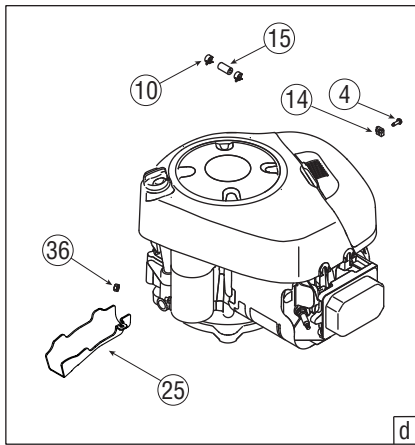

Models 760-779

Ref. No.	Part No.	Description
1	710-0227	Screw, #8-18 x .50
2	710-1502	Screw, #8-18 x .375
3	710-0604A	Self-tapping Screw, 5/16-18, .625
4	710-1237	Screw, #10-32, .625
5	710-1314A	Socket Cap Screw, 5/16-18, .625
6	710-1315	Self-tapping Screw, 3/8-16, 1.25
7	751-10013	Exhaust Pipe
8	783-04573	LH Muffler Bracket
9	725-0157	Cable Tie, 7.4"
10	726-0205	Hose Clamp, .490
11	710-0599	Screw, 1/4-20, 0.500
12	751-9986A	Muffler, Bug
13	783-04574	RH Muffler Bracket
14	751B221535	Casing Clamp
15	751-10349	Fuel Line Hose
16	751-0564B	Muffler Deflector
17	751-10162	Muffler, Single Inlet
18	783-04576	Muffler Shield
19	751-0620A	Exhaust Pipe

Ref. No.	Part No.	Description
20	751-3140	Oil Drain Valve
21	751-3141	Oil Drain Hose
22	751-3142	Oil Drain Cap
23	783-0615D	Muffler Heat Shield
24	721-0348	Exhaust Gasket
25	731-05628	Oil Drain Sleeve
26	751-0617B	Muffler, Single Inlet
27	721-0208	Exhaust Gasket
28	737-0143	Oil Drain Cap, 3/8-18
29	737-0199	Oil Drain Pipe, 3/8-16, 2.0
30	712-04065	Flange Lock Nut, 3/8-16
31	751-0619A	Exhaust Pipe
32	751B222261	Muffler Deflector
33	736-0300	Flat Washer, .406 x .875 x .059
34	738-0143	Shldr Screw, .498 x .340 x 3/8-16
35	751-0622A	Exhaust Pipe
36	712-0271	Hex Sems Nut, 1/4-20
37	751-10047	Kohler Courage Exhaust Pipe
38	KH-20-041-12-S	Gasket, Kohler Courage

- (a) Tractor models with Tecumseh Single-cylinder Engine (16 HP - 18 HP)
- (b) Tractor models with Tecumseh Single-cylinder Engine (12 HP - 15 HP)
- (c) Tractor models with Briggs and Stratton OHV Single-cylinder Engine
- (d) Tractor models with Briggs and Stratton OHV Single-cylinder Engine (canister muffler)
- (e) Tractor models with Kohler Single-cylinder Engine (16 HP - 20 HP)

NOTE: Tractor features vary by model. NOT all parts listed above and pictured on the previous page are standard equipment.

Illustrated Parts List

To order replacement parts, call the Customer Service Line at 1-800-800-7310, or visit www.mtdproducts.com