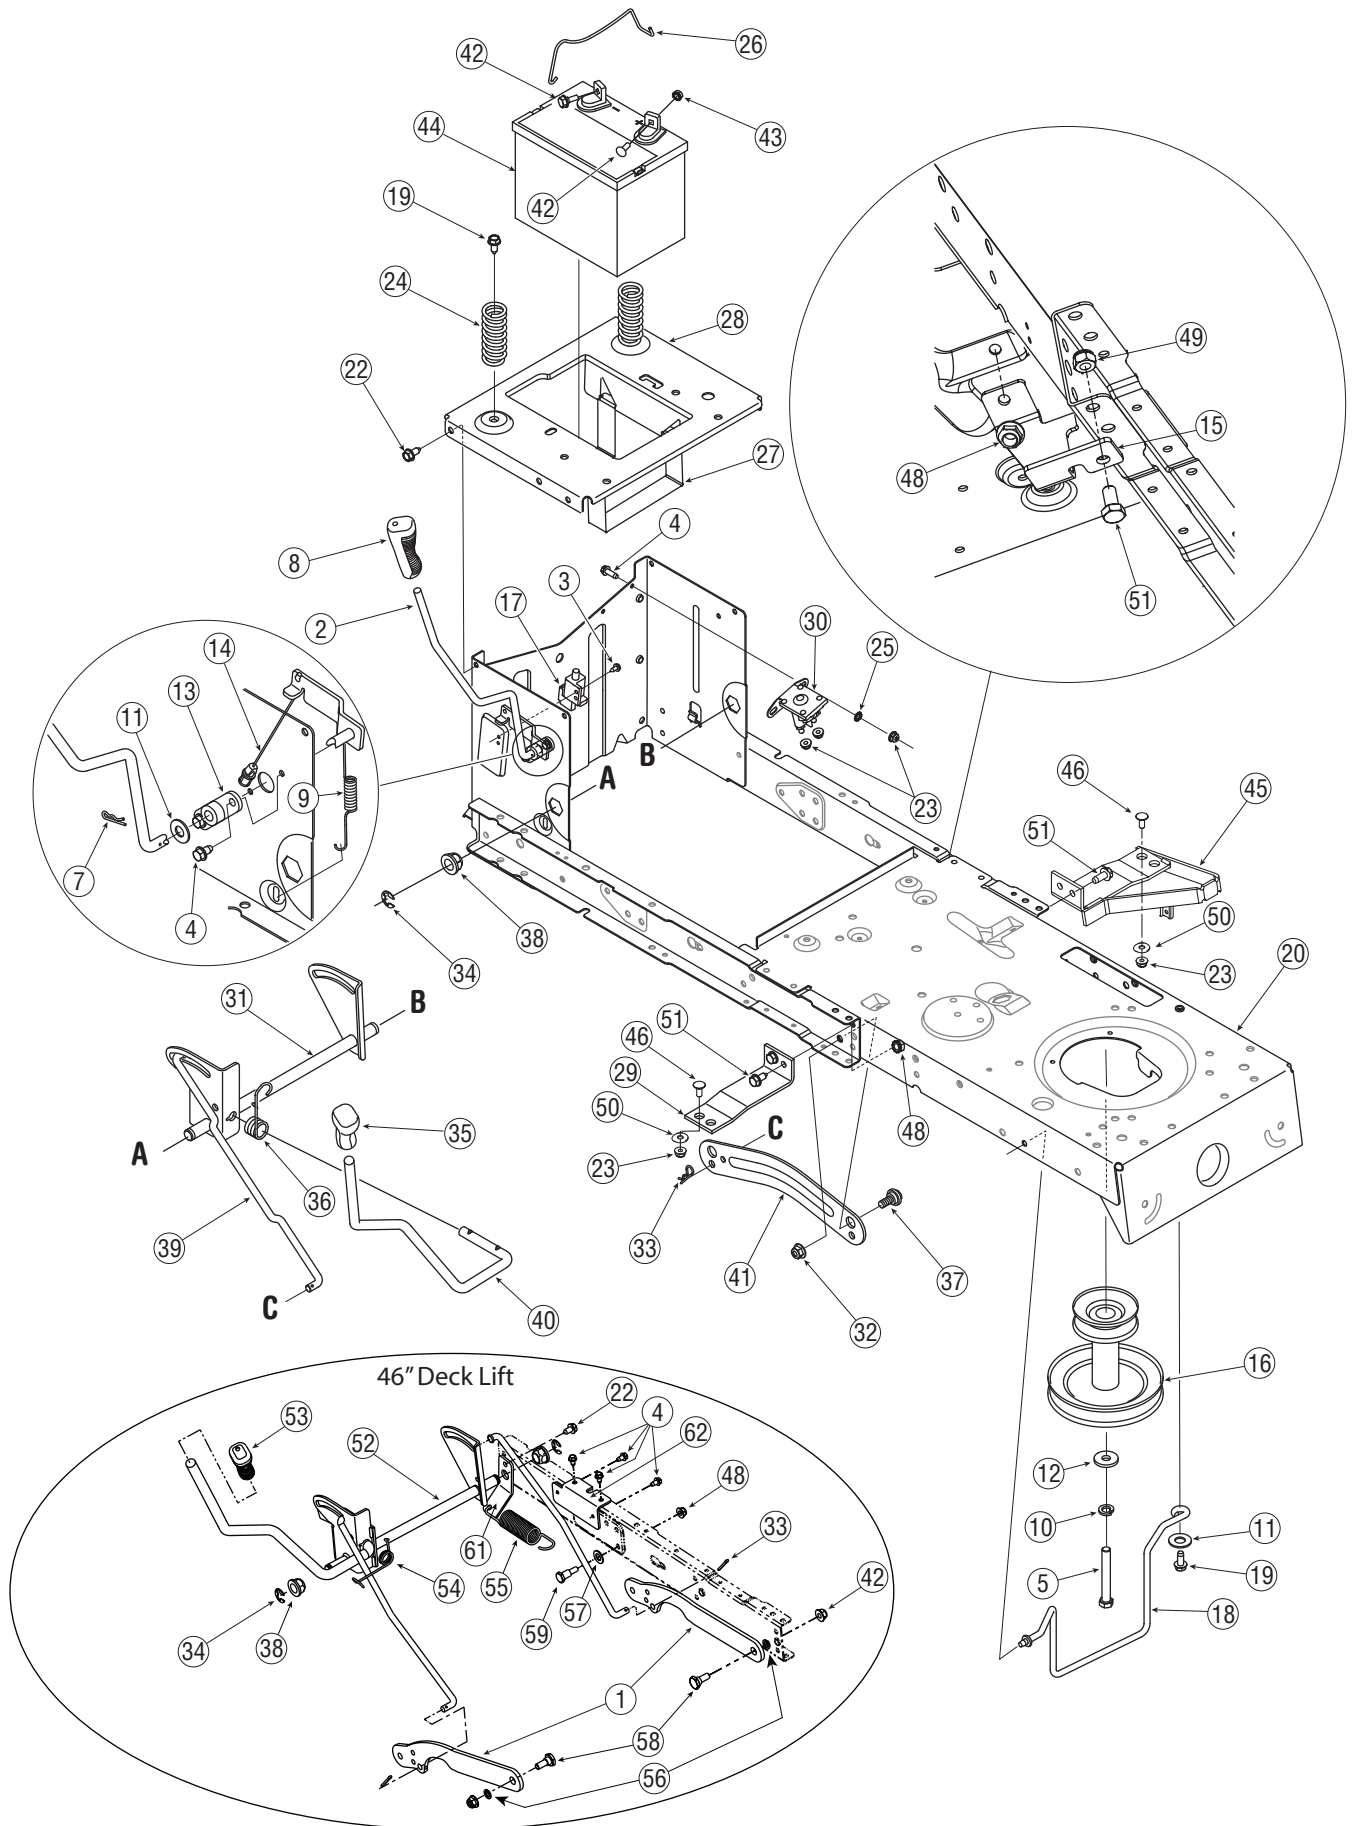

Models 760-779

Ref. No.	Part No.	Description
1	783-0678C	Deck Lift Link
2	647-04096	Handle Asswmbly, PTO
3	738-04237	Shoulder Screw, #10-16, 0.500
4	710-0599	Screw, 1/4-20, 0.500
5	710-3157A	Screw, 7/16-20, 3.25 38 & 42" Dk.
	710-04607	Screw, 7/16-20, 2.75 46" Deck
7	714-0145	Pin, Click, .092 x 1.64
8	720-04049	Grip, Handle, 3/8
9	732-04276A	Spring, Extension
10	736-0171	Washer, Lock, 7/16
11	736-0300	Washer, Flat, .406 x .875 x .059
12	736-0322	Washer, Flat, .450 x 1.250 x .164
13	741-04119	Bearing, PTO
14	746-04173B	Cable, Deck Engagement
15	783-04753	Frame Support Bracket
16	756-04196	Engine Pulley, 38" & 42" Deck
	756-04207	Engine Pulley, 46" Deck
17	725-04363	Switch, Interlock
18	747-04332A	Rod, Belt Keeper (38" Deck)
	747-04307	Rod, Belt Keeper (42/46" Deck)
19	710-1260A	Screw, 5/16-18, .750
20	683-04163A	Frame Assembly
21	710-0642	Screw, 1/4-20, 0.750
22	710-0604A	Screw, 5/16-18, 0.625
23	712-04064	Nut, Flange Lock, 1/4-20, GrF
24	732-04035	Spring, Compr. , 1.28 OD x 3.125
25	736-0222	Washer, Lock, 1/4
26	747-04385	Hold Down Rod, Battery
27	783-04869	Bracket, Battery
28	783-04548A	Seat Bracket, Frame
29	783-04637	Bracket, Runing Board
30	725-04439	Solenoid
31	683-04155A	Shaft Assembly Lift 38/42" Decks
32	712-04065	Nut, Flange Lock, 3/8-16, GrF

Ref. No.	Part No.	Description
33	714-04043	Pin, Cotter .08 x 1.56 Intern. RH
	714-0470	Pin, Cotter .080 x 1.25 Intern. LH
34	716-0106A	Ring, E-Type, .625 Dia.
35	720-0311	Grip, Handle, 1/2
36	732-04225	Spring, Torsion 38/42" Decks
37	738-04130	Screw, Shldr. , .625 x .175, 3/8-16
38	741-0225	Bearing, Hex Flange
39	747-04393	Rod, Lift
40	747-04282	Deck Handle, Lift, 38/43" Decks
41	783-04494	Lift Arm, Deck - RH
	783-04711	Lift Arm, Deck - LH
42	710-04466	Screw, Carriage, 1/4-20, .75, Gr5
43	712-0271	Nut, Sems, 1/4-20
44	725-1737A	Battery, 190 CCA
	725-1704A	Battery, 125 CCA
45	683-04195	Support Bracket Assembly
46	710-0134	Carriage Screw, 1/4-20 x .62
47	710-3025	Screw, 5/16-18 x .625
48	712-04063	Flange Lock Nut, 5/16-18
49	712-0429	Hex Lock Nut, 5/16-18
50	736-0173	Flat Washer, .28 x .74 x .063
51	710-3008	Hex Screw, 5/16-18 x .75
52	683-04334	Shaft Assembly Lift 46" Decks
53	720-0298	Grip, Handle, 5/8
54	732-04438	Spring, Torsion 46" Deck
55	732-0934	Extension Spring
56	736-0140	Washer, Flat, .385 x .62 x .063
57	736-0226	Washer, Flat, .474 x .879 x .064
58	738-0380	Bolt, Shldr. .500 x .270 3/8-16
59	738-0754	Screw, Shldr. , .437 x .54
60	747-04653	Deck Handle, Lift, 46" Deck
61	783-04462	Lift Bracket
62	783-05389	Frame Brace Bracket

Illustrated Parts List

To order replacement parts, call the Customer Service Line at 1-800-800-7310, or visit www.mtdproducts.com

NOTE: Tractor features vary by model. NOT all parts listed above and pictured on the previous page are standard equipment.