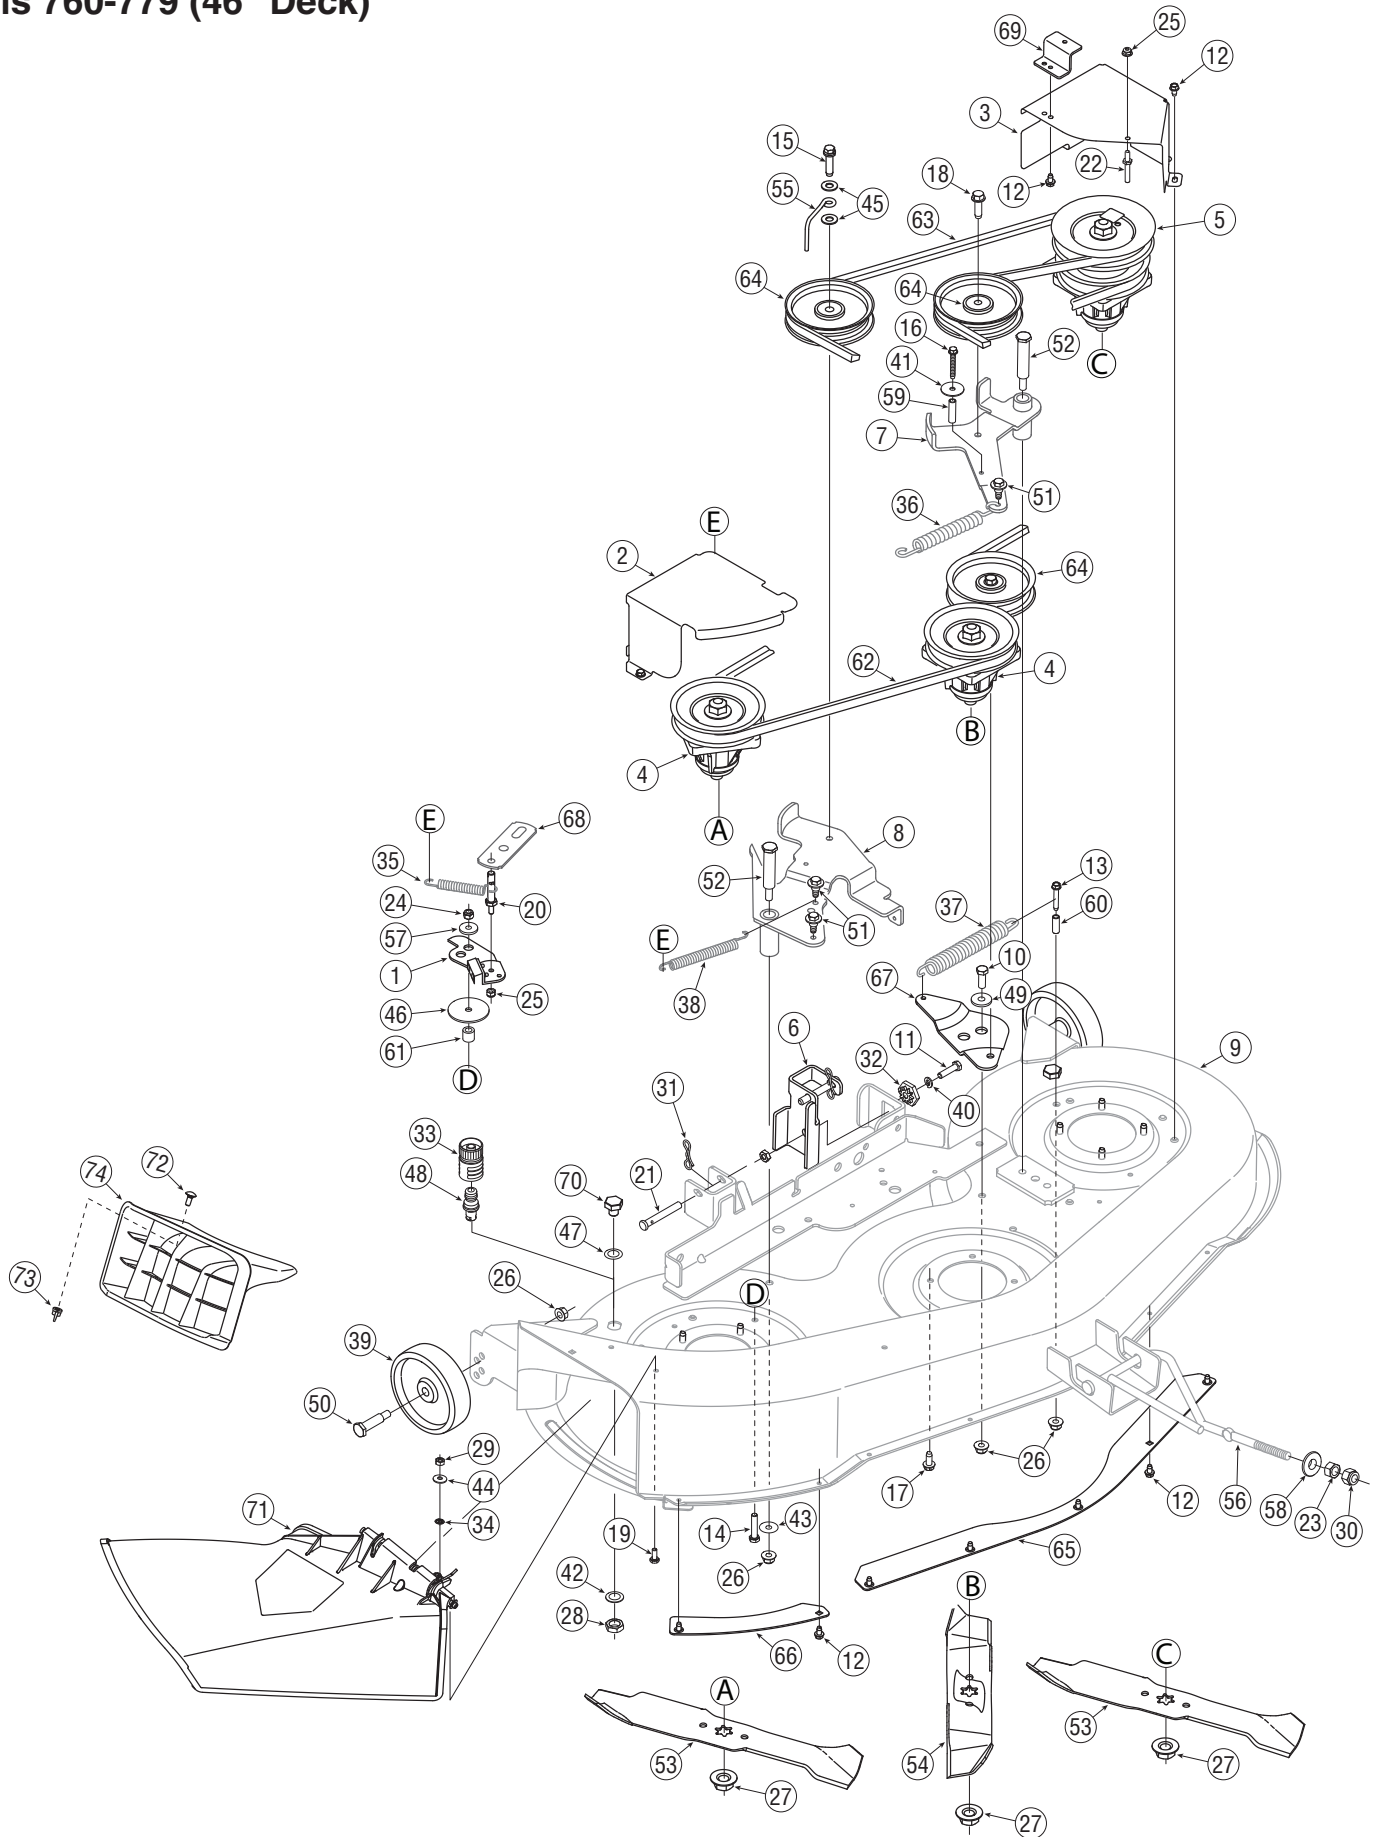

Models 760-779 (46" Deck)

Ref. No.	Part No.	Description
1	17116	Deck Brake Assembly
2	17258E	Deck Belt Cover RH
3	783-1348D	Deck Belt Cover LH
4	618-0240A	Spindle Assembly
5	618-04134B	Double Pulley Spindle Assy.
6	683-0254B	Deck Hanger Bracket Assy.
7	683-04250A	Idler Bracket Assembly LH
8	683-04251A	Idler Bracket Assembly RH
9	683-04306	Deck Assembly
10	710-0514	Hex Screw, 3/8-16 x 1.00
11	710-0528	Hex Screw, 5/16-18 x 1.25
12	710-0599	Screw, 1/4-20 x .50
13	710-0778	Screw, 1/4-20 x 1.50
14	710-0805	Hex Screw, 5/16-18 x 1.50
15	710-1007	Sems Screw, 3/8-16 x 1.50
16	710-1026	Screw, 1/4-20 x 1.75
17	710-1260A	Screw, 5/16-18, .750
18	710-1315	Screw, 3/8-16, x 1.25
19	710-3015	Screw, 1/4-20 x .75
20	711-04636	Pin, 1/4-20: 3/8 x 2.685
21	711-04669	Clevis Pin, 3/8 dia. x 2.75
22	711-0993	Belt Guard Pin, 1/4 x 1.43 lg.
23	712-0206	Hex Nut, 1/2-13
24	712-04063	Flange Lock Nut, 5/16-18
25	712-04064	Flange Lock Nut, 1/4-20
26	712-04065	Flange Lock Nut, 3/8-16
27	712-0417A	Flange Nut, 5/8-18
28	712-0641	Hex Nut, M16-1.5
29	712-3006	Hex Nut, 1/4-20
30	712-3083	Hex Lock Nut, 1/2-13
31	714-04043	Bow-Tie Cotter Pin
32	717-04074	Deck Adjustment Gear
33	721-04041 †	Water Nozzle Adapter
34	726-0233	Push Nut, .25 ID x .50 OD
35	732-0429A	Extension Spring, .50 x 3.97 Lg.
36	732-04400	Extension Spring, .75 x 6.835 Lg.
37	732-0594A	Extension Spring, .91 x 7.33 Lg.

Ref. No.	Part No.	Description
38	732-0814	Extension Spring, .56 x 5.52 lg.
39	734-0973	Deck Wheel 5.0 x 1.38
40	736-0119	Lock Washer, 5/16
41	736-0211	Flat Washer, .285 x 1.25 x .06
42	736-0225	Lock Washer, 5/8 Int. Tooth
43	736-0258	Flat Washer, .385 x 1.0 x .135
44	736-0270	Bell Washer, .265 x .75 x .062
45	736-0300	Flat Washer, .406 x .875 x .059
46	736-0418A	Flat Washer, .406 x .875 x .059
47	736-0187	Flat Washer, .64 x 1.24 x .06
48	737-04003C †	Deck Water Nozzle
49	738-0347	Shoulder Spacer, .625 ID x .169
50	738-0373	Shoulder Bolt .496 x 1.525: 3/8-16
51	738-04091	Shoulder Screw .43 x .29:5/16-18
52	738-04216A	Shoulder Bolt .625 x 2.515: 3/8-16
53	742-0611A	Blade, 3 in 1 star, 16.28" Lg.
54	742-0612A	Blade, 3 in 1 star, 14.88" Lg.
55	747-04530	Belt Keeper Rod
56	747-04645	Front Deck Adjustment Rod
57	748-0234	Shoulder Spacer
58	748-04069	Deck Lift Pivot Cup
59	750-04456	Spacer, .260 x .372 x 1.420 Lg.
60	750-0566A	Spacer, .260 x .372 x 1.030 Lg.
61	750-1320	Spacer, .375 x .63 x .595 Lg.
62	754-0349	V-Belt, 79.10 Lg.
63	754-04142	V-Belt, 91.4 Lg.
64	756-04129	Idler Pulley, 4.25" dia.
65	783-0141	Center Deck Skirt
66	783-0142	RH Deck Skirt
67	783-04641A	Idler Bracket
68	783-05321	Brake Bracket
69	783-05360	Deck Stop Bracket
70	738-04146	Bolt Plug, M16 x 1.5
71	731-1032B	Discharge Chute
72	710-0134 †	Carriage Screw, 1/4-20 x .62
73	712-3087 †	Wing Nut, 1/4-20
74	731-05264 †	Mulch Plug, 46" Deck

† If Equipped

NOTE: Tractor features vary by model. NOT all parts listed above and pictured on the previous page are standard equipment.

Illustrated Parts List

To order replacement parts, call the Customer Service Line at 1-800-800-7310, or visit www.mtdproducts.com

IMPORTANT

For a proper working machine, use Factory Approved Parts. **V-belts** are designed to engage and disengage safely. A substitute (non OEM) V-belt can be dangerous by not disengaging completely.