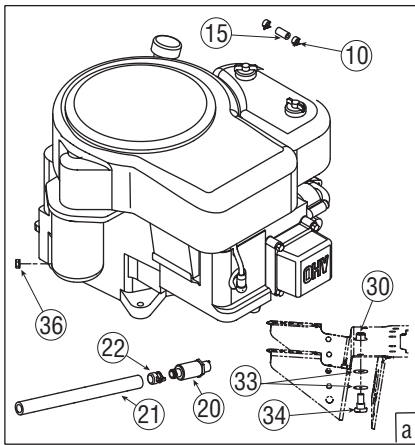

Models 760-779

Ref. No.	Part No.	Description
1	710-0227	Screw, #8-18 x .50
2	710-1502	Screw, #8-18 x .375
3	710-0604A	Self-tapping Screw, 5/16-18, .625
4	710-1237	Screw, #10-32, .625
5	710-1314A	Socket Cap Screw, 5/16-18, .625
6	710-1315	Self-tapping Screw, 3/8-16, 1.25
7	751-10013	Exhaust Pipe
8	783-04573	LH Muffler Bracket
9	725-0157	Cable Tie, 7.4"
10	726-0205	Hose Clamp, .490
11	710-0599	Screw, 1/4-20, 0.500
12	751-9986A	Muffler, Bug
13	783-04574	RH Muffler Bracket
14	751B221535	Casing Clamp
15	751-10349	Fuel Line Hose
16	751-0564B	Muffler Deflector
17	751-10162	Muffler, Single Inlet
18	783-04576	Muffler Shield
19	751-0620A	Exhaust Pipe

Ref. No.	Part No.	Description
20	751-3140	Oil Drain Valve
21	751-3141	Oil Drain Hose
22	751-3142	Oil Drain Cap
23	783-0615D	Muffler Heat Shield
24	721-0348	Exhaust Gasket
25	731-05628	Oil Drain Sleeve
26	751-0617B	Muffler, Single Inlet
27	721-0208	Exhaust Gasket
28	737-0143	Oil Drain Cap, 3/8-18
29	737-0199	Oil Drain Pipe, 3/8-16, 2.0
30	712-04065	Flange Lock Nut, 3/8-16
31	751-0619A	Exhaust Pipe
32	751B222261	Muffler Deflector
33	736-0300	Flat Washer, .406 x .875 x .059
34	738-0143	Shldr Screw, .498 x .340 x 3/8-16
35	751-0622A	Exhaust Pipe
36	712-0271	Hex Sems Nut, 1/4-20
37	751-10047	Kohler Courage Exhaust Pipe
38	KH-20-041-12-S	Gasket, Kohler Courage

- (a) Tractor models with Tecumseh Single-cylinder Engine (16 HP - 18 HP)
- (b) Tractor models with Tecumseh Single-cylinder Engine (12 HP - 15 HP)
- (c) Tractor models with Briggs and Stratton OHV Single-cylinder Engine
- (d) Tractor models with Briggs and Stratton OHV Single-cylinder Engine (canister muffler)
- (e) Tractor models with Kohler Single-cylinder Engine (16 HP - 20 HP)

NOTE: Tractor features vary by model. NOT all parts listed above and pictured on the previous page are standard equipment.

Illustrated Parts List

To order replacement parts, call the Customer Service Line at 1-800-800-7310, or visit www.mtdproducts.com