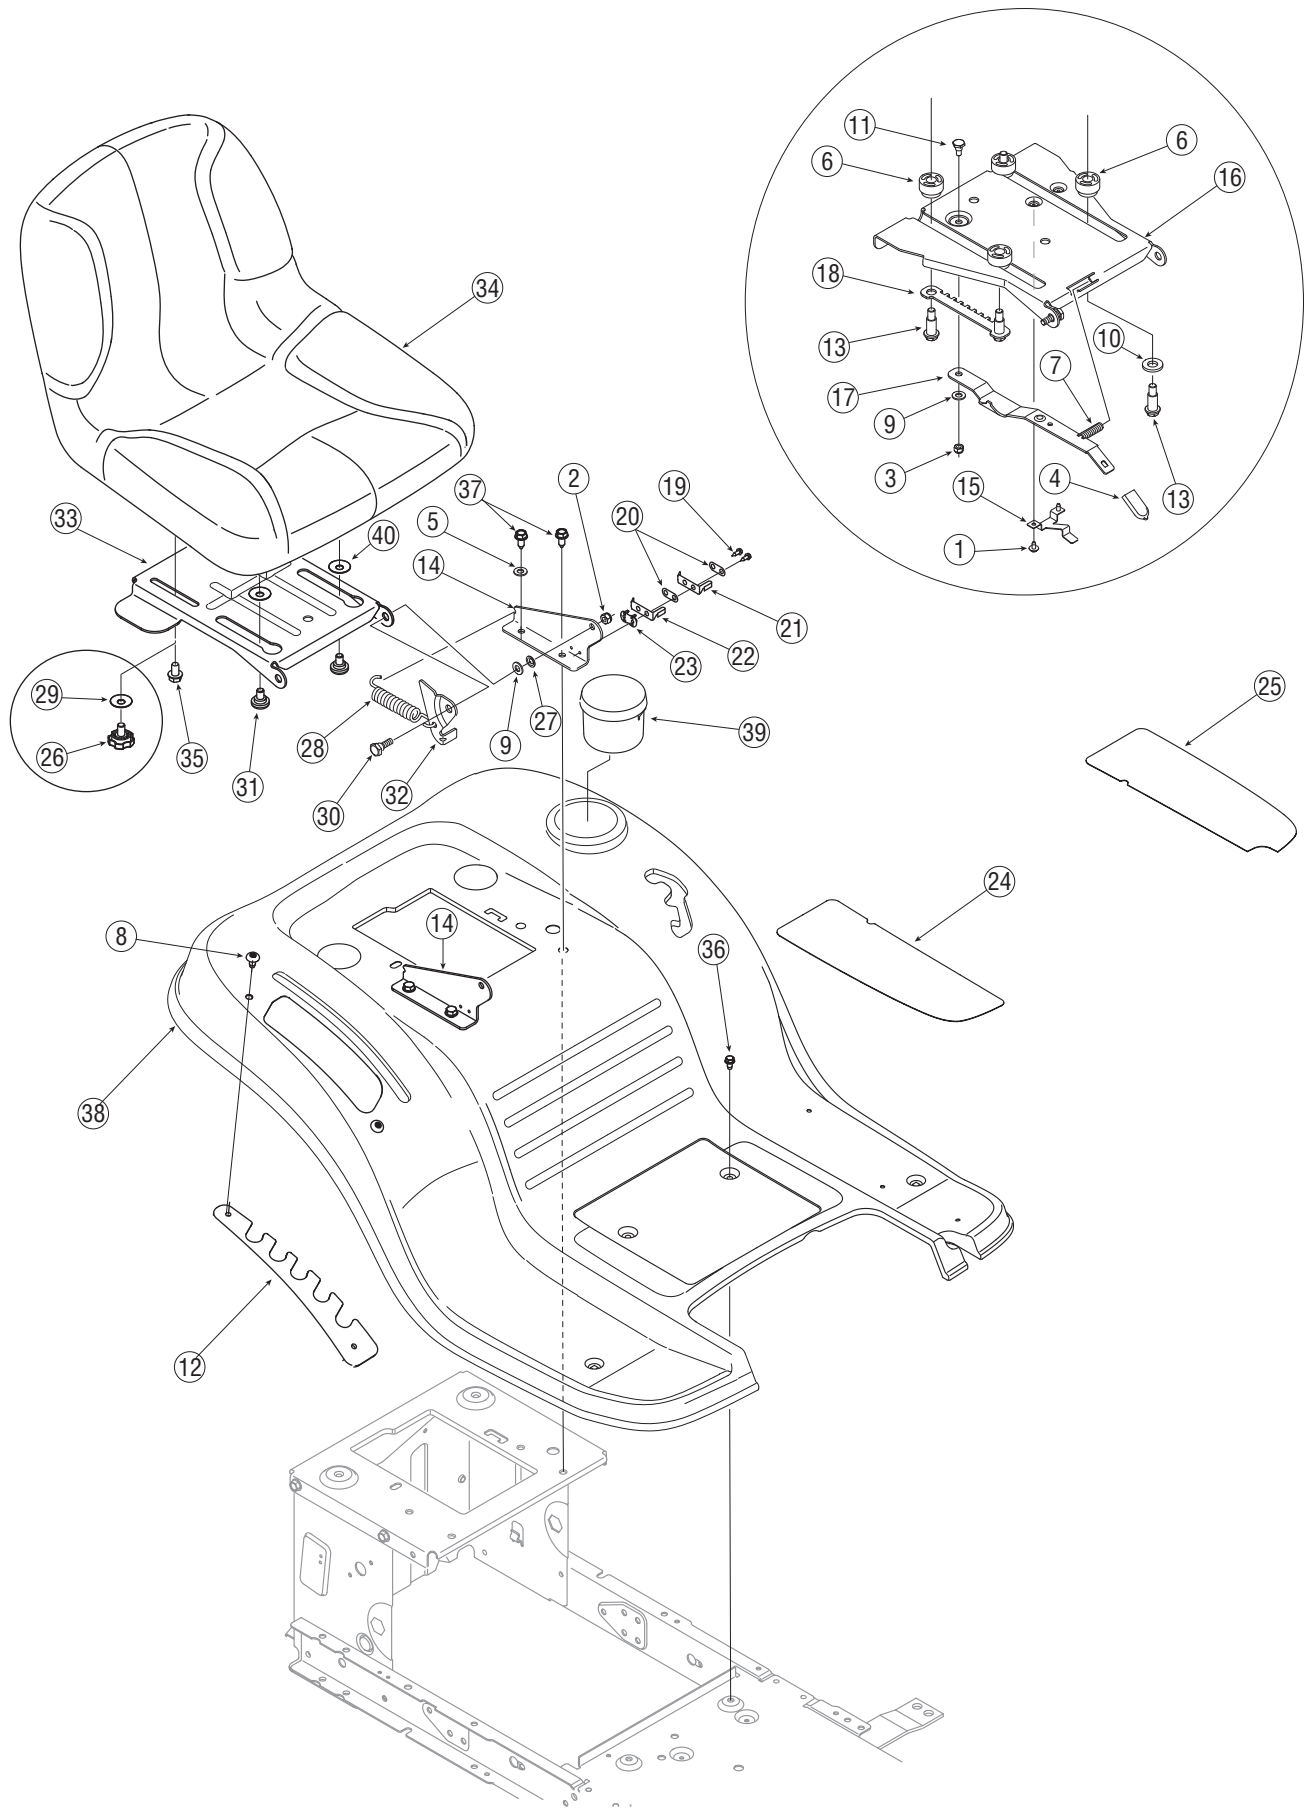

Models 760-779

Ref. No.	Part No.	Description
1	710-1268	Screw, #10-16, .375
2	712-04063	Nut, Flange Lock, 5/16-18, GrF
3	712-3027	Nut, Flange Lock, 1/4-20
4	720-0309A	Seat Adjuster Grip
5	736-0607	Lock Washer, 5/16
6	731-04074	Spacer
7	732-0499	Compression Spring, .41 x 1.5
8	710-04483	Screw, 1/4-20 x .500
9	736-0275	Wash, Flat, .344 x .688 x .065
10	736-3019	Wash, Flat, .531x 1.062 x.134
11	738-0137A	Screw, Shlder, .340 x .285,1/4-20
12	783-04843	Lift Adjustment Bracket
13	738-0966	Screw, Shlder, .50 x .925, 3/8-16
14	783-1489C	Mounting Bracket, Seat
15	783-0611	Seat Stop
16	783-0738B	Seat Pivot Bracket
17	783-0739A	Seat Adjustment Lever
18	783-0753	Seat Adjustment Selector
19	710-0227	Screw, #8-18 x .50
20	726-0279	Plate, Insulator
21	725-1303	Spring Switch, Outer
22	725-1439	Spring Switch, Inner
23	726-0278	Plate, Insulator Boss

Ref. No.	Part No.	Description
24	723-04025	Foot Pad, Abrasive, RH
	735-04048	Foot Pad, Rubber RH
25	723-04026	Foot Pad, Abrasive, LH
	735-04047	Foot Pad, Rubber LH
26	720-04061	Knob, 3/8-16, .875
27	726-0201	Nut, Speed, .3125 Id
28	732-1184	Spring, Exten., .84 Dia x 4.6 Lg.
29	736-0101	Washer, Flat, .406 x 1.00 x .030
30	738-0296	Scr., Shlder, .437 x .268, 5/16-18
31	738-04012A	Screw, Shlder, .625 x .175, 3/8-16
32	783-0209D	Lift Bracket, Seat
33	783-04081A	Pivot Bracket, Seat
34	757-04001A	Seat, Low, Black
	757-04037	Seat, Medium, Black
	757-04038A	Seat, Low, Yellow
35	710-04482	Screw, 3/8-16, .875
36	710-0599	Screw, 1/4-20, 0.500
37	710-0604A	Screw, 5/16-18, 0.625
38	783-04587A	Fender
39	731-04591A	Cup Holder
40	736-0300	Flat Washer, .406 x .875 x .059
	736-0140	Flat Washer, .395 x .62 x .063
—	726-3046	Ratchet Clip (For use w/ rubber foot pad)

Illustrated Parts List

To order replacement parts, call the Customer Service Line at 1-800-800-7310, or visit www.mtdproducts.com

NOTE: Tractor features vary by model. NOT all parts listed above and pictured on the previous page are standard equipment.