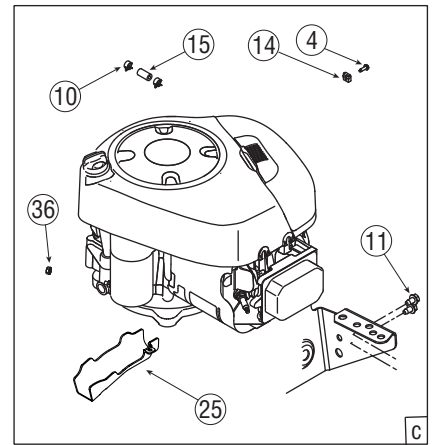

Models 760-779

Ref. No.	Part No.	Description
1	710-0227	Screw, #8-18 x .50
2	710-1502	Screw, #8-18 x .375
3	710-0604A	Self-tapping Screw, 5/16-18, .625
4	710-1237	Screw, #10-32, .625
5	710-1314A	Socket Cap Screw, 5/16-18, .625
6	710-1315	Self-tapping Screw, 3/8-16, 1.25
7	751-10013	Exhaust Pipe
8	783-04573	LH Muffler Bracket
9	725-0157	Cable Tie, 7.4"
10	726-0205	Hose Clamp, .490
11	710-0599	Screw, 1/4-20, 0.500
12	751-9986A	Muffler, Bug
13	783-04574	RH Muffler Bracket
14	751B221535	Casing Clamp
15	751-10349	Fuel Line Hose
16	751-0564B	Muffler Deflector
17	751-10162	Muffler, Single Inlet
18	783-04576	Muffler Shield
19	751-0620A	Exhaust Pipe

Ref. No.	Part No.	Description
20	751-3140	Oil Drain Valve
21	751-3141	Oil Drain Hose
22	751-3142	Oil Drain Cap
23	783-0615D	Muffler Heat Shield
24	721-0348	Exhaust Gasket
25	731-05628	Oil Drain Sleeve
26	751-0617B	Muffler, Single Inlet
27	721-0208	Exhaust Gasket
28	737-0143	Oil Drain Cap, 3/8-18
29	737-0199	Oil Drain Pipe, 3/8-16, 2.0
30	712-04065	Flange Lock Nut, 3/8-16
31	751-0619A	Exhaust Pipe
32	751B222261	Muffler Deflector
33	736-0300	Flat Washer, .406 x .875 x .059
34	738-0143	Shldr Screw, .498 x .340 x 3/8-16
35	751-0622A	Exhaust Pipe
36	712-0271	Hex Sems Nut, 1/4-20
37	751-10047	Kohler Courage Exhaust Pipe
38	KH-20-041-12-S	Gasket, Kohler Courage

- (a) Tractor models with Tecumseh Single-cylinder Engine (16 HP - 18 HP)
- (b) Tractor models with Tecumseh Single-cylinder Engine (12 HP - 15 HP)
- (c) Tractor models with Briggs and Stratton OHV Single-cylinder Engine
- (d) Tractor models with Briggs and Stratton OHV Single-cylinder Engine (canister muffler)
- (e) Tractor models with Kohler Single-cylinder Engine (16 HP - 20 HP)

NOTE: Tractor features vary by model. NOT all parts listed above and pictured on the previous page are standard equipment.

Illustrated Parts List

To order replacement parts, call the Customer Service Line at 1-800-800-7310, or visit www.mtdproducts.com