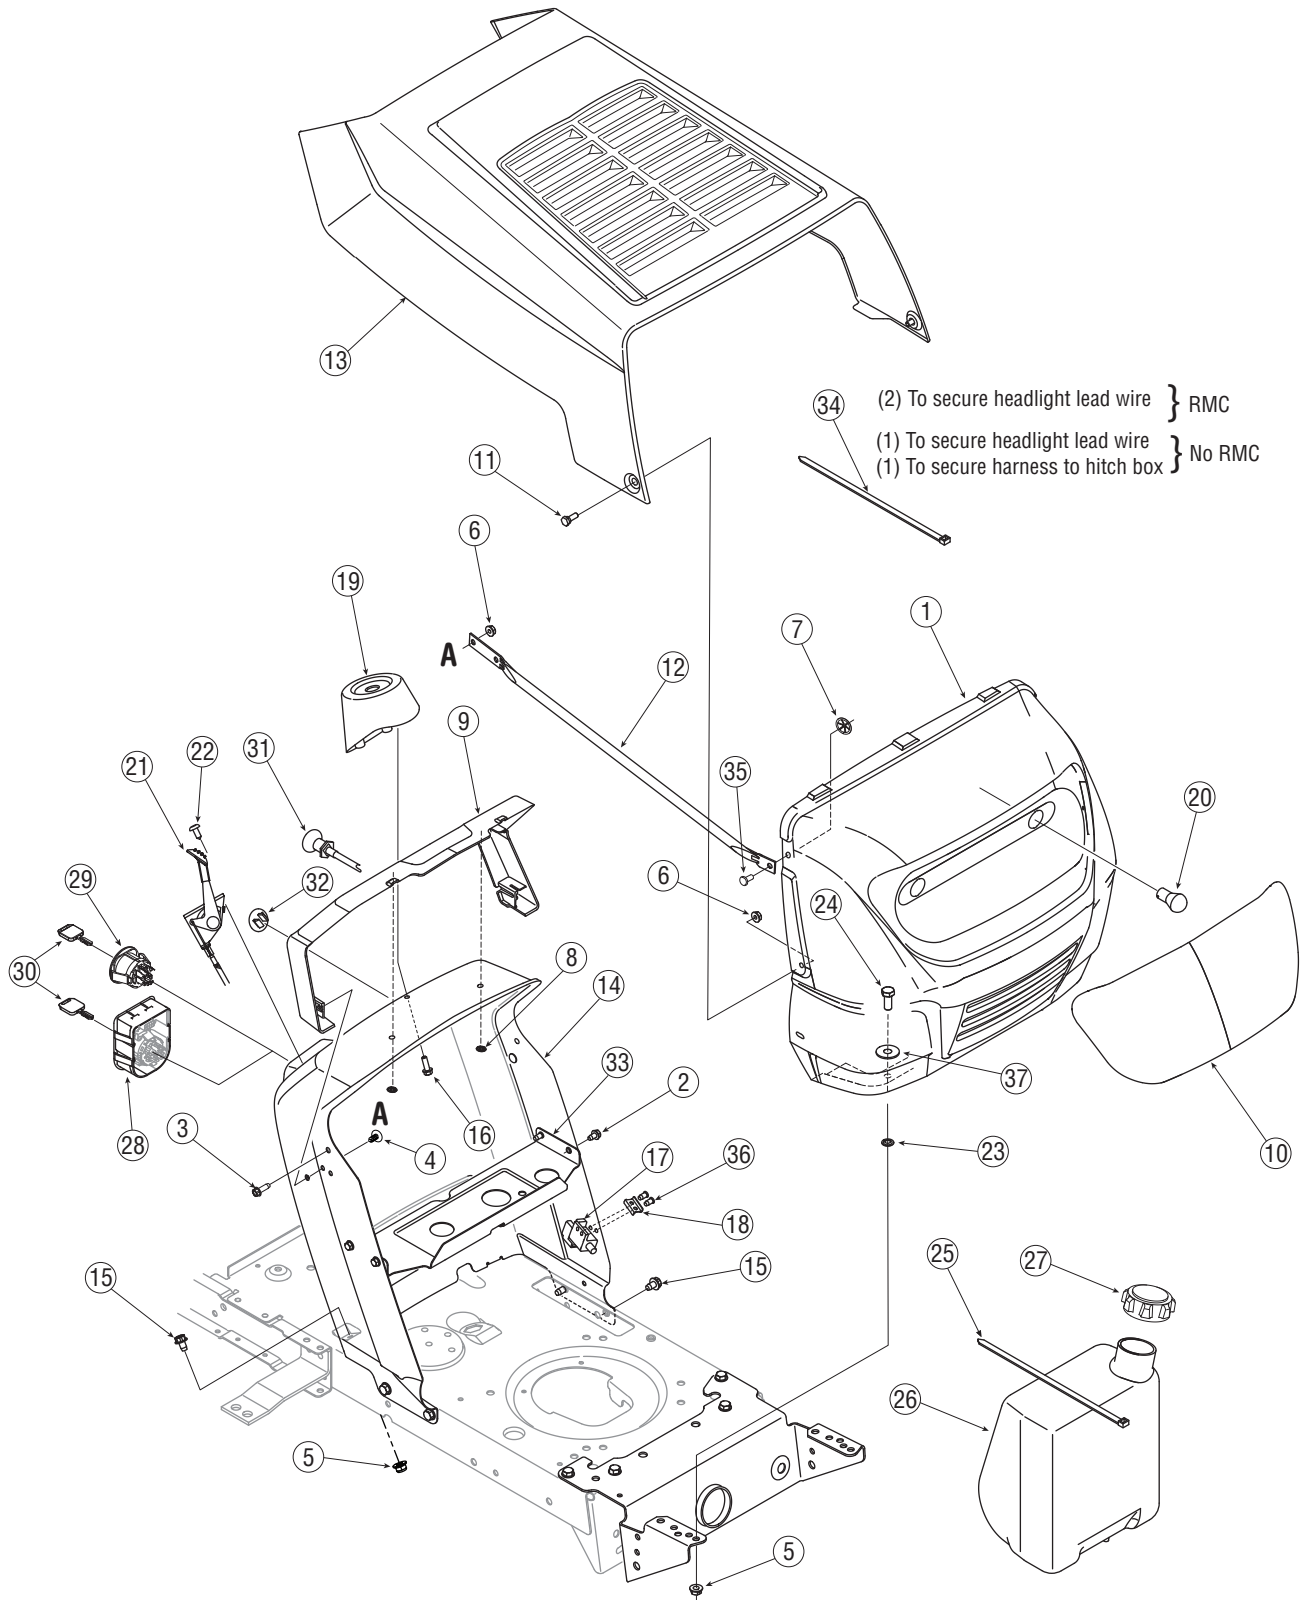

Model 762 & 772

Ref. No.	Part No.	Description	Ref. No.	Part No.	Description
1	783-04979	Grille		746-1086	Throttle Control, 39" (Twin Cylinder)
2	710-0599	Screw, 1/4-20, 0.500	22	710-04483	Screw, 1/4-14, .500
3	710-0642	Screw, 1/4-20, 0.750	23	726-0201	Speed Nut, .3125
4	726-04072	Ratchet Clip .250 dia. x .500 lg.	24	710-3008	Screw, 5/16-18, .750
5	712-04063	Nut, Flange Lock, 5/16-18, GrF	25	726-0230	Cable Tie, 34.75
6	712-04064	Nut, Flange Lock, 1/4-20, GrF	26	751-0555B	Fuel Tank, 1.5 gal.
7	726-04012	Nut, Push-on, .25 Dia	27	751-0603	Fuel Tank Cap
8	726-0233	Push Nut, .25ID x .50OD	28	725-04227B	Module, Ignition Switch (RMC*)
9	731-05012A	Collar, Dash, 0-Style	29	725-1741	Module, Ignition Switch (No RMC*)
10	731-1503A	Lens	30	725-1744	Key
11	738-0952A	Screw, Shldr, .375 x .125, 1/4-20	31	746-1085A	Choke Control, 37.5"
12	749-04220	Support Rod, Grill	32	731-05265	Choke Plug
13	783-04608	Hood	33	783-04584	Gas Tank Support Bracket
14	783-04892	Dash Assembly (RMC*)	34	725-0157	Cable Tie
	783-04873	Dash Assembly (No RMC)	35	728-0162	Rivet, Flat Head 1/4"
15	710-0604A	Screw, 5/16-18, 0.625	36	728-04021†	Pop Rivet
16	710-0895	Screw, 1/4-15, 0.750	37	736-3078	Flat Washer, .344 x 1.00 x .063
17	725-04039†	Switch	—	725-04432	Wire Harness (RMC)
18	17962†	Switch Plate	—	725-04433	Wire Harness (No RMC)
19	731-04945	Support, Steering	—	725-04481	Wire Harness (No RMC) <i>Kohler Only</i>
20	725-0963	Headlamp, 12V	—	777X40065	Headlight Lens Reflector
21	746-04364	Throttle/Choke Cable, 25" (Sgl. Cyl.)			

* Reverse Caution Mode

† Models equipped with Reverse Caution Mode

Illustrated Parts List

To order replacement parts, call the Customer Service Line at 1-800-800-7310, or visit www.mtdproducts.com

NOTE: Tractor features vary by model. NOT all parts listed above and pictured on the previous page are standard equipment.