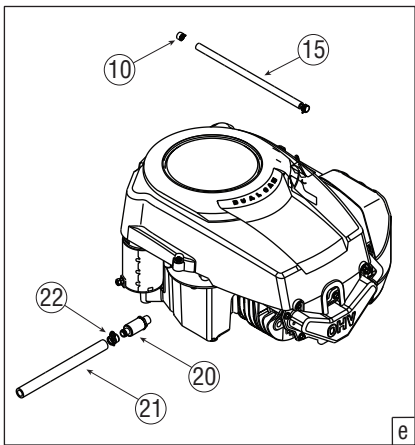

Models 760-779

Ref. No.	Part No.	Description
1	710-0227	Screw, #8-18 x .50
2	710-1502	Screw, #8-18 x .375
3	710-0604A	Self-tapping Screw, 5/16-18, .625
4	710-1237	Screw, #10-32, .625
5	710-1314A	Socket Cap Screw, 5/16-18, .625
6	710-1315	Self-tapping Screw, 3/8-16, 1.25
7	751-10013	Exhaust Pipe
8	783-04573	LH Muffler Bracket
9	725-0157	Cable Tie, 7.4"
10	726-0205	Hose Clamp, .490
11	710-0599	Screw, 1/4-20, 0.500
12	751-9986A	Muffler, Bug
13	783-04574	RH Muffler Bracket
14	751B221535	Casing Clamp
15	751-10349	Fuel Line Hose
16	751-0564B	Muffler Deflector
17	751-10162	Muffler, Single Inlet
18	783-04576	Muffler Shield
19	751-0620A	Exhaust Pipe

Ref. No.	Part No.	Description
20	751-3140	Oil Drain Valve
21	751-3141	Oil Drain Hose
22	751-3142	Oil Drain Cap
23	783-0615D	Muffler Heat Shield
24	721-0348	Exhaust Gasket
25	731-05628	Oil Drain Sleeve
26	751-0617B	Muffler, Single Inlet
27	721-0208	Exhaust Gasket
28	737-0143	Oil Drain Cap, 3/8-18
29	737-0199	Oil Drain Pipe, 3/8-16, 2.0
30	712-04065	Flange Lock Nut, 3/8-16
31	751-0619A	Exhaust Pipe
32	751B222261	Muffler Deflector
33	736-0300	Flat Washer, .406 x .875 x .059
34	738-0143	Shldr Screw, .498 x .340 x 3/8-16
35	751-0622A	Exhaust Pipe
36	712-0271	Hex Sems Nut, 1/4-20
37	751-10047	Kohler Courage Exhaust Pipe
38	KH-20-041-12-S	Gasket, Kohler Courage

- (a) Tractor models with Tecumseh Single-cylinder Engine (16 HP - 18 HP)
- (b) Tractor models with Tecumseh Single-cylinder Engine (12 HP - 15 HP)
- (c) Tractor models with Briggs and Stratton OHV Single-cylinder Engine
- (d) Tractor models with Briggs and Stratton OHV Single-cylinder Engine (canister muffler)
- (e) Tractor models with Kohler Single-cylinder Engine (16 HP - 20 HP)

NOTE: Tractor features vary by model. NOT all parts listed above and pictured on the previous page are standard equipment.

Illustrated Parts List

To order replacement parts, call the Customer Service Line at 1-800-800-7310, or visit www.mtdproducts.com