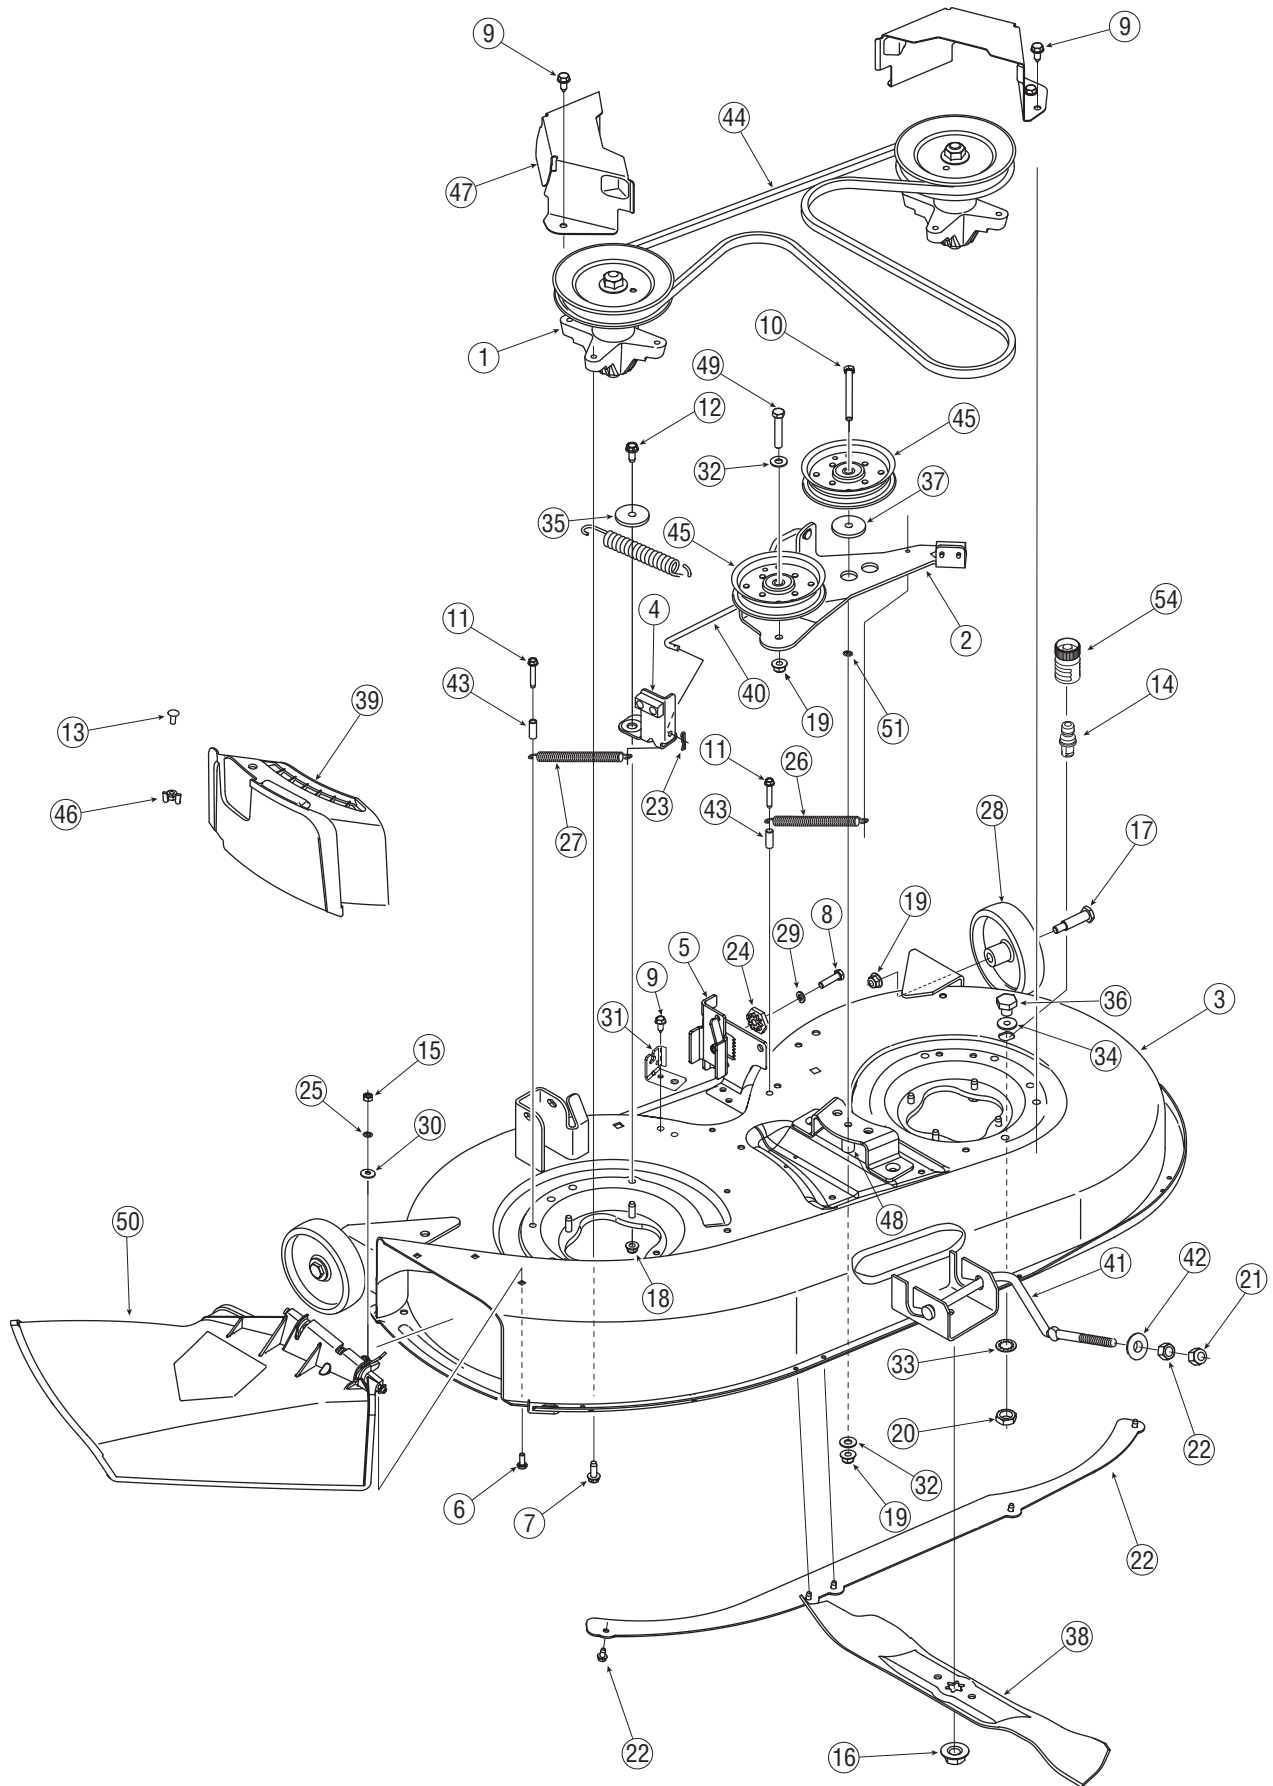

Models 760-779 (42" Deck)

Ref. No.	Part No.	Description
1	618-04456	Spindle Assembly, Pul, 6.3" Dia
2	683-04138B	Brake Assembly, Deck
3	683-04165A	Deck Shell, 42" (w/o Wheel Brkt)
	683-04162A	Deck Shell, 42" (w/ Wheel Brkts.)
4	683-04167	Brake Assembly, Deck
5	683-04228	Brkt. Ass'y, Deck, Hanger LH
6	710-3015	Screw, 1/4-20, .75, Gr5
7	710-1260A	Screw, 5/16-18, 0.750
8	710-0528	Screw, 5/16-18, 1.250
9	710-0604A	Screw, 5/16-18, 0.625
10	710-3085	Screw, 3/8-16, 3.50, Gr5
11	710-0778	Screw, 1/4-20, 1.500
12	710-3008	Screw, 5/16-18, .75, Gr5
13	710-0134†	Carriage Screw, , 1/4-20 x .62
14	737-04003C†	Deck Water Nozzle
15	712-3006	Nut, Hex, 1/4-20, Gr5
16	712-0417A	Nut, Flange, 5/8-18
17	738-0373	Screw, Shldr, .498 x 1.53, 3/8-16
18	712-04063	Nut, Flange Lock, 5/16-18, GrF
19	712-04065	Nut, Flange Lock, 3/8-16, GrF
20	712-0641	Nut, Hex, M16-1.5
21	712-3083	Nut, Hex Lock, 1/2-13, Gr8
22	712-0206	Nut, Hex, 1/2-13, Gr5
23	714-0104	Pin, Cot, .072 Dia. x 1.13 Lg
24	717-04074	Gear, Deck Adjustment
25	726-0233	Nut, Push, .25 ID x .50 OD
26	732-04280B	Spring, Exten. , .75 Dia. x 6.375
27	732-04287	Spring, Exten. , .50 Dia. x 6.375

† If Equipped

Ref. No.	Part No.	Description
28	734-0973†	Wheel, Deck 5.0 x 1.38
29	736-0119	Washer, Lock, 5/16
30	736-0270	Washer, Bell, .265 x .75 x .062
31	783-04740	Deck Engagement Cable Bracket
32	736-0267	Washer, Flat, .385 x .87 x .06
33	736-0225	Washer, Lock, 5/8, Internal Tooth
34	736-0187	Washer, Flat, .64 x 1.24 x .06
35	738-04166	Spacer, Shoulder, .5000 x .1475
36	738-04146	Plug, Screw, M16 x 1.5
37	738-04162A	Spacer, Shoulder, .8840 x .190
38	742-0616A	Blade, 21.23", Star 3-in-1
39	731-2363†	Mulch Plug
40	747-04379A	Control Rod, Brake
41	747-04269A	Deck Rod, Front Adjustable
42	748-04069	Pivot Cup, Deck Lift
43	750-0566A	Spacer, .260 x .372 x 1.030
44	754-04060B	Belt, V-Type
45	756-04129	Idler Pulley, 4.25" Dia.
46	712-3087†	Wing Nut, 1/4-20
47	783-04327A	Cover, Belt, 6.00 Dia.
48	750-04446	Spacr, 3/8 ID x .68 OD x 1.46 Lg.
49	710-0347	Screw, 3/8-16 x 1.75
50	731-1032B	Chute Assembly, Discharge
51	712-0229	Nut, Push, 3/8
52	710-0599†	Screw, 1/4-20, 0.500
53	783-1146A†	Deck Skirt
54	721-04041†	Water Nozzle Adapt

IMPORTANT
For a proper working machine, use Factory Approved Parts. **V-belts** are designed to engage and disengage safely. A substitute (non OEM) V-belt can be dangerous by not disengaging completely.

NOTE: Tractor features vary by model. NOT all parts listed above and pictured on the previous page are standard equipment.

Illustrated Parts List

To order replacement parts, call the Customer Service Line at 1-800-800-7310, or visit www.mtdproducts.com