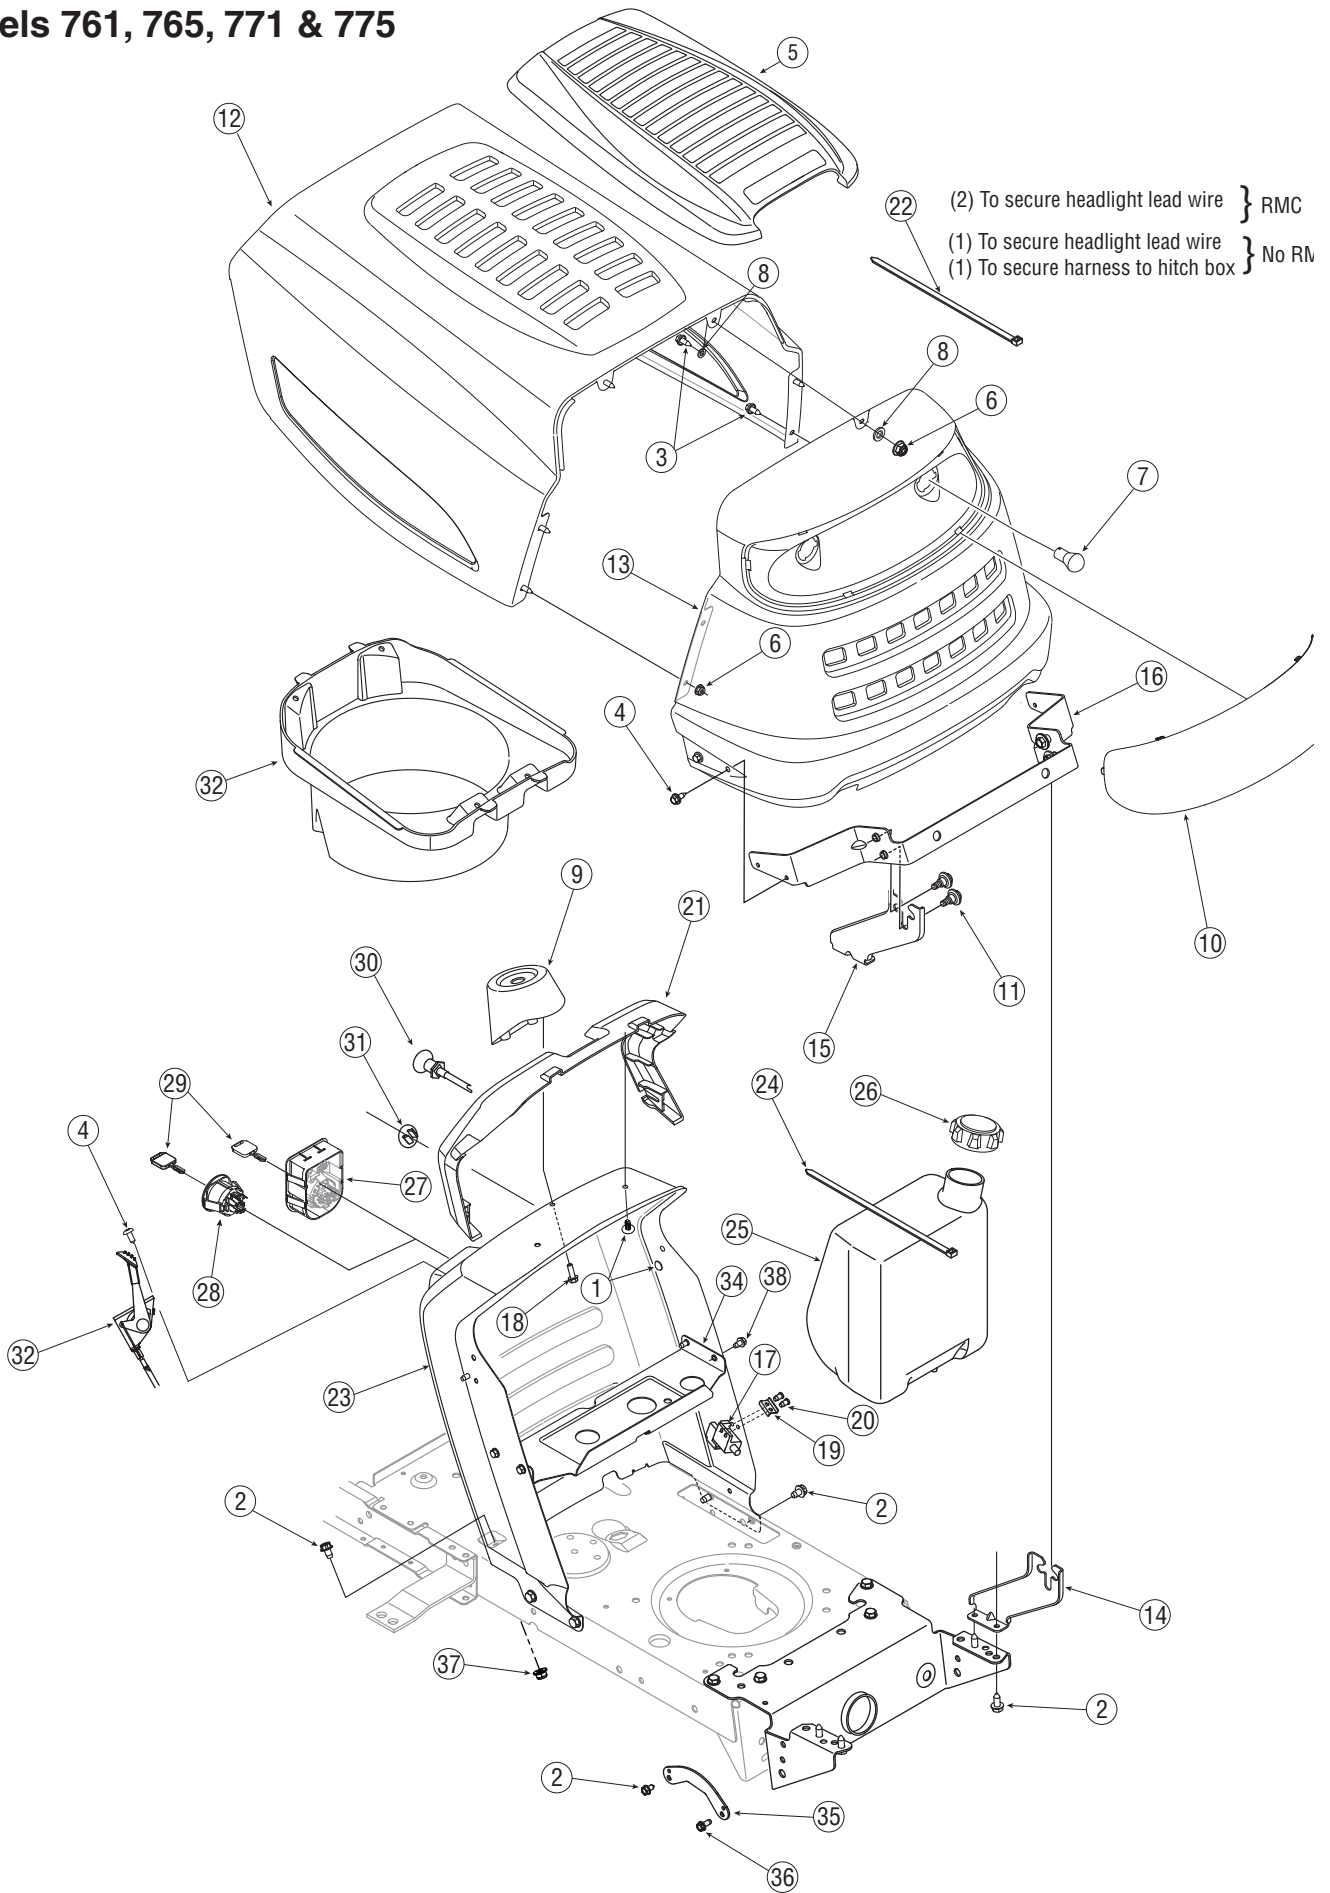

## Illustrated Parts List

To order replacement parts, call the Customer Service Line at 1-800-800-7310, or visit [www.mtdproducts.com](http://www.mtdproducts.com)

Ref. No.	Part No.	Description	Ref. No.	Part No.	Description
1	726-04072	Ratchet Clip .250 Dia. x .500 Lg.	24	726-0230	Cable Tie, 34.75
2	710-0604A	Screw, 5/16-18, 0.625	25	751-0555B	Fuel Tank, 1.5 gal.
3	710-0751	Screw, 1/4-20, .620, Gr5	26	751-0603	Fuel Tank Cap
4	710-04483	Screw, 1/4-20, .500	27	725-04227B	Module, Ignition Switch (RMC*)
5	731-05522††	5-Style Hood Cover	28	725-1741	Ignition, Switch (No RMC)
6	712-04064	Nut, Flange Lock, 1/4-20, Gr5	29	725-1744	Key
7	725-0963	Headlamp, 12V	30	746-1085A	Choke Control, 37.5"
8	736-0176	Washer, Flat, .265 x .938 x .120	31	731-05265	Plug
9	731-04945	Support, Steering	32	731-05147A	Plenum (Single Cylinder Engine)
10	731-04949	Lens		731-05566	Plenum (Kohler Single Cylinder)
11	738-04091	Screw, Shoulder, .43 x.29, 5/16-18		731-05165	Plenum (Twin Cylinder Engine)
12	783-04551	Hood	33	746-04364	Throttle/Choke Control, 25"
13	783-04552	Grille			(Single Cylinder Engine)
14	783-04577A	Pivot Bracket, LH		746-1086	Throttle Control, 39"
15	783-04578A	Pivot Bracket, RH			(Twin Cylinder Engine)
16	783-04621	Pivot Bracket, Grille	34	783-04584	Gas Tank Support Bracket
17	725-04039†	Switch	35	783-05027	Front Pivot Support Bracket
18	710-0895	Screw, 1/4-15, 0.750	36	710-1260A	Screw, 5/16-18 x .750
19	17962†	Switch Plate	37	712-04063	Flange Lock Nut 5/16-18
20	728-04021†	Pop Rivet	38	710-0599	Screw, 1/4-20, 0.500
21	731-04947A	Collar, Dash	—	725-04432	Wire Harness (RMC)
22	725-0157	Cable Tie	—	725-04433	Wire Harness (No RMC)
23	783-04892	Dash Assembly (RMC*)	—	725-04481	Wire Harness (No RMC) <i>Kohler Only</i>
	783-04873	Dash Assembly (No RMC)	—	777X41984	Headlight Lens Reflector