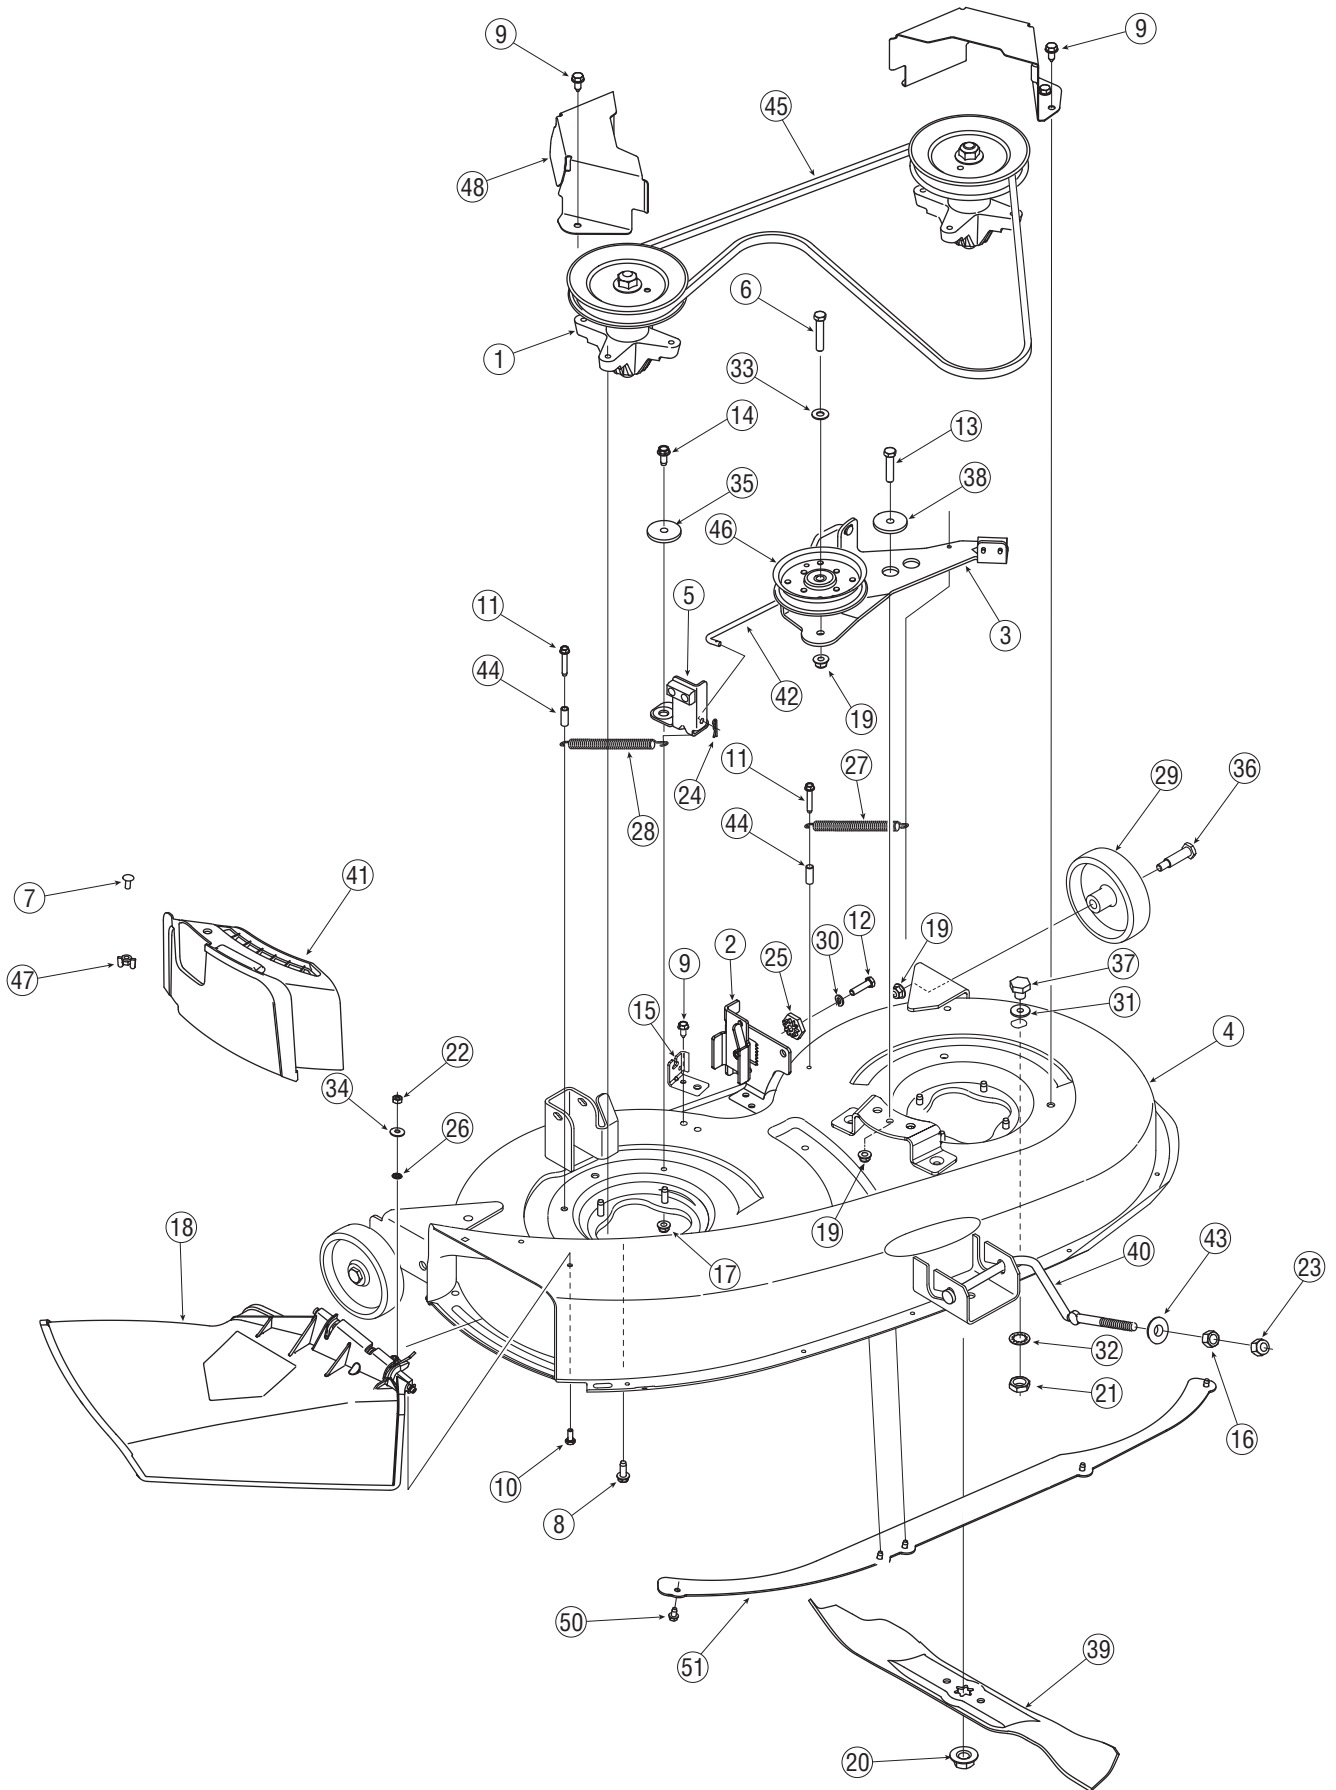

## Illustrated Parts List

To order replacement parts, call the Customer Service Line at 1-800-800-7310, or visit [www.mtdproducts.com](http://www.mtdproducts.com)

Models 760-779 (38" Deck)

Ref. No.	Part No.	Description
1	618-04474	Spindle Assembly, Pul, 5.75" Dia
2	683-04228	Brkt. Assembly, Deck, Hanger LH
3	683-04138B	Brake Assembly, Deck
4	683-04263	Deck Shell, 38" (w/o Wheel Brkt)
	683-04161	Deck Shell, 38" (w/ Wheel Brkt)
5	683-04167	Brake Assembly, Deck
6	710-0347	Screw, 3/8-16, 1.75, Gr5
7	710-0134†	Carriage Screw, , 1/4-20 x .62
8	710-1260A	Screw, 5/16-18, 0.75
9	710-0604A	Screw, 5/16-18, 0.625
10	710-3015	Screw, 1/4-20, .75, Gr5
11	710-0778	Screw, 1/4-20, 1.500
12	710-0528	Screw, 5/16-18, 1.250
13	710-3005	Screw, 3/8-16, 1.25, Gr5
14	710-3008	Screw, 5/16-18, .75, Gr5
15	783-04740	Deck Engagement Cable Bracket
16	712-0206	Nut, Hex, 1/2-13, Gr5
17	712-04063	Nut, Flange Lock, 5/16-18, GrF
18	731-1032B	Chute Assembly, Discharge
19	712-04065	Nut, Flange Lock, 3/8-16, GrF
20	712-0417A	Nut, Flange, 5/8-18
21	712-0641	Nut, Hex, M16-1.5
22	712-3006	Nut, Hex, 1/4-20, Gr5
23	712-3083	Nut, Hex Lock, 1/2-13, Gr8, Nylon
24	714-0104	Pin, Cot, .072 Dia. x 1.13 Lg
25	717-04074	Gear, Deck Adjustment