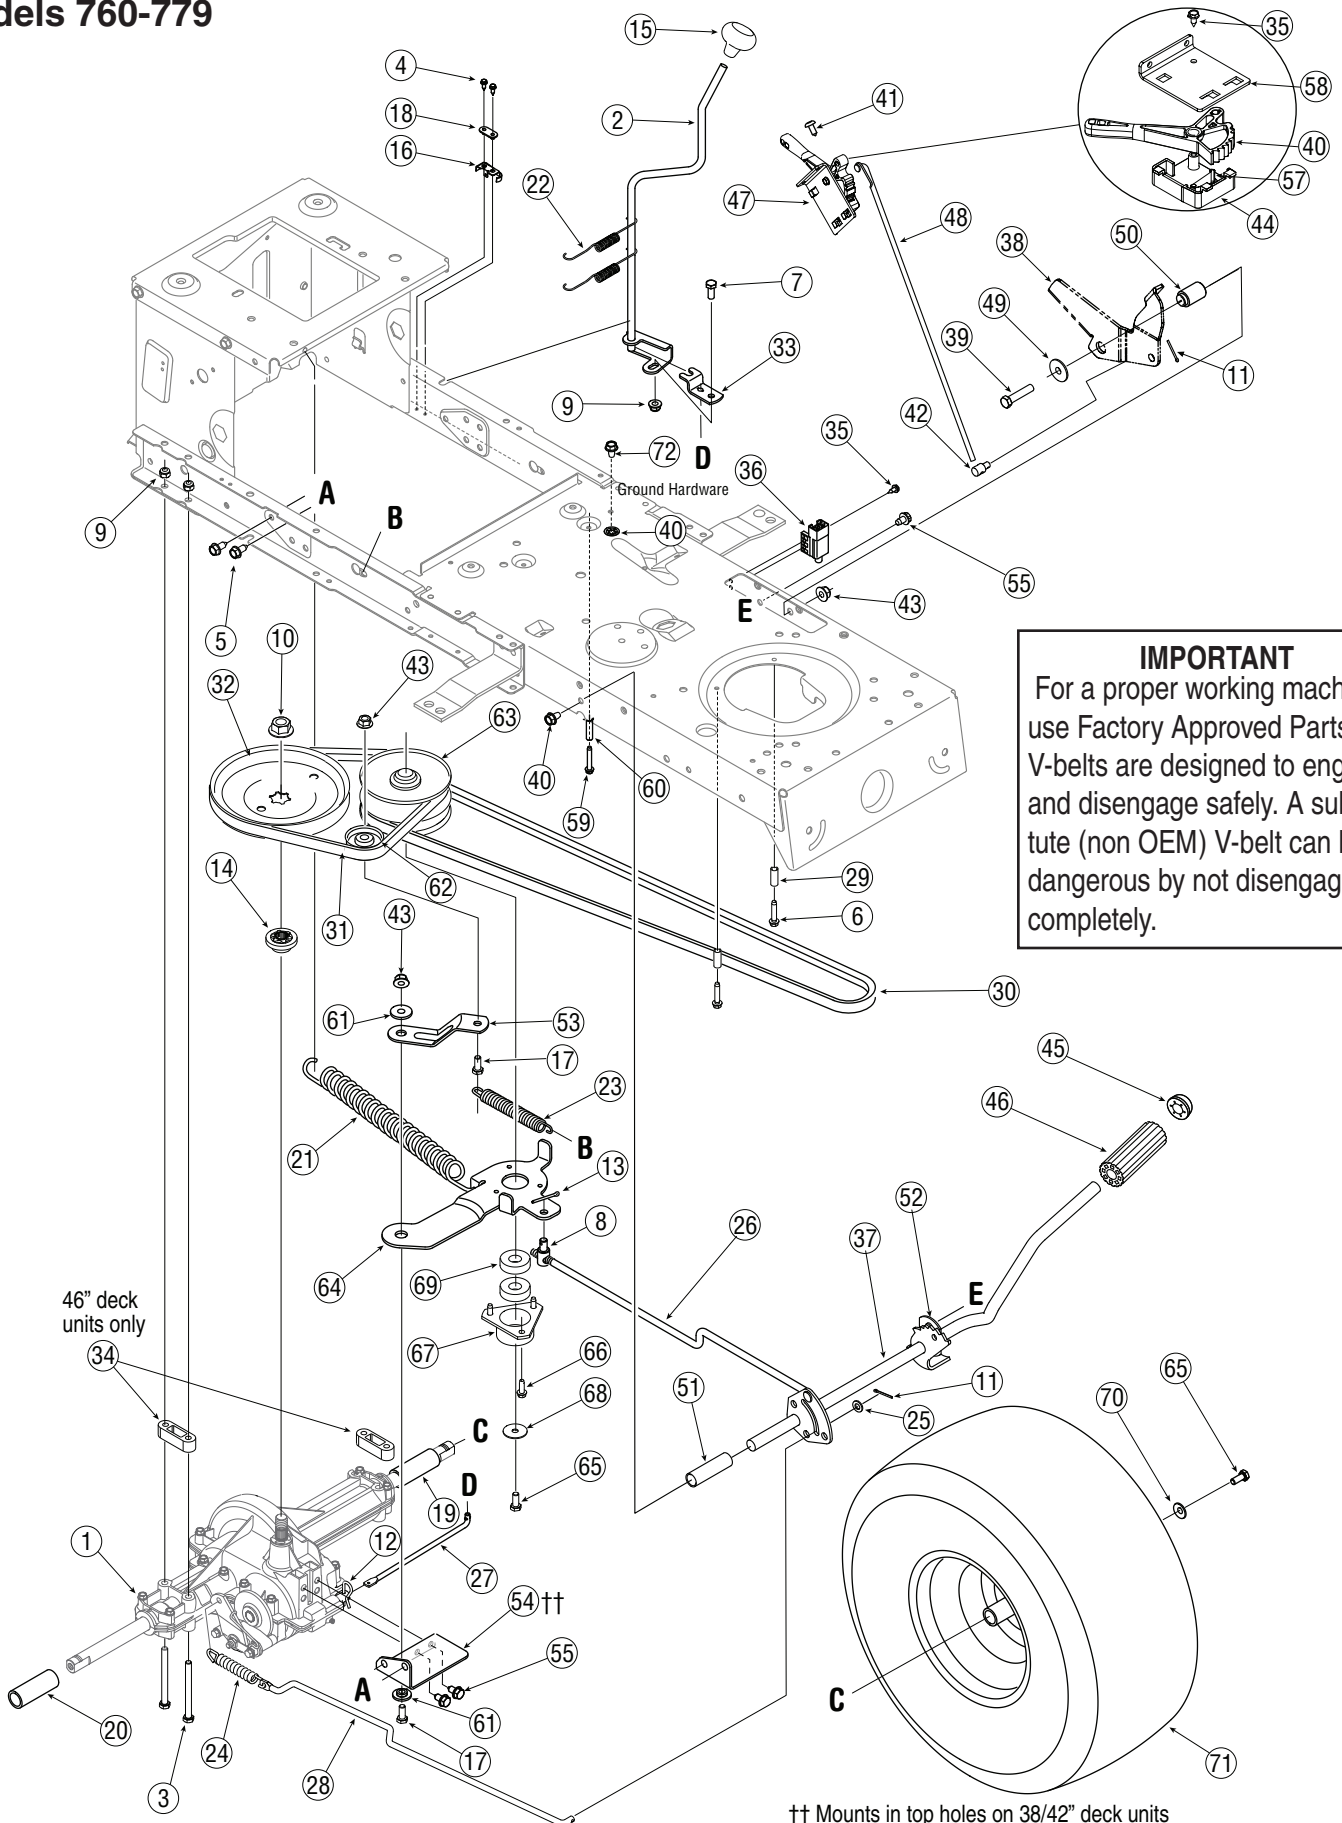

Models 760-779

†† Mounts in top holes on 38/42" deck units
Mounts in bottom holes on 46" deck units

Ref. No.	Part No.	Description
1	618-04034	Transmission Assembly
2	647-04035	Lever Assembly, Shift
3	710-0176	Screw, 5/16-18, 2.75 (38/42" Dk.)
	710-1266	Screw, 5/16-18, 3.50 (46" Deck)
4	710-0227	Screw, #8-18, 0.500
5	710-0726	Screw, 5/16-12, 0.750
6	710-0809	Screw, 1/4-20, 1.250
7	710-3008	Screw, 5/16-18, .75, Gr5
8	711-04075A	Ferrule, 3/8-24 x .375 Dia.
9	712-04063	Nut, Flange Lock, 5/16-18, GrF
10	712-0700	Nut, Flange, 9/16-18, Gr2
11	714-0111	Pin, Cotter, 3/32, 1.0
12	714-0209	Cotter Pin, Internal .125 Dia
13	714-0470	Pin, Cotter, 1/8 x 1.25
14	718-0758A	Hub, Pulley, 5/8 Spline
15	720-04028	Knob, Shift
16	725-1644	Spring Switch, Short
17	710-0520	Screw, 3/8-16 x 1.50
18	726-0320	Plate, Insulator Nut
19	731-04602	Sleeve, .758 x .821 x 3.3125
20	731-04604	Sleeve, .758 x .821 x 2.4375
21	732-04076A	Spring, Extension, 1.15 OD x 7.90
22	732-04276A	Spring, Extension
23	732-04306	Spring, Extension, .80 OD x 3.28
24	732-0716C	Spring, Extension, .59 OD x 4.00
25	736-0264	Washer, Flat, .330 x .630 x .0635
26	747-04265	Control Rod Var. Spd. (38/42" Dk.)
	747-04568	Control Rod, Var. Spd. (46" Deck)
27	747-04277	Rod, Shift
28	747-04287	Rod, Brake
29	750-0566A	Spacer, .260 x .372 x 1.030
30	754-04001A	Belt
31	754-0241A	Belt
32	756-04002	Pulley, V-Type, 7.25 Dia
33	783-04595	Shift Bracket, Adjustable
34	748-0334	Spacer .68
35	738-04237	Screw, #10-16, 0.500
36	725-04363	Switch, Interlock
37	647-04034C	Pedal Assembly, Drive
38	783-04862	Latch Bracket (RMC*)
	783-04903	Latch Bracket (No RMC)

Ref. No.	Part No.	Description
39	710-3144	Screw, 3/8-16, 2.00, Gr5
40	736-0222	Lock Washer, 1/4
41	710-04483	Screw, 1/4-20, 0.500
42	711-0736	Adjustment Ferrule 1/4-20
43	712-04065	Nut, Flange Lock, 3/8-16, GrF
44	731-05361	Control Cover
45	726-0214	Push Cap, 5/8
46	735-0239	Pad, Foot, 4.0
47	683-04225	Shift Cont. Assembly, 6-Spd
	683-04216	Shift Cont. Assembly, 7-Spd
	683-04274	Shift Cont. Assembly, 7-Spd TB
48	747-04430	Control Rod, Speed Selector
49	736-0247	Washer, Flat, .406 x 1.25 x .157
50	750-04465	Spacer, Flge, .390 x .671 x 1.095
51	750-0802	Spacer, .640 ID x .76 OD x 2.63
52	783-04536	Support Bracket, Pedal
53	683-04207	Bracket, Idler
54	683-04176A	Torque Bracket, Transmission
55	710-0604A	Screw, 5/16-18, 0.625
56	710-0520	Screw, 3/8-16, 1.25, Gr5
57	732-0627	Shift Lever Spring
58	783-04830	Control Bracket
59	710-1325	Screw, 1/4-20 x 1.625
60	750-04456	Spacer, .260 x .372 x 1.420
61	738-0347	Spacer, Shoulder, .625 ID x .169
62	756-04213	Pulley, Flat Idler
63	656-04015	Pulley Ass'y, Variable Speed
64	683-04206	Bracket Ass'y, Variable Speed
65	710-0627	Screw, 5/16-24, .750, Gr5
66	710-0778	Screw, 1/4-20, 1.50
67	718-04261	Cup, Bearing
68	736-0362	Washer, Flat, .330 x 1.25 x .06
69	741-0124	Bearing, Ball, 17 x 40 x 12
70	736-0242	Bell Washer, .34 x .872 x .060
71	634-04324	Wheel Ass'y, Round Shoulder
	734-04241	Tire Only, 20 x 8 x 8, Round Shld.
	634-0070	Rim Assy. (Inc. bearings, valve stem)
	634-0104	Wheel Ass'y, Square Shoulder
	734-1730	Tire Only, 20 x 8 x 8, Square Shld
	734-0603A	Rim Assy. (Inc. bearings, valve stem)
72	710-0599	Screw, 1/4-20 x .500

* Reverse Caution Mode

Illustrated Parts List

To order replacement parts, call the Customer Service Line at 1-800-800-7310, or visit www.mtdproducts.com

NOTE: Tractor features vary by model. NOT all parts listed above and pictured on the previous page are standard equipment.