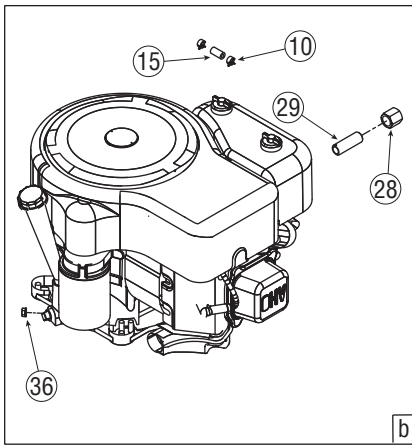

Models 760-779

Ref. No.	Part No.	Description
1	710-0227	Screw, #8-18 x .50
2	710-1502	Screw, #8-18 x .375
3	710-0604A	Self-tapping Screw, 5/16-18, .625
4	710-1237	Screw, #10-32, .625
5	710-1314A	Socket Cap Screw, 5/16-18, .625
6	710-1315	Self-tapping Screw, 3/8-16, 1.25
7	751-10013	Exhaust Pipe
8	783-04573	LH Muffler Bracket
9	725-0157	Cable Tie, 7.4"
10	726-0205	Hose Clamp, .490
11	710-0599	Screw, 1/4-20, 0.500
12	751-9986A	Muffler, Bug
13	783-04574	RH Muffler Bracket
14	751B221535	Casing Clamp
15	751-10349	Fuel Line Hose
16	751-0564B	Muffler Deflector
17	751-10162	Muffler, Single Inlet
18	783-04576	Muffler Shield
19	751-0620A	Exhaust Pipe

Ref. No.	Part No.	Description
20	751-3140	Oil Drain Valve
21	751-3141	Oil Drain Hose
22	751-3142	Oil Drain Cap
23	783-0615D	Muffler Heat Shield
24	721-0348	Exhaust Gasket
25	731-05628	Oil Drain Sleeve
26	751-0617B	Muffler, Single Inlet
27	721-0208	Exhaust Gasket
28	737-0143	Oil Drain Cap, 3/8-18
29	737-0199	Oil Drain Pipe, 3/8-16, 2.0
30	712-04065	Flange Lock Nut, 3/8-16
31	751-0619A	Exhaust Pipe
32	751B222261	Muffler Deflector
33	736-0300	Flat Washer, .406 x .875 x .059
34	738-0143	Shldr Screw, .498 x .340 x 3/8-16
35	751-0622A	Exhaust Pipe
36	712-0271	Hex Sems Nut, 1/4-20
37	751-10047	Kohler Courage Exhaust Pipe
38	KH-20-041-12-S	Gasket, Kohler Courage

- (a) Tractor models with Tecumseh Single-cylinder Engine (16 HP - 18 HP)
- (b) Tractor models with Tecumseh Single-cylinder Engine (12 HP - 15 HP)
- (c) Tractor models with Briggs and Stratton OHV Single-cylinder Engine
- (d) Tractor models with Briggs and Stratton OHV Single-cylinder Engine (canister muffler)
- (e) Tractor models with Kohler Single-cylinder Engine (16 HP - 20 HP)

NOTE: Tractor features vary by model. NOT all parts listed above and pictured on the previous page are standard equipment.

Illustrated Parts List

To order replacement parts, call the Customer Service Line at 1-800-800-7310, or visit www.mtdproducts.com