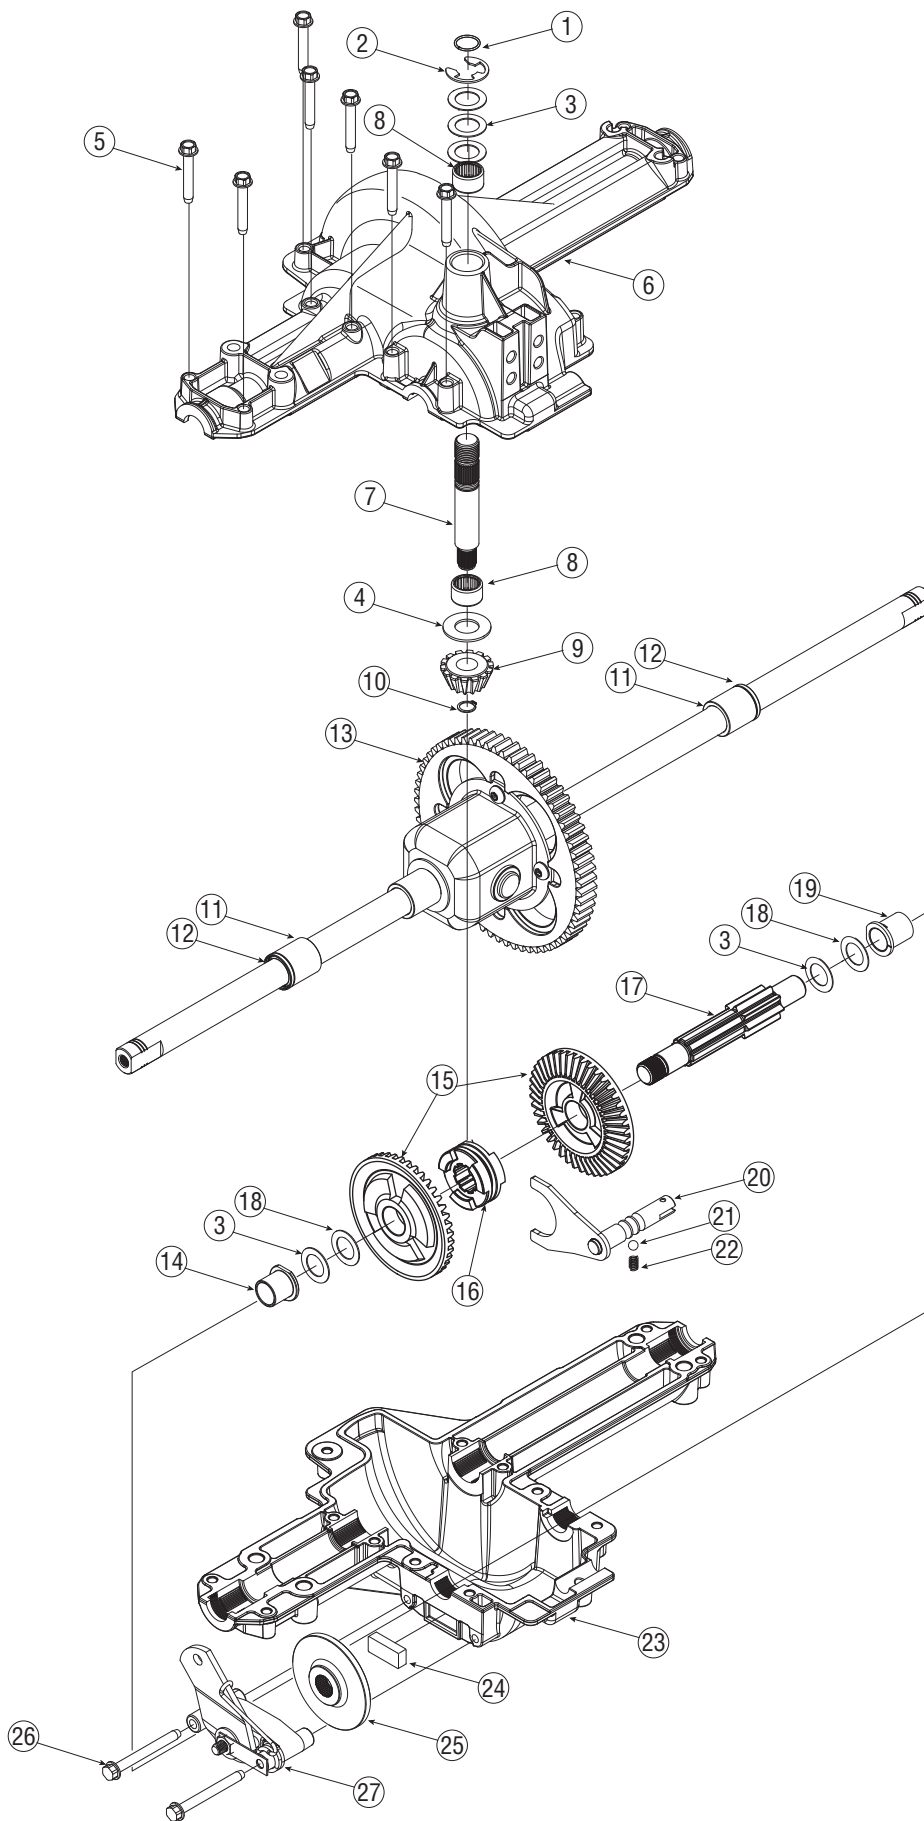

Models 760-779

Ref. No.	Part No.	Description
1	732-0614	Ring, Wire
2	716-0231	Ring, E Type,.750
3	736-0336*	Flat Washer, 5/8 x 1.0 x.030
	736-0337*	Flat Washer, 5/8 x 1.0 x.040
	736-0349*	Flat Washer, 5/8 x 1.0 x.020
4	736-0335	Washer, Thrust.635 x 1.26 x.06
5	710-1325	Self-tapping Screw, 1/4-20 x 1.625
6	719-04017	Upper Housing
7	711-1109	Input Shaft
8	741-0335	Needle Bearing,.625 x.813 x.495
9	717-1464	14-tooth Bevel Pinion
10	716-0108	Retaining Ring,.437
11	741-0340	Sleeve Bearing,.75 x 1.0 x 1.0
12	721-0338	Seal,.75 x 1.0 x.125
13	618-04041A	Differential Assembly
14	741-0336	Flange Bearing, 5/8 x 3/4 x 3/4
15	717-04056	42-tooth Bevel Gear
16	718-04045	Clutch Collar
17	711-04134	Drive Shaft
18	736-0495*	Thrust Washer, 1.0 x.632 x.0
	736-0494*	Flat Washer,.632 x 1.00 x.035
19	741-0337	Flange Bearing, 5/8 x 3/4 x 15/16
20	611-0011	Detent Shaft Assembly
21	741-0862	Detent Ball
22	732-0863	Compression Spring
23	719-04018	Lower Housing
24	717-0678	Brake Puck
25	761-0202	Brake Disc
26	710-1206	Self-tapping Screw, 1/4-20 x 2.375
27	661-0001	Brake Assembly
—	737-0148	Grease (19 oz.)

* Use applicable flat washer (ref. #'s 3 or 18) in this application allowing .0150/.0020 in. end-play

NOTE: If rebuilding the upper housing, include two ounces (2 oz.) of Unirex® N3 grease (Part No. 737-0289) in the input shaft cavity.

Illustrated Parts List

To order replacement parts, call the Customer Service Line at 1-800-800-7310, or visit www.mtdproducts.com