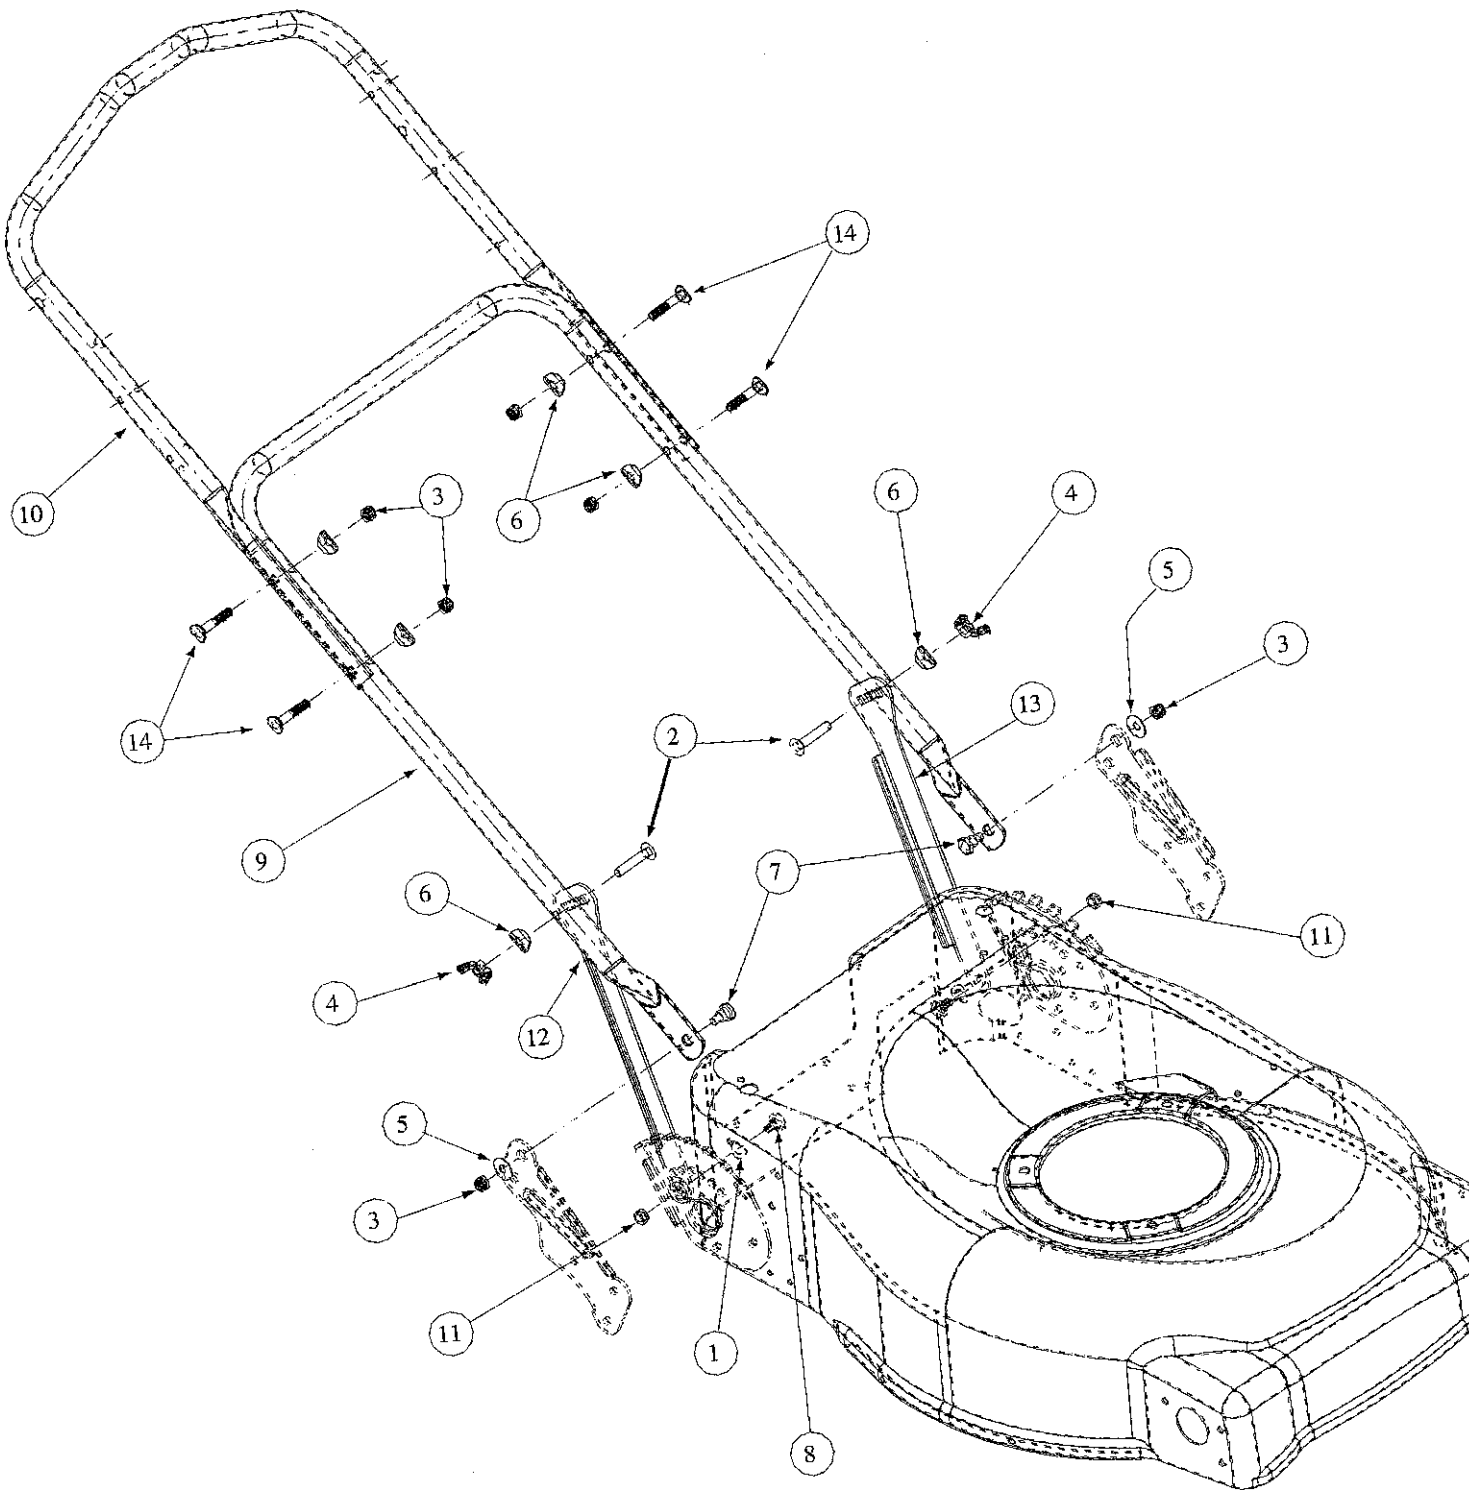

214 IP
3 Position Handle

214 IP
3 Position Handle

Ref #	Part Number	Qty	Description
1	00012577	2	Thrust Washer
2	01000956	2	Carrige Bolt, 5/16-18, 1 75
3	01000957	6	Hex Nut, 5/16-18, GRC, Lock
4	01000958	2	Wing Nut, 5/16-18, Lock
5	01000960	2	Belle Washer, 325 x .930 x .045
6	01000961	6	Saddle Washer, 320 ID X .93 OD
7	01000962	2	Shoulder Screw, 435 x 350, 5/16-18
8	01000963	2	Shield, Screw 437 x 1.62 LG
9	01002806	1	Lower Handle, 1.0"
10	01002808	1	Upper Handle, 1.0"
11	01002695	2	Lock Nut, 5/16-18, CEN
12	01003111	1	Strut, 3 Position Handle, Right hand
13	01003112	1	Strut, 3 Position Handle, Left hand
14	01003208	4	Carrige Bolt, 5/16-18 x 2.0 CRVD