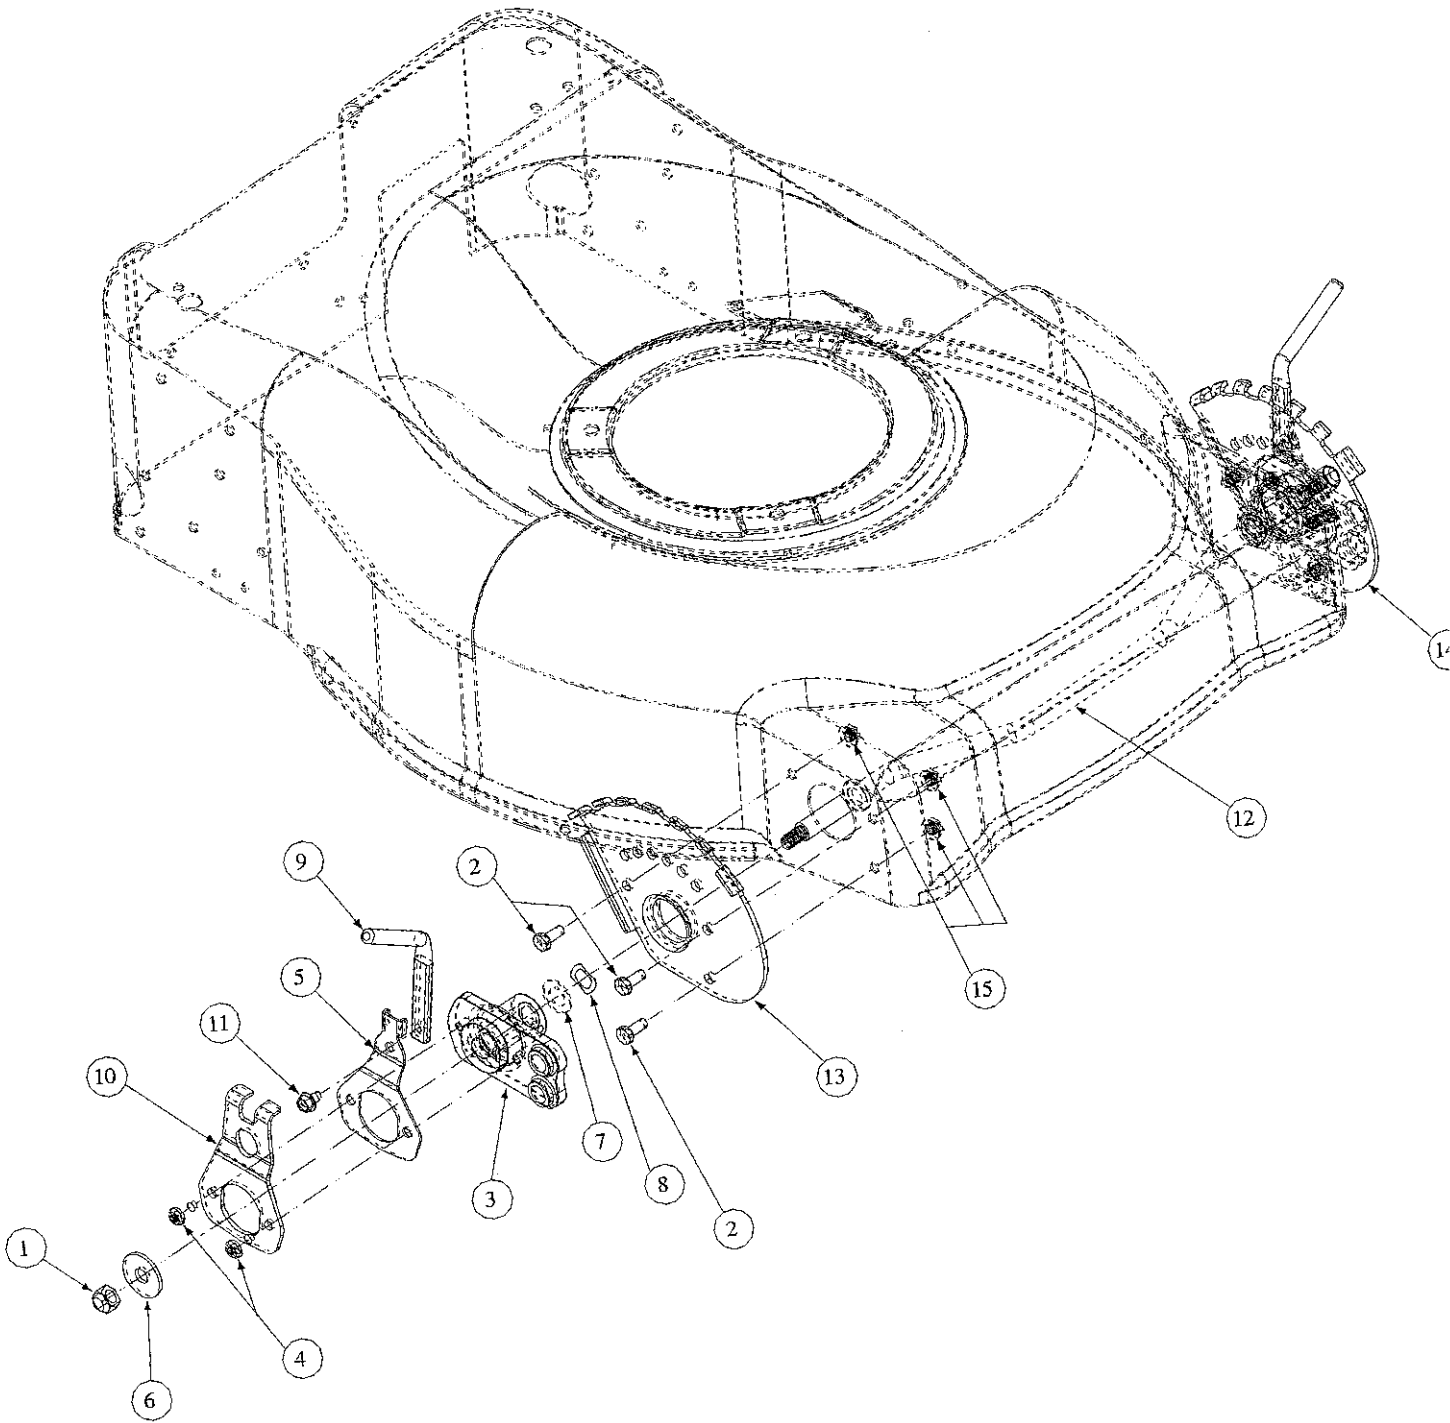

214 IP
Front Axle

214 IP
Front Axle

Ref #	Part Number	Qty	Description
1	00012173	2	L-Nut, 3/8-16, NYL INS. GR A. Z
2	01000338	6	HHCS, 1/4-20, .620, GR5, Standard
3	01000861	2	Pivot Wheel Bracket Assembly, 2 POS
4	01000865	2	Screw, TT, 1/4-20, 0.625, PANTRXI
5	01000871	2	Plate, Spring Height Adjuster
6	01000872	2	Flat Washer, .411 x 1.25 x 100
7	01000873	2	Flat Washer, .536 ID x .930 OD x .05
8	01000874	2	Wave Washer, .531 IDX 781 ODX .01
9	01002829	2	Height Adjustment Handle
10	01002832	2	Spring Lever Support Bracket
11	01000925	2	Screw, TT, 1/4-20, 0.375, Hex Indicator Washer
12	01002837	1	Front Axle, .500 OD
13	01002838	1	Height Adjustment Bracket, Right Front
14	01002839	1	Height Adjustment Bracket, Left Front
15	01002766	6	Nut, 1/4-20, Hex Flange, Lock, Group F