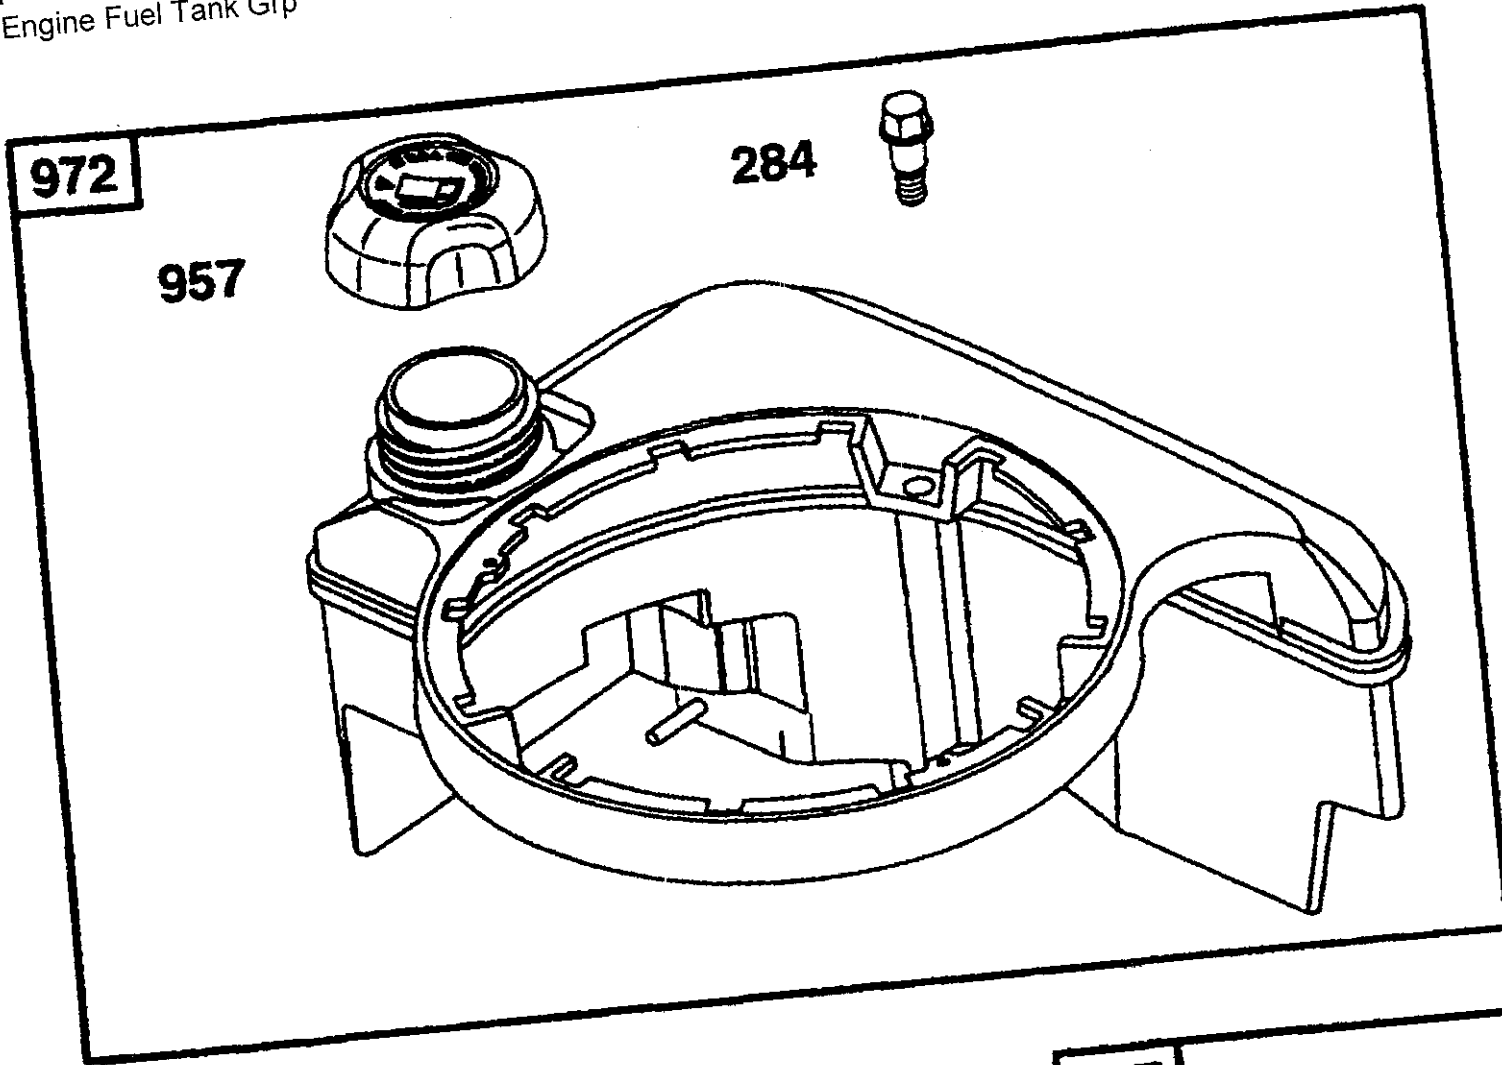

214 IP
B&S Engine Fuel Tank Grp

214 IP
B&S Engine Fuel Tank Grp

Ref #	Part Number	Qty	Description
187	BS-394302	1	Fuel line
188	BS-398540	1	Shoulder Screw
284	BS-94511	4	Shoulder Screw
601	BS-93053	2	Hose Clamp
670	BS-280512	1	Fuel Tank Spacer
957	BS-498697	1	Fuel Tank Cap
972	BS-499618	1	Fuel Tank