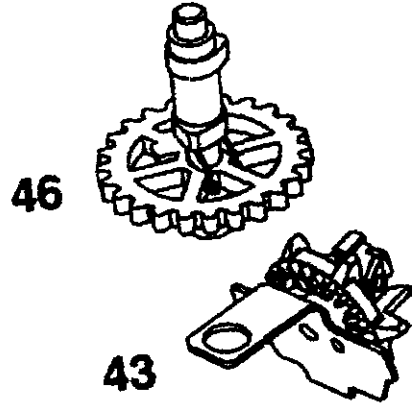

214 IP
B&S Engine Sump, Cam

214 IP
B&S Engine Sump, Cam

Ref #	Part Number	Qty	Description
		1	Engine Sump
4	BS-692509	1	Crankcase Gasket
12	BS-272198	1	Oil Drain Plug
15	BS-94880	1	Ball Bearing
17	BS-498185	1	Oil Seal
20	BS-399781	6	Screw Hex Screw Used In Hole Nearest Breather
22	BS-94220		Use Part No. BS-94612
43	BS-692505	1	Governor Oil Slinger
46	BS-692506	1	Cam Gear
1055	BS-692623	1	Oil Pump Tube
	BS-94612		Screw Hex Screw Used In Hole Nearest Breather
			Use Part No. BS-94612