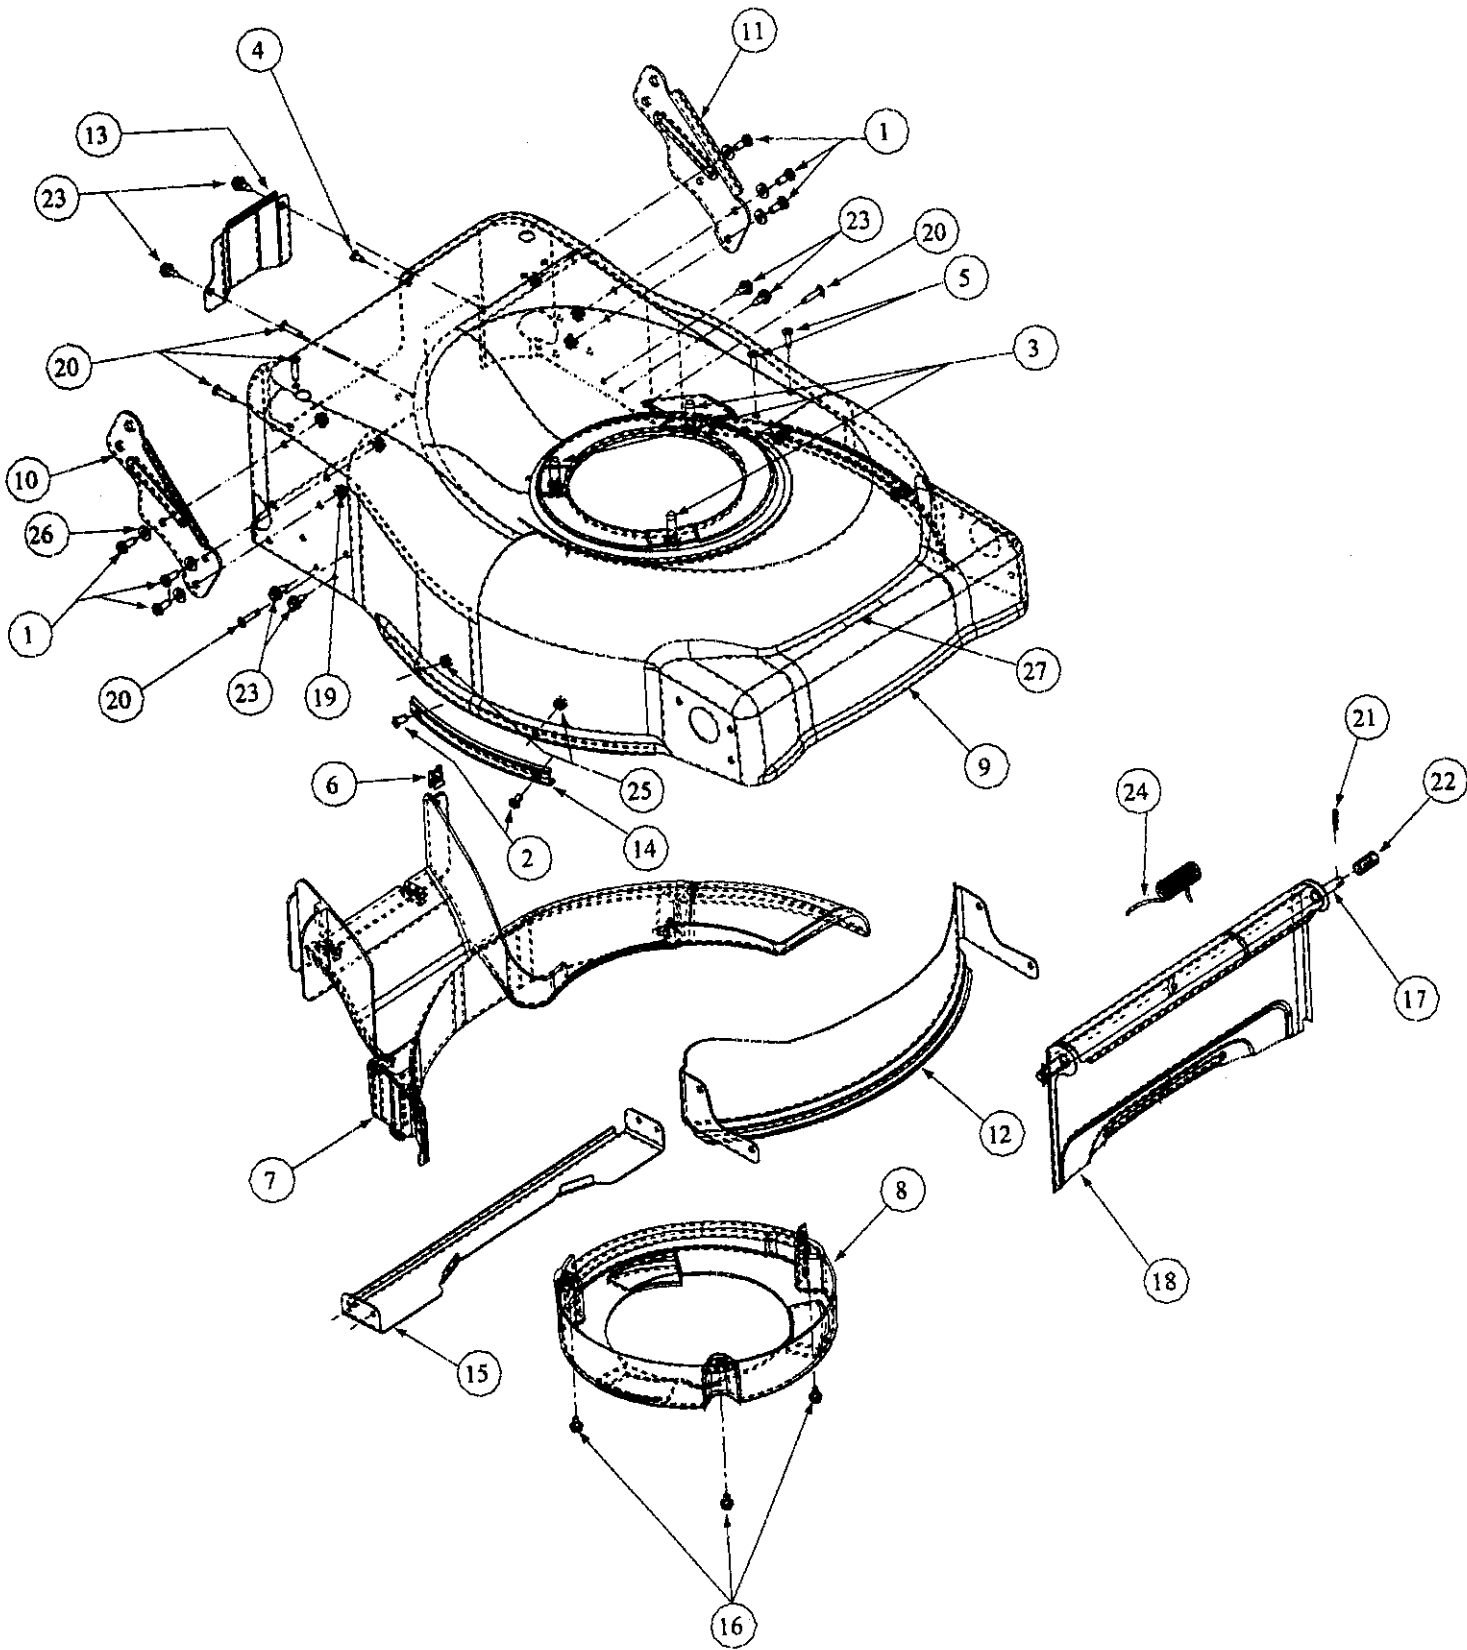

214 IP
21" Chute

214 IP
21" Chute

Ref #	Part Number	Qty	Description
1	01002683	2	Machine Screw, 1/4-20, 750, PANTRXI
2	01002685	1	21" Side Chute Mounting Rod
3	01002781	1	21" Side Chute Spiral Deck
4	01000446	2	Hex Nut 1/4-20, GRC, Lock

214 IP
21" Cutter Deck Push

214 IP
21" Cutter Deck Push

Ref #	Part Number	Qty	Description
1	01000338	6	HHCS, 1/4-20, 620, GR5, Standard
2	01000443	4	Screw Button HD, 1/4-20 x .5
3	01000812	3	Screw, TTSEms, 3/8-16, 1.250, HXLWS
4	01000880	1	Screw, B, 10-16, 0.500, TRUSTRX1
5	01000882	2	Screw, HL, 12-16:0 750, TRUSTRX1
6	01000884	1	U-Nut, 10-16
7	01000885	1	Baffle, RR, 21" Commercial
8	01000886	1	Cover, 21" Commercial
9	01002785	1	Deck, 21" Commercial
10	01002788	1	Bracket, Handle, RH Commercial
11	01002789	1	Bracket, Handle, LH Commercial
12	01002790	1	Baffle Front Commercial 10.81 R
13	01002795	1	Cover Plate
14	01002800	2	Guard, Deck Side Flange
15	01002803	1	Bracket, Support Baffle
16	01000925	3	Screw, TT, 1/4-20, 0.375, Hex Indicator Washer
17	01002524	1	Rod, Pivot, Chute Door, .375 D1
18	01002793	1	Door, Grassbag, 21" RB
19	01002766	6	Nut, 1/4-20, Hex Flange, Lock Group F
20	01002770	5	Screw, HL, 12-16, 1.000, TRUSTRX1
21	01002771	2	Cotter Pin, INT .072 x 1.12 LG
22	01002772	2	Spacer, .315 x .50 x 1.02 LG
23	01002775	6	Screw, AB, 1/4-14, 0.625, Hex Indicator Washer
24	01002782	1	Spacer, Torsion, LH 0.120 x 15C
25	01000446	4	Hex Nut, 1/4-20 GRC, Lock
26	01000600	6	Flat Washer, 1/4 x .630 x .0515
27	01004521	1	Label, 21" Commercial