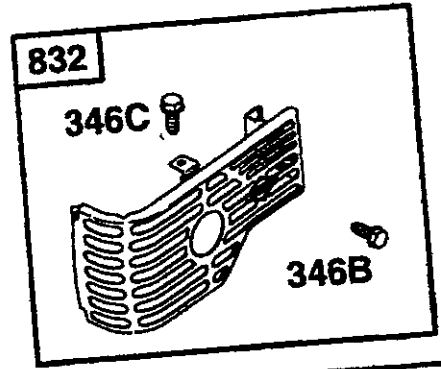

214 IP
B&S Engine Air Cleaner Grp, Muffler Grp

214 IP
B&S Engine Air Cleaner Grp, Muffler Grp

Ref #	Part Number	Qty	Description
163	BS-273364	1	Air Cleaner Gasket
259	BS-224348	1	Casing Clamp Bracket
265	BS-213146	1	Casing Clamp
267	BS-94694	1	Slotted Hex Screw
300	BS-692276	1	Muffler
305	BS-94744	1	Hex Screw
346	BS-93705	2	Hex Screw
346A	BS-95062	1	Hex Screw
346B	BS-94874	1	Hex Screw
346C	BS-94786	1	Hex Screw
445	BS-690610	1	Air Filter
534	BS-95059	1	Shoulder Screw
642	BS-692692	1	Air Cleaner Cover
676	BS-397931	1	Muffler Deflector
832	BS-692984	1	Muffler Guard
883	BS-273348	1	Exhaust Gasket
966	BS-499684	1	Air Cleaner Base
967	BS-273356	1	Pre Filter
971	BS-95103	2	Shoulder Screw
976	BS-496115	1	Carb Primer