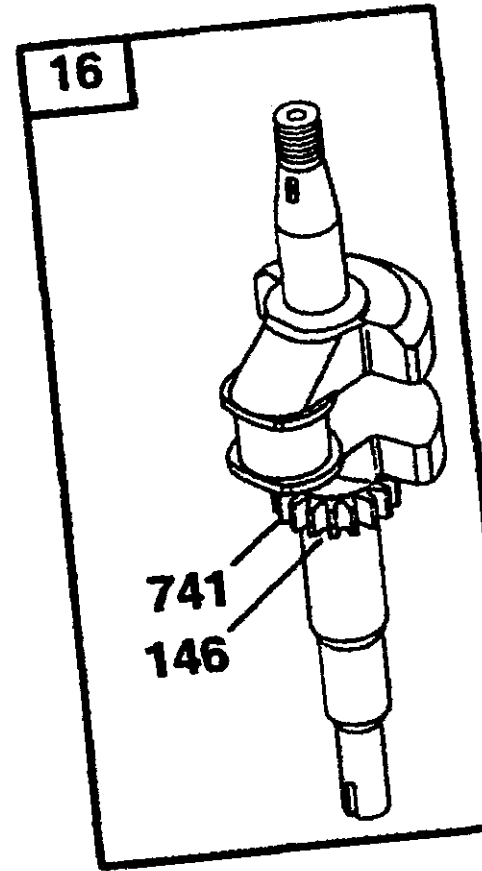

214 IP
B&S Engine Crankshaft, Piston Grp

24