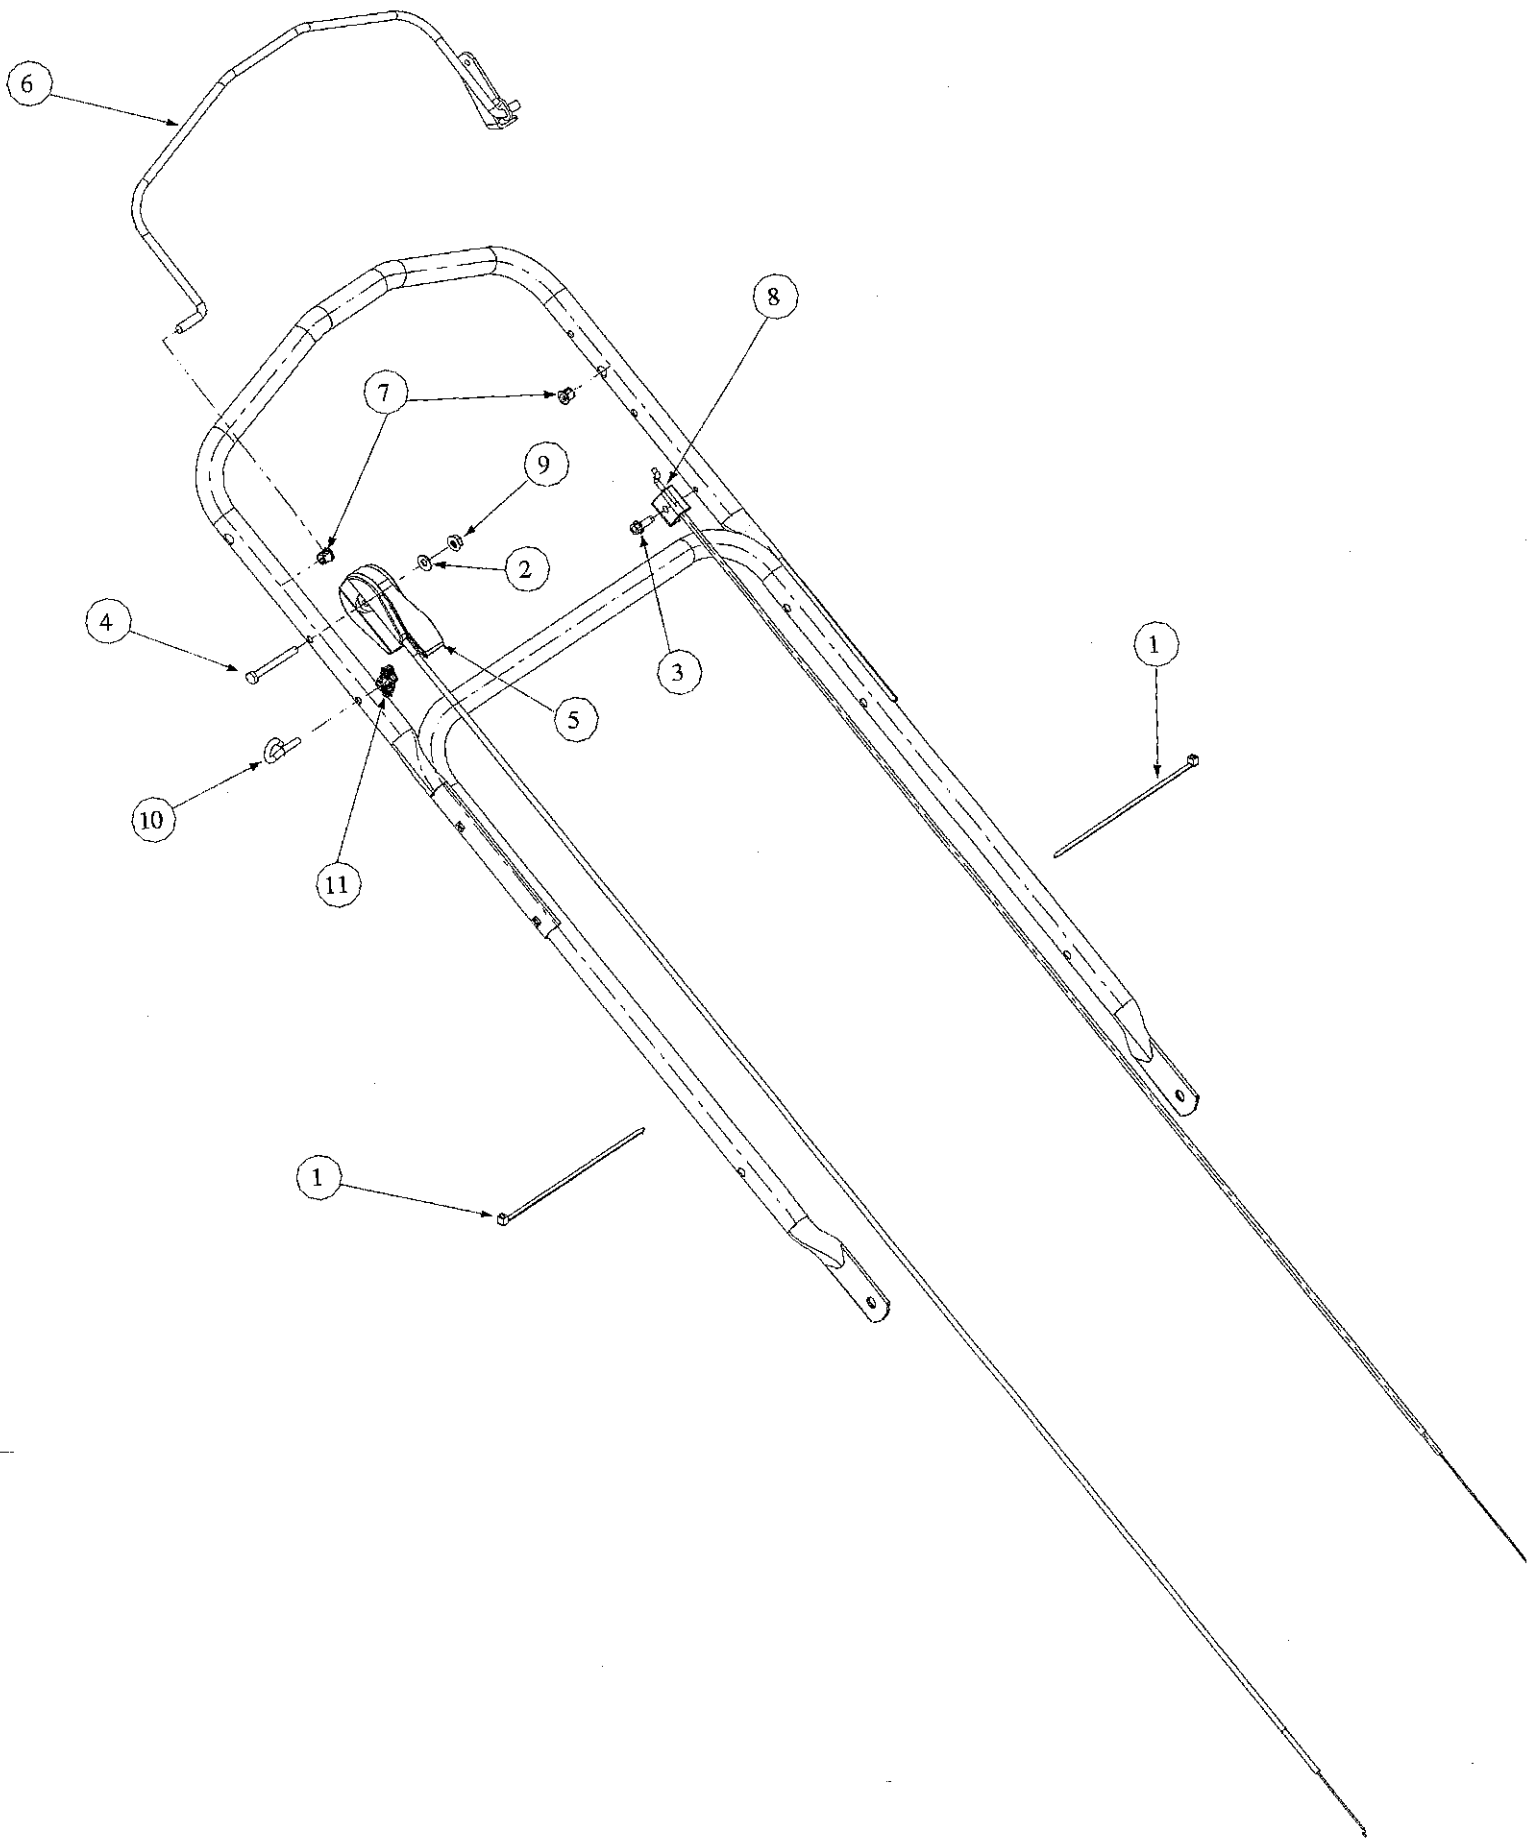

214 IP
Push Control

214 IP
Push Control

Ref #	Part Number	Qty	Description
1	00012470	2	Cable Tie, 3/16 X .05 X 7.4
2	01000600	1	Flatwasher 1/4 X .630 X .0515
3	01000629	1	Screw, TT, 1/4-20, 0.750, Hex Index Washer
4	01000857	1	HHCS, 1/4-20, 2.25, GR5, Standard
5	01000908	1	Control Throttle, W/Cable, KAW
6	01002843	1	Control Lever, W/O BBC
7	01002527	2	Bushing, .3125 Diameter, Snap
8	01000859	1	Control Cable
9	01002766	1	Nut, 1/4-20, Hex Flange, Lock, Group F
10	01002924	1	Eye Bolt, 1/4-20, Bent Rope GDE
11	01003131	1	Handle Knob, ERS 1/4-20