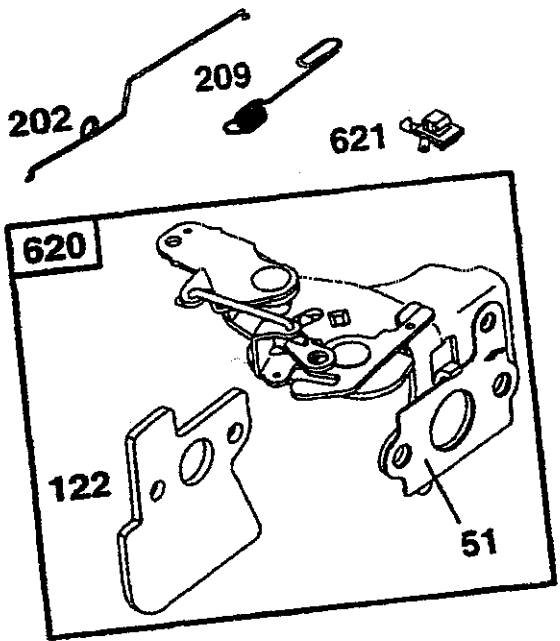

214 IP
B&S Engine Controls, Elec, Brake

214 IP
B&S Engine Controls, Elec, Brake

Ref #	Part Number	Qty	Description
51	BS-692668	1	Intake Gasket
122	BS-692799	1	Carburetor Spacer
202	BS-263148	1	Mechanical Gov. Link
209	BS-263044	1	Gov. Spring
227	BS-498772	1	Gov. Lever
230	BS-67072	1	Flat Washer
231	BS-693168	1	Screw Hex
258	BS-94512	1	Slotted Hex Screw
333	BS-802574	1	Magneto
334	BS-94731	2	Screw Hex
356	BS-497833	1	Stop Wire
562	BS-94907	1	Gov. Lever Bolt
592	BS-231082	1	Hex Nut
615	BS-94474	1	Gov Retainer
616	BS-263175	1	Gov. Crank
620	BS-692617	1	Control Bracket
621			UNKNOWN
851	BS-493880	1	Cable Terminal
922	BS-262640	1	Brake Spring
923	BS-493442	1	Brake