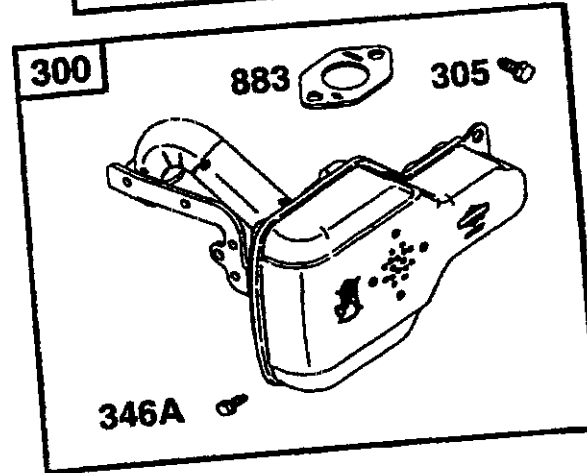

214 IP
B&S Engine Air Cleaner Grp, Muffler Grp

214 IP
B&S Engine Air Cleaner Grp, Muffler Grp

Ref #	Part Number	Qty	Description
163	BS-273364	1	Air Cleaner Gasket
259	BS-224348	1	Casing Clamp Bracket
265	BS-213146	1	Casing Clamp
267	BS-94694	1	Slotted Hex Screw
300	BS-692276	1	Muffler
305	BS-94744	1	Hex Screw
346	BS-93705	2	Hex Screw
346A	BS-95062	1	Hex Screw
346B	BS-94874	1	Hex Screw
346C	BS-94786	1	Hex Screw
445	BS-690610	1	Air Filter
534	BS-95059	1	Shoulder Screw
642	BS-692692	1	Air Cleaner Cover
676	BS-397931	1	Muffler Deflector
832	BS-692984	1	Muffler Guard
883	BS-273348	1	Exhaust Gasket
966	BS-499684	1	Air Cleaner Base
967	BS-273356	1	Pre Filter
971	BS-95103	2	Shoulder Screw
976	BS-496115	1	Carb Primer