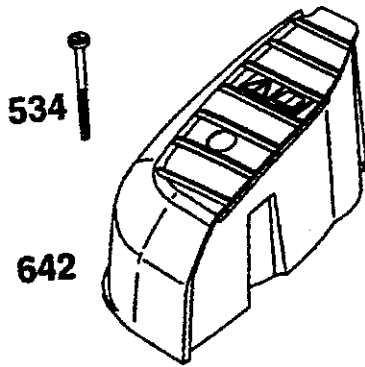

214 IP
B&S Engine Air Cleaner Grp, Muffler Grp

214 IP
B&S Engine Air Cleaner Grp, Muffler Grp

Ref #	Part Number	Qty	Description
163	BS-273364	1	Air Cleaner Gasket
259	BS-224348	1	Casing Clamp Bracket
265	BS-213146	1	Casing Clamp
267	BS-94694	1	Slotted Hex Screw
300	BS-692276	1	Muffler
305	BS-94744	1	Hex Screw
346	BS-93705	2	Hex Screw
346A	BS-95062	1	Hex Screw
346B	BS-94874	1	Hex Screw
346C	BS-94786	1	Hex Screw
445	BS-690610	1	Air Filter
534	BS-95059	1	Shoulder Screw
642	BS-692692	1	Air Cleaner Cover
676	BS-397931	1	Muffler Deflector
832	BS-692984	1	Muffler Guard
883	BS-273348	1	Exhaust Gasket
966	BS-499684	1	Air Cleaner Base
967	BS-273356	1	Pre Filter
971	BS-95103	2	Shoulder Screw
976	BS-496115	1	Carb Primer