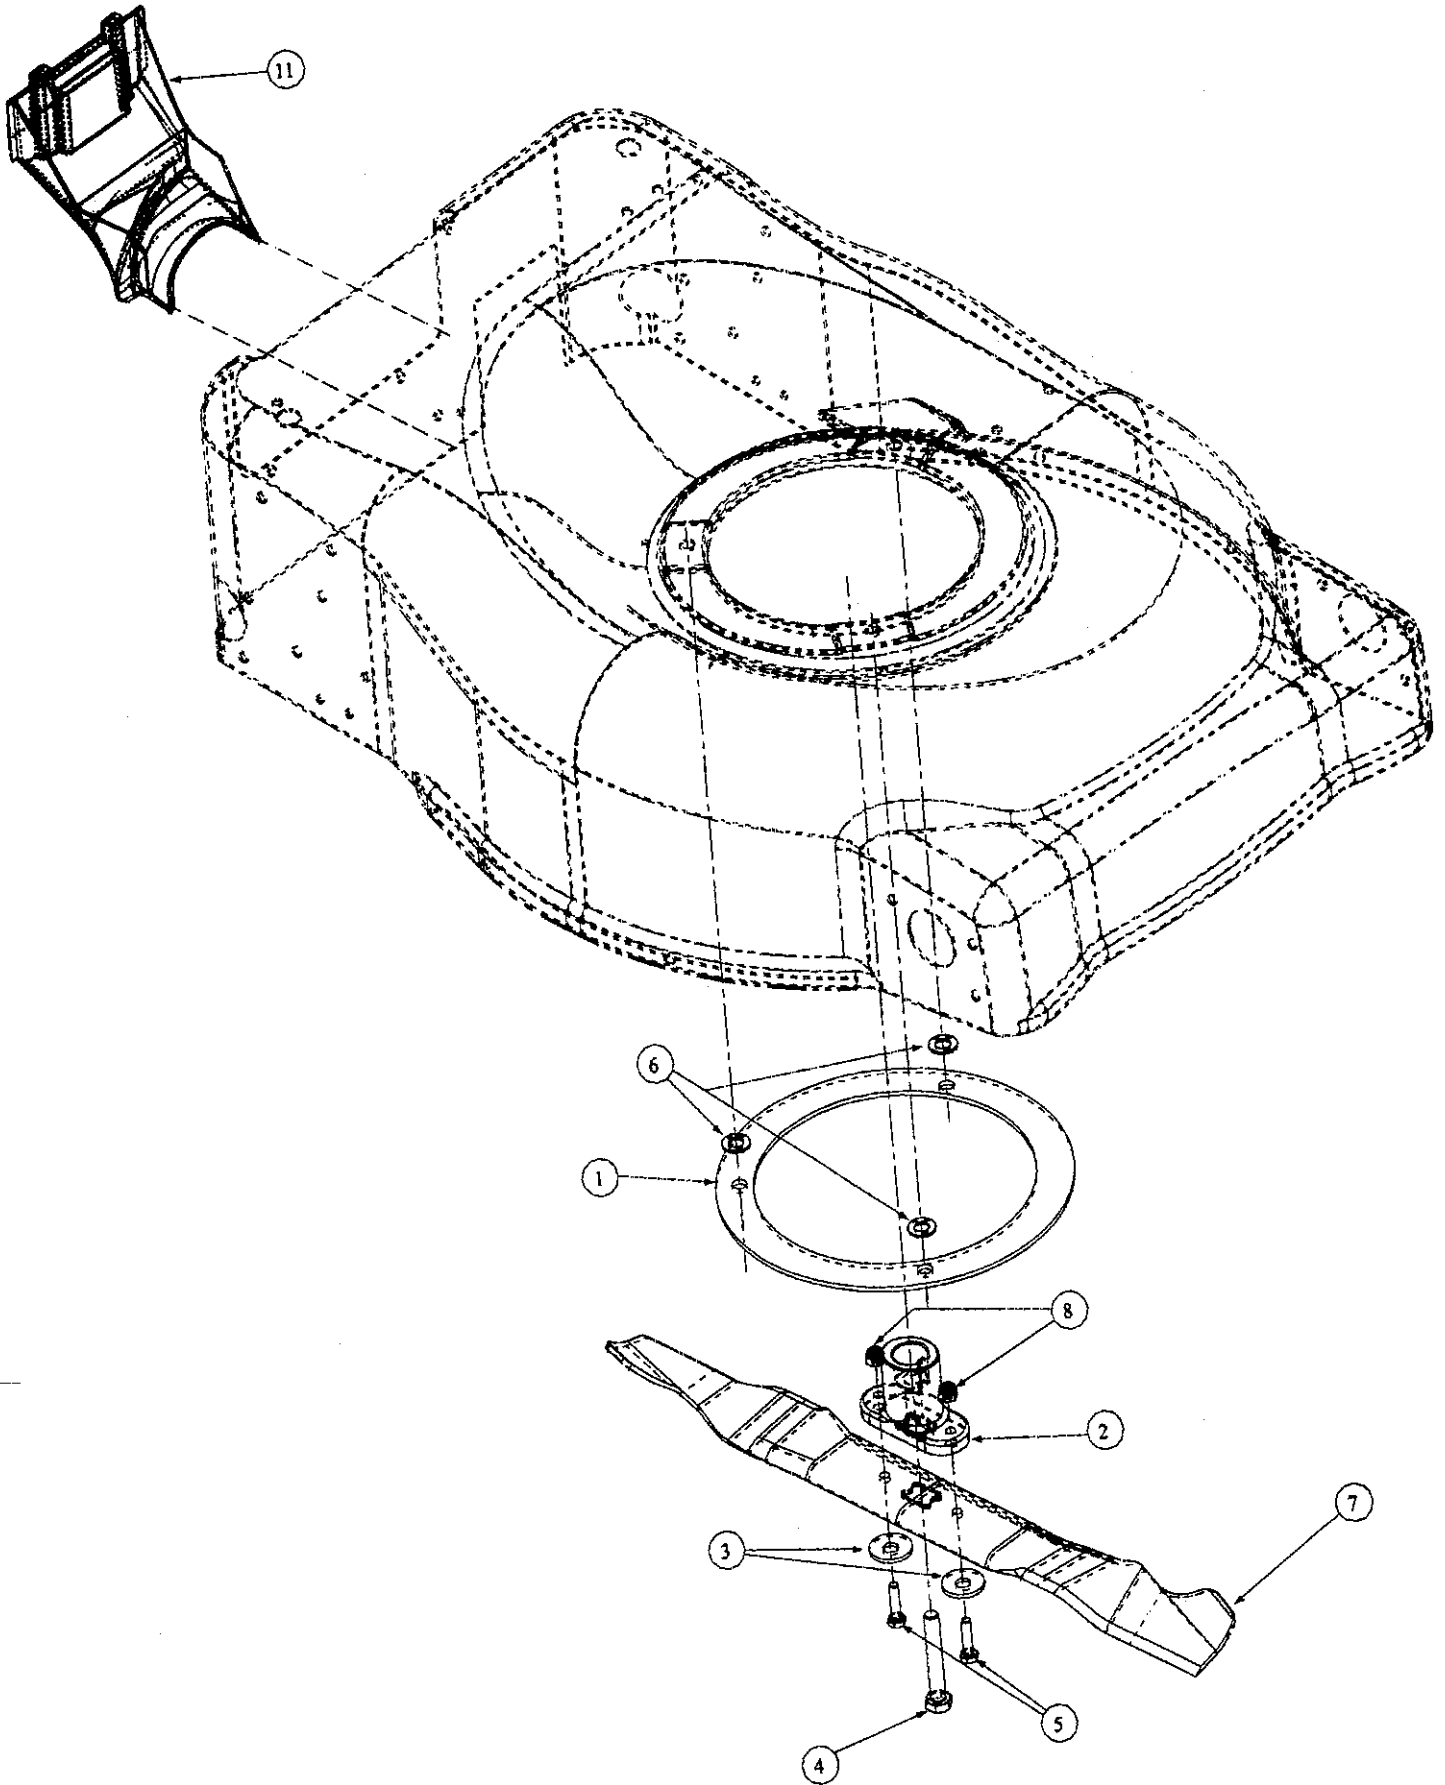

214 IP
Blade - Briggs

214 IP
Blade - Briggs

Ref #	Part Number	Qty	Description
1	01002812	1	Engine Mount Support Plate, W/O BBC
2	01000941	1	Blade Adapter, 6 x 2.15 W/Star
3	01000942	2	Bell Washer, .396 x 1.140 x .095
4	01000943	1	HHCS: 3/8-24, 2.50, Group 8, Spec
5	01000944	2	HHCS, 1/4-20, 1.00, Group 5, Spec
6	01002710	3	Flat Washer, 3/8 X .738 X .063
7	01002810	1	Blade:21" Mulching W/Star
8	01000446	2	Hex Nut, 1/4-20, GRC, Lock
9	01000951	1	6.5 hp Briggs (Not shown)
11	01002721	1	Mulch Plug