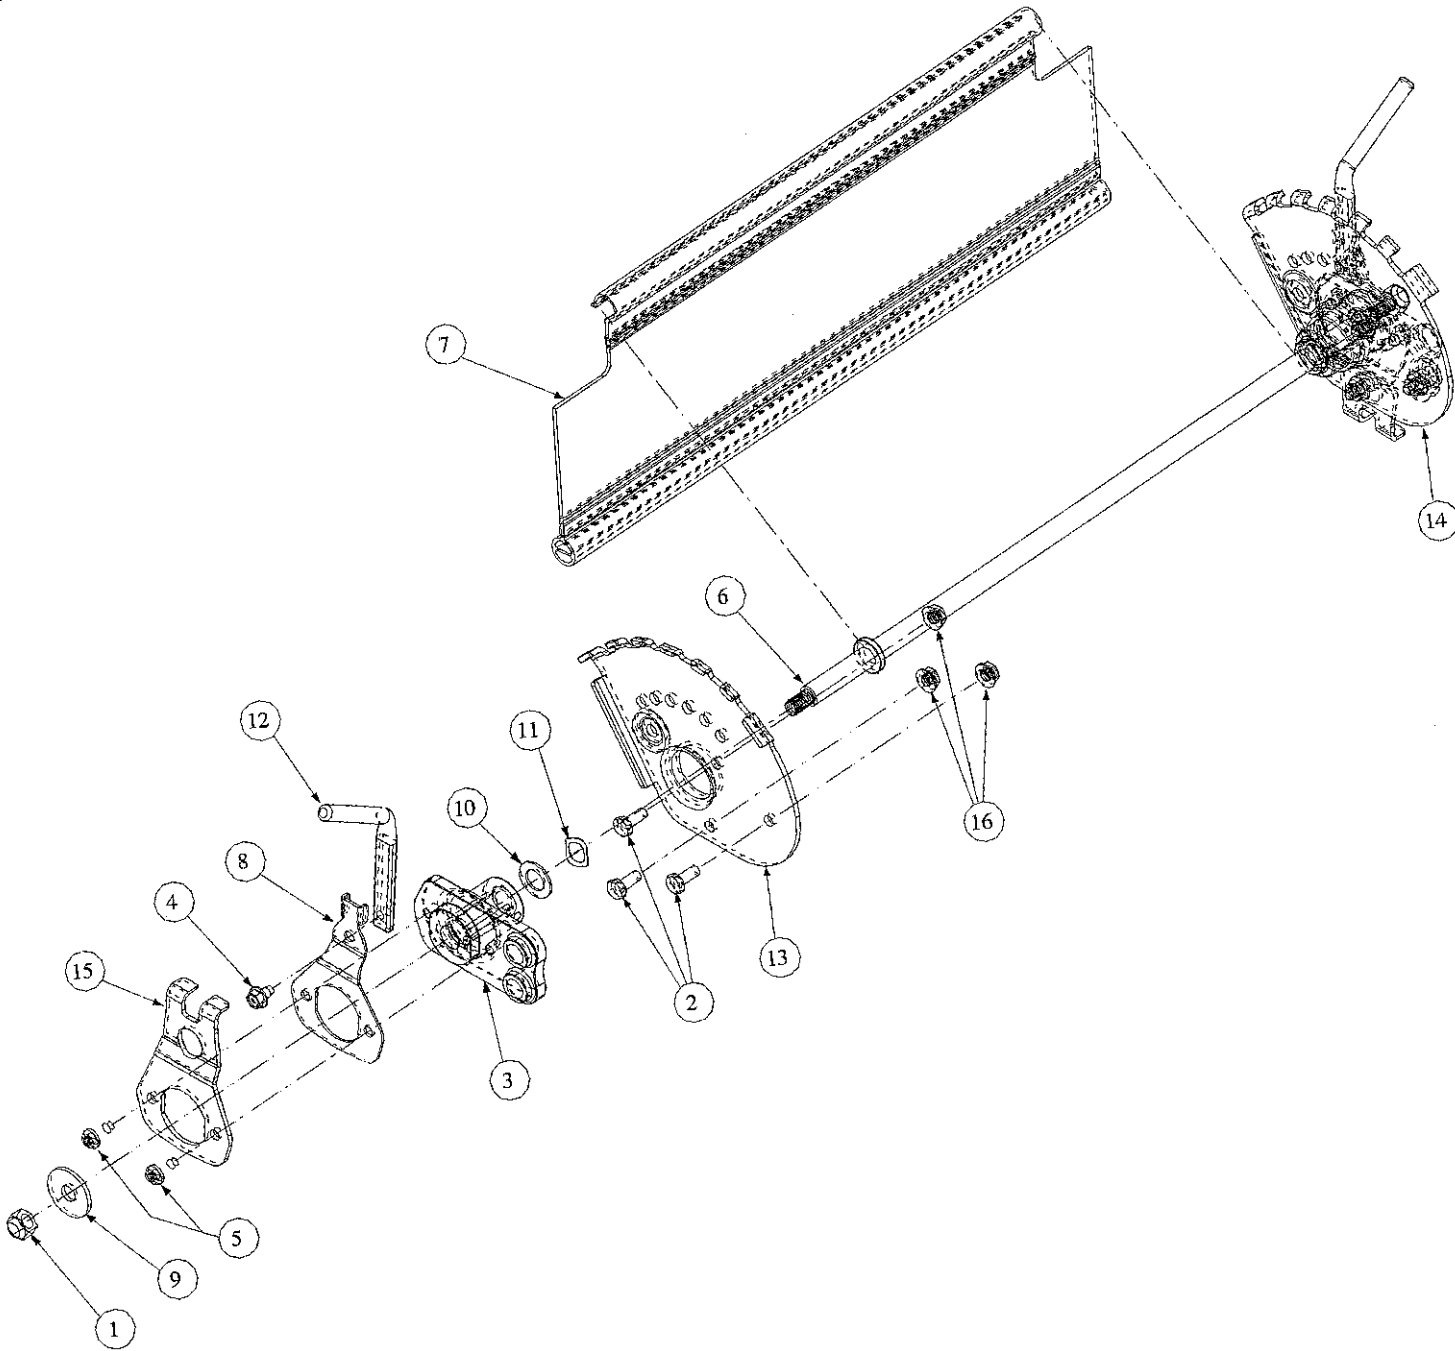

214 IP
Rear Axle

214 IP
Rear Axle

Ref #	Part Number	Qty	Description
1	00012173	2	L-Nut, 3/8-16, NYL INS. GR A.
2	01000338	6	HHCS, 1/4-20, 620, GR5, Standard
3	01000861	2	Pivot Wheel Bracket Assembly, 2 POS
4	01000925	2	Screw, TT, 1/4-20, 0.375, Hex Index Washer
5	01000865	4	Screw, TT, 1/4-20, 0.625, PANTRXI
6	01002828	1	Rear Axle
7	01000870	1	Trail Shield
8	01000871	2	Spring Plate Height Adjuster
9	01000872	2	Flat Washer, .411 x 1.25 x .100
10	01000873	2	Flat Washer 536 IDX .781 ODX .01
11	01000874	2	Wave Washer .531 IDX .781 ODX .01
12	01002829	2	Height Adjustment Handle
13	01002830	1	Height Adjustment Bracket, Right Rear
14	01002831	1	Height Adjustment Bracket, Left Rear
15	01002832	2	Spring Lever Support Bracket
16	01002766	6	Nut, 1/4-20, Hex Flange, Lock, Group F