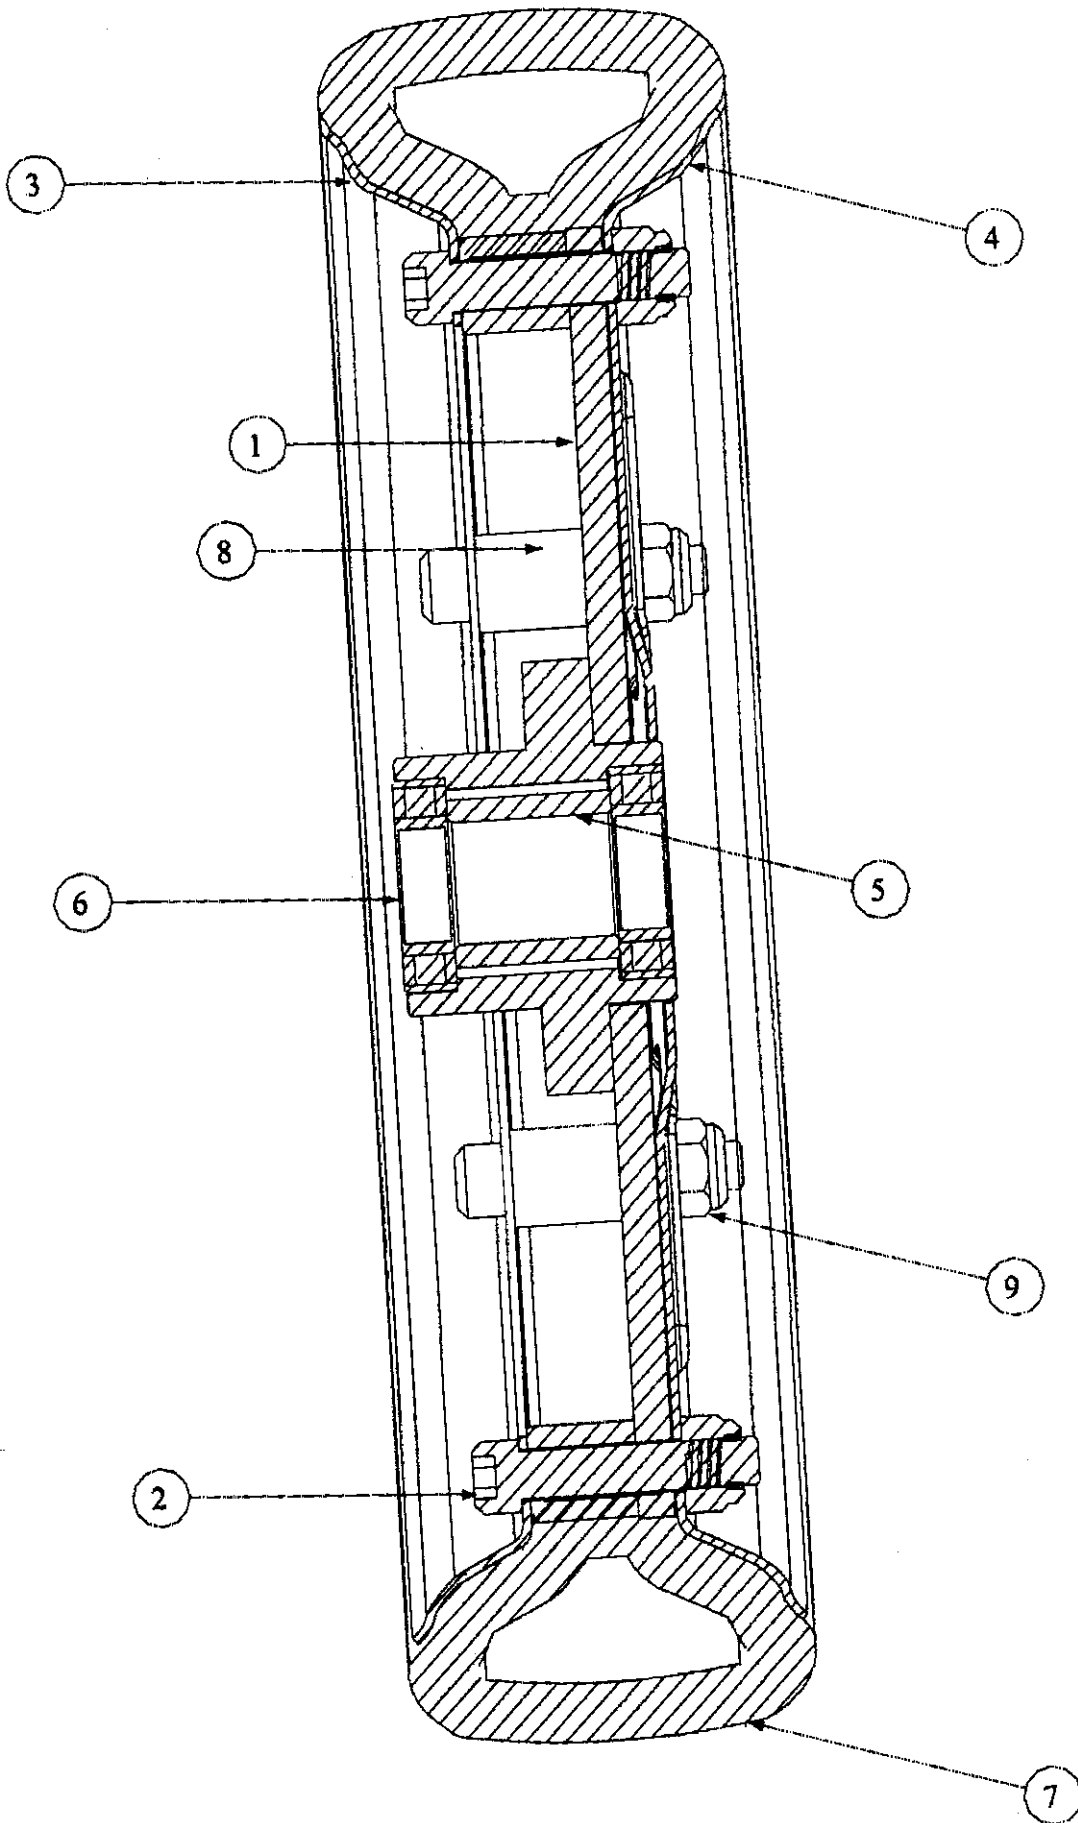

214 IP
Wheel Component & Bearings

214 IP
Wheel Component & Bearings

Ref #	Part Number	Qty	Description
		1	Hub Assembly w/Plate
1	01002855	6	Socket Screw, 1/4-20 x 1.25
2	01002540	1	Wheel Rim, Inner Half
3	01004365	1	Wheel Rim, Outer Half
4	01004366	1	Spacer, .635 I.D x .86 LG.
5	01000917	2	Ball Bearing, 15mm x 28mm x 7mm
6	01000916	1	Tire, 9 x 2.125 ATT
7	01000915	6	Spacer, 265 x .500 x .562
8	01000799	6	Nut, Hex, 1/4-20, Lock
9	01000446