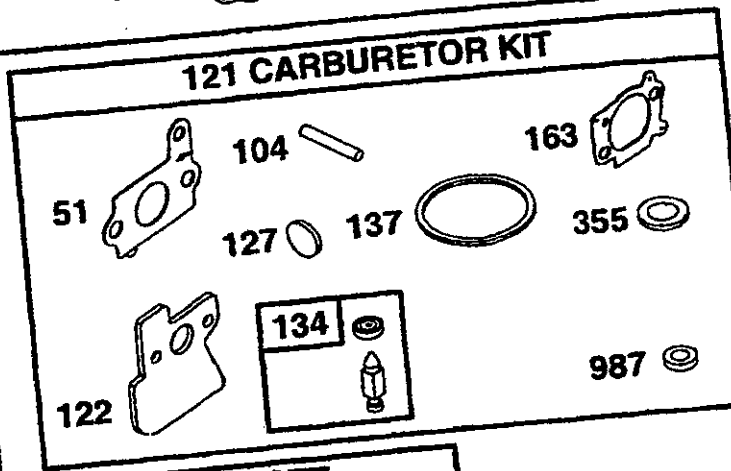

214 IP
B&S Engine Kits/Gasket Set

214 IP
B&S Engine Kits/Gasket Set

Ref #	Part Number	Qty	Description
3	BS-299819	1	Oil Seal
7	BS-273240	1	Cylinder Head Gasket
9	BS-272481	1	Breather Gasket
12	BS-272198	1	Crankcase Gasket
20	BS-399781	1	Oil Seal
51	BS-692688	1	Intake Gasket
104		1	Float Pin This Item Only Available In Carburetor Kit, Part No. BS-692703
116	BS-280393	1	O-Ring Seal
116A	BS-280966	1	O-Ring Seal
121	BS-692703	1	Carburetor Kit
122	BS-692799	1	Intake Gasket
127		1	Welch Plug This Item Only Available In Carburetor Kit, Part No. BS-692703
134	BS-398188	1	Needle Valve (Includes Seat)
137		1	Float Bowl Gasket This Item Only Available In Carburetor Kit, Part No. BS-692703
163	BS-692667	1	Air Cleaner Gasket
355		1	Seal Washer This Item Only Available In Carburetor Kit, Part No. BS-692703
358	BS-692702	1	Gasket Set
585	BS-272238	1	Breather Passage Gasket
868	BS-498592	1	Valve Seal
883	BS-273348	1	Exhaust Gasket
977	BS-692704	1	Gasket Set Carburetor
987		1	Throttle Shaft Seal This Item Only Available In Carburetor Kit, Part No. BS-692703
993	BS-273346	1	Plate Gasket
1022	BS-273787	1	Rocker Cover Gasket
1033	BS-692705	1	Valve Overhaul Kit