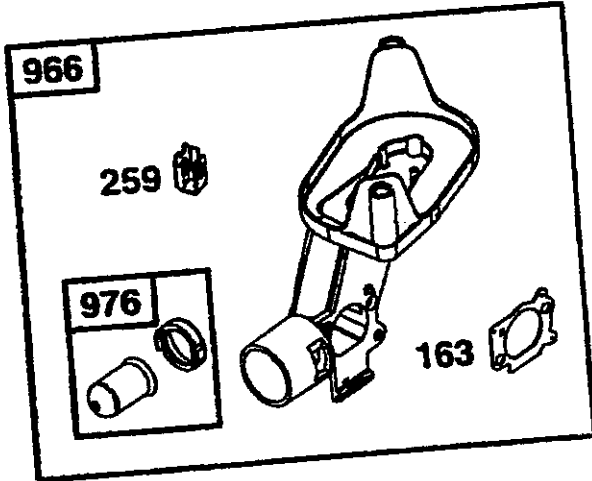

214 IP
B&S Engine Air Cleaner Grp, Muffler Grp

214 IP
B&S Engine Air Cleaner Grp, Muffler Grp

Ref #	Part Number	Qty	Description
163	BS-273364	1	Air Cleaner Gasket
259	BS-224348	1	Casing Clamp Bracket
265	BS-213146	1	Casing Clamp
267	BS-94694	1	Slotted Hex Screw
300	BS-692276	1	Muffler
305	BS-94744	1	Hex Screw
346	BS-93705	2	Hex Screw
346A	BS-95062	1	Hex Screw
346B	BS-94874	1	Hex Screw
346C	BS-94786	1	Hex Screw
445	BS-690610	1	Air Filter
534	BS-95059	1	Shoulder Screw
642	BS-692692	1	Air Cleaner Cover
676	BS-397931	1	Muffler Deflector
832	BS-692984	1	Muffler Guard
883	BS-273348	1	Exhaust Gasket
966	BS-499684	1	Air Cleaner Base
967	BS-273356	1	Pre Filter
971	BS-95103	2	Shoulder Screw
976	BS-496115	1	Carb Primer