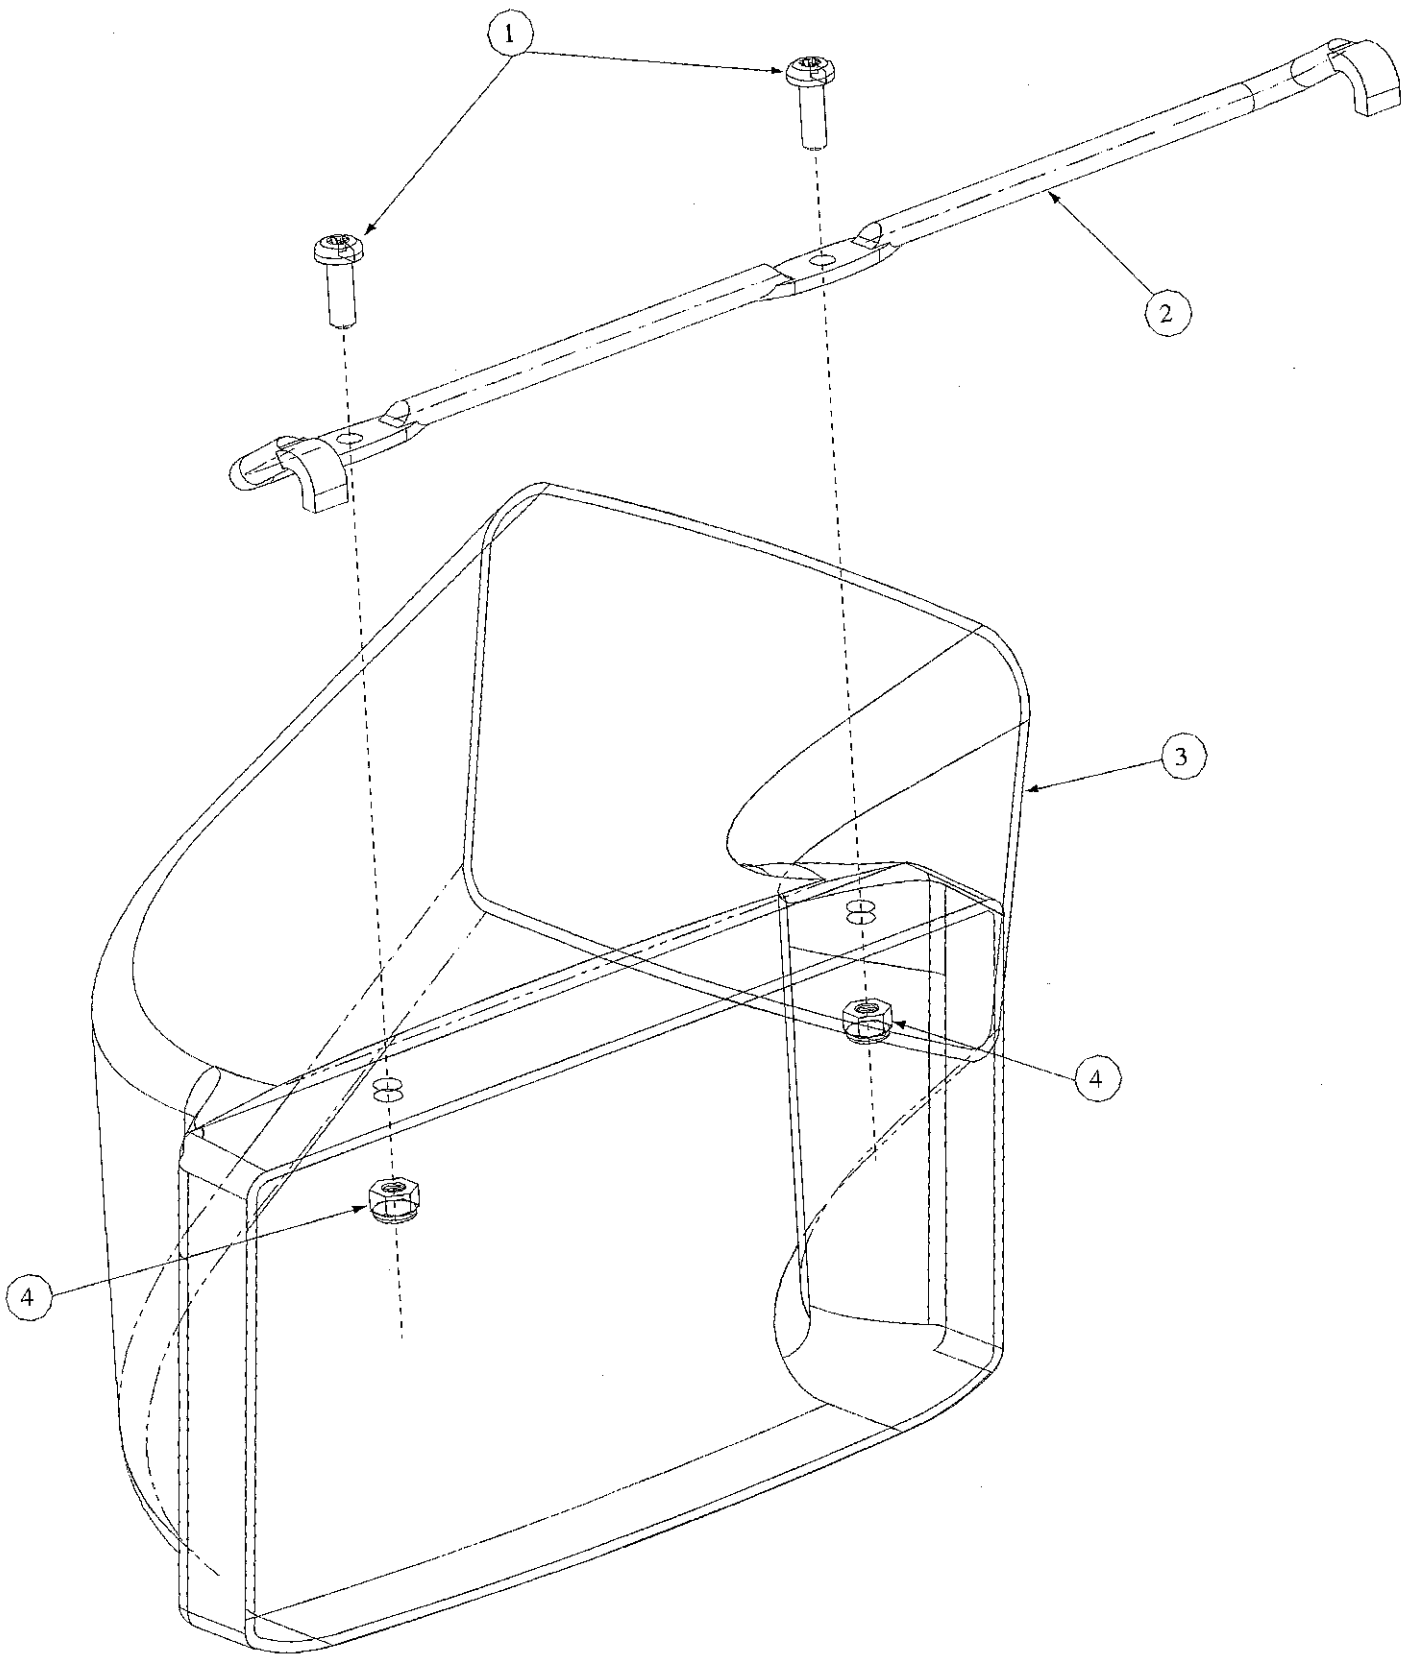

214 IP
21" Chute

214 IP
21" Chute

Ref #	Part Number	Qty	Description
1	01002683	2	Machine Screw, 1/4-20, 750, PANTRXI
2	01002685	1	21" Side Chute Mounting Rod
3	01002781	1	21" Side Chute Spiral Deck
4	01000446	2	Hex Nut 1/4-20, GRC, Lock

214 IP
21" Cutter Deck Push

214 IP
21" Cutter Deck Push

Ref #	Part Number	Qty	Description
1	01000338	6	HHCS, 1/4-20, 620, GR5, Standard
2	01000443	4	Screw Button HD, 1/4-20 x .5
3	01000812	3	Screw, TTSEms, 3/8-16, 1.250, HXLWS
4	01000880	1	Screw, B, 10-16, 0.500, TRUSTRX1
5	01000882	2	Screw, HL, 12-16:0 750, TRUSTRX1
6	01000884	1	U-Nut, 10-16
7	01000885	1	Baffle, RR, 21" Commercial
8	01000886	1	Cover, 21" Commercial
9	01002785	1	Deck, 21" Commercial
10	01002788	1	Bracket, Handle, RH Commercial
11	01002789	1	Bracket, Handle, LH Commercial
12	01002790	1	Baffle Front Commercial 10.81 R
13	01002795	1	Cover Plate
14	01002800	2	Guard, Deck Side Flange
15	01002803	1	Bracket, Support Baffle
16	01000925	3	Screw, TT, 1/4-20, 0.375, Hex Indicator Washer
17	01002524	1	Rod, Pivot, Chute Door, .375 D1
18	01002793	1	Door, Grassbag, 21" RB
19	01002766	6	Nut, 1/4-20, Hex Flange, Lock Group F
20	01002770	5	Screw, HL, 12-16, 1.000, TRUSTRX1
21	01002771	2	Cotter Pin, INT .072 x 1.12 LG
22	01002772	2	Spacer, .315 x .50 x 1.02 LG
23	01002775	6	Screw, AB, 1/4-14, 0.625, Hex Indicator Washer
24	01002782	1	Spacer, Torsion, LH 0.120 x 15C
25	01000446	4	Hex Nut, 1/4-20 GRC, Lock
26	01000600	6	Flat Washer, 1/4 x .630 x .0515
27	01004521	1	Label, 21" Commercial