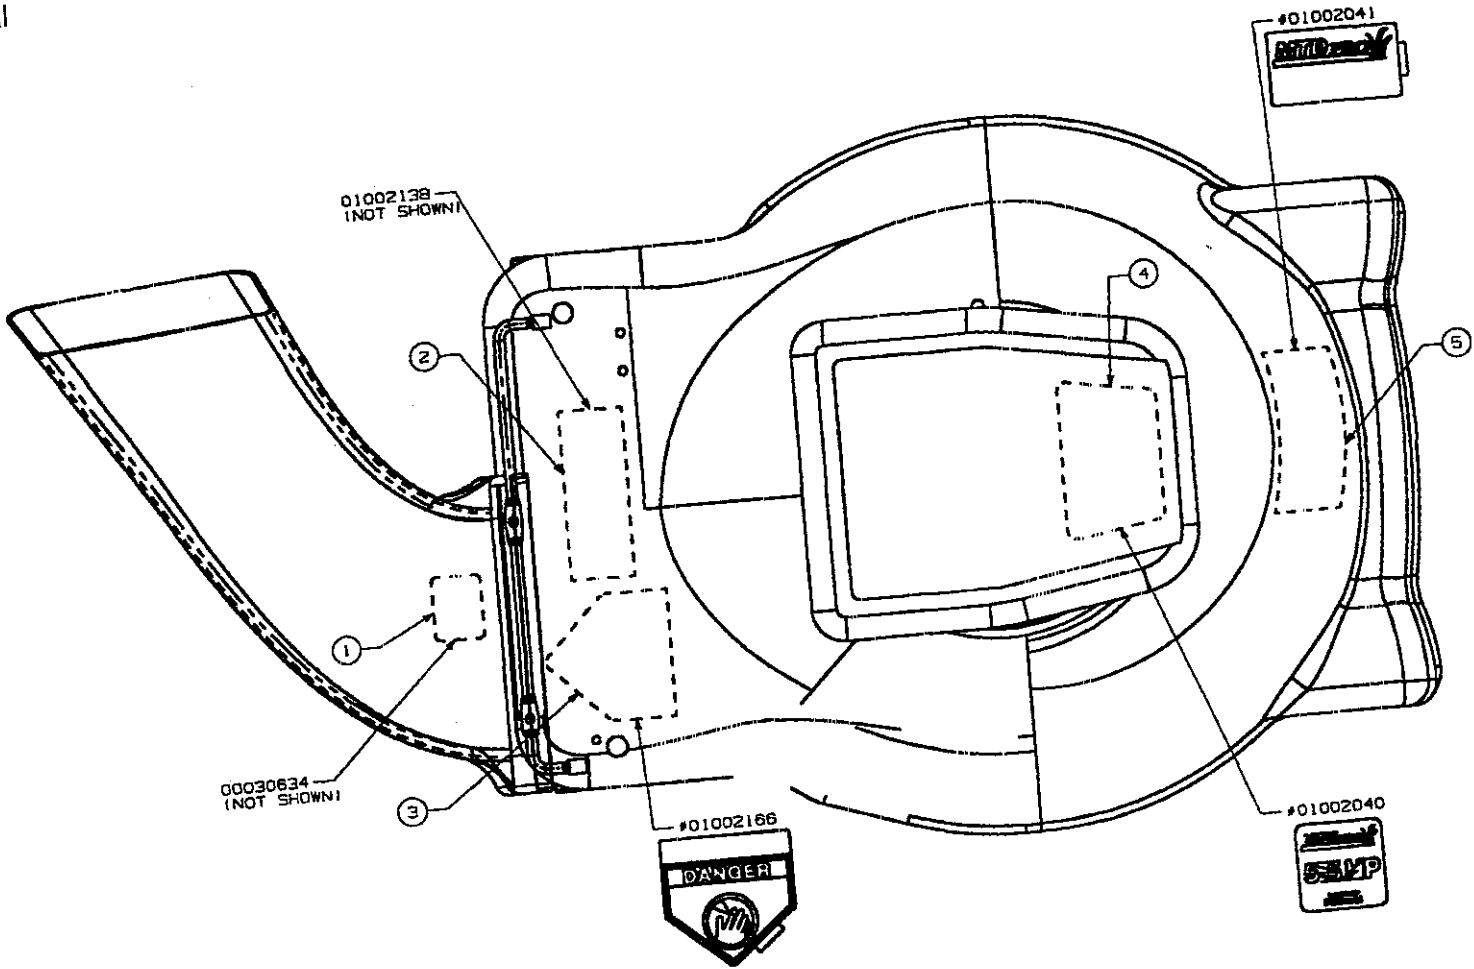

214 IP
Decal

214 IP
Decal

Ref #	Part Number	Qty	Description
1	00030634	1	LBL: DANGER, ROTATING BLADE
2	01002138	1	LBL: DANGER, AVOID SERIOUS
3	01002166	1	LBL: DANGER, HANDS & FEET
4	01002041	1	LBL: POWERED BY KAWASAKI
5	01002040	1	LBL: 5.5HP/21"