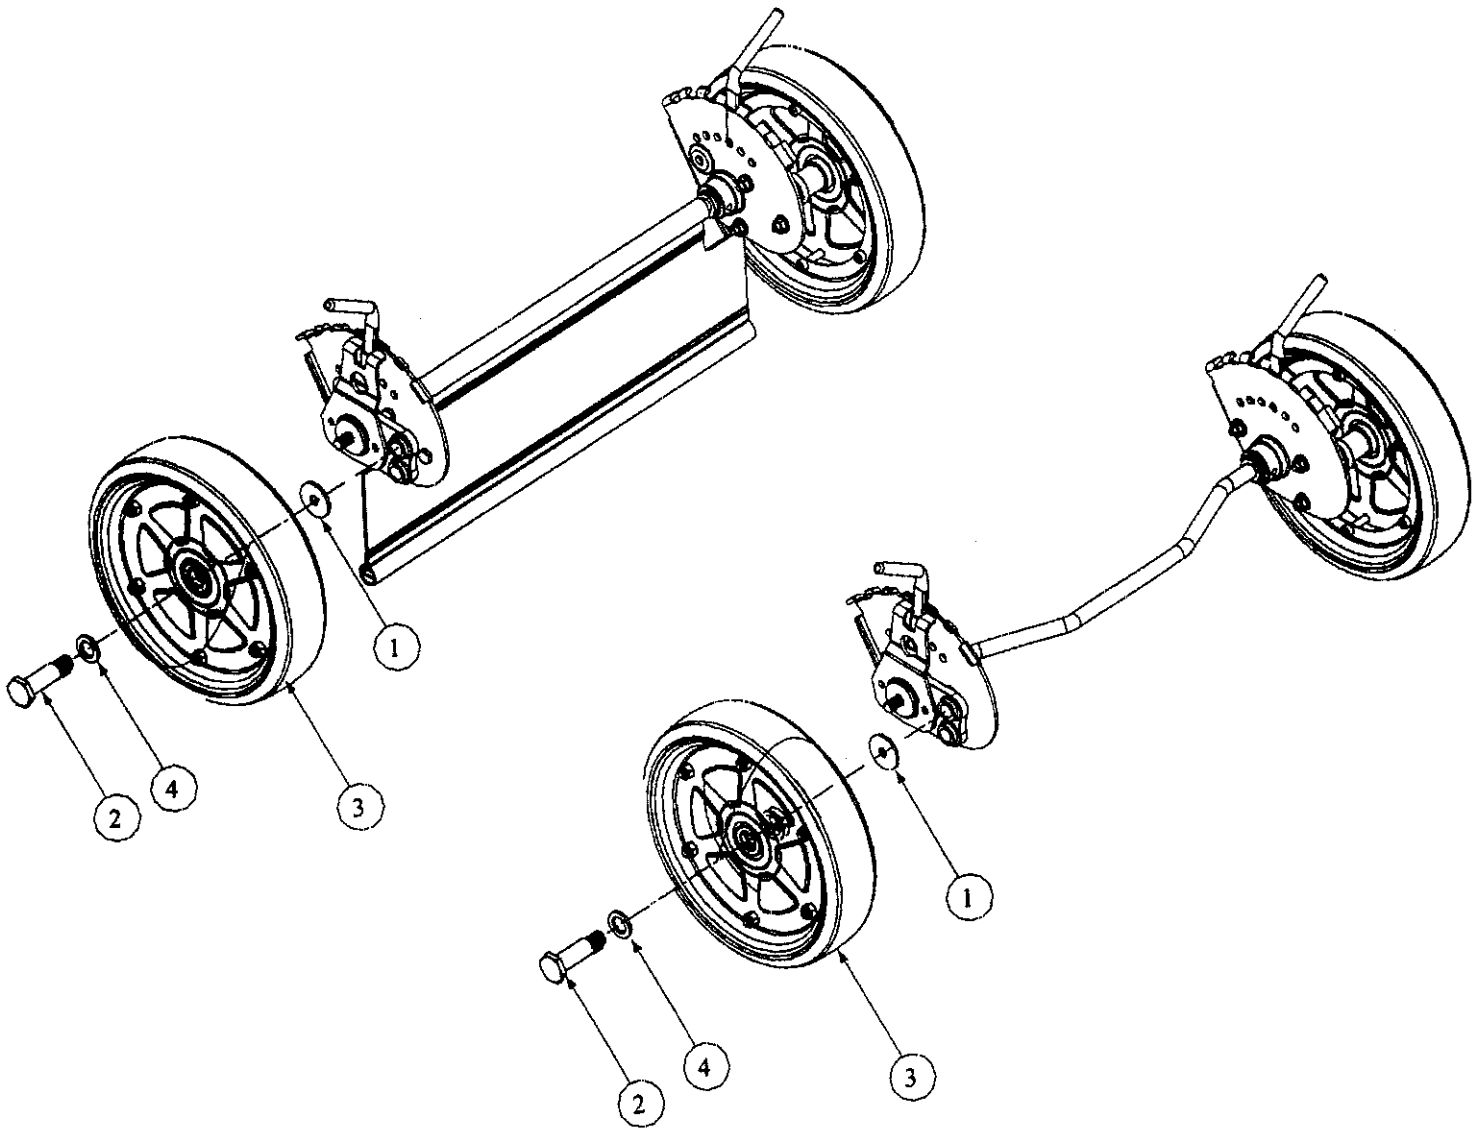

214 IP
Wheel Component Push

214 IP
Wheel Component Push

Ref #	Part Number	Qty	Description
1	00012577	4	Washer, 1/2 x 1 Shim
2	01000922	4	Shoulder Screw, .58 x 1.48, 1/2-20
3	01004371	4	Wheel, 9 x 2.125
4	01004454	4	Shim Washer, .625 x .875 x .031