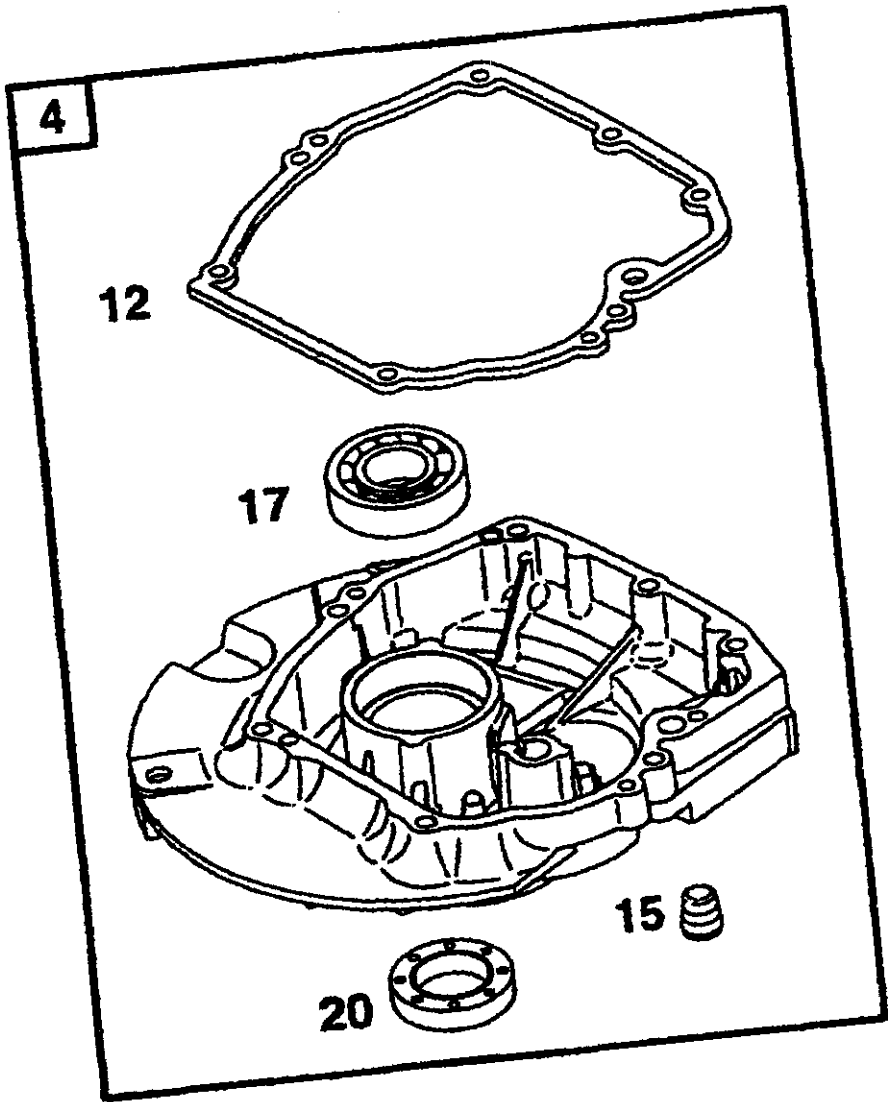

214 IP
B&S Engine Sump, Cam

214 IP
B&S Engine Sump, Cam

Ref #	Part Number	Qty	Description
		1	Engine Sump
4	BS-692509	1	Crankcase Gasket
12	BS-272198	1	Oil Drain Plug
15	BS-94880	1	Ball Bearing
17	BS-498185	1	Oil Seal
20	BS-399781	6	Screw Hex Screw Used In Hole Nearest Breather
22	BS-94220		Use Part No. BS-94612
43	BS-692505	1	Governor Oil Slinger
46	BS-692506	1	Cam Gear
1055	BS-692623	1	Oil Pump Tube
	BS-94612		Screw Hex Screw Used In Hole Nearest Breather
			Use Part No. BS-94612