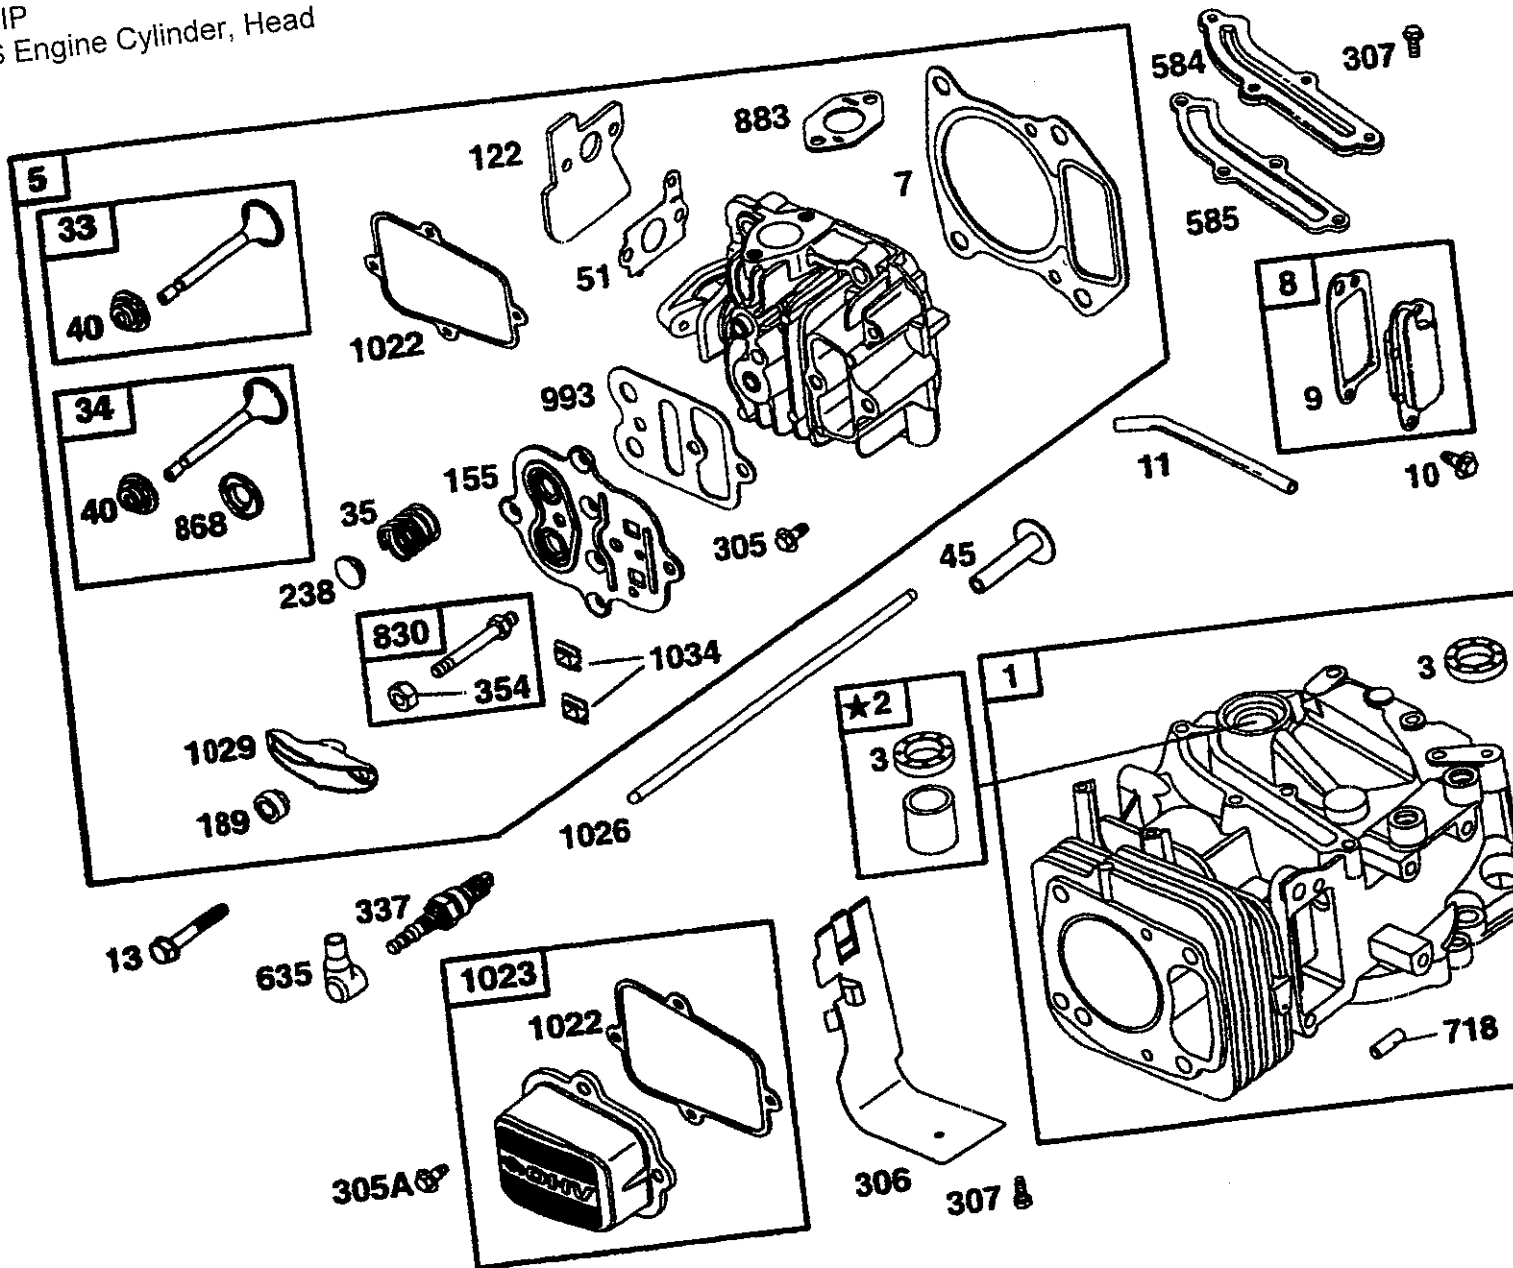

214 IP
B&S Engine Cylinder, Head

214 IP
B&S Engine Cylinder, Head

Ref #	Part Number	Qty	Description
	01000951P	1	Complete Engine Assembly
		1	Cylinder Assembly
1	BS-499678	1	Bushing
2	BS-399269	1	Seal-Oil
3	BS-299819	1	Cylinder Head
5	BS-692801	1	Cylinder Head Gasket
7	BS-273240	1	Breather Assembly
8	BS-495786	1	Breather Gasket
9	BS-272481	2	Screw-Hex
10	BS-94955	1	Breather Tube
11	BS-232123	4	Screw-Hex
13	BS-95049	1	Exhaust Valve
33	BS-499642	1	Intake Valve
34	BS-499641	2	Valve Spring
35	BS-263149	2	Valve Retainer
40	BS-93312	2	Valve Tappet
45	BS-262679	1	Intake Gasket
51	BS-692688	1	Carburetor Spacer
122	BS-692799	1	Cylinder Head Plate
155	BS-225325	2	Rocker Arm Ball
189	BS-263108	2	Valve Cap
238	BS-263131	3	Screw-Hex
305	BS-94744	4	Screw-Hex
305A	BS-94974	1	Cylinder Shield
306	BS-225366	1	Screw-Hex
307	BS-94515	1	Spark Plug
337	759-3336	2	Lock Nut
354	BS-95137	1	Breather Passage Cover
584	BS-224328	1	Breather Passage Gasket
585	BS-272238	1	Spark Plug Boot
635	BS-66538	2	Locating Pin
718	BS-230192	2	Rocker Arm Stud
830	BS-499756	1	Valve Seal
868	BS-498592	1	Exhaust Gasket
883	BS-273348	1	Plate Gasket
993	BS-273346	1	Rocker Cover Gasket
1022	BS-273787	1	Rocker Cover
1023	BS-692694	2	Push Rod
1026	BS-498597	2	Rocker Arm
1029	BS-225246	2	Push Rod Guide
1034	BS-281621		Short block Not Shown
	BS-692752		