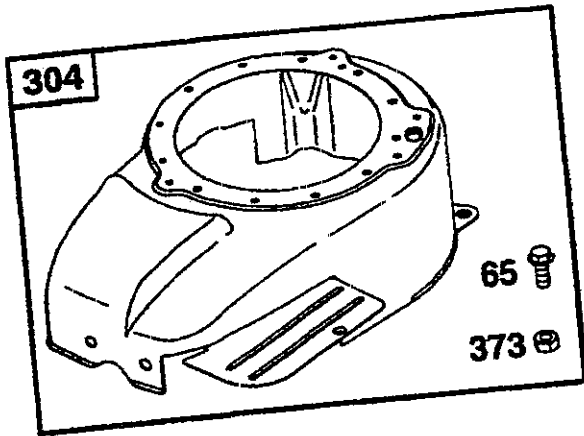

214 IP
B&S Engine Air Cleaner Grp, Muffler Grp

Ref #	Part Number	Qty	Description
163	BS-273364	1	Air Cleaner Gasket
259	BS-224348	1	Casing Clamp Bracket
265	BS-213146	1	Casing Clamp
267	BS-94694	1	Slotted Hex Screw
300	BS-692276	1	Muffler
305	BS-94744	1	Hex Screw
346	BS-93705	2	Hex Screw
346A	BS-95062	1	Hex Screw
346B	BS-94874	1	Hex Screw
346C	BS-94786	1	Hex Screw
445	BS-690610	1	Air Filter
534	BS-95059	1	Shoulder Screw
642	BS-692692	1	Air Cleaner Cover
676	BS-397931	1	Muffler Deflector
832	BS-692984	1	Muffler Guard
883	BS-273348	1	Exhaust Gasket
966	BS-499684	1	Air Cleaner Base
967	BS-273356	1	Pre Filter
971	BS-95103	2	Shoulder Screw
976	BS-496115	1	Carb Primer

214 IP
B&S Engine Blower Hsg, Flywheel