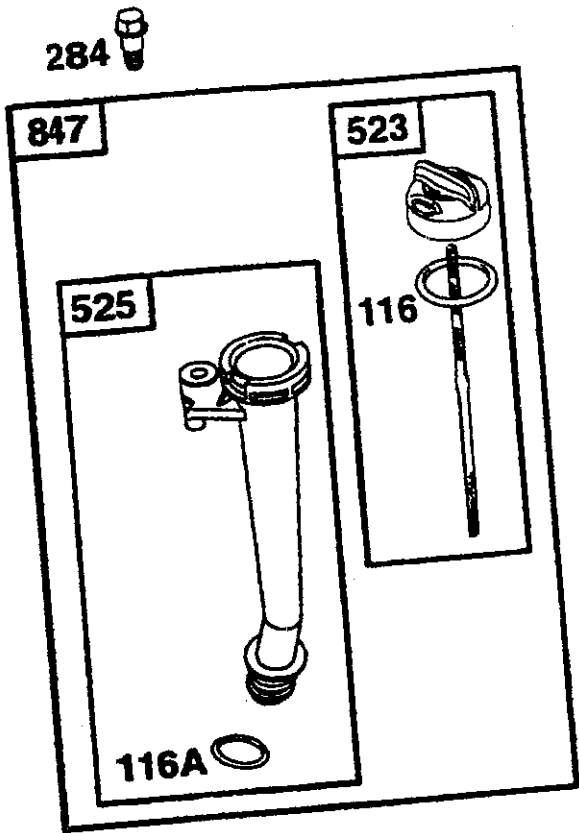

214 IP
B&S Engine Oil Grp

214 IP
B&S Engine Oil Grp

Ref #	Part Number	Qty	Description
116	BS-280393	1	O-Ring Seal
116A	BS-280966	1	O-Ring Seat
116B	BS-692514	1	O-Ring Seal
284	BS-94511	1	Shoulder Screw
523	BS-499621	1	Dipstick
525	BS-495265	1	Oil Fill Tube
836	BS-94897	3	Hex Screw
847	BS-498715	1	Dipstick Tube Assembly
965	BS-692507	1	Pump Cover
982	BS-692511	2	Hex Screw
988	BS-692515	1	Oil Adapter Gasket
1024	BS-493884	1	Oil Pump
1027	BS-692513	1	Oil Filter
1028	BS-692516	1	Oil Fill Adapter