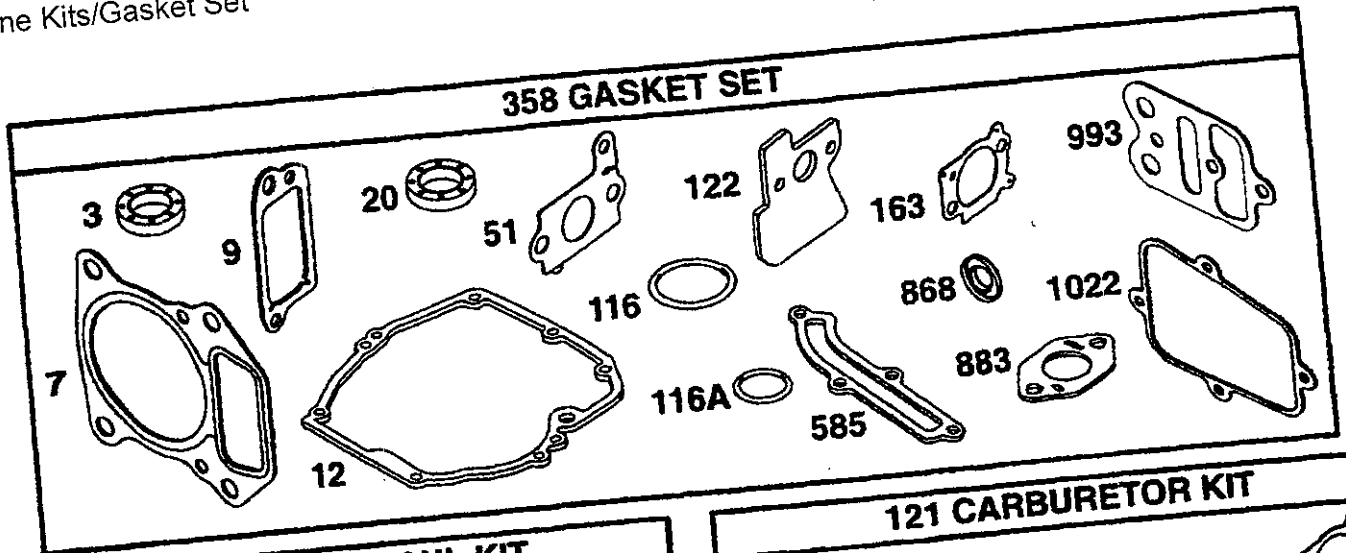

214 IP
B&S Engine Kits/Gasket Set

214 IP
B&S Engine Kits/Gasket Set

Ref #	Part Number	Qty	Description
3	BS-299819	1	Oil Seal
7	BS-273240	1	Cylinder Head Gasket
9	BS-272481	1	Breather Gasket
12	BS-272198	1	Crankcase Gasket
20	BS-399781	1	Oil Seal
51	BS-692688	1	Intake Gasket
104		1	Float Pin This Item Only Available In Carburetor Kit, Part No. BS-692703
116	BS-280393	1	O-Ring Seal
116A	BS-280966	1	O-Ring Seal
121	BS-692703	1	Carburetor Kit
122	BS-692799	1	Intake Gasket
127		1	Welch Plug This Item Only Available In Carburetor Kit, Part No. BS-692703
134	BS-398188	1	Needle Valve (Includes Seat)
137		1	Float Bowl Gasket This Item Only Available In Carburetor Kit, Part No. BS-692703
163	BS-692667	1	Air Cleaner Gasket
355		1	Seal Washer This Item Only Available In Carburetor Kit, Part No. BS-692703
358	BS-692702	1	Gasket Set
585	BS-272238	1	Breather Passage Gasket
868	BS-498592	1	Valve Seal
883	BS-273348	1	Exhaust Gasket
977	BS-692704	1	Gasket Set Carburetor
987		1	Throttle Shaft Seal This Item Only Available In Carburetor Kit, Part No. BS-692703
993	BS-273346	1	Plate Gasket
1022	BS-273787	1	Rocker Cover Gasket
1033	BS-692705	1	Valve Overhaul Kit