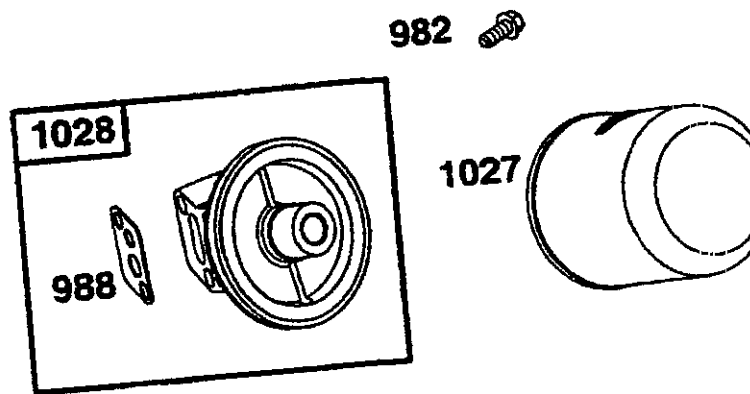

214 IP
B&S Engine Oil Grp

214 IP
B&S Engine Oil Grp

Ref #	Part Number	Qty	Description
116	BS-280393	1	O-Ring Seal
116A	BS-280966	1	O-Ring Seat
116B	BS-692514	1	O-Ring Seal
284	BS-94511	1	Shoulder Screw
523	BS-499621	1	Dipstick
525	BS-495265	1	Oil Fill Tube
836	BS-94897	3	Hex Screw
847	BS-498715	1	Dipstick Tube Assembly
965	BS-692507	1	Pump Cover
982	BS-692511	2	Hex Screw
988	BS-692515	1	Oil Adapter Gasket
1024	BS-493884	1	Oil Pump
1027	BS-692513	1	Oil Filter
1028	BS-692516	1	Oil Fill Adapter