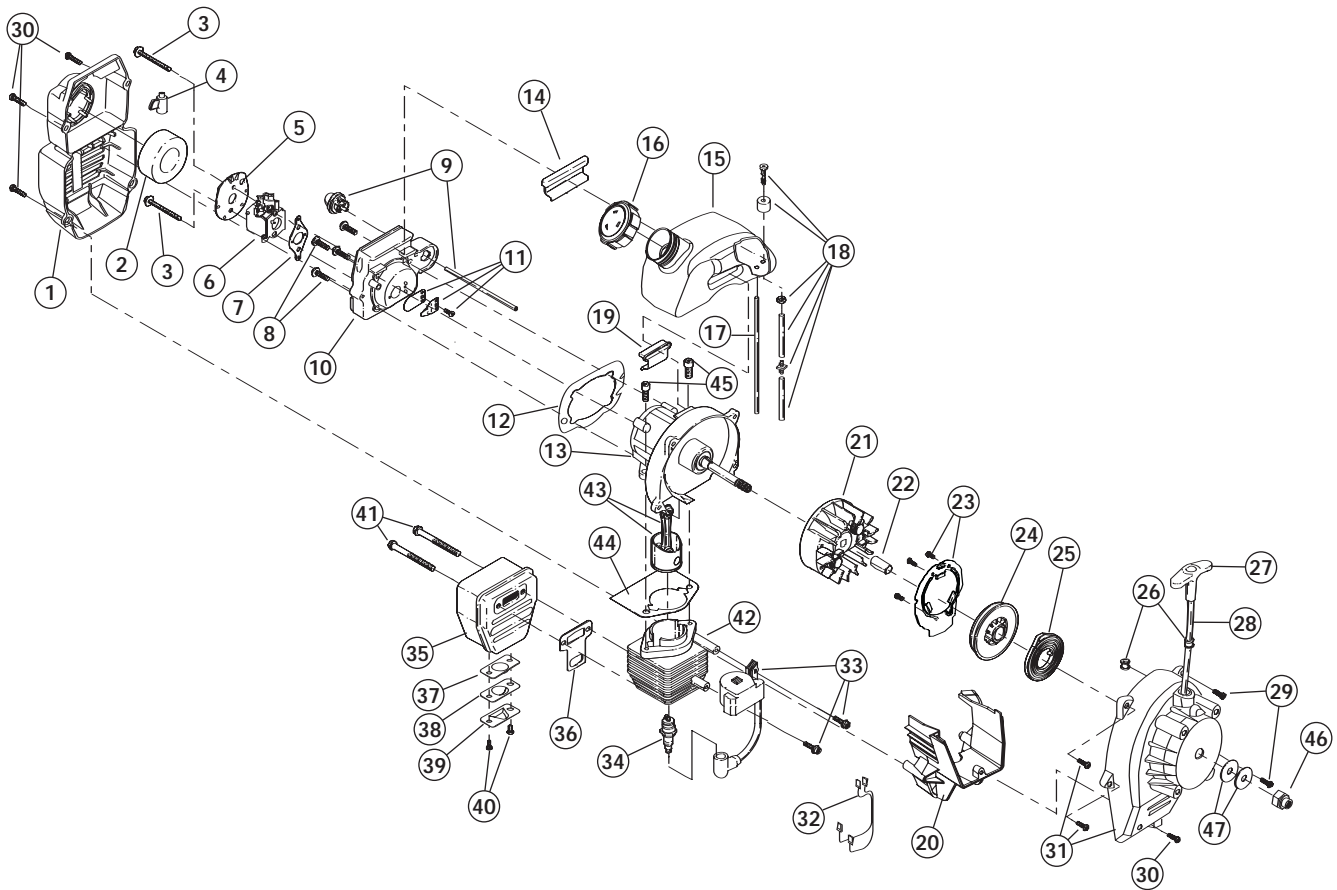

ENGINE PARTS - MODEL TB320BV 2-CYCLE GAS MULCHING BLOWER VACUUM

PPN- 41AS320G966

<u>Item</u>	<u>Part No.</u>	<u>Description</u>	<u>Item</u>	<u>Part No.</u>	<u>Description</u>
1	753-04317	Muffler Cover Assembly (includes 2 & 30)	27	791-181079	Pull Handle
2	791-180350B	Air Cleaner Filter	28	791-613103	Rope
3	791-180351	Carburetor Mounting Screw	29	791-181862	Housing Screw
4	753-04227	Choke Knob	30	791-181345	Cover Screw
5	753-1194	Choke Plate	31	753-04749	Starter Housing Assembly (includes 23-30)
6	753-4807	Carburetor Assembly (includes 7 & 18)	32	791-182402	Wire Lead
7	791-610675	Carburetor Gasket	33	753-04336	Module Assembly
8	791-181860	Carb Mount Screw	34	791-610311B	Spark Plug
9	791-683974B	Primer & Hose Assembly	35	753-04618	Muffler Assembly (includes 36-41)
10	753-1196	Carb Mount Assembly (includes 8, 11 & 12)	36	753-04619	Exhaust Gasket
11	791-684451	Reed Assembly	37	753-04689	Spark Arrestor Screen
12	753-1208	Carburetor Mount Gasket	38	753-04690	Plate
13	753-04747	Crankcase Service Assembly (includes 8)	39	753-04691	Hood
14	791-612134	Rear Mounting Pad	40	791-145569	Screw
15	753-04310	Fuel Tank Assembly (includes 16-18)	41	753-04620	Muffler Mounting Bolts
16	753-04084	Fuel Cap	42	753-04323	Cylinder Assembly (includes 44 & 45)
17	791-181086	Fuel Return Line	43	753-04367	Piston and Rod Assembly
18	791-682039	Fuel Line Assembly	44	753-04182	Cylinder Gasket
19	791-145308	Front Mounting Pad	45	791-182723	Cylinder Bolt
20	753-04409	Shroud Extension (includes 30)	46	791-181524	Crankshaft Extension
21	791-182736	Flywheel Assembly	47	791-182368	Washer
22	753-04748	Spacer	*	753-1209	Piston Ring
23	753-04705	Pulley Retainer	*	753-04750	Short Block Assembly (includes 8, 13, 34, 42-45)
24	753-04459	Recoil Pulley Assembly (includes 25 & 28)			
25	753-04286	Recoil Spring			
26	791-611061	Rope Guide			

* Items Not Shown