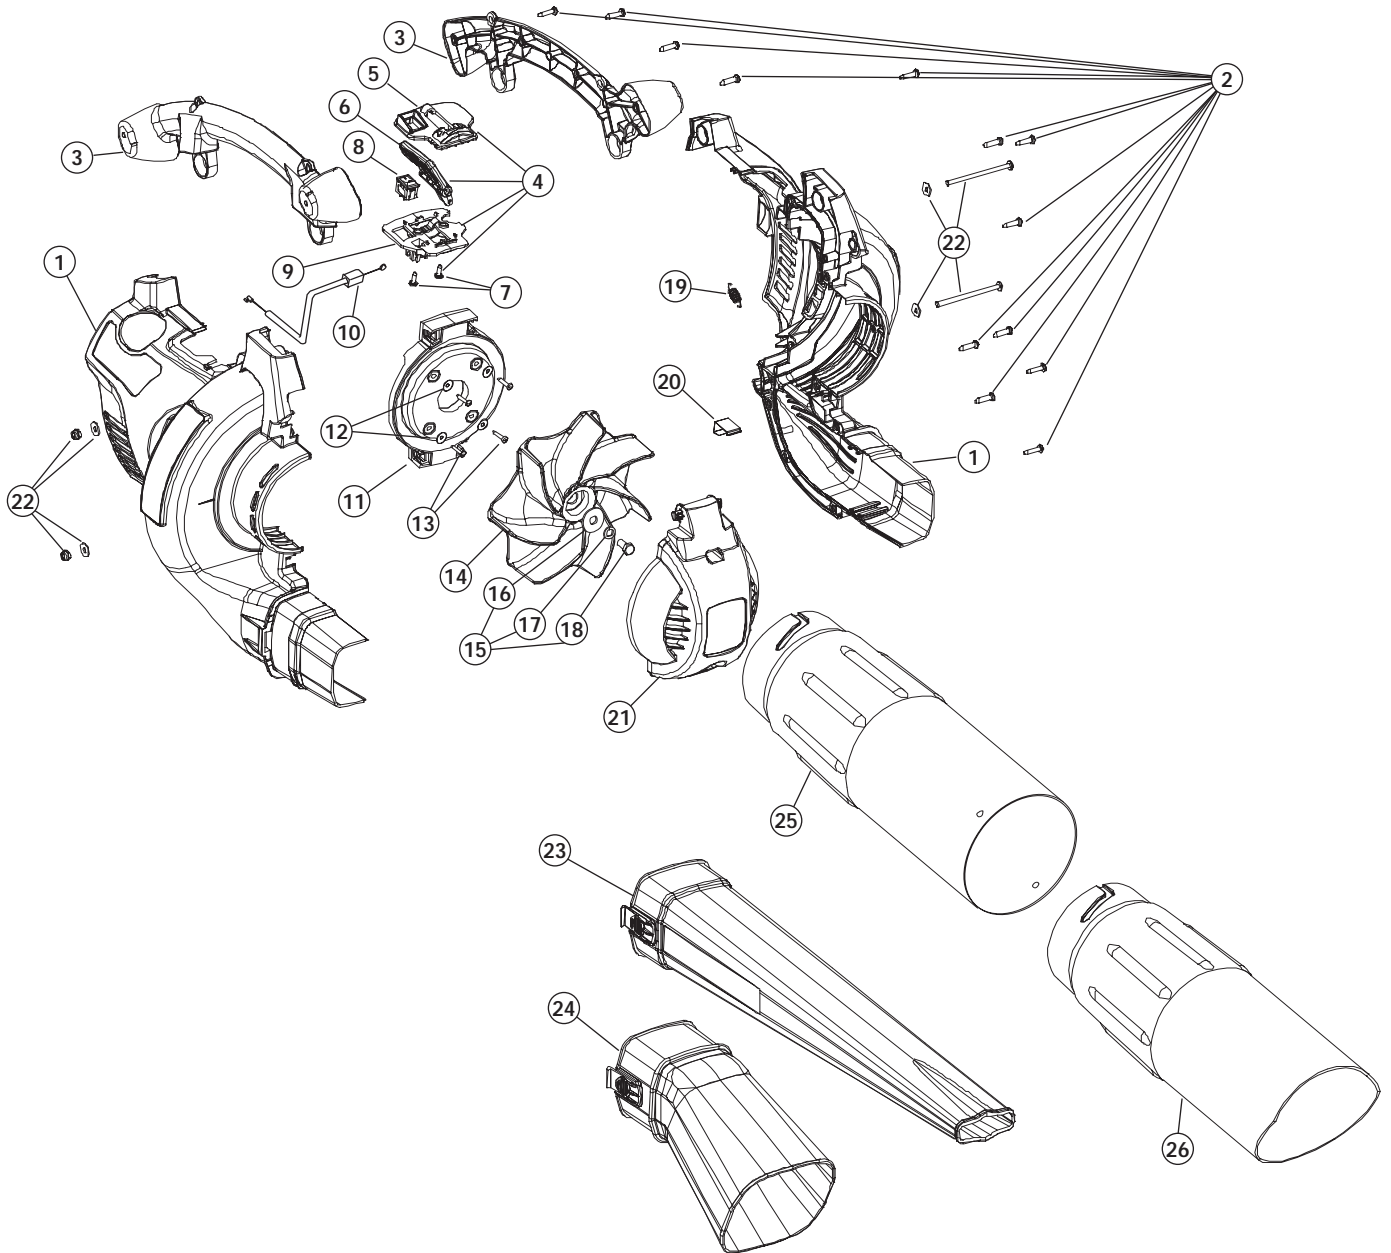

HOUSING PARTS - MODEL TB320BV
2-CYCLE GAS MULCHING BLOWER VACUUM
PPN- 41AS320G966

Item	Part No.	Description
1	753-04452	Engine Cover Assm (includes 2)
2	791-181345	Screw
3	753-04451	Handle Assm (includes 2)
4	753-04756	Throttle control Assm (includes 5-9)
5	791-182420	Upper Throttle Control Plate
6	791-00048	Throttle Control Lever
7	791-182423	Screw
8	791-182405	Rocker Switch Assm
9	753-04809	Lower Throttle Control Plate
10	791-00049	Throttle Cable
11	753-04483	Engine Mount Plate (includes 12 & 13)
12	791-182409	Washer
13	791-147500	Screw
14	753-04596	Impeller Blade
15	753-04482	Impeller Hardware (includes 16-18)
16	753-04833	Washer
17	753-04834	Lock Washer
18	791-182414	Bolt

Item	Part No.	Description
19	753-04456	Vacuum Door Spring
20	753-04455	Vacuum Door Lock
21	753-04454	Vacuum Door
22	791-182424	Mounting Plate Hardware
23	791-182647	Blower Tube
24	753-04457	Vacuum Bag Adaptor
25	791-180466	Upper Vacuum Tube
26	791-180467	Lower Vacuum Tube
*	791-612930	Cable Tie
*	753-04458	Vacuum Bag Assm (includes Bag & Cable Tie)
*	791-682075B	Shoulder Strap

Items Not Shown