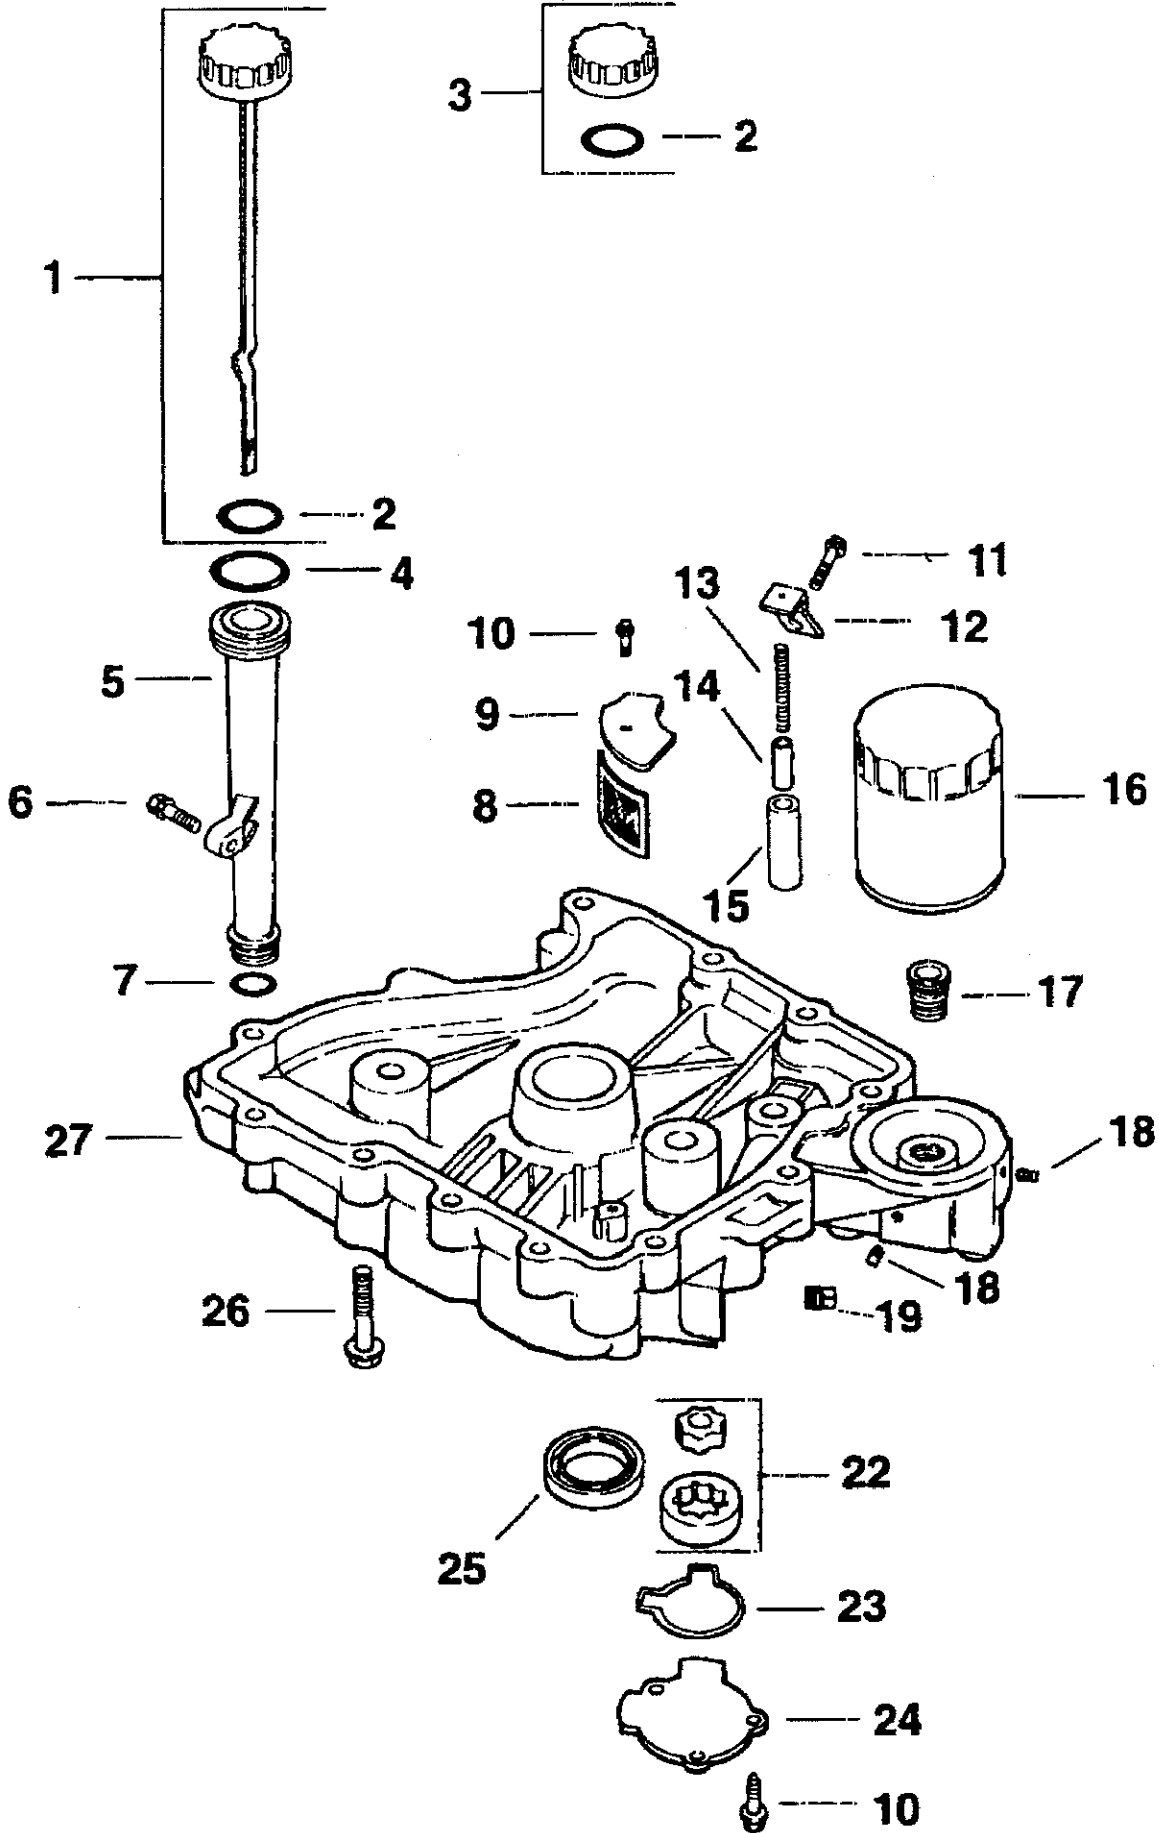

1332

Kohler Engine Oil Pan/Lubrication/Filter

Ref #	Part Number	Qty	Description
1	KH-12-038-01		Dipstick Assembly
2	KH-12-153-03		O-Ring, Dipstick
3	KH-25-755-13		Oil Fill Cap Kit
4	KH-12-153-02-S		O-Ring, Oil Fill Tube (upper)
5	KH-12-123-04		Tube, Oil Fill
6	KH-M-0545020		Screw, Hex Flange
7	KH-12-153-01-S		O-Ring, Oil Fill Tube (lower)
8	KH-12-162-02		Screen, Oil Pick-Up
9	KH-12-096-03-S		Cover, Oil Pick-Up Screen
10	KH-M-0545016		Screw, Hex Flange
11	KH-M-1039025		Screw, Hex Flange
12	KH-12-126-02		Bracket, Oil Pump Relief
13	KH-12-089-03		Spring, Oil Pump Relief Valve
14	KH-12-462-01		Piston, Oil Pump Relief Valve
15	KH-12-208-01		Body, Oil Pump Relief Valve
16	KH-52-050-02		Filter, Oil
17	KH-12-136-01		Adapter, Oil Filter
18	KH-X-75-1		Plug, Sq. hd. Solid 1/8" N.P.T.F.
19	KH-X-75-10		Plug, Sq. hd. Solid 3/8" N.P.T.F.
22	KH-12-393-01		Pump, Oil
23	KH-12-032-04		O-Ring, Oil Pump Cover
24	KH-12-096-02		Cover, Oil Pump
25	KH-12-032-03		Seal, Oil (PTO End)
26	KH-M-0839045		Screw, Hex Flange
27	KH-12-199-45		Pan, Oil