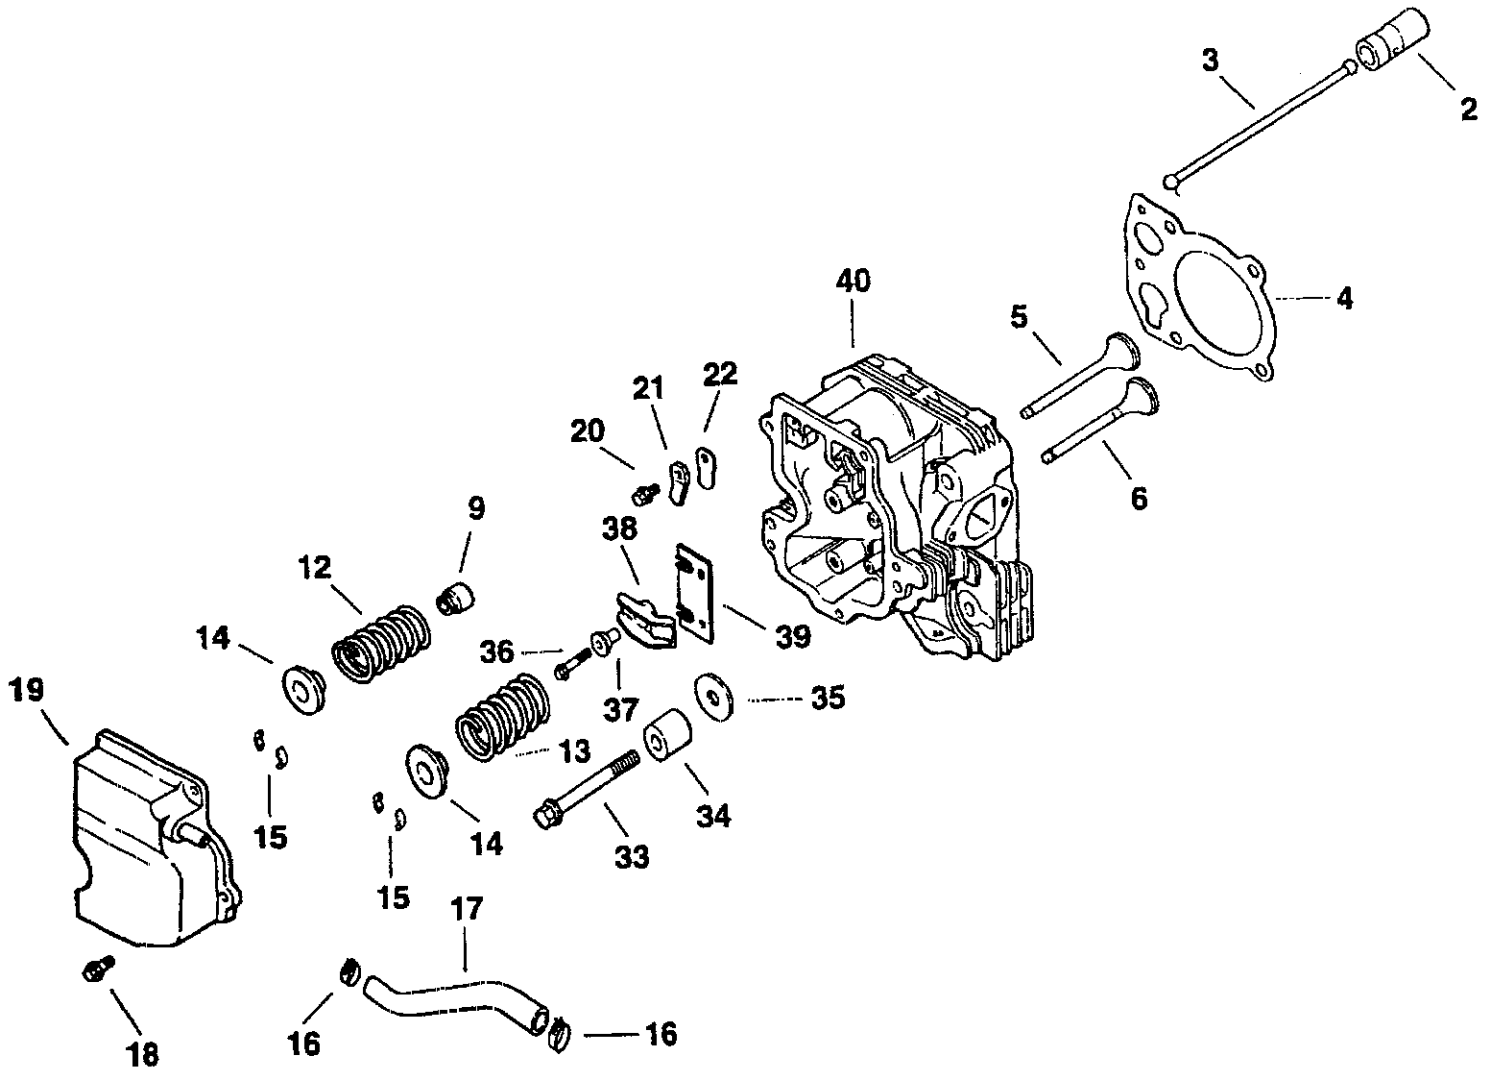

1332
Kohler Engine Head/Valve/Breather Style "B"

1332

Kohler Engine Head/Valve/Breather Style "B"

Ref #	Part Number	Qty	Description
2	KH-25-351-01		Lifter, Valve
3	KH-12-411-01		Rod, Push
4	KH-12-041-08-S		Gasket, Cylinder Head
5	KH-12-017-01		Valve, Intake (Std.)
	KH-12-017-02		Valve, Intake (.25 o.s.)
6	KH-12-016-01		Valve, Exhaust (Std.)
	KH-12-016-02		Valve, Exhaust (.25 o.s.)
9	KH-24-032-05		Seal, Valve Stem
12	KH-12-089-01		Spring, Intake Valve
13	KH-12-089-15		Spring, Exhaust Valve
14	KH-12-173-01		Cap, Valve Spring
15	KH-12-755-03		Retainer Kit
16	KH-X-426-9		Clamp, Hose
17	KH-12-326-03		Hose, Breather
18	KH-M-0645020		Screw, Hex Flange
19	KH-12-096-07		Cover, Valve w/Nipple
20	KH-M-0545010		Screw, Hex Flange
21	KH-12-018-01		Retainer, Breather Reed
22	KH-24-402-03		Reed, Breather
33	KH-12-086-15		Screw, Hex Flange
34	KH-12-112-13		Spacer, Head Bolt Exhaust Port
35	KH-12-468-05		Washer, Plain 13/32"
36	KH-M-0640034		Screw, Hex Flange
37	KH-12-755-74		Pivot, Rocker Arm
38			Arm, Rocker Included in KH-755-74 Rocker arm kit.
39			Plate, Guide Included in KH-755-74 Rocker arm kit.
40	KH-12-755-81		Head, Cylinder
	KH-12-755-74		Rocker Arm Kit