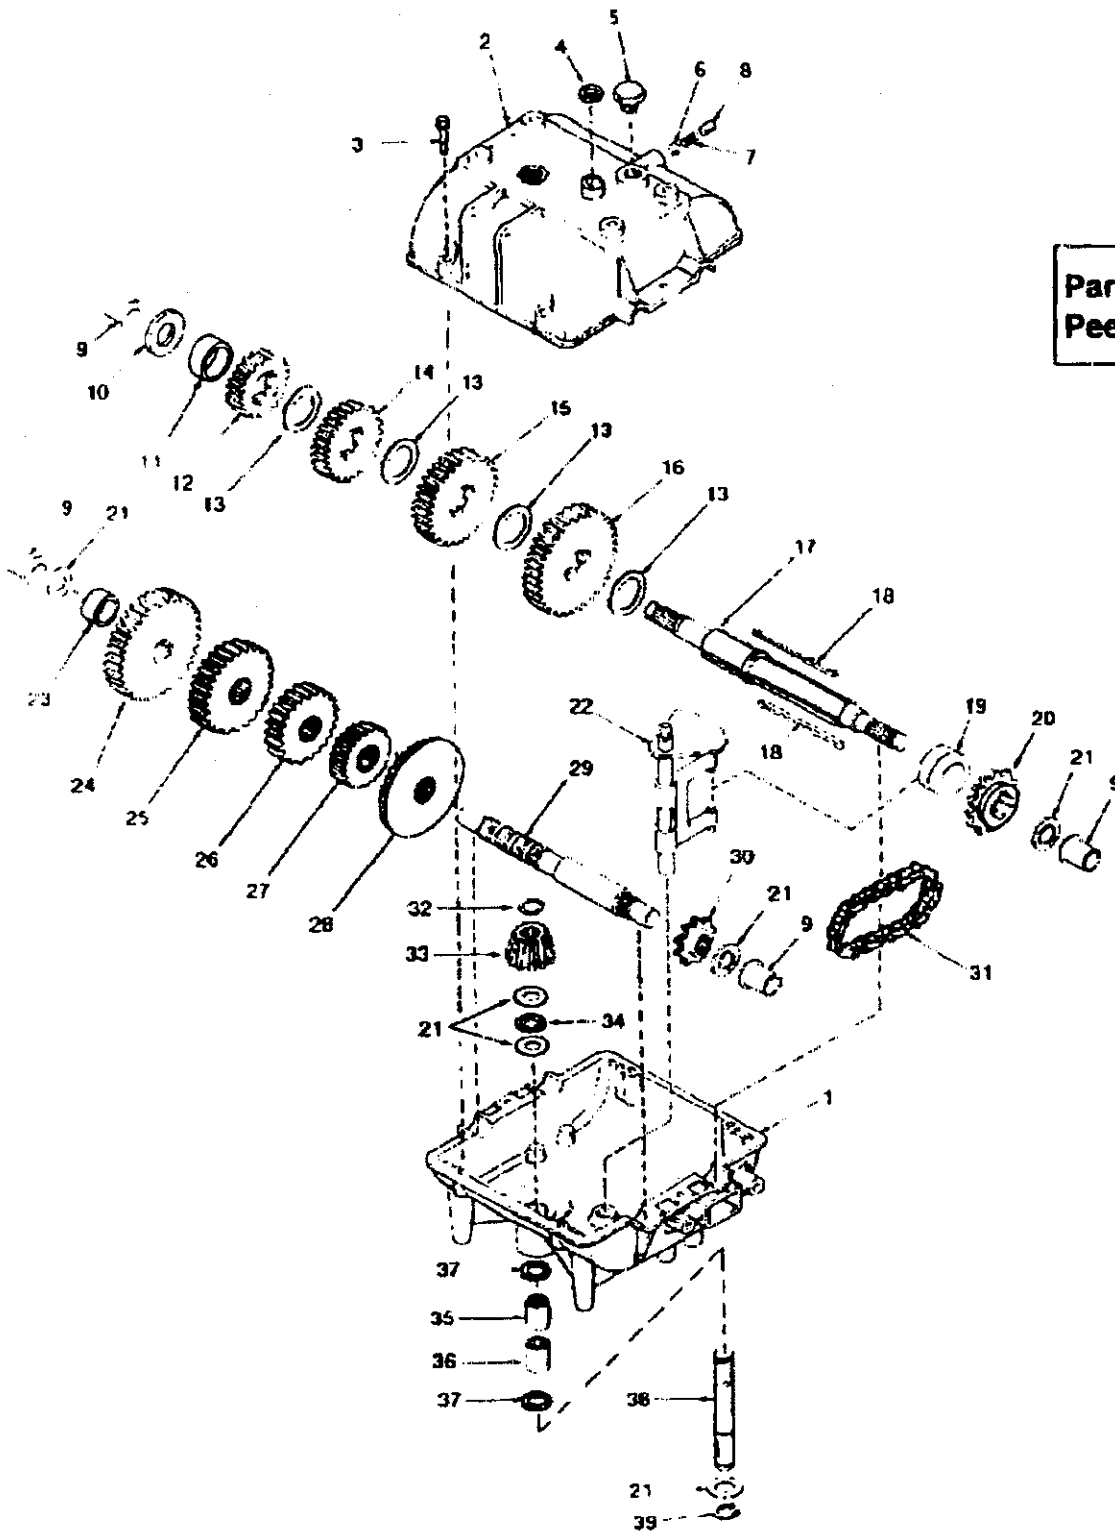

Part No. 030351
Peerless Model No. 700-072

1332

Transmission

Ref #	Part Number	Qty	Description
1	TC-770061A	1	Transmission case
2	TC-772083A	1	Transmission cover
3	TC-792073A	6	Cap screw
4	TC-788069	1	Seal, square cut
5	TC-792074	1	Threaded plug
6	TC-792077A	1	Steel ball, 5/16" dia
7	TC-792079	1	Spring
8	TC-792078	1	Set screw
9	TC-780105A	4	Flange bushing
10	TC-780139	1	Thrust washer
11	TC-786072	1	Spacer
12	TC-778124A	1	Spur gear (30 teeth)
13	TC-780108	4	Thrust washer
14	TC-778239A	1	Spur gear (32 teeth)
15	TC-778125	1	Spur gear (35 teeth)
16	TC-778146A	1	Spur gear (37 teeth)
17	TC-776402	1	Shaft-output/brake
18	TC-792089A	4	Key, shift
19	TC-784266	1	Shift collar
20	TC-786083	1	Sprocket (18 teeth)
21	TC-780072	6	Thrust washer
22	TC-784376		Rod & fork, shift
23	TC-786071		Spacer
24	TC-778126A		Spur gear (20 teeth)
25	TC-778240		Spur gear (18 teeth)
26	TC-778151		Spur gear (15 teeth)
27	TC-778145		Spur gear (12 teeth)
28	TC-778154		Spur gear (42 teeth)
29	TC-776134		Counter shaft
30	TC-786082		Sprocket (9 teeth)
31	TC-786081		Roller chain (#41, 24 links)
32	TC-788040		Retaining ring
33	TC-778176		Bevel pinion, input
34	TC-780071		Thrust bearing
35	TC-780142		Needle bearing
36	TC-780086A		Needle bearing
37	TC-792001		O-ring
38	TC-776135		Input shaft
39	TC-792035		Retaining ring
	TC-788067B		Bentonite grease (12 oz) Not shown
	TC-510334		Gasket eliminator (LOCTITE 515) Not shown