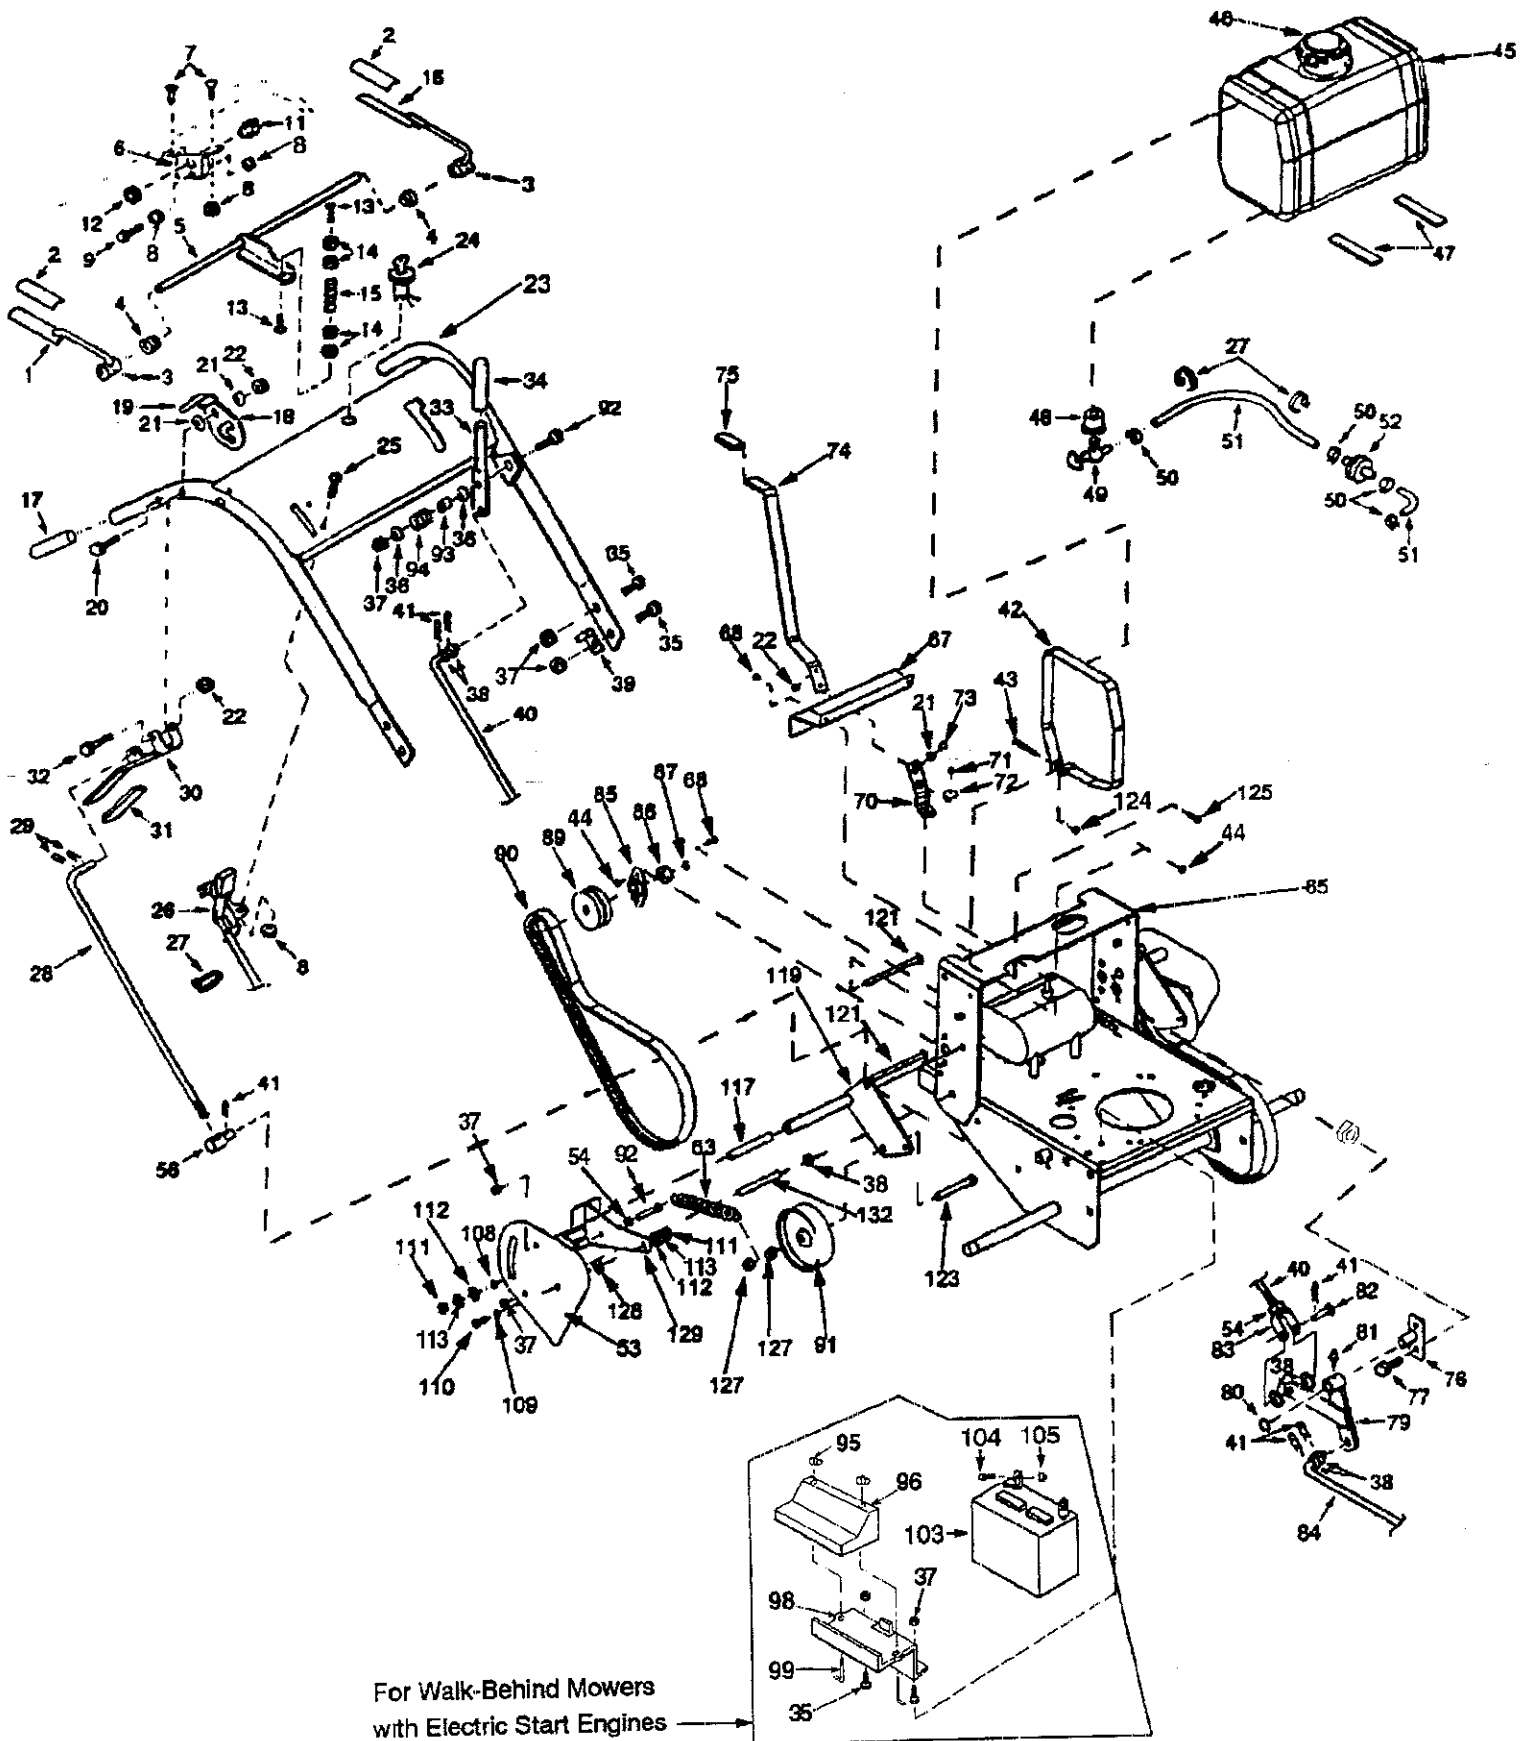

1332
Handle Assembly

1332

Handle Assembly

Ref #	Part Number	Qty	Description
1	00089089	1	Right Handle, Operator Presence
2	00030899	2	Grip, 3-1/2" Yellow
3	00034961	4	Set Screw, 1/4-20 x 3/8 Square Hd.
4	00087108	2	Bushing, Nylon
5	00082439	1	Shaft Assembly
6	00087127	1	Switch Mount
7	00030906	2	Machine Screw, #10-32 x 5/8 Truss Hd.
8	00014608	6	Hex Nut, #10-32 Nylock
9	00019854	1	Cap Screw, #10-32 x 1-1/2 Socket Hd.
11	00015903	1	Switch, Operator Presence
12	00090995	1	Hex Nut, Machined
13	00018902	2	Machine Screw, #5-40 x 1/2 Round Hd.
14	00014623	4	Hex Nut, #5-40
15	00096275	1	Return Spring
16	00089011	1	Left Handle, Operator Presence
17	00030378	2	Grip, 4-1/2" Black
18	00021910	1	Lever, Neutral Latch, R.H.
	00021858	1	Lever, Neutral Latch, L.H. (Not Illustrated)
19	00011211	2	Grip, 1-1/4" Black
20	00013198	2	Cap Screw, 5/16-18 x 2 Hex Hd.
21	00012169	6	Flat Washer, 5/16
22	00012165	6	Hex Nut, 5/16-18 Nylock
23	01001008	1	Handle Assembly
24	00010943	1	Ignition Switch
	00012120	1	Ignition Switch (For Electric Start Engine)
	00032097	1	Hex Nut, 5/8-32 with Cap (For Ignition Switch)
25	00013669	2	Machine Screw, #10-32 x 1/2 Hex Washer Hd.
26	00019550	1	Engine Throttle, 13 HP Kohler
	00019550	1	Engine Throttle, 14 HP Kawasaki
	01003422	1	Engine Throttle, 16 HP B & S
	00019550	1	Engine Throttle, 17.0 HP Engine
27	00012470	5	Cable Ties, Black
28	00021927	2	Control Rod, Steering/Brake
29	00012204	4	Cotter Pin, 3/32 x 3/4
30	00021937	2	Steering/Brake Lever
31	00011215	2	Grip, 4-1/2" Black
32	00012747	2	Cap Screw, 5/16-18 x 2-1/4 Hex Hd
33	00021909	1	Lever, Blade Clutch
34	00022223	1	Grip, 5" Black
35	01000643	6	Cap Screw, 3/8-16 x 1-1/4 Hex Hd.
36	00006168	2	Flat Washer, 3/8 Large
37	00012173	7	Hex Nut, 3/8-16 Nylock
38	00012158	8	Flat Washer, 3/8 Small
39	00031081	1	Support Clamp, 1/2"
40	00021926	1	Upper Rod, Blade Clutch
41	00021956	5	Hairpin, 3/8" - 1/2"
42	01001023	2	Tank Strap
43	00031675	2	Machine Screw, 1/4-20 x 2-1/2 Phillips Hd.
44	00012152	8	Hex Nut, 1/4-20
45	01000122	1	Gas Tank, 5 Gallon
46	01000069	1	Cap, Gas Tank
47	00021407	2	Rubber Pad
48	01000281	1	Rubber Bushing
49	01000282	1	Fuel Valve
50	00012235	4	Unit Clamps