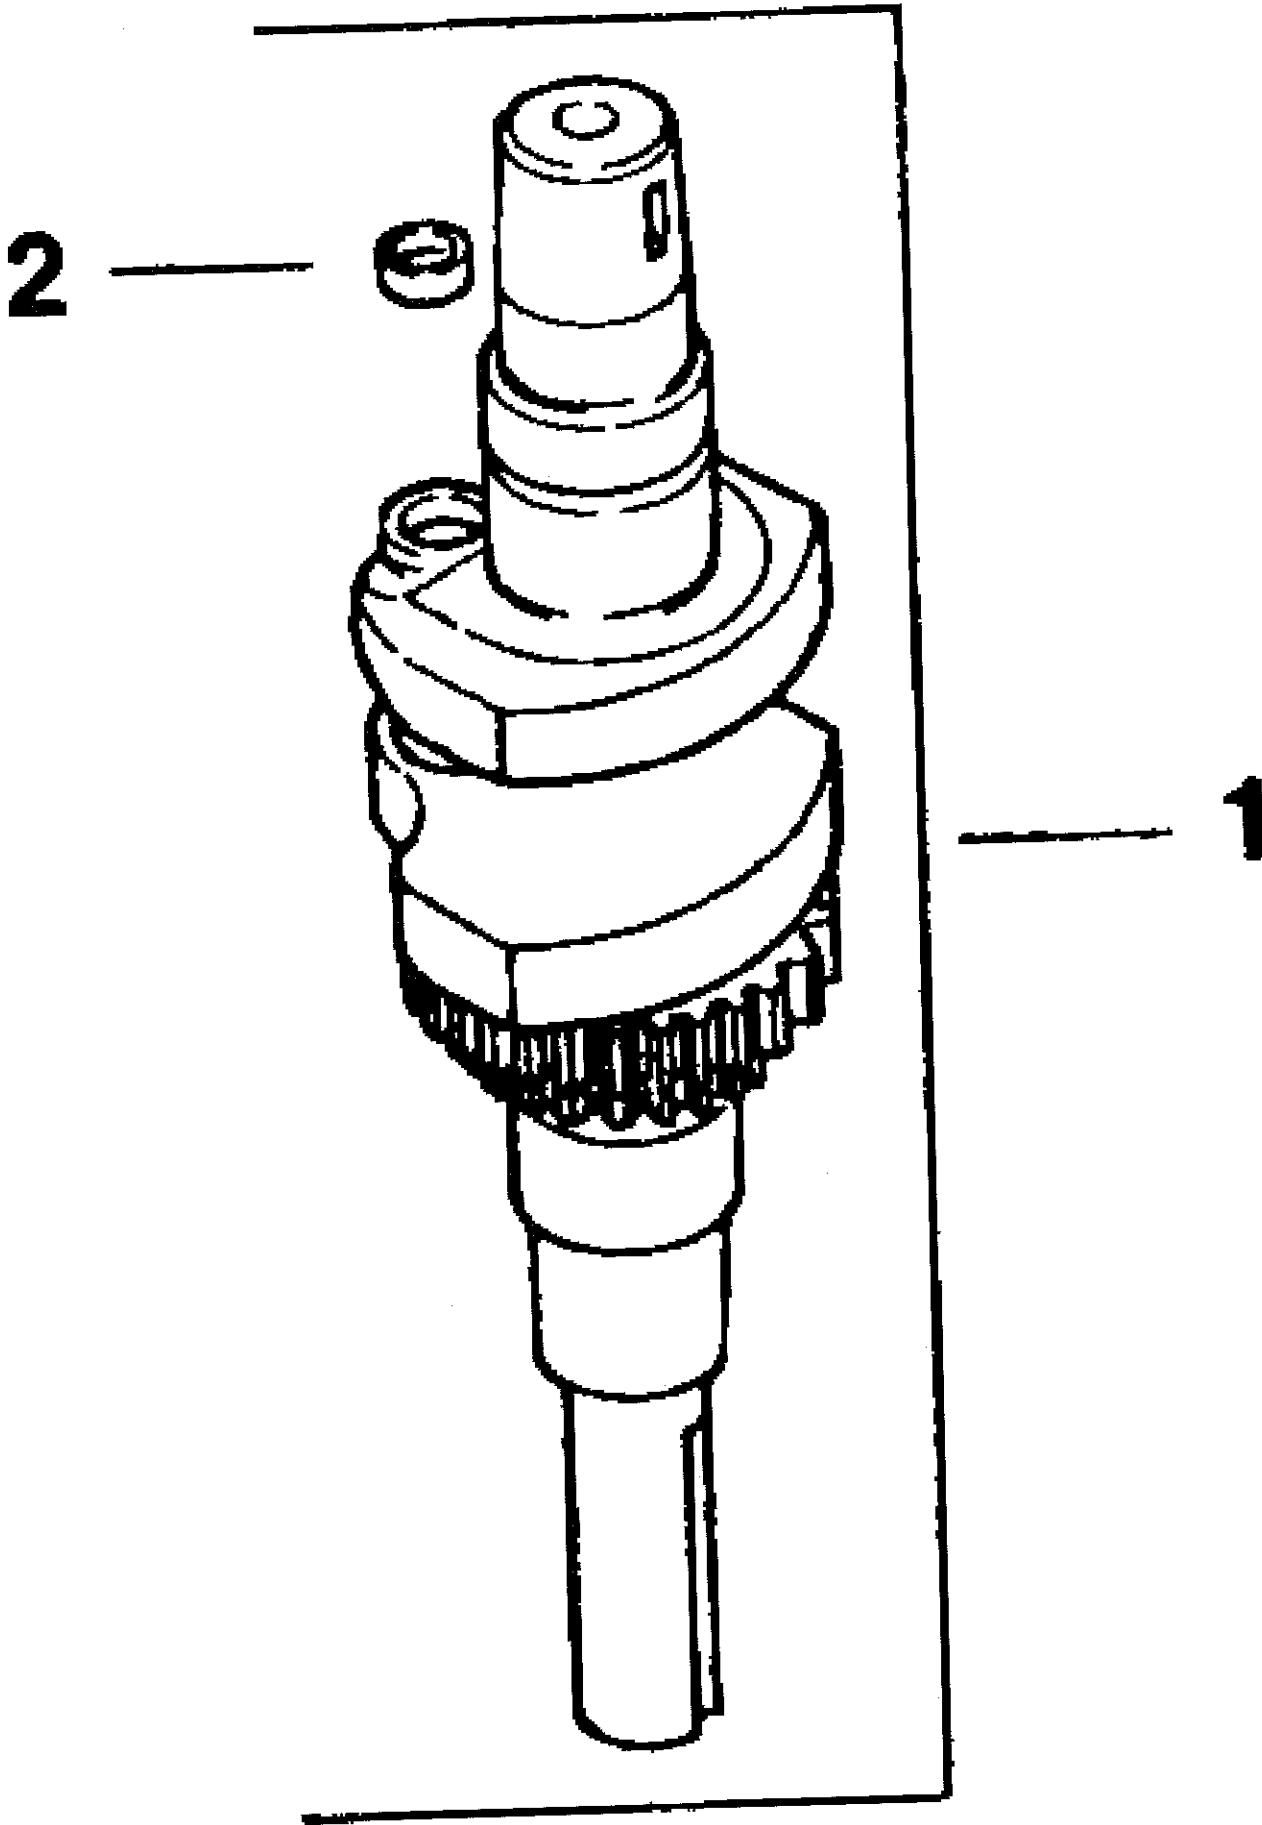

1332
Kohler Engine Crankshaft

1332
Kohler Engine Crankshaft

Ref #	Part Number	Qty	Description
1	KH-12-014-30		Crankshaft
2	KH-12-139-01		Plug, Cup