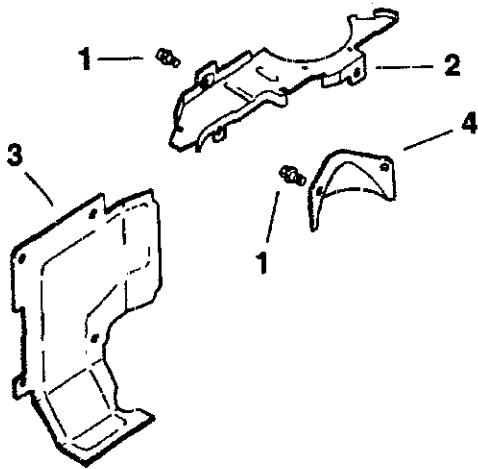

1332
Kohler Engine Blower Housing & Baffles

1332

Kohler Engine Blower Housing & Baffles

Ref #	Part Number	Qty	Description
1	KH-M-0545010		Screw, Hex Flange
2	KH-12-146-07		Plate, Blower Housing Back
3	KH-12-063-01		Baffle, Cylinder Barrel
4	KH-12-090-29		Cover, Starter
10	KH-12-313-03		Grommet, Blower Housing
11	KH-12-096-27-S		Cover, Regulator
12	KH-M-0639016		Screw, Hex Flange
13	KH-12-027-53-S		Housing, Blower
15	KH-12-063-05		Baffle, Intake Side
16	KH-12-063-08		Baffle, Cylinder Head