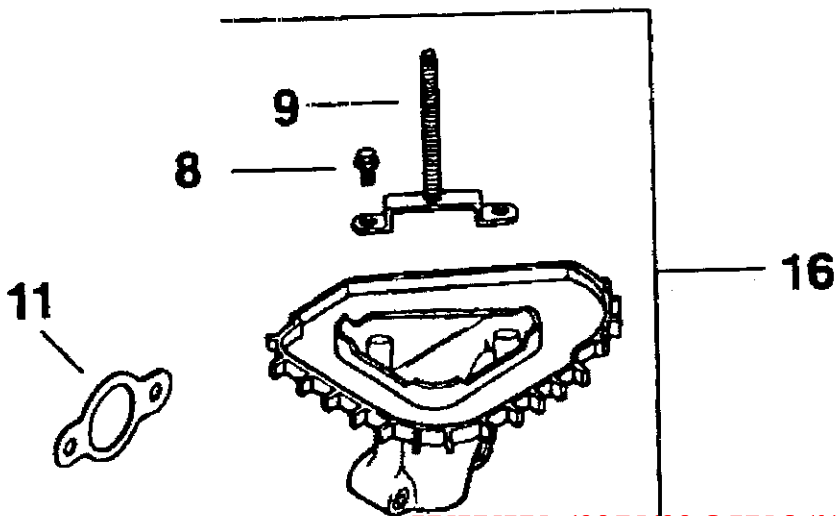

1332
Kohler Engine Air Intake/Filtration

1332
Kohler Engine Air Intake/Filtration

Ref #	Part Number	Qty	Description
4	KH-12-100-01		Nut, Wing
8	KH-12-086-01		Screw, Hex Cap #10 Hi-Lo
9	KH-12-072-04		Stud, Mounting Plate
11	KH-12-041-02		Gasket, Air Cleaner
12	KH-25-341-03		Knob, Air Cleaner Cover
13	KH-12-096-38		Cover, Air Cleaner
14	KH-12-083-12		Precleaner
15	KH-12-083-10		Element, Air Cleaner
16	KH-12-094-07		Base, Air Cleaner
	KH-230046		Seal Not Shown
	KH-12-032-11-S		Seal, Breather Not Shown
	KH-12-743-02		Air Cleaner Kit Not Shown