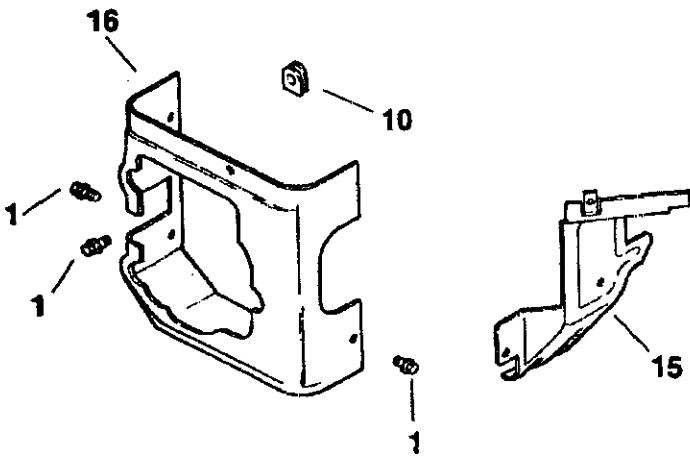

1332
Kohler Engine Blower Housing & Baffles

1332

Kohler Engine Blower Housing & Baffles

Ref #	Part Number	Qty	Description
1	KH-M-0545010		Screw, Hex Flange
2	KH-12-146-07		Plate, Blower Housing Back
3	KH-12-063-01		Baffle, Cylinder Barrel
4	KH-12-090-29		Cover, Starter
10	KH-12-313-03		Grommet, Blower Housing
11	KH-12-096-27-S		Cover, Regulator
12	KH-M-0639016		Screw, Hex Flange
13	KH-12-027-53-S		Housing, Blower
15	KH-12-063-05		Baffle, Intake Side
16	KH-12-063-08		Baffle, Cylinder Head