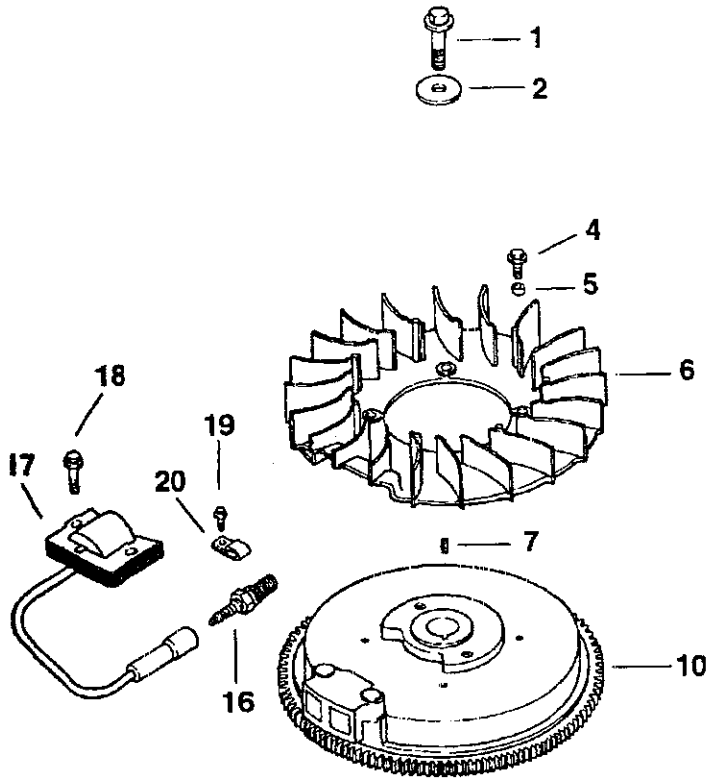

1332
Kohler Engine Ignition/Electrical

1332

Kohler Engine Ignition/Electrical

Ref #	Part Number	Qty	Description
1	KH-12-086-14		Screw, Hex Flange
2	KH-12-468-03		Washer, Plain 3/8"
4	KH-M-0639016		Screw, Hex Flange
5	KH-25-086-47		Spacer, Fan
6	KH-12-157-03-S		Fan, Flywheel
7	KH-X-42-15		Key
10	KH-12-025-29-S		Flywheel
13	KH-M-0545010		Screw, Hex Flange
16	759-3336		Spark Plug
17	KH-12-584-05		Module, Ignition
18	KH-M-0545020		Screw, Hex Flange
19	KH-M-0545010		Screw, Hex Flange
20	KH-X-728-1		Clip, Kill Lead
22	KH-12-109-03		Cup And Screen
37	KH-277563		Connector
38	KH-47-154-01		Clip