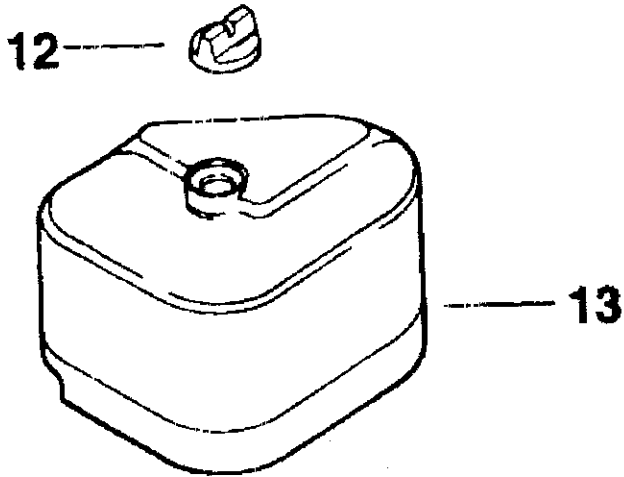

1332
Kohler Engine Air Intake/Filtration

1332
Kohler Engine Air Intake/Filtration

Ref #	Part Number	Qty	Description
4	KH-12-100-01		Nut, Wing
8	KH-12-086-01		Screw, Hex Cap #10 Hi-Lo
9	KH-12-072-04		Stud, Mounting Plate
11	KH-12-041-02		Gasket, Air Cleaner
12	KH-25-341-03		Knob, Air Cleaner Cover
13	KH-12-096-38		Cover, Air Cleaner
14	KH-12-083-12		Precleaner
15	KH-12-083-10		Element, Air Cleaner
16	KH-12-094-07		Base, Air Cleaner
	KH-230046		Seal Not Shown
	KH-12-032-11-S		Seal, Breather Not Shown
	KH-12-743-02		Air Cleaner Kit Not Shown