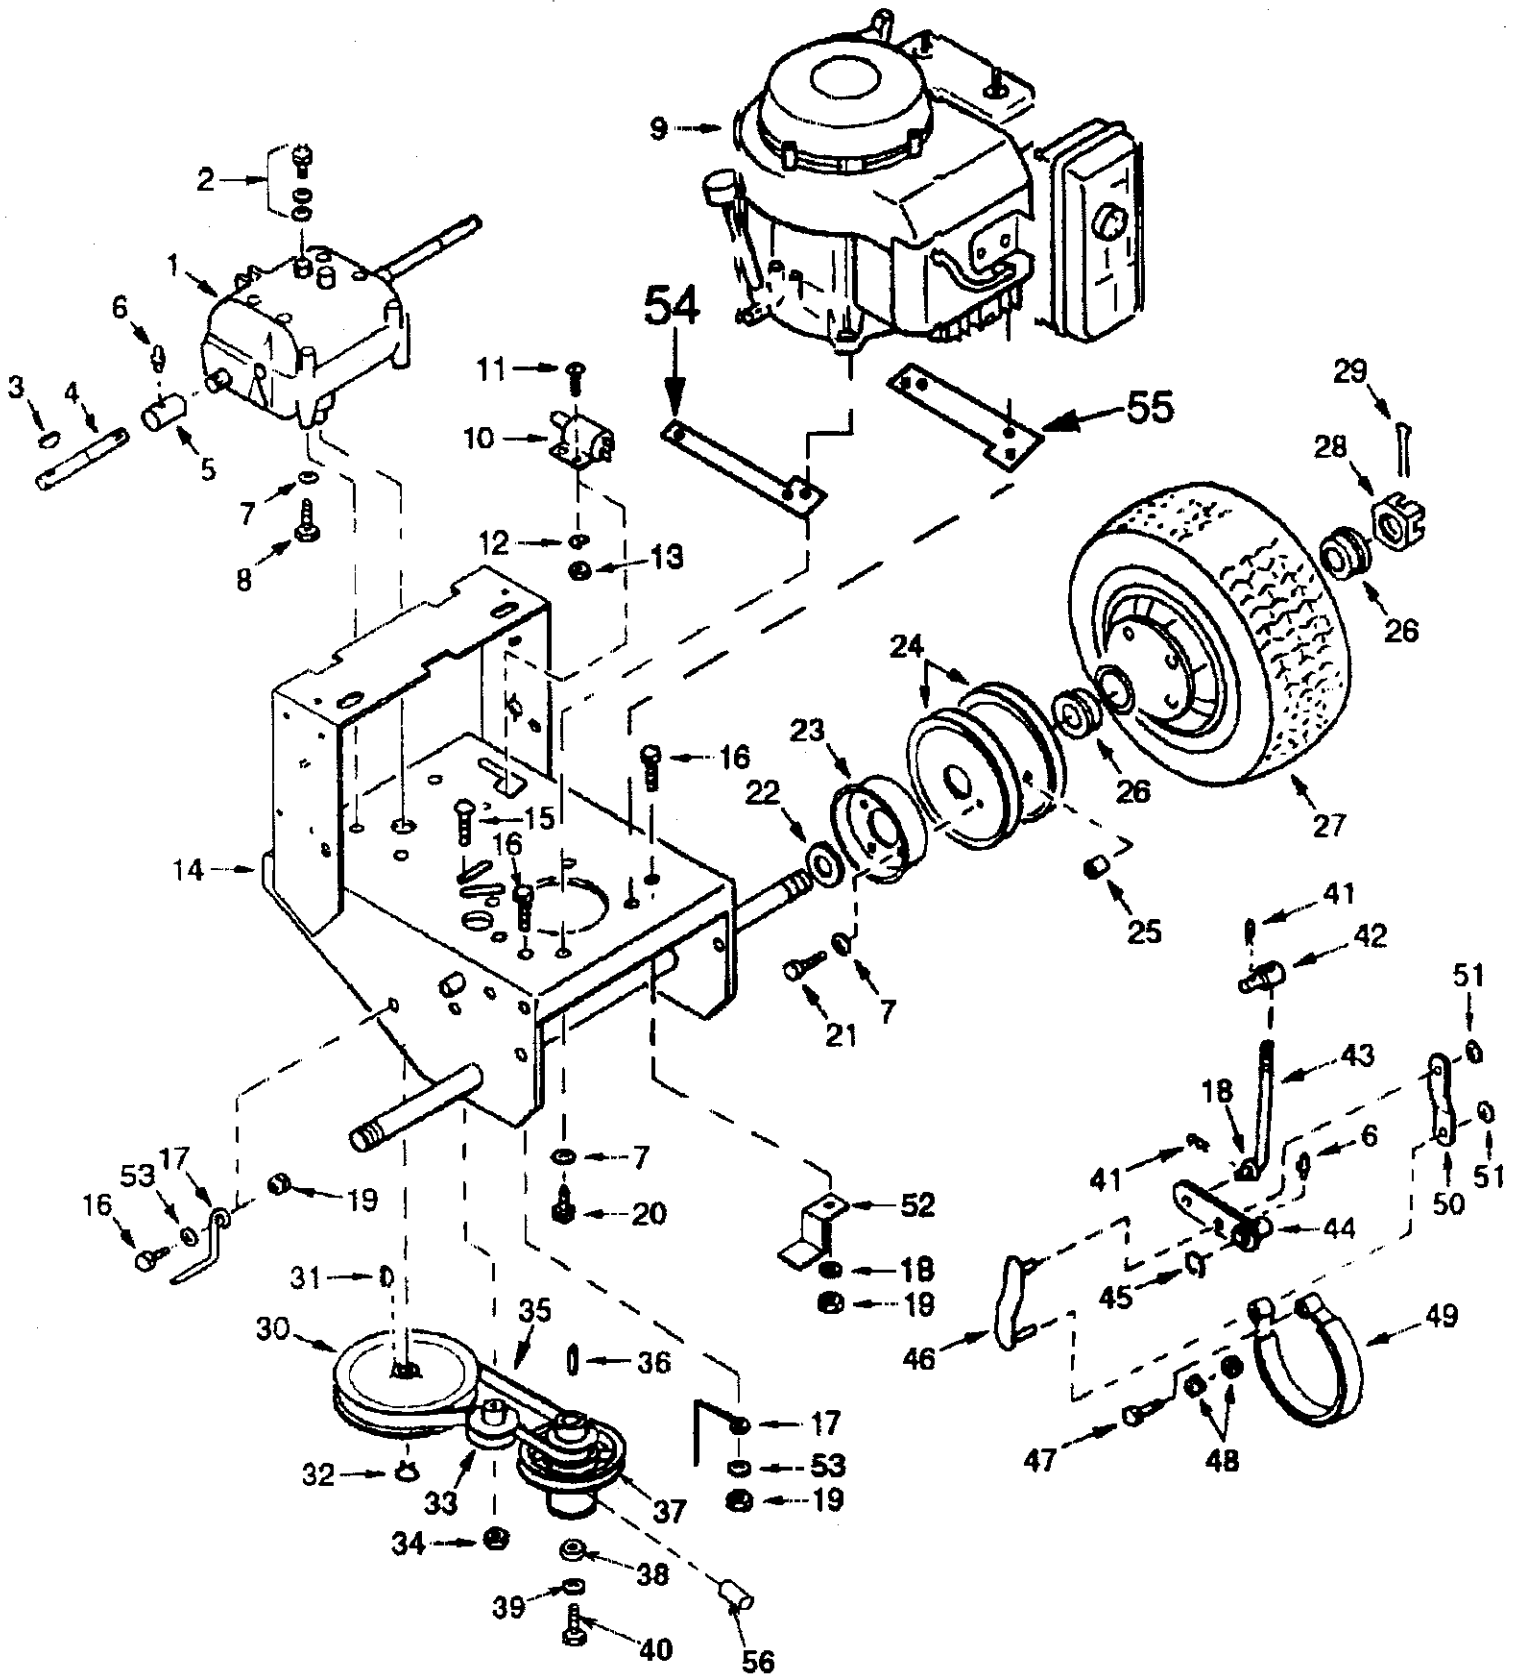

1332
Engine Deck

1332
Engine Deck

Ref #	Part Number	Qty	Description
1	01000152	1	Transmission
2	00018329	1	Neutral Safety Switch
3	00008792	3	Woodruff Key
4	00030352	2	Jackshaft
5	00030353	2	Coupler
6	00060078	2	Grease Fitting, 1/4-28 Straight
7	00012168	16	Lock Washer, 5/16
	00030872	1	Lock Washer, 3/8 Internal (Used at Engine Ground Cable Cap Screw.)
8	00013406	4	Cap Screw, 5/16-18 x 3/4 Hex Hd.
9	00035048	1	Engine, Kawasaki, 14.0 HP
	00014888		Oil Filter
	00050645		Spark Plug
	00050652		Air Filter
	00050805		Air Filter Foam Wrap
9	00019443	1	Engine, Kawasaki, 17.0 HP, Electric Start
	00014888		Oil Filter
	00050645		Spark Plug
	00050577		Air Filter
	00050576		Air Filter Foam Wrap
	00030765		Voltage Regulator
9	00035022	1	Engine, Kohler, 14.0 HP
	00012367		Oil Filter
	00050638		Spark Plug
	00050585		Air Filter
	00050586		Air Filter Foam Wrap
9	01000947	1	Briggs & Stratton
	01003072		Oil Filter
	01003073		Spark Plug
	01003074		Air Filter
	01003075		Air Filter Foam Wrap
10	00018324	1	Blade Safety Switch
	00012242	2	Blade Safety Switch, Electric Start Engine
11	00013669	2	Machine Screw, #10-32 x 1/2 Rd. Hd.
12	00014608	1	Hex nut, 10-32 Nylock
13			(Purchase Locally)
14	01001026	1	Engine Deck, 32" Mower
	01001020	1	Engine Deck, 36" & 48" Mowers
15	00014270	4	Carriage Bolt, 3/8-16 x 2
16	01000641	3	Carriage Bolt, 5/16-18 x 1 Hex Hd.
17	00021931	2	Belt Guide
18	00012169	4	Flat Washer, 5/16
19	00012165	4	Hex Nut, 5/16-18 Nylock
20	00014542	8	Cap Screw, M8-1 25TH x 25MM Hex Hd.
21	00012382	2	Cap Screw, 5/16-18 x 1-1/2 Hex Hd.
22	00010869	2	Flat Washer, 1"
23	00021980	4	Brake Drum
24	00021979	8	Drive Pulley
25	00021941	4	Spacer
26	00014550	2	Wheel Bearing
27	00030757	2	Tire and Wheel Ass'y., 32" Mower
	00021983	2	Tire and Wheel Ass'y., 36", 48" & 52" Mowers
	00021985		Tire (only) 13 x 6.50-6 (For 021983)
28	00021984	2	Axel Nut, 1-14 Slotted Hex Hd.