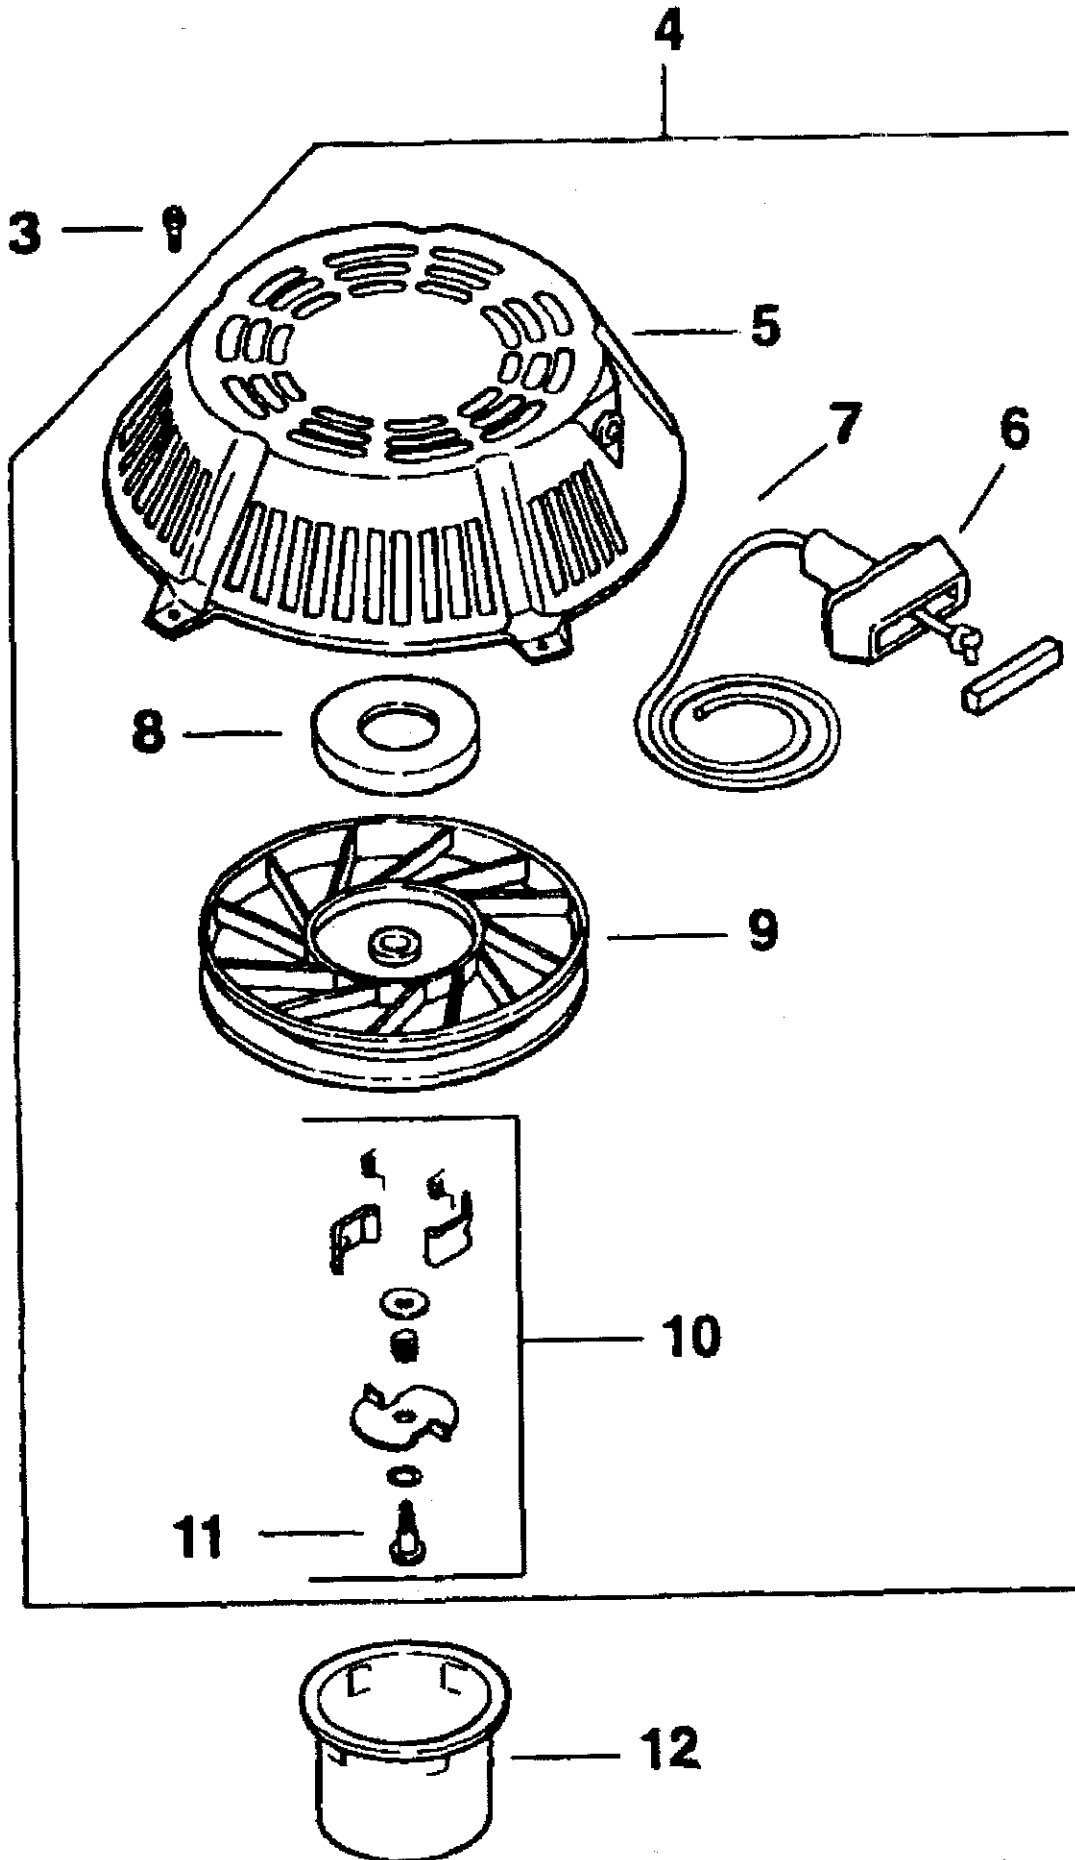

1332
Kohler Engine Starting System

Kohler Engine Starting System

Ref #	Part Number	Qty	Description
3	KH-M-550010-S		Screw, Hex Flange
4	KH-12-165-01		Starter, Retractable Assy.
5	KH-12-081-01		Housing, Starter
6	KH-25-166-01-S		Handle, Recoil Start
7	KH-12-160-01		Rope, Starter
8	KH-12-089-06		Spring & Keeper
9	KH-12-093-01		Pulley
10	KH-12-757-06		Kit, Dog Repair
11	KH-41-086-09		Screw, Pozidriv
12	KH-15-109-01		Cup, Drive