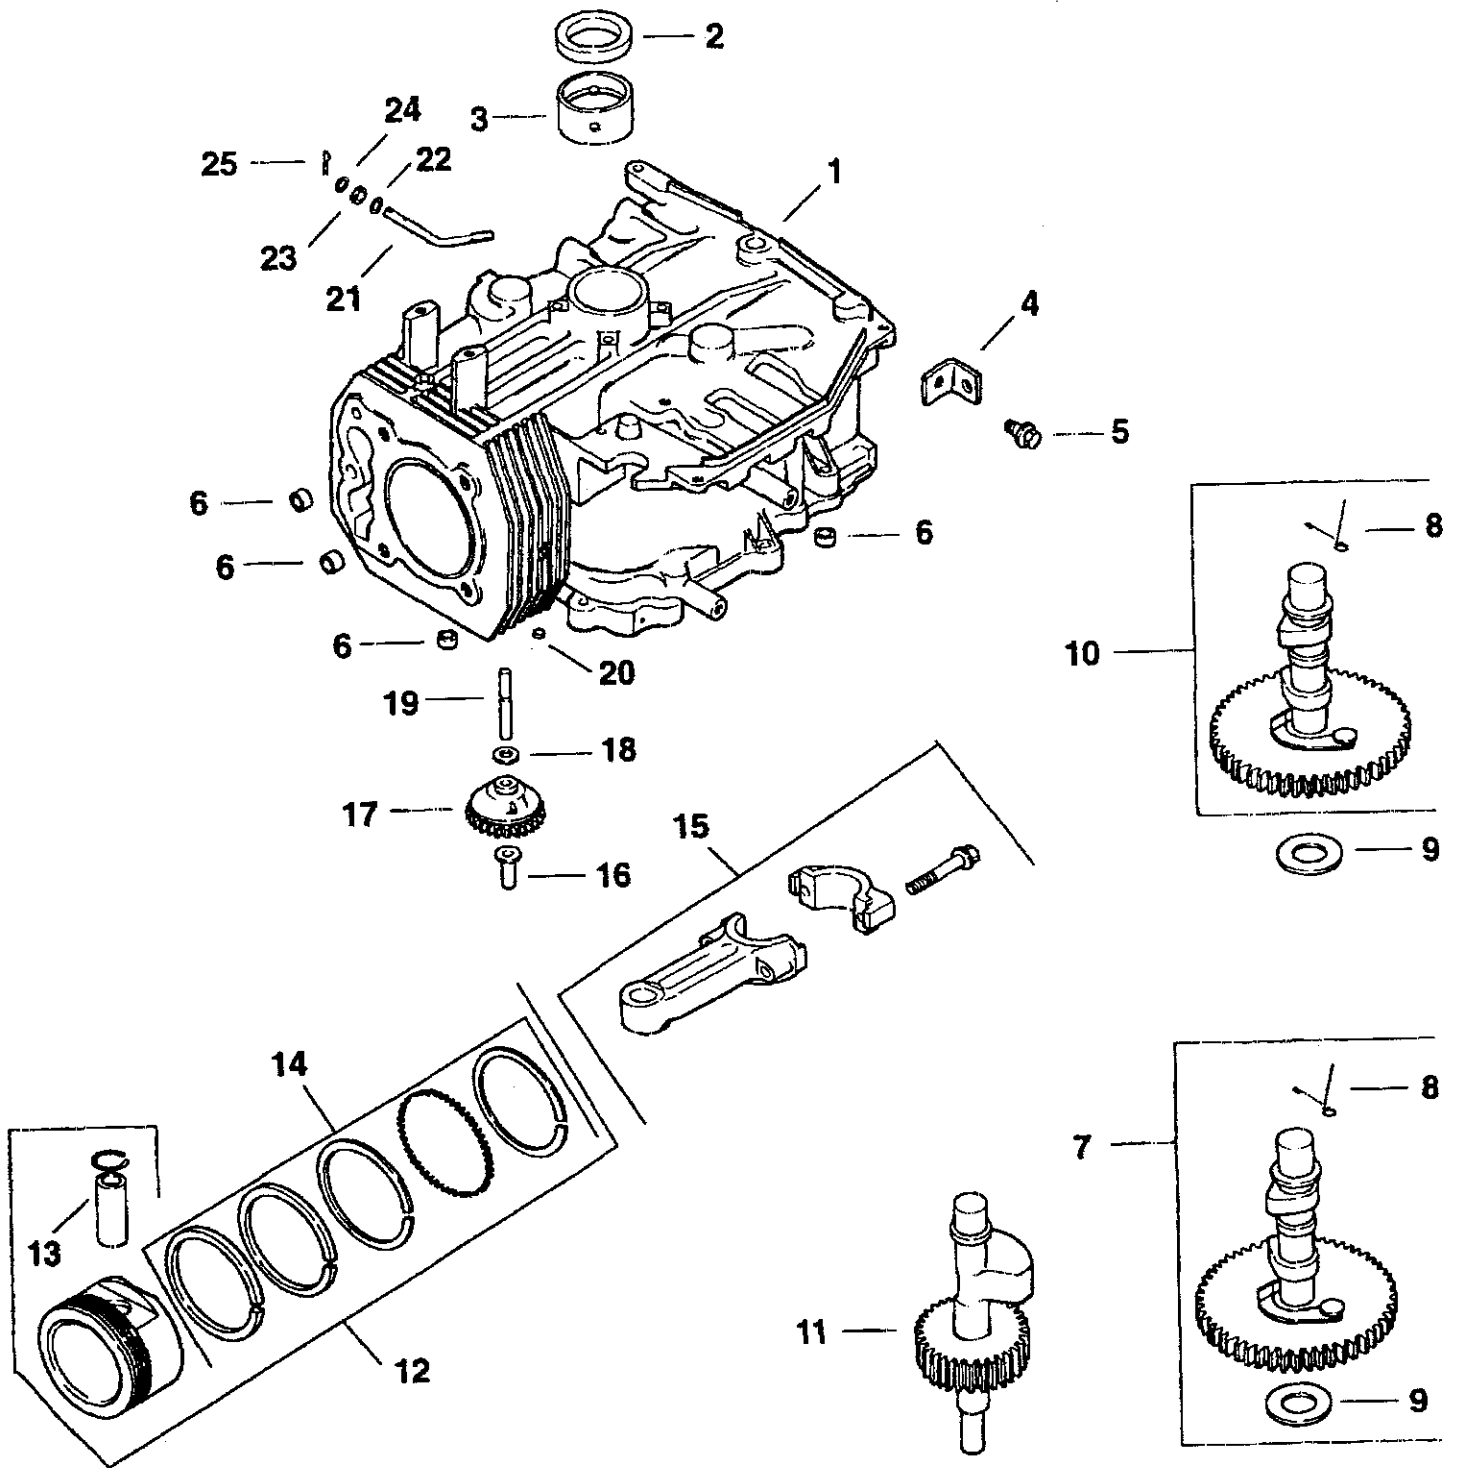

1332
Kohler Engine Crankcase

1332

Kohler Engine Crankcase

Ref #	Part Number	Qty	Description
1			Crankcase Service With Short Block
2	KH-12-032-03		Seal, Crankshaft
3	KH-12-030-01		Bearing, Crankshaft (Std)
	KH-12-030-02		Bearing, Crankshaft (.25)
	KH-12-030-03		Bearing, Crankshaft (.50)
4	KH-12-445-02		Strap, Lifting
5	KH-M-0839025		Screw, Lifting Strap M8 x 1.25 x 25
6	KH-12-380-17		Dowel, Locating
7	KH-12-755-49		Kit, Camshaft
8	KH-12-089-31-S		Spring, Actuating (ACR)
9	KH-12-422-07		Shim, Camshaft (A.R.) (White)
	KH-12-422-08		Shim, Camshaft (A.R.) (Blue)
	KH-12-422-09		Shim, Camshaft (A.R.) (Green)
	KH-12-422-10		Shim, Camshaft (A.R.) (Yellow)
	KH-12-422-11		Shim, Camshaft (A.R.) (Red)
	KH-12-422-12		Shim, Camshaft (A.R.) (Gray)
	KH-12-422-13		Shim, Camshaft (A.R.) (Black)
10			UNKNOWN
11	KH-12-144-27		Shaft, Balance
12	KH-12-874-01		Piston w/Ring Set (Std.)
	KH-12-874-02		Piston w/Ring Set (.25)
	KH-12-874-03		Piston w/Ring Set (.50)
13	KH-12-018-02		Retainer, Piston Pin
14	KH-12-108-01		Ring Set (Std.)
	KH-12-108-02		Ring Set (.25)
	KH-12-108-03		Ring Set (.50)
15	KH-12-067-05		Connecting Rod (Std.)
	KH-12-067-06		Connecting Rod (.25)
16	KH-12-380-01		Pin, Governor Regulating
17	KH-12-043-05		Gear, Governor
18	KH-M-631005		Washer, Governor Gear Thrust
19	KH-12-144-02		Shaft, Governor Gear
20	KH-52-139-09		Plug, Cup
21	KH-12-755-64		Governor Cross Shaft Kit
22	KH-X-25-102		Washer, Plain 1/4"
23	KH-12-032-01		Seal, Governor Cross Shaft
24	KH-M-631015		Washer, Governor Shaft
25	KH-12-154-05		Pin, Governor Hitch