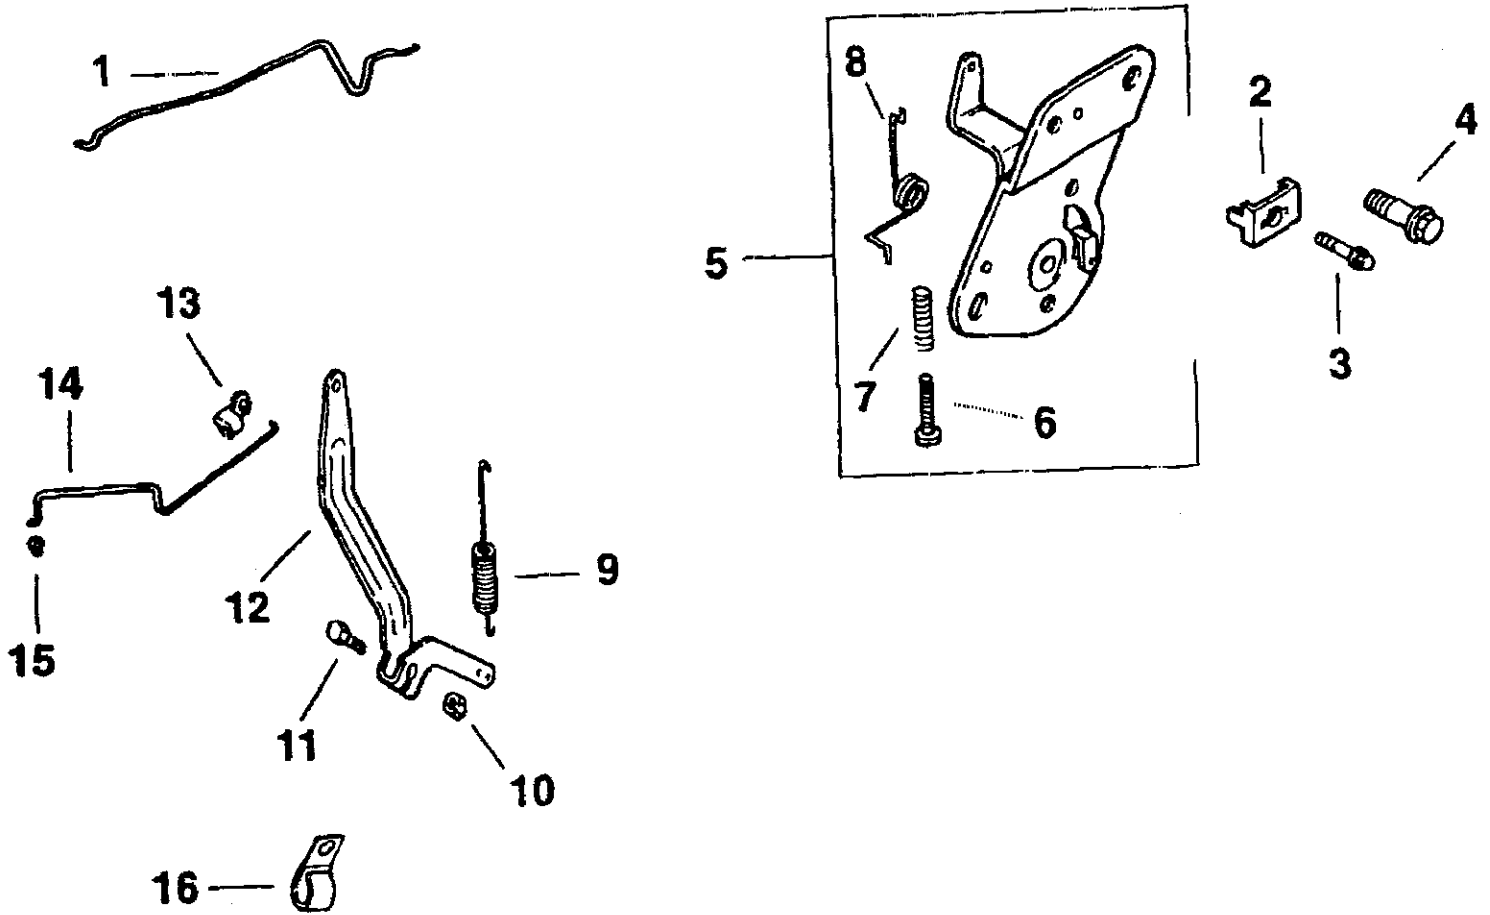

1332
Kohler Engine Controls

1332
Kohler Engine Controls

Ref #	Part Number	Qty	Description
1	KH-12-079-07		Linkage, Choke
2	KH-12-237-01		Clamp, Cable
3	KH-M-0545016		Screw, Hex Flange
4	KH-M-0645016		Screw, Hex Flange
5	KH-12-536-01		Speed Control Assembly
6	KH-SM-0443025		Screw, Pan hd.
7	KH-12-089-11		Spring, Choke
8	KH-12-089-23		Spring, Choke Return
9	KH-12-089-19		Spring, Governor
10	KH-M-0641060		Nut, Hex Flange
11	KH-M-0642025		Screw, Hex Cap
12	KH-12-090-05		Lever, Governor
13	KH-25-158-11		Bushing, Linkage Black
14	KH-12-079-01		Linkage, Throttle
15	KH-25-158-08		Bushing, Linkage Natural
16			UNKNOWN