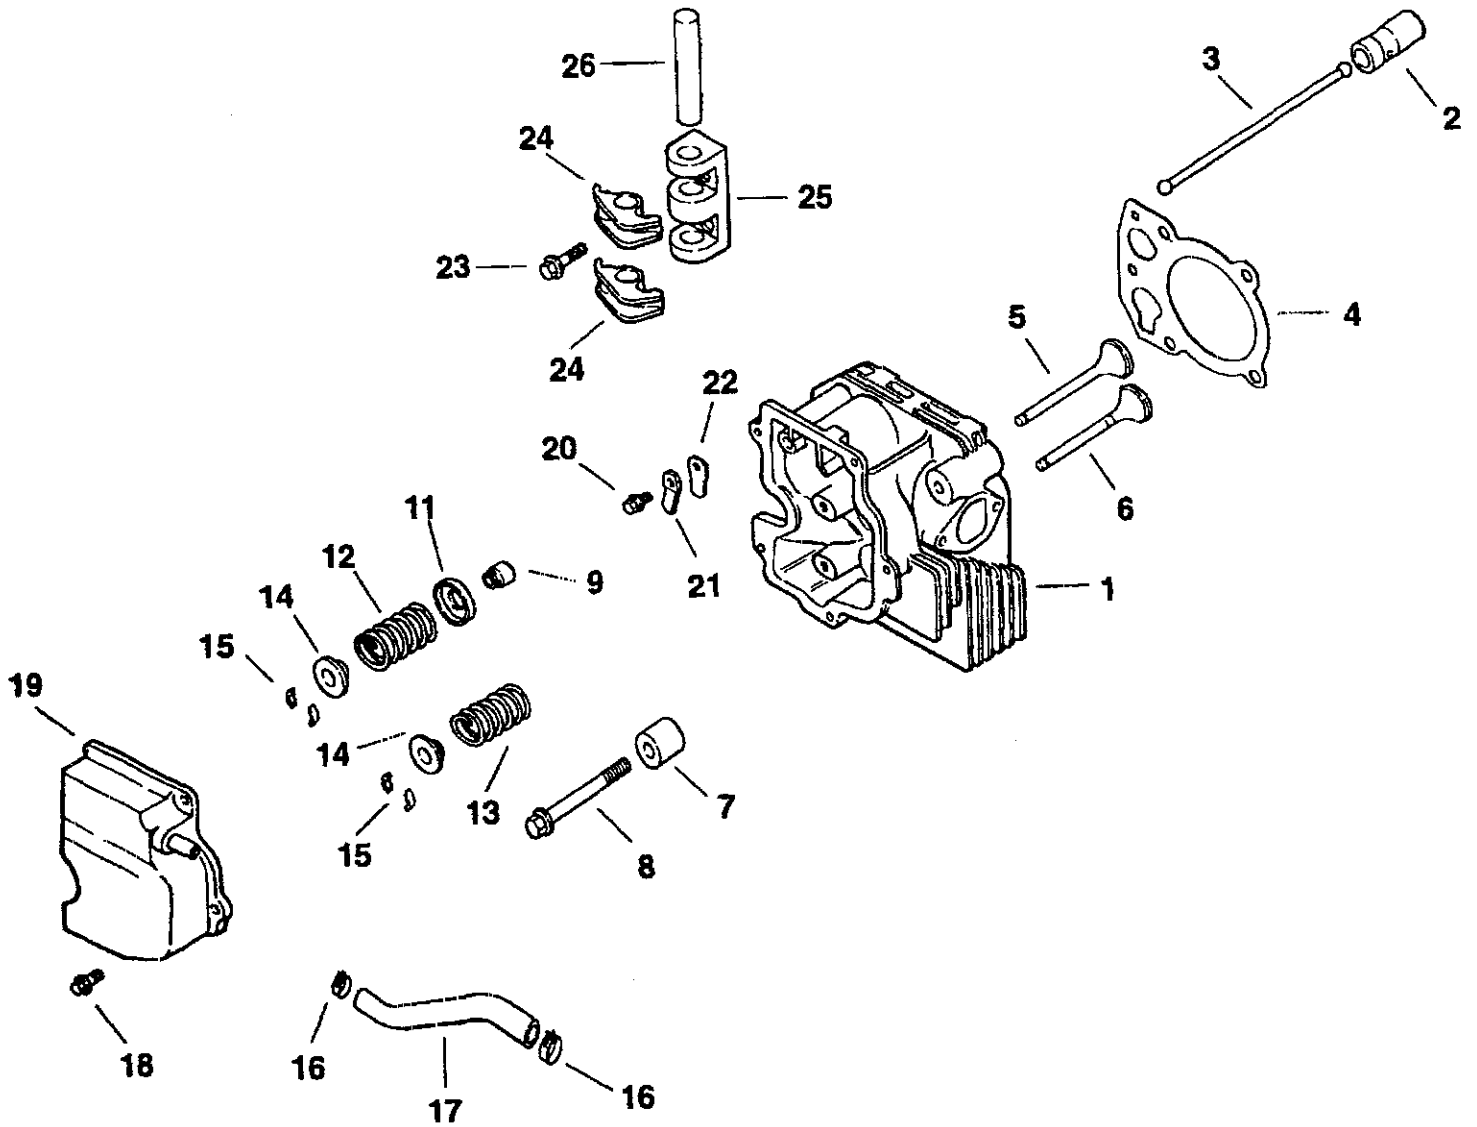

1332
Kohler Engine Head/Valve/Breather Style "A"

1332

Kohler Engine Head/Valve/Breather Style "A"

Ref #	Part Number	Qty	Description
1	KH-12-755-81		Head, Cylinder
2	KH-25-351-01		Lifter, Valve
3	KH-12-411-01		Rod, Push
4	KH-12-041-08-S		Gasket, Cylinder Head
5	KH-12-017-01		Valve, Intake (Std.)
	KH-12-017-02		Valve, intake (.25 o.s.)
6	KH-12-016-01		Valve, Exhaust (Std.)
	KH-12-016-02		Valve, Exhaust (.25 o.s.)
7	KH-12-112-04		Spacer, Head Bolt Exhaust Port
8	KH-12-086-15		Screw, Hex Flange
9	KH-24-032-05		Seal, Valve Stem
11	KH-235011-S		Spring, Retainer
12	KH-12-089-01		Spring, Intake Valve
13	KH-12-089-15		Spring, Exhaust Valve
14	KH-12-173-01		Cap, Valve Spring
15	KH-12-755-03		Retainer Kit
16	KH-X-426-9		Clamp, Hose
17	KH-12-326-03		Hose, Breather
18	KH-M-0645020		Screw, Hex Flange
19	KH-12-096-07		Cover, Valve w/Nipple
20	KH-M-0545010		Screw, Hex Flange
21	KH-12-018-01		Retainer, Breather Reed
22	KH-24-402-03		Reed, Breather
23	KH-M-0642025		Screw, Hex Flange
24	KH-12-186-01		Arm, Rocker
25	KH-12-126-05		Bridge, Rocker Arm
26	KH-12-144-03		Shaft, Rocker Arm