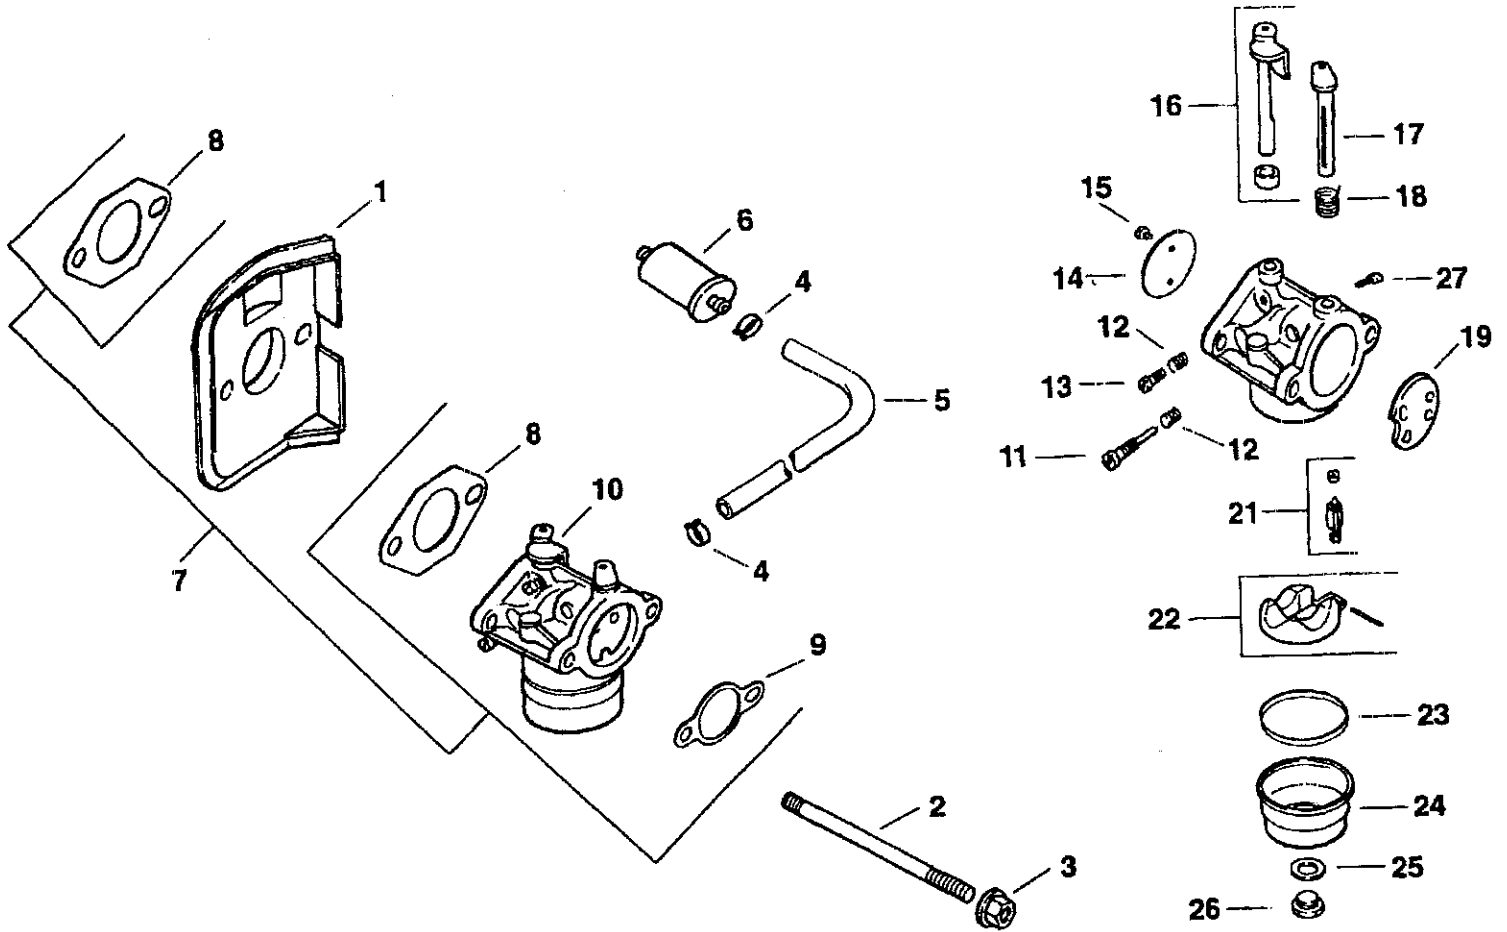

1332
Kohler Engine Fuel System

1332
Kohler Engine Fuel System

Ref #	Part Number	Qty	Description
1	KH-12-265-04		Deflector, Heat
2	KH-M-0629122		Stud, Carburetor
3	KH-M-0641060		Nut, Hex Flange
4	KH-X-426-9		Clamp, Hose
5	KH-25-353-02		Line, Fuel 3"
6	KH-24-050-02-S		Filter, Fuel
7	KH-12-853-77		Carburetor Kit
8	KH-12-041-01		Gasket, Carburetor
9	KH-12-041-02		Gasket, Air Filter
10	~N/A		Not Available Separately
11	KH-12-368-01		Needle, idle Fuel Adjusting
12	KH-12-089-09		Spring, Idle Fuel & Idle Speed Adj.
13	KH-12-086-04		Screw, Idle Speed Adjusting
14	KH-12-146-03		Plate, Throttle
15	KH-25-086-27		Screw, Valve
16	KH-12-144-09		Shaft, Throttle w/Lever & Seal
17	KH-12-144-08		Shaft, Choke
18	KH-12-089-10		Spring, Choke Return
19	KH-12-146-02		Plate, Choke
21			Needle & Seat Available In Carb Repair Kit Only.
22	KH-12-757-02		Float Kit
23	KH-12-041-05		Gasket, Bowl
24	KH-12-104-01		Bowl, Fuel
25	KH-12-041-06		Gasket, Bowl Retainer Screw
26	KH-12-086-05		Screw, Bowl Retainer
27			UNKNOWN