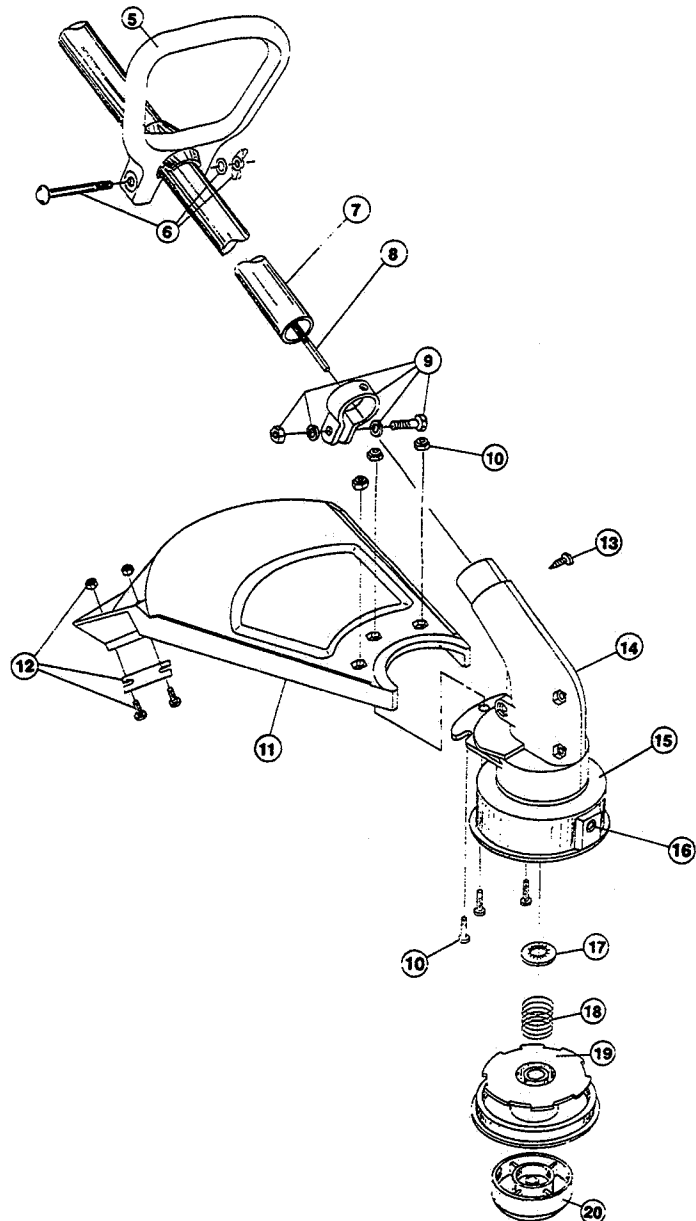

SINGER GTS2816 - BOOM & TRIMMER PARTS

(Serial no. 401000001 and greater)

Item	Part No.	Description
1	180277	Throttle Housing and Trigger Assembly
2	610314	Throttle Trigger Spring
3	147594	Throttle Cable Housing
4	610315	Throttle Cable
5	145819	D-Handle
6	153523	D-Handle Hardware
7	180757	Drive Shaft Housing Assembly
8	682064	Flexible Drive Shaft
9	153597	Lower Clamp Assembly
10	180547	Guard Mounting Hardware
11	180548	Guard and Blade Assembly
12	180553	Blade Assembly
13	145569	Anti-Rotation Screw
14	180549	Gearbox Assembly (includes items 15-17)
15	153619	Outer Spool and Eyelet Assembly
16	145566	Eyelet
17	610660	Retainer (10 pack)
18	610317	Spring
19	153600	Inner Reel
20	153066	Bump Head Knob Assembly