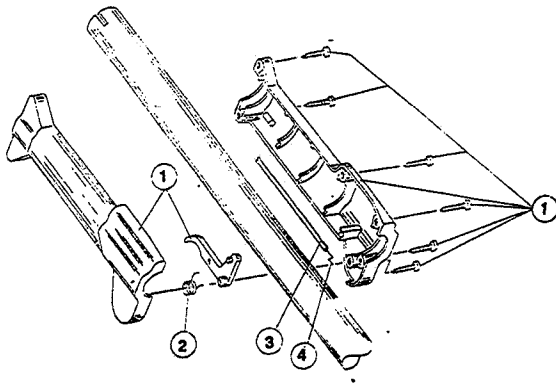

SINGER GTS2816 - BOOM & TRIMMER PARTS

(Serial no. 401000001 and greater)

Item	Part No.	Description
1	180277	Throttle Housing and Trigger Assembly
2	610314	Throttle Trigger Spring
3	147594	Throttle Cable Housing
4	610315	Throttle Cable
5	145819	D-Handle
6	153523	D-Handle Hardware
7	180757	Drive Shaft Housing Assembly
8	682064	Flexible Drive Shaft
9	153597	Lower Clamp Assembly
10	180547	Guard Mounting Hardware
11	180548	Guard and Blade Assembly
12	180553	Blade Assembly
13	145569	Anti-Rotation Screw
14	180549	Gearbox Assembly (includes items 15-17)
15	153619	Outer Spool and Eyelet Assembly
16	145566	Eyelet
17	610660	Retainer (10 pack)
18	610317	Spring
19	153600	Inner Reel
20	153066	Bump Head Knob Assembly