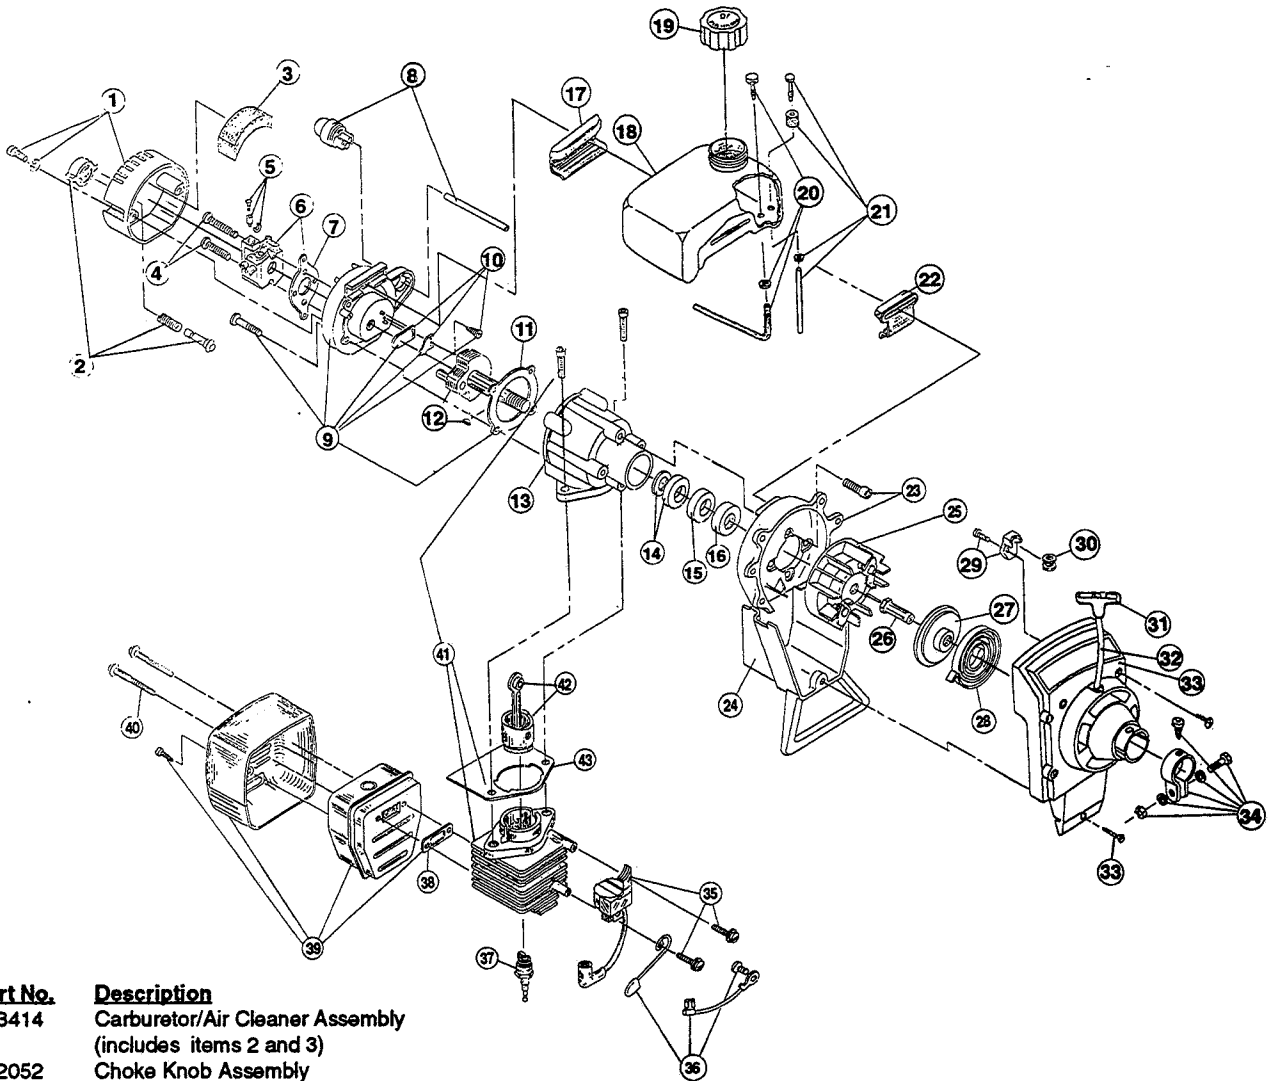

ENGINE PARTS - SINGER GTS2816

(Serial no. 401000001 and greater)

Item	Part No.	Description	Item	Part No.	Description
1	683414	Carburetor/Air Cleaner Assembly (includes items 2 and 3)	31	610300	Pull Handle
2	682052	Choke Knob Assembly	32	613103	Rope
3	610312	Air Cleaner Filter	33	180752	Starter Housing Assembly
4	682505	Carburetor Mounting Screw Assembly	34	153597	Upper Clamp Assembly
5	682048	Throttle Adjustment Assembly (Walbro)	35	683390	Module Assembly
5	180092	Throttle Adjustment Assembly (Zama)	36	153611	Switch Assembly
6	180527	Carburetor Assembly	37	610311	Spark Plug
7	610675	Carburetor Gasket (10 pack)	38	610672	Exhaust Gasket
8	683974	Primer Hose Assembly	39	180119	Muffler Assembly
9	180033	Carburetor Mount Assembly	40	147575	Muffler Mounting Bolt Assembly
10	147573	Reed Assembly	41	147598	Cylinder Assembly
11	612115	Carburetor Mount Gasket (10 pack)	42	180001	Piston and Rod Assembly
12	180002	Power Shaft Assembly	43	145564	Cylinder Gasket (10 pack)
13	180009	Crankcase Service Assembly (items 12-16)	*	180012	Engine Hardware Kit
14	682041	Inner Bearing	*	180011	Engine Gasket Kit
15	610309	Seal	*	153308	O.E.M. Carburetor Repair Kit (Walbro)
16	610308	Outer Bearing	*	180090	O.E.M. Carburetor Repair Kit (Zama)
17	612134	Rear Mounting Pad	*	153309	Gasket-Diaphragm Repair Kit (Walbro)
18	147457	Fuel Tank Assembly (includes items 19-21)	*	180091	Gasket-Diaphragm Repair Kit (Zama)
19	180000	Fuel Cap Assembly	*	180013	Piston Ring
20	147290	Return Line Assembly	*	180010	Short Block Assembly (items 12-16, 37, 41-43)
21	682039	Fuel Line Assembly	*	610676	Flywheel Key (10 pack)
22	145308	Front Mounting Pad	*	147544	Starter Housing Screw Set
23	153520	Shroud Assembly	*		not shown
24	153403	Shroud Extension and Stand			
25	153624	Flywheel Assembly			
26	610303	Square Drive Nut			
27	683856	Recoil Pulley Assembly			
28	613102	Recoil Spring			
29	153644	Pulley Retainer Assembly			
30	611061	Rope Guide