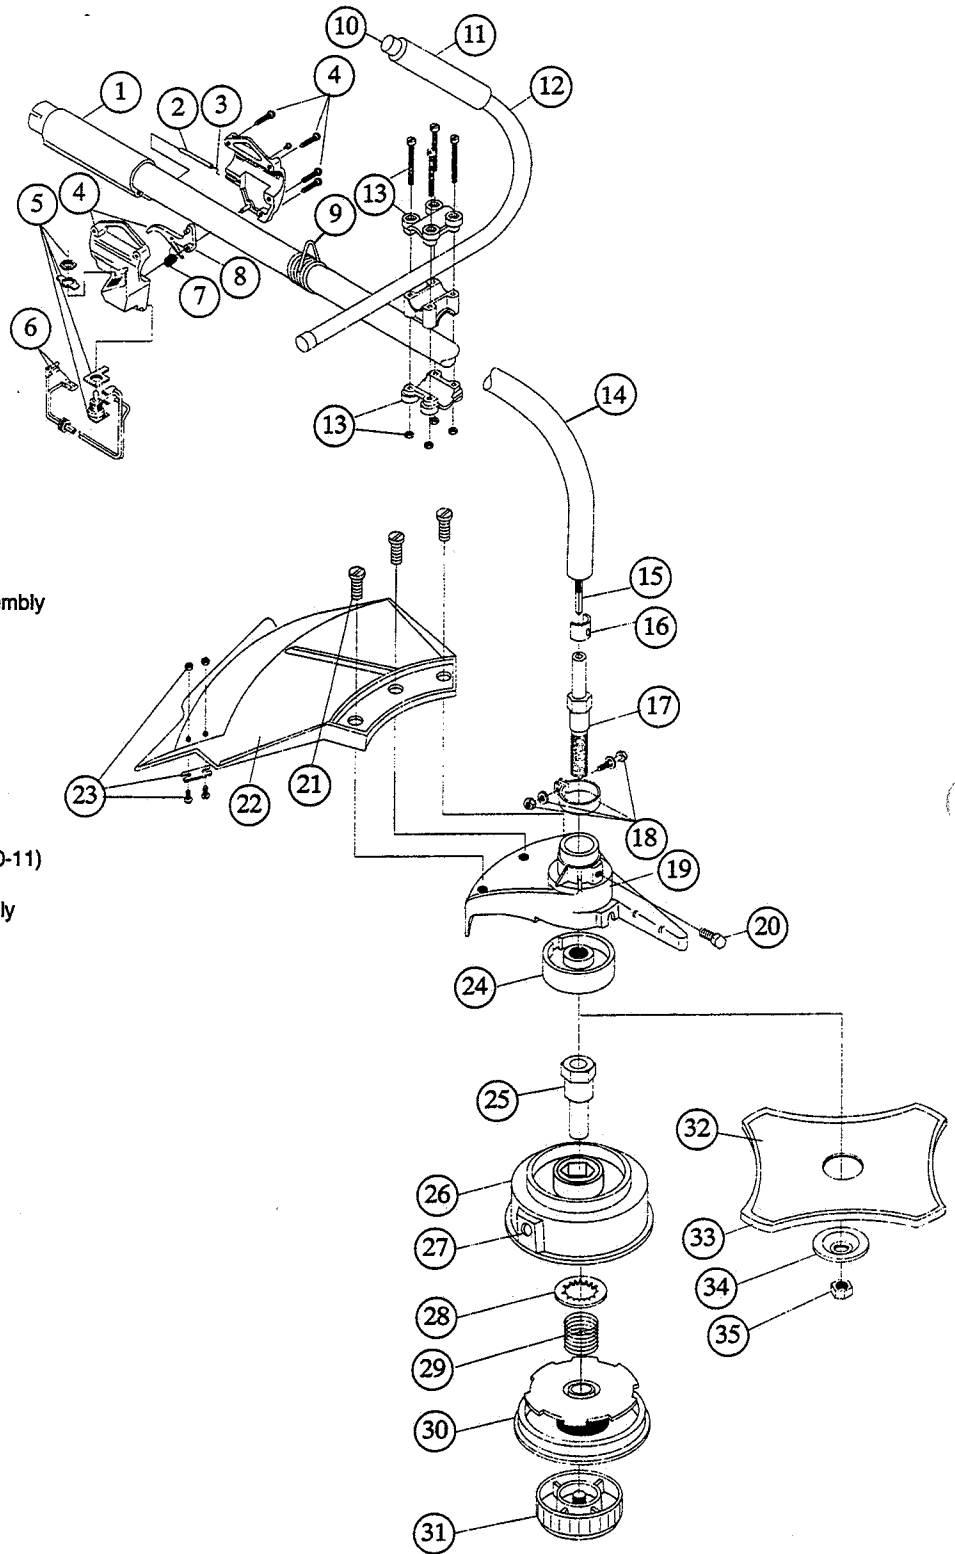

BOOM & TRIMMER PARTS - SINGER GTB2816

(Serial no. 411107336 and greater)

Item	Part No.	Description
1	147590	Main Handle Grip
2	147594	Throttle Cable Housing Assembly
3	610315	Throttle Cable
4	180251	Throttle Trigger Assembly
5	180252	Switch Assembly
6	180759	Lead Wire Assembly
7	610314	Throttle Trigger Spring
8	180975	Trigger
9	610327	Shoulder Strap Clip
10	612021	Tube Closure
11	612831	Grip
12	147369	J-Handle Assembly (items 10-11)
13	683295	Handle Bracket Assembly
14	180723	Drive Shaft Housing Assembly
15	682064	Flexible Drive Shaft
16	180287	Retainer Sleeve
17	180724	Drive Shaft
18	153597	Clamp Assembly
19	180383	Bearing Housing Assembly
20	180288	Mounting Bolt Assembly
21	683304	Guard Mounting Screws
22	180382	Guard and Blade Assembly
23	682061	Blade Assembly
24	147006	Blade Driver
25	145896	Spool Shaft
26	153599	Outer Spool and Eyelet
27	145566	Eyelet
28	612026	Retainer (10 pack)
29	610317	Spring
30	153600	Inner Reel
31	153066	Bump Head Knob Assembly
32	145873	Brush Blade
33	147670	Blade Tooth Cover
34	147007	Blade Retaining Washer
35	145895	Blade Retaining Nut
*	147299	Locking Rod Tool
*	682075	Shoulder Strap Assembly

Optional Accessories

- 610375 Monofil Cutting Line (50 ft.) (.080 line)
- 147074 Spool and Line, 30 ft. (assembly)
- 153700 Complete Head Assembly (items 25-31)

* not shown