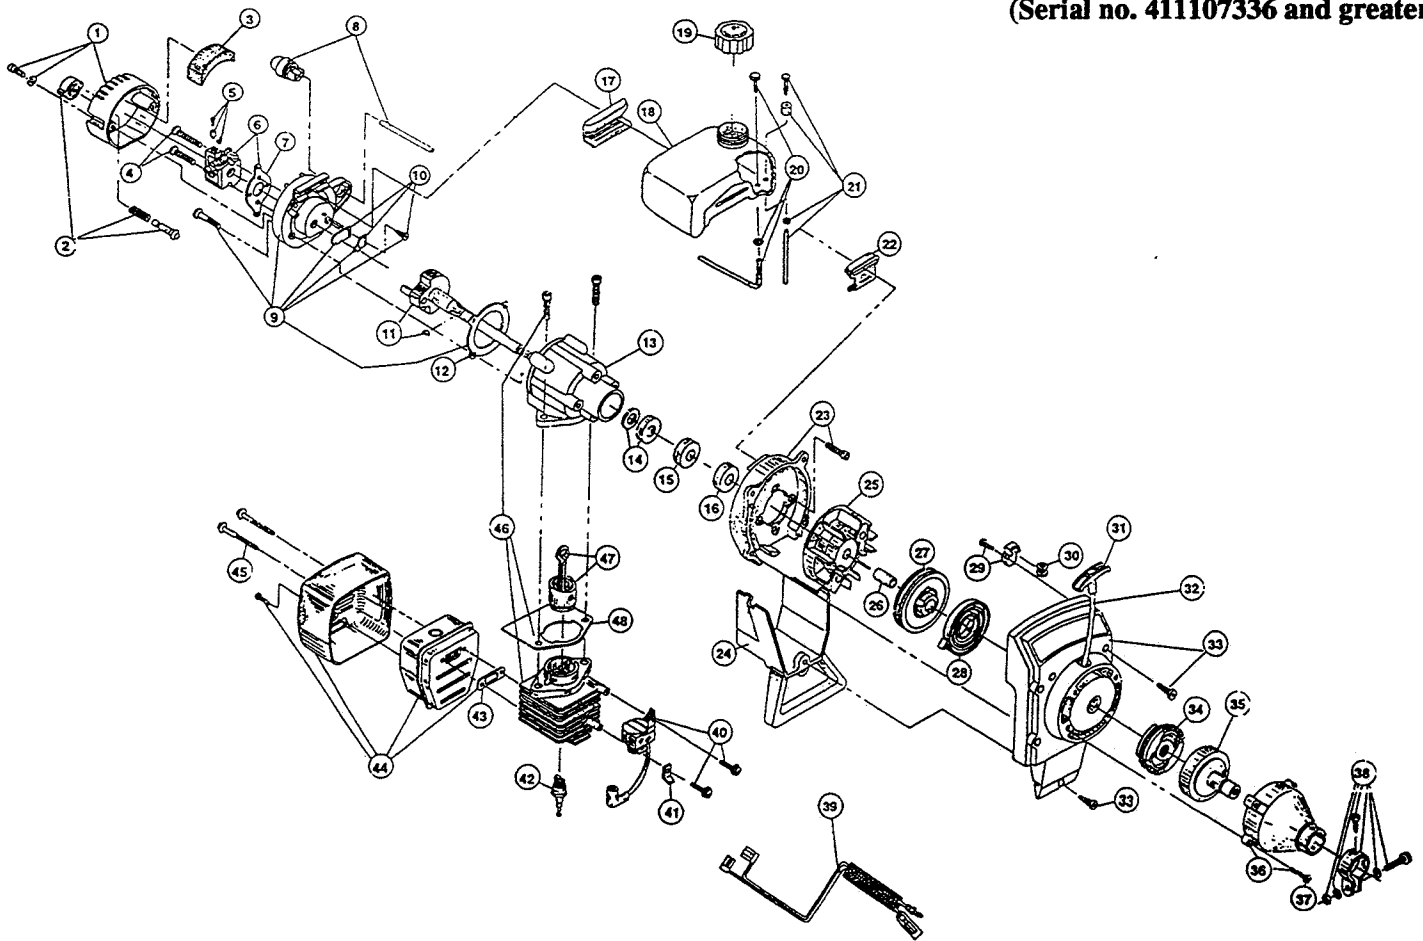

ENGINE PARTS - SINGER GTB2816

(Serial no. 411107336 and greater)

Item	Part No.	Description	Item	Part No.	Description
1	683414	Carburetor/Air Cleaner Assembly (includes items 2 and 3)	32	613103	Rope
2	682052	Choke Knob Assembly	33	180758	Starter Housing Assembly
3	610312	Air Cleaner Filter	34	153591	Clutch Rotor Assembly
4	682505	Carburetor Mounting Screw Assembly	35	153592	Clutch Drum Assembly
5	682048	Throttle Adjustment Assembly (Walbro)	36	180098	Clutch Cover Assembly
5	180092	Throttle Adjustment Assembly (Zama)	37	145888	Clutch Cover Screw Assembly
6	180528	Carburetor Assembly	38	153597	Upper Clamp Assembly
7	610675	Carburetor Gasket (10 pack)	39	180759	Lead Wire Assembly
8	683974	Primer and Hose Assembly	40	683390	Module Assembly
9	180033	Carb Mount Assembly	41	180753	Ground Tab
10	147573	Reed Assembly	42	610311	Spark Plug
11	180022	Power Shaft Assembly	43	610672	Exhaust Gasket (10 pack)
12	612115	Carburetor Mount Gasket (10 pack)	44	180119	Muffler Assembly
13	180026	Crankcase Service Assembly (items 11, 13-16)	45	147575	Muffler Mounting Hardware
14	682041	Inner Bearing Assembly	46	180063	Cylinder Assembly
15	610309	Seal	47	147012	Piston and Rod Assembly
16	610308	Outer Bearing Assembly	48	610674	Cylinder Gasket (10 pack)
17	612134	Rear Mounting Pad	*	180034	Engine Hardware Kit
18	147457	Fuel Tank Assembly (includes items 19-21)	*	180011	Engine Gasket Kit
19	180000	Fuel Cap Assembly	*	153308	O.E.M. Carburetor Repair Kit (Walbro)
20	147290	Return Line Assembly	*	180090	O.E.M. Carburetor Repair Kit (Zama)
21	682039	Fuel Line Assembly	*	153309	Gasket-Diaphragm Repair Kit (Walbro)
22	145308	Front Mounting Pad	*	180091	Gasket-Diaphragm Repair Kit (Zama)
23	153520	Shroud Assembly	*	180530	Piston Ring
24	153403	Shroud Extension and Stand	*	180027	Short Block Assembly (items 11, 13-16, 42, 46-48)
25	180929	Flywheel Assembly	*	610676	Flywheel Key (10 pack)
26	145918	Spacer	*	147544	Starter Housing Screw Set
27	180535	Recoil Pulley Assembly	*		not shown
28	613102	Recoil Spring			
29	180930	Pulley Retainer Assembly			
30	611061	Rope Guide			
31	610300	Pull Handle