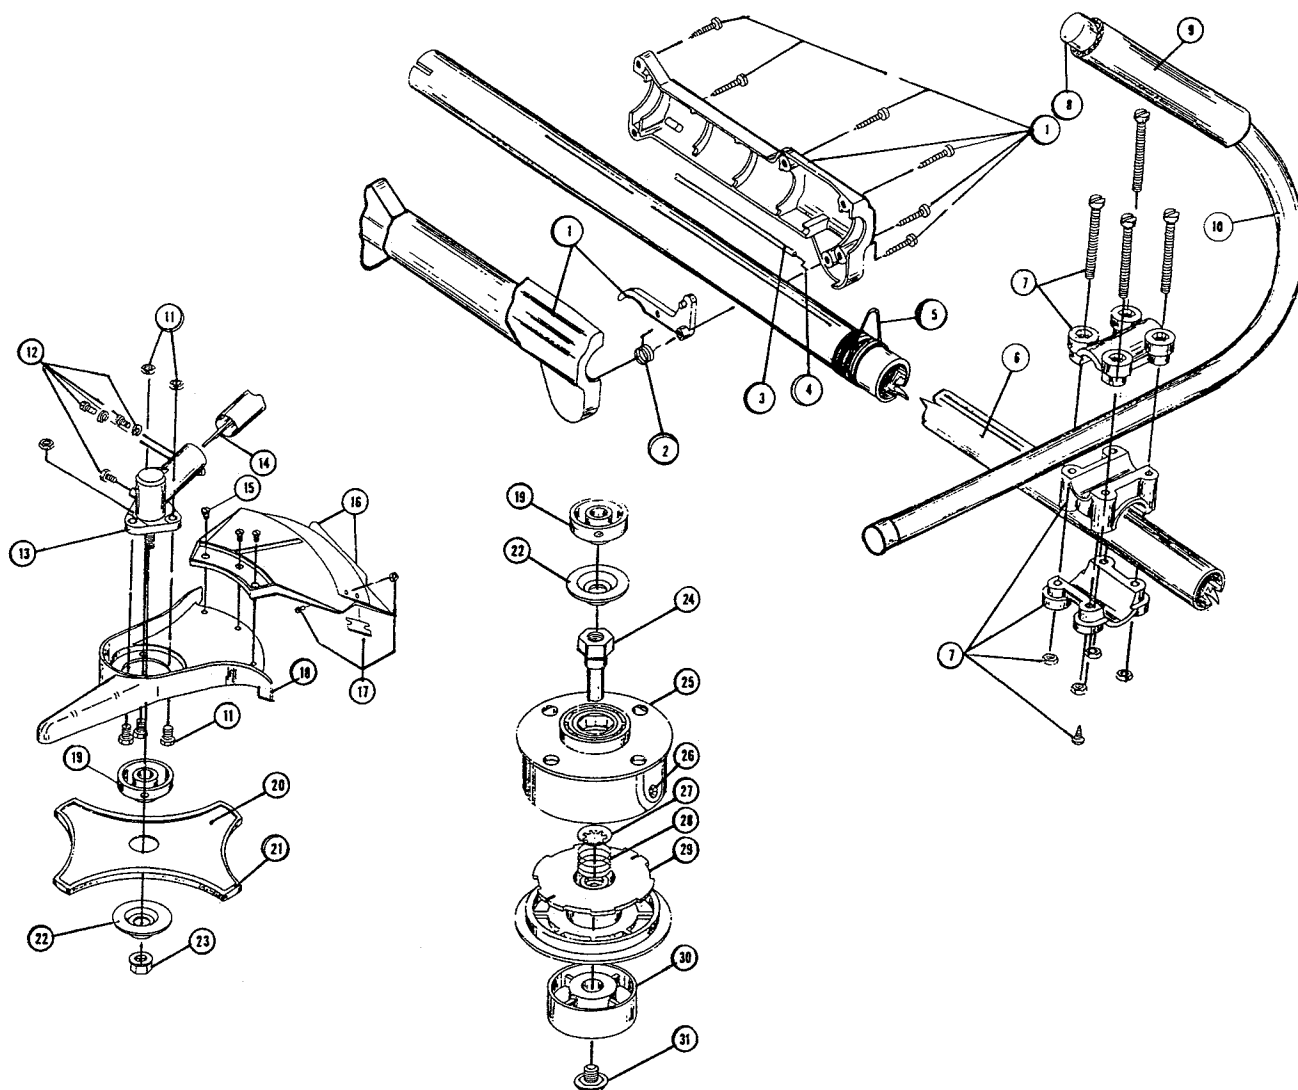

BOOM & TRIMMER PARTS - IDC 580

Item	Part No.	Description
1	180277	Throttle Housing and Trigger Assembly
2	610314	Throttle Trigger Spring
3	180021	Throttle Cable Housing
4	180127	Throttle Cable
5	610327	Shoulder Strap Clamp
6	147486	Drive Shaft Housing Assembly
7	683295	Handle Bracket Assembly
8	612021	Tube Closure
9	612831	Grip
10	683870	J-Handle Assembly (includes items 8 and 9)
11	147539	Guard Mounting Screws
12	147677	Guard and Blade Assembly
13	147488	Gear Box Assembly (includes items 12, 19, 22 and 23)
14	147542	Flexible Drive Shaft
15	683304	Guard Mounting Screws
16	683299	Guard and Blade Assembly
17	682061	Blade Assembly
18	147492	Guard Mount
19	147489	Blade Driver
20	145873	Blade
21	147670	Blade Tooth Cover
22	147490	Lower Retaining Washer
23	147491	Lock Nut

Item	Part No.	Description
24	612483	Spool Shaft
25	147494	Outer Spool and Eyelet Assembly
26	145566	Eyelet
27	612026	Retainer (10 pack)
28	610636	Spring
29	147495	Inner Reel
30	147496	Bump Head Knob Assembly
31	147676	Bump Head Bolt
*	682075	Shoulder Strap Assembly
*	147541	IDC 2-Cycle Oil (4 oz. can)
*	147299	Locking Rod Tool
*	147498	Complete Head Assembly (items 24-31)
*	683628	Combination Wrench

Optional Accessories

*	147345	Spool and 40 ft. Line (dual)
*	180120	Monoflail Cutting Line, 50 ft.
*	180014	Blade Retaining Kit (items 22 and 23)
*		not shown