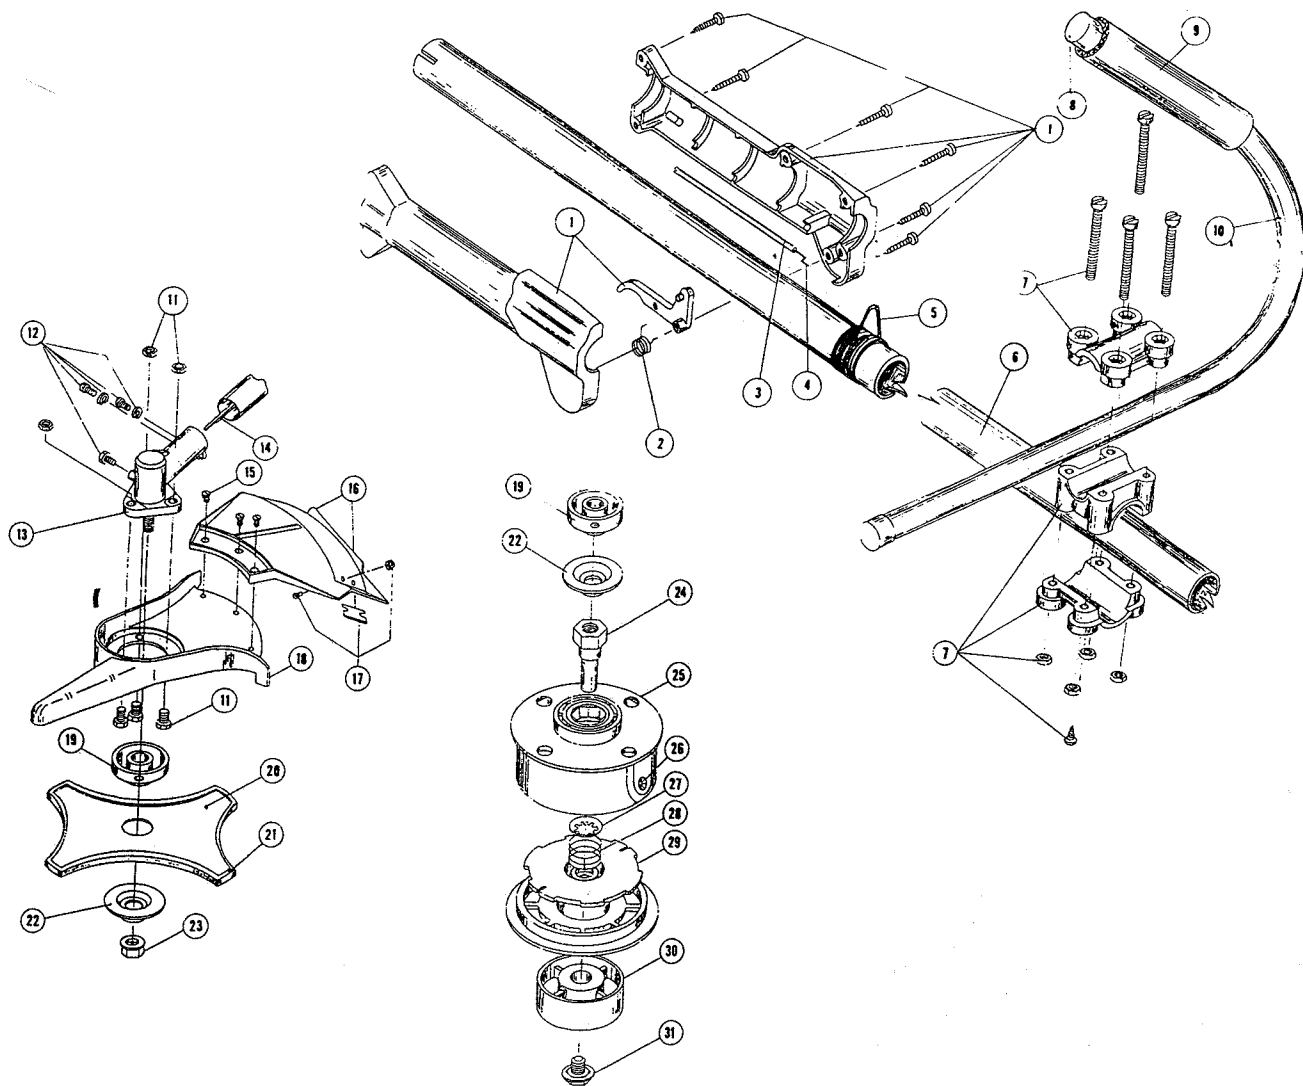

BOOM & TRIMMER PARTS - IDC 580-2

Item	Part No.	Description
1	180017	Throttle Housing and Trigger Assembly
2	610314	Throttle Trigger Spring
3	180021	Throttle Cable Housing
4	180127	Throttle Cable
5	610327	Shoulder Strap Clamp
6	147486	Drive Shaft Housing Assembly
7	683295	Handle Bracket Assembly
8	612021	Tube Closure
9	612831	Grip
10	683870	J-Handle Assembly (includes items 8 and 9)
11	147539	Guard Mount Screws
12	147677	Mounting Hardware and Grease Plug Set
13	147488	Gear Box Assembly (includes items 12, 19, 22, 23)
14	147542	Flexible Drive Shaft
15	683304	Guard Mounting Screws
16	683299	Guard and Blade Assembly
17	682061	Blade Assembly
18	147492	Guard Mount
19	147489	Blade Driver
20	145873	Blade
21	147670	Blade Tooth Cover
22	147490	Lower Retaining Washer

Item	Part No.	Description
23	147491	Lock Nut
24	612483	Spool Shaft
25	147494	Outer Spool and Eyelet Assembly
26	145566	Eyelet
27	612026	Retainer (10 pack)
28	610636	Spring
29	147495	Inner Reel
30	147496	Bump Head Knob Assembly
31	147676	Bump Head Bolt
*	682075	Shoulder Strap Assembly
*	147541	IDC 2-Cycle Oil (4 oz. can)
*	147299	Locking Rod Tool
*	147498	Complete Head Assembly (includes items 24-31)
*	683628	Combination Wrench

Optional Accessories

*	147345	Spool and 40 ft. Line (dual)
*	180120	Monofil Cutting Line, 50 ft.
*	180014	Blade Retaining Kit (includes items 22 and 23)
*		not shown