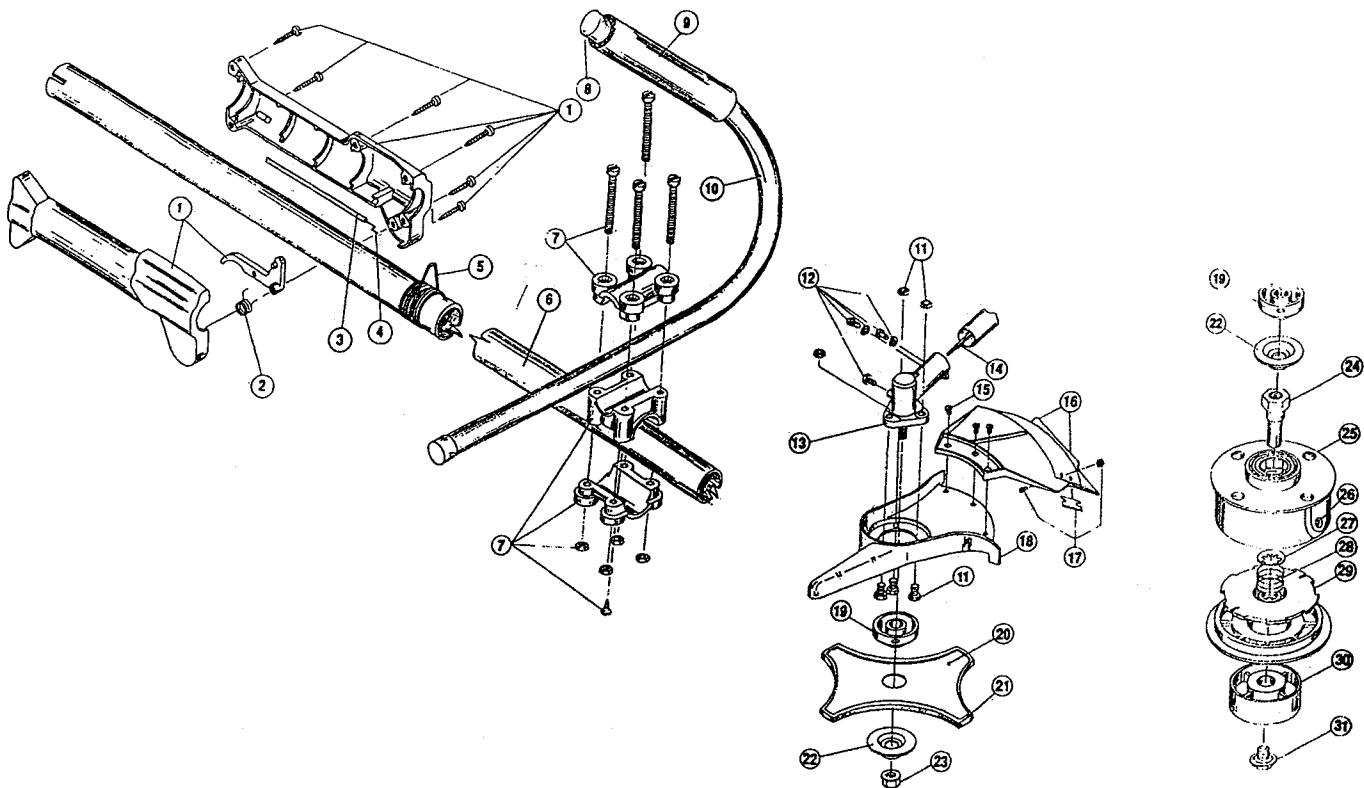

The above part numbers are for serial numbers 206042751 and greater.

**BOOM & TRIMMER PARTS - IDC 580**

Item	Part No.	Description
1	180277	Throttle Housing and Trigger Assembly
2	610314	Throttle Trigger Spring
3	180021	Throttle Cable Housing
4	180127	Throttle Cable
5	610327	Shoulder Strap Clamp
6	147486	Drive Shaft Housing Assembly
7	683295	Handle Bracket Assembly
8	612021	Tube Closure
9	612831	Grip
10	683870	J-Handle Assembly (items 8 and 9)
11	147539	Guard Mount Screws
12	147677	Mounting Hardware and Grease Plug Assembly
13	147488	Gear Box Assembly (items 12, 19, 22, 23)
14	180406	Flexible Drive Shaft
15	683304	Guard Mounting Screws
16	180387	Guard and Blade Assembly
17	682061	Blade Assembly
18	147492	Guard Mount
19	147489	Blade Driver
20	145873	Blade, 4 Tooth
21	147670	Blade Cover
22	147490	Blade Retaining Washer