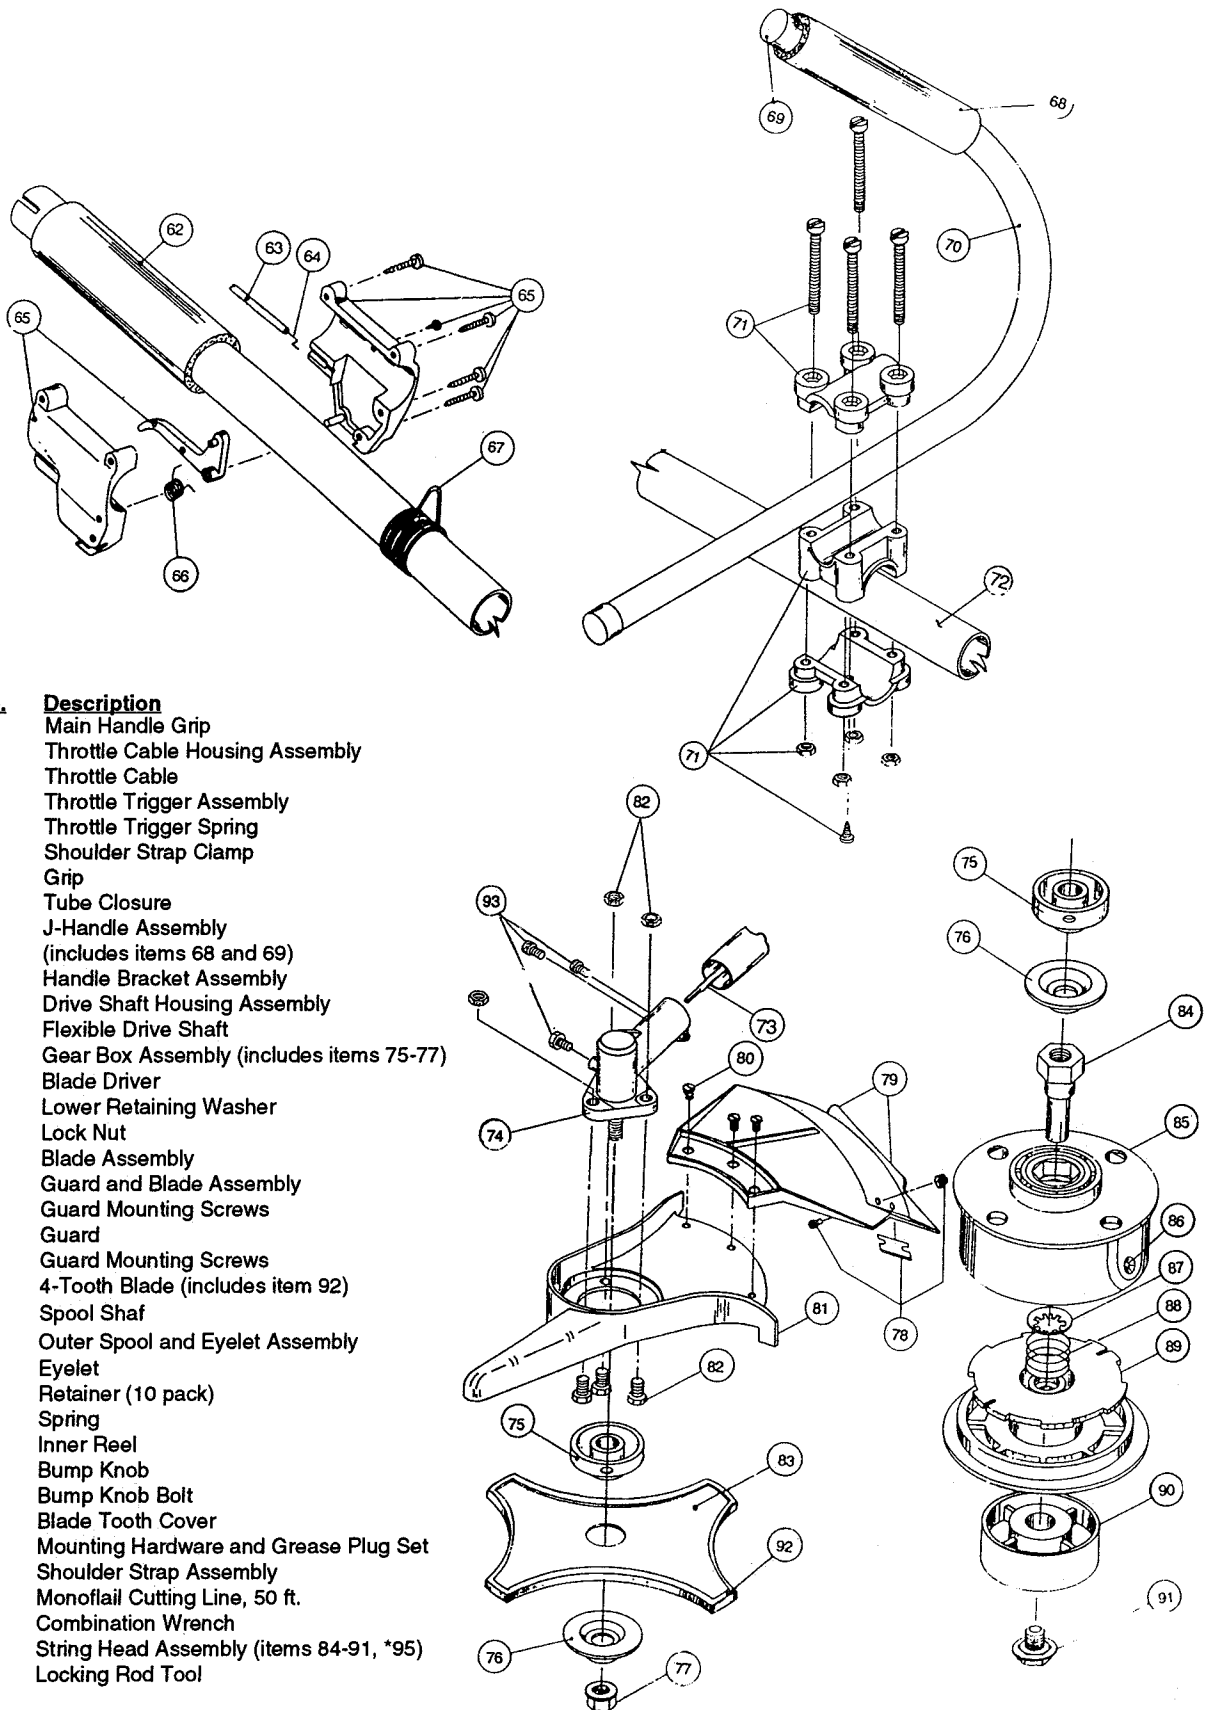

BOOM & TRIMMER PARTS - IDC 580 Supreme

Item	Part No.	Description
62	147590	Main Handle Grip
63	147594	Throttle Cable Housing Assembly
64	610315	Throttle Cable
65	683303	Throttle Trigger Assembly
66	610314	Throttle Trigger Spring
67	610327	Shoulder Strap Clamp
68	612831	Grip
69	612021	Tube Closure
70	683294	J-Handle Assembly (includes items 68 and 69)
71	683295	Handle Bracket Assembly
72	147486	Drive Shaft Housing Assembly
73	147542	Flexible Drive Shaft
74	147488	Gear Box Assembly (includes items 75-77)
75	147489	Blade Driver
76	147490	Lower Retaining Washer
77	147491	Lock Nut
78	682061	Blade Assembly
79	683299	Guard and Blade Assembly
80	683304	Guard Mounting Screws
81	147492	Guard
82	147539	Guard Mounting Screws
83	145873	4-Tooth Blade (includes item 92)
84	612483	Spool Shaft
85	147494	Outer Spool and Eyelet Assembly
86	145566	Eyelet
87	612026	Retainer (10 pack)
88	610636	Spring
89	147495	Inner Reel
90	147496	Bump Knob
91	147676	Bump Knob Bolt
92	147670	Blade Tooth Cover
93	147677	Mounting Hardware and Grease Plug Set
*94	682075	Shoulder Strap Assembly
*95	610375	Monofilament Cutting Line, 50 ft.
*96	683628	Combination Wrench
*97	147498	String Head Assembly (items 84-91, *95)
*98	147299	Locking Rod Tool

Optional Accessories

*99	147345	Spool with Line

* not shown