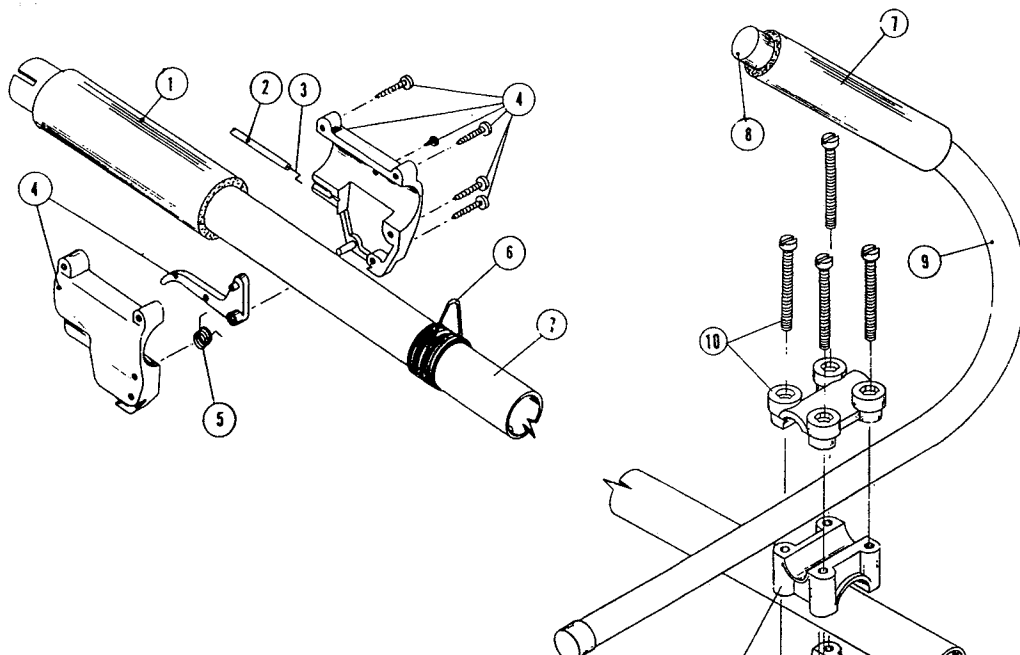

BOOM & TRIMMER PARTS - IDC 580-1

Item	Part No.	Description
1	147590	Main Handle Grip
2	147594	Throttle Cable Housing Assembly
3	610315	Throttle Cable
4	683303	Throttle Trigger Assembly
5	610314	Throttle Trigger Spring
6	610327	Shoulder Strap Clamp
7	612831	Grip
8	612021	Tube Closure
9	683870	J-Handle Assembly (includes items 7 and 8)
10	683295	Handle Bracket Assembly
11	147486	Drive Shaft Housing Assembly
12	147542	Flexible Drive Shaft
13	147488	Gear Box Assembly (includes items 14-16, 32)
14	147489	Blade Driver
15	147490	Lower Retaining Washer
16	147491	Lock Nut
17	682061	Blade Assembly
18	683299	Guard and Blade Assembly
19	683304	Guard and Blade Assembly Screws
20	147492	Guard Mount
21	147539	Guard Mount Screws
22	145873	4-Tooth Blade (includes item 31)
23	612483	Spool Shaft
24	147494	Outer Spool and Eyelet Assembly
25	145566	Eyelet
26	612026	Retainer (10 pack)
27	610636	Spring
28	147495	Inner Reel
29	147496	Bump Knob
30	147676	Bump Knob Bolt
31	147670	Blade Tooth Cover
32	147677	Mounting Hardware and Grease Plug Set
*33	682075	Shoulder Strap Assembly
*34	610375	Monoflail Cutting Line, 50 ft.
*35	683628	Combination Wrench
*36	147498	String Head Assembly (items 23-30, *34)
*37	147299	Locking Rod Tool