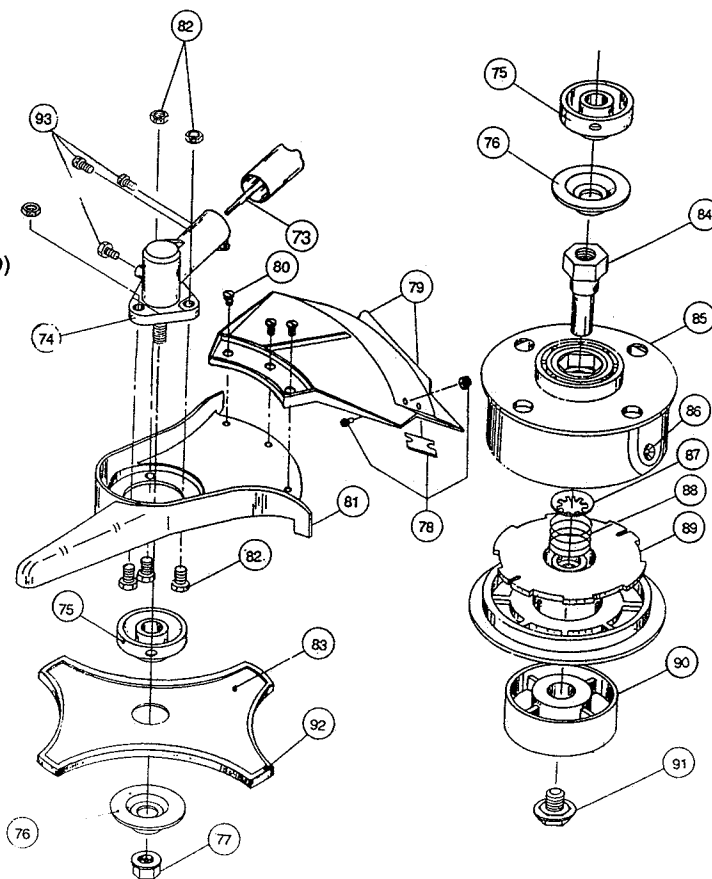

\* not shown

The above part numbers are for serial numbers 802087725 thru 811097000.

**BOOM & TRIMMER PARTS - IDC 580**

Item	Part No.	Description
62	147590	Main Handle Grip
63	147594	Throttle Cable Housing Assembly
64	610315	Throttle Cable
65	683303	Throttle Trigger Assembly
66	610314	Throttle Trigger Spring
67	610327	Shoulder Strap Clamp
68	612831	Grip
69	612021	Tube Closure
70	682294	J-Handle Assembly (includes items 68 and 69)
71	683295	Handle Bracket Assembly
72	147486	Drive Shaft Housing Assembly
73	147542	Flexible Drive Shaft
74	147488	Gear Box Assembly (includes items 75-77)
75	147489	Blade Driver
76	147490	Lower Retaining Washer
77	147491	Lock Nut
78	682061	Blade Assembly
79	683299	Guard and Blade Assembly
80	683304	Guard Mounting Screws
81	147492	Guard
82	147539	Guard Mounting Screws
83	145873	4-Tooth Blade (includes item 92)
84	612483	Spool Shaft
85	147494	Outer Spool and Eyelet Assembly
86	145566	Eyelet
87	612026	Retainer (10 pack)
88	610636	Spring
89	147495	Inner Reel
90	147496	Bump Knob
91	147676	Bump Knob Bolt
92	147670	Blade Tooth Cover
93	147677	Mounting Hardware and Grease Plug Set
*94	682075	Shoulder Strap Assembly
*95	610375	Monofail Cutting Line, 50 ft.
*96	683628	Combination wrench
*97	147498	String head assembly (items 84-91, *95)