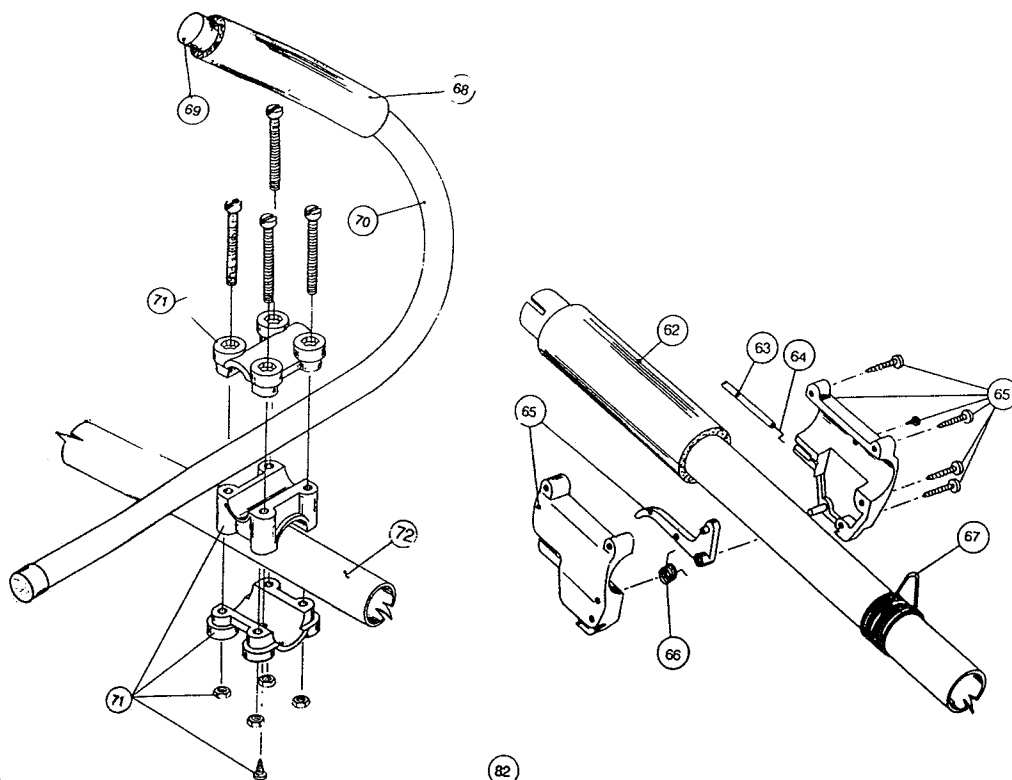

\* not shown

The above part numbers are for serial numbers 802087725 thru 811097000.

**BOOM & TRIMMER PARTS - IDC 580**

Item	Part No.	Description
62	147590	Main Handle Grip
63	147594	Throttle Cable Housing Assembly
64	610315	Throttle Cable
65	683303	Throttle Trigger Assembly
66	610314	Throttle Trigger Spring
67	610327	Shoulder Strap Clamp
68	612831	Grip
69	612021	Tube Closure
70	682294	J-Handle Assembly (includes items 68 and 69)
71	683295	Handle Bracket Assembly
72	147486	Drive Shaft Housing Assembly
73	147542	Flexible Drive Shaft
74	147488	Gear Box Assembly (includes items 75-77)
75	147489	Blade Driver
76	147490	Lower Retaining Washer
77	147491	Lock Nut
78	682061	Blade Assembly
79	683299	Guard and Blade Assembly
80	683304	Guard Mounting Screws
81	147492	Guard
82	147539	Guard Mounting Screws
83	145873	4-Tooth Blade (includes item 92)
84	612483	Spool Shaft
85	147494	Outer Spool and Eyelet Assembly
86	145566	Eyelet
87	612026	Retainer (10 pack)
88	610636	Spring
89	147495	Inner Reel
90	147496	Bump Knob
91	147676	Bump Knob Bolt
92	147670	Blade Tooth Cover
93	147677	Mounting Hardware and Grease Plug Set
*94	682075	Shoulder Strap Assembly
*95	610375	Monofail Cutting Line, 50 ft.
*96	683628	Combination wrench
*97	147498	String head assembly (items 84-91, *95)