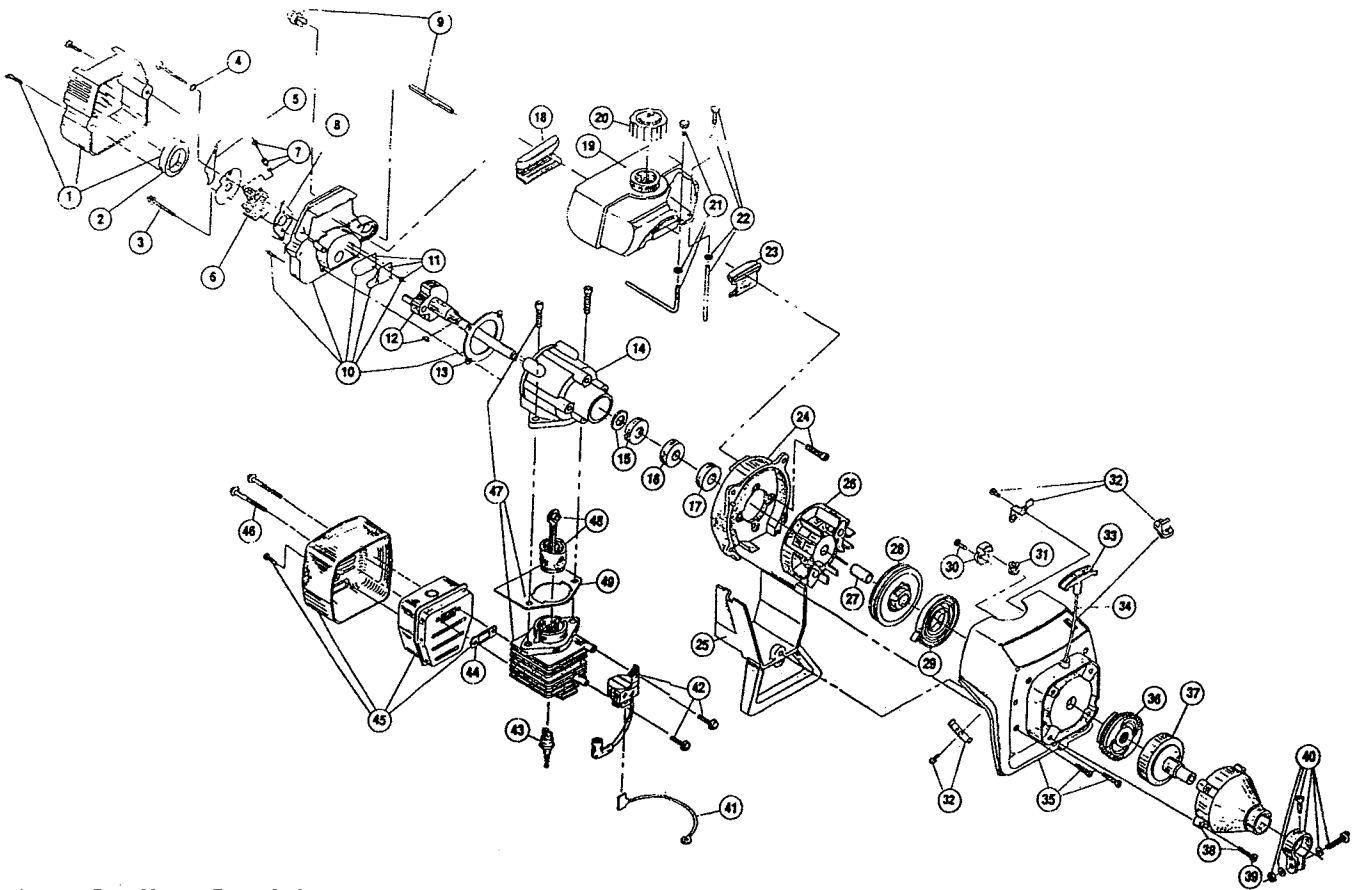

Item	Part No.	Description	Item	Part No.	Description
1	180349	Carburetor/Air Cleaner Cover Assembly (includes item 2)	33	610300	Pull Handle
2	180350	Air Cleaner Filter	34	613103	Rope
3	180351	Carburetor Mounting Screw Assembly	35	180281	Starter Housing Assembly
4	180352	Wavey Washer	36	153591	Clutch Rotor Assembly
5	180353	Choke Lever and Plate	37	153592	Clutch Drum Assembly
6	147602	Carburetor Assembly	38	683601	Clutch Cover Assembly (includes 39)
7	682048	Throttle Adjustment Assembly (Walbro)	39	145888	Clutch Cover Screw Assembly
7	147640	Throttle Adjustment Assembly (Tillotson)	40	153597	Upper Clamp Assembly
8	610675	Carburetor Gasket (10 pack)	41	180036	Wire Lead
9	683974	Primer and Hose Assembly	42	683390	Module Assembly
10	180354	Carburetor Mount Assembly (includes 11 and 13)	43	610311	Spark Plug
11	147573	Reed Assembly	44	610672	Exhaust Gasket (10 pack)
12	180022	Power Shaft Assembly	45	180119	Muffler Assembly (includes 44 and 46)
13	612115	Carburetor Mount Gasket (10 pack)	46	147575	Muffler Mounting Bolt Assembly
14	180026	Crankcase Service Assembly (includes items 12, 14-17)	47	180063	Cylinder Assembly (includes 49)
15	682041	Inner Bearing Assembly	48	147012	Piston and Rod Assembly
16	610309	Seal	49	145564	Cylinder Gasket (10 pack)
17	610308	Outer Bearing Assembly	*	180034	Engine Hardware Kit
18	612134	Rear Mounting Pad	*	180011	Engine Gasket Kit
19	147580	Fuel Tank Assembly (includes items 19-22)	*	153308	O.E.M. Carburetor Repair Kit (Walbro)
20	180000	Fuel Cap Assembly	*	147170	O.E.M. Carburetor Repair Kit (Tillotson)
21	147290	Return Line Assembly	*	153309	Gasket-Diaphragm Repair Kit (Walbro)
22	682039	Fuel Line Assembly	*	147171	Gasket-Diaphragm Repair Kit (Tillotson)
23	145308	Front Mounting Pad	*	682507	Piston Ring
24	153520	Shroud Assembly	*	180027	Short Block Assembly (items 12, 14-17, 47-49)
25	683078	Shroud Extension and Stand	*	610676	Flywheel Key (10 pack)
26	153624	Flywheel Assembly	*	147544	Starter Housing Screw Set
27	145918	Spacer			
28	683856	Recoil Pulley Assembly	*	not shown	
29	613102	Recoil Spring			
30	153644	Pulley Retainer Assembly			
31	611061	Rope Guide			
32	180035	Switch Assembly			

The above part numbers are for serial numbers 206042751 and greater.