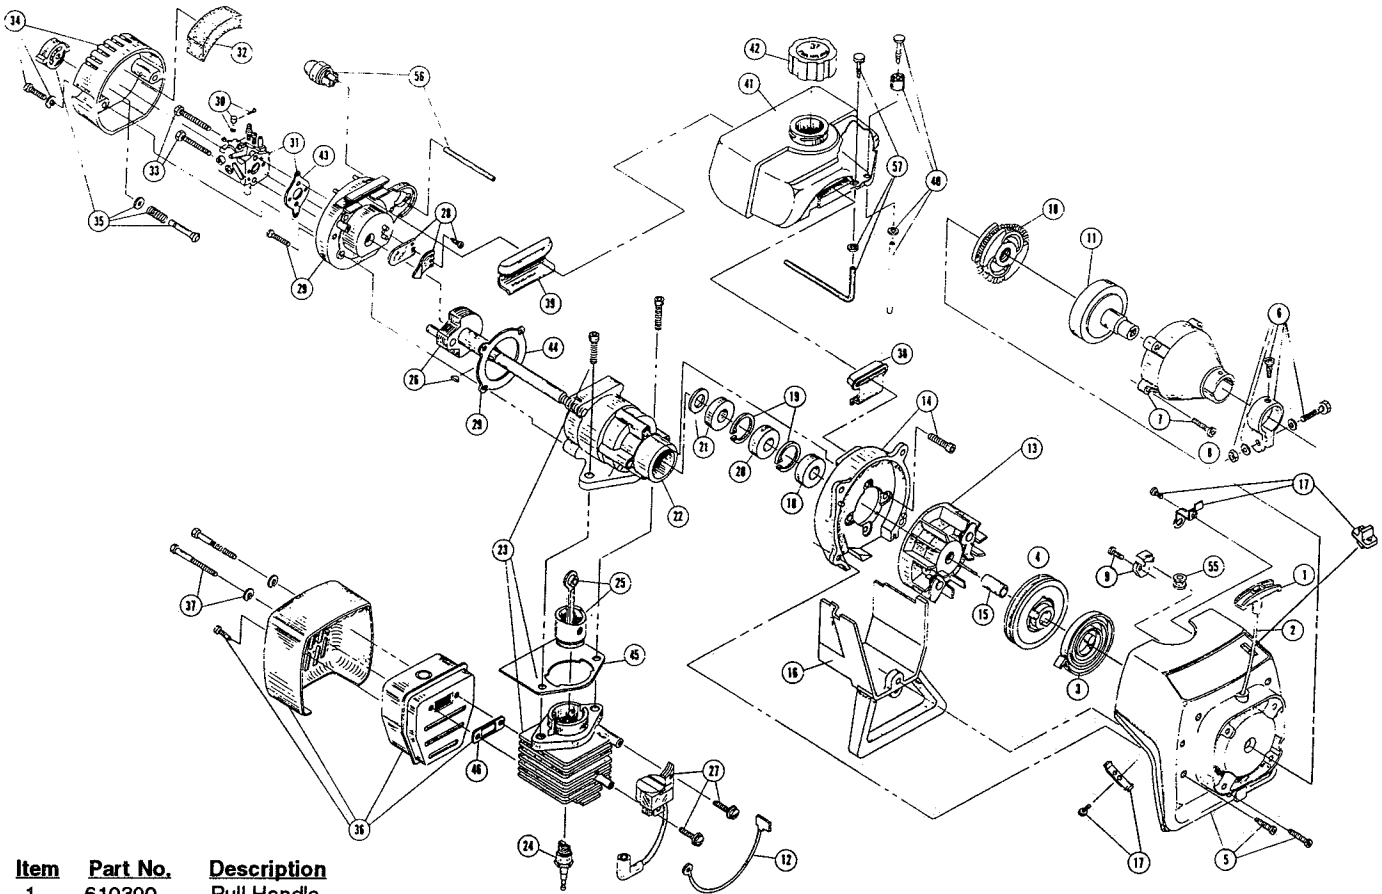

ENGINE PARTS - IDC 580-1

Item	Part No.	Description
1	610300	Pull Handle
2	613103	Rope
3	613102	Recoil Spring
4	683856	Recoil Pulley Assembly
5	180045	Starter Housing Assembly
6	153597	Upper Clamp Assembly
7	153590	Clutch Cover Assembly
8	145888	Clutch Cover Screw Assembly
9	153644	Pulley Retainer Assembly
10	153591	Clutch Rotor Assembly
11	153592	Clutch Drum Assembly
12	180036	Wire Lead
13	153624	Flywheel Assembly
14	153520	Shroud Assembly
15	145918	Spacer
16	683078	Shroud Extension and Stand
17	180035	Switch Assembly
18	610308	Outer Bearing
19	682040	Snap Ring Assembly
20	610309	Seal
21	682041	Inner Bearing Assembly
22	147015	Crankcase
23	147603	Cylinder Assembly
24	610311	Spark Plug
25	153302	Piston and Rod Assembly
26	180022	Power Shaft Assembly
27	683390	Module Assembly
28	147573	Reed Assembly
29	180033	Carburetor Mount Assembly (includes item 28)
30	682048	Throttle Adjustment Assembly (Walbro)
30	147640	Throttle Adjustment Assembly (Tillotson)
31	147602	Carburetor Assembly
32	610312	Air Cleaner Filter
33	682505	Carburetor Mounting Screw Assembly
34	683414	Carburetor/Air Cleaner Cover Assembly
35	682052	Choke Knob Assembly

Item	Part No.	Description
36	180005	Muffler Assembly
37	147575	Muffler Mounting Bolt Assembly
38	145308	Front Mounting Pad
39	612134	Rear Mounting Pad
40	682039	Fuel Line Assembly
41	147580	Fuel Tank
42	180000	Fuel Cap Assembly
43	610675	Carburetor Gasket (10 pack)
44	612115	Carburetor Mount Gasket (10 pack)
45	145564	Cylinder Gasket (10 pack)
46	610672	Exhaust Gasket (10 pack)
*47	180034	Engine Hardware Kit
*48	180011	Engine Gasket Kit
*49	153308	O.E.M. Carburetor Repair Kit (Walbro)
*49	180019	O.E.M. Carburetor Repair Kit (Tillotson)
*49	153309	Gasket-Diaphragm Repair Kit (Walbro)
*50	180020	Gasket-Diaphragm Repair Kit (Tillotson)
*51	682507	Piston Ring Set
*52	180027	Short Block Assembly (items 18-26)
*53	180026	Crankcase Service Assembly (items 18-22, 26)
*54	610676	Flywheel Key (10 pack)
55	611061	Rope Guide
56	683974	Primer and Hose Assembly
57	147290	Return Line Assembly
*58	147544	Starter Housing Screw Set

* not shown

The above part numbers are for serial numbers 910019701 thru 009093700.