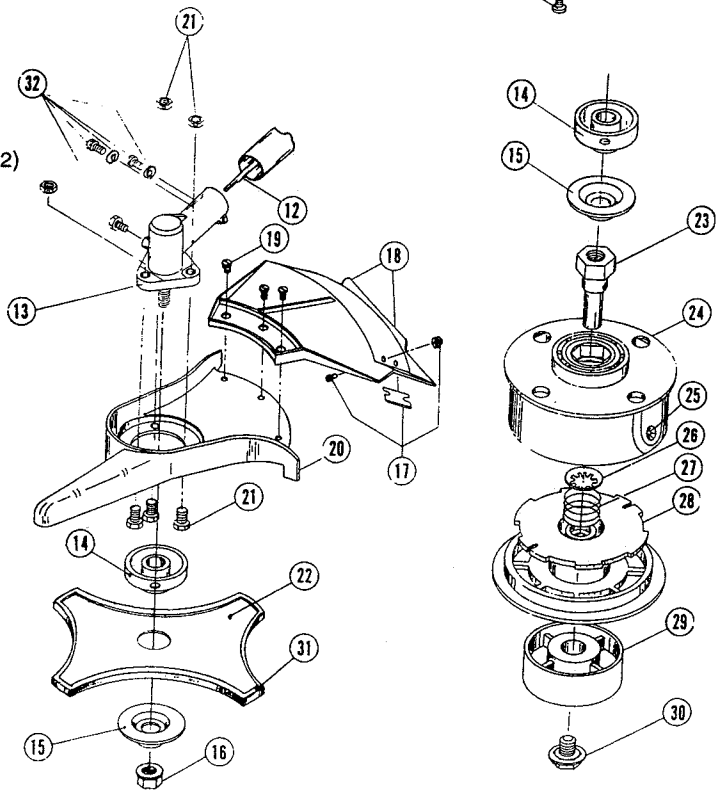

\* not shown

The above part numbers are for serial numbers 910019701 thru 009093700.

**BOOM & TRIMMER PARTS - IDC 580-1**

Item	Part No.	Description
1	147590	Main Handle Grip
2	147594	Throttle Cable Housing Assembly
3	610315	Throttle Cable
4	683303	Throttle Trigger Assembly
5	610314	Throttle Trigger Spring
6	610327	Shoulder Strap Clamp
7	612831	Grip
8	612021	Tube Closure
9	683870	J-Handle Assembly (includes items 7 and 8)
10	683295	Handle Bracket Assembly
11	147486	Drive Shaft Housing Assembly
12	147542	Flexible Drive Shaft
13	147488	Gear Box Assembly (includes items 14-16, 32)
14	147489	Blade Driver
15	147490	Lower Retaining Washer
16	147491	Lock Nut
17	682061	Blade Assembly
18	683299	Guard and Blade Assembly
19	683304	Guard and Blade Assembly Screws
20	147492	Guard Mount
21	147539	Guard Mount Screws
22	145873	4-Tooth Blade (includes item 31)
23	612483	Spool Shaft
24	147494	Outer Spool and Eyelet Assembly
25	145566	Eyelet
26	612026	Retainer (10 pack)
27	610636	Spring
28	147495	Inner Reel
29	147496	Bump Knob
30	147676	Bump Knob Bolt
31	147670	Blade Tooth Cover
32	147677	Mounting Hardware and Grease Plug Set
*33	682075	Shoulder Strap Assembly
*34	610375	Monoflail Cutting Line, 50 ft.
*35	683628	Combination Wrench
*36	147498	String Head Assembly (items 23-30, *34)
*37	147299	Locking Rod Tool