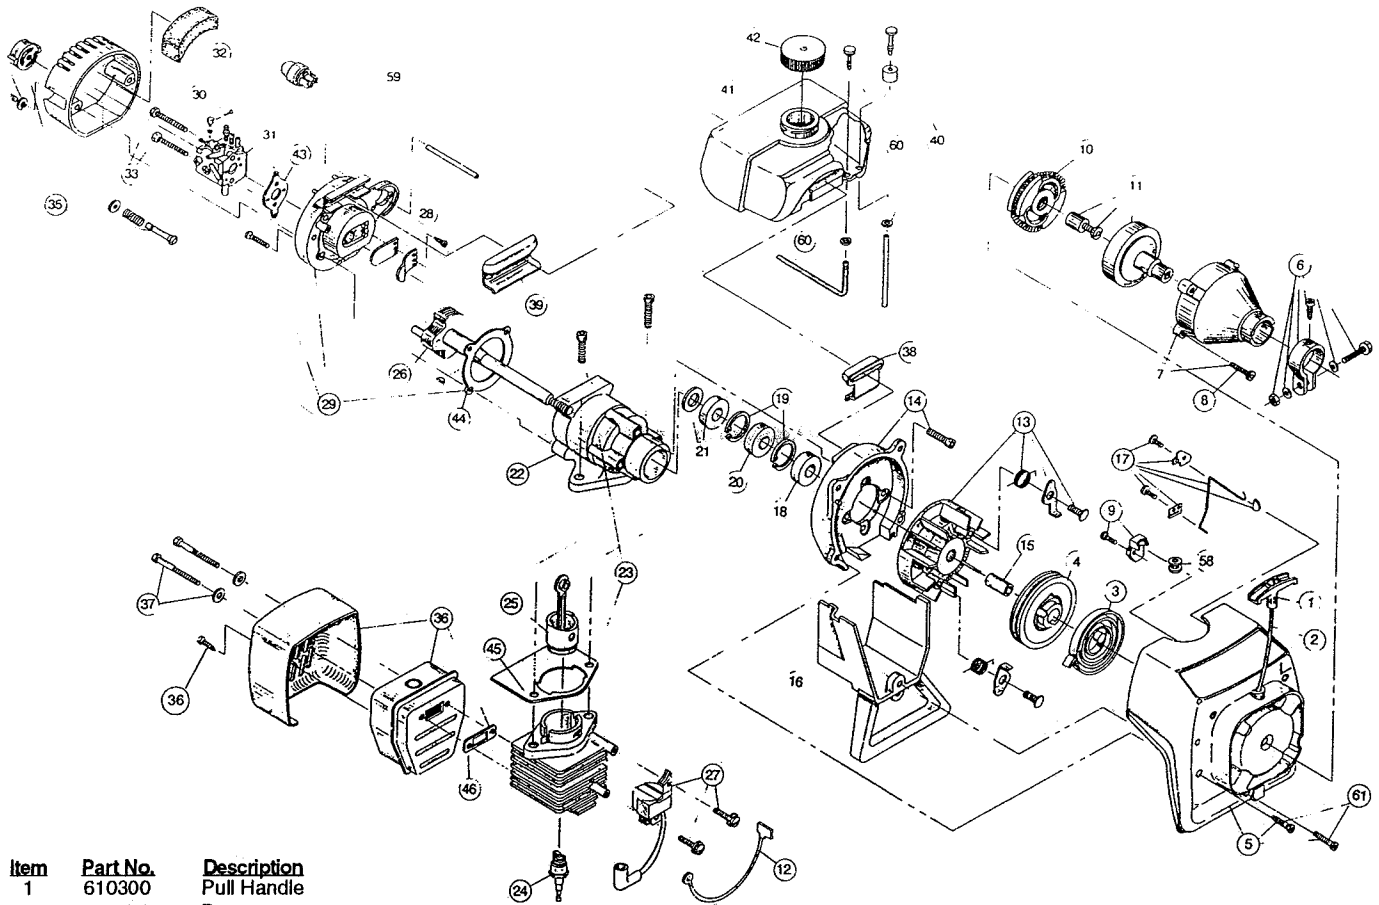

ENGINE PARTS - IDC 580 Supreme

Item	Part No.	Description
1	610300	Pull Handle
2	613103	Rope
3	613102	Recoil Spring
4	683856	Recoil Pulley Assembly
5	147741	Starter Housing Assembly
6	153597	Upper Clamp Assembly
7	153590	Clutch Cover Assembly
8	145888	Clutch Cover Screw Assembly
9	153644	Pulley Retainer Assembly
10	153591	Clutch Rotor Assembly
11	153592	Clutch Drum Assembly
12	147589	Wire Lead
13	153624	Flywheel Assembly
14	153520	Shroud Assembly
15	145918	Spacer
16	683078	Shroud Extension and Stand
17	147576	Switch Assembly
18	610308	Outer Bearing
19	682040	Snap Ring Assembly
20	610309	Seal
21	682041	Inner Bearing Assembly
22	145563	Crankcase
23	147603	Cylinder Assembly
24	610311	Spark Plug
25	153302	Piston and Rod Assembly
26	145919	Power Shaft Assembly
27	683390	Module Assembly
28	682046	Reed Assembly
29	147654	Carburetor Mount Assembly
30	682048	Throttle Adjustment Assembly (Walbro)
30	147640	Throttle Adjustment Assembly (Tillotson)
31	147602	Carburetor Assembly
32	610312	Air Cleaner Filter
33	682505	Carburetor Mounting Screw Assembly
34	683410	Carburetor/Air Cleaner Cover Assembly
35	682052	Choke Knob Assembly
36	180118	Muffler Assembly
37	147575	Muffler Mounting Bolt Assembly
38	145308	Front Mounting Pad

Item	Part No.	Description
39	612134	Rear Mounting Pad
40	682039	Fuel Line Assembly
41	147568	Fuel Tank
42	145562	Fuel Cap Assembly
43	610675	Carburetor Gasket (10 pack)
44	610673	Carburetor Mount Gasket (10 pack)
45	145564	Cylinder Gasket (10 pack)
46	610672	Exhaust Gasket (10 pack)
47	147655	Engine Hardware Kit
*48	147653	Engine Gasket Kit
*49	153308	O.E.M. Carburetor Repair Kit (Walbro)
*49	147170	O.E.M. Carburetor Repair Kit (Tillotson)
*50	153309	Gasket-Diaphragm Repair Kit (Walbro)
*50	147171	Gasket-Diaphragm Repair Kit (Tillotson)
*51	682507	Piston Ring Set
*52	147605	Short Block Assembly (items 18-26)
*53	153595	Crankcase Service Assembly (items 18-22, 26)
*54	610676	Flywheel Key (10 pack)
*55	683414	Complete Carburetor/Air Filter Cover Assembly (items 32, 34, 35)
*56	147580	Fuel Tank Assembly (items 40, 42, 60)
*57	147600	Carburetor Mount and Reed Assembly (items 28 and 29)
58	611061	Rope Guide
59	683974	Primer and Hose Assembly
60	147290	Return Line Assembly
61	147544	Starter Housing Screw Set

* not shown

The above part numbers are for serial numbers 811097001 thru 910019700.