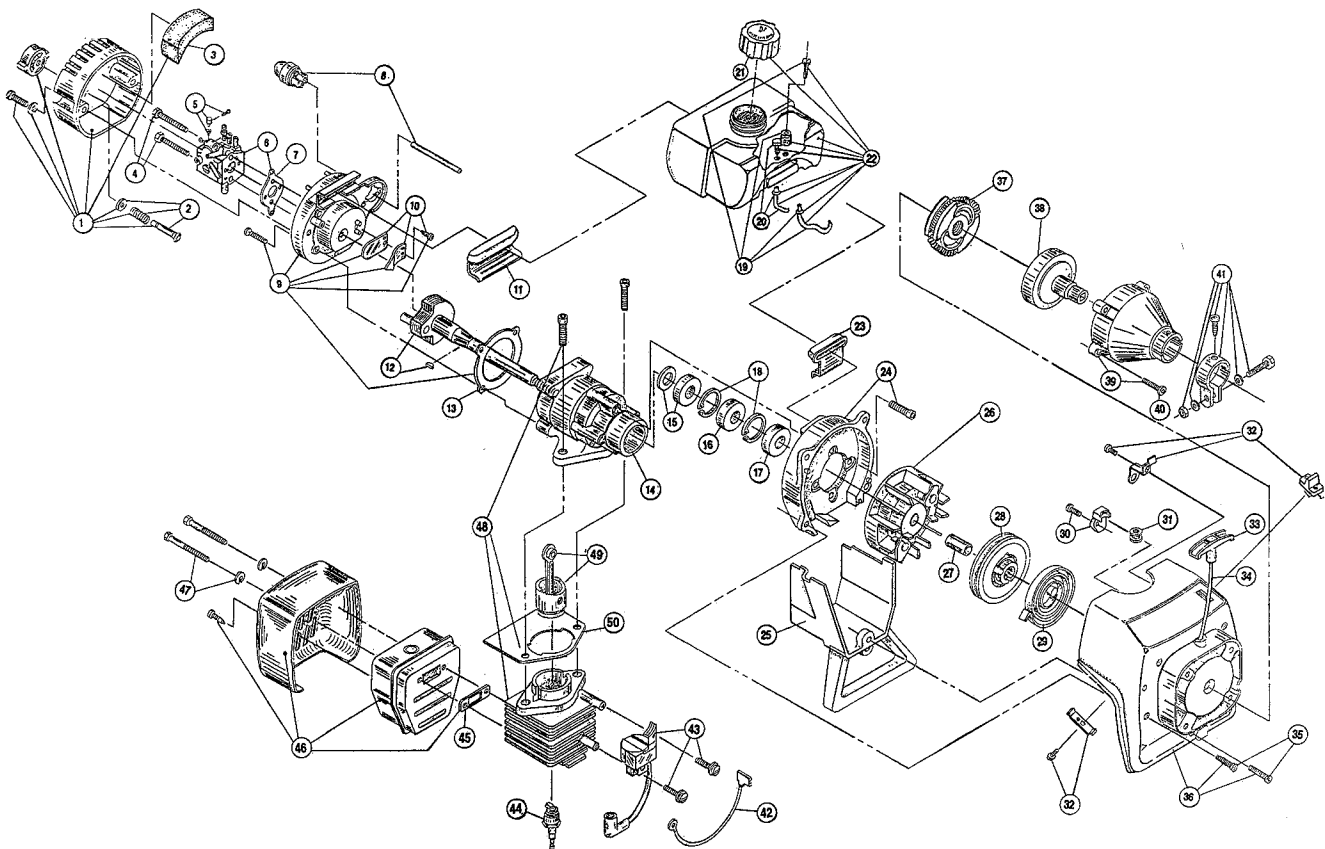

Item	Part No.	Description
1	683414	Carburetor/Air Cleaner Cover Assembly (includes items 2 and 3)
2	682052	Choke Knob Assembly
3	610312	Air Cleaner Filter
4	682505	Carburetor Mounting Screw Assembly
5	682048	Throttle Adjustment Assembly (Walbro)
5	147640	Throttle Adjustment Assembly (Tillotson)
6	147602	Carburetor Assembly
7	610675	Carburetor Gasket (10 pack)
8	180033	Carburetor Mount Assembly
9	147573	Reed Assembly
10	683974	Primer and Hose Assembly
11	612134	Rear Mounting Pad
12	180022	Power Shaft Assembly
13	612115	Carburetor Mount Gasket (10 pack)
14	147015	Crankcase
15	682041	Inner Bearing Assembly
16	610309	Seal
17	610308	Outer Bearing Assembly
18	682040	Snap Ring Assembly
19	682039	Fuel Line Assembly
20	147290	Return Line Assembly
21	180000	Fuel Cap Assembly
22	147580	Fuel Tank Assembly (includes items 19-21)
23	145308	Front Mounting Pad
24	153520	Shroud Assembly
25	683078	Shroud Extension and Stand
26	153624	Flywheel Assembly
27	145918	Spacer
28	683856	Recoil Pulley Assembly
29	613102	Recoil Spring
30	153644	Pulley Retainer Ring
31	611061	Rope Guide
32	180035	Switch Assembly
33	610300	Pull Handle
34	613103	Rope

Item	Part No.	Description
35	180045	Starter Housing Assembly
36	147544	Starter Housing Screw Set
37	153591	Clutch Rotor Assembly
38	153592	Clutch Drum Assembly
39	153590	Clutch Cover Assembly
40	145888	Clutch Cover Screw Assembly
41	153597	Upper Clamp Assembly
42	180036	Wire Lead
43	683390	Module Assembly
44	610311	Spark Plug
45	610672	Exhaust Gasket (10 pack)
46	180119	Muffler Assembly
47	147575	Muffler Mounting Bolt Assembly
48	180063	Cylinder Assembly
49	147012	Piston and Rod Assembly
50	145564	Cylinder Gasket (10 pack)
*	180034	Engine Hardware Kit
*	180011	Engine Gasket Kit
*	153308	O.E.M. Carburetor Repair Kit (Walbro)
*	180019	O.E.M. Carburetor Repair Kit (Tillotson)
*	153309	Gasket-Diaphragm Repair Kit (Walbro)
*	180020	Gasket-Diaphragm Repair Kit (Tillotson)
*	682507	Piston Ring
*	180027	Short Block Assembly (includes items 12, 14-18, 48-50)
*	180026	Crankcase Service Assembly (includes items 12, 14-18)
*	610676	Flywheel Key (10 pack)
*		not shown

The above part numbers are for serial numbers 009093701 thru 105073600.