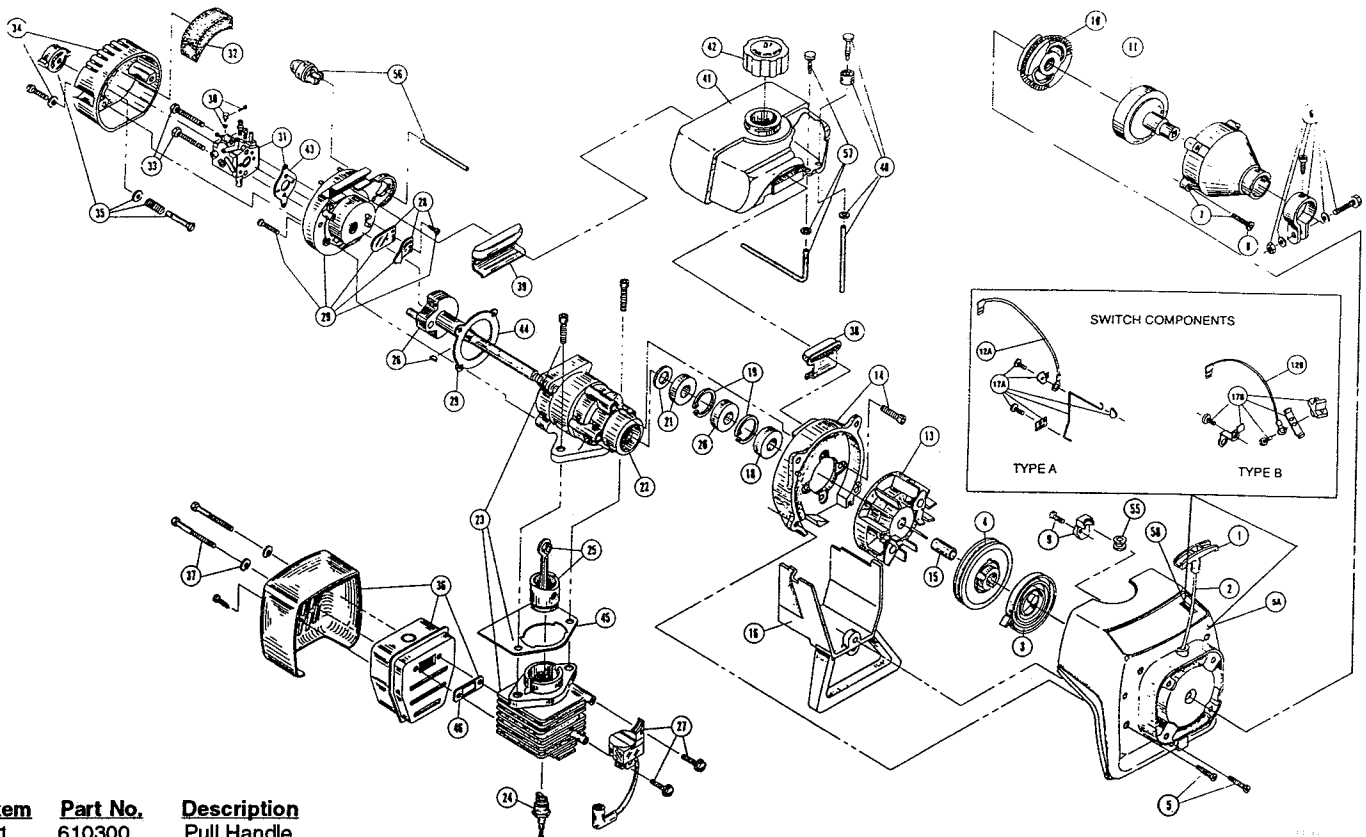

ENGINE PARTS - IDC 520-1

Item	Part No.	Description
1	610300	Pull Handle
2	613103	Rope
3	613102	Recoil Spring
4	683856	Recoil Pulley Assembly
5a	147587	Starter Housing Assembly (used with item 17a)
5b	180037	Starter Housing Assembly (used with item 17b)
6	153597	Upper Clamp Assembly
7	153590	Clutch Cover Assembly
8	145888	Clutch Cover Screw Assembly
9	153644	Pulley Retainer Assembly
10	153591	Clutch Rotor Assembly
11	153592	Clutch Drum Assembly
12a	147589	Wire Lead
12b	180036	Wire Lead
13	153624	Flywheel Assembly
14	153520	Shroud Assembly
15	145918	Spacer
16	683078	Shroud Extension and Stand
17a	147576	Switch Assembly
17b	180035	Switch Assembly
18	610308	Outer Bearing
19	682040	Snap Ring Assembly
20	610309	Seal
21	682041	Inner Bearing Assembly
22	147015	Crankcase
23	147598	Cylinder Assembly
24	610311	Spark Plug
25	180001	Piston and Rod Assembly
26	180031	Power Shaft Assembly
27	683390	Module Assembly
28	147573	Reed Assembly
29	180033	Carburetor Mount Assembly
30	682048	Throttle Adjustment Assembly (Walbro)
30	147640	Throttle Adjustment Assembly (Tillotson)
31	147572	Carburetor Assembly (Walbro)
32	610312	Air Cleaner Filter
33	682505	Carburetor Mounting Screw Assembly

Item	Part No.	Description
34	683414	Carburetor/Air Cleaner Cover Assembly (items 32, 35)
35	682052	Choke Knob Assembly
36	180005	Muffler Assembly
37	147575	Muffler Mounting Bolt Assembly
38	145308	Front Mounting Pad
39	612134	Rear Mounting Pad
40	682039	Fuel Line Assembly
41	147580	Fuel Tank Assembly (items 40, 42, 58)
42	180000	Fuel Cap Assembly
43	610675	Carburetor Gasket (10 pack)
44	612115	Carburetor Mount Gasket (10 pack)
45	145564	Cylinder Gasket (10 pack)
46	147579	Exhaust Gasket (10 pack)
*47	180034	Engine Hardware Kit
*48	180011	Engine Gasket Kit
*49	180019	O.E.M. Carburetor Repair Kit (Walbro)
*49	147170	O.E.M. Carburetor Repair Kit (Tillotson)
*50	153309	Gasket-Diaphragm Repair Kit (Walbro)
*50	180020	Gasket-Diaphragm Repair Kit (Tillotson)
*51	180013	Piston Ring
*52	147599	Short Block Assembly (items 18-26)
*53	147456	Crankcase Service Assembly (items 18-22, 26)
*54	610676	Flywheel Key (10 pack)
55	611061	Rope Guide
56	683974	Primer and Hose Assembly
57	147290	Return Line Assembly
*	147544	Starter Housing Screw Set

* not shown

The above part numbers are for serial numbers 909079490 thru 009056200.