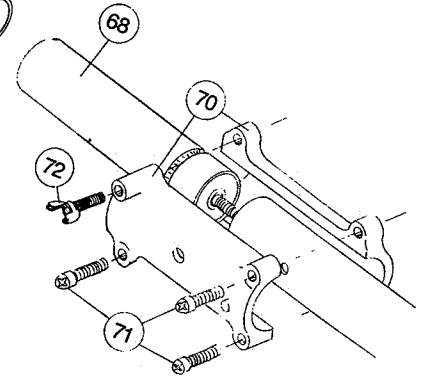

* not shown

The above part numbers are for serial numbers 810043501 thru 909079489.

BOOM & TRIMMER PARTS - IDC 520

Item	Part No.	Description
61	147590	Main Handle Grip
62	147594	Throttle Cable Housing
63	610315	Throttle Cable
64	153316	Throttle Trigger Assembly
65	610314	Throttle Trigger Spring
66	145568	D-Handle
67	153317	D-Handle Hardware Assembly
68	147592	Upper Drive Shaft Housing Assembly
69	153670	Lower Drive Shaft Housing Assembly
70	153671	Split Boom Coupling Set
71	683074	Coupling Bolt Assembly
72	147643	Adjustment Knob
73	682060	Lower Clamp Assembly
74	682064	Flexible Drive Shaft
75	145570	Retaining Ring
76	145567	Washer
77	153312	Bushing Housing Assembly
78	147593	Guard and Blade Assembly
79	682061	Blade Assembly
80	153318	Guard Mounting Screw Assembly
81	145569	Anti-Rotation Screw
82	153313	Spool Shaft
83	153619	Outer Spool and Eyelet Assembly
84	145566	Eyelet
85	610317	Spring
86	610660	Retainer (10 pack)
87	145144	Inner Reel
88	153066	Bump Head Knob Assembly

* not shown

The above part numbers are for serial numbers 909079490 thru 009056200.

BOOM & TRIMMER PARTS - IDC 520-1

Item	Part No.	Description
61	147590	Main Handle Grip
62	147594	Throttle Cable Housing
63	610315	Throttle Cable
64	153316	Throttle Trigger Assembly
65	610314	Throttle Trigger Spring
66	145568	D-Handle
67	153317	D-Handle Hardware Assembly
68	147592	Upper Drive Shaft Housing Assembly
69	153670	Lower Drive Shaft Housing Assembly
70	153671	Split Boom Coupling Set
71	683074	Coupling Bolt Assembly
72	147643	Adjustment Knob
73	682060	Lower Clamp Assembly
74	682064	Flexible Drive Shaft
75	145570	Retaining Ring
76	145567	Washer
77	153312	Bushing Housing Assembly
78	147593	Guard and Blade Assembly
79	682061	Blade Assembly
80	153318	Guard Mounting Screw Assembly
81	145569	Anti-Rotation Screw
82	153313	Spool Shaft
83	153619	Outer Spool and Eyelet Assembly
84	145566	Eyelet
85	610317	Spring
86	610660	Retainer (10 pack)
87	153600	Inner Reel
88	153066	Bump Head Knob Assembly