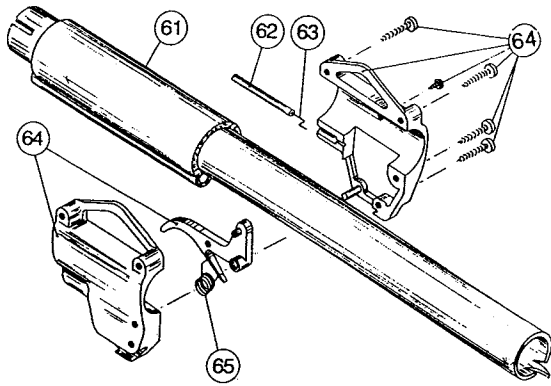

* not shown

The above part numbers are for serial numbers 810043501 thru 909079489.

BOOM & TRIMMER PARTS - IDC 520

Item	Part No.	Description
61	147590	Main Handle Grip
62	147594	Throttle Cable Housing
63	610315	Throttle Cable
64	153316	Throttle Trigger Assembly
65	610314	Throttle Trigger Spring
66	145568	D-Handle
67	153317	D-Handle Hardware Assembly
68	147592	Upper Drive Shaft Housing Assembly
69	153670	Lower Drive Shaft Housing Assembly
70	153671	Split Boom Coupling Set
71	683074	Coupling Bolt Assembly
72	147643	Adjustment Knob
73	682060	Lower Clamp Assembly
74	682064	Flexible Drive Shaft
75	145570	Retaining Ring
76	145567	Washer
77	153312	Bushing Housing Assembly
78	147593	Guard and Blade Assembly
79	682061	Blade Assembly
80	153318	Guard Mounting Screw Assembly
81	145569	Anti-Rotation Screw
82	153313	Spool Shaft
83	153619	Outer Spool and Eyelet Assembly
84	145566	Eyelet
85	610317	Spring
86	610660	Retainer (10 pack)
87	145144	Inner Reel
88	153066	Bump Head Knob Assembly