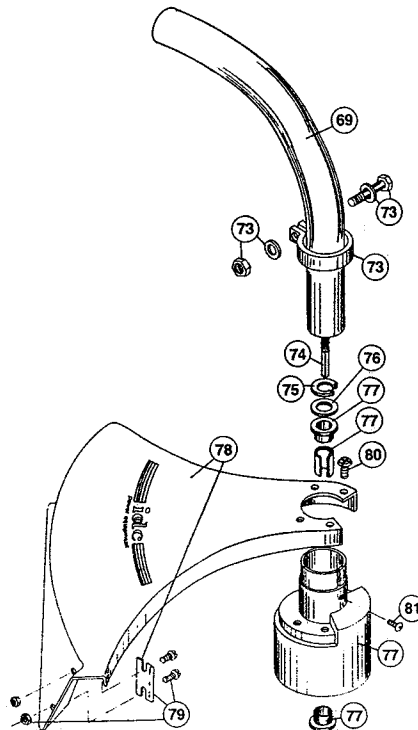

Optional Accessories

- 610375 Monoflail Cutting Line, 50 ft. (2 fills)
- 153577 Spool and 30 ft. Line (dual)
- 147075 Shoulder Strap Assembly
- 153407 IDC or Ryan 2-Cycle Oil (4 oz. can)
- not shown