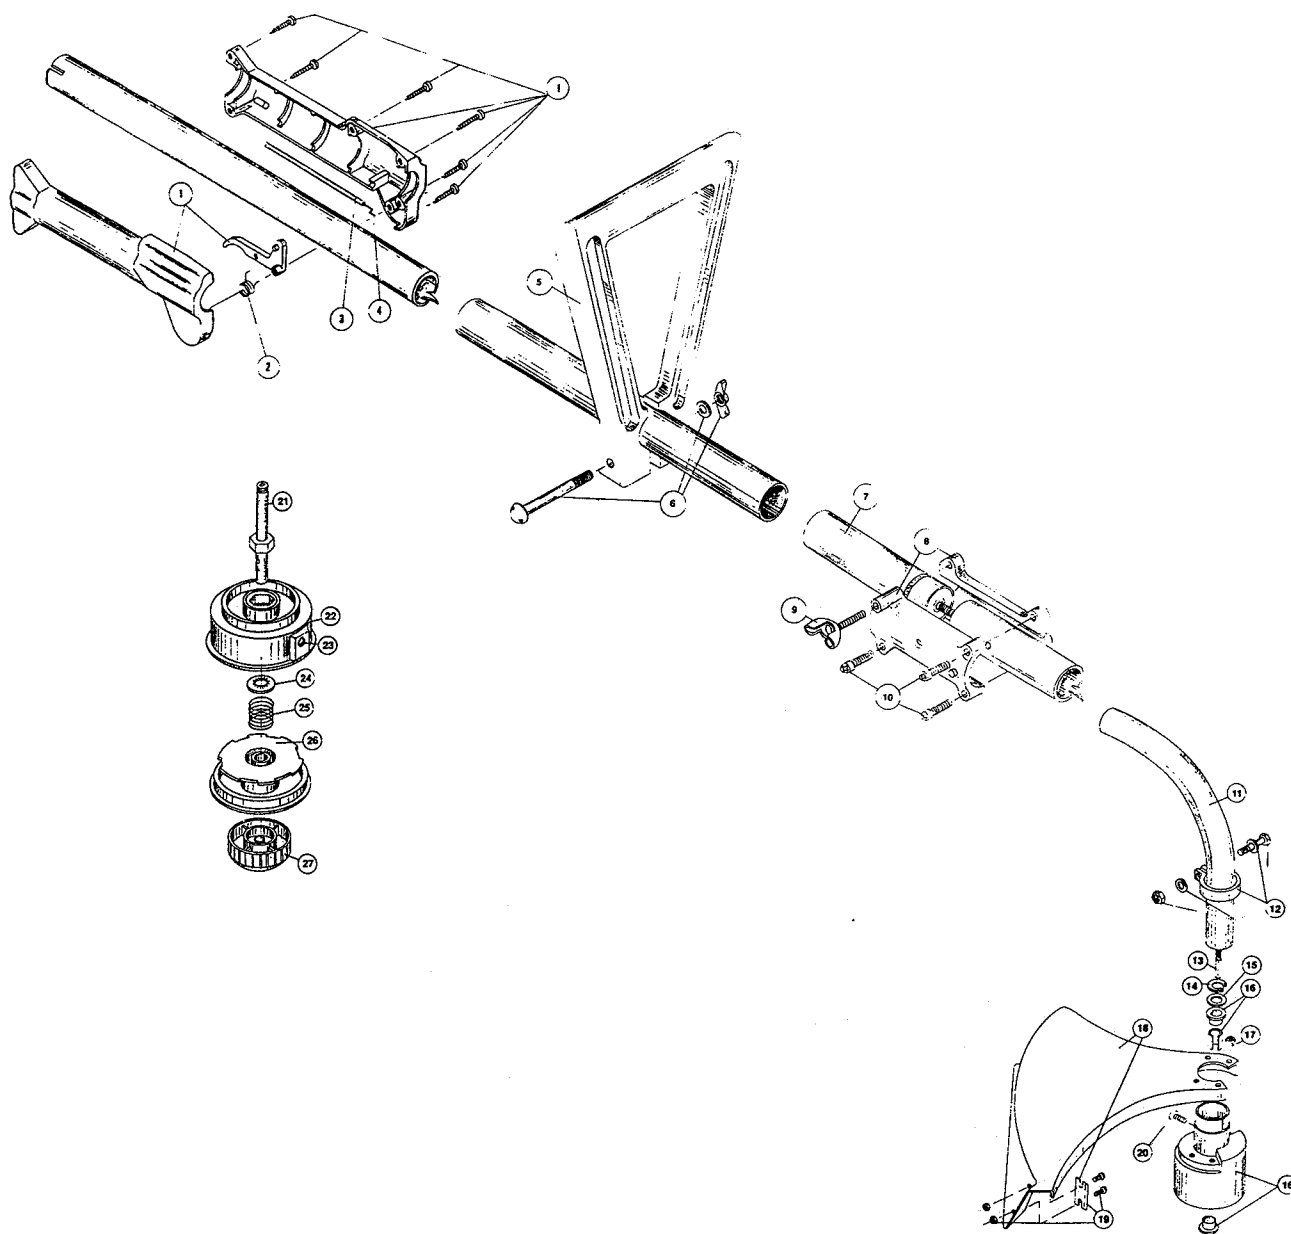

BOOM & TRIMMER PARTS - IDC 520-2

Item	Part No.	Description
1	180017	Throttle Housing and Trigger Assembly
2	610314	Throttle Trigger Spring
3	180021	Throttle Cable Housing
4	180127	Throttle Cable
5	145568	D-Handle
6	153317	D-Handle Hardware Assembly
7	180128	Upper Drive Shaft Housing Assembly
8	153671	Split Boom Coupling Set
9	147643	Adjustment Knob Set
10	683074	Coupling Bolt Assembly
11	180129	Lower Drive Shaft Housing Assembly
12	153597	Lower Clamp Assembly
13	682064	Flexible Drive Shaft
14	145570	Retaining Ring
15	145567	Washer
16	153312	Bushing Housing Assembly
17	153318	Guard Mounting Screw Assembly
18	147593	Guard and Blade Assembly
19	682061	Blade Assembly
20	145569	Anti-Rotation Screw

Item	Part No.	Description
21	153313	Spool Shaft
22	153619	Outer Spool and Eyelet Assembly
23	145566	Eyelet
24	610660	Retainer (10 pack)
25	610317	Spring
26	153600	Inner Reel
27	153066	Bump Head Knob Assembly

Optional Accessories

*	610375	Monofail Cutting Line, 50 ft.
*	153577	Spool and 30 ft. Line Assembly
*	682075	Shoulder Strap Assembly
*	147541	IDC 2-Cycle Oil (4 oz. can)
*	147823	Complete Cutting Head Assembly (items 12-27)
*		not shown