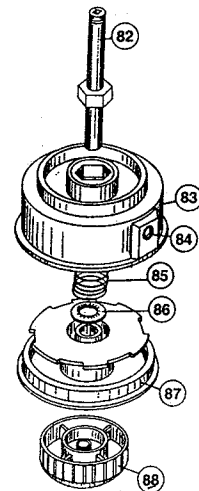

Optional Accessories

- 610375 Monoflail Cutting Line, 50 ft. (2 fills)
- 153577 Spool and 30 ft. Line (dual)
- 147075 Shoulder Strap Assembly
- 153407 IDC or Ryan 2-Cycle Oil (4 oz. can)
- not shown