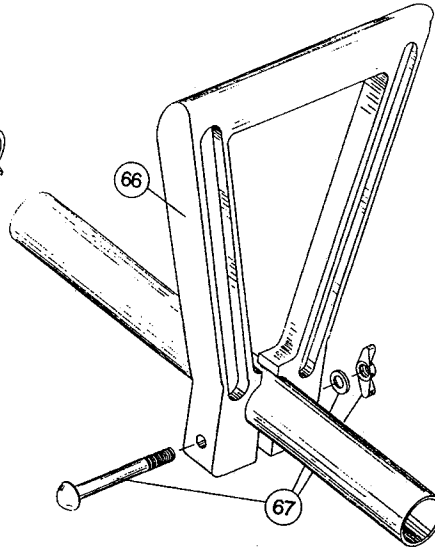

* not shown

The above part numbers are for serial numbers 810043501 thru 909079489.

BOOM & TRIMMER PARTS - IDC 520

Item	Part No.	Description
61	147590	Main Handle Grip
62	147594	Throttle Cable Housing
63	610315	Throttle Cable
64	153316	Throttle Trigger Assembly
65	610314	Throttle Trigger Spring
66	145568	D-Handle
67	153317	D-Handle Hardware Assembly
68	147592	Upper Drive Shaft Housing Assembly
69	153670	Lower Drive Shaft Housing Assembly
70	153671	Split Boom Coupling Set
71	683074	Coupling Bolt Assembly
72	147643	Adjustment Knob
73	682060	Lower Clamp Assembly
74	682064	Flexible Drive Shaft
75	145570	Retaining Ring
76	145567	Washer
77	153312	Bushing Housing Assembly
78	147593	Guard and Blade Assembly
79	682061	Blade Assembly
80	153318	Guard Mounting Screw Assembly
81	145569	Anti-Rotation Screw
82	153313	Spool Shaft
83	153619	Outer Spool and Eyelet Assembly
84	145566	Eyelet
85	610317	Spring
86	610660	Retainer (10 pack)
87	145144	Inner Reel
88	153066	Bump Head Knob Assembly