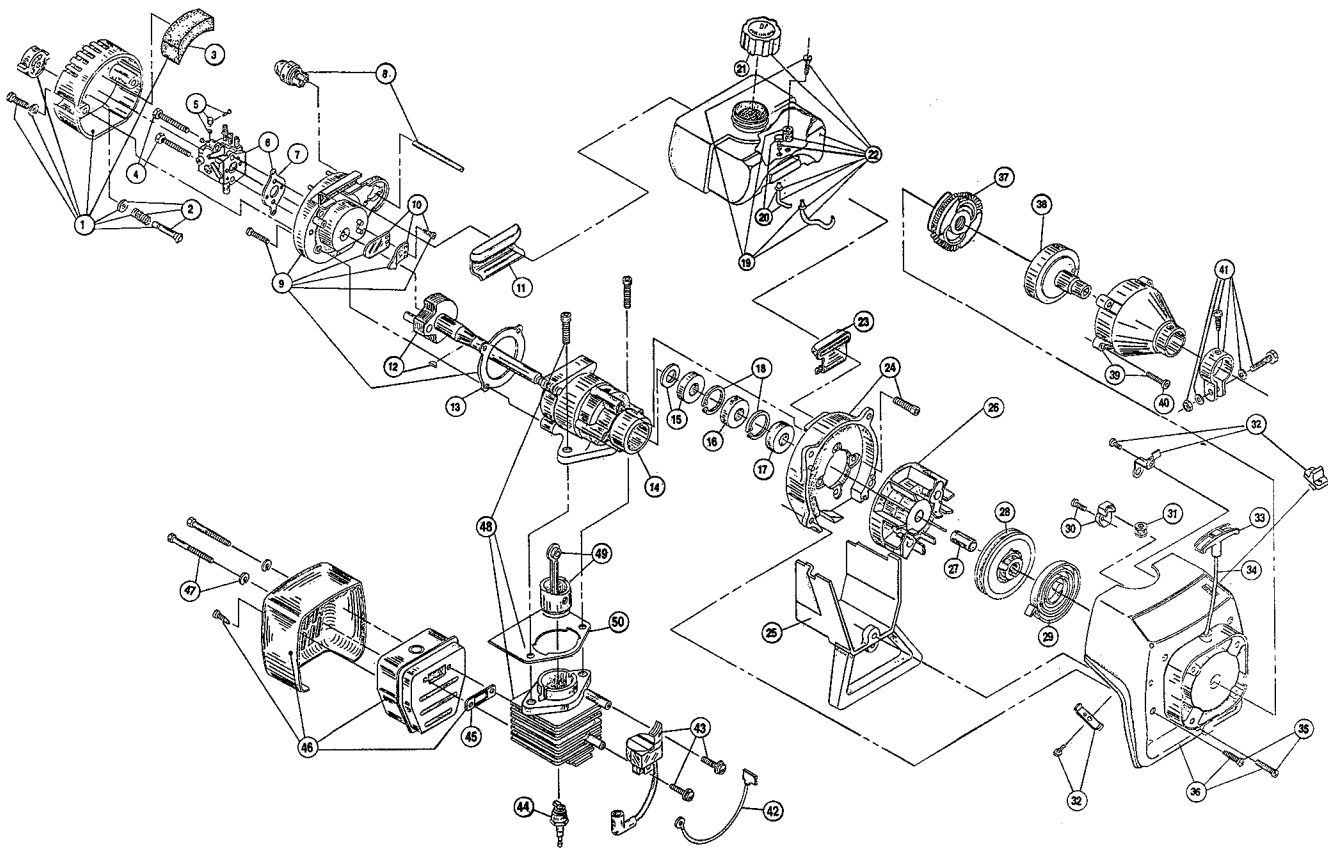

Item	Part No.	Description	Item	Part No.	Description
1	683414	Carburetor/Air Cleaner Cover Assembly (includes items 2 and 3)	34	613103	Rope
2	682052	Choke Knob Assembly	35	180037	Starter Housing Assembly
3	610312	Air Cleaner Filter	36	145544	Starter Housing Screw Set
4	682505	Carburetor Mounting Screw Assembly	37	153591	Clutch Rotor Assembly
5	682048	Throttle Adjustment Assembly (Walbro)	38	153592	Clutch Drum Assembly
5	147640	Throttle Adjustment Assembly (Tillotson)	39	153590	Clutch Cover Assembly
5	180092	Throttle Adjustment Assembly (Zama)	40	145888	Clutch Cover Screw Assembly
6	147572	Carburetor Assembly	41	153597	Upper Clamp Assembly
7	610675	Carburetor Gasket (10 pack)	42	180036	Wire Lead
8	180033	Carburetor Mount Assembly	43	683390	Module Assembly
9	147573	Reed Assembly	44	610311	Spark Plug
10	683974	Primer and Hose Assembly	45	610672	Exhaust Gasket (10 pack)
11	612134	Rear Mounting Pad	46	180119	Muffler Assembly
12	180022	Power Shaft Assembly	47	147575	Muffler Mounting Bolt Assembly
13	612115	Carburetor Mount Gasket (10 pack)	48	147598	Cylinder Assembly
14	147015	Crankcase	49	180001	Piston and Rod Assembly
15	682041	Inner Bearing Assembly	50	145564	Cylinder Gasket (10 pack)
16	610309	Seal	*	180034	Engine Hardware Kit
17	610308	Outer Bearing Assembly	*	180011	Engine Gasket Kit
18	682040	Snap Ring Assembly	*	153308	O.E.M. Carburetor Repair Kit (Walbro)
19	682039	Fuel Line Assembly	*	180019	O.E.M. Carburetor Repair Kit (Tillotson)
20	147290	Return Line Assembly	*	180090	O.E.M. Carburetor Repair Kit (Zama)
21	180000	Fuel Cap Assembly	*	153309	Gasket-Diaphragm Repair Kit (Walbro)
22	147580	Fuel Tank Assembly (includes items 19-21)	*	180020	Gasket-Diaphragm Repair Kit (Tillotson)
23	145308	Front Mounting Pad	*	180091	Gasket-Diaphragm Repair Kit (Zama)
24	153520	Shroud Assembly	*	180013	Piston Ring
25	683078	Shroud Extension and Stand	*	147599	Short Block Assembly (items 12, 14-18, 44, 48-50)
26	153624	Flywheel Assembly	*	180026	Crankcase Service Assembly (items 12, 14-18)
27	145918	Spacer	*	610676	Flywheel Key (10 pack)
28	683856	Recoil Pulley Assembly			
29	613102	Recoil Spring			
30	153644	Pulley Retainer Assembly			
31	611061	Rope Guide			
32	180035	Switch Assembly			
33	610300	Pull Handle			
			*	not shown	

The above part numbers are for serial numbers 009056201 thru 104006900.