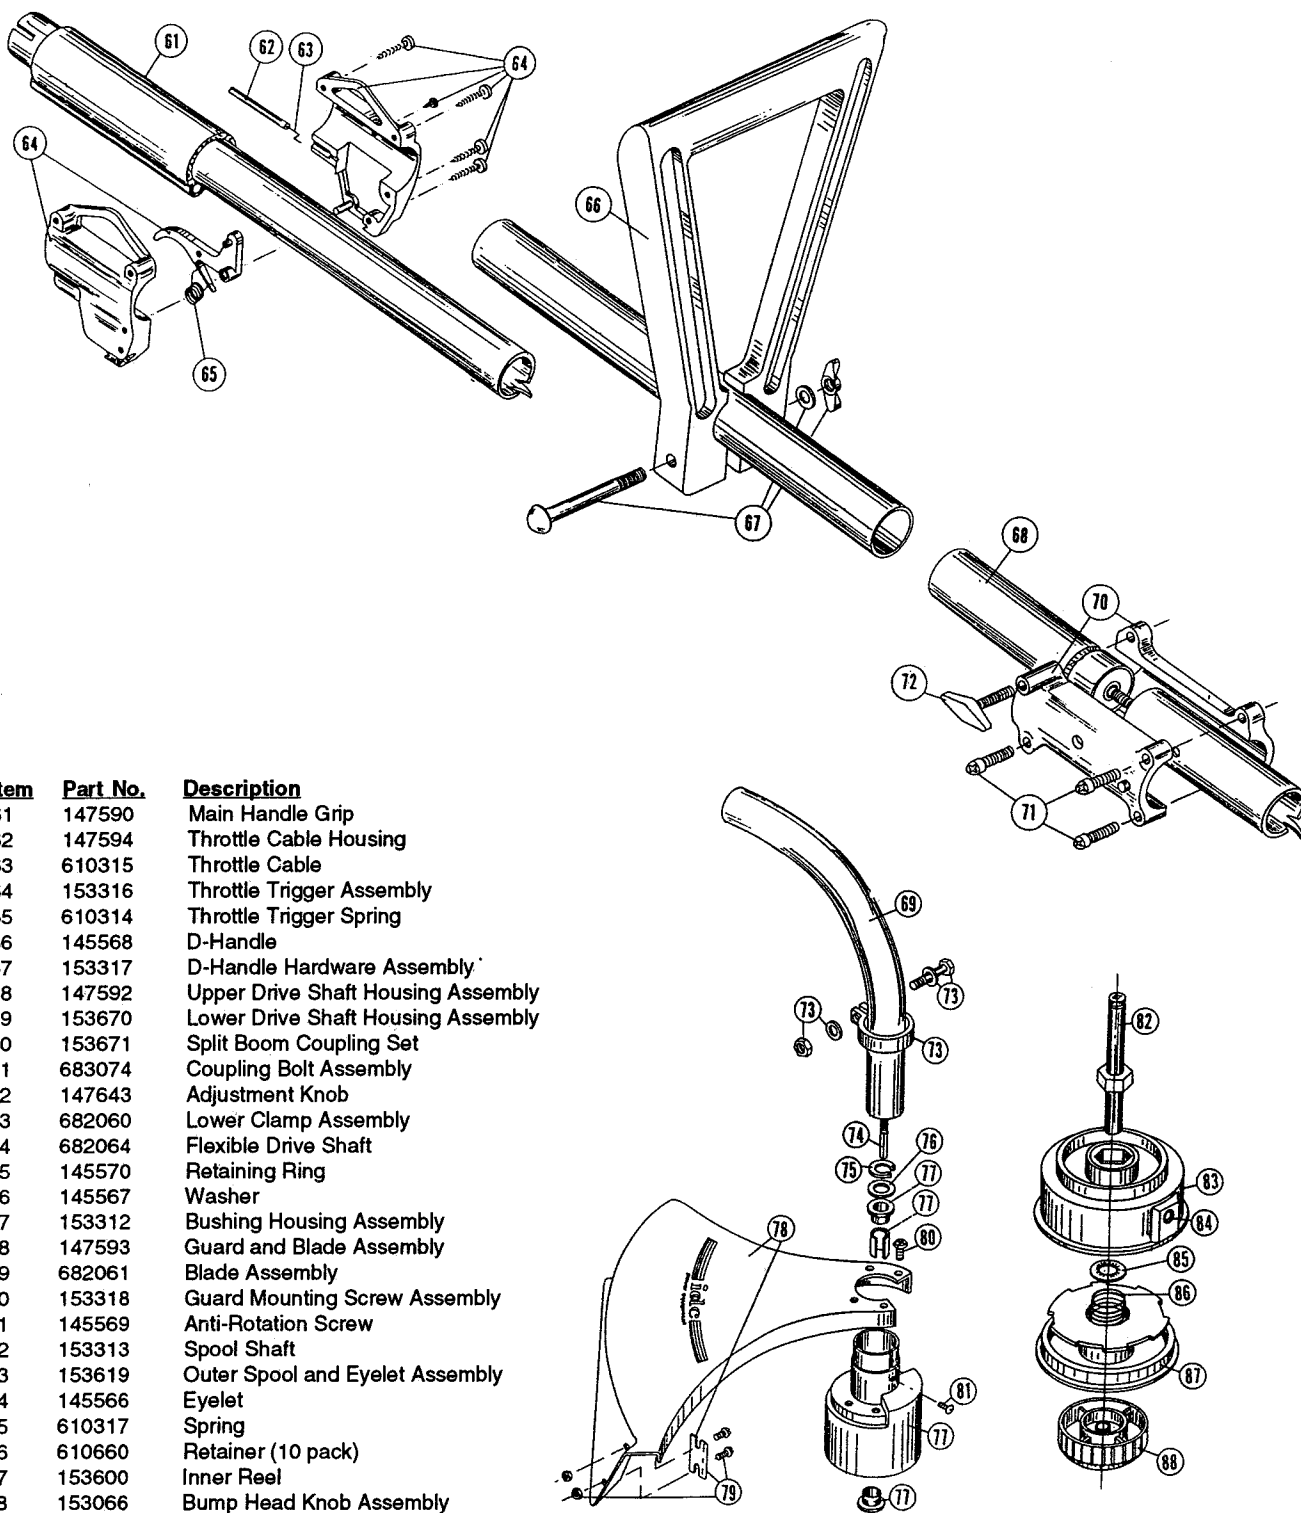

BOOM & TRIMMER PARTS - IDC 520-1

Item	Part No.	Description
61	147590	Main Handle Grip
62	147594	Throttle Cable Housing
63	610315	Throttle Cable
64	153316	Throttle Trigger Assembly
65	610314	Throttle Trigger Spring
66	145568	D-Handle
67	153317	D-Handle Hardware Assembly
68	147592	Upper Drive Shaft Housing Assembly
69	153670	Lower Drive Shaft Housing Assembly
70	153671	Split Boom Coupling Set
71	683074	Coupling Bolt Assembly
72	147643	Adjustment Knob
73	682060	Lower Clamp Assembly
74	682064	Flexible Drive Shaft
75	145570	Retaining Ring
76	145567	Washer
77	153312	Bushing Housing Assembly
78	147593	Guard and Blade Assembly
79	682061	Blade Assembly
80	153318	Guard Mounting Screw Assembly
81	145569	Anti-Rotation Screw
82	153313	Spool Shaft
83	153619	Outer Spool and Eyelet Assembly
84	145566	Eyelet
85	610317	Spring
86	610660	Retainer (10 pack)
87	153600	Inner Reel
88	153066	Bump Head Knob Assembly

Optional Accessories

- 610375 Monoflail Cutting Line 50 ft. (2 fills)
- 153577 Replacement Dual Line Cartridge
- 682075 Shoulder Strap Assembly
- 147541 IDC or Ryan 2-Cycle Oil (4 oz. can)

* not shown