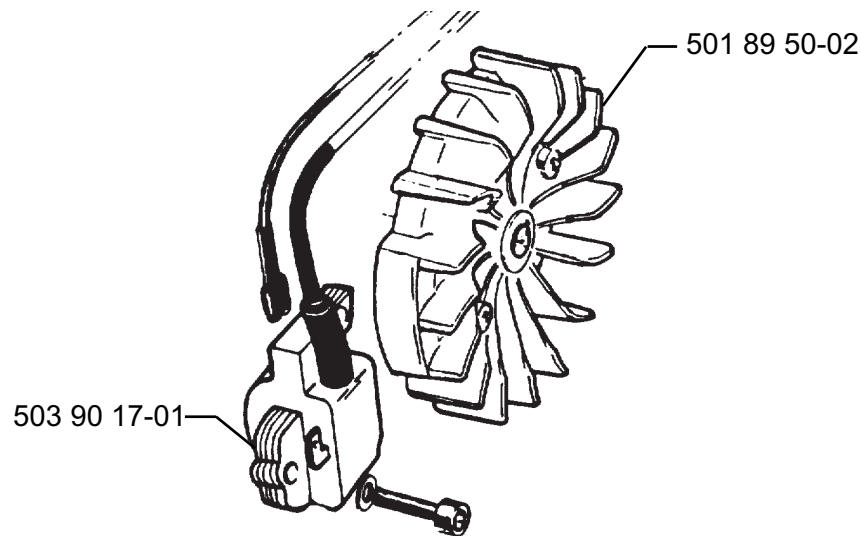

SB, 3120XP, Ignition system 2001-01

An ignition system with a speed limitation of maximum 9,750 +/- 250 rpm will be fitted to variants 965 96 00-06 and 965 96 00-07 (USA and Canada). The ignition systems can be distinguished as the latter is coloured green while the earlier is black.

This also means that a flywheel with another ignition timing is fitted.

Note! None of these parts can be combined with previous designs.

Parts in the earlier design remain as spare parts for other variants.

New Ref. No.	Description	Excl. Ref. No.	Remarks
503 90 17-01	Ignition system		included in 3120 K
501 89 50-02	Flywheel		

Introduced into production from serial number:	3120 XP	
	variant 965 96 00-06 00	004900001
	variant 965 96 00-07 00	004800001