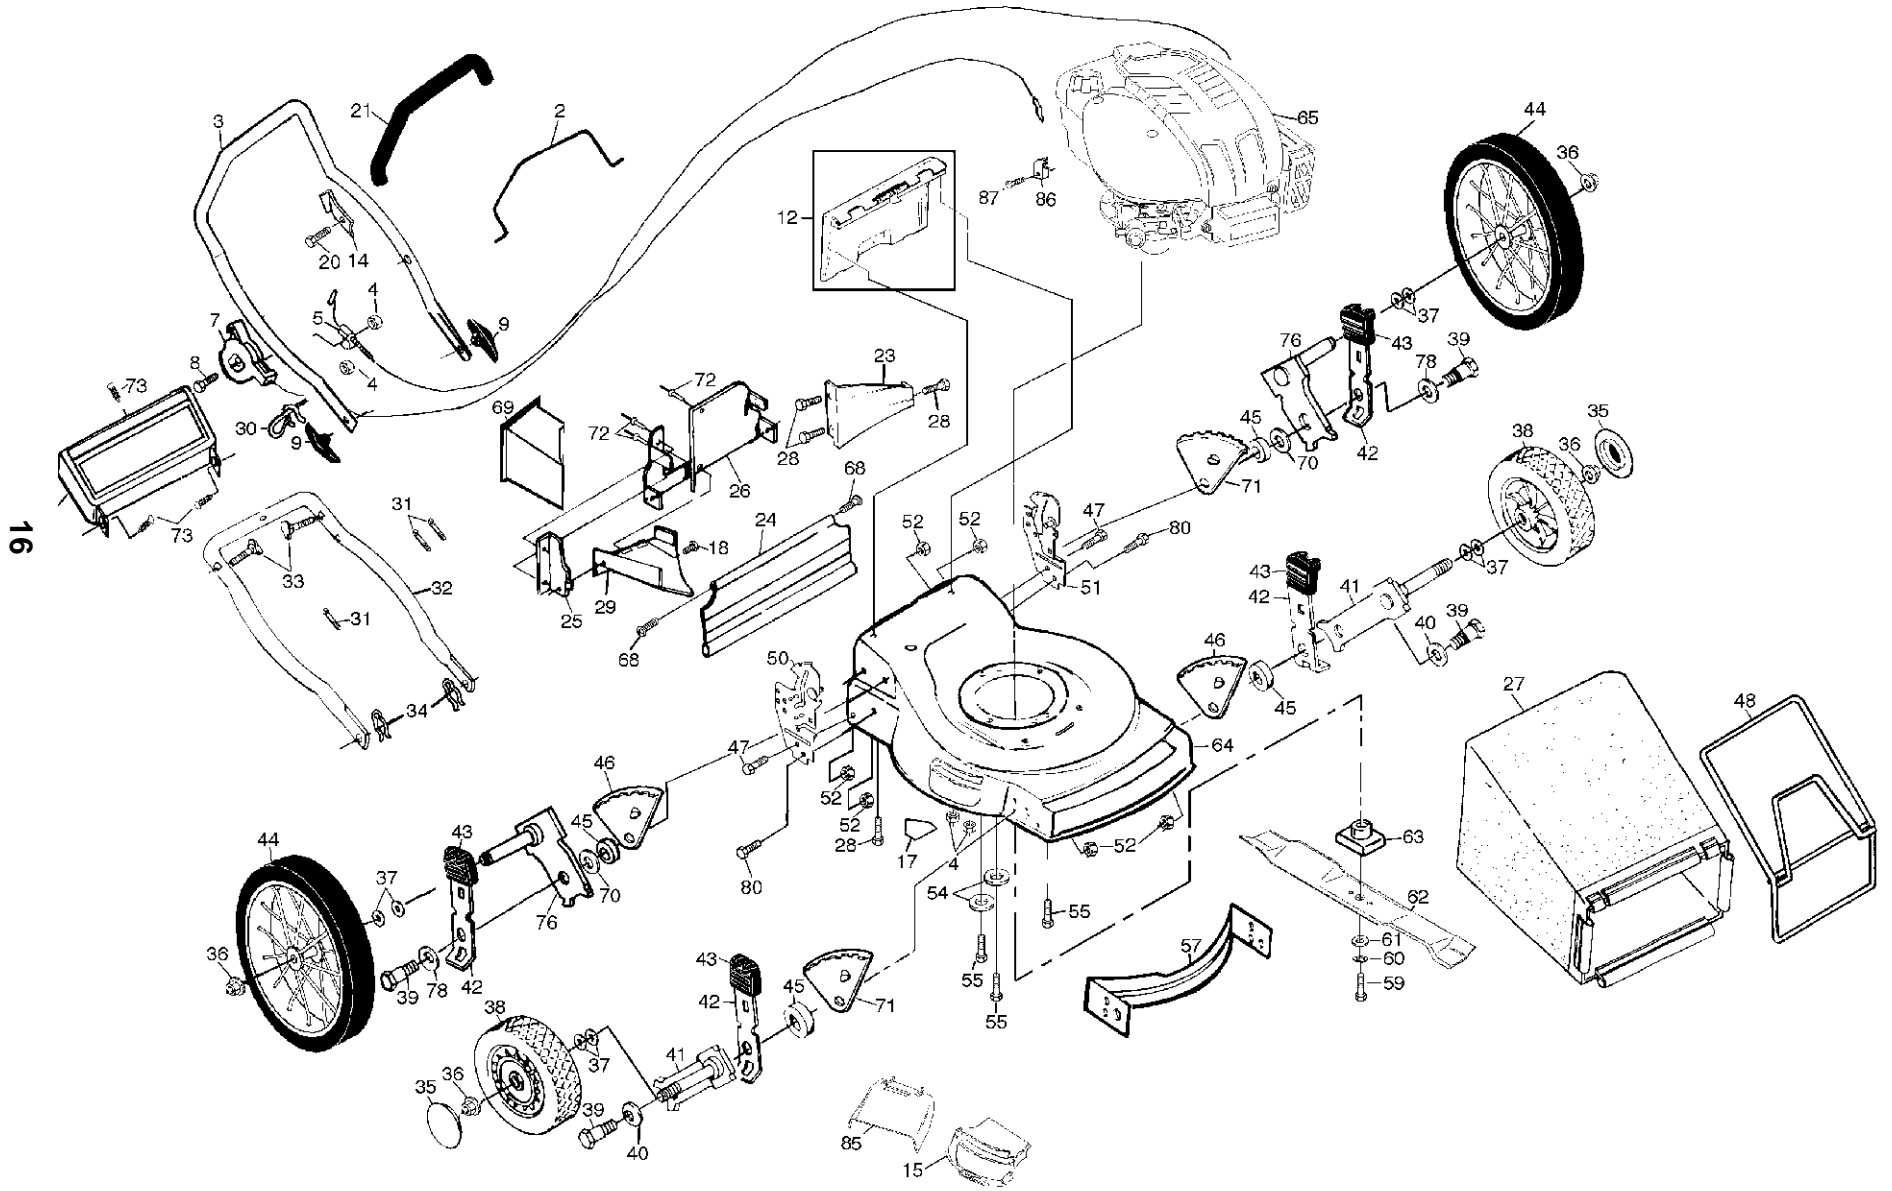

16

REPAIR PARTS

ROTARY LAWN MOWER MODEL NUMBER 560H (954140055E)

KEY NO.	PART NO.	DESCRIPTION	KEY NO.	PART NO.	DESCRIPTION
2	532850735	Control Bar	41	532151254	Axle Arm
3	532166267	Upper Handle	42	532125066	Selector Spring
4	532063601	Locknut	43	532701037	Selector Knob
5	532130861	Engine Zone Control Cable	44	532088017	Wheel & Tire Assembly (Rear)
7	532166971	Throttle Control	45	532146630	Spacer
8	532144929	Hex Washer Head Screw 1/4-20 x 2-1/8	46	532800368	Wheel Adjusting Bracket R.R.
9	532136376	Handle Knob	47	532150078	Self-tapping Screw 5/16-18 x 3/4
12	532151023	Rear Door Kit	48	532088614	Catcher Frame
14	532125162	Upstop Bracket	50	532162353	Handle Bracket (Right)
15	532150757	Combi-Cut Mulcher	51	532162354	Handle Bracket (Left)
17	532107339	Danger Decal	52	532751592	Locknut 3/8-16
18	532150050	Screw	54	532125078	Washer
20	532750097	Hex Washer Head Screw #10-24	55	532150406	Hex Head Thread Rolling Screw 3/8-16 x 1
21	532164265	Handle Grip	57	532170557	Front Baffle
22	532157070	Trim Plate	59	532851084	Hex Head Machine Screw 3/8-24 x 1-3/8 Gr. 8
23	532125348	Rear Baffle	60	532850263	Helical Lock Washer
24	532140540	Rear Skirt	61	532851074	Hardened Washer
25	532138860	Side Baffle	62	532141114	Blade 22"
26	532166800	Back Plate	63	532851514	Blade Adapter
27	532800386	Grass Bag	64	532170609	Lawn Mower Housing Kit (Includes Key No. 17)
28	532054583	Screw Hex Head 1/4-20 x 1/2	65	-----	* Engine - Briggs and Stratton Model No. 121602-0175-E1
29	532125376	Discharge Baffle	68	532088652	Hinge Screw
30	532132001	Rope Guide	69	532166649	Mulcher Plug
31	532066426	Wire Ties	70	532088348	Flat Washer
32	532157082	Lower Handle	71	532800370	Wheel Adjusting Bracket L.R.
33	532131959	Handle Bolt	72	532128415	Pop Rivet
34	532051793	Hairpin Cotter	73	532701477	Push-in Fastener
35	532157008	Hubcap	76	532125323	Axle Arm Assembly
36	532083923	Flanged Locknut	78	532061651	Spacer
37	532057143	Wave Washer	80	874760612	Screw
38	532750550	Wheel & Tire Assembly (Front)	85	532150653	Clip on Guard
39	532142748	Shoulder Bolt	86	532111190	Cable Clamp
40	532062335	Belleville Washer	87	532083816	Screw
			--	532162300	Warning Decal
			--	532173074	Owner's Manual