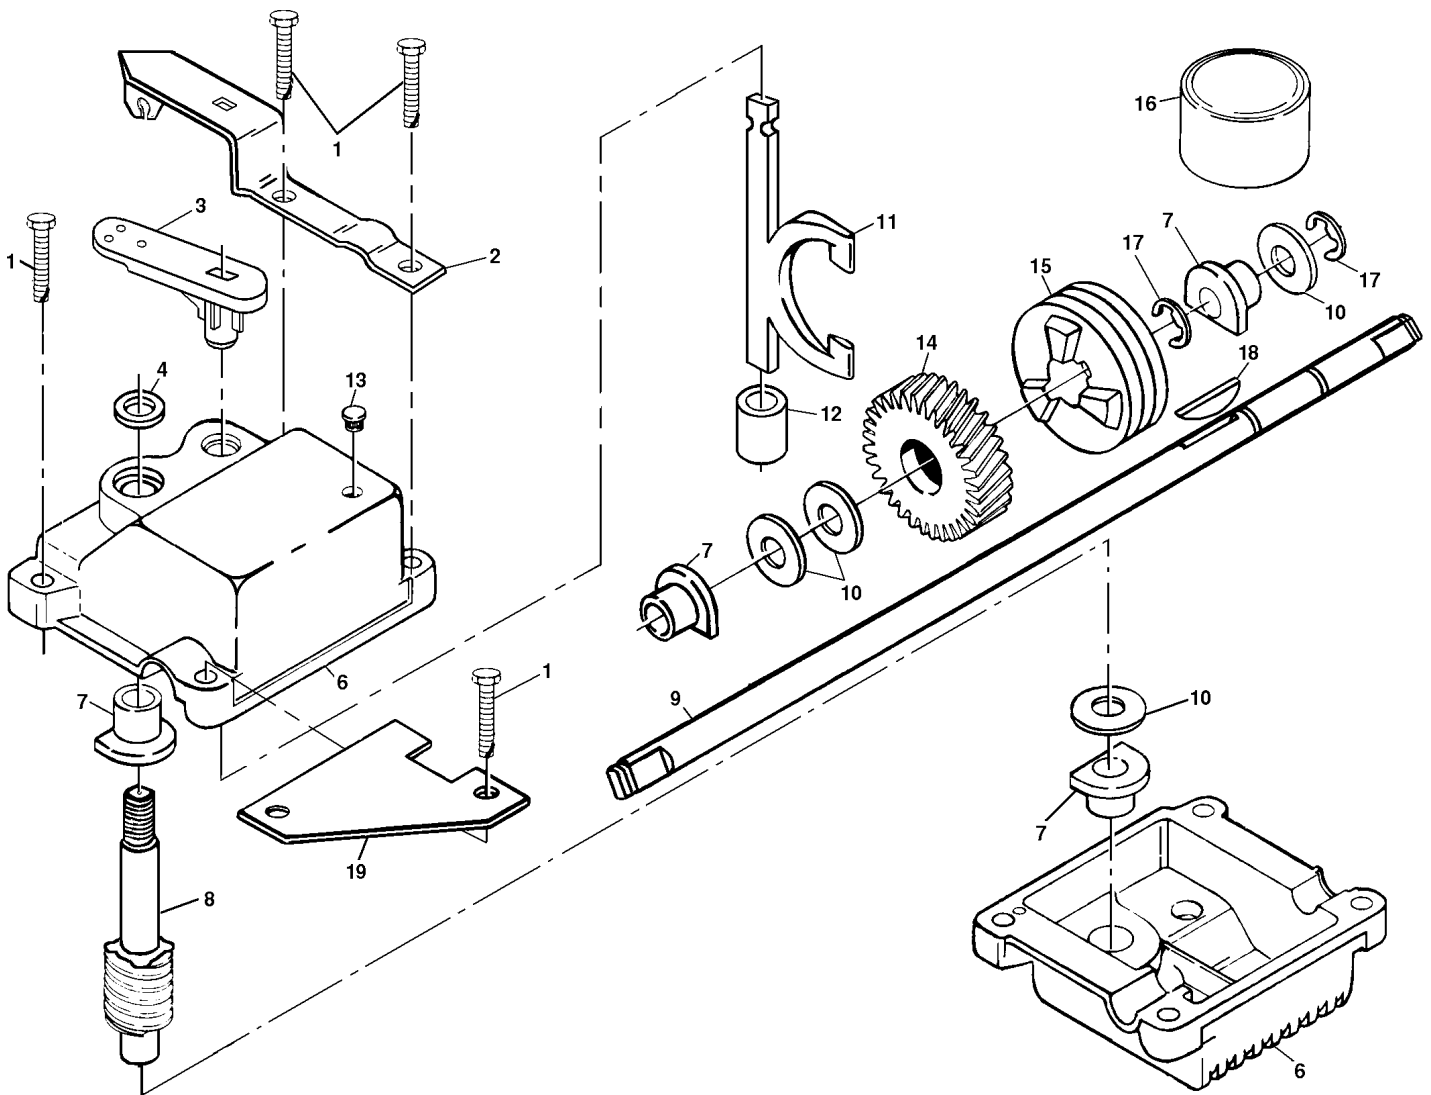

GEAR CASE ASSEMBLY PART NUMBER 532702511

KEY NO.	PART NO.	DESCRIPTION
1	817490416	Tapping Screw 1/4-20 x 1-1/4
2	532140269	Engagement Bracket
3	532137053	Shifter
4	532057072	Seal
5	532702710	Grooved Pin 1/8 x 5/8
6	532048373	Gear Case Halves Kit (Includes Key Nos. 4, 5, and 7)
7	532077881	Bearing
8	532137051	Worm Shaft
9	532137074	Drive Shaft
10	532057079	Hardened Washer

KEY NO.	PART NO.	DESCRIPTION
11	532131484	Clutch Yoke
12	532700343	Bushing
13	532086447	Plug
14	532137050	Helical Gear
15	532750436	Clutch Jaw
16	532750369	Grease
17	812000003	E-Ring
18	532850848	Hi-Pro Key
19	532125441	Spring Bracket

NOTE: All component dimensions given in U.S. inches.
1 inch = 25.4 mm

REPAIR PARTS

ROTARY LAWN MOWER - - MODEL NO. 560hs (954140058D)

16

REPAIR PARTS

ROTARY LAWN MOWER - - MODEL NO. 560hs (954140058D)

KEY NO.	PART NO.	DESCRIPTION
2	532146900	Control Bar
3	532166267	Upper Handle
4	532063601	Locknut
5	532130861	Engine Zone Control Cable
7	532166971	Throttle Control
8	532144929	Hex Washer Head Screw 1/4-20 x 2-1/8
9	532136376	Handle Knob
12	532151023	Rear Door Kit
15	532164265	Handle Grip
17	532107339	Danger Decal
18	532150050	Screw
19	532800368	Wheel Adjusting Bracket
20	532084596	Engine Pulley
21	532087677	Hi Pro Key #505
23	532125348	Rear Baffle
24	532140540	Rear Skirt
25	532138860	Side Baffle
26	532166800	Back Plate
27	532083923	Flanged Locknut
28	532054583	Screw Hex Head 1/4-20 x 1/2
29	532125376	Discharge Baffle
30	532132001	Rope Guide
31	532066426	Wire Tie
32	532157082	Lower Handle
33	532131959	Handle Bolt
34	532051793	Hairpin Cotter
36	532157070	Trim Plate Assembly
37	532701477	Push-in Fastener
38	532088017	Wheel & Tire Assembly
39	532142748	Shoulder Bolt
40	532061651	Spring Washer
41	532125323	Axle Arm
42	532125066	Selector Spring
43	532701037	Selector Knob