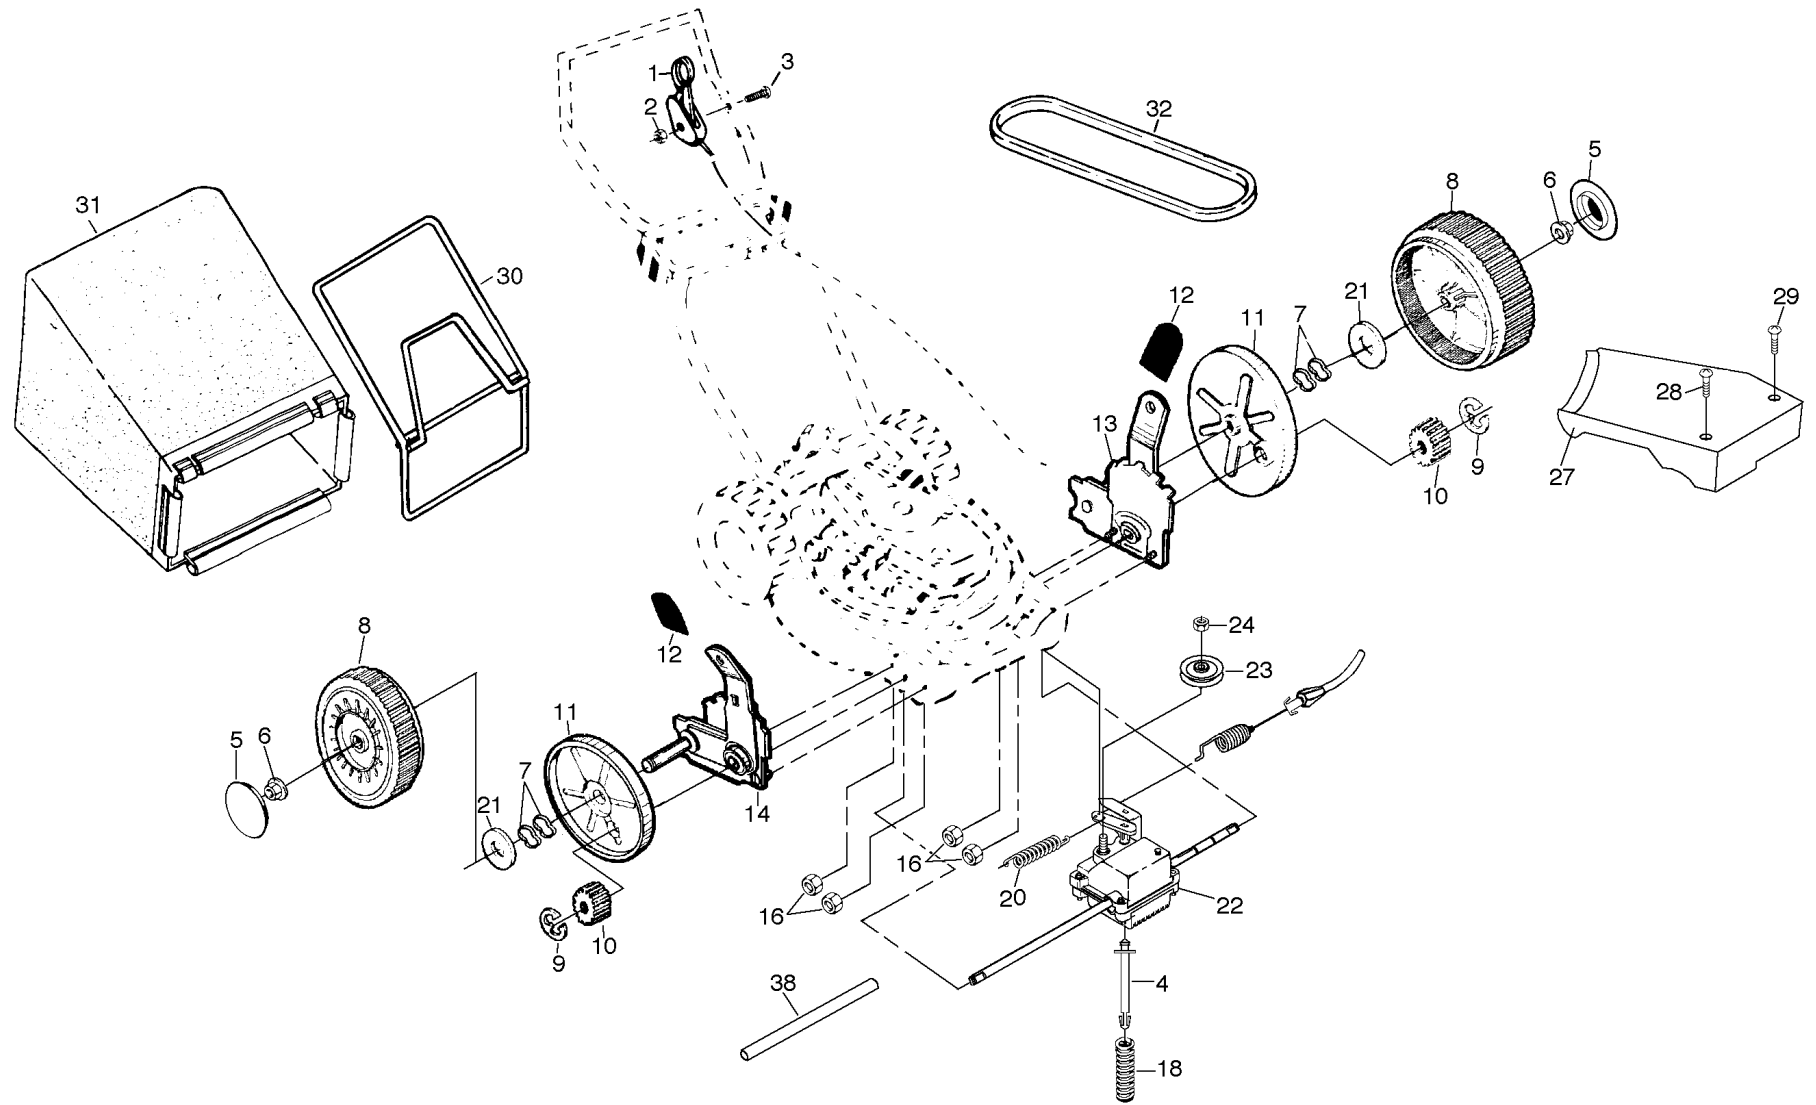

REPAIR PARTS

ROTARY LAWN MOWER - - MODEL NO. 560hs (954140058D)

18

REPAIR PARTS

ROTARY LAWN MOWER - - MODEL NO. 560hs (954140058D)

KEY NO.	PART NO.	DESCRIPTION	KEY NO.	PART NO.	DESCRIPTION
1	532146323	Drive Control	14	532151010	Wheel Adjuster Assembly (Right)
2	532751152	Locknut #10-24	16	532063601	Locknut
3	532158755	Pan Head Machine Screw 1/4-20 x 2-1/8	18	532137090	Spring
4	532150495	Spring Retainer	20	532075192	Spring
5	532157008	Hubcap	21	532067725	Washer 1/2 x 1-1/2 x .134
6	532083923	Nut	22	532702511	Gear Case Assembly
7	532057143	Wave Washer	23	532137052	Drive Pulley
8	532801156	Wheel & Tire Assembly	24	532132010	Locknut
9	812000058	E-ring	27	532700479	Drive Cover
10	532137054	Pinion	28	532146072	Screw
11	532088080	Dust Cover	29	532149746	Pan Head Tapping Screw #10-24 x 1-3/4
12	532701037	Selector Knob	30	532088614	Catcher Frame
13	532151009	Wheel Adjuster Assembly (Left)	31	532800386	Grass Bag
			32	532146527	V-Belt
			38	532086012	Drive Shaft Cover