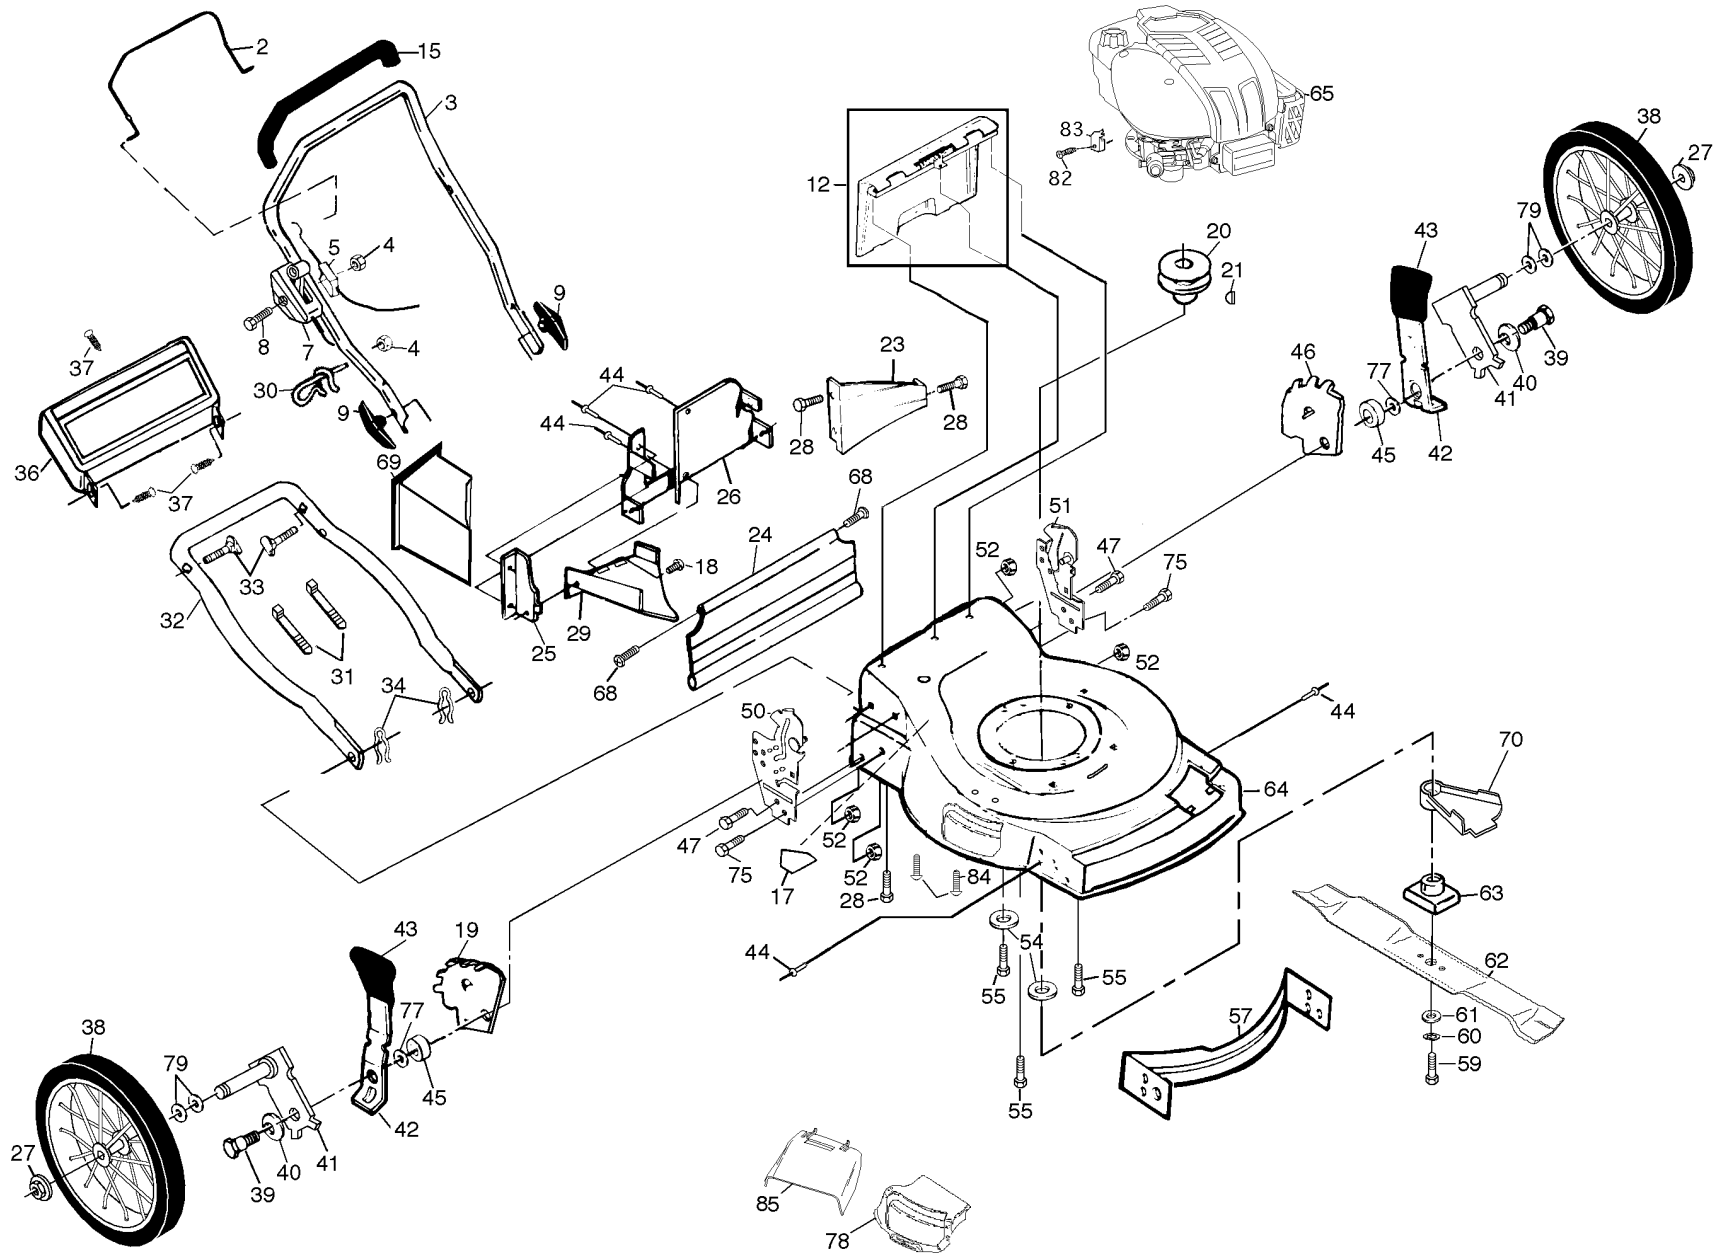

GEAR CASE ASSEMBLY PART NUMBER 532702511

KEY NO.	PART NO.	DESCRIPTION
1	817490416	Tapping Screw 1/4-20 x 1-1/4
2	532140269	Engagement Bracket
3	532137053	Shifter
4	532057072	Seal
5	532702710	Grooved Pin 1/8 x 5/8
6	532048373	Gear Case Halves Kit (Includes Key Nos. 4, 5, and 7)
7	532077881	Bearing
8	532137051	Worm Shaft
9	532137074	Drive Shaft
10	532057079	Hardened Washer

KEY NO.	PART NO.	DESCRIPTION
11	532131484	Clutch Yoke
12	532700343	Bushing
13	532086447	Plug
14	532137050	Helical Gear
15	532750436	Clutch Jaw
16	532750369	Grease
17	812000003	E-Ring
18	532850848	Hi-Pro Key
19	532125441	Spring Bracket

NOTE: All component dimensions given in U.S. inches.
1 inch = 25.4 mm

REPAIR PARTS

ROTARY LAWN MOWER - - MODEL NO. 560hs (954140058D)

16

REPAIR PARTS

ROTARY LAWN MOWER - - MODEL NO. 560hs (954140058D)

KEY NO.	PART NO.	DESCRIPTION
2	532146900	Control Bar
3	532166267	Upper Handle
4	532063601	Locknut
5	532130861	Engine Zone Control Cable
7	532166971	Throttle Control
8	532144929	Hex Washer Head Screw 1/4-20 x 2-1/8
9	532136376	Handle Knob
12	532151023	Rear Door Kit
15	532164265	Handle Grip
17	532107339	Danger Decal
18	532150050	Screw
19	532800368	Wheel Adjusting Bracket
20	532084596	Engine Pulley
21	532087677	Hi Pro Key #505
23	532125348	Rear Baffle
24	532140540	Rear Skirt
25	532138860	Side Baffle
26	532166800	Back Plate
27	532083923	Flanged Locknut
28	532054583	Screw Hex Head 1/4-20 x 1/2
29	532125376	Discharge Baffle
30	532132001	Rope Guide
31	532066426	Wire Tie
32	532157082	Lower Handle
33	532131959	Handle Bolt
34	532051793	Hairpin Cotter
36	532157070	Trim Plate Assembly
37	532701477	Push-in Fastener
38	532088017	Wheel & Tire Assembly
39	532142748	Shoulder Bolt
40	532061651	Spring Washer
41	532125323	Axle Arm
42	532125066	Selector Spring
43	532701037	Selector Knob