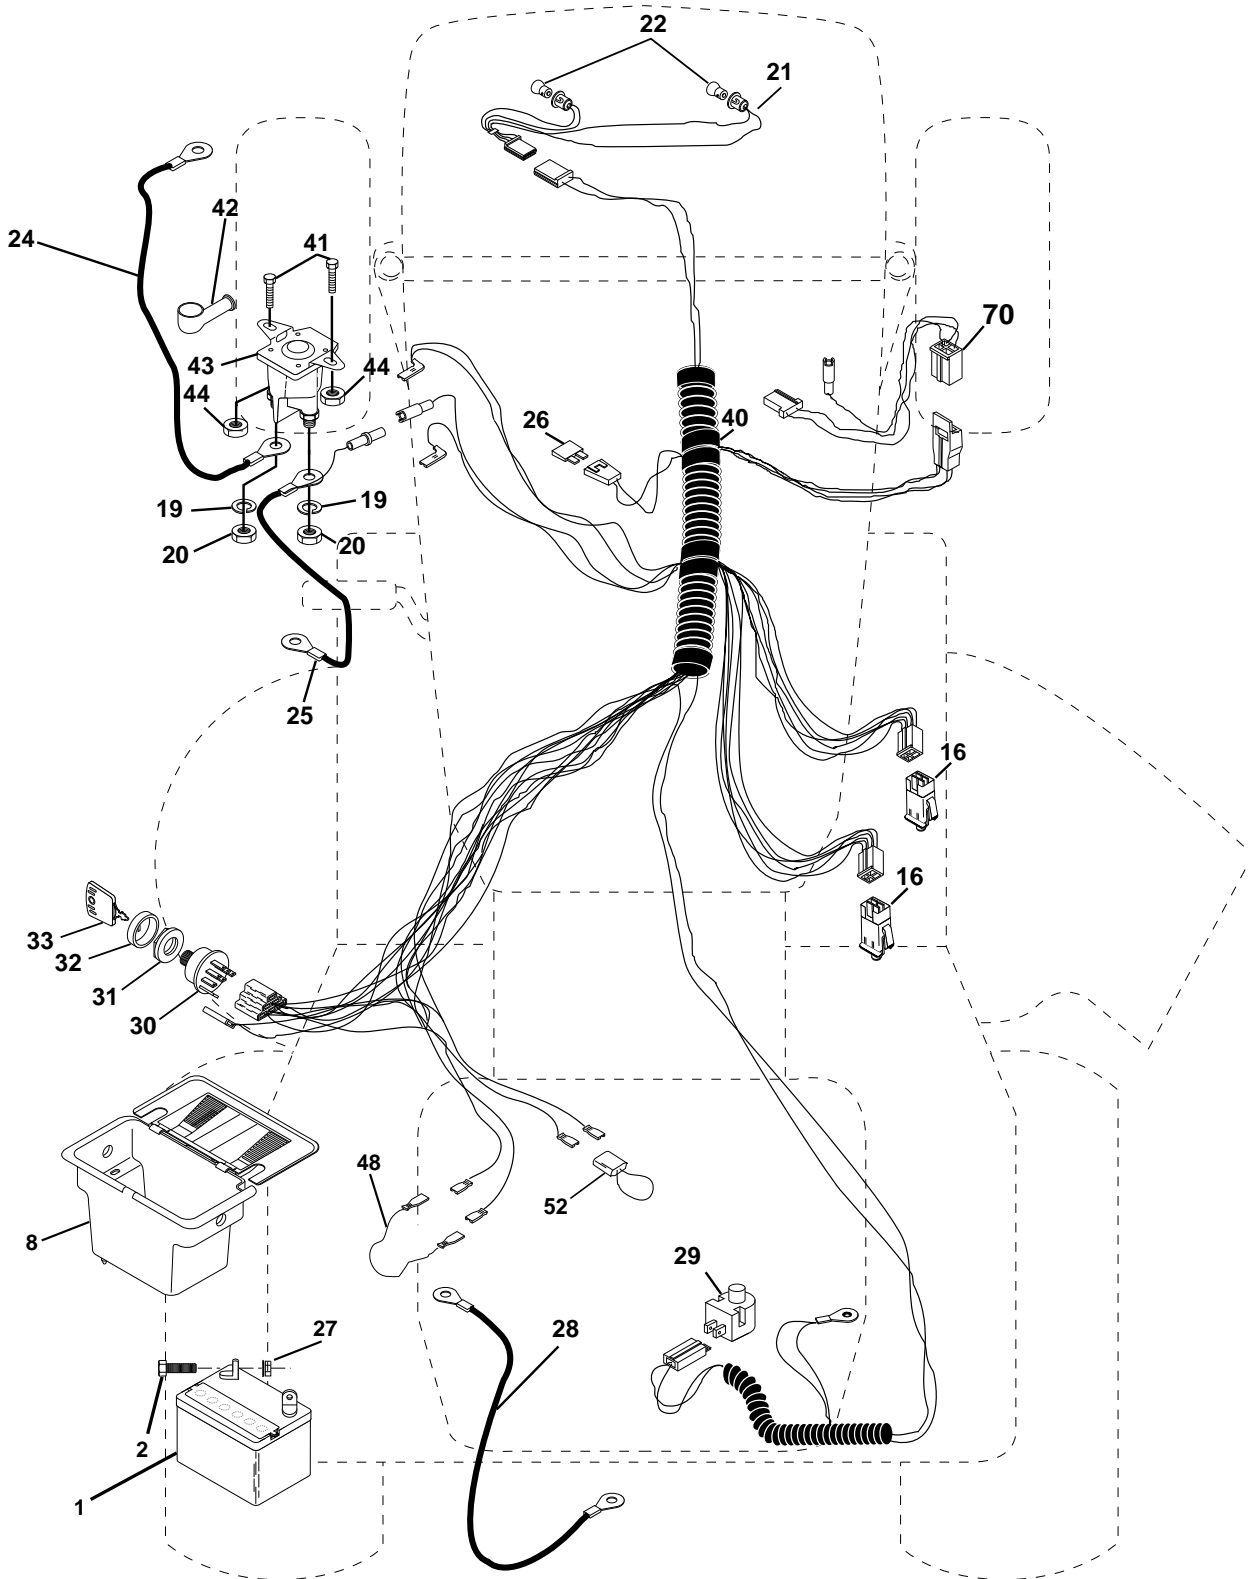

For Husqvarna Parts Call 606-678-9623 or 606-561-4983 REPAIR PARTS

TRACTOR - MODEL NO. LTH120 (954140003E), PRODUCT NO. 954 14 00-03
ELECTRICAL

For Husqvarna Parts Call 606-678-9623 or 606-561-4983

REPAIR PARTS

TRACTOR - MODEL NO. LTH120 (954140003E), PRODUCT NO. 954 14 00-03

ELECTRICAL

KEY NO.	PART NO.	DESCRIPTION
1	532144925	Battery 12 Volt 25 AMP
2	874760412	Bolt Hex Hd 1/4-20unc X 3/4
8	532156417	Case Battery Mech Hinge
16	532153664	Switch Interlock Push-In
19	810090400	Washer Lock 1/4
20	873350400	Nut Jam Hex 1/4-20 Unc
21	532136850	Harness Asm Light W/4152j
22	532004152	Bulb Light #1156
24	532124780	Cable Battery 6 Ga 11" red
25	532146147	Cable Battery 6 Ga 44" red w/16 wire
26	532108824	Fuse 30 AMP Auto Green
27	873510400	Nut Keps Hex 1/4-20 Unc
28	532124773	Cable Ground 6 Ga 12" black
29	532121305	Switch Plunger Nc Gray
30	532140301	Switch Ign 4 pos w/lights
31	532124211	Nut Ignition
32	532141226	Cover Sw Ignition
33	532122147	Key Ign Modelled Generic
40	532156442	Harness Ign.
41	871110408	Bolt Blk Fin Hex 1/4 - 20 x 1/2
42	532131563	Cover Terminal Red
43	532145673	Solenoid
44	873640400	Nut Keps Hex 1/4-20 Unc
48	532140844	Adapter Ammeter Rectangular
52	532141940	Protection Wire Loop
70	532140413	Harness, Eng. B&S Dual

NOTE: All component dimensions given in U.S. inches.
1 inch = 25.4 mm.