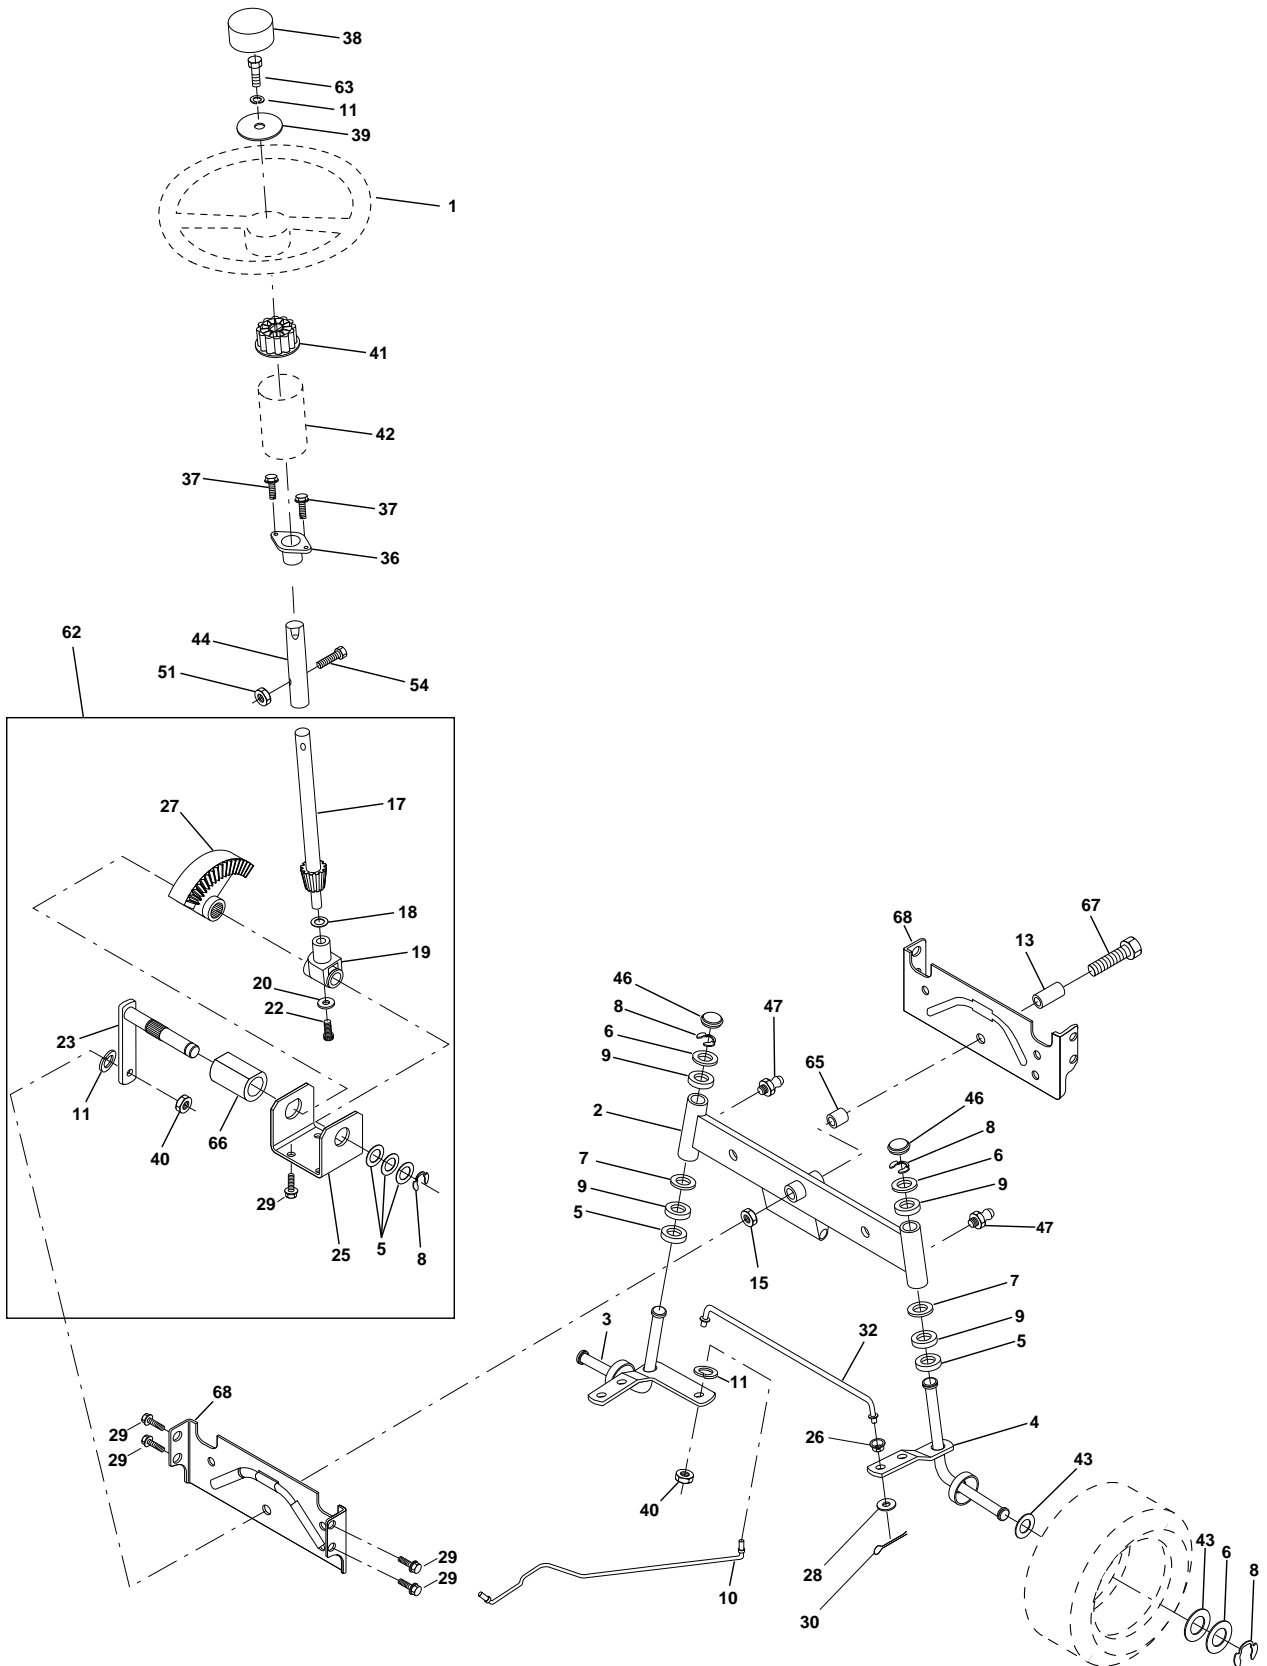

For Husqvarna Parts Call 606-678-9623 or 606-561-4983 REPAIR PARTS

TRACTOR - MODEL NO. LTH120 (954140003E), PRODUCT NO. 954 14 00-03
STEERING ASSEMBLY

For Husqvarna Parts Call 606-678-9623 or 606-561-4983

REPAIR PARTS

TRACTOR - MODEL NO. LTH120 (954140003E), PRODUCT NO. 954 14 00-03
STEERING ASSEMBLY

KEY NO.	PART NO.	DESCRIPTION
1	532124415	Wheel Steering
2	532154427	Axle Asm STMP Dropped STL
3	532156483	Spindle Asm LH
4	532157473	Spindle Asm RH
5	532124931	Bearing Race Thrust Harden
6	532121748	Washer 25/32 X 1-5/8 X 16 Ga
7	819272016	Washer 27/32 X 1-1/4 X 16 Ga
8	812000029	Ring Klip #t5304-75
9	532124937	Bearing Col Strg Blk
10	532156438	Link Drag Extended Stamp
11	810040600	Washer Lock Hvy Hlcl Spr 3/8
13	532154779	Bearing Axle STLT/GT
15	873901000	Nut Lock Flange 5/8-11 Unc
17	532156546	Shaft Asm Strg
18	532057079	Washer Thrust 515x 750x 033
19	532124035	Support Shaft
20	532126684	Washer Shim 1/4 X 5/8 X 062
22	871200410	Screw Hex Socket 1/4-20 x 5/8
23	532127501	Shaft Asm Pittman
25	532154406	Bracket Steering
26	532126847	Bushing Link Drag Blk LR
27	532136874	Gear Sector
28	819131416	Washer 13/32 X 7/8 X 16 Ga
29	817490612	Screw Thdrol 3/8-16x3/4 Ty-tt
30	876020412	Pin Cotter 1/8 X 3/4 Cad
32	532130465	Rod Tie Wire Form 19 75 Mech
36	532155099	Bushing Strg
37	532152927	Screw
38	532124416	Insert Cap Strg Wh Au
39	819133808	Washer 13/32 X 2-3/8 X 8 Ga
40	532124701	Lock nut
41	532100711	Adaptor Wheel Strg
42	532155092	Boot Steering Shaft
43	532121749	Washer 25/32 X 1 1/4 X 16 Ga
44	532153720	Extension Steering Shaft LR/LT
46	532121232	Cap Spindle Fr Top Blk
47	532124836	Fitting Grease
51	873800500	Nut Lock Hex w/Ins 5/16-18
54	874780520	Bolt Fin Hex 5/16-18 Unc x 1-1/4
62	532156594	Kit, Steering Assembly Svc
63	874780616	Bolt Fin Hex 3/8-16unc x 1 Gr. 5
65	532154780	Spacer Axle
66	532154404	Bearing Arm Pittman
67	874781044	Bolt, Fin Hex 5/8-11 UNC x 2-3/4
68	532154429	Axle, Brace

NOTE: All component dimensions given in U.S. inches.
1 inch = 25.4 mm.