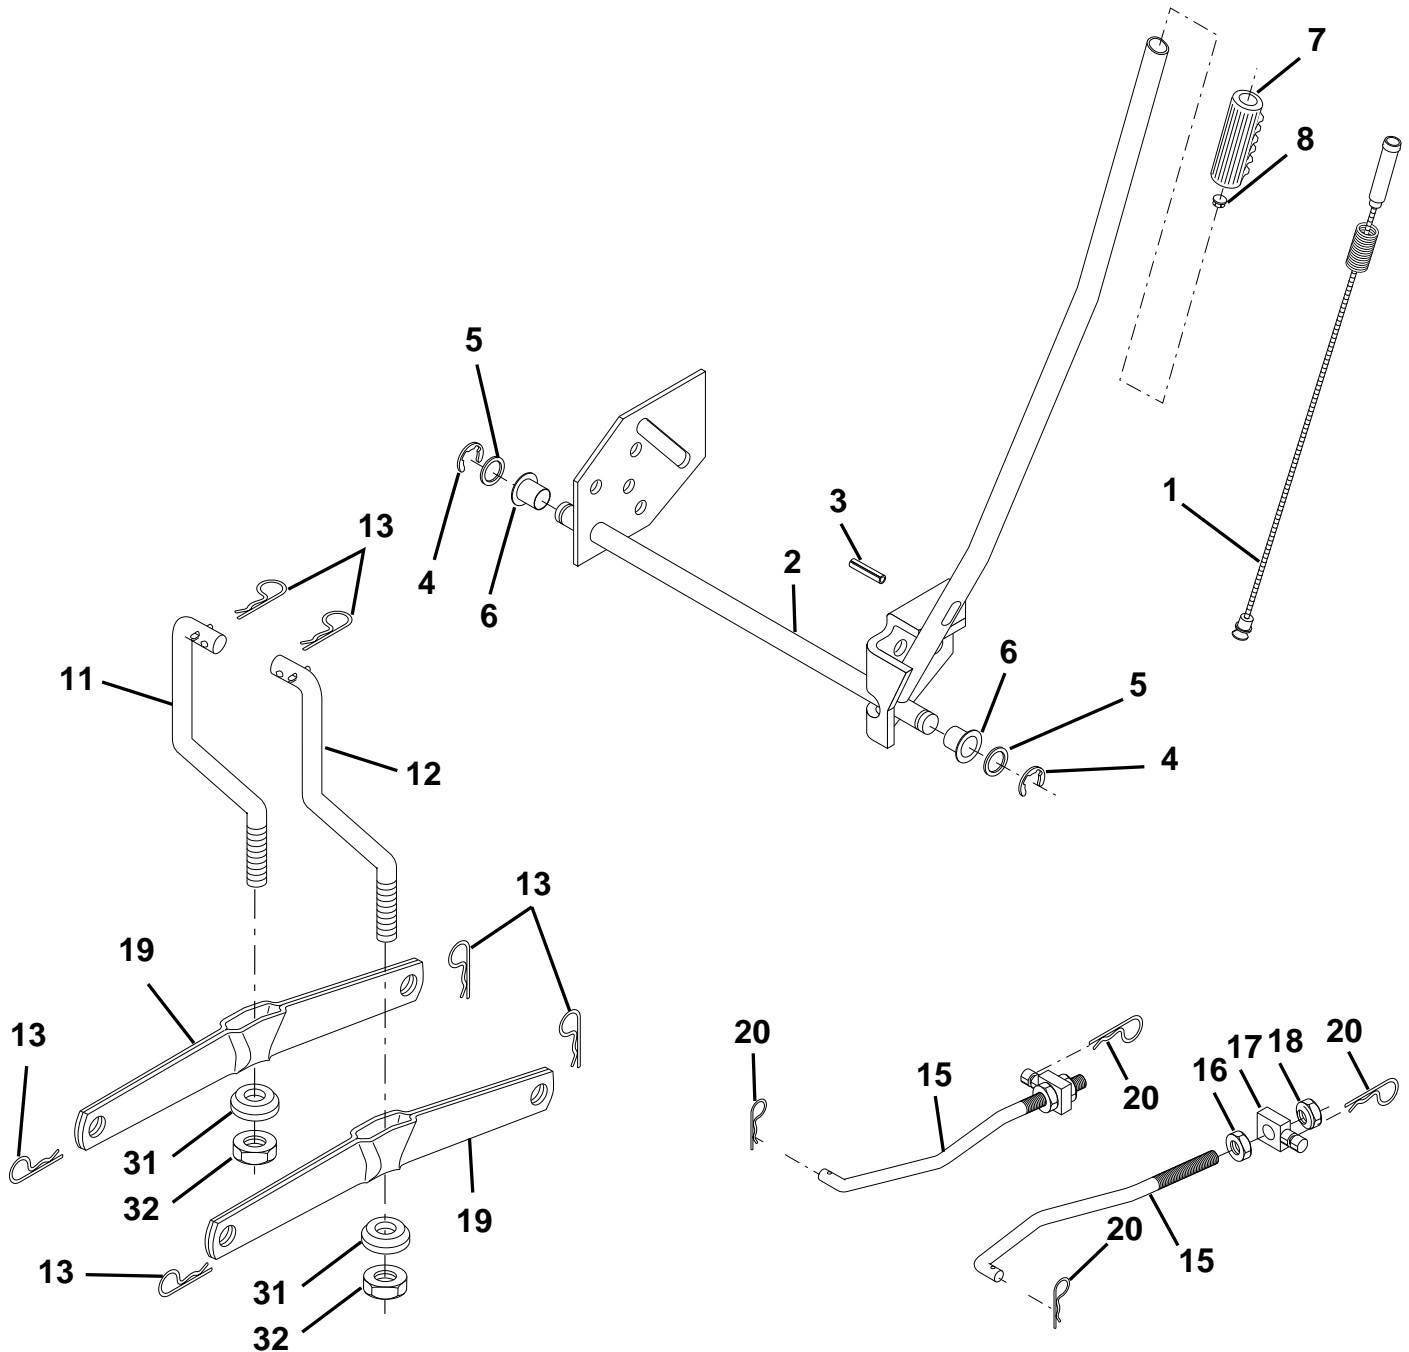

For Husqvarna Parts Call 606-678-9623 or 606-561-4983
REPAIR PARTS

TRACTOR - MODEL NO. LTH120 (954140003E), PRODUCT NO. 954 14 00-03
MOWER LIFT

For Husqvarna Parts Call 606-678-9623 or 606-561-4983

REPAIR PARTS

TRACTOR - MODEL NO. LTH120 (954140003E), PRODUCT NO. 954 14 00-03
MOWER LIFT

KEY NO.	PART NO.	DESCRIPTION
1	532159460	Wire Asm Inner W/plunger LT
2	532159471	Shaft Asm Lift
3	532105767	Pin Groove
4	812000002	E Ring #5133-62
5	819211621	Washer PLTD 21/32 X 1 X 21ga
6	532120183	Bearing Nylon Blk 629 Id
7	532109413	Grip Handle Bicycle
8	532124526	Button Plunger Black
11	532139865	Link Lift LH
12	532139866	Link Lift RH
13	532124670	Retainer Spring
15	532127218	Link Front
16	873350800	Nut Jam Hex 1/2-13 Unc
17	532130171	Trunnion Blk Zinc
18	873680800	Nut Crownlock 1/2-13 Unc
19	532139868	Arm Suspension Rear
20	532163552	Spring, Retainer
31	532140302	Bearing Pvt. Lift Spherical
32	873540600	Nut Crownlock 3/8-24

NOTE: All component dimensions given in U.S. inches
1 inch = 25.4 mm