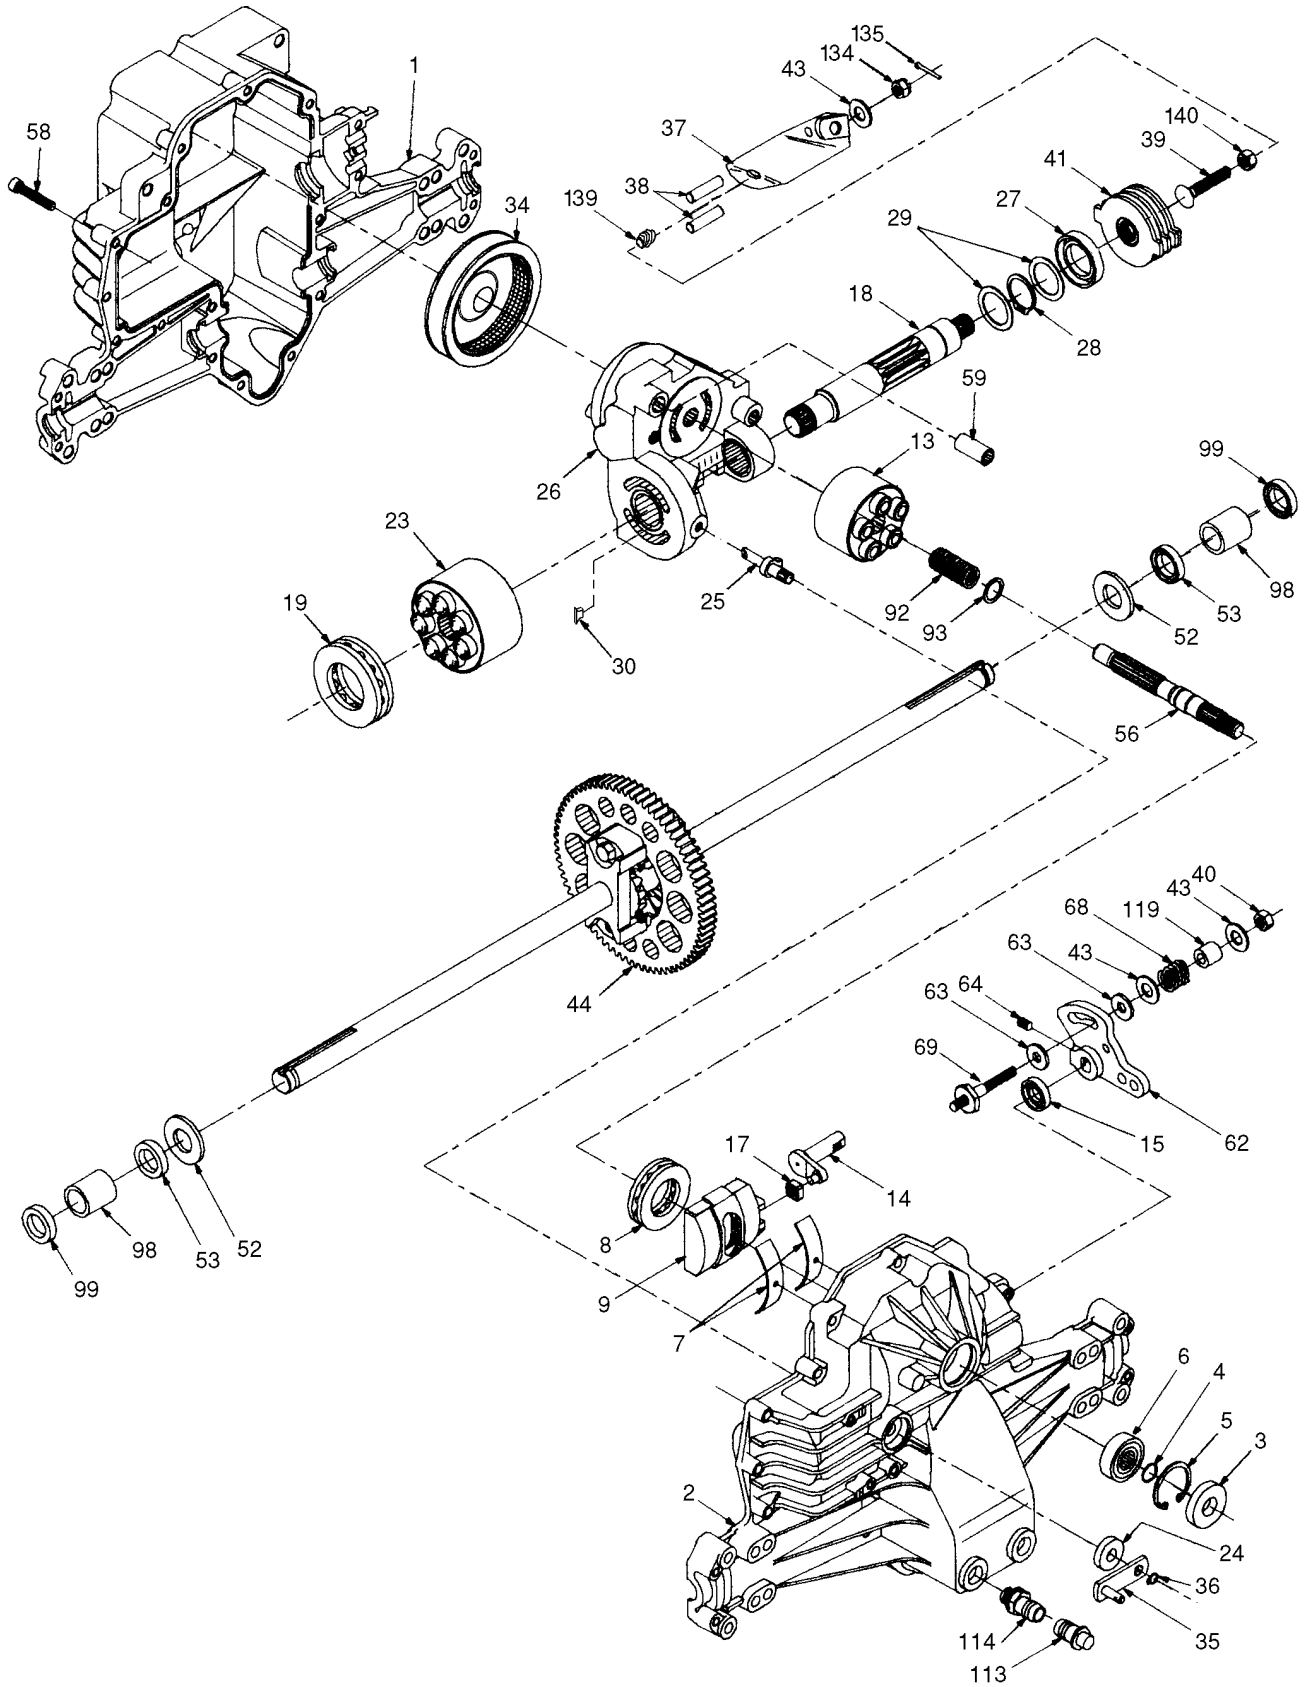

For Husqvarna Parts Call 606-678-9623 or 606-561-4983

REPAIR PARTS

TRACTOR - MODEL NO. LTH120 (954140003E), PRODUCT NO. 954 14 00-03
MOWER LIFT

KEY NO.	PART NO.	DESCRIPTION
1	532159460	Wire Asm Inner W/plunger LT
2	532159471	Shaft Asm Lift
3	532105767	Pin Groove
4	812000002	E Ring #5133-62
5	819211621	Washer PLTD 21/32 X 1 X 21ga
6	532120183	Bearing Nylon Blk 629 Id
7	532109413	Grip Handle Bicycle
8	532124526	Button Plunger Black
11	532139865	Link Lift LH
12	532139866	Link Lift RH
13	532124670	Retainer Spring
15	532127218	Link Front
16	873350800	Nut Jam Hex 1/2-13 Unc
17	532130171	Trunnion Blk Zinc
18	873680800	Nut Crownlock 1/2-13 Unc
19	532139868	Arm Suspension Rear
20	532163552	Spring, Retainer
31	532140302	Bearing Pvt. Lift Spherical
32	873540600	Nut Crownlock 3/8-24

NOTE: All component dimensions given in U.S. inches
1 inch = 25.4 mm

For Husqvarna Parts Call 606-678-9623 or 606-561-4983 REPAIR PARTS

TRACTOR - MODEL NO. LTH120 (954140003E), PRODUCT NO. 954 14 00-03
HYDRO GEAR TRANSAXLE - MODEL NUMBER 319-0500