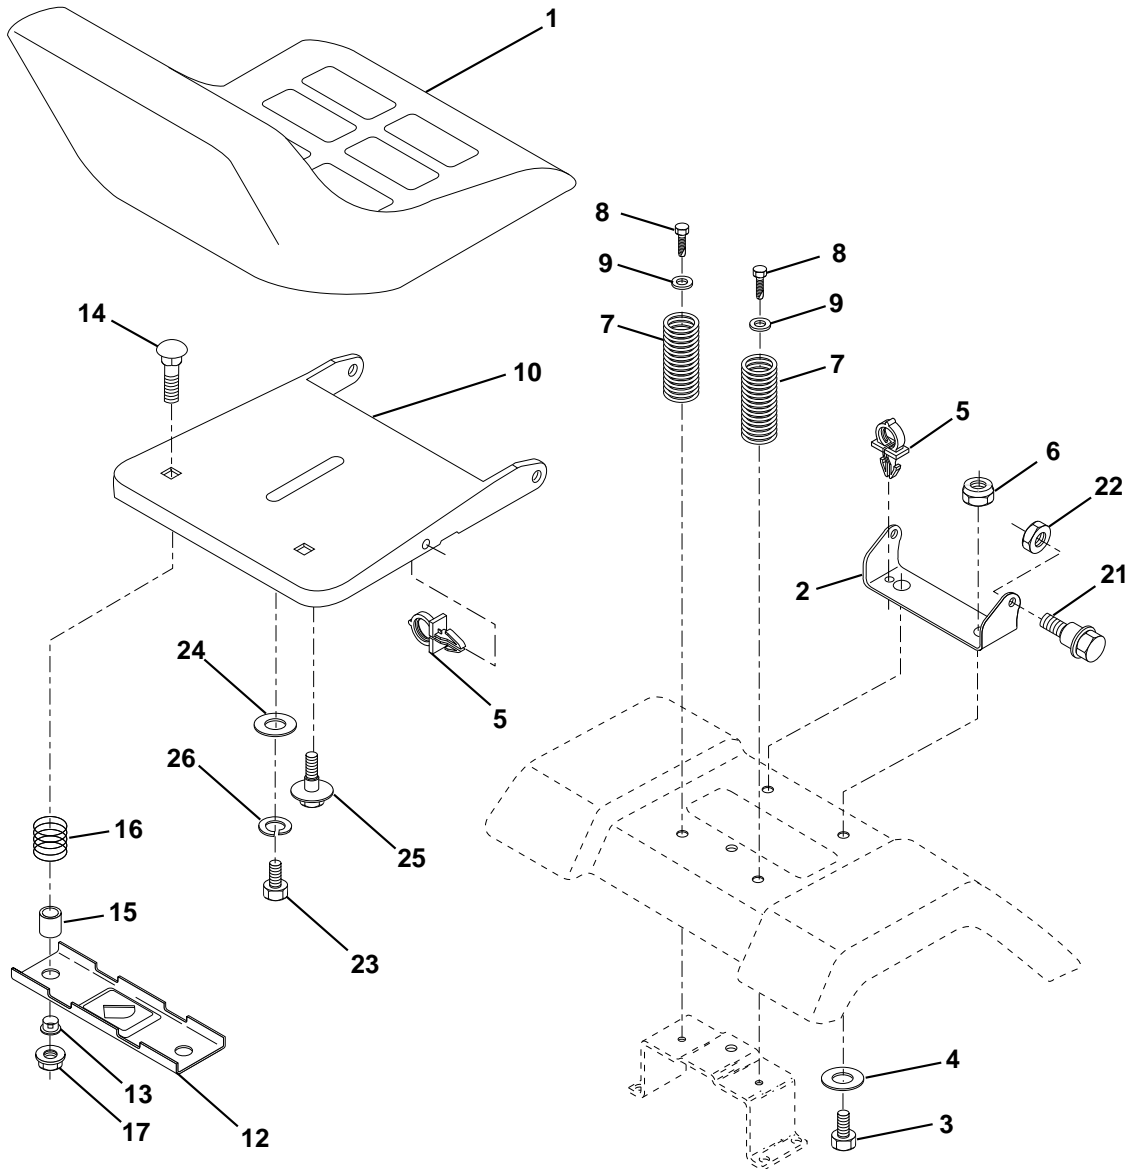

For Husqvarna Parts Call 606-678-9623 or 606-561-4983 REPAIR PARTS

TRACTOR - MODEL NO. LTH120 (954140003E), PRODUCT NO. 954 14 00-03
SEAT ASSEMBLY

KEY PART NO. NO.

DESCRIPTION

1	532140838	Seat
2	532140551	Bracket Pivot Seat 8 720
3	874760616	Bolt Fin Hex 3/8-16unc X 1
4	819131610	Washer 13/32 X 1 X 10 Ga
5	532145006	Clip Push-In
6	873800600	Nut Hex w/Ins. 3/8-16 Unc
7	532124181	Spring Seat Cprsn 2 250 Blk Zi
8	817490616	Screw Thdrol 3/8-16 X 1 Ty-tt
9	819131614	Washer 13/32 X 1 X 14 Ga.
10	532155925	Pan Seat
12	532121246	Bracket Mounting Switch
13	532121248	Bushing Snap Blk Nyl 50 Id

KEY PART NO. NO.

DESCRIPTION

14	872050412	Bolt Rdhd Sqnk 1/4-20x1-1/2
15	532134300	Spacer Split 28x 96 Yel Zinc
16	532121250	Spring Cprsn 1 27 Blk Pnt
17	532123976	Nut Lock 1/4 Lge Flg Gr 5 Zinc
21	532153236	Bolt Shoulder 5/16-18 Unc
22	873800500	Nut Hex Lock W/Ins 5/16-18
23	874780814	Bolt, Hex Head, Fin 1/2-13 x 7/8 Grade 5
24	819171912	Washer 17/32 X 1-3/16 X 12 Ga.
25	532127018	Bolt Shoulder 5/16-18 X 62
26	810040800	Washer Lock

NOTE: All component dimensions given in U.S. inches.
1 inch = 25.4 mm