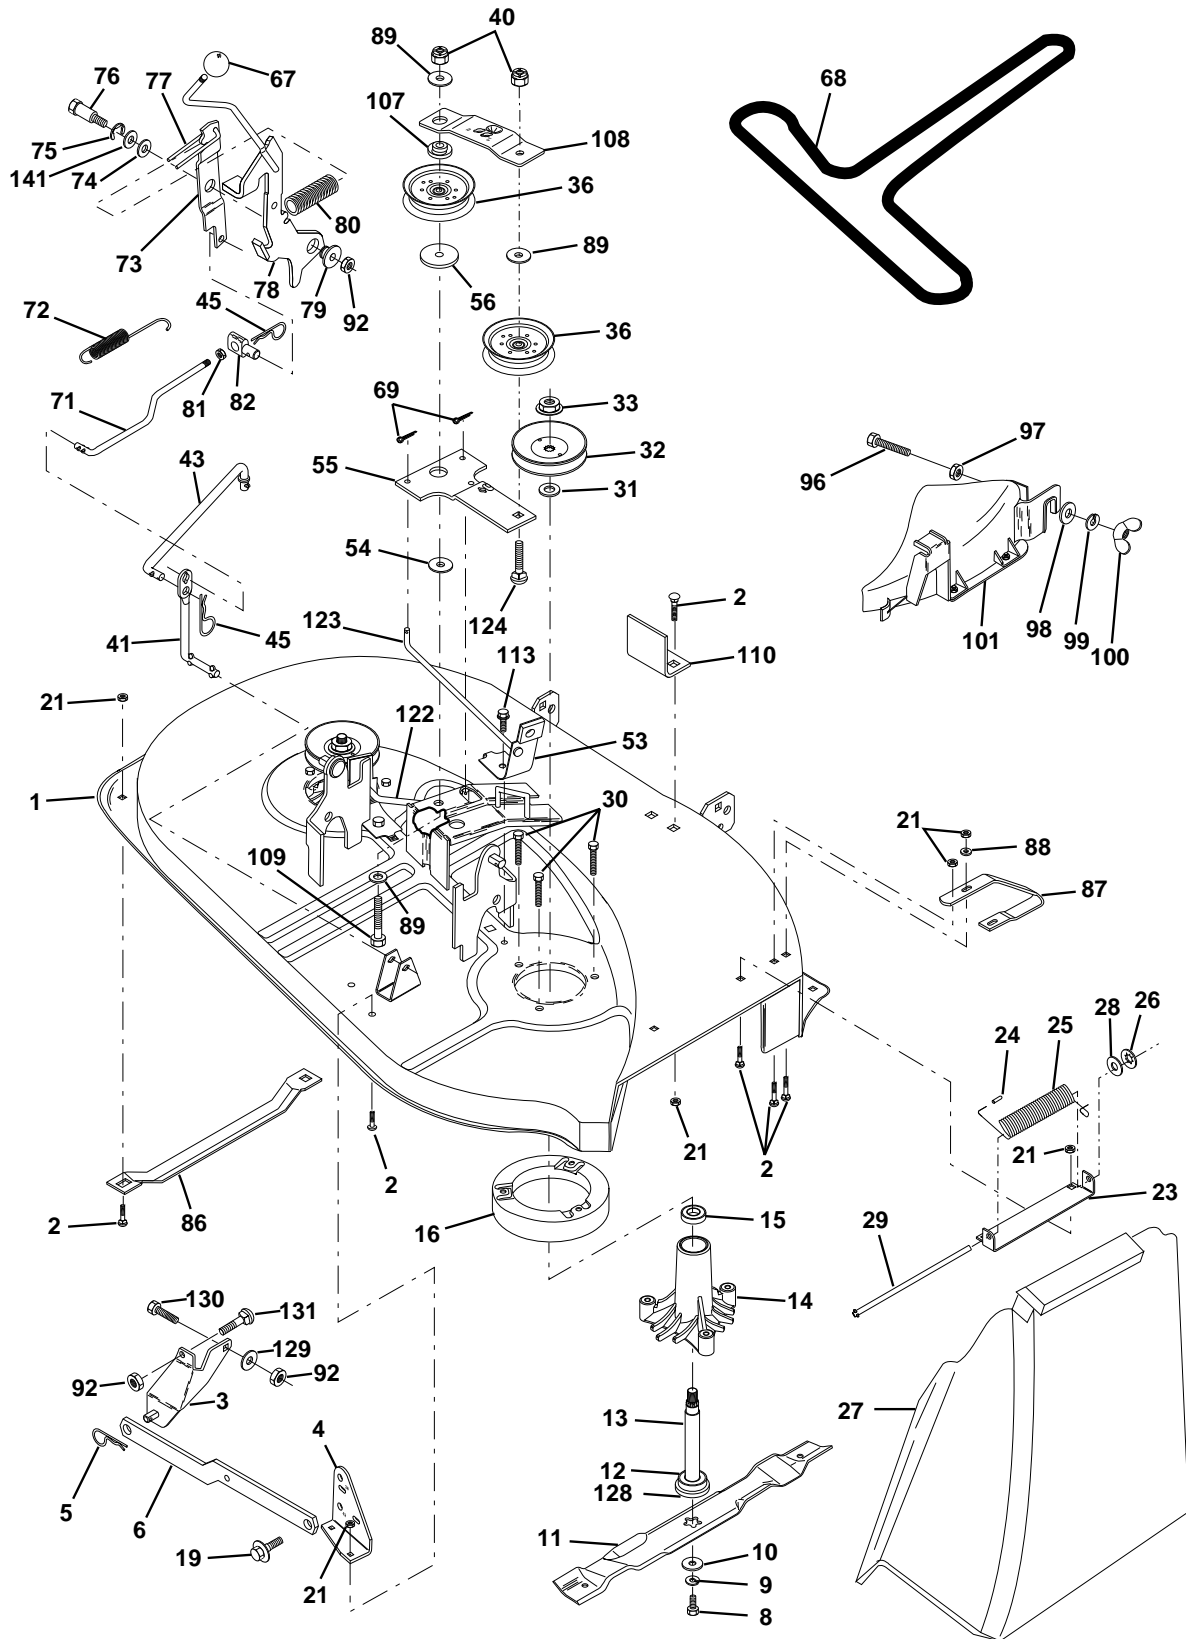

NOTE: All component dimensions given in U.S. inches
1 inch = 25.4 mm

For Husqvarna Parts Call 606-678-9623 or 606-561-4983 REPAIR PARTS

TRACTOR - MODEL NO. LTH120 (954140003E), PRODUCT NO. 954 14 00-03
MOWER DECK