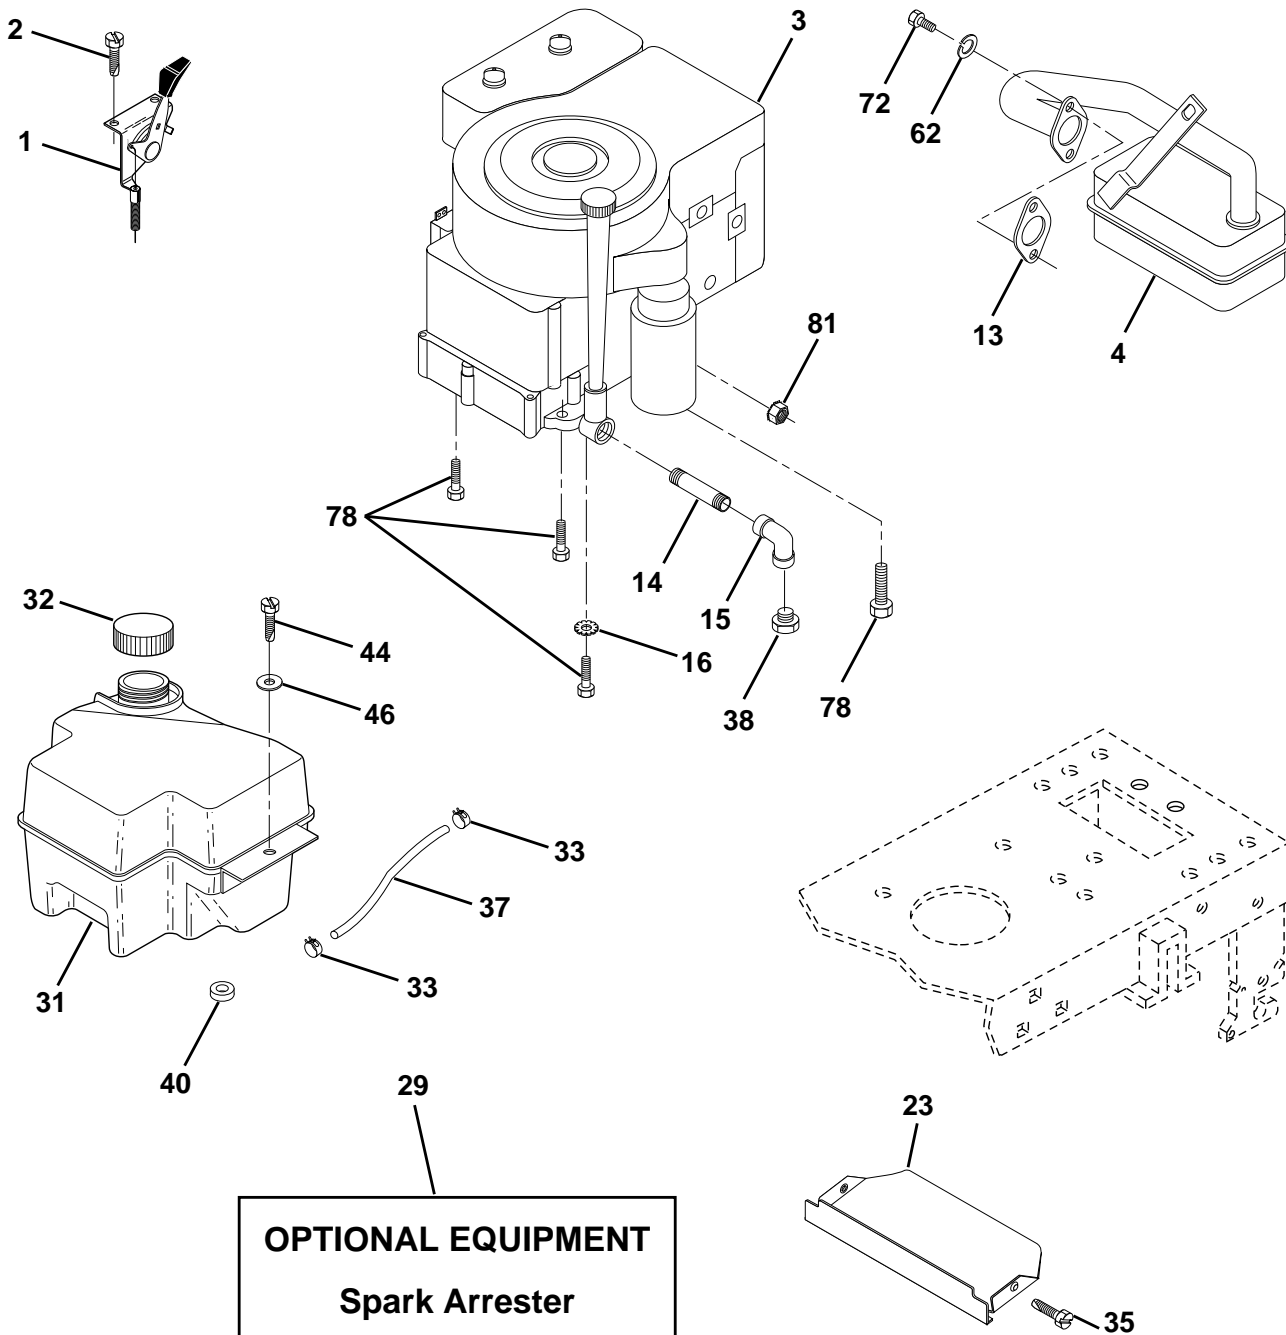

For Husqvarna Parts Call 606-678-9623 or 606-561-4983 REPAIR PARTS

TRACTOR - MODEL NO. LTH120 (954140003E), PRODUCT NO. 954 14 00-03
ENGINE

For Husqvarna Parts Call 606-678-9623 or 606-561-4983

REPAIR PARTS

TRACTOR - MODEL NO. LTH120 (954140003E), PRODUCT NO. 954 14 00-03
ENGINE

KEY NO.	PART NO.	DESCRIPTION
1	532140310	Control Th/ch 23 5 LH Flag
2	817720410	Screw Hex Thd Cut 1/4-20x5/8 T
3	-----	Engine, Briggs 289707
4	532137348	Muffler LT B&S 12/12.5/13HP
13	532165291	Gasket Eng 1 313 Id Tin Plated
14	813280324	Nipple Pipe 3/8 Npt X 3"
15	813200300	Elbow Std 90 Degree 3/8-18 Npt
16	811050600	Washer Lock Ext Tooth 3/8
23	532159880	shield Brn/Dbr Guard
29	532137180	Kit Spark Arrestor (Flat Scrn)
31	532161911	Tank Fuel Front 2 00
32	532140527	Cap Asm Fuel W/sym Vented
33	532123487	Clamp Hose Black
35	817490512	Screw
37	532137040	Line Fuel 20"
38	-----	Plug Oil Drain (Order From Engine Manufacturer)
40	532124028	Bushing Snap Nyl Blk Fuel Line
44	817490412	Screw Hexwsh Thdrol 1/4-20x3/4
46	819091416	Washer 9/32 X 7/8 X 16 Ga
62	810040500	Washer Lock Hvy Hlcl Spr 5/16
72	871070512	Screw Hexhd Cap 5/16-18x 3/4
78	817490620	Screw Thdrol 3/8-16x1-1/4 TYTT
81	532128861	Nut Flange 1/4-20 Starter Nut

NOTE: All component dimensions given in U.S. inches
1 inch = 25.4 mm