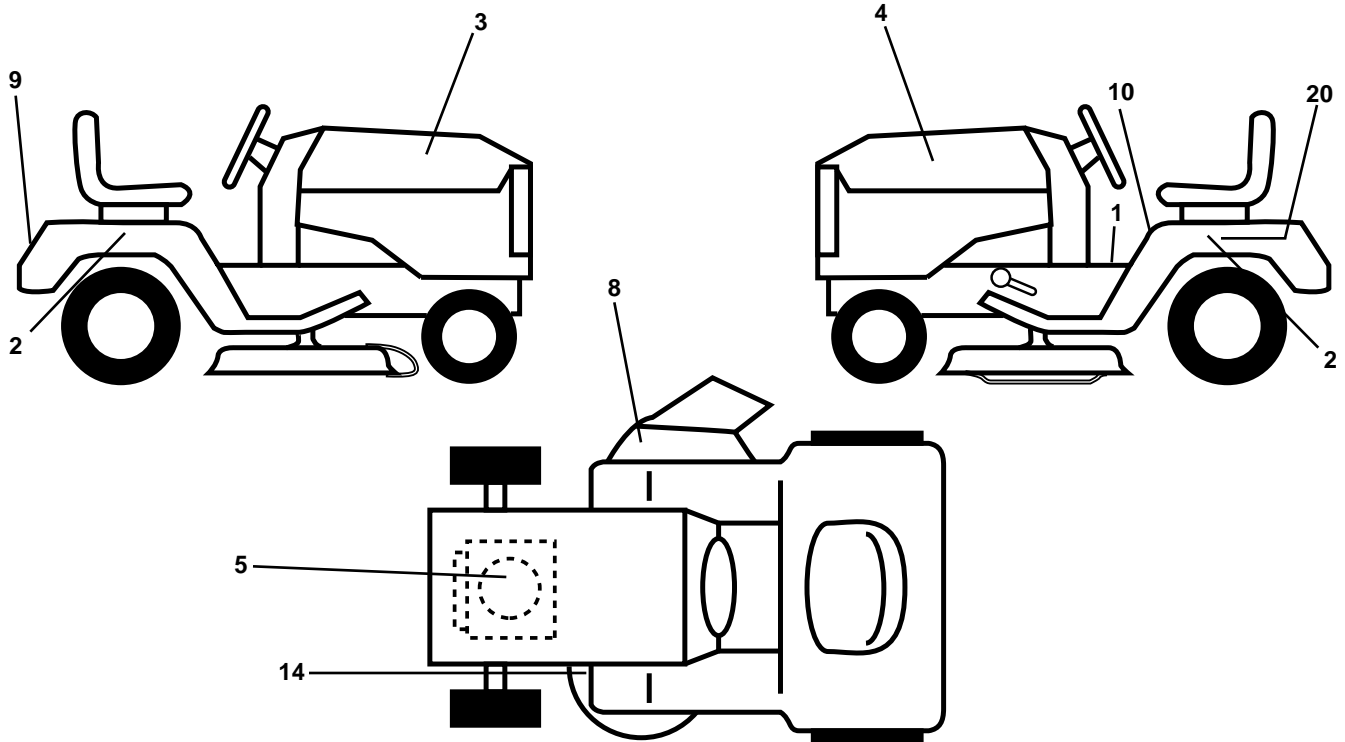

For Husqvarna Parts Call 606-678-9623 or 606-561-4983

REPAIR PARTS

TRACTOR - MODEL NO. LTH120 (954140003E), PRODUCT NO. 954 14 00-03

DECALS

KEY NO.	PART NO.	DESCRIPTION
1	532157032	Decal Oper. Step Thru Eng/Fr
2	532157007	Decal Fender Auto Husq Radius
3	532157193	Decal Hood RH
4	532157195	Decal Hood LH
5	532166100	Decal HP Engine
8	532137259	Decal Warning
9	532150617	Decal Fender Husq
10	532157140	Decal Fender Danger Eng/Fr
14	532136832	Decal V-Belt Schematic
20	532145005	Decal Bat Dan/Psn

KEY NO.	PART NO.	DESCRIPTION
--	532154515	Pad Footrest LH STLT
--	532154516	Pad Footrest RH STLT
--	532138311	Decal Handle Lft Height Adjust
--	532142341	Decal Drawbar Cntrl Mvt Hyd
--	532166305	Manual Owner's (English)
--	532166307	Manual Owner's (French)
Available accessories not included with tractor:		
--	MK380	Mulcher Kit with Blades
--	C38	Grass Catcher