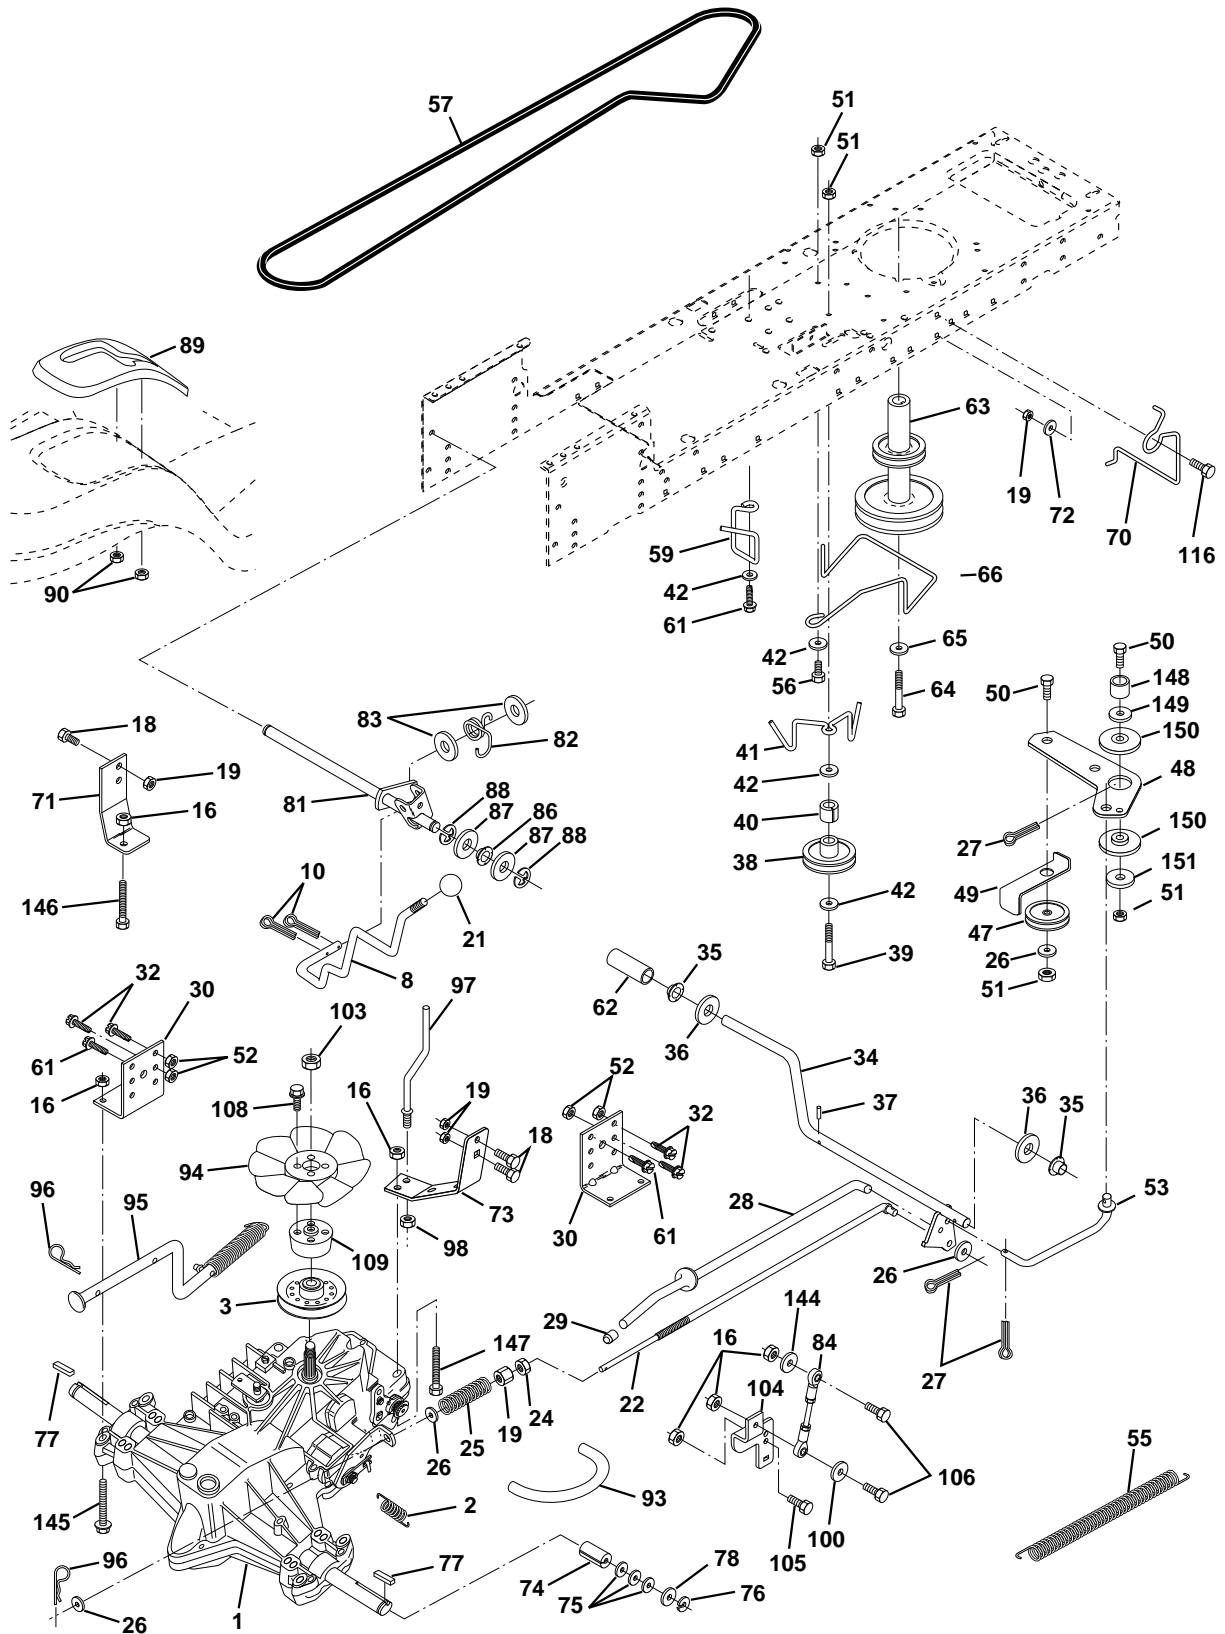

For Husqvarna Parts Call 606-678-9623 or 606-561-4983 REPAIR PARTS

TRACTOR - MODEL NO. LTH120 (954140003E), PRODUCT NO. 954 14 00-03
DRIVE

For Husqvarna Parts Call 606-678-9623 or 606-561-4983

REPAIR PARTS

TRACTOR - MODEL NO. LTH120 (954140003E), PRODUCT NO. 954 14 00-03

DRIVE

KEY NO.	PART NO.	DESCRIPTION	KEY NO.	PART NO.	DESCRIPTION
1	532140607	Transaxle (See Breakdown) Hydro Gear, Model No. 319-0500	65	810040700	Washer
2	532142431	Spring, Return, Brake	66	532154778	Keeper Belt Engine Hydro
3	532144698	Pulley, Transaxle	70	532134683	Guide Belt Mower Drive RH
8	532154792	Rod Shift Fender STLT	71	532141417	Strap Torque Lh Hydro
10	876020416	Pin Cotter 1/8 x 1 CAD	72	819132012	Washer 13/32 x 1-1/4 x 12 Ga.
16	873800500	Nut Lock Hex W/Ins. 5/16-18 Unc P	73	532141418	Strap Torque Rh Hydro
18	874780616	Bolt Fin Hex 3/8-16 Unc x 1 Gr. 5	74	532121199	Spacer, Split
19	873800600	Nut Lock Hex W/Wsh 3/8-16 Unc	75	532121749	Washer 25/32 x 1-1/4 x 16 Gauge
21	532121274	Knob, Duckhead 1/2-13	76	812000001	E-Ring
22	532145627	Rod, Brake Hydro	77	532123583	Key, Square
24	873350600	Nut	78	532121748	Washer 25/32 x 1-5/8 x 16 Gauge
25	532106888	Spring, Brake Rod	81	532156048	Shaft Asm. Cross Hydro
26	819131316	Washer	82	532123782	Spring Torsion T/A
27	876020412	Pin Cotter 1/8 x 3/4 CAD.	83	819171216	Washer 17/32 x 3/4 x 16 Ga.
28	532145204	Rod, Parking Brake	84	532141423	Rod, Tie Hydro
29	532071673	Cap, Parking Brake	86	532157480	Bushing
30	532130807	Bracket, Transaxle	87	819212016	Washer 21/32 x 1-1/4 x 16 Ga.
32	874760512	Bolt Hex Hd 5/16-18 Unc x 3/4	88	812000008	Ring Klip #5304-62
34	532155071	Shaft, Foot Pedal	89	532166510	Console, Shift
35	532120183	Bearing, Nylon	90	532124346	Nut, Self-Thd Wsh-hd 1/4 Zinc
36	819211616	Washer	93	532142564	Line Fuel Hydro 4"
37	532124963	Pin, Roll	94	532140462	Fan, Hydro 7"
38	532131494	Pulley, Idler, Flat	95	532144643	Control Asm Bypass Hydro
39	874760644	Bolt	96	532124788	Retainer Spring 1" Zinc/Cad
40	532124965	Spacer, Split	97	532144201	Keeper Belt Rh Hydro
41	532165692	Keeper, Belt Idler	98	873510600	Nut Keps Hex 3/8-16 Unc
42	819131312	Washer 13/32 x 13/16 x 12 Gauge	100	819111216	Washer 11/32 x 3/4 x 16 Ga.
47	532127783	Pulley, Idler, V-Groove	103	873940800	Nut Nylon Insert 1/2-20 Unf.
48	532154407	Bellcrank Clutch Grnd Prv STL	104	532141421	Arm, Control Hydro
49	532123205	Retainer, Belt	105	871070516	Screw Cap Hex 5/16 x 18 x 1
50	874760624	Bolt	106	874780520	Bolt Fin Hex 5/16-18 Unc x 1-1/4
51	873680600	Nut	108	817541026	Screw Hex Wh Hd #10-24 x
52	873680500	Nut Crownlock 5/16-18	109	532145098	Adaptor Fan Hydro LT Hyd Alum
53	532105710	Link, Clutch	116	872110610	Bolt Rdhd Sq. Neck 3/8-16 x 1.25
55	532105709	Spring, Return, Clutch	144	819111016	Washer 11/32 x 5/8 x 16 Ga.
56	874760620	Bolt Fin Hex 3/8-16 UNC x 1-1/4	145	874490540	Bolt Hex Flghd 5/16-18 x Gr. 5
57	532141416	V-Belt, Ground Drive	146	874490536	Bolt Hex Flghd 5/16-18 x 2-1/4
59	532140312	Keeper, Center Span	147	874490524	Bolt hex Flghd 5/16-18 x 1-1/2
61	817490612	Screw Thdrol. 3/8-16 x 3/4 Ty. TT	148	532159103	Spacer
62	532124872	Cover, Pedal	149	532122052	Spacer Retainer PM Mower
63	532140186	Pulley, Engine	150	532150935	Bushing Nylon Collered
64	871170764	Bolt Hex 7/16-20 x 4 Gr 5	151	819133210	Washer 13/32 x 2 x 10 Ga.

NOTE: All component dimensions give in U.S. inches.
1 inch = 25.4 mm.