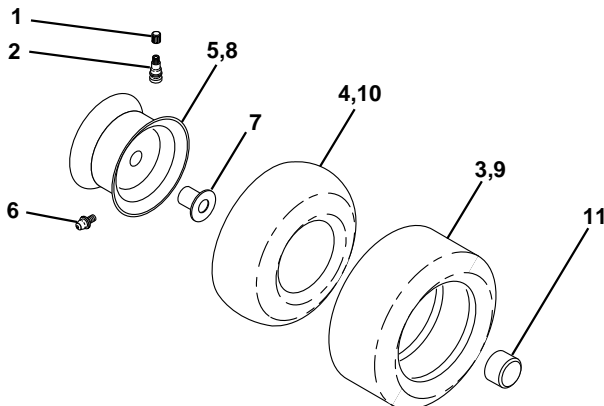

WHEELS & TIRES

KEY NO.	PART NO.	DESCRIPTION
1	532059192	Cap Valve Tire
2	532065139	Stem Valve
3	532106222	Tire F Ts 15 X 6 0 - 6 Service
4	532059904	Tube Front (Service Item Only)
5	532138336	Rim Asm 6"front Silver Service
6	532124957	Fitting Grease (Front Wheel Only)
7	532124959	Bearing Flange (Front Wheel Only)
8	532138337	Rim Asm 8"rear Silver Service
9	532124635	Tire R Ts 18x8 5-8 C Service
10	532124926	Tube Rear (Service Item Only)
11	532104757	Cap Axle Blk 1 50 X 1 00
--	532144334	Sealant, Tire (10 oz. Tube)

NOTE: All component dimensions given in U.S. inches
1 inch = 25.4 mm