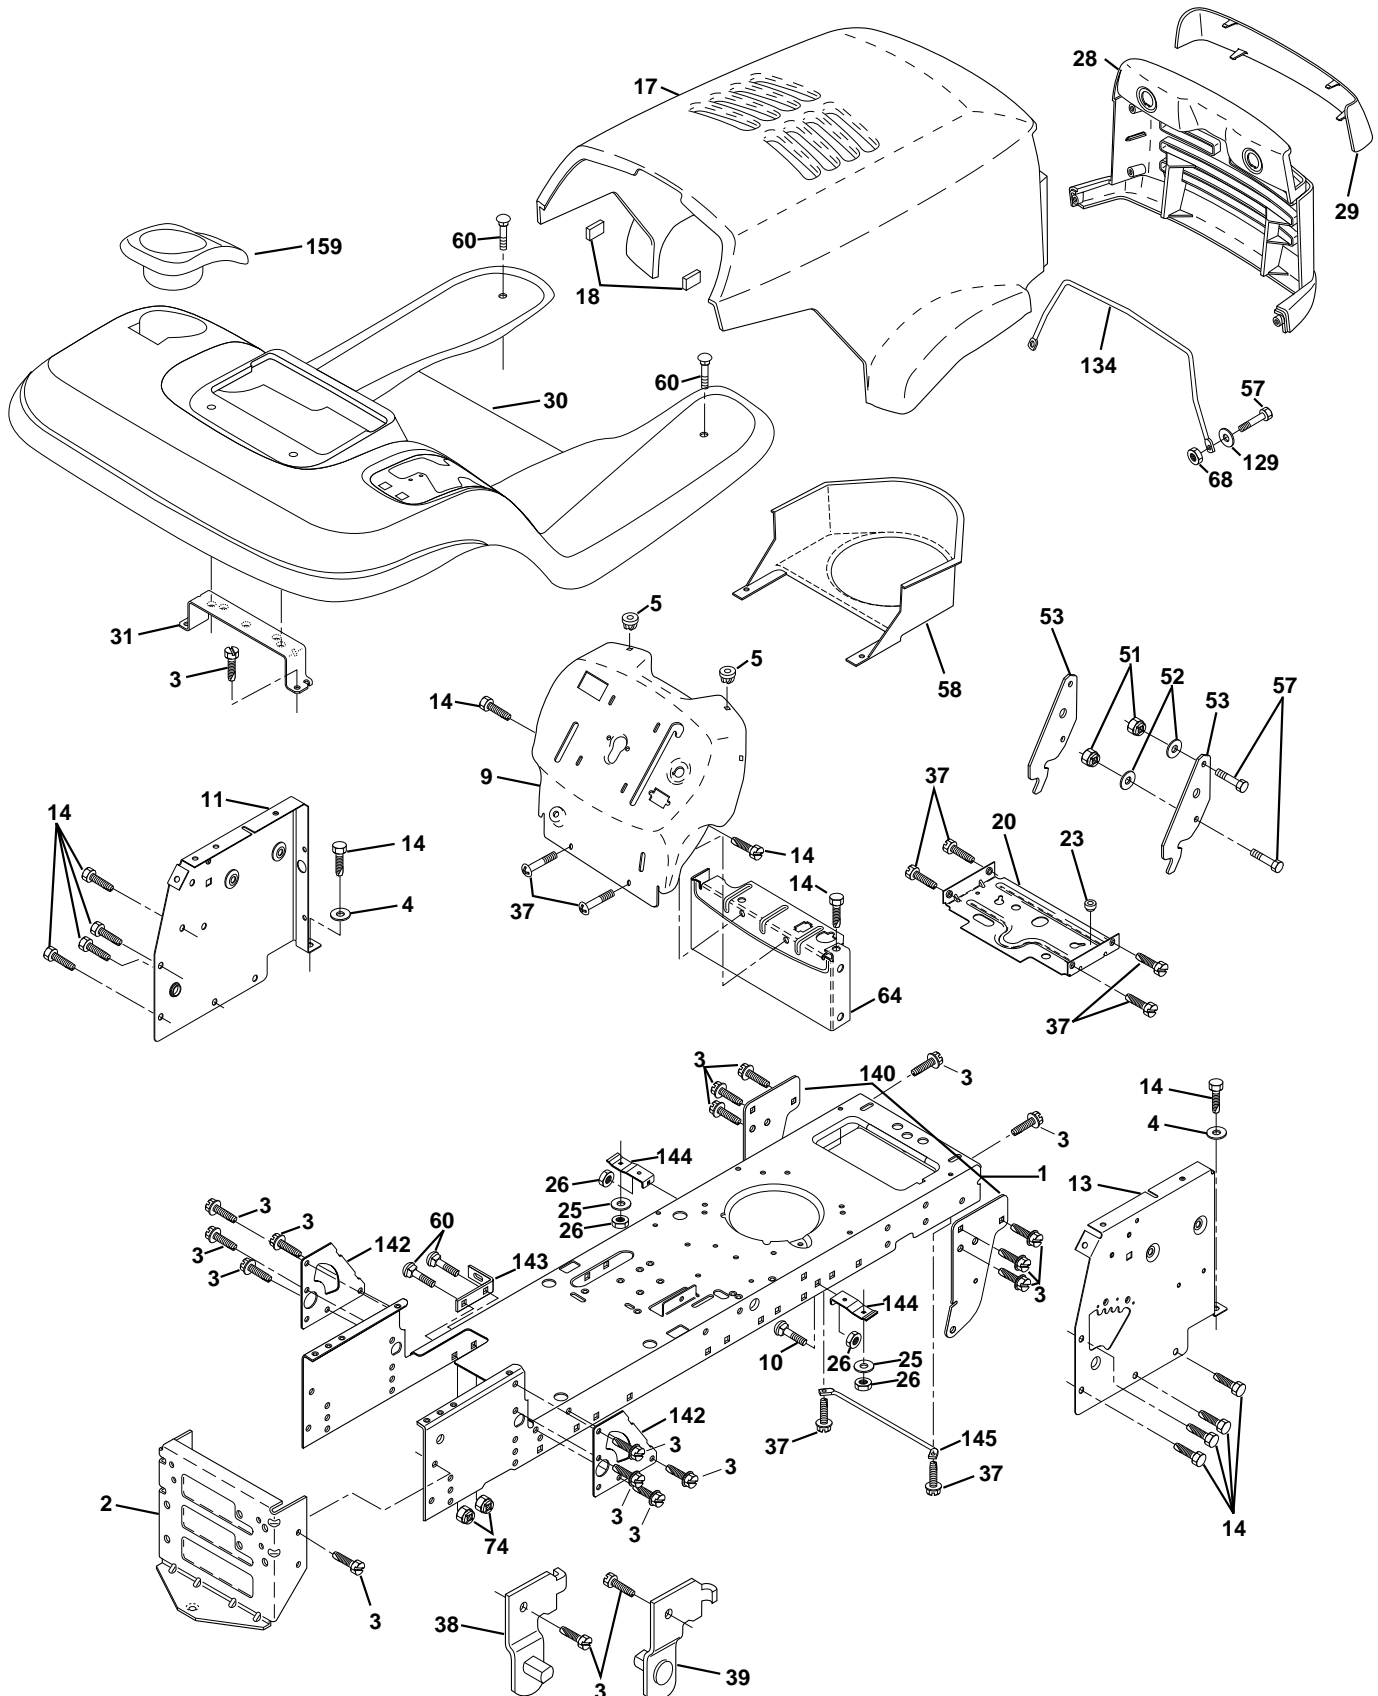

For Husqvarna Parts Call 606-678-9623 or 606-561-4983

REPAIR PARTS

TRACTOR - MODEL NO. LTH120 (954140003E), PRODUCT NO. 954 14 00-03

CHASSIS AND ENCLOSURES

KEY NO.	PART NO.	DESCRIPTION
1	532160392	Chassis Weldment
2	532140356	Drawbar, Stretch
3	817490612	Screw Thdrol 3/8-16x3/4 Ty-tt
4	819131216	Washer 13/32 x 3/4 x 16 Ga.
5	532155272	Bumper Hood/Dash
9	532162742	Dash P/L M, N/AMM N/HM
10	872140608	Bolt Carriage 3/8-16 x 1
11	532155927	Panel Dash Lh
13	532157262	Panel Dash Rh
14	817490608	Screw Thdrol 3/8-16x1/2 Ty-tt
17	532165378	Hood LT/PL Husqvarna
18	532126938	Bumper Hood
20	532156437	Plate Mtg Battery Fuel Tank Fr
23	532124028	Bushing
25	819131312	Washer 13/32 X 13/16 X 12 Ga
26	873800600	Nut Lock Hex W/Ins 3/8-16 Unc
28	532165379	Grille LT/PL Husqvarna
29	532165380	Lens LT/PL Husqvarna
30	532166505	Fender Footrest STLT Pnt
31	532139976	Bracket Support Fender
37	817490508	Screw Thdrol 6/16-18 x 1/2 TYT
38	532139886	Bracket, Asm. Pivot, L.H., Mower Rear
39	532139887	Bracket, Asm. Pivot, R.H., Mower Rear
51	873800400	Nut Lock Hex W/Ins 1/4-20
52	819091416	Washer 9/32 x 7/8 x 16 Ga.
53	532150067	Bracket Pnt. Pick off LT/PL Husqvarna
57	874780412	Bolt Hex 1/4-20 x 3/4
58	532150127	Air Duct Engine P/L
60	872140606	Bolt Rdhd Sqnk 3/8-16unc x 3/4
64	532154798	Dash Lower STLT
68	873510400	Nut Keps Hex 1/4-20unc
74	873680600	Nut Crownlock 3/8-16 UNC
129	819091016	Washer 9/32 x 5/8 x 16 Ga.
134	532160219	Rod Support Hood LT/PL Husq.
140	532158418	Bracket Suspension Front
142	532165867	Plate Reinforcement STLT
143	532154966	Bracket Swaybar Chassis
144	532154207	Bracket Pnt Footrest STLT
145	532156524	Rod Pivot Chassis/Hood
159	532166508	Cupholder Stlt Grey
- -	532005479	Plug Button