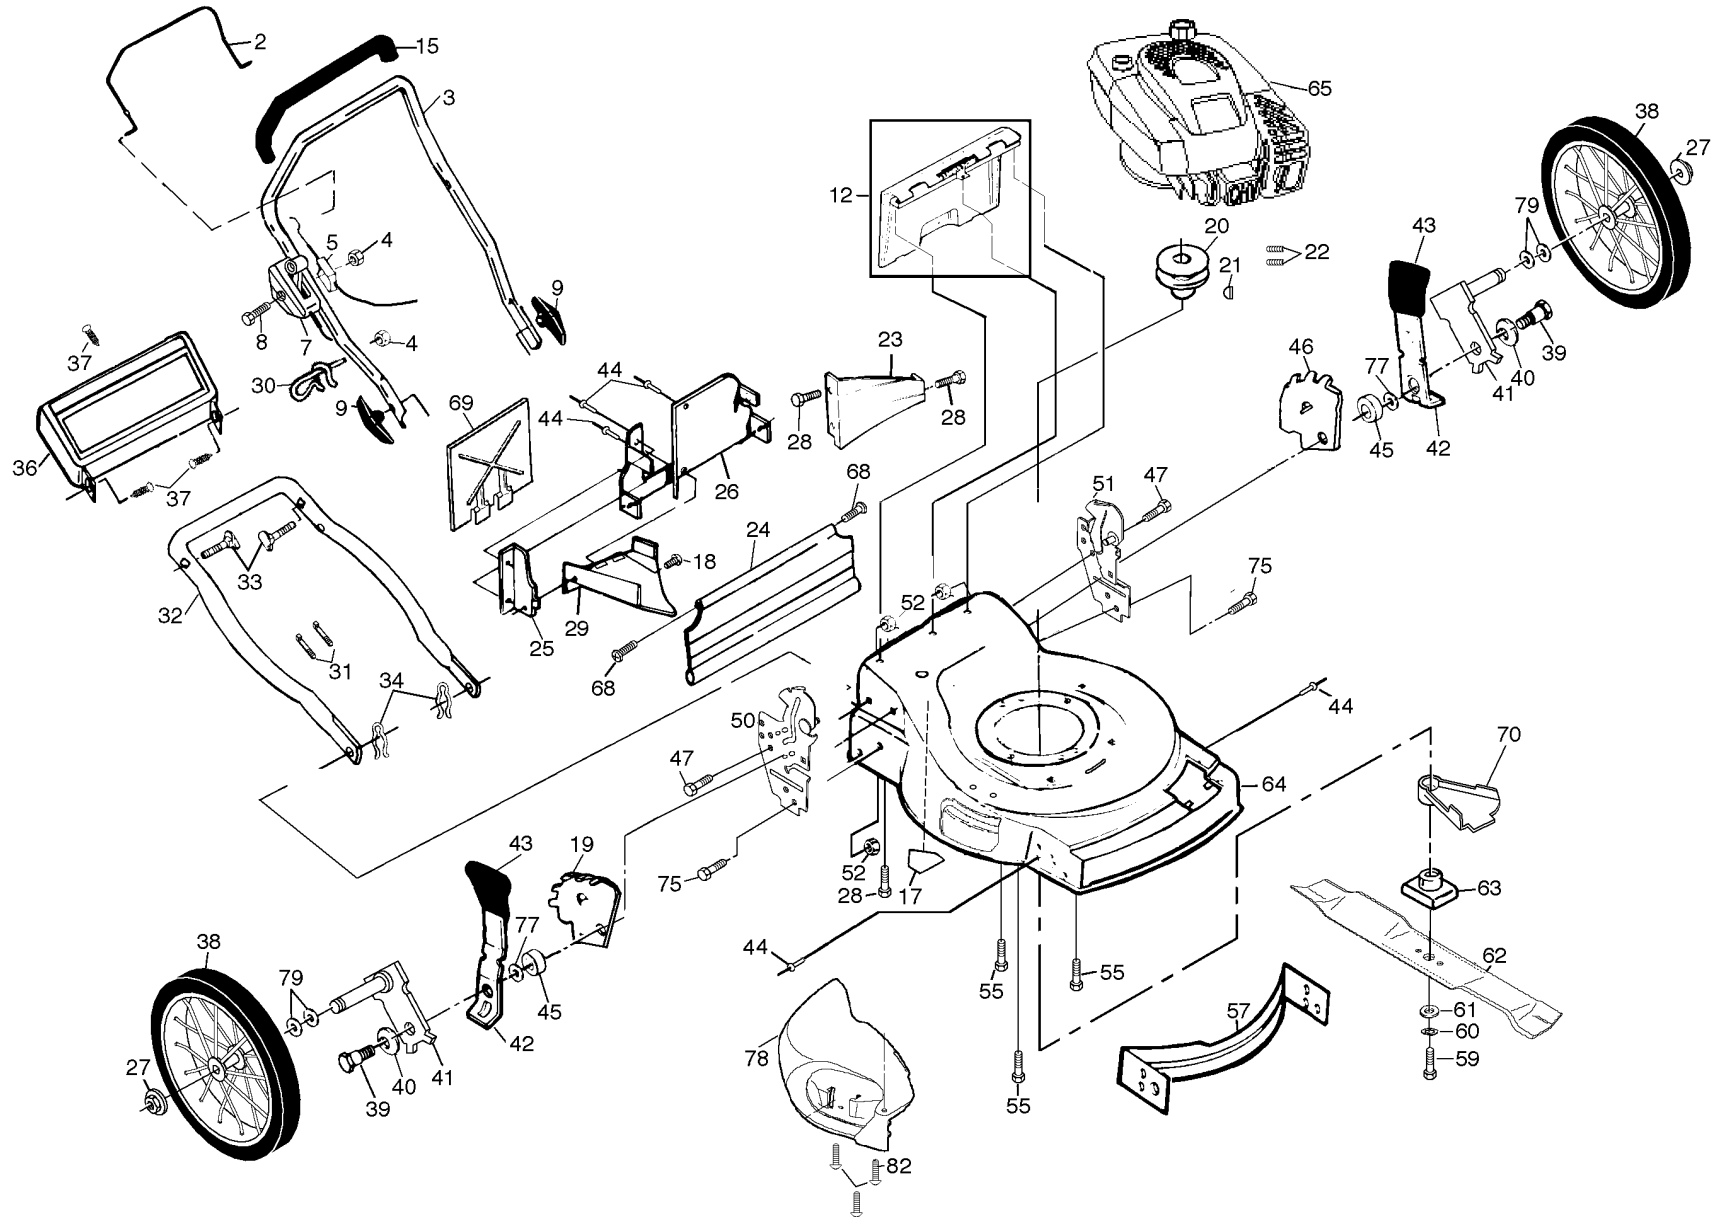

REPAIR PARTS

ROTARY LAWN MOWER - - MODEL NO. 560hst (954140060B)

16

REPAIR PARTS

ROTARY LAWN MOWER - - MODEL NO. 560hst (954140060B)

KEY NO.	PART NO.	DESCRIPTION	KEY NO.	PART NO.	DESCRIPTION
2	532146900	Control Bar	40	532061651	Spring Washer
3	532131815	Upper Handle	41	532125323	Axle Arm
4	532063601	Locknut	42	532125066	Selector Spring
5	532851671	Engine Zone Control Cable	43	532701037	Selector Knob
7	532158059	Throttle Control	44	532128415	Pop Rivet
8	532144929	Hex Washer Head Screw 1/4-20 x 2-1/8	45	532146630	Spacer
9	532136376	Handle Knob	46	532800370	Wheel Adjusting Bracket
12	532151023	Rear Door Kit	47	532150078	Self-tapping Screw 5/16-18 x 3/4
15	532155890	Handle Grip	50	532162353	Handle Bracket (Right)
17	532107339	Danger Decal	51	532162354	Handle Bracket (Left)
18	532150050	Screw	52	532751592	Locknut 3/8-16
19	532800368	Wheel Adjusting Bracket	55	532150406	Hex Head Thread Rolling Screw 3/8-16 x 1-1/8
20	532085543	Engine Pulley	57	532138871	Front Baffle
21	532087677	Hi Pro Key #505	59	532851084	Hex Head Machine Screw 3/8-24 x 1-3/8 Gr. 8
22	532059708	Set Screw 1/4-20 x 5/16	60	532850263	Helical Lock Washer
23	532148941	Rear Baffle	61	532851074	Hardened Washer
24	532140540	Rear Skirt	62	532141114	Blade 22"
25	532138860	Side Baffle	63	532851514	Blade Adapter
26	532162456	Back Plate	64	532162339	Lawn Mower Housing Kit (Includes Key No. 17)
27	532083923	Flanged Locknut	65	-----	Engine Tecumseh OVR M60
28	532054583	Screw Hex Head 1/4-20 x 1/2	68	532088652	Hinge Screw
29	532125376	Discharge Baffle	69	532125368	Mulcher Plate
30	532132001	Rope Guide	70	532134612	Debris Shield
31	532066426	Wire Tie	75	874760612	Bolt
32	532157082	Lower Handle	77	532088348	Flat Washer
33	532131959	Handle Bolt	78	532162358	Combi-cut Door
34	532051793	Hairpin Cotter	79	532057143	Wave Washer
36	532157070	Trim Plate Assembly	82	532141841	Screw
37	532701477	Push-in Fastener	--	532164239	Owner's Manual
38	532088017	Wheel & Tire Assembly			
39	532142748	Shoulder Bolt			

17