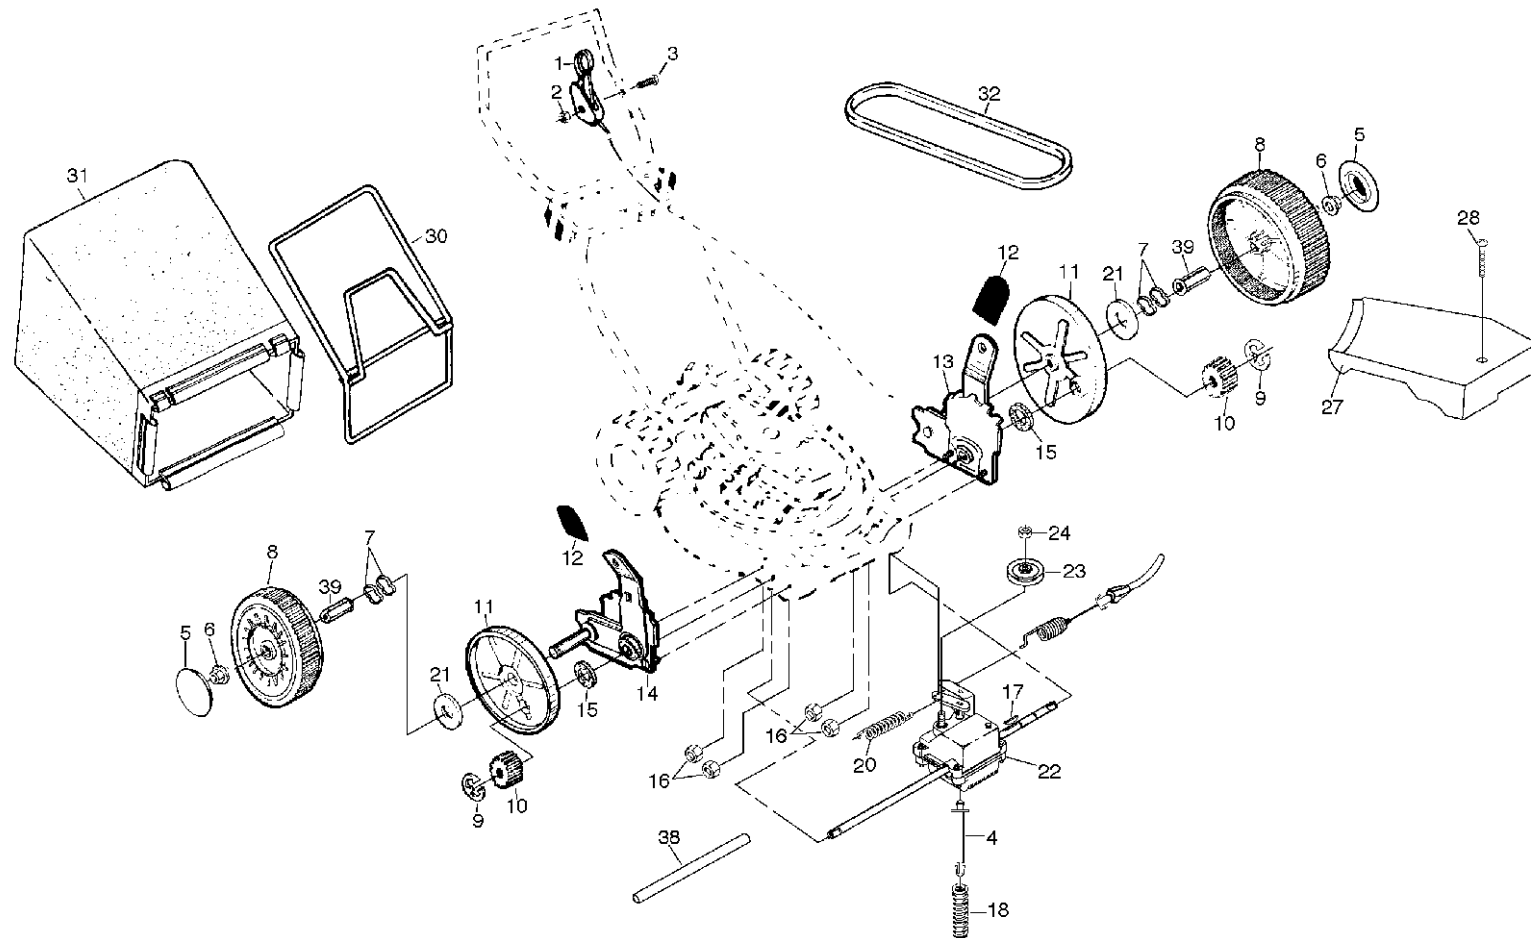

GEAR CASE ASSEMBLY PART NUMBER 532702511

KEY NO.	PART NO.	DESCRIPTION
1	817490416	Tapping Screw 1/4-20 x 1-1/4
2	532140269	Engagement Bracket
3	532137053	Shifter
4	532057072	Seal
5	532702710	Grooved Pin 1/8 x 5/8
6	532048373	Gear Case Halves Kit (Includes Key Nos. 4, 5, and 7)
7	532077881	Bearing
8	532137051	Worm Shaft
9	532137074	Drive Shaft
10	532057079	Hardened Washer

17

REPAIR PARTS

ROTARY LAWN MOWER - - MODEL NO. 560hst (954140060B)

18

REPAIR PARTS

ROTARY LAWN MOWER - - MODEL NO. 560hst (954140060B)

KEY NO.	PART NO.	DESCRIPTION	KEY NO.	PART NO.	DESCRIPTION
1	532146323	Drive Control	20	532075192	Spring
2	532751152	Locknut #10-24	21	532067725	Washer 1/2 x 1-1/2 x .134
3	532158755	Pan Head Machine Screw 1/4-20 x 2-1/8	22	532702511	Gear Case Assembly
4	532150495	Spring Retainer	23	532137052	Drive Pulley
5	532157008	Hubcap	24	532132010	Locknut
6	532083923	Nut	27	532162366	Drive Cover
7	532057143	Wave Washer	28	532143603	Pan Head Tapping Screw #10-24 x 2-3/4
8	532801156	Wheel & Tire Assembly	30	532088614	Catcher Frame
9	812000058	E-ring	31	532800386	Grass Bag
10	532137054	Pinion	32	532146527	V-Belt
11	532088080	Dust Cover	38	532086012	Drive Shaft Cover
12	532701037	Selector Knob	39	532088446	Wheel Bushing
13	532151009	Wheel Adjuster Assembly (Left)			
14	532151010	Wheel Adjuster Assembly (Right)			
16	532063601	Locknut			
18	532137090	Spring			