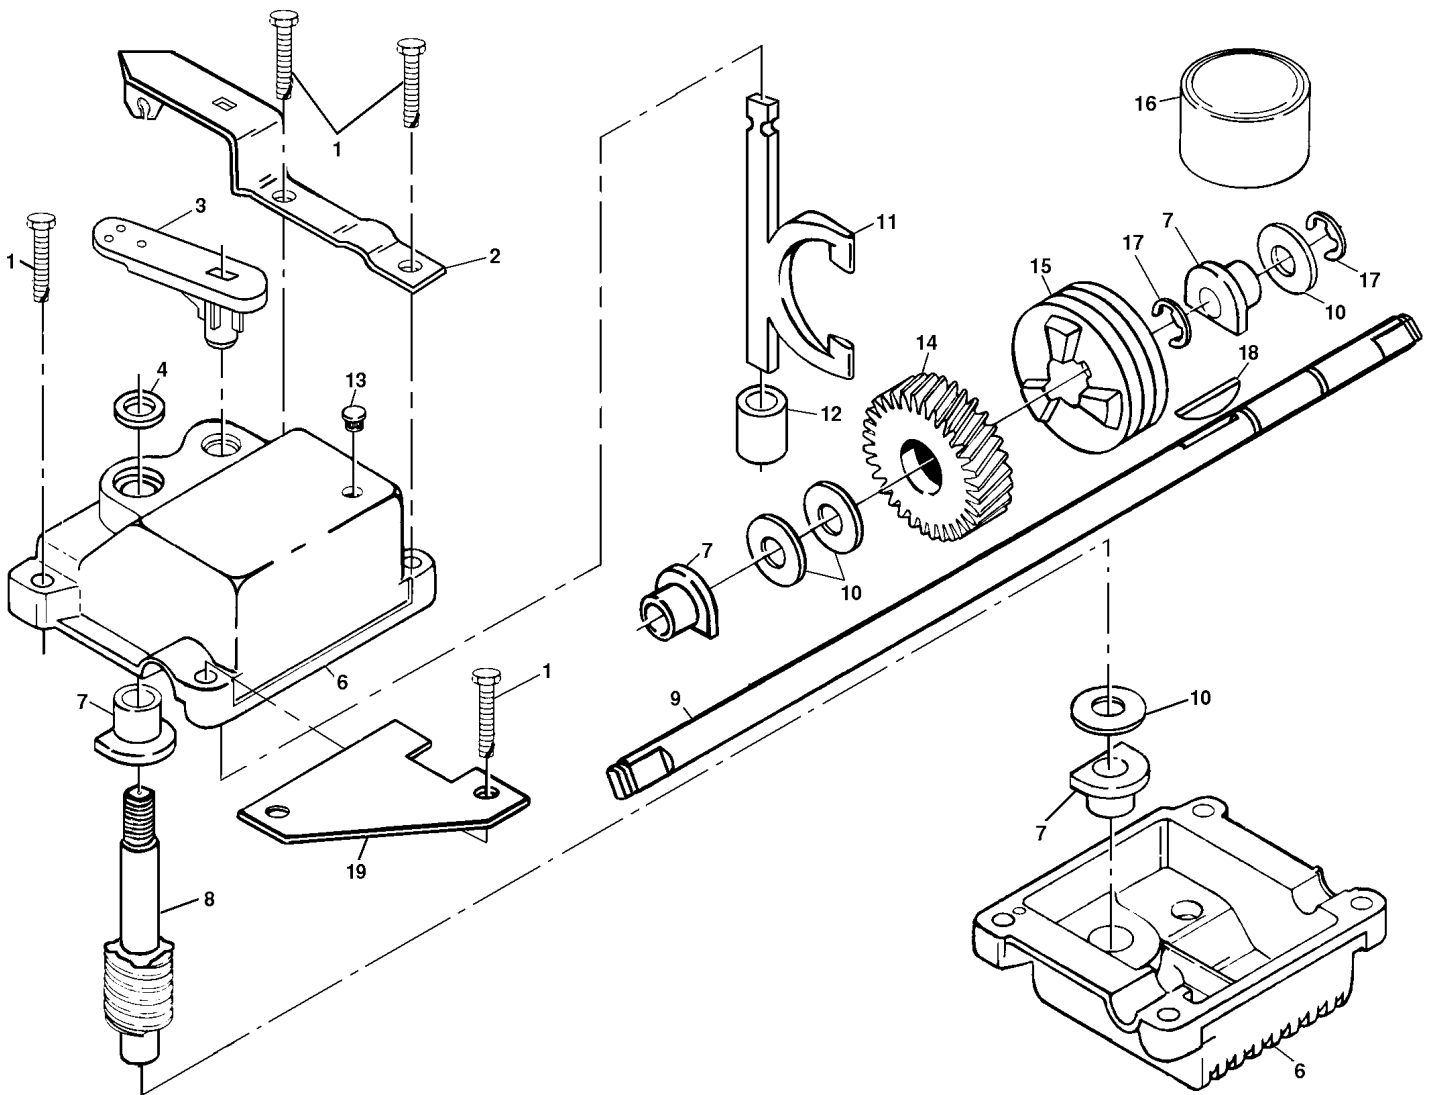

For Husqvarna Parts Call 606-678-9623 or 606-561-4983

 **Husqvarna**

560HST

10.1998
PARTS LISTING

954140060B

For Husqvarna Parts Call 606-678-9623 or 606-561-4983

REPAIR PARTS

ROTARY LAWN MOWER - - MODEL NO. 560hst (954140060B)

GEAR CASE ASSEMBLY PART NUMBER 532702511

KEY NO.	PART NO.	DESCRIPTION
1	817490416	Tapping Screw 1/4-20 x 1-1/4
2	532140269	Engagement Bracket
3	532137053	Shifter
4	532057072	Seal
5	532702710	Grooved Pin 1/8 x 5/8
6	532048373	Gear Case Halves Kit (Includes Key Nos. 4, 5, and 7)
7	532077881	Bearing
8	532137051	Worm Shaft
9	532137074	Drive Shaft
10	532057079	Hardened Washer

KEY NO.	PART NO.	DESCRIPTION
11	532131484	Clutch Yoke
12	532700343	Bushing
13	532086447	Plug
14	532137050	Helical Gear
15	532750436	Clutch Jaw
16	532750369	Grease
17	812000003	E-Ring
18	532850848	Hi-Pro Key
19	532125441	Spring Bracket

17

REPAIR PARTS

ROTARY LAWN MOWER - - MODEL NO. 560hst (954140060B)

18

REPAIR PARTS

ROTARY LAWN MOWER - - MODEL NO. 560hst (954140060B)

KEY NO.	PART NO.	DESCRIPTION	KEY NO.	PART NO.	DESCRIPTION
1	532146323	Drive Control	20	532075192	Spring
2	532751152	Locknut #10-24	21	532067725	Washer 1/2 x 1-1/2 x .134
3	532158755	Pan Head Machine Screw 1/4-20 x 2-1/8	22	532702511	Gear Case Assembly
4	532150495	Spring Retainer	23	532137052	Drive Pulley
5	532157008	Hubcap	24	532132010	Locknut
6	532083923	Nut	27	532162366	Drive Cover
7	532057143	Wave Washer	28	532143603	Pan Head Tapping Screw #10-24 x 2-3/4
8	532801156	Wheel & Tire Assembly	30	532088614	Catcher Frame
9	812000058	E-ring	31	532800386	Grass Bag
10	532137054	Pinion	32	532146527	V-Belt
11	532088080	Dust Cover	38	532086012	Drive Shaft Cover
12	532701037	Selector Knob	39	532088446	Wheel Bushing
13	532151009	Wheel Adjuster Assembly (Left)			
14	532151010	Wheel Adjuster Assembly (Right)			
16	532063601	Locknut			
18	532137090	Spring			