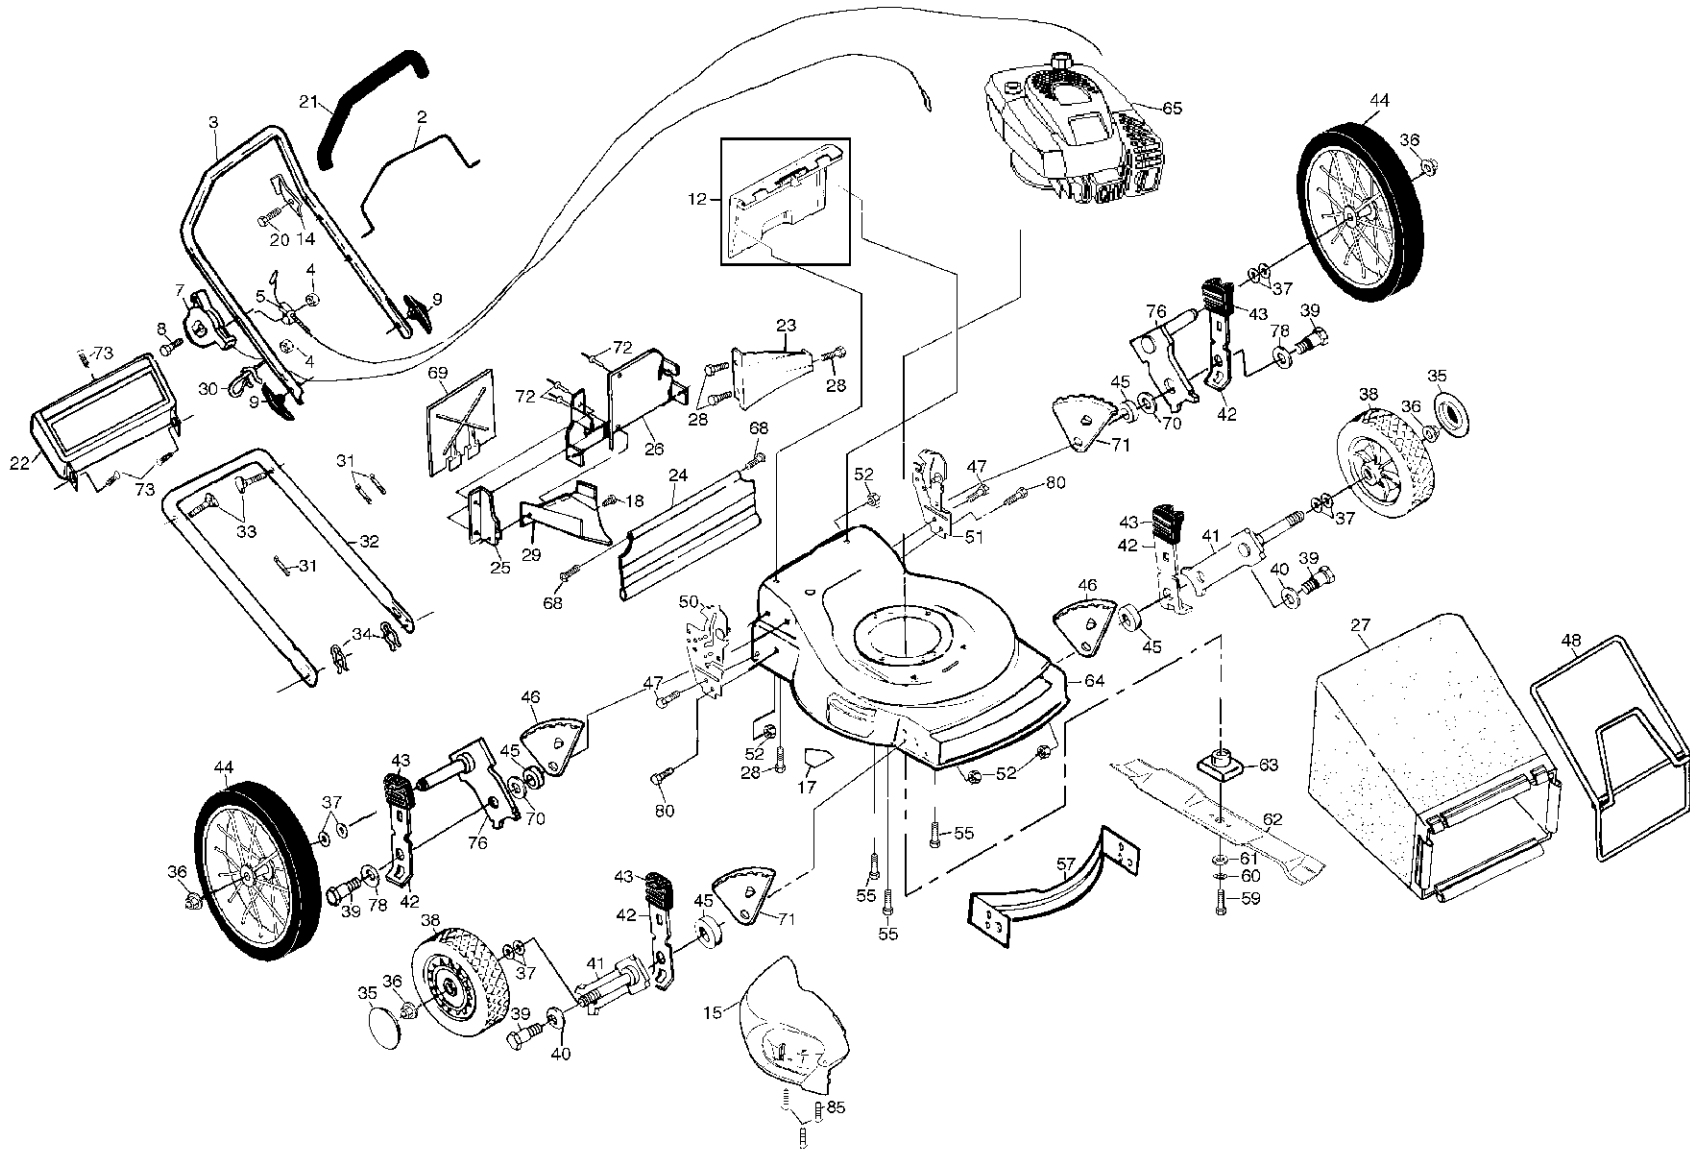

For Husqvarna Parts Call 606-678-9623 or 606-561-4983

 **Husqvarna**

560HT

9.1998
PARTS LISTING

954140057B

REPAIR PARTS

ROTARY LAWN MOWER - - MODEL NO. 560ht (954140057B)

REPAIR PARTS