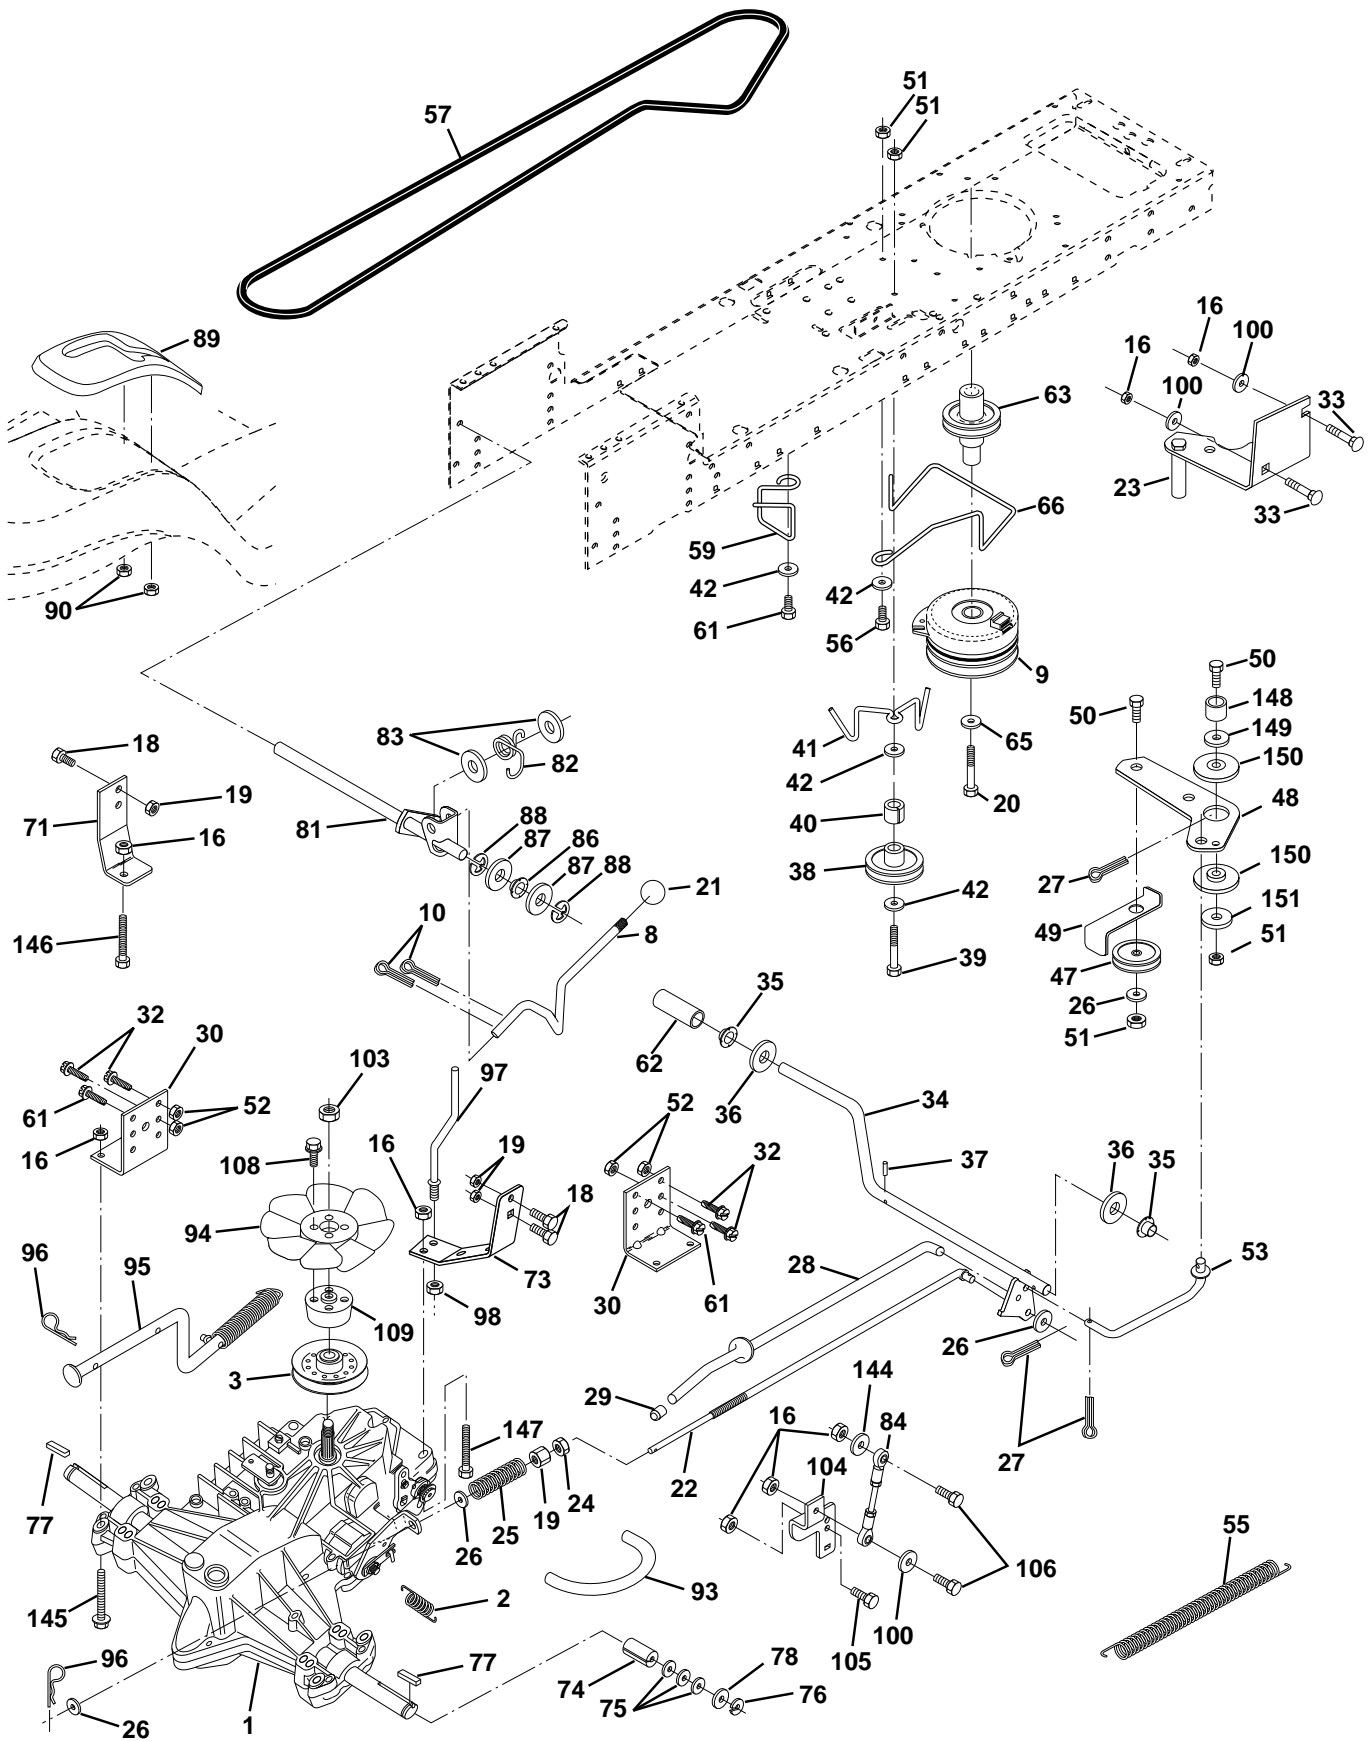

For Husqvarna Parts Call 606-678-9623 or 606-561-4983 REPAIR PARTS

TRACTOR - MODEL NO. LTH130 (954140005H), PRODUCT NO. 954 14 00-05
DRIVE

For Husqvarna Parts Call 606-678-9623 or 606-561-4983

REPAIR PARTS

TRACTOR - MODEL NO. LTH130 (954140005H), PRODUCT NO. 954 14 00-05

DRIVE

KEY NO.	PART NO.	DESCRIPTION	KEY NO.	PART NO.	DESCRIPTION
1	-----	Transaxle (See Breakdown) Hydro Gear, Model No. 319-0500	61	817490612	Screw Thdrol. 3/8-16 x 3/4 Ty. TT Cover, Pedal
2	532142431	Spring, Return, Brake	62	532124872	Pulley, Clutch Electric EVX
3	532144698	Pulley, Transaxle	63	532145868	Washer
8	532154792	Rod Shift Fender STLT	65	810040700	Keeper Belt Engine Hydro
9	532145028	Clutch, Elect. EVX LT Mag 5217-2	66	532154778	Strap Torque Lh Hydro
10	876020416	Pin Cotter 1/8 x 1 CAD	71	532141417	Strap Torque Rh Hydro
16	873800500	Nut Lock Hex W/Ins. 5/16-18 Unc P	73	532141418	Spacer, Split
18	874780616	Bolt Fin Hex 3/8-16 Unc x 1 Gr. 5	74	532121199	Washer 25/32 x 1-1/4 x 16 Gauge
19	873800600	Nut Lock Hex W/Wsh 3/8-16 Unc	75	532121749	E-Ring
20	532150280	Bolt Hex 7/16-20 x 4-1/4 Ga. 1.38	76	812000001	Key, Square
21	532121274	Knob, Duckhead 1/2-13	77	532123583	Washer 25/32 x 1-5/8 x 16 Gauge
22	532145627	Rod, Brake Hydro	78	532121748	Shaft Asm. Cross Hydro
23	532154978	Bracket, Asm Clutch Mtg EVX	81	532156048	Spring Torsion T/A
24	873350600	Nut	82	532123782	Washer 17/32 x 3/4 x 16 Ga.
25	532106888	Spring, Brake Rod	83	819171216	Rod, Tie Hydro
26	819131316	Washer	84	532141423	Bushing Rod Steering 629/632 ID
27	876020412	Pin Cotter 1/8 x 3/4 CAD.	86	532157480	Washer 21/32 x 1-1/4 x 16 Ga.
28	532145204	Rod, Parking Brake	87	819212016	Ring Klip #5304-62
29	532071673	Cap, Parking Brake	88	812000008	Console, Shift
30	532130807	Bracket, Transaxle	89	532158388	Nut, Self-Thd Wsh-hd 1/4 Zinc
32	874760512	Bolt Hex Hd 5/16-18 Unc x 3/4	90	532124346	Line Fuel Hydro 4"
33	872140506	Bolt Rdhd Sqnk 5/16-18 UNC x 3/4	93	532142564	Fan, Hydro 7"
34	532155071	Shaft, Foot Pedal	94	532140462	Control Asm Bypass Hydro
35	532120183	Bearing, Nylon	95	532144643	Retainer Spring 1" Zinc/Cad
36	819211616	Washer	96	532124788	Keeper Belt Rh Hydro
37	532124963	Pin, Roll	97	532144201	Nut Keps Hex 3/8-16 Unc
38	532123674	Pulley, Idler, Flat	98	873510600	Washer 11/32 x 3/4 x 16 Ga.
39	874760644	Bolt	100	819111216	Nut Nylon Insert 1/2-20 Unf.
40	532124965	Spacer, Split	103	873940800	Arm, Control Hydro
41	532154777	Keeper, Belt Idler	104	532141421	Screw Cap Hex 5/16 x 18 x 1
42	819131312	Washer 13/32 x 13/16 x 12 Gauge	105	871070516	Bolt Fin Hex 5/16-18 Unc x 1-1/4
47	532127783	Pulley, Idler, V-Groove	106	874780520	Screw Hex Wh Hd #10-24 x
48	532154407	Bellcrank Clutch Grnd Drv Stl	108	817541026	Adaptor Fan Hydro LT Hyd Alum
49	532123205	Retainer, Belt	109	532145098	Washer 11/32 x 5/8 x 16 Ga.
50	874760624	Bolt	144	819111016	Bolt, Hex Flghd 5/16-18 Gr. 5
51	873680600	Nut	145	874490540	Bolt Hex Flghd 5/16-18 x 2-1/4
52	873680500	Nut Crownlock 5/16-18	146	874490536	Bolt Hex Flghd 5/16-18 x 1-1/2
53	532105710	Link, Clutch	147	874990524	Spacer
55	532105709	Spring, Return, Clutch	148	532159103	Spacer Retainer PM Mower
56	874760620	Bolt Fin Hex 3/8-16 UNC x 1-1/4	149	532122052	Bushing Nylon Collered
57	532141416	V-Belt, Ground Drive	150	532150935	Washer 13/32 x 2 x 10 Ga.
59	532140312	Keeper, Center Span	151	819133210	

NOTE: All component dimensions give in U.S. inches.
1 inch = 25.4 mm.