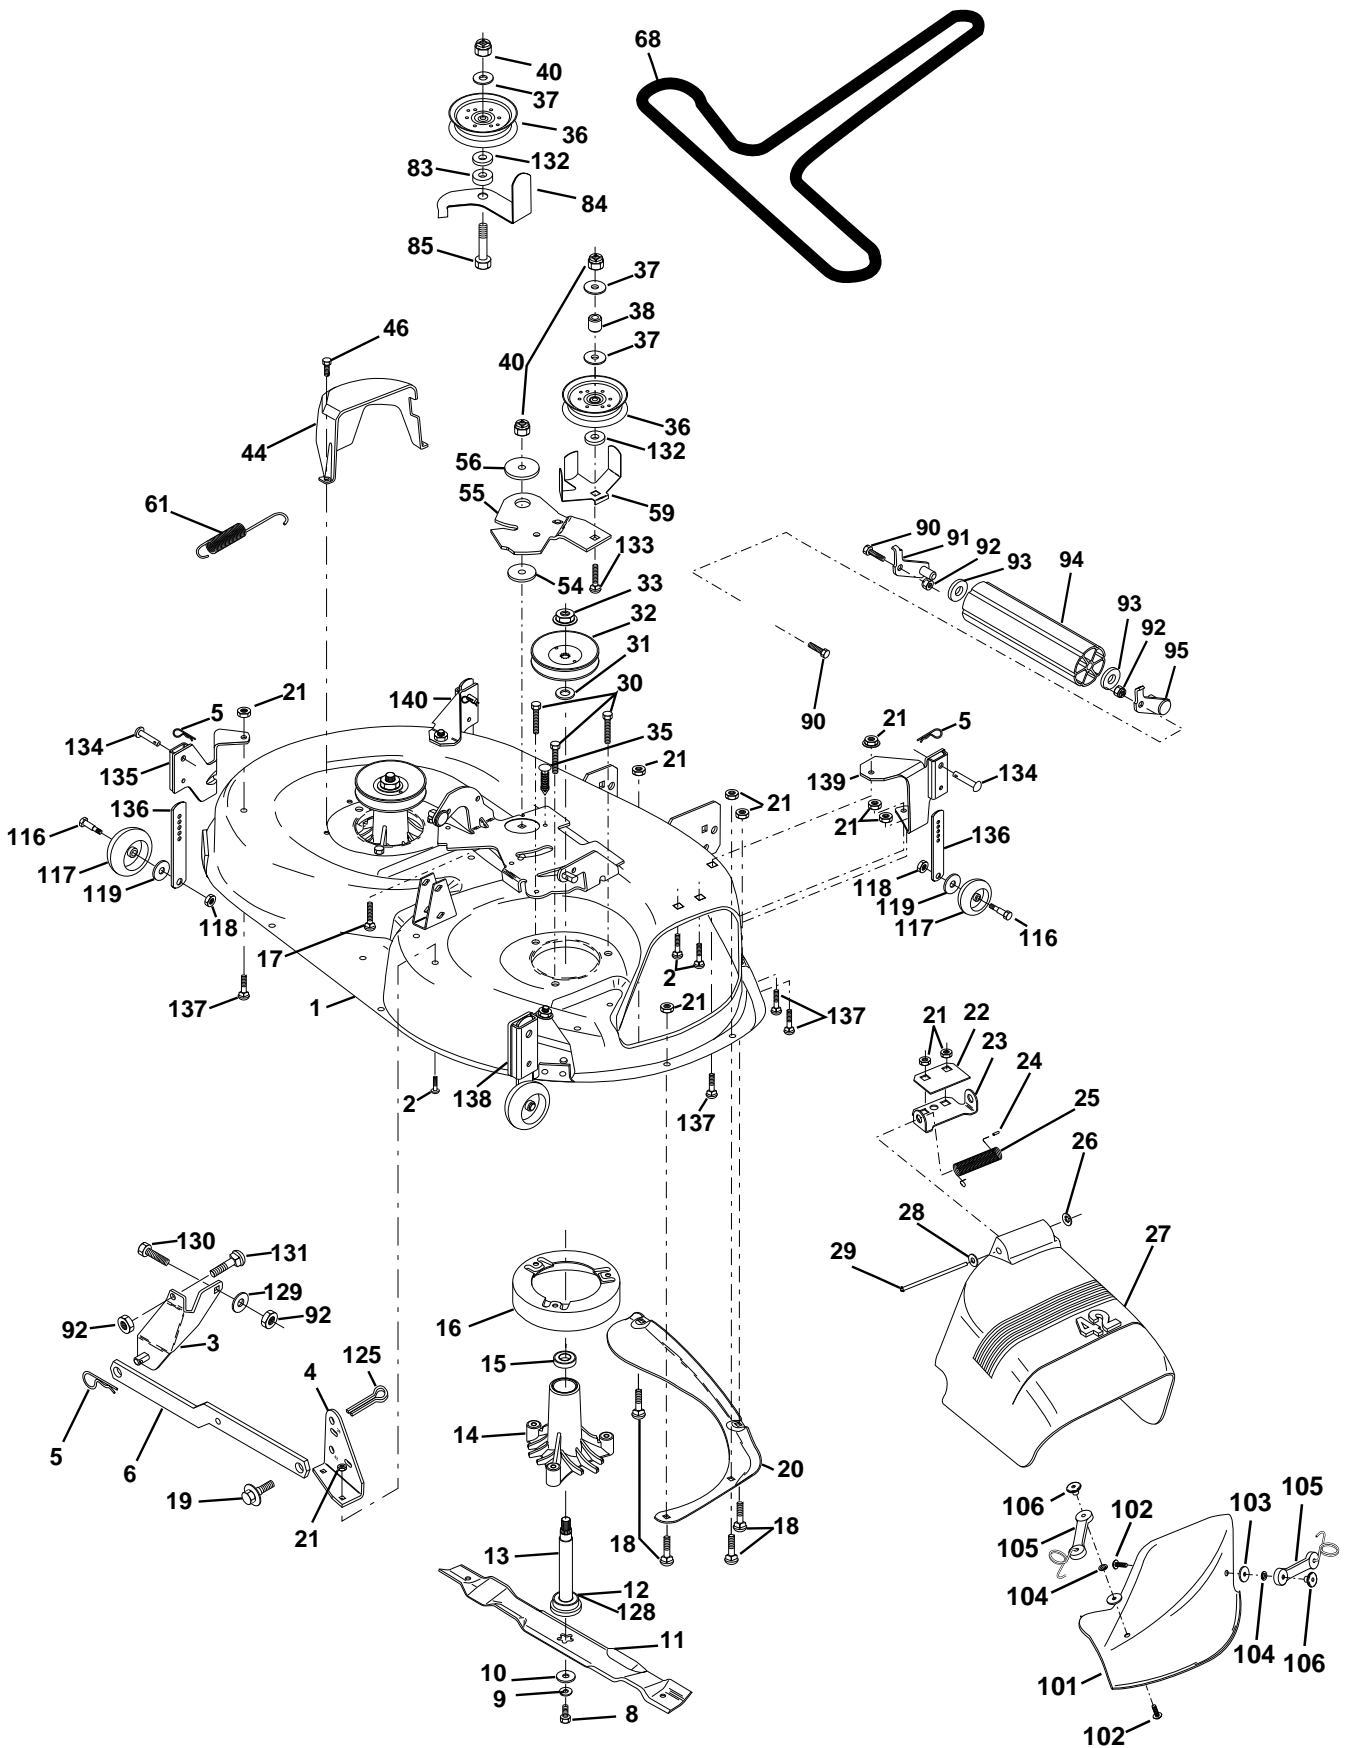

For Husqvarna Parts Call 606-678-9623 or 606-561-4983

REPAIR PARTS

TRACTOR - MODEL NO. LTH130 (954140005H), PRODUCT NO. 954 14 00-05
ENGINE

KEY NO.	PART NO.	DESCRIPTION
1	532141296	Control THTICH 27 LH FLAG DOM
2	817720410	Screw Hex Thd Cut 1/4-20 x 5/8 T
3	-----	Engine Kohler CV15S
4	532137350	Muffler
13	532163831	Gasket Kohler CV13-CV16.5
14	813280328	Nipple Pipe 3/8 Npt X 3-1/2
15	813200300	Elbow Std 90 Degree 3/8-18 Npt
16	811050500	Washer Lock Ext Tooth 5/16
23	532159880	Shield Browning/Debris Guard
29	532137180	Kit Spark Arrestor (Flat Scrn)
31	532161911	Tank Fuel Front 2 00 Gal Nat
32	532140527	Cap Asm Fuel W/sym Vented
33	532123487	Clamp Hose Black
35	817490512	Screw
37	532137040	Line Fuel 20"
38	-----	Plug Oil Drain (Order From Engine Manufacturer)
40	532124028	Bushing Snap Nyl Blk Fuel Line
44	817490412	Screw Hexwsh Thdrol 1/4-20x3/4
46	819091416	Washer 9/32 X 7/8 X 16 Ga
62	810040500	Washer Lock Hvy Hlcl Spr 5/16
77	819101216	Washer 5/16 x 3/4 x 16 Ga.
79	532125398	Bolt Hex
80	874760508	Bolt Hex Hd 5/16-18 UNC x 1/2
81	532128861	Nut Flange 1/4-20 Starter Nut
101	532163305	Nut Flange Me-1.25 Non-LK

NOTE: All component dimensions given in U.S. inches
1 inch = 25.4 mm

For Husqvarna Parts Call 606-678-9623 or 606-561-4983 REPAIR PARTS

TRACTOR - MODEL NO. LTH130 (954140005H), PRODUCT NO. 954 14 00-05
MOWER DECK