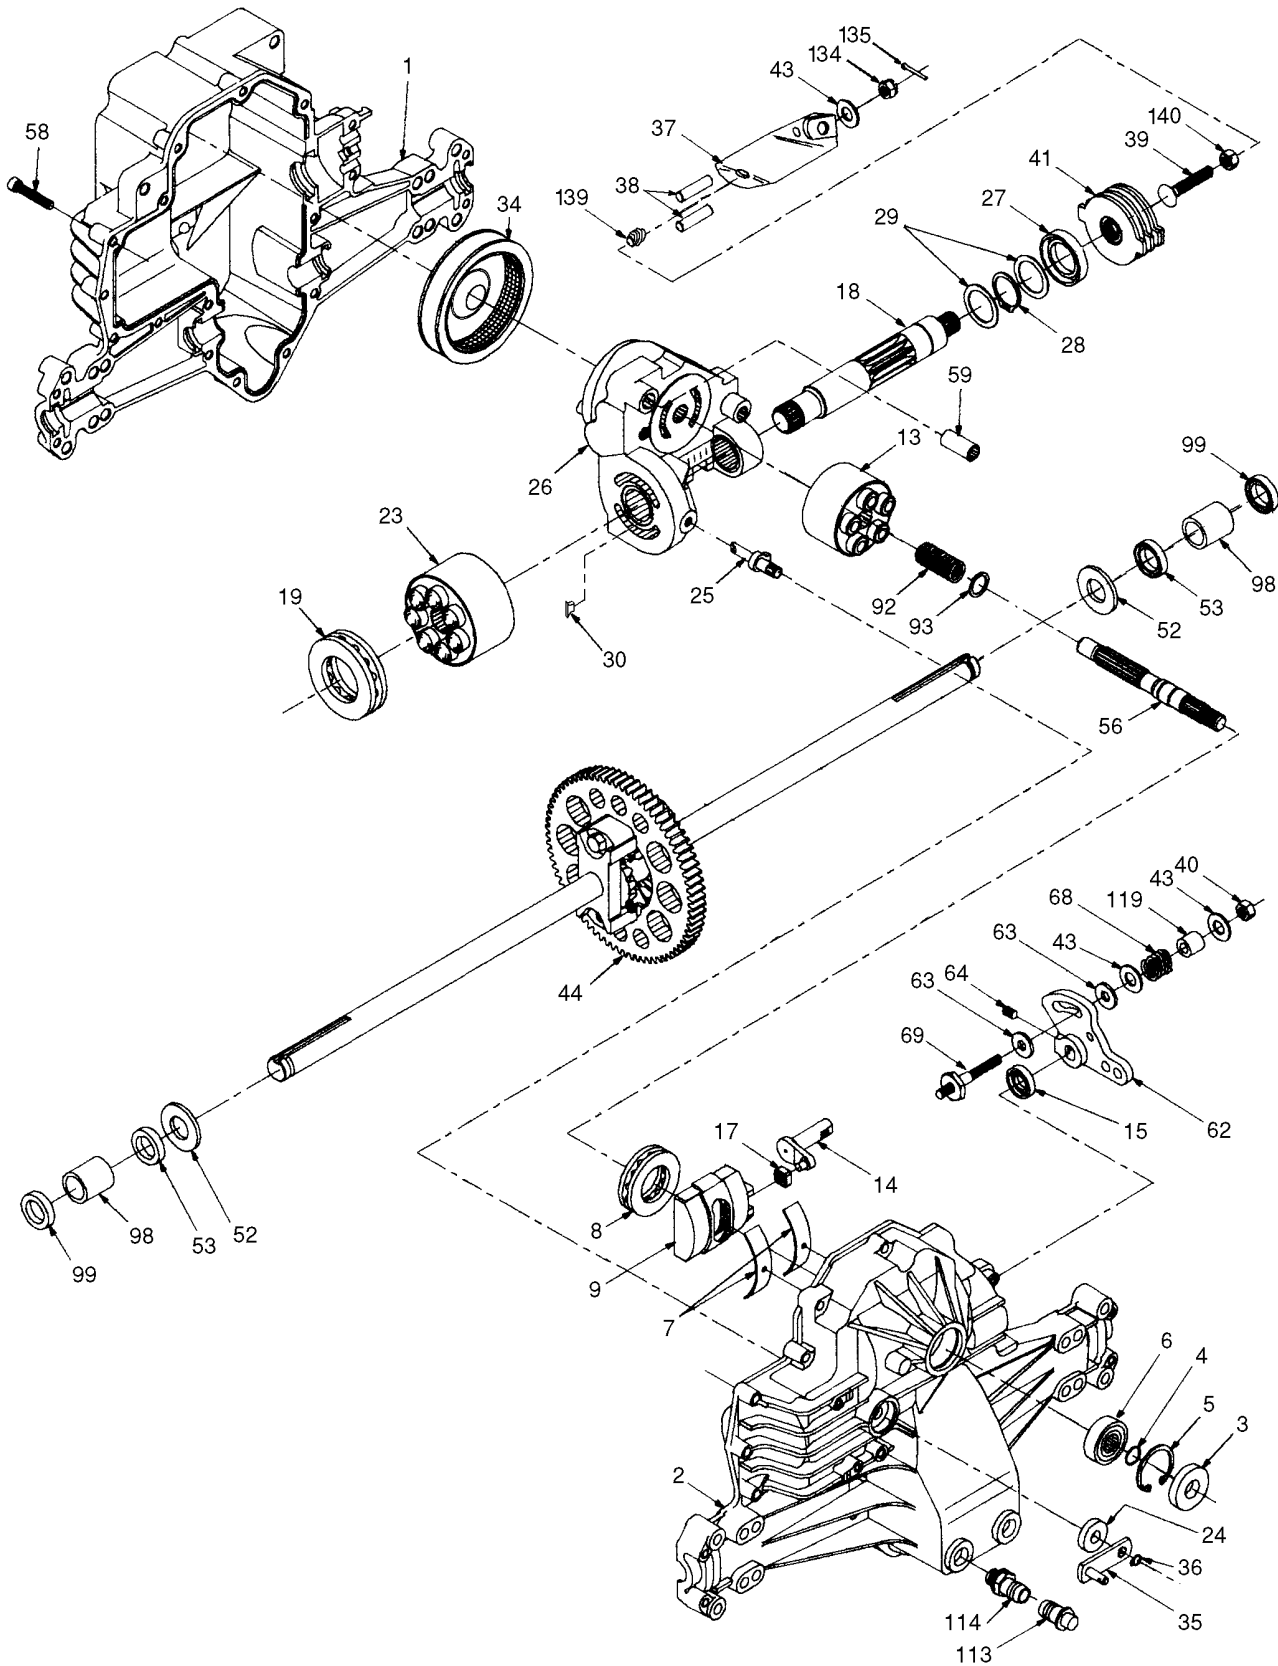

For Husqvarna Parts Call 606-678-9623 or 606-561-4983

REPAIR PARTS

TRACTOR - MODEL NO. LTH130 (954140005H), PRODUCT NO. 954 14 00-05
MOWER LIFT

KEY NO.	PART NO.	DESCRIPTION
1	532159460	Wire Asm Inner W/plunger
2	532159471	Shaft Asm Lift
3	532105767	Pin Groove
4	812000002	E Ring #5133-62
5	819211621	Washer PLTD 21/32 X 1 X 21ga
6	532120183	Bearing Nylon Blk 629 Id
7	532109413	Grip Handle Bicycle
8	532124526	Button Plunger Black
11	532139865	Link Lift LH
12	532139866	Link Lift RH
13	532124670	Retainer Spring
15	532127218	Link Front
16	873350800	Nut Jam Hex 1/2-13 Unc
17	532130171	Trunnion Blk Zinc
18	873680800	Nut Crownlock 1/2-13 Unc
19	532139868	Arm Suspension Rear
20	532163552	Spring, Retainer
31	532140302	Bearing Pvt. Lift Spherical
32	873540600	Nut Crownlock 3/8-24

NOTE: All component dimensions given in U.S. inches
1 inch = 25.4 mm

For Husqvarna Parts Call 606-678-9623 or 606-561-4983 REPAIR PARTS

TRACTOR - MODEL NO. LTH130 (954140005H), PRODUCT NO. 954 14 00-05
HYDRO GEAR TRANSAXLE - MODEL NUMBER 319-0500