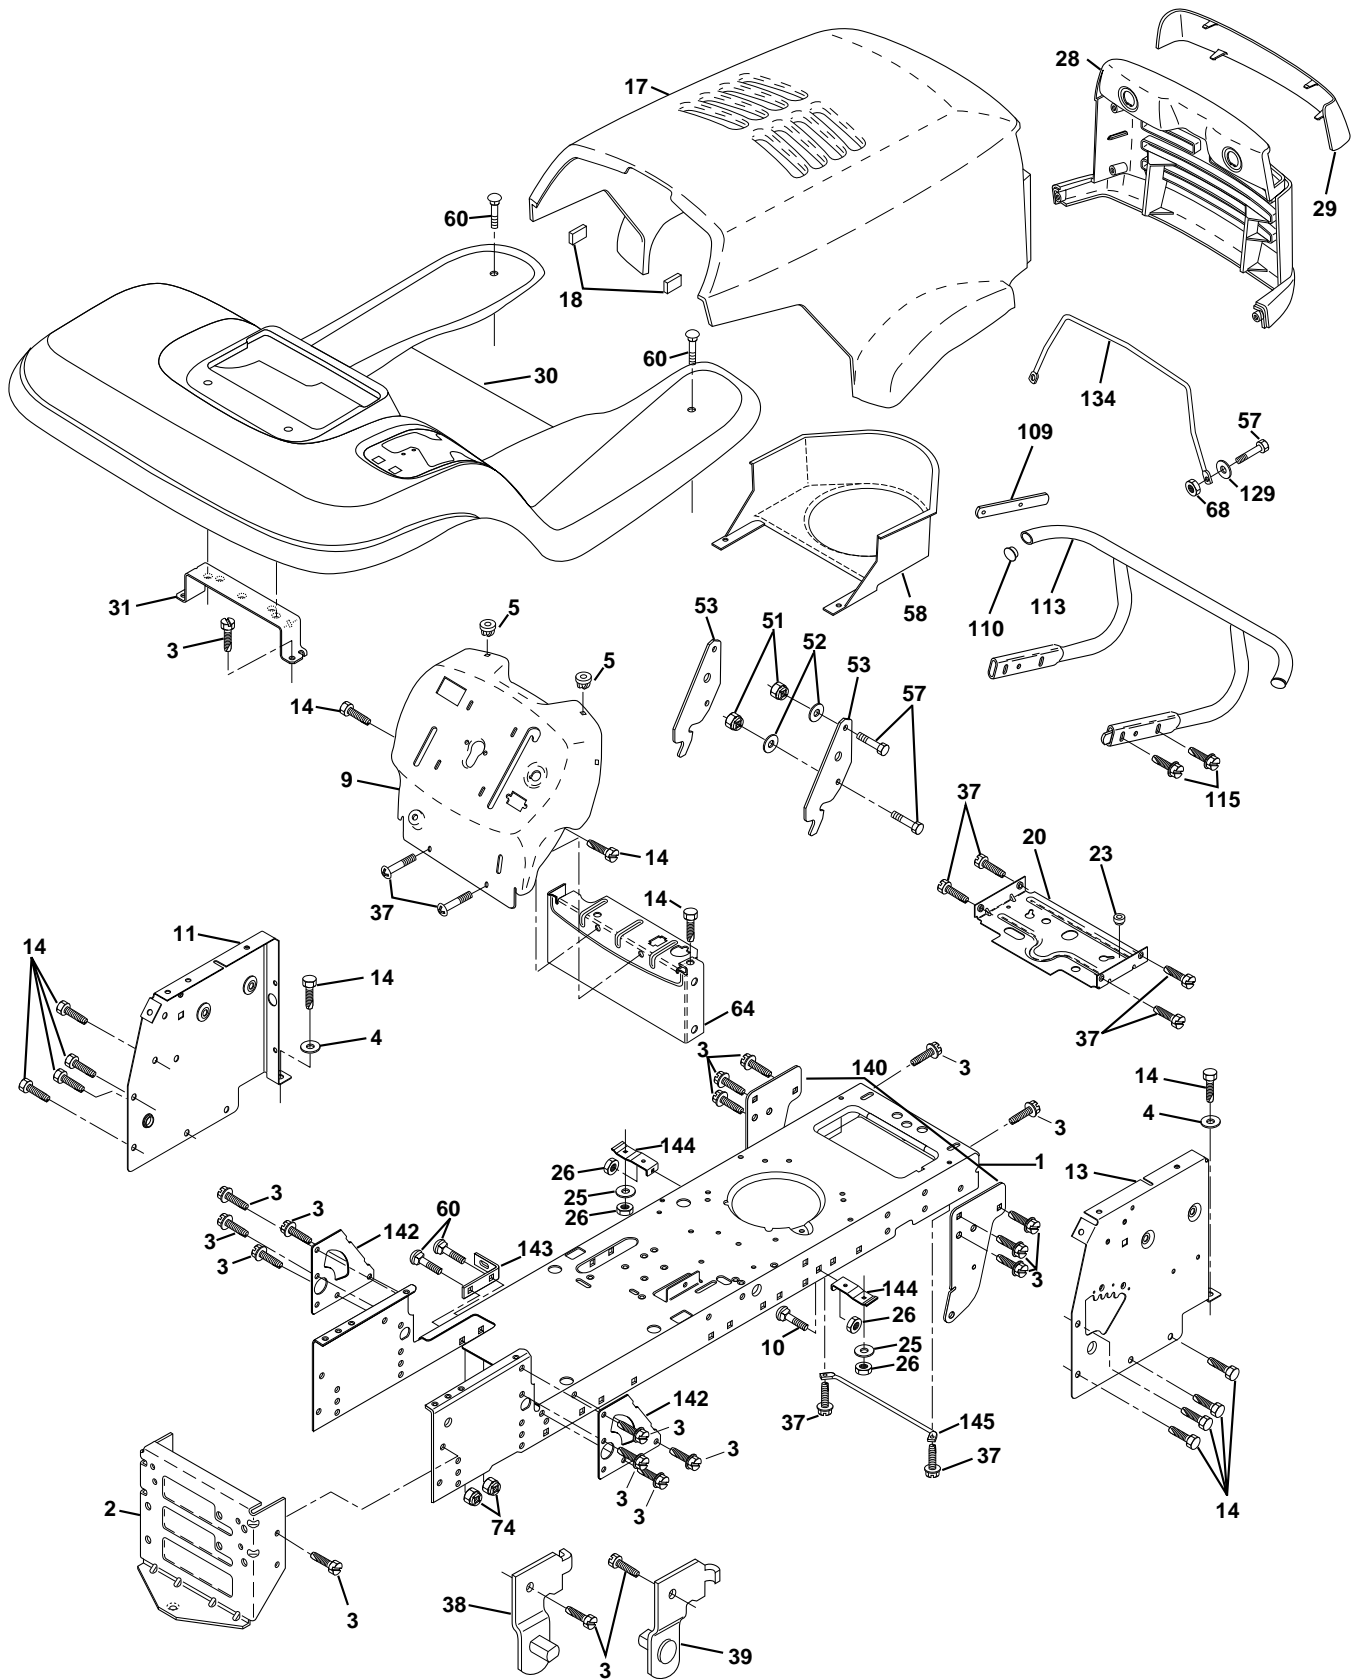

For Husqvarna Parts Call 606-678-9623 or 606-561-4983 REPAIR PARTS

TRACTOR - MODEL NO. LTH130 (954140005H), PRODUCT NO. 954 14 00-05
CHASSIS AND ENCLOSURES

For Husqvarna Parts Call 606-678-9623 or 606-561-4983

REPAIR PARTS

TRACTOR - MODEL NO. LTH130 (954140005H), PRODUCT NO. 954 14 00-05
CHASSIS AND ENCLOSURES

KEY NO.	PART NO.	DESCRIPTION
1	532160392	Chassis STL Stamping 98
2	532140356	Drawbar, Stretch
3	817490612	Screw Thdrol 3/8-16x3/4 Ty-tt
4	819131216	Washer 13/32 x 3/4 x 16 Ga.
5	532155272	Bumper Hood/Dash
9	532157409	Dash P/L M, N/AMM N/HM Grey
10	872140608	Bolt Carriage 3/8-16 x 1
11	532155927	Panel Dash Lh
13	532157262	Panel Dash Rh
14	817490608	Screw Thdrol 3/8-16x1/2 Ty-tt
17	532165378	Hood LT/PL Husqvarna
18	532126938	Bumper Hood
20	532156437	Plate Mtg Battery Fuel Tank Fr
23	532124028	Bushing
25	819131312	Washer 13/32 X 13/16 X 12 Ga
26	873800600	Nut Lock Hex W/Ins 3/8-16 Unc
28	532165379	Grille LT/PL Husqvarna
29	532165380	Lens LT/PL Husqvarna
30	532156489	Fender Footrest STLT Pnt
31	532139976	Bracket Support Fender
37	817490508	Screw Thdrol 6/16-18 x 1/2 TYT
38	532139886	Bracket, Asm. Pivot, L.H., Mower Rear
39	532139887	Bracket, Asm. Pivot, R.H., Mower Rear
51	873800400	Nut Lock Hex W/Ins 1/4-20
52	819091416	Washer 9/32 x 7/8 x 16 Ga.
53	532150067	Bracket Pnt. Pick off LT/PL Husqvarna
57	874780412	Bolt Hex 1/4-20 x 3/4
58	532150127	Air Duct Engine P/L
60	872140606	Bolt Rdhd Sqnk 3/8-16unc x 3/4
64	532154798	Dash Lower STLT
68	873510400	Nut Keps Hex 1/4-20 UNC
74	873680600	Nut Crownlock 3/8-16 UNC
109	532141461	Bracket Extension Bumper
110	532143679	Plug Plastic
113	532150300	Bumper Asm.
115	817490620	Screw Thdrol 3/8-16 x 1-1/4
129	819091016	Washer 9/32 x 5/8 x 16 Ga.
134	532160219	Rod Support Hood LT/PL Husq.
140	532158418	Bracket Suspension Front
142	532156095	Plate Reinforcement STLT
143	532154966	Bracket Swaybar Chassis
144	532154207	Bracket Pnt Footrest STLT
145	532156524	Rod Pivot Chassis/Hood
--	532005479	Plug Button

NOTE: All component dimensions given in U.S. inches
1 inch = 25.4 mm