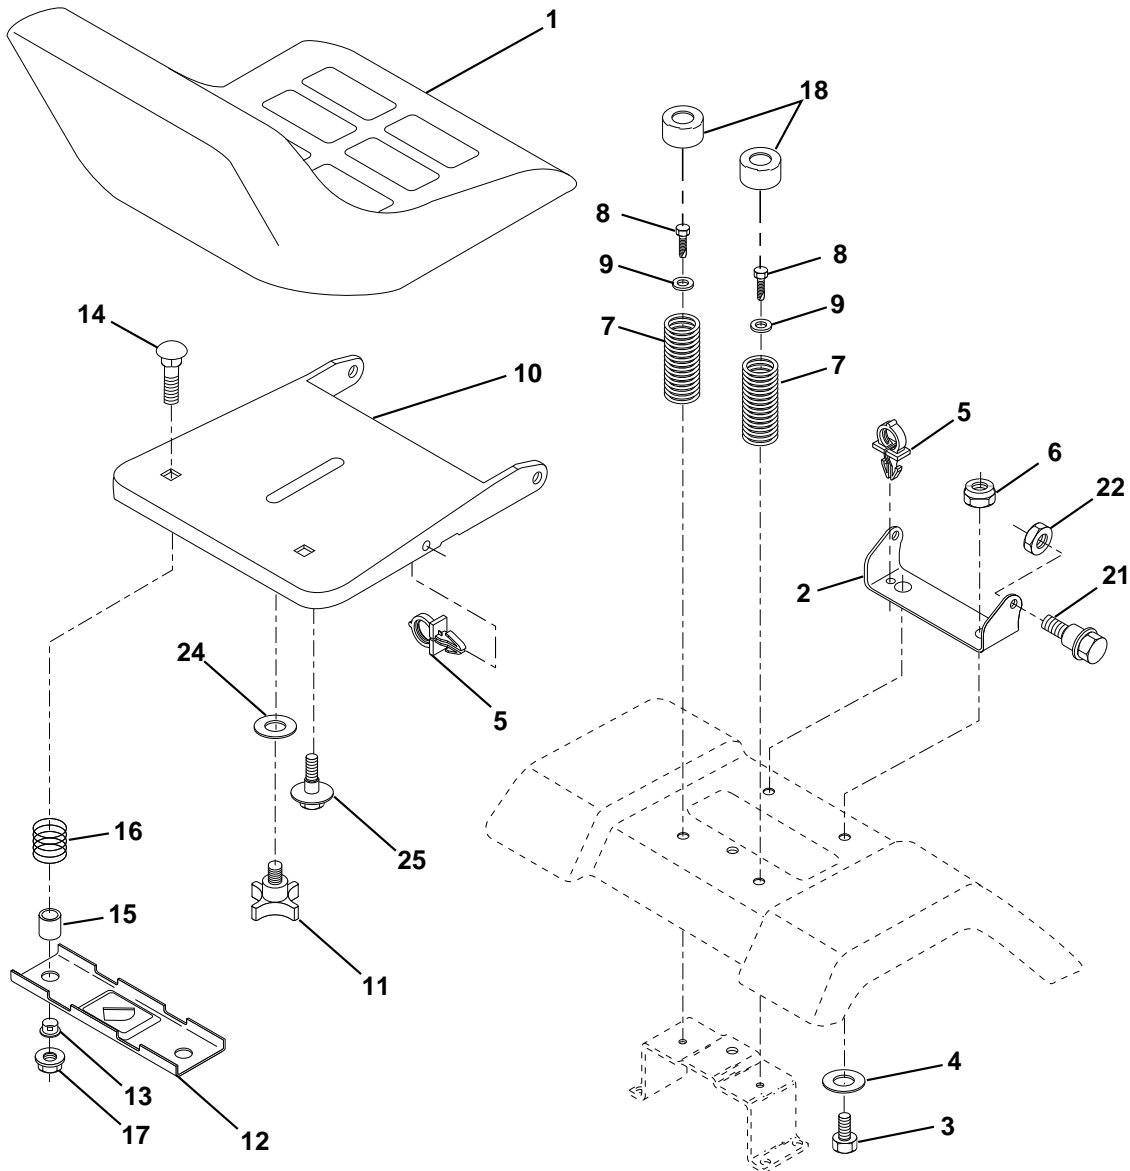

For Husqvarna Parts Call 606-678-9623 or 606-561-4983

REPAIR PARTS

TRACTOR - MODEL NO. LTH130 (954140005H), PRODUCT NO. 954 14 00-05
SEAT ASSEMBLY

KEY PART NO. NO.

DESCRIPTION

1	532140838	Seat
2	532140551	Bracket Pivot Seat 8 720
3	874760616	Bolt Fin Hex 3/8-16unc X 1
4	819131610	Washer 13/32 X 1 X 10 Ga
5	532145006	Clip Push-In
6	873800600	Nut Hex w/Ins. 3/8-16 Unc
7	532124181	Spring Seat Cprsn 2 250 Blk Zi
8	817490616	Screw Thdrol 3/8-16 X 1 Ty-tt
9	819131614	Washer 13/32 X 1 X 14 Ga.
10	532155925	Pan Seat
11	532120068	Knob Seat 1/2-13 UNC Blk
12	532121246	Bracket Mounting Switch

KEY PART NO. NO.

DESCRIPTION

13	532121248	Bushing Snap Blk Nyl 50 Id
14	872050412	Bolt Rdhd Sqnk 1/4-20x1-1/2
15	532134300	Spacer Split 28x 96 Yel Zinc
16	532121250	Spring Cprsn 1 27 Blk Pnt
17	532123976	Nut Lock 1/4 Lge Flg Gr 5 Zinc
18	532124238	Cap Spring Seat
21	532153236	Bolt Shoulder 5/16-18 Unc
22	873800500	Nut Hex Lock W/Ins 5/16-18
24	819171912	Washer 17/32 X 1-3/16 X 12 Ga.
25	532127018	Bolt Shoulder 5/16-18 X 62

NOTE: All component dimensions given in U.S. inches.
1 inch = 25.4 mm