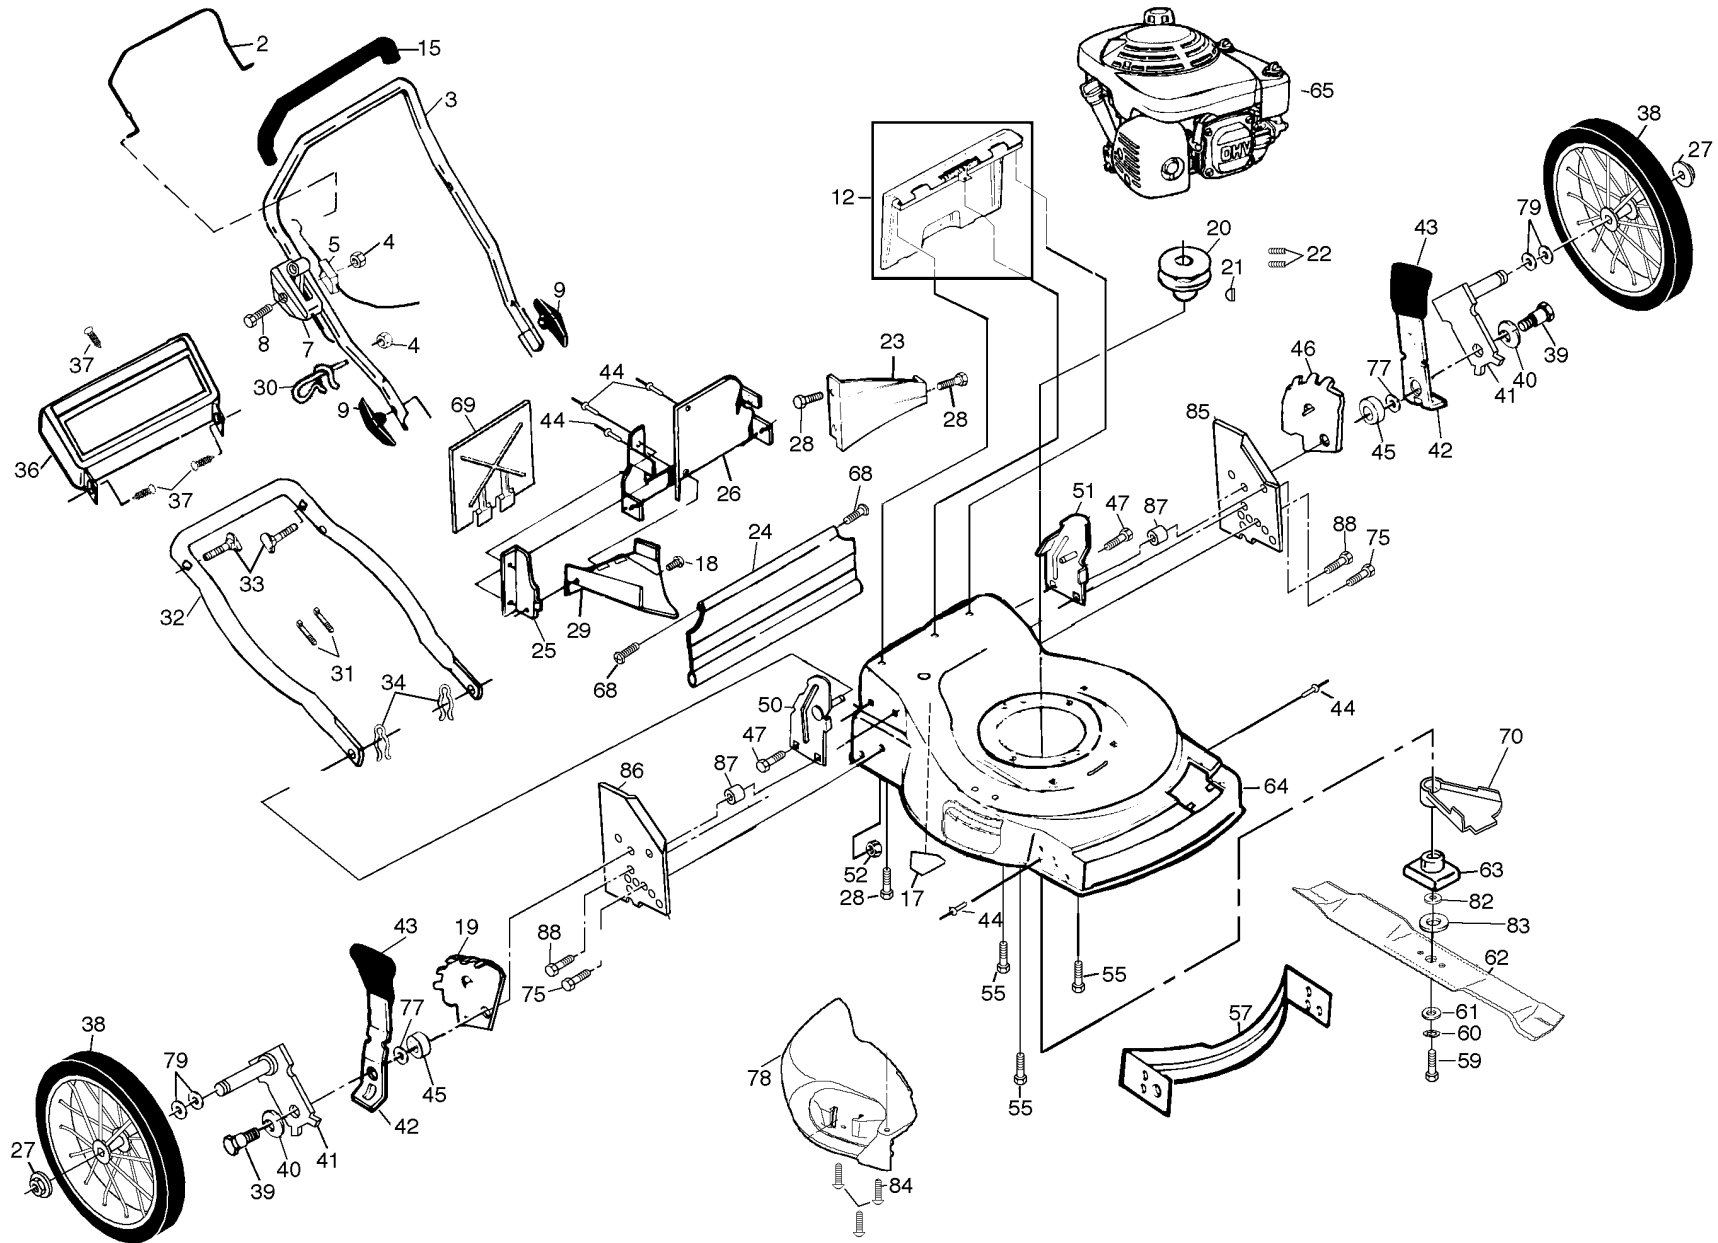

REPAIR PARTS

ROTARY LAWN MOWER - - MODEL NO. 560hsh (954140059A)

16

REPAIR PARTS

ROTARY LAWN MOWER - - MODEL NO. 560hsh (954140059A)

KEY NO.	PART NO.	DESCRIPTION	KEY NO.	PART NO.	DESCRIPTION
2	532146900	Control Bar	50	532153029	Handle Bracket (Right)
3	532150041	Upper Handle	51	532153030	Handle Bracket (Left)
4	532063601	Locknut	52	532751592	Locknut 3/8-16
5	532851671	Engine Zone Control Cable	55	532146653	Hex Head Thread Rolling Screw 3/8-16 x 1-1/8
7	532163340	Throttle Control	57	532138871	Front Baffle
8	532144929	Hex Washer Head Screw 1/4-20 x 2-1/8	59	532851084	Hex Head Machine Screw 3/8-24 x 1-3/8 Gr. 8
9	532136376	Handle Knob	60	532850263	Helical Lock Washer
12	532151023	Rear Door Kit	61	532851074	Hardened Washer
15	532155890	Handle Grip	62	532141114	Blade 22"
17	532107339	Danger Decal	63	532144331	Blade Adapter
18	532150050	Screw	64	532162339	Lawn Mower Housing Kit (Includes Key No. 17)
19	532800368	Wheel Adjusting Bracket	65	-----	Engine (See Breakdown)
20	532084596	Engine Pulley	68	532088652	Hinge Screw
21	532087677	Hi Pro Key #505	69	532125368	Mulcher Plate
22	532059708	Set Screw 1/4-20 x 5/16	70	532134612	Debris Shield
23	532148941	Rear Baffle	75	874760612	Bolt
24	532140540	Rear Skirt	77	532088348	Flat Washer
25	532138860	Side Baffle	78	532162358	Combi-cut Door
26	532162456	Back Plate	79	532057143	Wave Washer
27	532083923	Flanged Locknut	82	532067510	Washer
28	532054583	Screw Hex Head 1/4-20 x 1/2	83	532148353	Washer
29	532125376	Discharge Baffle	84	532141841	Screw
30	532132001	Rope Guide	85	532154687	Support Bracket (Right)
31	532066426	Wire Tie	86	532151947	Support Bracket (Left)
32	532157082	Lower Handle	87	532073713	Spacer
33	532131959	Handle Bolt	88	532149588	Hex wsh.hd Screw 5/16 x 1.50.ca
34	532051793	Hairpin Cotter	--	532145836	Engine Manual Honda (English)
36	532157070	Trim Plate Assembly	--	532148015	Engine Manual Honda (French)
37	532701477	Push-in Fastener	--	532162367	Owner's Manual
38	532088017	Wheel & Tire Assembly	--	532163134	Decal (Combi-cut Door)
39	532142748	Shoulder Bolt			
40	532061651	Spring Washer			
41	532125323	Axle Arm			
42	532125066	Selector Spring			
43	532701037	Selector Knob			
44	532128415	Pop Rivet			
45	532146630	Spacer			
46	532800370	Wheel Adjusting Bracket			
47	532150078	Self-tapping Screw 5/16-18 x 3/4			

17