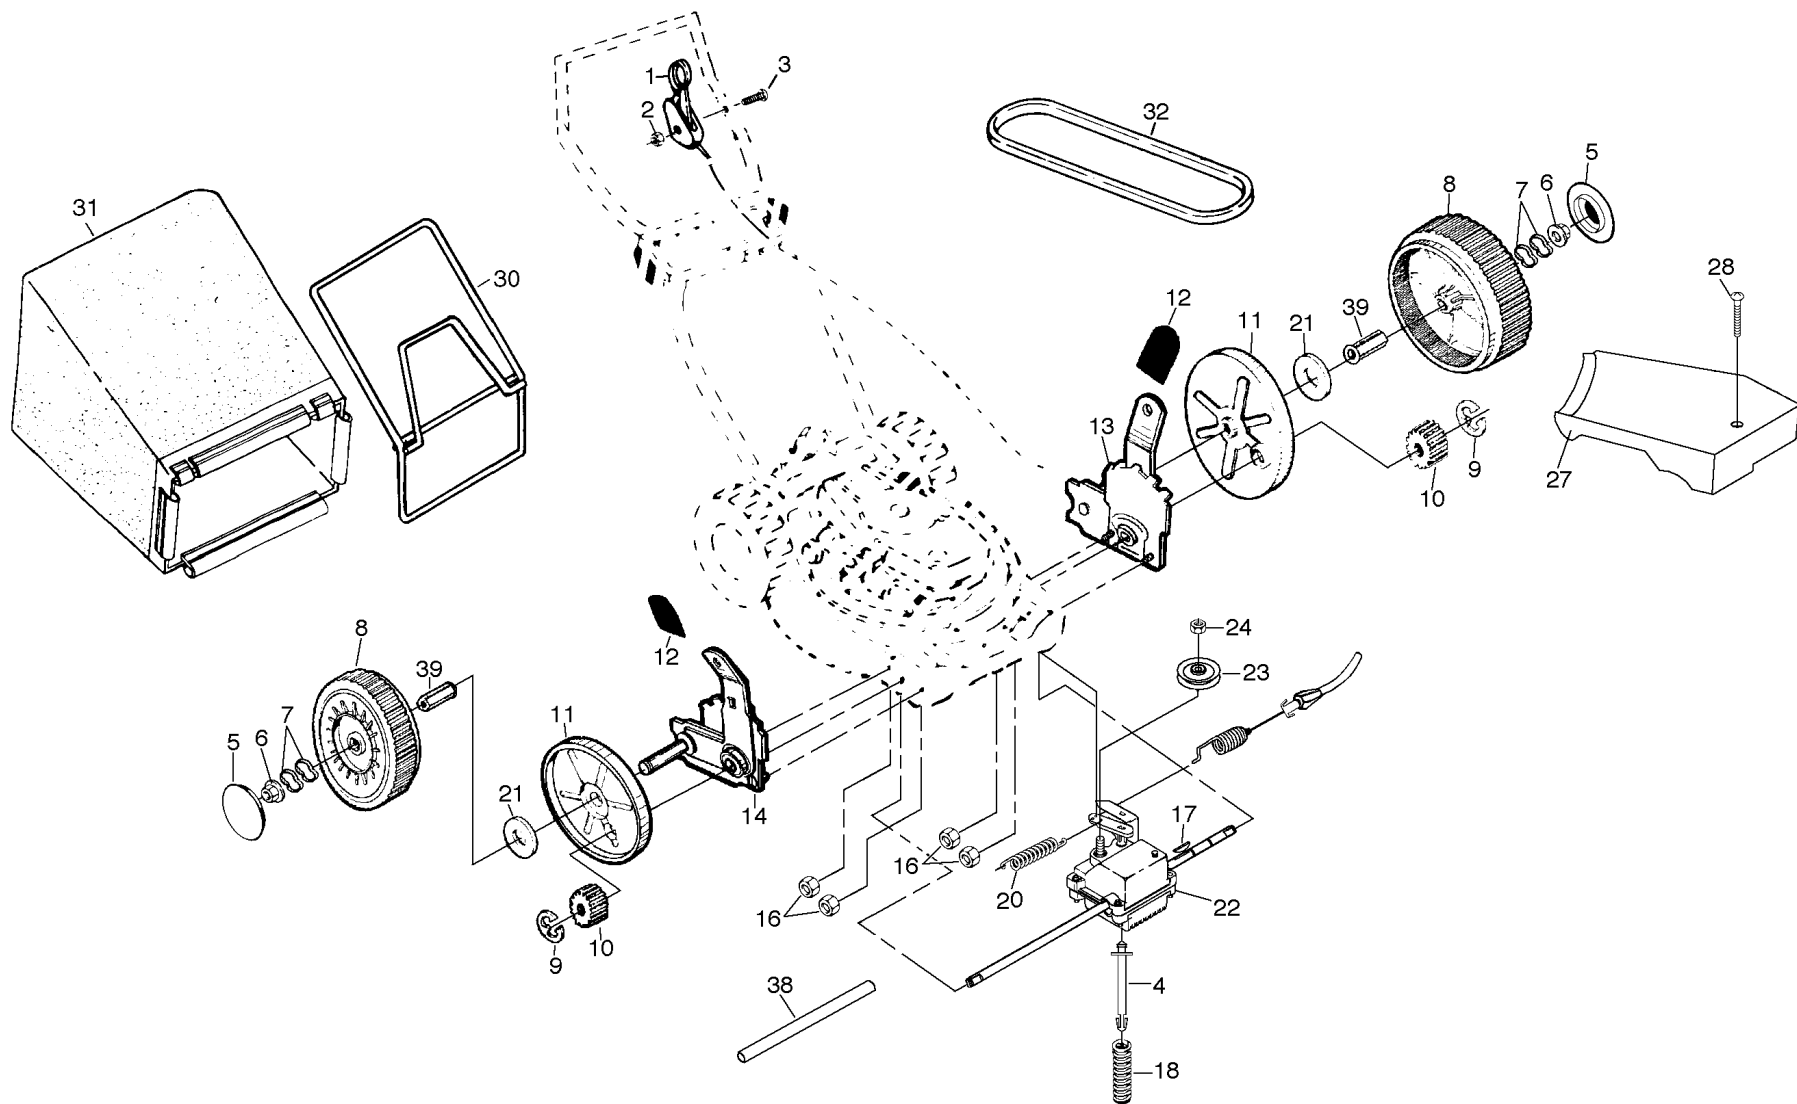

REPAIR PARTS

ROTARY LAWN MOWER - - MODEL NO. 560hsh (954140059A)

18

REPAIR PARTS

ROTARY LAWN MOWER - - MODEL NO. 560hsh (954140059A)

KEY NO.	PART NO.	DESCRIPTION	KEY NO.	PART NO.	DESCRIPTION
1	532148312	Drive Control	20	532075192	Spring
2	532751152	Locknut #10-24	21	532067725	Washer 1/2 x 1-1/2 x .134
3	532158755	Pan Head Machine Screw 1/4-20 x 2-1/8	22	532702511	Gear Case Assembly
4	532150495	Spring Retainer	23	532137052	Drive Pulley
5	532157008	Hubcap	24	532132010	Locknut
6	532145212	Nut	27	532162366	Drive Cover
7	532057143	Wave Washer	28	532143603	Pan Head Tapping Screw #10-24 x 2-3/4
8	532801156	Wheel & Tire Assembly	30	532088614	Catcher Frame
9	812000058	E-ring	31	532800386	Grass Bag
10	532137054	Pinion	32	532146527	V-Belt
11	532088080	Dust Cover	38	532086012	Drive Shaft Cover
12	532701037	Selector Knob	39	532088446	Wheel Bushing
13	532151009	Wheel Adjuster Assembly (Left)	--	532163140	Drive Cover Decal
14	532151010	Wheel Adjuster Assembly (Right)	--	532750320	Ht. Adjuster Decal RH
16	532063601	Locknut	--	532750319	Ht. Adjuster Decal LH
18	532137090	Spring