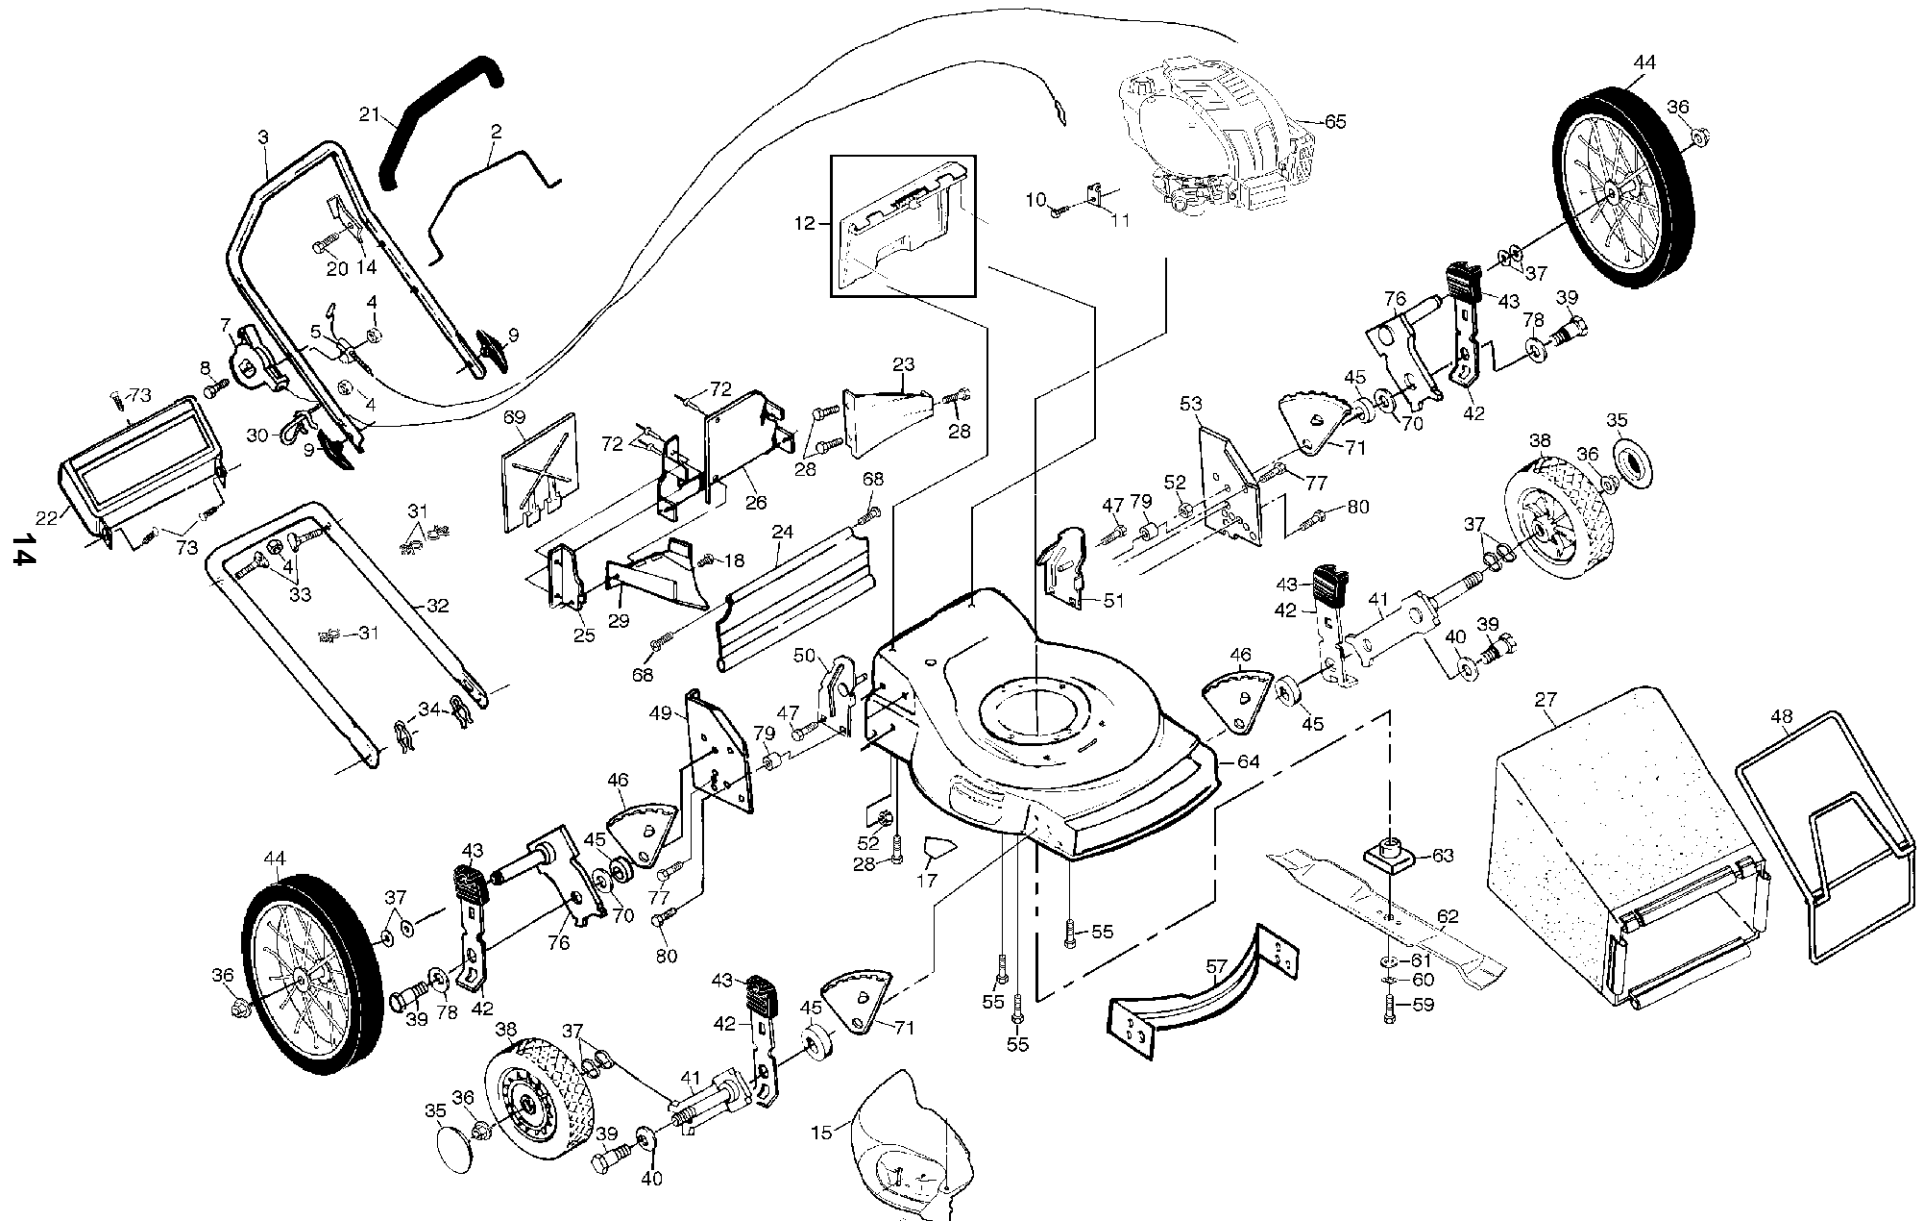

REPAIR PARTS

ROTARY LAWN MOWER - - MODEL NO. 560h (954140055A)

KEY NO.	PART NO.	DESCRIPTION	KEY NO.	PART NO.	DESCRIPTION
2	532850735	Control Bar	42	532125066	Selector Spring
3	532131815	Upper Handle	43	532701037	Selector Knob
5	532130861	Engine Zone Control Cable	44	532088017	Wheel & Tire Assembly (Rear)
7	532700417	Throttle Control	45	532146630	Spacer
8	532144929	Hex Washer Head Screw 1/4-20 x 2-1/8	46	532800368	Wheel Adjusting Bracket R.R./L.F.
9	532136376	Handle Knob	47	532150078	Self-tapping Screw 5/16-18 x 3/4
10	532083816	Screw #10 x 5/8	48	532088614	Catcher Frame
11	532213146	* Cable Clamp (Engine)	49	532151947	Wheel Support Bracket (Right)
12	532147612	Rear Door Kit	50	532153029	Handle Bracket (Right)
14	532125162	Upstop Bracket	51	532153030	Handle Bracket (Left)
15	532162358	Combi-cut Door	52	532751592	Locknut 3/8-16
17	532107339	Danger Decal	53	532154687	Wheel Support Bracket (Left)
18	532150050	Screw	55	532150406	Hex Head Thread Rolling Screw 3/8-16 x 1
20	532750097	Hex Washer Head Screw #10-24	57	532138871	Front Baffle
21	532155890	Handle Grip	59	532851084	Hex Head Machine Screw 3/8-24 x 1-3/8 Gr. 8
22	532157070	Trim Plate	60	532850263	Helical Lock Washer
23	532148941	Rear Baffle	61	532851074	Hardened Washer
24	532140540	Rear Skirt	62	532141114	Blade 22"
25	532138860	Side Baffle	63	532851514	Blade Adapter
26	532162456	Back Plate	64	532162314	Lawn Mower Housing Kit (Includes Key No. 17)
27	532800386	Grass Bag	65	-- -- -- --	* Engine - Briggs & Stratton Model No. 121602
28	532054583	Screw Hex Head 1/4-20 x 1/2	68	532088652	Hinge Screw
29	532125376	Discharge Baffle	69	532125368	Mulcher Plate
30	532132001	Rope Guide	70	532088348	Flat Washer
31	532066426	Wire Ties	71	532800370	Wheel Adjusting Bracket L.R./L.F.
32	532157082	Lower Handle	72	532128415	Pop Rivet
33	532131959	Handle Bolt	73	532701477	Push-in Fastener
34	532051793	Hairpin Cotter	76	532125323	Axle Arm Assembly
35	532157008	Hubcap	77	532149588	Screw
36	532083923	Flanged Locknut	78	532061651	Spacer
37	532057143	Wave Washer	79	532073713	Spacer
38	532750550	Wheel & Tire Assembly (Front)	80	874760612	Screw
39	532142748	Shoulder Bolt	81	532141841	Screw
40	532062335	Belleville Washer	--	532163135	Decal (Housing)
41	532151254	Axle Arm	--	532163134	Decal (Mulcher Door)
			--	532162313	Owner's Manual