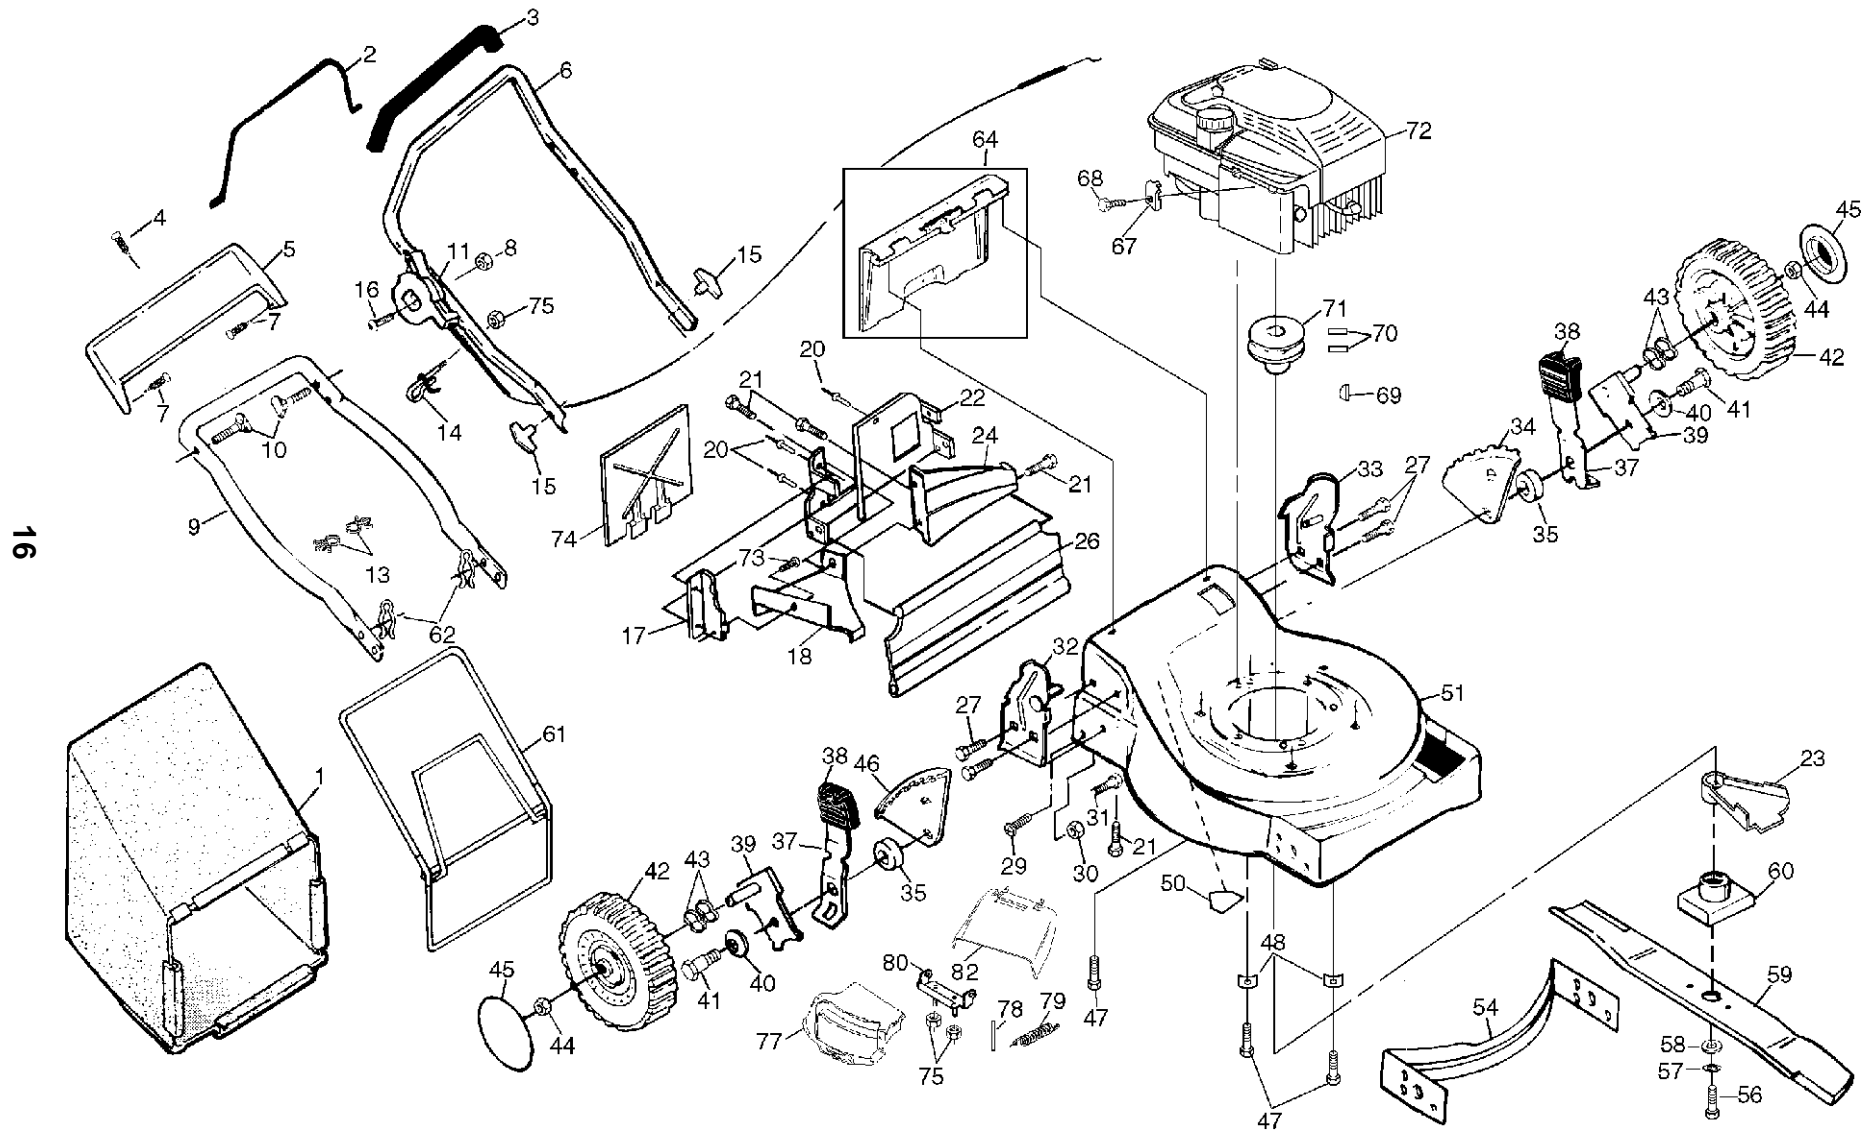

REPAIR PARTS

ROTARY LAWN MOWER - - MODEL NO. 56sf (954140043A)

REPAIR PARTS

ROTARY LAWN MOWER - - MODEL NO. 56sf (954140043A)

17

KEY NO.	PART NO.	DESCRIPTION	KEY NO.	PART NO.	DESCRIPTION
1	532800386	Grass Bag Assembly	42	532750550	Wheel & Tire Assembly
2	532131094	Control Bar	43	532057143	Wave Washer
3	532155890	Handle Grip	44	532083923	Nut
5	532157070	Trim Plate	45	532157008	Hubcap
6	532125294x	Upper Handle	46	532142843	Wheel Adjusting Bracket (RR)
7	532701477	Push-in Fastener	47	532150406	Thread Rolling Screw 3/8-16 x 1
8	532063601	Locknut 1/4-20	48	532125078	Engine Washer
9	532157082	Lower Handle	50	532107339	Danger Decal
10	532131959	Handle Bolt	51	532151008	Lawn Mower Housing (Includes Key No. 50)
11	532700417	Throttle Control	54	532144964	Front Baffle
13	532151517	Cable Clips	56	532851084	Hex Head Screw 3/8-24 x 1-3/8 Gr. 8
14	532132001	Rope Guide	57	532850263	Helical Lockwasher 3/8
15	532136376	Handle Knob	58	532851074	Hardened Washer
16	532059935	Round Head Screw 1/4-20 x 2-3/4	59	532141114	22" Blade
17	532138860	Side Baffle	60	532851514	Blade Adapter
18	532125376	Discharge Baffle	61	532088614	Catcher Frame Assembly
20	532128415	Rivet	62	532051793	Hairpin Cotter
21	532054583	Hex Tapping Screw 1/4-20 x 1/2	64	532151023	Rear Door Assembly
22	532139734	Back Plate	67	532213146	* Cable Clamp
23	532134612	Debris Shield	68	532083816	Thread Rolling Screw #10-32 x 5/8
24	532125348	Rear Baffle	69	532087677	Hi-Pro Key
26	532140540	Rear Skirt	70	532059708	Set Screw 1/4-20 x 5/16
27	532150078	Thread Cutting Screw 5/16-18 x 3/4	71	532084596	Engine Pulley
29	532088652	Hinge Screw	72	-----	* Engine - Briggs Model No. 12H802
30	532751592	Locknut	73	532150050	Screw
32	532153029	Handle Bracket Assembly (Right)	74	532125368	Mulcher Plate
33	532153030	Handle Bracket Assembly (Left)	75	532063601	Nylon Locknut
34	532142842	Wheel Adjusting Bracket (LR)	77	532150654	Mulcher Door
35	532146630	Spacer	78	532147286	Hinge Rod
37	532125066	Selector Spring	79	532152186	Hinge Spring
38	532701037	Selector Knob	80	532147775	Hinge Bracket
39	532151254	Axle Arm Assembly	82	532150653	Clip-on Discharge Guard
40	532062335	Belleville Washer	--	532159299	Owner's Manual (English/French)
41	532142748	Shoulder Bolt 3/8-16	--	532157090	Decal (Combi Cut Door)

* These parts must be purchased through an authorized Briggs & Stratton dealer.