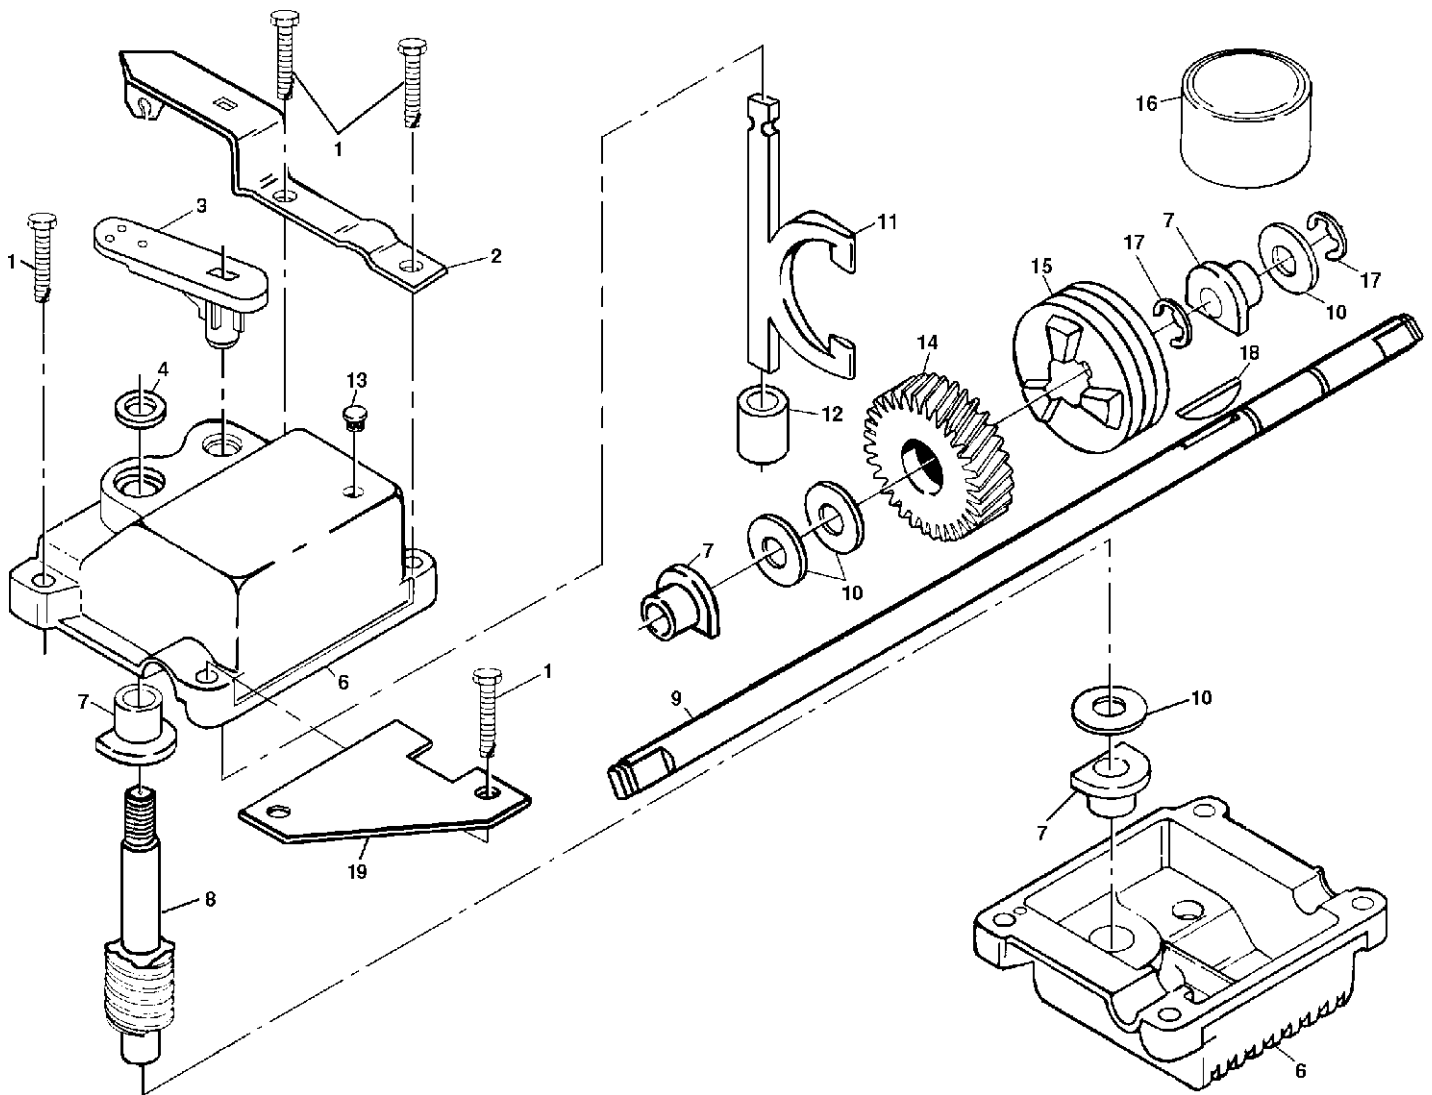

GEAR CASE ASSEMBLY PART NUMBER - 532702511

KEY NO.	PART NO.	DESCRIPTION
1	817490416	Tapping Screw 1/4-20 x 1-1/4
2	532140269	Engagement Bracket
3	532137053	Shifter
4	532057072	Seal
6	532048373	Gear Case Halves Kit (Includes Key Nos. 4, 5, and 7)
7	532077881	Bearing
8	532137051	Worm Shaft
9	532137074	Drive Shaft (532702511)
10	532057079	Hardened Washer
11	532131484	Clutch Yoke

KEY NO.	PART NO.	DESCRIPTION
12	532700343	Bushing
13	532086447	Plug
14	532137050	Helical Gear
15	532750436	Clutch Jaw
16	532750369	Grease
17	812000003	E-Ring
18	532850848	Hi-Pro Key
19	532125441	Spring Bracket

* These parts must be purchased through an authorized Briggs & Stratton dealer.

REPAIR PARTS

ROTARY LAWN MOWER - - MODEL NO. 56sf (954140043A)

KEY NO.	PART NO.	DESCRIPTION
1	532142103	Drive Control
2	532063601	Locknut #10-24
3	532144929	Hex Washer Head Screw 1/4-20 x 2.12
4	532150495	Spring Retainer
5	532157008	Hubcap
6	532145212	Nut
8	532088558	Wheel & Tire Assembly
9	812000058	E-ring
10	532137054	Pinion
11	532088080	Dust Cover
12	532701037	Selector Knob
13	532151009	Wheel Adjuster Assembly (Left)
14	532151010	Wheel Adjuster Assembly (Right)
16	532063601	Locknut

KEY NO.	PART NO.	DESCRIPTION
18	532137090	Spring
20	532075192	Spring
21	532067725	Washer
22	532702511	Gear Case Assembly
23	532137052	Drive Pulley
24	532132010	Locknut
27	532700479	Drive Cover
28	532146072	Pan Head Machine Screw #10-24 x 2-3/4
29	532149746	Pan Head Machine Screw #10-24 x 1-3/4
30	532157095	Drive Cover Decal
32	532146527	V-Belt
38	532086012	Drive Shaft Cover
--	532750320	Decal RH (Height Adjuster)
--	532750319	Decal LH (Height Adjuster)