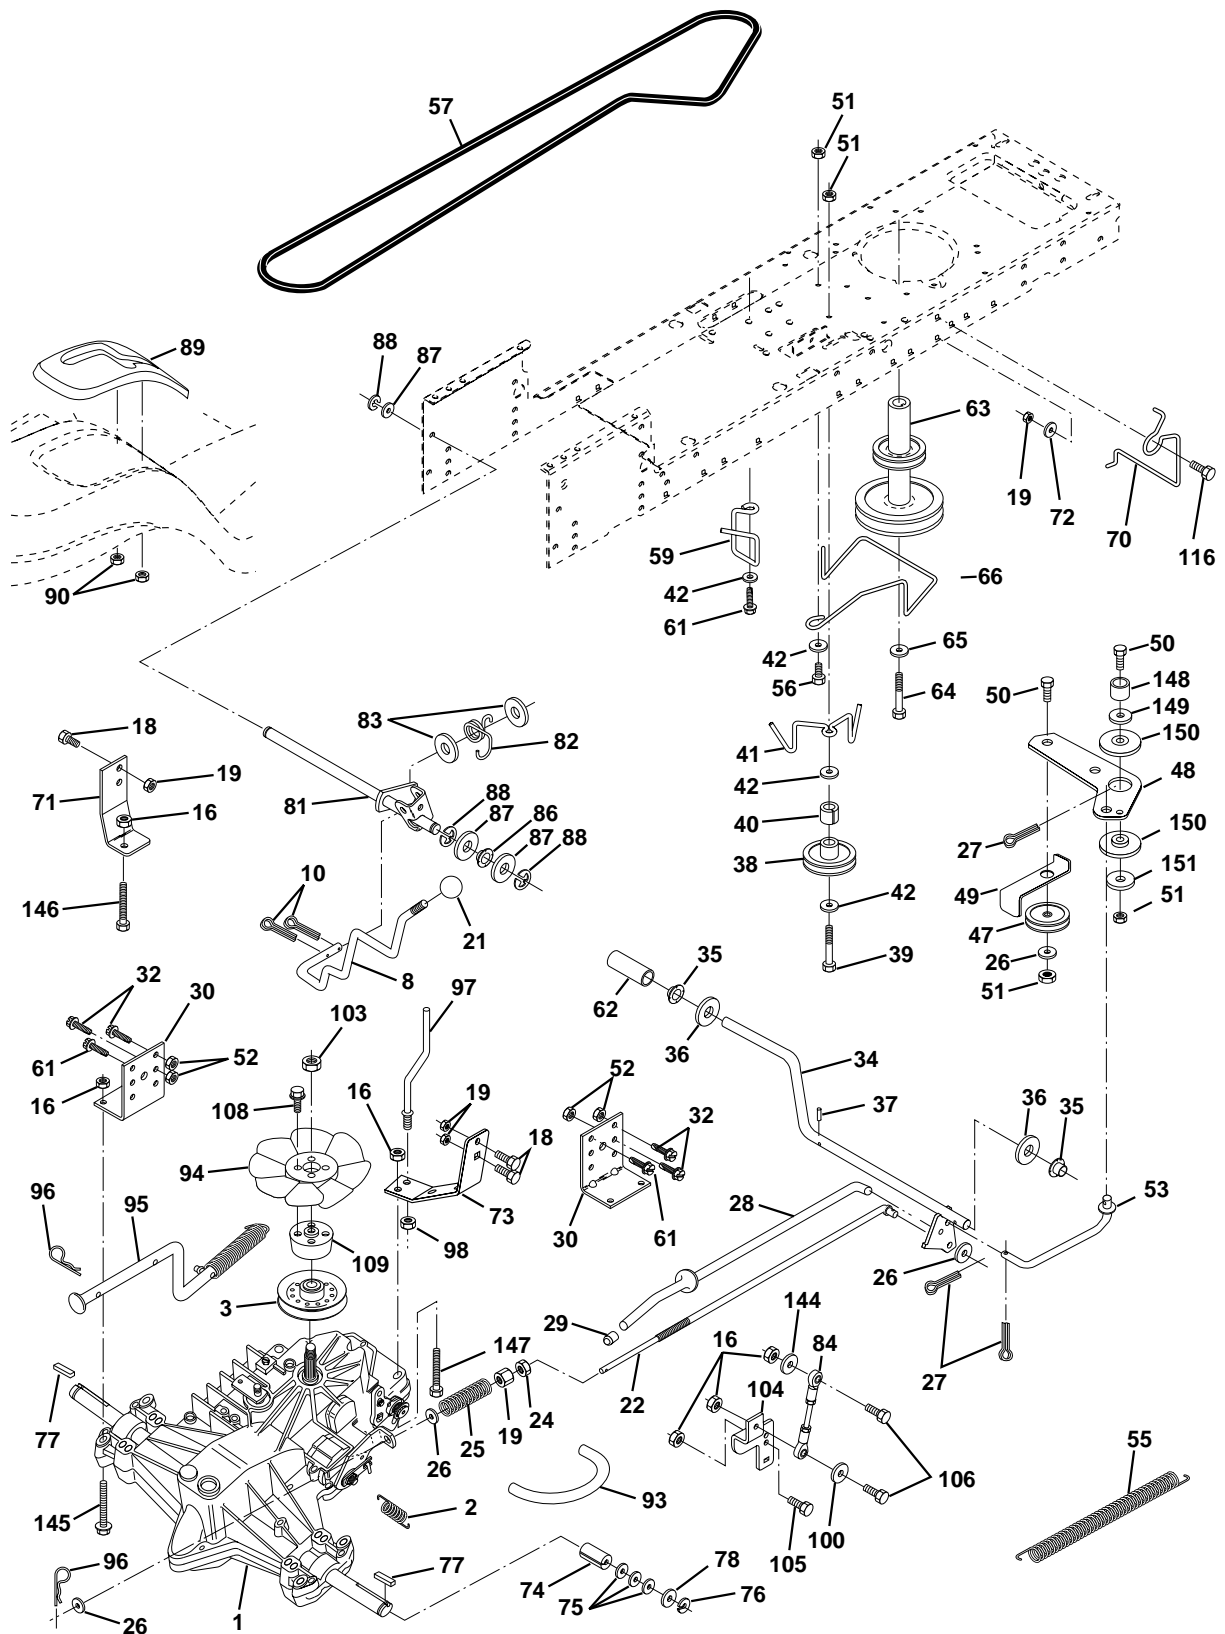

For Husqvarna Parts Call 606-678-9623 or 606-561-4983 REPAIR PARTS

TRACTOR - MODEL NO. LTH120 (954140003C), PRODUCT NO. 954 14 00-03
DRIVE

For Husqvarna Parts Call 606-678-9623 or 606-561-4983

REPAIR PARTS

TRACTOR - MODEL NO. LTH120 (954140003C), PRODUCT NO. 954 14 00-03

DRIVE

KEY NO.	PART NO.	DESCRIPTION	KEY NO.	PART NO.	DESCRIPTION
1	532140607	Transaxle (See Breakdown) Hydro Gear, Model No. 310-0500	65	810040700	Washer
2	532142431	Spring, Return, Brake	66	532161488	Keeper Belt Engine Hydro
3	532144698	Pulley, Transaxle	70	532134683	Guide Belt Mower Drive RH
8	532154792	Rod Shift Fender STLT	71	532141417	Strap Torque Lh Hydro
10	876020416	Pin Cotter 1/8 x 1 CAD	72	819132012	Washer 13/32 x 1-1/4 x 12 Ga.
16	873800500	Nut Lock Hex W/Ins. 5/16-18 Unc P	73	532141418	Strap Torque Rh Hydro
18	874780616	Bolt Fin Hex 3/8-16 Unc x 1 Gr. 5	74	532121199	Spacer, Split
19	873800600	Nut Lock Hex W/Wsh 3/8-16 Unc	75	532121749	Washer 25/32 x 1-1/4 x 16 Gauge
20	871170764	Bolt Hex 7/16-20 x 4 Gr 5	76	812000001	E-Ring
21	532121274	Knob, Duckhead 1/2-13	77	532123583	Key, Square
22	532145627	Rod, Brake Hydro	78	532121748	Washer 25/32 x 1-5/8 x 16 Gauge
24	873350600	Nut	81	532161081	Shaft Asm. Cross Hydro
25	532106888	Spring, Brake Rod	82	532123782	Spring Torsion T/A
26	819131316	Washer	83	819171216	Washer 17/32 x 3/4 x 16 Ga.
27	876020412	Pin Cotter 1/8 x 3/4 CAD.	84	532141423	Rod, Tie Hydro
28	532145204	Rod, Parking Brake	86	532157480	Bushing
29	532071673	Cap, Parking Brake	87	819212016	Washer 21/32 x 1-1/4 x 16 Ga.
30	532130807	Bracket, Transaxle	88	812000008	Ring Klip #5304-62
32	874760512	Bolt Hex Hd 5/16-18 Unc x 3/4	89	532158388	Console, Shift
34	532155071	Shaft, Foot Pedal	90	532124346	Nut, Self-Thd Wsh-hd 1/4 Zinc
35	532120183	Bearing, Nylon	93	532142564	Line Fuel Hydro 4"
36	819211616	Washer	94	532140462	Fan, Hydro 7"
37	532124963	Pin, Roll	95	532144643	Control Asm Bypass Hydro
38	532123674	Pulley, Idler, Flat	96	532124788	Retainer Spring 1" Zinc/Cad
39	874760644	Bolt	97	532144201	Keeper Belt Rh Hydro
40	532124965	Spacer, Split	98	873510600	Nut Keps Hex 3/8-16 Unc
41	532154777	Keeper, Belt Idler	100	819111216	Washer 11/32 x 3/4 x 16 Ga.
42	819131312	Washer 13/32 x 13/16 x 12 Gauge	103	873940800	Nut Nylon Insert 1/2-20 Unf.
47	532127783	Pulley, Idler, V-Groove	104	532141421	Arm, Control Hydro
48	532154407	Bellcrank Clutch Grnd Prv STL	105	871070516	Screw Cap Hex 5/16 x 18 x 1
49	532123205	Retainer, Belt	106	874780520	Bolt Fin Hex 5/16-18 Unc x 1-1/4
50	874760624	Bolt	108	817541026	Screw Hex Wh Hd #10-24 x
51	873680600	Nut	109	532145098	Adaptor Fan Hydro LT Hyd Alum
52	873680500	Nut Crownlock 5/16-18	116	872110610	Bolt Rdhd Sq. Neck 3/8-16 x 1.25
53	532105710	Link, Clutch	145	874490540	Bolt Hex Flghd 5/16-18 x Gr. 5
55	532105709	Spring, Return, Clutch	146	874490536	Bolt Hex Flghd 5/16-18 x 2-1/4
56	874760620	Bolt Fin Hex 3/8-16 UNC x 1-1/4	147	874490524	Bolt hex Flghd 5/16-18 x 1-1/2
57	532161850	V-Belt, Ground Drive	148	532159103	Spacer
59	532140312	Keeper, Center Span	149	532122052	Spacer Retainer PM Mower
61	817490612	Screw Thdrol. 3/8-16 x 3/4 Ty. TT	150	532150935	Bushing Nylon Collered
62	532124872	Cover, Pedal	151	819133210	Washer 13/32 x 2 x 10 Ga.
63	532161399	Pulley, Engine			

NOTE: All component dimensions give in U.S. inches.
1 inch = 25.4 mm.