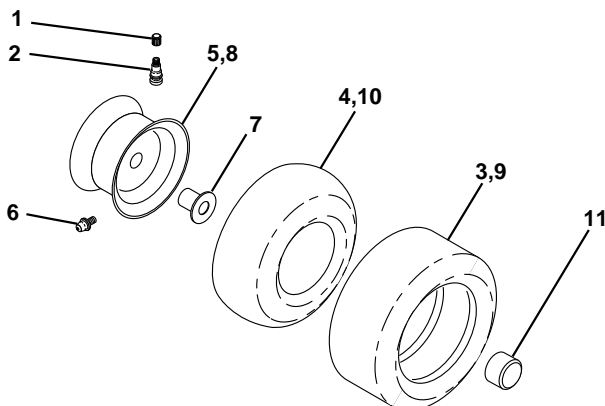

WHEELS & TIRES

KEY NO.	PART NO.	DESCRIPTION
1	532059192	Cap Valve Tire
2	532065139	Stem Valve
3	532106222	Tire F Ts 15 X 6 0 - 6 Service
4	532059904	Tube Front (Service Item Only)
5	532138336	Rim Asm 6"front Silver Service
6	532124957	Fitting Grease (Front Wheel Only)
7	532124959	Bearing Flange (Front Wheel Only)
8	532138337	Rim Asm 8"rear Silver Service
9	532124635	Tire R Ts 18x8 5-8 C Service
10	532124926	Tube Rear (Service Item Only)
11	532104757	Cap Axle Blk 1 50 X 1 00
--	532144334	Sealant, Tire (10 oz. Tube)

NOTE: All component dimensions given in U.S. inches
1 inch = 25.4 mm