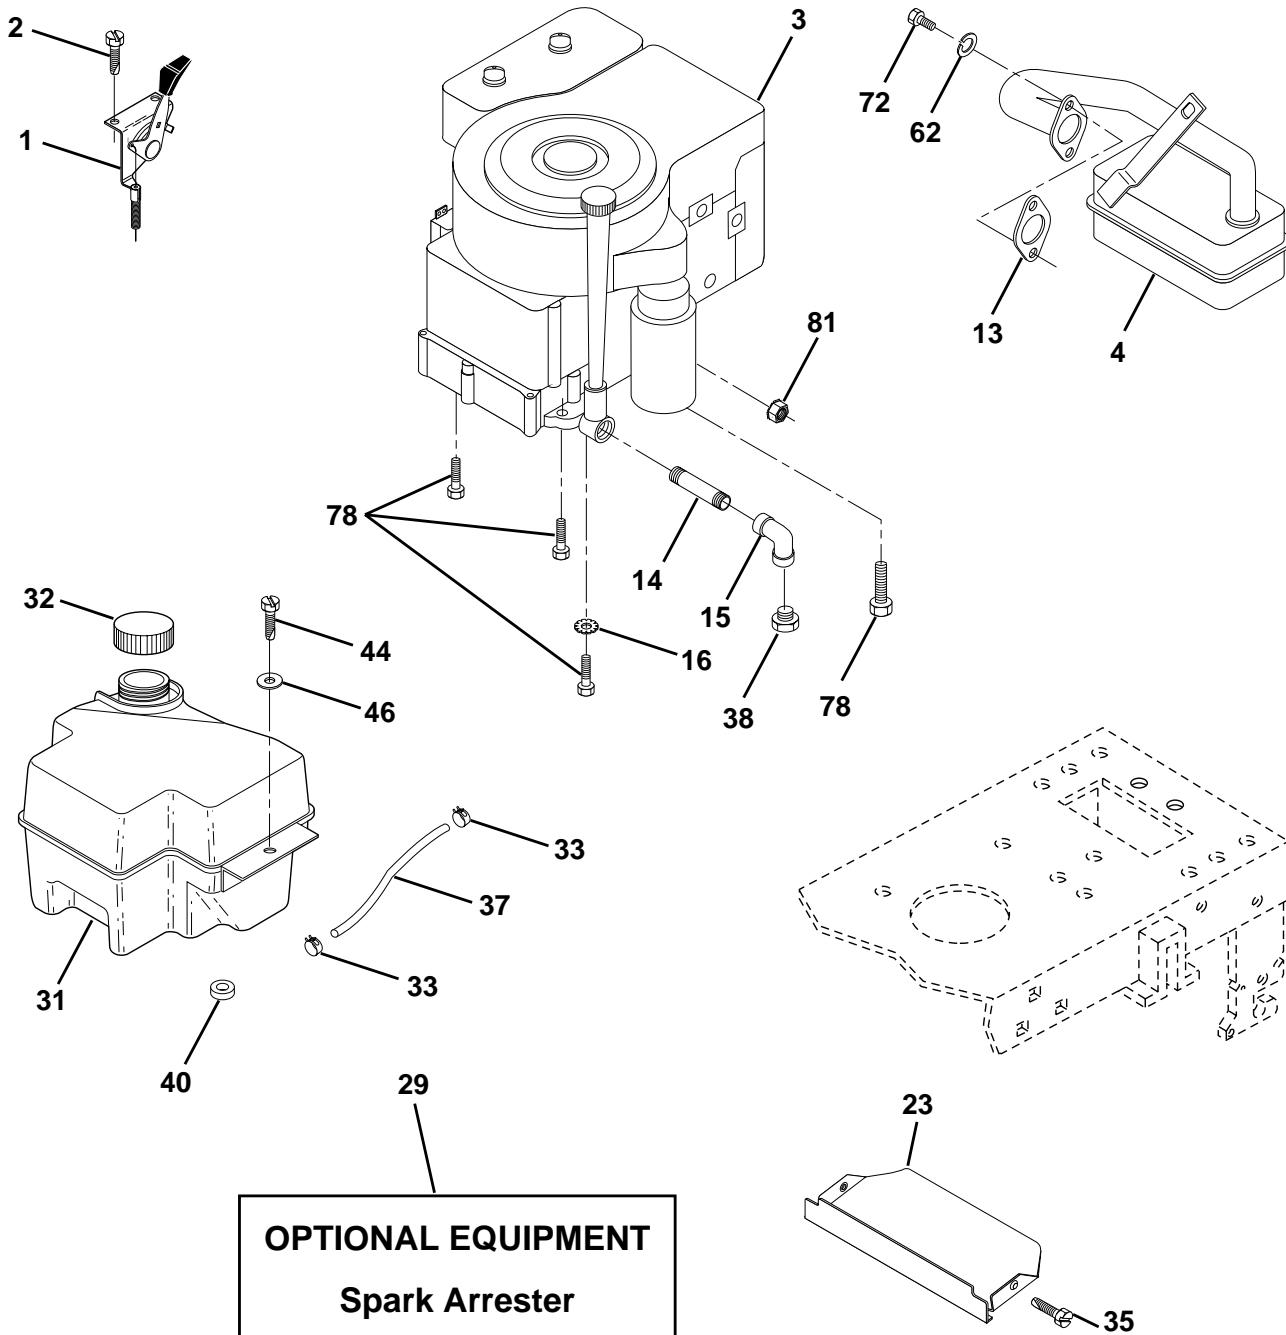

For Husqvarna Parts Call 606-678-9623 or 606-561-4983 REPAIR PARTS

TRACTOR - MODEL NO. LTH120 (954140003C), PRODUCT NO. 954 14 00-03
ENGINE

For Husqvarna Parts Call 606-678-9623 or 606-561-4983

REPAIR PARTS

TRACTOR - MODEL NO. LTH120 (954140003C), PRODUCT NO. 954 14 00-03
ENGINE

KEY NO.	PART NO.	DESCRIPTION
1	532140310	Control Th/ch 23 5 LH Flag
2	817720410	Screw Hex Thd Cut 1/4-20x5/8 T
3	-----	Engine, Briggs 289707
4	532137348	Muffler LT B&S 12/12.5/13HP
13	532272293	Gasket Eng 1 313 Id Tin Plated
14	813280324	Nipple Pipe 3/8 Npt X 3"
15	813200300	Elbow Std 90 Degree 3/8-18 Npt
16	811050600	Washer Lock Ext Tooth 3/8
23	532159880	shield Brn/Dbr Guard
29	532137180	Kit Spark Arrestor (Flat Scrn)
31	532161911	Tank Fuel Front 2 00
32	532140527	Cap Asm Fuel W/sym Vented
33	532123487	Clamp Hose Black
35	817490512	Screw
37	532137040	Line Fuel 20"
38	-----	Plug Oil Drain (Order From Engine Manufacturer)
40	532124028	Bushing Snap Nyl Blk Fuel Line
44	817490412	Screw Hexwsh Thdrol 1/4-20x3/4
46	819091416	Washer 9/32 X 7/8 X 16 Ga
62	810040500	Washer Lock Hvy Hlcl Spr 5/16
72	871070512	Screw Hexhd Cap 5/16-18x 3/4
78	817490620	Screw Thdrol 3/8-16x1-1/4 TYTT
81	532128861	Nut Flange 1/4-20 Starter Nut

NOTE: All component dimensions given in U.S. inches
1 inch = 25.4 mm