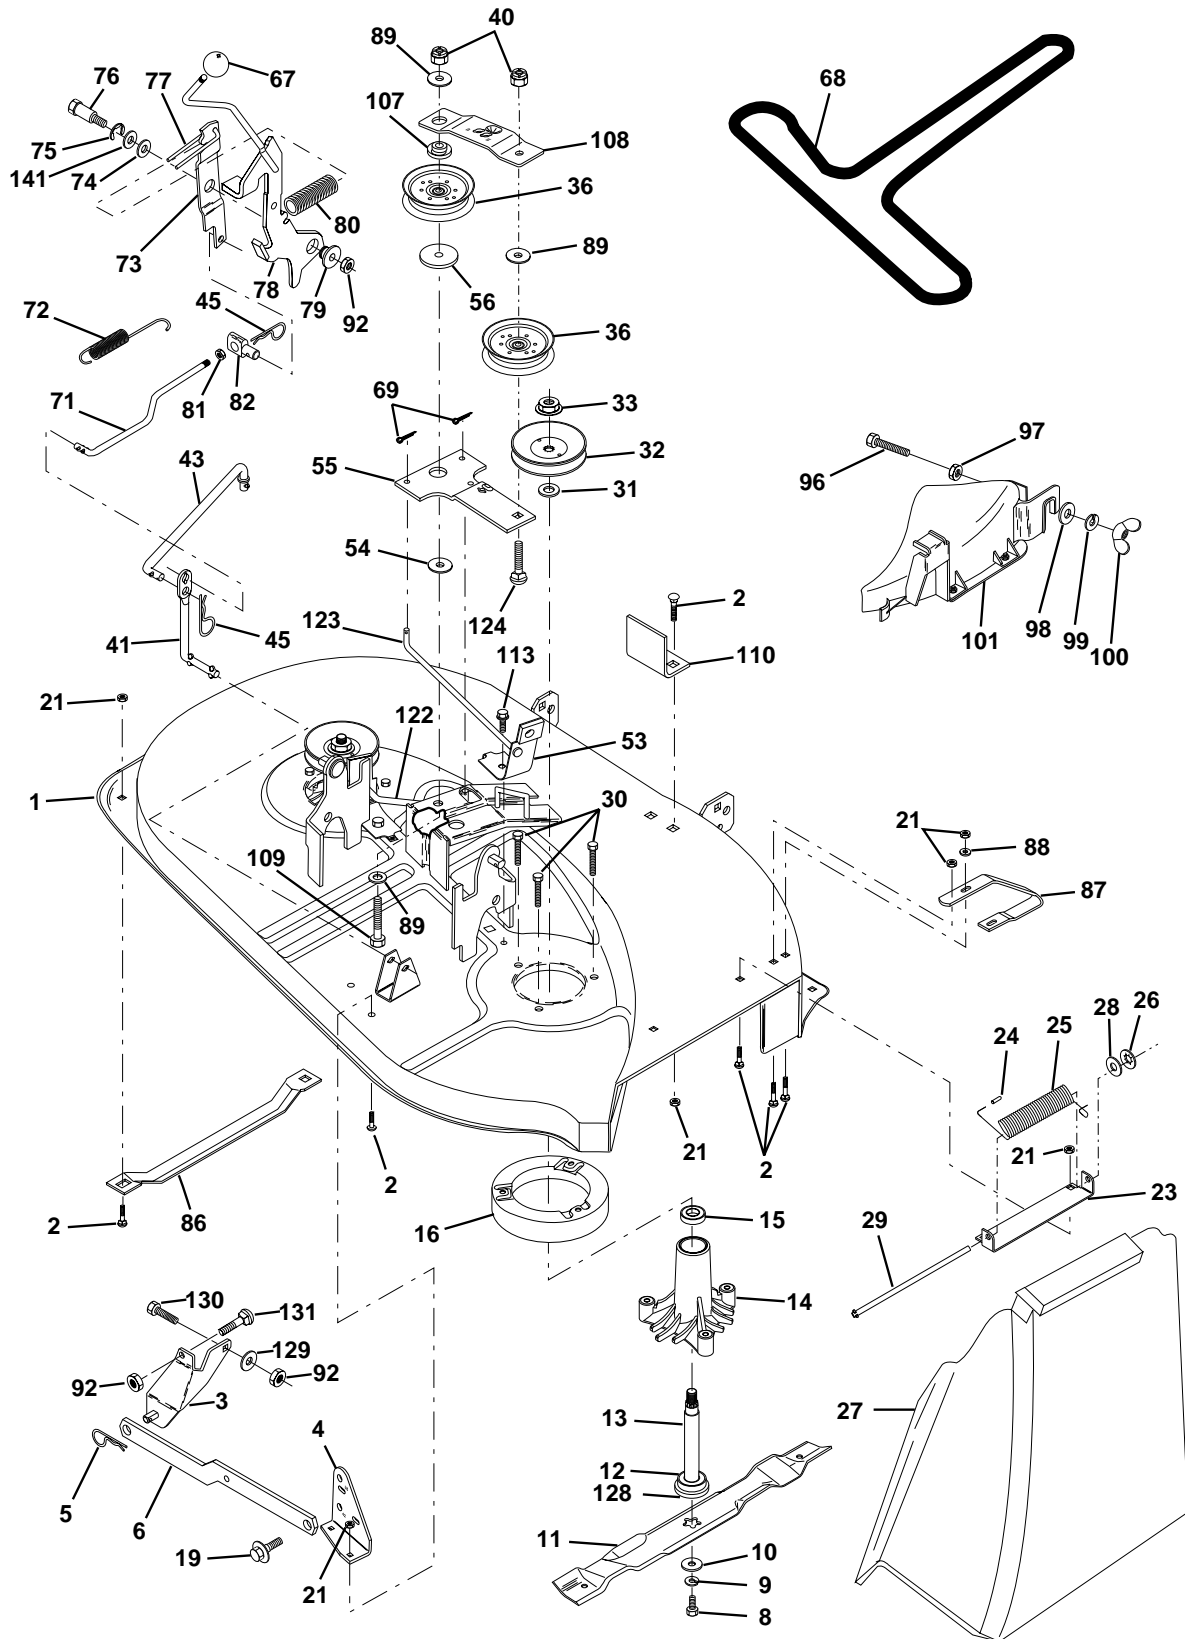

For Husqvarna Parts Call 606-678-9623 or 606-561-4983 REPAIR PARTS

TRACTOR - MODEL NO. LTH120 (954140003C), PRODUCT NO. 954 14 00-03
MOWER DECK

For Husqvarna Parts Call 606-678-9623 or 606-561-4983

REPAIR PARTS

TRACTOR - MODEL NO. LTH120 (954140003C), PRODUCT NO. 954 14 00-03

MOWER DECK

KEY NO.	PART NO.	DESCRIPTION	KEY NO.	PART NO.	DESCRIPTION
1	532142829	Deck Asm Weldment	73	532127847	Arm Clutch Secondary
2	872140506	Bolt Rdhd Sqnk 5/16-18unc X3/4	74	532121748	Washer 25/32 X 1-5/8 X 16 Ga
3	532138017	Bracket Asm Fr Sway Bar 38/42	75	812000029	Ring Klip #t5304-75
4	532138440	Bracket Asm Deck Sway Bar	76	532128903	Bolt Shoulder 3/8-16 Unc 1 44
5	532124670	Retainer Spring	77	532127845	Keeper Spring 4 000
6	532130832	Arm Suspension Rear	78	532160570	Arm Asm Clutch Primary
8	532850857	Bolt 3/8 - 24 X 1.25 Gr 8	79	532127498	Bushing 747 Od X 794 Lg Brass
9	810030600	Washer Lock Hvy 3/8	80	532153701	Spring Clutch Mower
10	532140296	Washer Hard Blade Mower Vented	81	873350600	Nut Hex Jam 3/8-16
11	532134148	Blade Mower Mulching 38"	82	532142028	Trunnion Adj 94
12	532129895	Bearing Ball #6024 (Mandrel)	86	532125074	Runner, LH
13	532137645	Shaft Asm W/lower Bearing	87	532128772	Runner, RH
14	532128774	Housing Mandrel Vented	88	819111216	Washer 11/32 x 3/4 x 16 Ga.
15	532110485	Bearing Ball Mandrel	89	819131612	Washer 13/32 x 1 x 12 Ga.
16	532140329	Stripper Mower Vented	92	873800600	Nut Lock Hex W/Ins 3/8-16 Unc
19	532132827	Bolt Shoulder	96	874930620	Bolt 3/8-16 x 1-1/4 Mulcher
21	873680500	Nut Crownlock 5/16-18 UNC	97	873930600	Nut Crownlock 3/8-16 UNC
23	532137607	Bracket Deflector Mower	98	819132016	Washer 13/32 x 1-1/4 x 16 Ga.
24	532105304	Cap Sleeve 80x 112 Blk Mower	99	810040600	Washer Lock Hvy Hlcl Spr 3/8
25	532123713	Spring Torsion Deflector 2 52	100	532135651	Nut Wing
26	532110452	Nut Push Phos & Oil	101	532132803	Cover Asm Mulching 38"
27	532106736	Shield Deflector	107	532133502	Spacer, Retainer
28	819111016	Washer 11/32 X 5/8 X 16 Ga	108	532133503	Stiffener, Idler Arm
29	532106735	Rod Hinge	109	874760640	Bolt, Hex Head 3/8-16 x 2-1/2
30	532157722	Screw Thdrol Rolling Washer Head	110	532142587	Upstop Deck Front 38"
31	532129963	Washer Spacer Mower Vented	113	817490512	Screw Thdrol 5/16-18 X 3/4
32	532153532	Pulley Mandrel	122	532131289	Rod, Brake, LH
33	532137266	Nut 9/16 Toplock Flng Oil Dip	123	532131288	Rod, Brake, RH
36	532131494	Pulley Idler Flat 3 060	124	872110614	Bolt, Carriage 3/8-16 x 1-3/4
40	873680600	Nut Crownlock 3/8-16 UNC	128	532153390	Washer Felt
41	532133551	Rod Pivot W/nibs	129	819131312	Washer 13/32 x 13/16 x 12 Ga.
43	532133504	Rod Clutch Secondary	130	874780616	Bolt, Fin Hex 3/8-16 UNC x 1 Gr. 5
45	532124788	Spring Retainer 1" Zinc/cad	131	872140608	Bolt, Rdhd Sqnk 3/8-16 x 1
53	532130840	Asm Brake	141	532124931	Washer Thrust .75 x 1.230
54	532133943	Washer Hardened	--	532130794	Mandrel Asm Service (Includes Key Nos. 8-10, 12-15, 31 and 33)
55	532133840	Arm Idler	--	532142820	Mower Deck Complete (Std. Deck - order separately mulcher plate components key nos. 96-101)
56	532122052	Spacer Retainer Pm Mower			
67	532162132	Knob Rd 7/16-14 Plstc Thds Blk			
68	532144200	V-Belt Mower			
69	876020312	Pin, Cotter 3/32 x 3/4			
71	532142427	Rod Clutch Primary 38/42			
72	532131870	Spring Return			

NOTE: All component dimensions given in U.S. inches
1 inch = 25.4 mm