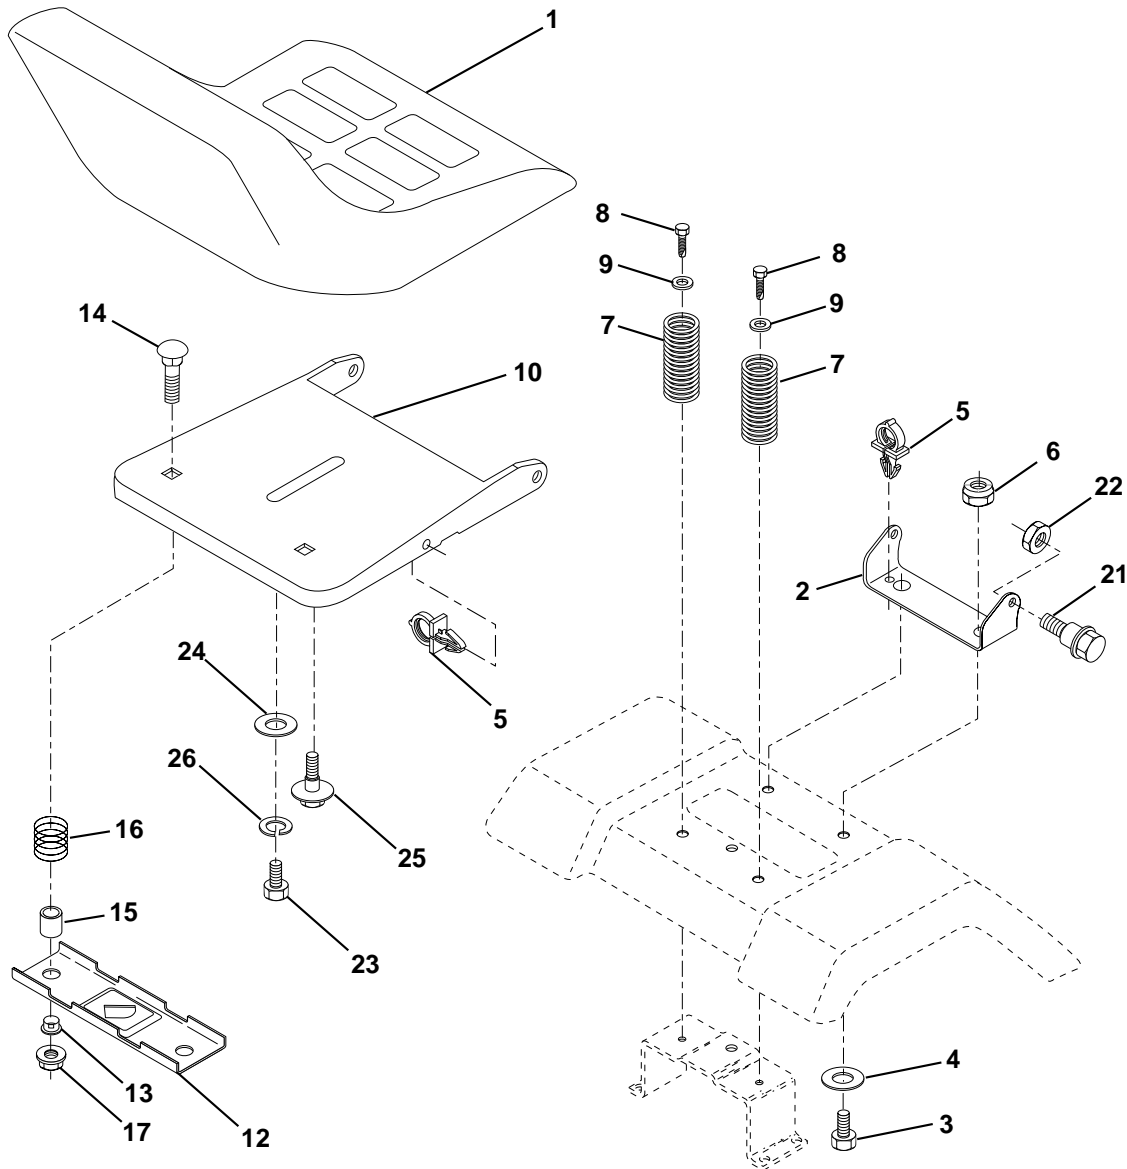

For Husqvarna Parts Call 606-678-9623 or 606-561-4983 REPAIR PARTS

TRACTOR - MODEL NO. LTH120 (954140003C), PRODUCT NO. 954 14 00-03
SEAT ASSEMBLY

KEY PART NO. NO.

DESCRIPTION

1	532140838	Seat
2	532140551	Bracket Pivot Seat 8 720
3	874760616	Bolt Fin Hex 3/8-16unc X 1
4	819131610	Washer 13/32 X 1 X 10 Ga
5	532145006	Clip Push-In
6	873800600	Nut Hex w/Ins. 3/8-16 Unc
7	532124181	Spring Seat Cprsn 2 250 Blk Zi
8	817490616	Screw Thdrol 3/8-16 X 1 Ty-tt
9	819131614	Washer 13/32 X 1 X 14 Ga.
10	532155925	Pan Seat
12	532121246	Bracket Mounting Switch
13	532121248	Bushing Snap Blk Nyl 50 Id

KEY PART NO. NO.

DESCRIPTION

14	872050412	Bolt Rdhd Sqnk 1/4-20x1-1/2
15	532134300	Spacer Split 28x 96 Yel Zinc
16	532121250	Spring Cprsn 1 27 Blk Pnt
17	532123976	Nut Lock 1/4 Lge Flg Gr 5 Zinc
21	532153236	Bolt Shoulder 5/16-18 Unc
22	873800500	Nut Hex Lock W/Ins 5/16-18
23	874780814	Bolt, Hex Head, Fin 1/2-13 x 7/8 Grade 5
24	819171912	Washer 17/32 X 1-3/16 X 12 Ga.
25	532127018	Bolt Shoulder 5/16-18 X 62
26	810040800	Washer Lock

NOTE: All component dimensions given in U.S. inches.
1 inch = 25.4 mm