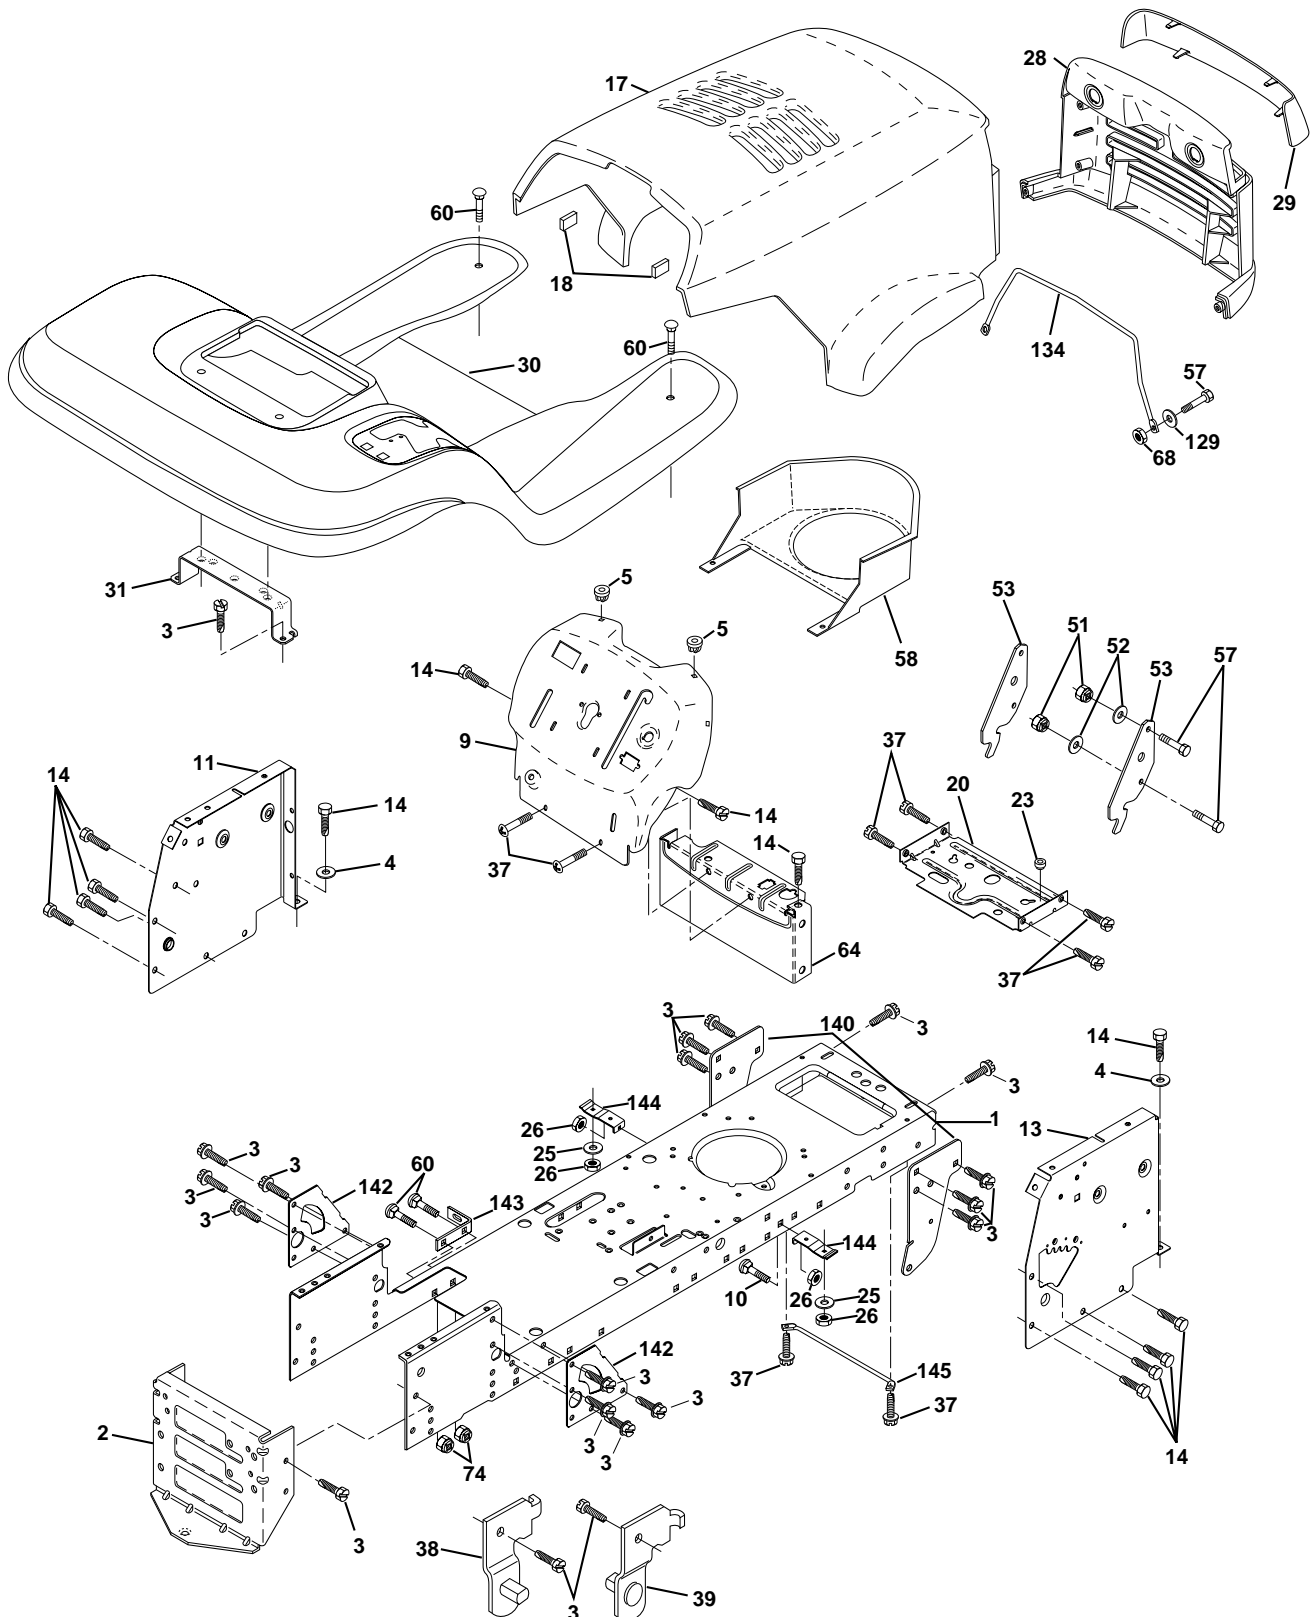

For Husqvarna Parts Call 606-678-9623 or 606-561-4983

REPAIR PARTS

TRACTOR - MODEL NO. LTH120 (954140003C), PRODUCT NO. 954 14 00-03
CHASSIS AND ENCLOSURES

For Husqvarna Parts Call 606-678-9623 or 606-561-4983

REPAIR PARTS

TRACTOR - MODEL NO. LTH120 (954140003C), PRODUCT NO. 954 14 00-03
CHASSIS AND ENCLOSURES

KEY NO.	PART NO.	DESCRIPTION
1	532160392	Chassis Weldment
2	532140356	Drawbar, Stretch
3	817490612	Screw Thdrol 3/8-16x3/4 Ty-tt
4	819131216	Washer 13/32 x 3/4 x 16 Ga.
5	532155272	Bumper Hood/Dash
9	532162742	Dash P/L M, N/AMM N/HM
10	872140608	Bolt Carriage 3/8-16 x 1
11	532155927	Panel Dash Lh
13	532157262	Panel Dash Rh
14	817490608	Screw Thdrol 3/8-16x1/2 Ty-tt
17	532156051	Hood LT/PL Husqvarna
18	532126938	Bumper Hood
20	532156437	Plate Mtg Battery Fuel Tank Fr
23	532124028	Bushing
25	819131312	Washer 13/32 X 13/16 X 12 Ga
26	873800600	Nut Lock Hex W/Ins 3/8-16 Unc
28	532149776	Grille LT/PL Husqvarna
29	532149777	Lens LT/PL Husqvarna
30	532156489	Fender Footrest STLT Pnt
31	532139976	Bracket Support Fender
37	817490508	Screw Thdrol 6/16-18 x 1/2 TYT
38	532139886	Bracket, Asm. Pivot, L.H., Mower Rear
39	532139887	Bracket, Asm. Pivot, R.H., Mower Rear
51	873800400	Nut Lock Hex W/Ins 1/4-20
52	819091416	Washer 9/32 x 7/8 x 16 Ga.
53	532150067	Bracket Pnt. Pick off LT/PL Husqvarna
57	874780412	Bolt Hex 1/4-20 x 3/4
58	532150127	Air Duct Engine P/L
60	872140606	Bolt Rdhd Sqnk 3/8-16unc x 3/4
64	532154798	Dash Lower STLT
68	873510400	Nut Keps Hex 1/4-20unc
74	873680600	Nut Crownlock 3/8-16 UNC
129	819091016	Washer 9/32 x 5/8 x 16 Ga.
134	532160219	Rod Support Hood LT/PL Husq.
140	532158418	Bracket Suspension Front
142	532156095	Plate Reinforcement STLT
143	532154966	Bracket Swaybar Chassis
144	532154207	Bracket Pnt Footrest STLT
145	532156524	Rod Pivot Chassis/Hood
--	532005479	Plug Button

NOTE: All component dimensions given in U.S. inches
1 inch = 25.4 mm