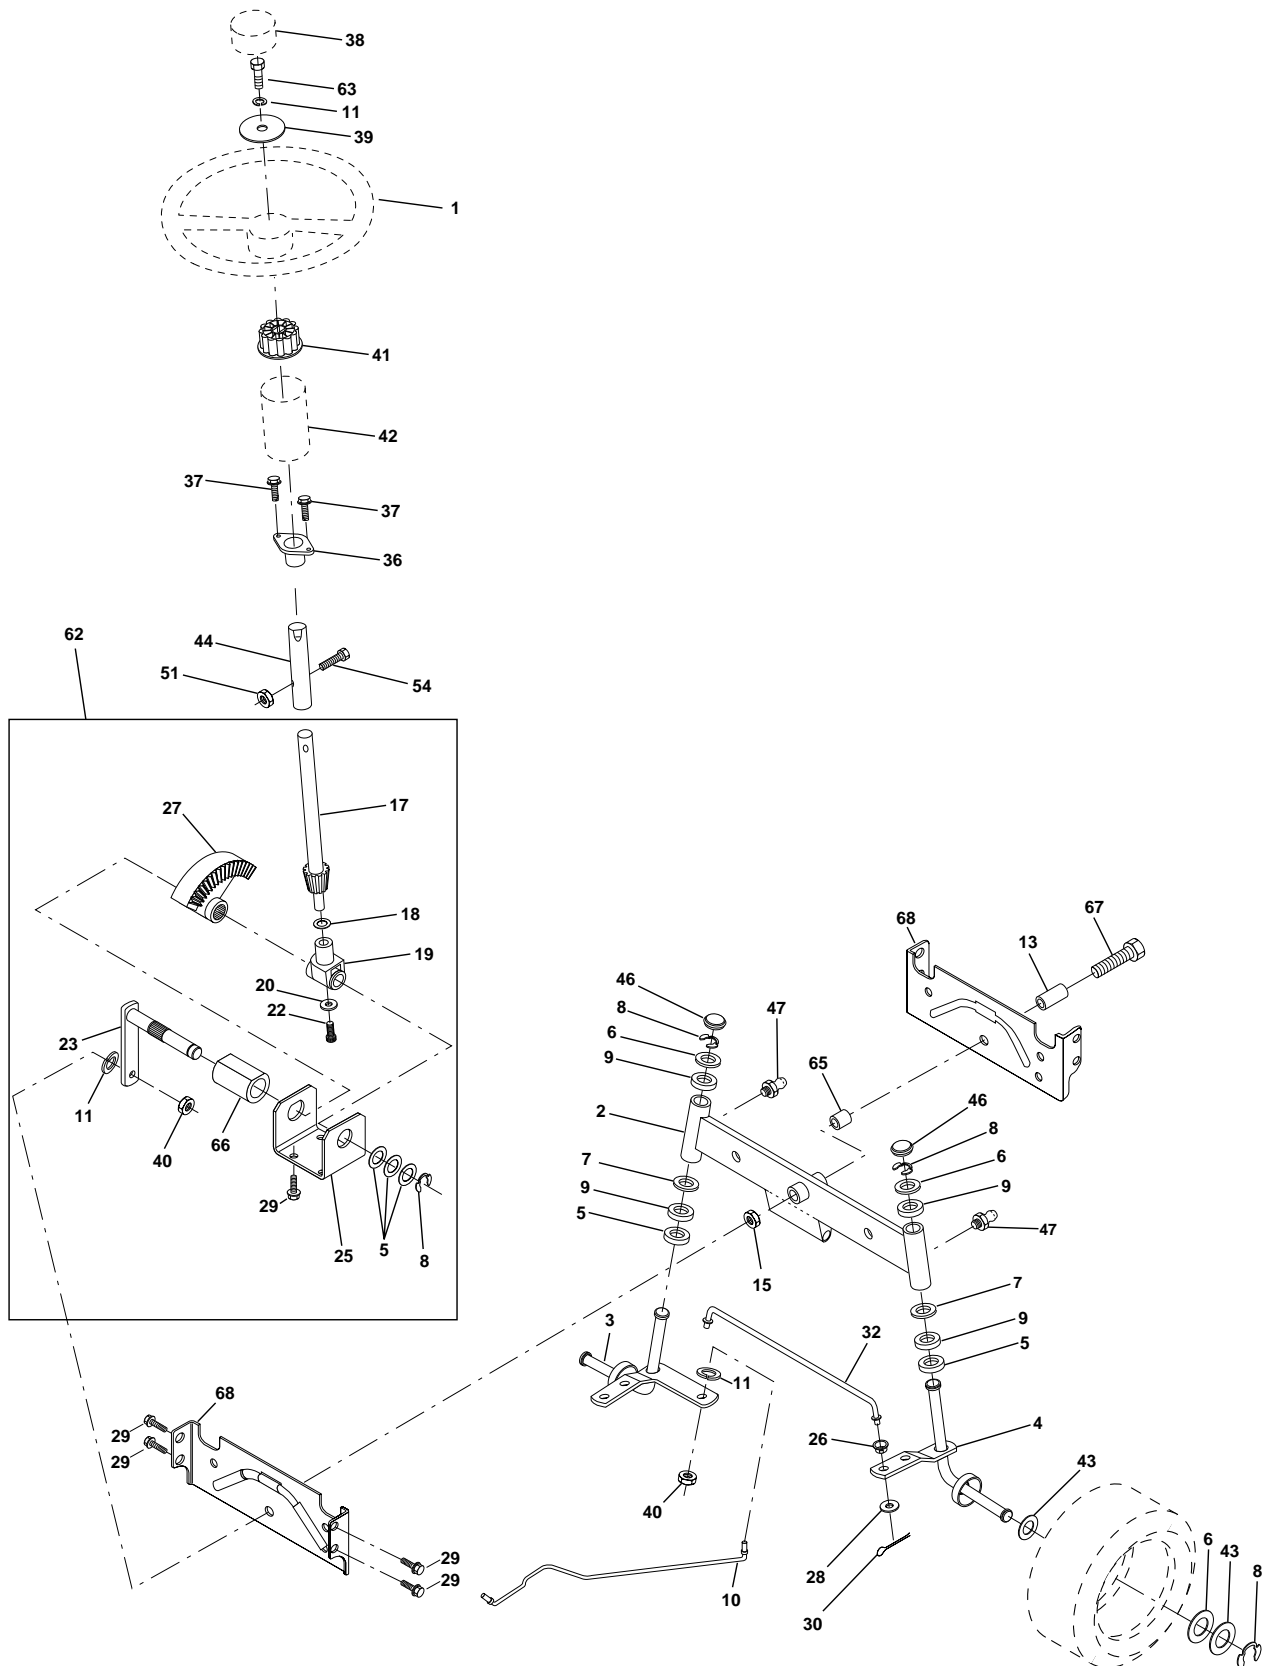

For Husqvarna Parts Call 606-678-9623 or 606-561-4983 REPAIR PARTS

TRACTOR - MODEL NO. LTH120 (954140003C), PRODUCT NO. 954 14 00-03

STEERING ASSEMBLY

REPAIR PARTS

TRACTOR - MODEL NO. LTH120 (954140003C), PRODUCT NO. 954 14 00-03

STEERING ASSEMBLY

KEY NO.	PART NO.	DESCRIPTION
1	532124415	Wheel Steering
2	532154427	Axle Asm STMP Dropped STL
3	532156483	Spindle Asm LH
4	532157473	Spindle Asm RH
5	532124931	Bearing Race Thrust Harden
6	532121748	Washer 25/32 X 1-5/8 X 16 Ga
7	819272016	Washer 27/32 X 1-1/4 X 16 Ga
8	812000029	Ring Klip #t5304-75
9	532124937	Bearing Col Strg Blk
10	532156438	Link Drag Extended Stamp
11	810040600	Washer Lock Hvy Hlcl Spr 3/8
13	532154779	Bearing Axle STLT/GT
15	873901000	Nut Lock Flange 5/8-11 Unc
17	532156546	Shaft Asm Strg
18	532057079	Washer Thrust 515x 750x 033
19	532124035	Support Shaft
20	532126684	Washer Shim 1/4 X 5/8 X 062
22	871200410	Screw Hex Socket 1/4-20 x 5/8
23	532127501	Shaft Asm Pittman
25	532154406	Bracket Steering
26	532126847	Bushing Link Drag Blk LR
27	532136874	Gear Sector
28	819131416	Washer 13/32 X 7/8 X 16 Ga
29	817490612	Screw Thdrol 3/8-16x3/4 Ty-tt
30	876020412	Pin Cotter 1/8 X 3/4 Cad
32	532130465	Rod Tie Wire Form 19 75 Mech
36	532155099	Bushing Strg
37	532152927	Screw
38	532124416	Insert Cap Strg Wh Au
39	819133808	Washer 13/32 X 2-3/8 X 8 Ga
40	532124701	Lock nut
41	532100711	Adaptor Wheel Strg
42	532155092	Boot Steering Shaft
43	532121749	Washer 25/32 X 1 1/4 X 16 Ga
44	532153720	Extension Steering Shaft LR/LT
46	532121232	Cap Spindle Fr Top Blk
47	532124836	Fitting Grease
51	873800500	Nut Lock Hex w/Ins 5/16-18
54	874780520	Bolt Fin Hex 5/16-18 Unc x 1-1/4
62	532156594	Kit, Steering Assembly Svc
63	874780616	Bolt Fin Hex 3/8-16unc x 1 Gr. 5
65	532154780	Spacer Axle
66	532154404	Bearing Arm Pittman
67	874781044	Bolt, Fin Hex 5/8-11 UNC x 2-3/4
68	532154429	Axle, Brace

NOTE: All component dimensions given in U.S. inches.
1 inch = 25.4 mm.