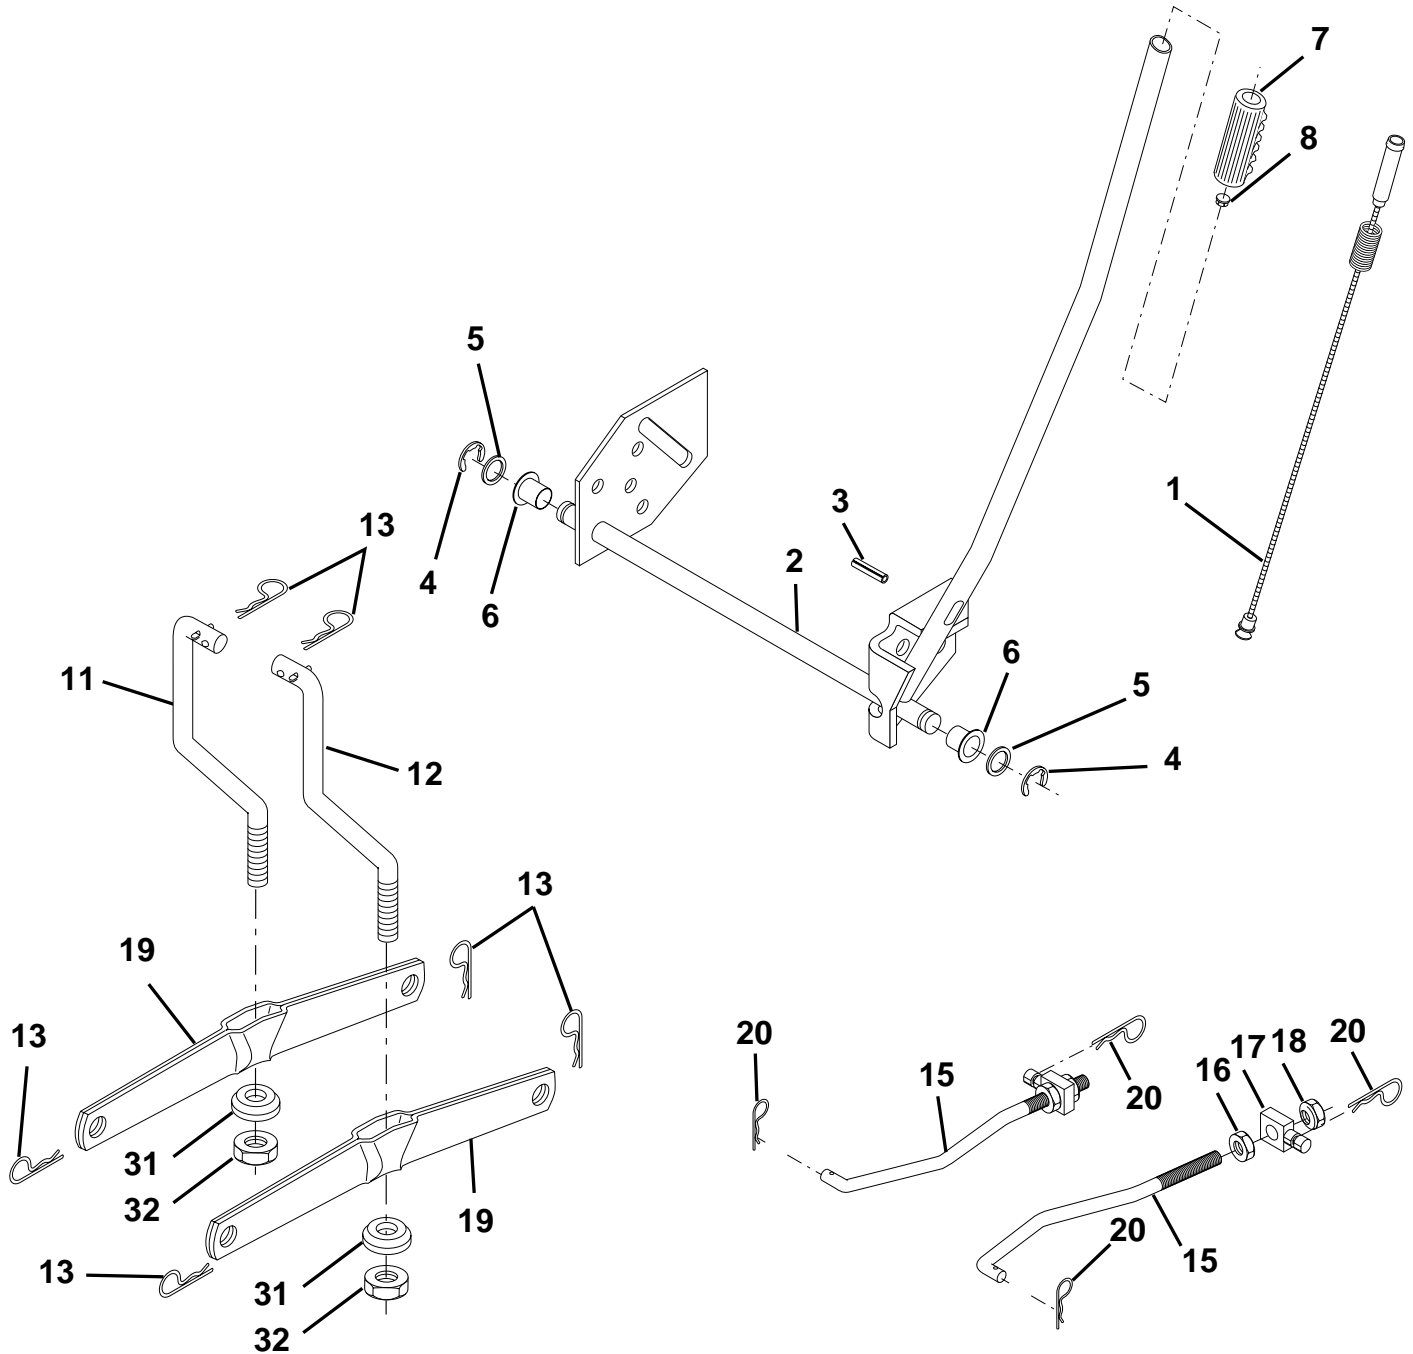

For Husqvarna Parts Call 606-678-9623 or 606-561-4983
REPAIR PARTS

TRACTOR - MODEL NO. LTH120 (954140003C), PRODUCT NO. 954 14 00-03
MOWER LIFT

For Husqvarna Parts Call 606-678-9623 or 606-561-4983

REPAIR PARTS

TRACTOR - MODEL NO. LTH120 (954140003C), PRODUCT NO. 954 14 00-03
MOWER LIFT

KEY NO.	PART NO.	DESCRIPTION
1	532159460	Wire Asm Inner W/plunger LT
2	532159471	Shaft Asm Lift
3	532105767	Pin Groove
4	812000002	E Ring #5133-62
5	819211621	Washer PLTD 21/32 X 1 X 21ga
6	532120183	Bearing Nylon Blk 629 Id
7	532109413	Grip Handle Bicycle
8	532124526	Button Plunger Black
11	532139865	Link Lift LH
12	532139866	Link Lift RH
13	532124670	Retainer Spring
15	532127218	Link Front
16	873350800	Nut Jam Hex 1/2-13 Unc
17	532130171	Trunnion Blk Zinc
18	873800800	Nut Lock W/wsh 1/2-13unc
19	532139868	Arm Suspension Rear
20	532124660	Spring, Retainer
31	532140302	Bearing Pvt. Lift Spherical
32	873540600	Nut Crownlock 3/8-24

NOTE: All component dimensions given in U.S. inches
1 inch = 25.4 mm