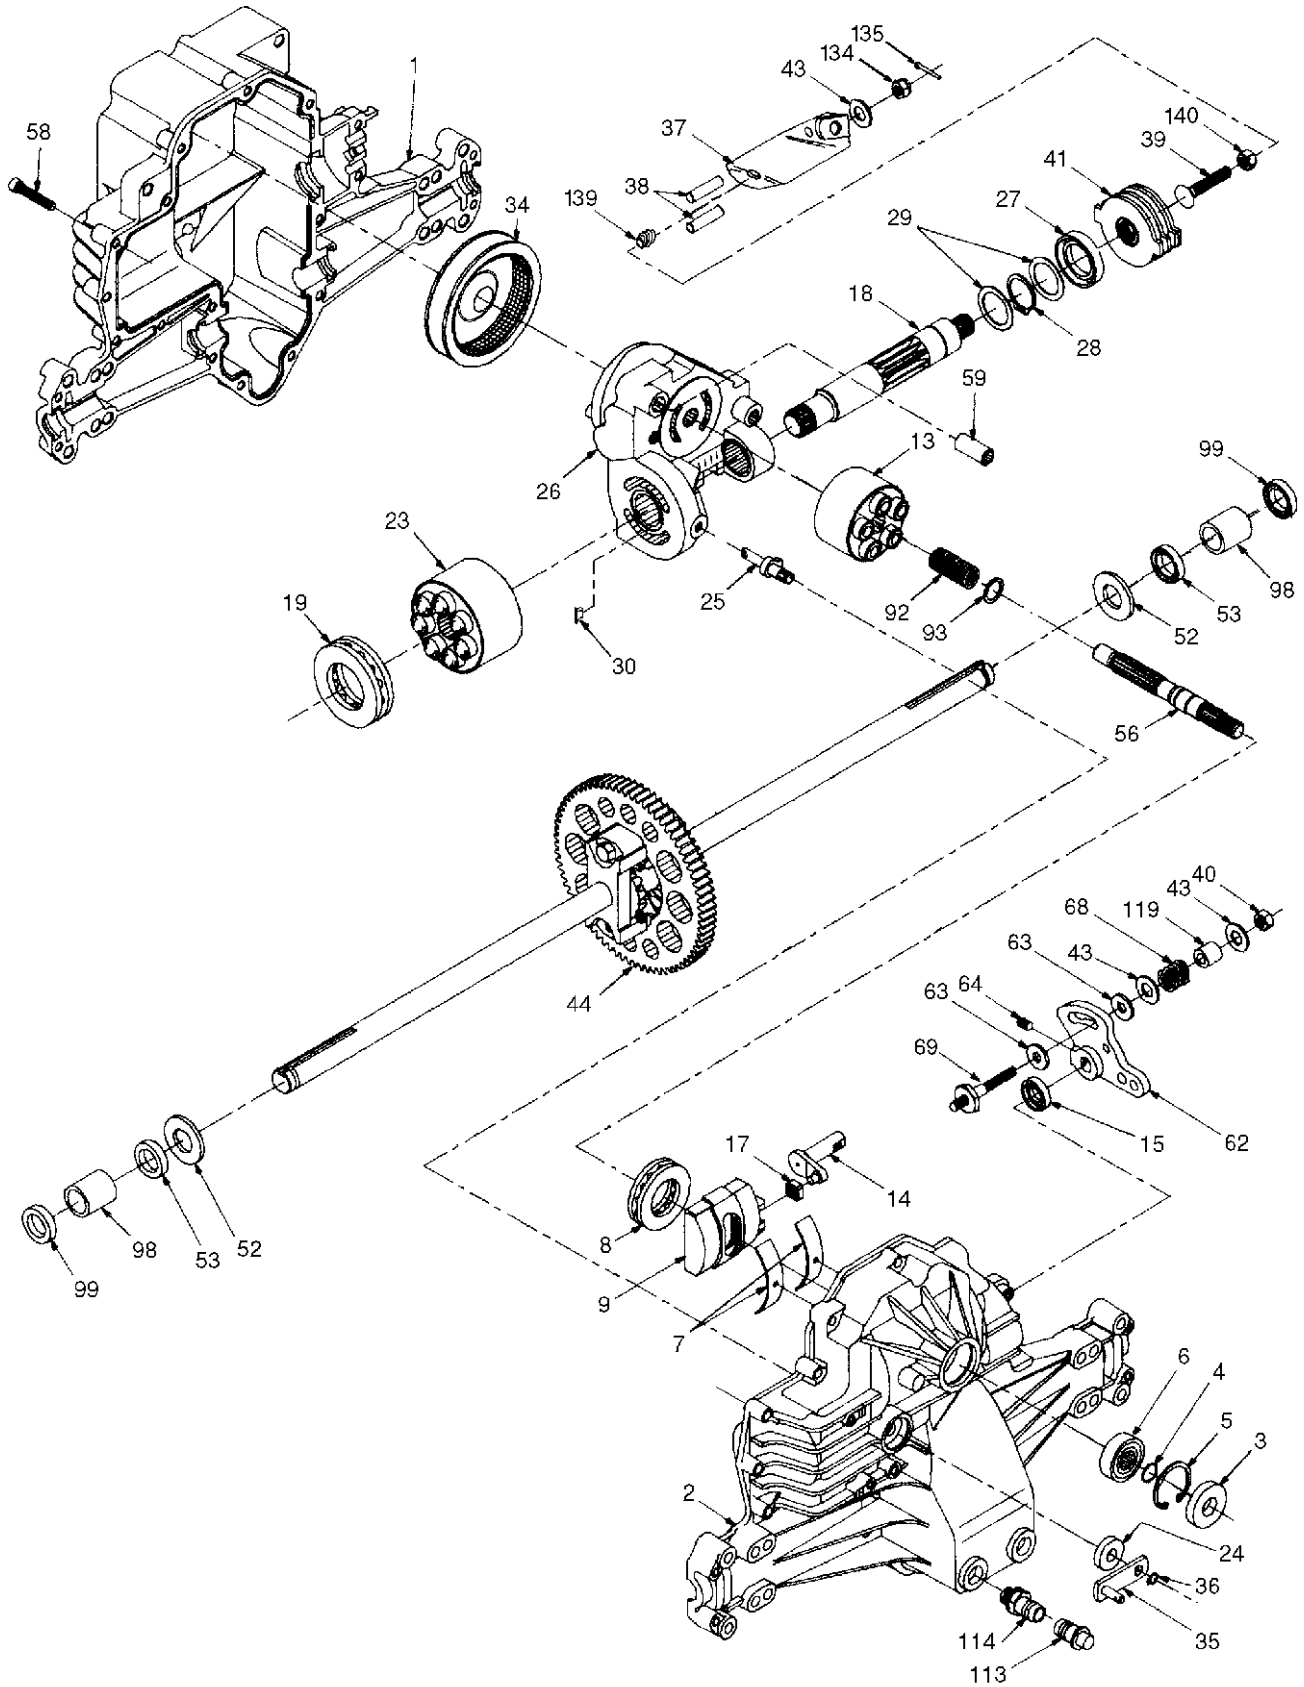

For Husqvarna Parts Call 606-678-9623 or 606-561-4983

REPAIR PARTS

TRACTOR - MODEL NO. LTH120 (954140003C), PRODUCT NO. 954 14 00-03
MOWER LIFT

KEY NO.	PART NO.	DESCRIPTION
1	532159460	Wire Asm Inner W/plunger LT
2	532159471	Shaft Asm Lift
3	532105767	Pin Groove
4	812000002	E Ring #5133-62
5	819211621	Washer PLTD 21/32 X 1 X 21ga
6	532120183	Bearing Nylon Blk 629 Id
7	532109413	Grip Handle Bicycle
8	532124526	Button Plunger Black
11	532139865	Link Lift LH
12	532139866	Link Lift RH
13	532124670	Retainer Spring
15	532127218	Link Front
16	873350800	Nut Jam Hex 1/2-13 Unc
17	532130171	Trunnion Blk Zinc
18	873800800	Nut Lock W/wsh 1/2-13unc
19	532139868	Arm Suspension Rear
20	532124660	Spring, Retainer
31	532140302	Bearing Pvt. Lift Spherical
32	873540600	Nut Crownlock 3/8-24

NOTE: All component dimensions given in U.S. inches
1 inch = 25.4 mm

For Husqvarna Parts Call 606-678-9623 or 606-561-4983 REPAIR PARTS

TRACTOR - MODEL NO. LTH120 (954140003C), PRODUCT NO. 954 14 00-03
HYDRO GEAR TRANSAXLE - MODEL NUMBER 0310-0500