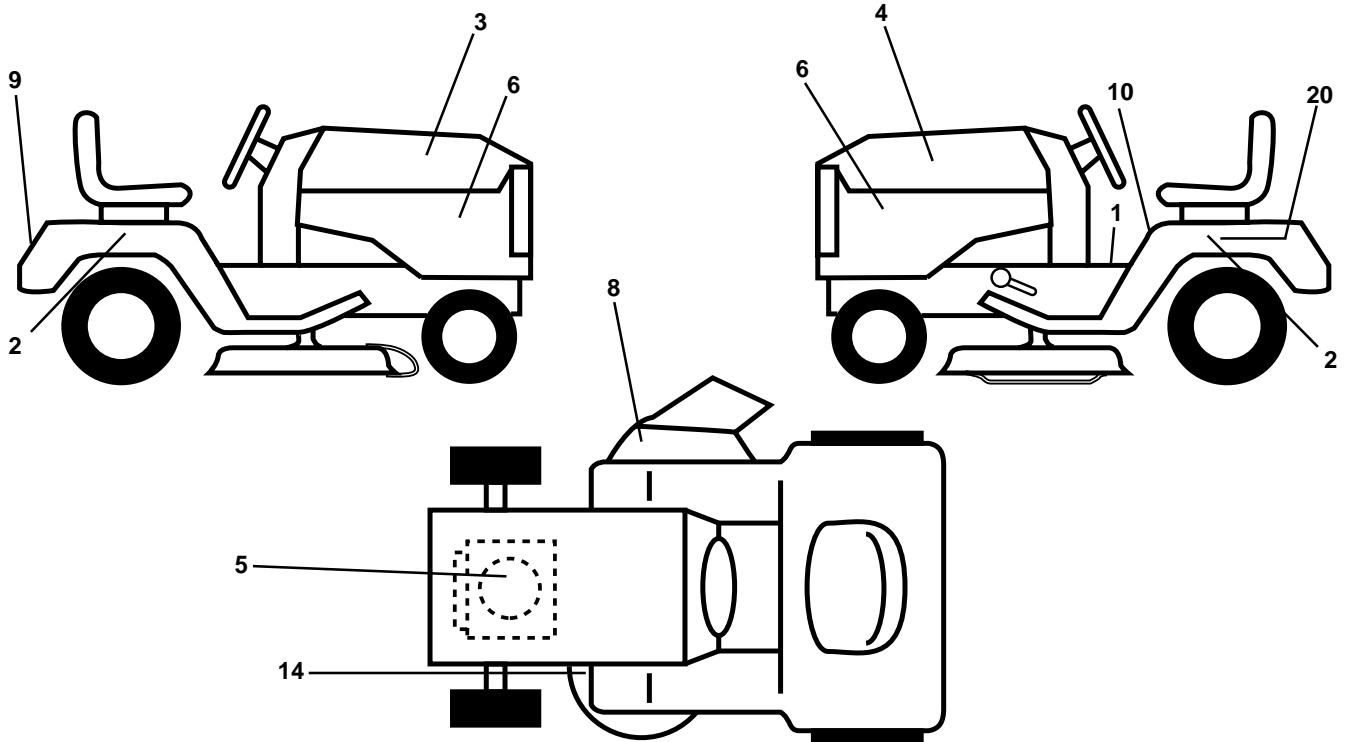

For Husqvarna Parts Call 606-678-9623 or 606-561-4983

REPAIR PARTS

TRACTOR - MODEL NO. LTH120 (954140003C), PRODUCT NO. 954 14 00-03

DECALS

KEY NO.	PART NO.	DESCRIPTION
1	532157032	Decal Oper. Step Thru Eng/Fr
2	532157007	Decal Fender Auto Husq Radius
3	532157193	Decal Hood RH
4	532157195	Decal Hood LH
5	532271967	Decal HP Engine
6	532159713	Decal Pnl Side
8	532137259	Decal Warning
9	532150617	Decal Fender Husq
10	532157140	Decal Fender Danger Eng/Fr
14	532136832	Decal V-Belt Schematic
20	532145005	Decal Bat Dan/Psn

KEY NO.	PART NO.	DESCRIPTION
--	532154515	Pad Footrest LH STLT
--	532154516	Pad Footrest RH STLT
--	532138311	Decal Handle Lft Height Adjust
--	532142341	Decal Drawbar Cntrl Mvt Hyd
--	532162059	Manual Owner's (English)
--	532162060	Manual Owner's (French)

Available accessories not included with tractor:

--	MK380	Mulcher Kit with Blades
--	C38	Grass Catcher