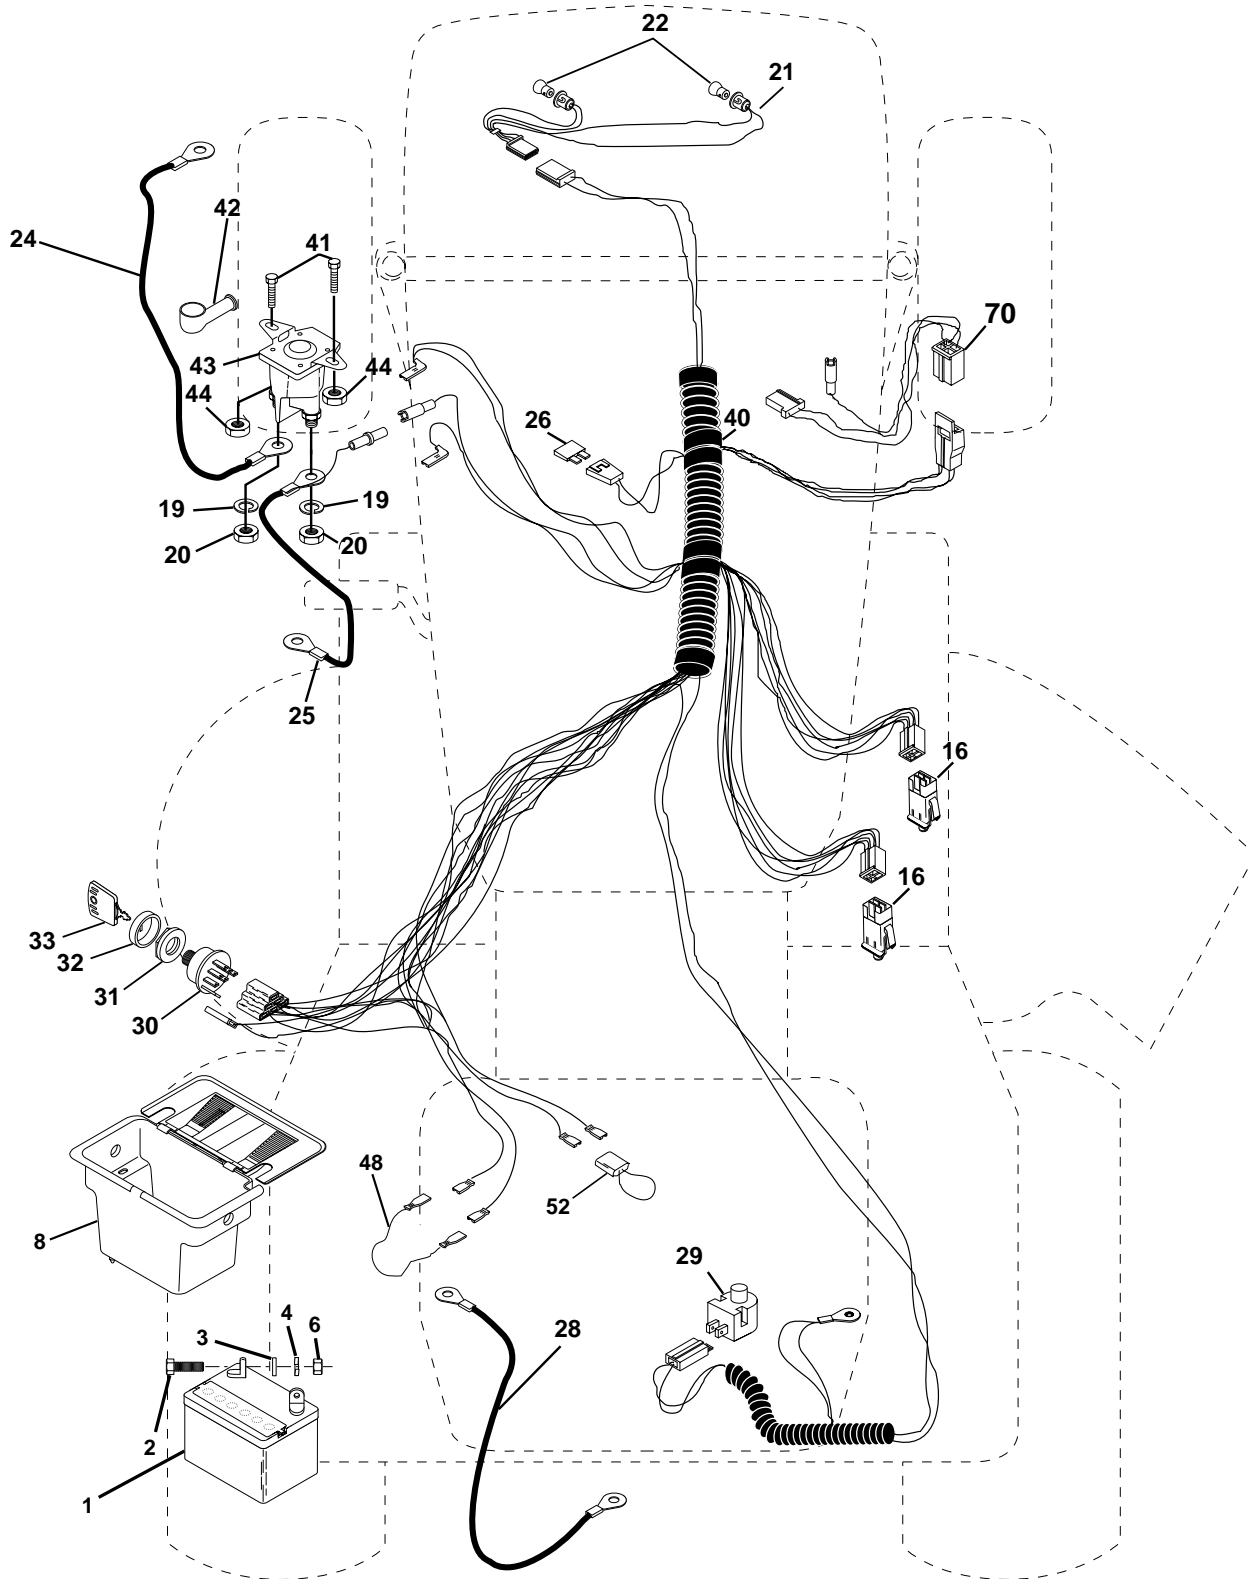

For Husqvarna Parts Call 606-678-9623 or 606-561-4983

REPAIR PARTS

TRACTOR - MODEL NO. LTH120 (954140003C), PRODUCT NO. 954 14 00-03

ELECTRICAL

KEY NO.	PART NO.	DESCRIPTION
1	532144925	Battery 12 Volt 25 AMP
2	874760412	Bolt Hex Hd 1/4-20unc X 3/4
3	819091016	Washer 9/32 X 5/8 X 16 Ga.
4	810040400	Washer Lock Hvy Helical 1/4
6	873220400	Nut Fin Hex 1/4-20 Unc
8	532156417	Case Battery Mech Hinge
16	532153664	Switch Interlock Push-In
19	810090400	Washer Lock 1/4
20	873350400	Nut Jam Hex 1/4-20 Unc
21	532136850	Harness Asm Light W/4152j
22	532004152	Bulb Light #1156
24	532124780	Cable Battery 6 Ga 11" red
25	532146147	Cable Battery 6 Ga 44" red w/16 wire
26	532108824	Fuse 30 AMP Auto Green
28	532124773	Cable Ground 6 Ga 12" black
29	532121305	Switch Plunger Nc Gray
30	532140301	Switch Ign 4 pos w/lights
31	532124211	Nut Ignition
32	532141226	Cover Sw Ignition
33	532122147	Key Ign Modelled Generic
40	532156442	Harness Ign.
41	871110408	Bolt Blk Fin Hex 1/4 - 20 x 1/2
42	532131563	Cover Terminal Red
43	532145673	Solenoid
44	873640400	Nut Keps Hex 1/4-20 Unc
48	532140844	Adapter Ammeter Rectangular
52	532141940	Protection Wire Loop
70	532140413	Harness, Eng. B&S/Tec Dual

NOTE: All component dimensions given in U.S. inches.
1 inch = 25.4 mm.

For Husqvarna Parts Call 606-678-9623 or 606-561-4983 REPAIR PARTS

TRACTOR - MODEL NO. LTH120 (954140003C), PRODUCT NO. 954 14 00-03
SEAT ASSEMBLY