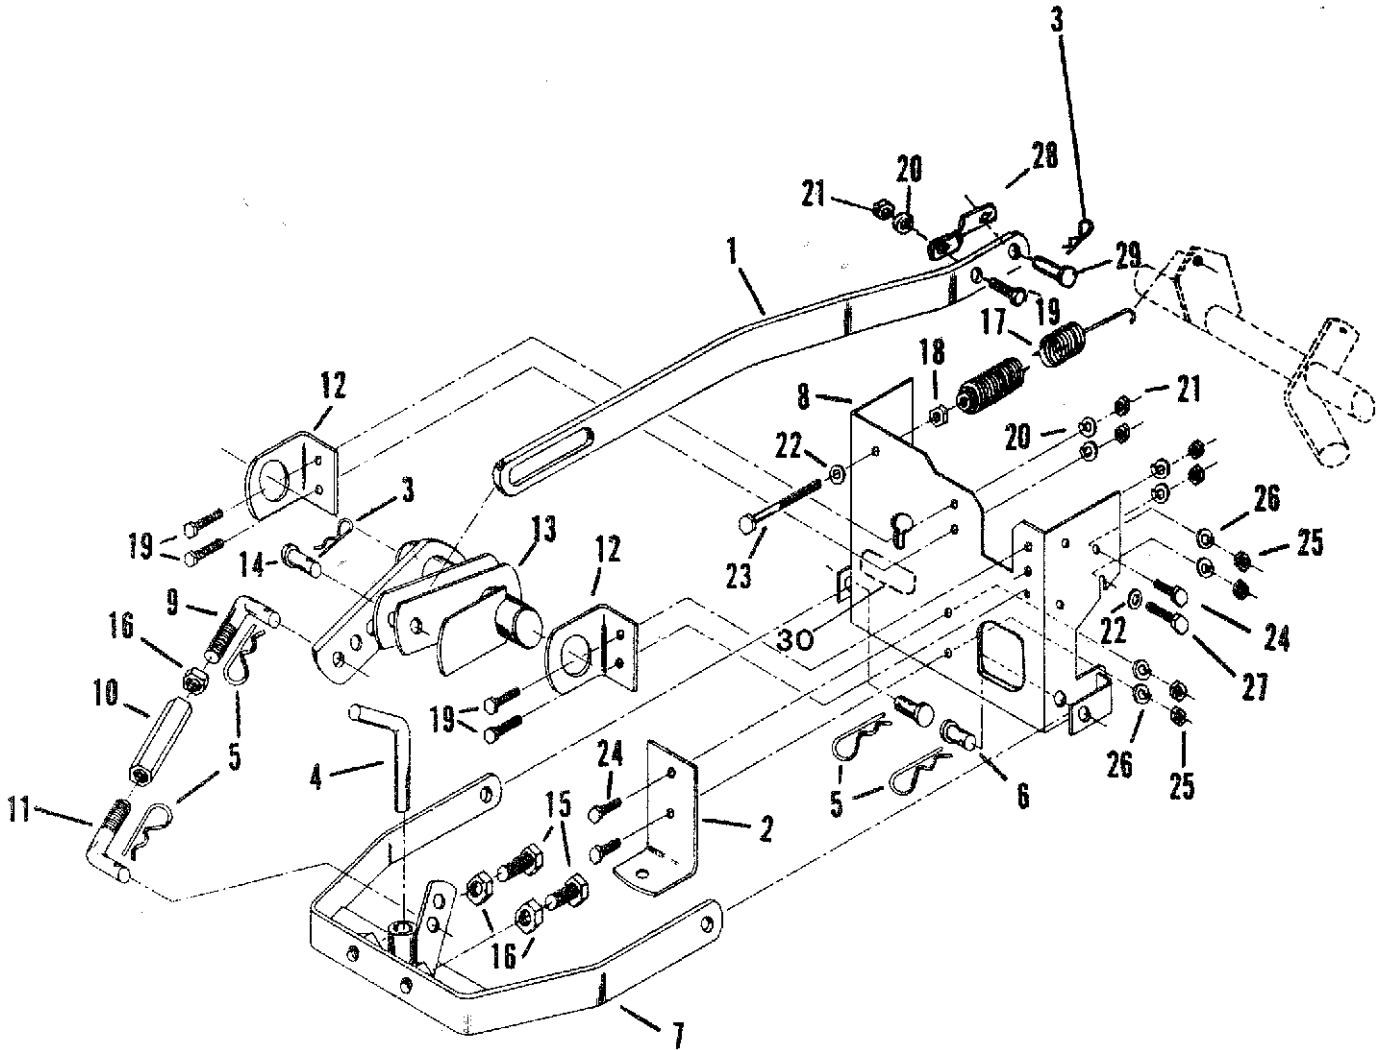

For Husqvarna Parts Call 606-678-9623 or 606-561-4983

OWNER'S MANUAL

GT SLEEVE HITCH

MODEL NUMBER TX11

TX110ER

FRIGIDAIRE HOME PRODUCTS
S. C. HIGHWAY
OLD CAMERON ROAD
ORANGEBURG, S.C. 29116 U.S.A.

PARTS LIST

REF. NO.	PART NO.	DESCRIPTION	QTY	REF. NO.	PART NO.	DESCRIPTION	QTY.
1	124317X	Draw Strap	1	16	73221000	Hex Nut 5/8" - 11	3
2	123592	Draw Bar	1	17	123591X	Lift Assist Spring	1
3	4939M	Retaining Spring (Small)	2	18	73350600	Hex Jam Nut 3/8" - 16	1
4	8320J	Hitch Pin	1	19	74760516	Hex Bolt 5/16" - 18 x 1"	3
5	4940M	Retaining Spring (Large)	4	20	10040500	Lock Washer 5/16"	5
6	4101J	Clevis Pin 5/8" x 1-1/2"	2	21	73220500	Hex Nut 5/16" - 18	5
7	110166X	Bail Assembly	1	22	19131316	Washer 3/8"	3
8	H-732-10	Hitch Bracket	1	23	5328J	Spring Assist Adjust Bolt 3/8" x 5-1/2"	1
9	5780J	Lift Link (R.H.) Long	1	24	74760616	Hex Bolt 3/8" x 1"	4
10	8333J	Turnbuckle	1	25	73680600	Hex Nut 3/8" - 16	6
11	5779J	Lift Link (L.H.) Short	1	26	10040600	Lock Washer 3/8"	6
12	5778J	Pivot Bracket	2	27	74760620	Hex Bolt 3/8" x 1-1/4"	2
13	124314X	Lift Arm Assembly	1	28	H-735-10	Draw Strap Clevis	1
14	5781J	Clevis Pin 1/2" x 1-1/4"	1	29	H-709	Clevis Pin 3/8" x 1-1/8"	1
15	74931048	Hex Bolt 5/8"-11 x 3" (Full TH'D)	2	30	H-734	Instructions Label	1