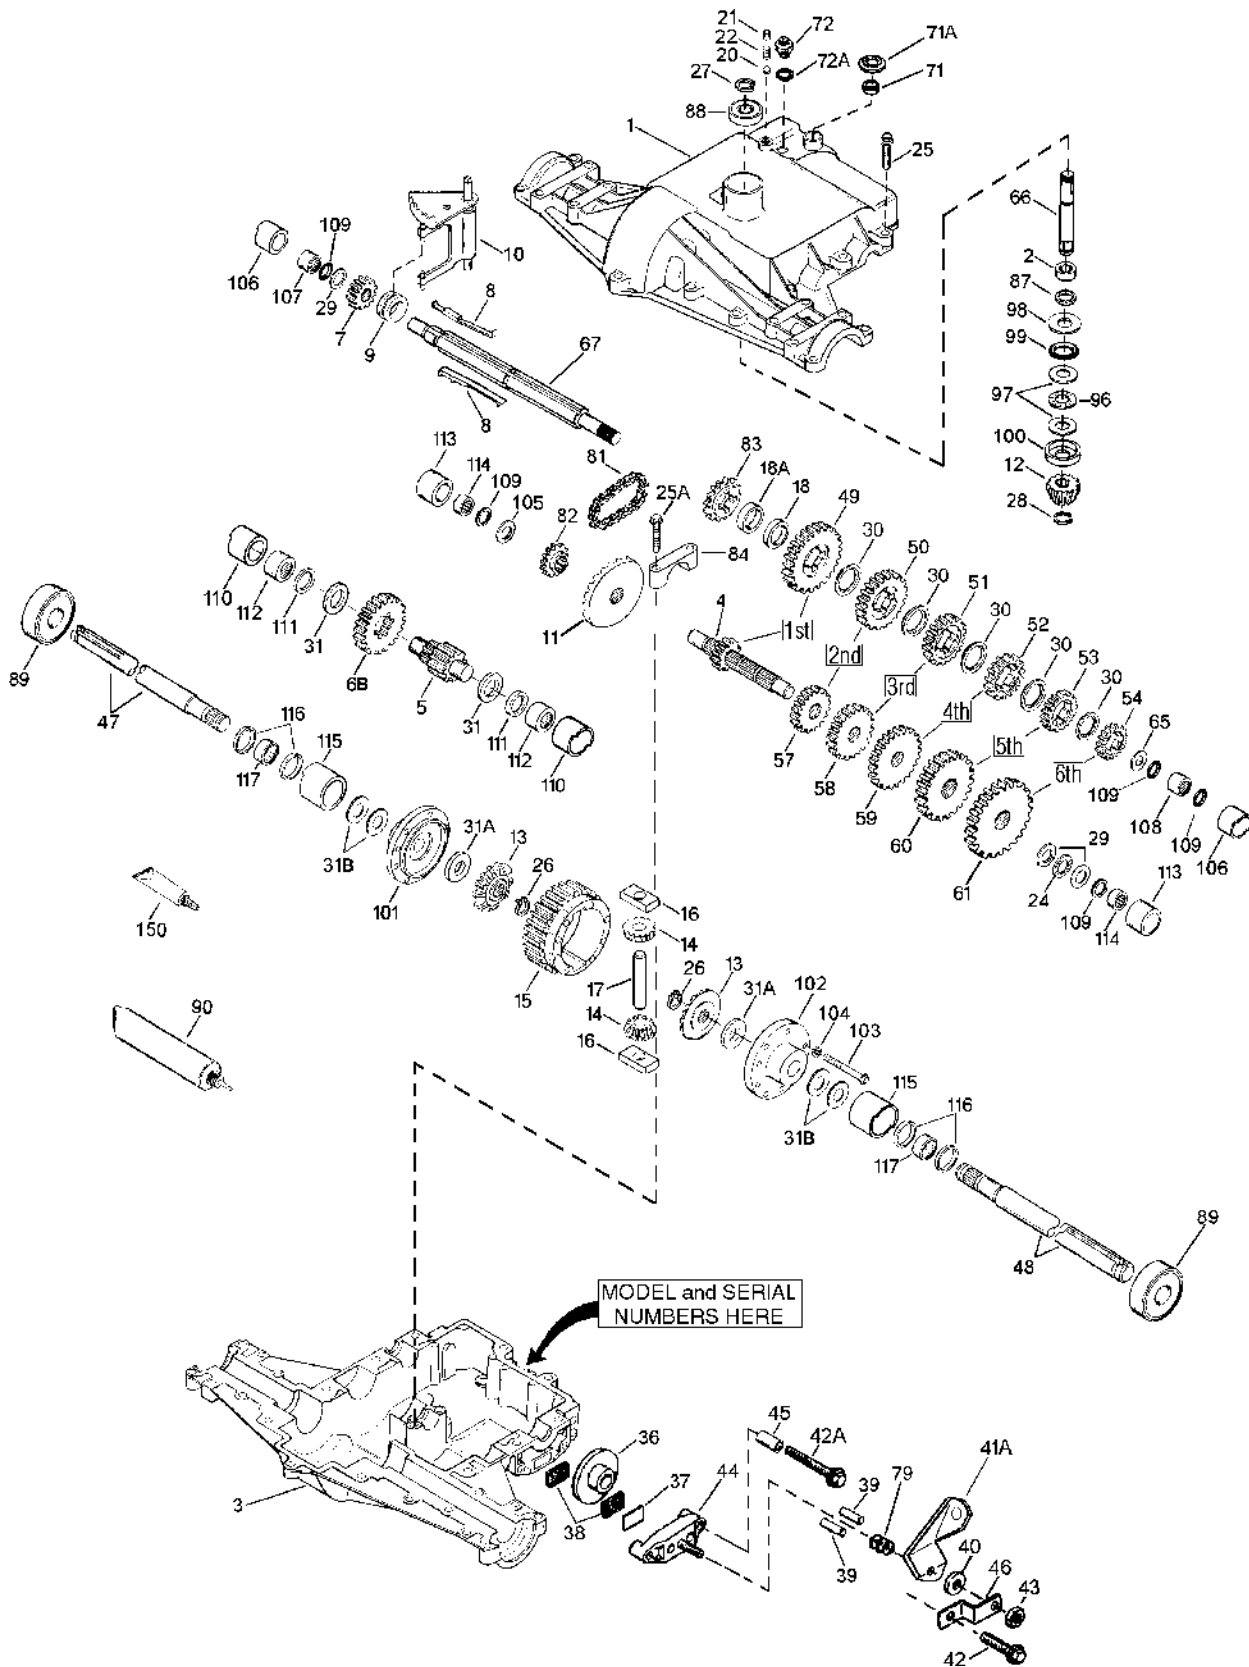

MODELS: 820-016B & 820-016C

Ref. No.	Part No.	Part Name & Spec. Nos.
	794513	6-Speed Replacement Transaxle
1	772098A	Transaxle Cover
2	780155	Needle Bearing
3	770088	Transaxle Case
4	776291	Countershaft & Gear (9 tooth gear)
5	776275	Output Shaft
6B	778247	Output Gear (35 teeth-steel)
7	778253	Spur Gear (15 teeth-steel)
8	792138	Shift Key
9	784216	Shift Collar
10	784342	Shift Rod & Fork
11	778246	Bevel Gear (33 teeth-steel)
12	778245	Input Bevel Pinion (13 teeth-steel)
13	778198	Bevel Gear (16 teeth-steel)
14	778197	Bevel Pinion (10 teeth-steel)
15	778248	Ring Gear (31 teeth)
16	786027	Drive Block
17	786019	Drive Pin
18	786121	Neutral Spacer (.350/.340 thick)
18A	786122	Neutral Spacer (.276/.268 thick)
20	792077	Steel Ball
21	792078	Set Screw 3/8-16 x 3/8"
22	792079	Spring
24	780071	Thrust Bearing
25	792129A	Screw 5/16-18 x 1-3/8"
25A	792073	Screw 1/4-20 x 1-1/4"
26	792018	Retaining Ring
27	792018	Retaining Ring
28	788040	Retaining Ring
29	780072	Thrust Washer
30	780108	Thrust Washer
31	780128	Thrust Washer
31A	780107	Washer
31B	780042	Thrust Washer
36	790043	Brake Disk
37	790007	Brake Pad Plate
38	799021	Brake Pad (pkg of 2)
39	786026	Dowel Pin
40	792076A	Flat Washer
41A	790047	Brake Lever
42	792073	Screw 1/4-20 x 1-1/4"
42A	792085A	Screw 1/4-20 x 2-1/4"
43	792075	Locknut 5/16-24
44	790025	Brake Pad Holder
45	786067	Spacer (13/16" OD)
46	786086	Brake Lever Bracket
47	774832	Axle (12-5/16" long)
48	774831	Axle (16-3/16" long)
49	778216A	Spur Gear (41 teeth-steel)
50	778206A	Spur Gear (35 teeth-steel)
51	778205A	Spur Gear (30 teeth-steel)
52	778204A	Spur Gear (25 teeth-steel)
53	778203A	Spur Gear (22 teeth-steel)
54	778273	Spur Gear (19 teeth-steel)
57	778199	Spur Gear (15 teeth-steel)
58	778200	Spur Gear (20 teeth-steel)
59	778201	Spur Gear (25 teeth-steel)
60	778202	Spur Gear (28 teeth-steel)