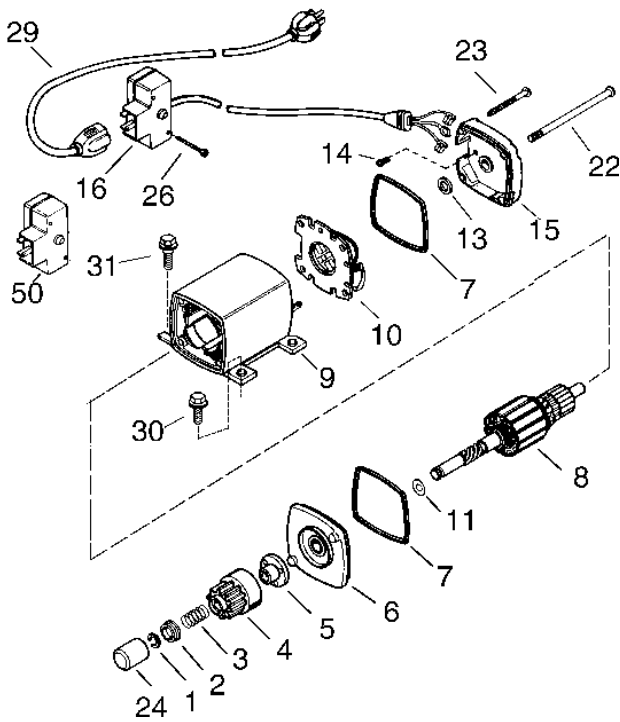

ELECTRICSTARTERMOTORNO.33329D

Ref. No.	Part No.	PartName
	33329D	ElectricStarterMotor
1	33842	RetainerRing
2	33430	SpringRetainer
3	33431	Anti-driftSpring
4	33432	Gear
5	35893	Nut&Retainer(Incl.No.1)
6	35449	DriveEndCapAssy.(Incl.No.7)
7	35450	"O"Ring
8	35915	Armature
9	35451A	HousingAssy.
10	35452A	BrushCardAssy.
11	35911	ThrustWasher
13	590500	ThrustWasher
14	33441	GroundScrew
15	35453	CommutatorEndCapAssy.(Incl.No.7)
16	35454	SwitchBoxAssy.(Incl.No.26)
22	35455	CaseBolt
23	35456	GroundScrew
24	33451	DustCover
26	650819	Screw,6-32x2-1/2
29	32450B	ExtensionCord(10'6")
30	30063	Screw,TorxT-30,1/4-20x1/2
31	650820	Screw,1/4-20x1/2
50	730623	StarterSwitchRepairKit