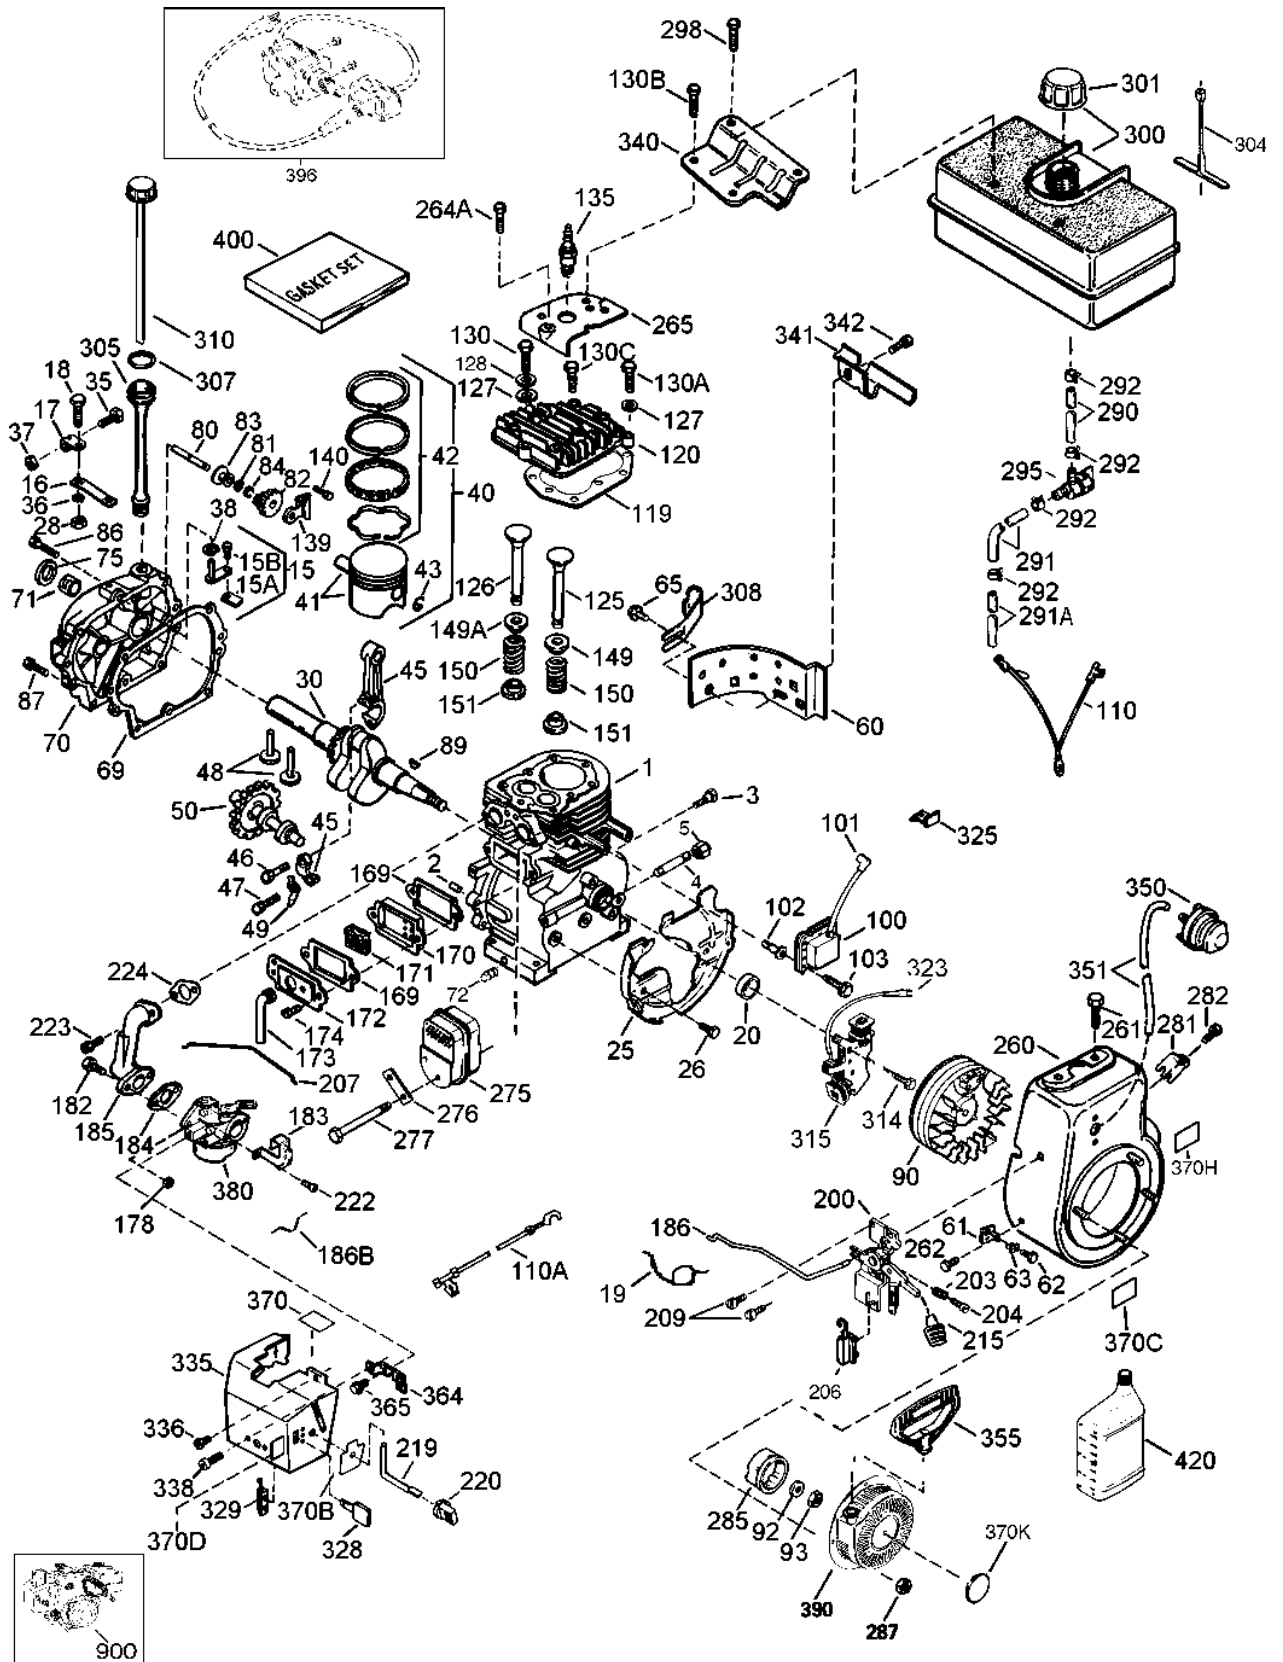

**TECUMSEH PRODUCTS
COMPANY**

**HMSK80-15556U, HMSK90-156515C,
MODELS: HMSK90-156517C, HMSK100-159333V**

**TECUMSEH PRODUCTS
COMPANY**

**HMSK80-155556U, HMSK90-156515C,
MODELS: HMSK90-156517C, HMSK100-159333V**

Ref. No.	Part No.	Part Name & Spec. Nos.
1	35385	Cylinder (Inc. 2, 20 & 72) 155556U, 156515C, 156517C
1	35371	Cylinder (Incl. 2, 20 & 72) 159333V
2	27652	Dowel Pin (All Specs Use This Part)
3	650820	Screw, 1/4-20 x 1/2" (All Specs Use This Part)
4	30968	Oil Drain Extension (All Specs Use This Part)
5	30969	Extension Cap (All Specs Use This Part)
15	30699C	Governor Rod (Incl. 15A & 15B) (All Specs Use This Part)
15A	30700	Governor Yoke (All Specs Use This Part)
15B	650494	Screw, 6-40 x 5/16" (All Specs Use This Part)
16	33454	Governor Lever (All Specs Use This Part)
17	29916	Governor Lever Clamp (All Specs Use This Part)
18	651028	Screw, Torx T-15, 8-32 x 3/8" (All Specs Use This Part)
19	34663	Speed Control Spring (All Specs Use This Part)
20	35319	Oil Seal (All Specs Use This Part)
25	36460	Blower Housing Baffle (All Specs Use This Part)
26	650561	Screw, 1/4-20 x 5/8" (All Specs Use This Part)
28	30322	Lock Nut, 8-32 (All Specs Use This Part)
30	36245	Crankshaft (All Specs Use This Part)
35	29826	Screw, 10-32 x 3/4" (All Specs Use This Part)
36	29918	Lock Washer (All Specs Use This Part)
37	29216	Lock Nut, 10-32 (All Specs Use This Part)
38	29642	Retaining Ring (All Specs Use This Part)
40	34552	Piston, Pin & Ring Set (Std.)
40	34553	Piston, Pin & Ring Set (.010" OS)
40	34554	Piston, Pin & Ring Set (.020" OS)
41	34329A	Piston & Pin Ass'y (Std.) (Incl. 43)
41	34330A	Piston & Pin Ass'y (.010" OS) (Incl. 43)
41	34331A	Piston & Pin Ass'y (.020" OS) (Incl. 43)
42	34332	Ring Set (Std.)
42	34333	Ring Set (.010" OS)
42	34334	Ring Set (.020" OS)
43	27888	Piston Pin Retaining Ring 155556U, 156515C, 156517C
40	35776	Piston, Pin & Ring Set (Std.)
40	35777	Piston, Pin & Ring Set (.010" OS)
40	35778	Piston, Pin & Ring Set (.020" OS)
41	35773	Piston & Pin Ass'y (Std.) (Incl. 43)
41	35774	Piston & Pin Ass'y (.010" OS) (Incl. 43)
41	35775	Piston & Pin Ass'y (.020" OS) (Incl. 43)
42	35779	Ring Set (Std.)
42	35780	Ring Set (.010" OS)
42	35781	Ring Set (.020" OS)
43	35772	Piston Pin Retaining Ring 159333V
45	35373A	Connecting Rod Ass'y (Incl. 46, 47 & 49) 155556U
45	36898	Connecting Rod Ass'y (Incl. 47A & 49) 159333V
45	36897	Connecting Rod Ass'y (Incl. 47A & 49) 156515C, 156517C
46	650908	Connecting Rod Bolt
47	650882	Connecting Rod 155556U
47A	651033	Connecting Rod Bolt 156515C, 156517C, 159333V