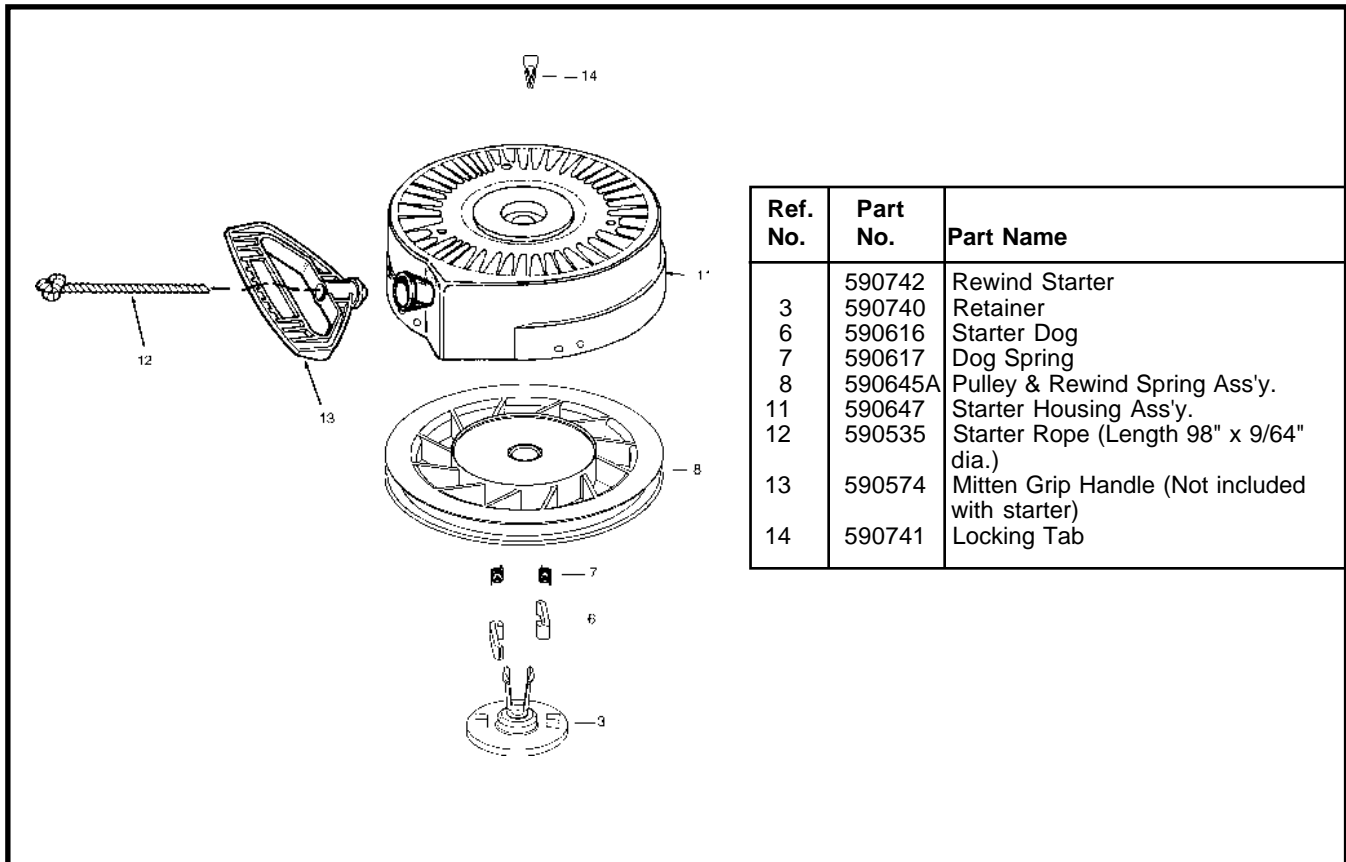

REWIND STARTER NO. 590742