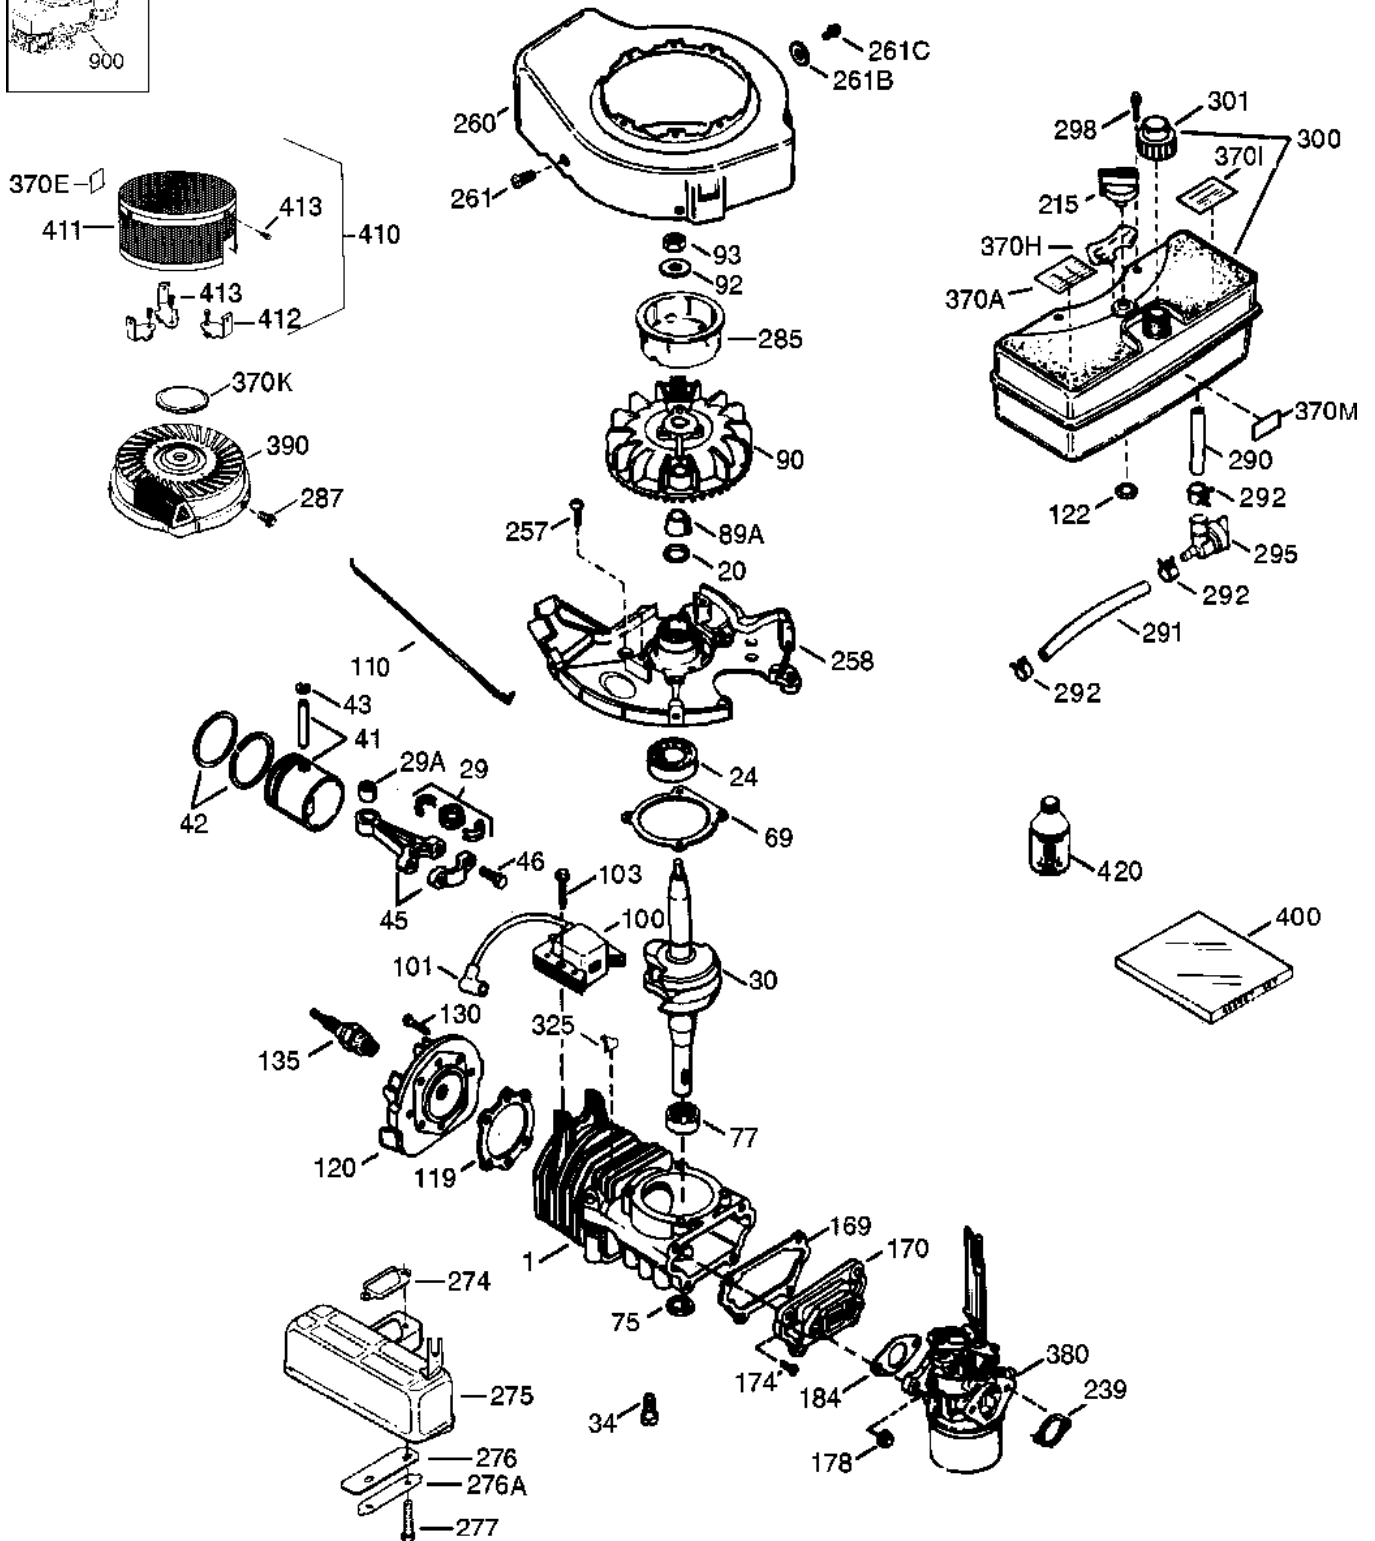

**TECUMSEH PRODUCTS
COMPANY**

MODEL: TVS600-661077T

Ref. No.	Part No.	Part Name & Spec. Nos.
1		Cylinder (Order Short Block if Replacement is Required)
20	510319	Oil Seal
24	530110	Ball Bearing
29	530150	Needle Bearing & Liner Set (37 Needles)
29A	530104A	Cartridge Bearing
30	290548	Crankshaft
34	650797	Screw, 5/16-18 x 1/2"
41	310283A	Piston & Pin Ass'y (Incl. 43)
42	310190	Ring Set
43	310167	Piston Pin Retaining Ring
45	310235B	Connecting Rod Ass'y (Incl. 29, 29A, & 46)
46	650633	Connecting Rod Bolt
69	*510292A	Cylinder Cover Gasket
75	28427	Oil Seal
77	780097	Cartridge Bearing
89A	611032	Adapter Sleeve
90	611112	Flywheel
92	650815	Belleville Washer
93	650390	Flywheel Nut
100	34443A	Solid State Ignition (Incl. 101)
101	610118	Spark Plug Cover
103	651007	Screw, Torx T-15, 10-24 x 15/16"
110	611071	Ground Wire
119	*510274A	Cylinder Head Gasket
120	250240B	Cylinder Head
122	570641	Retaining Ring
130	650477	Screw, Torx T-30, 1/4-20 x 3/4"
135	33636	Resistor Spark Plug (RJ17LM)
169	*510323A	Cover Plate Gasket
170	470152A	Reed & Cover Plate (Incl. 178)
174	650579	Screw, Torx T-25, 10-24 x 1/2"
178	29752	Nut & Lock Washer, 1/4-28
184	*510110A	Carburetor Gasket
215	570640	Control Knob
239	35815	Air Cleaner Gasket
257	650911	Screw, Torx T-30, 1/4-20 x 5/8"
258	350408	Blower Housing Base (Incl. 20)
260	350457	Blower Housing
261	650958	Screw, 1/4-20 x 7/16"
261B	650854	Washer
261C	650773	Screw, 1/4-20 x 1/2"
274	510257A	Exhaust Gasket
275	390310	Muffler
276	390311	Support Plate
276A	390312	Locking Plate
277	650488	Screw, 1/4-20 x 1-1/4"
285	590551A	Starter Cup
287	650926	Screw, 8-32 x 21/64"
290	29774	Fuel Line
291	29774	Fuel Line
292	26460	Fuel Line Clamp
295	35857	Fuel Shut-Off Valve
298	650803	Screw, 10-32 x 7/8"
300	410241	Fuel Tank (Incl. 301)
301	410224	Fuel Cap
325	29443	Wire Clip
370A	36261	Lubrication Decal