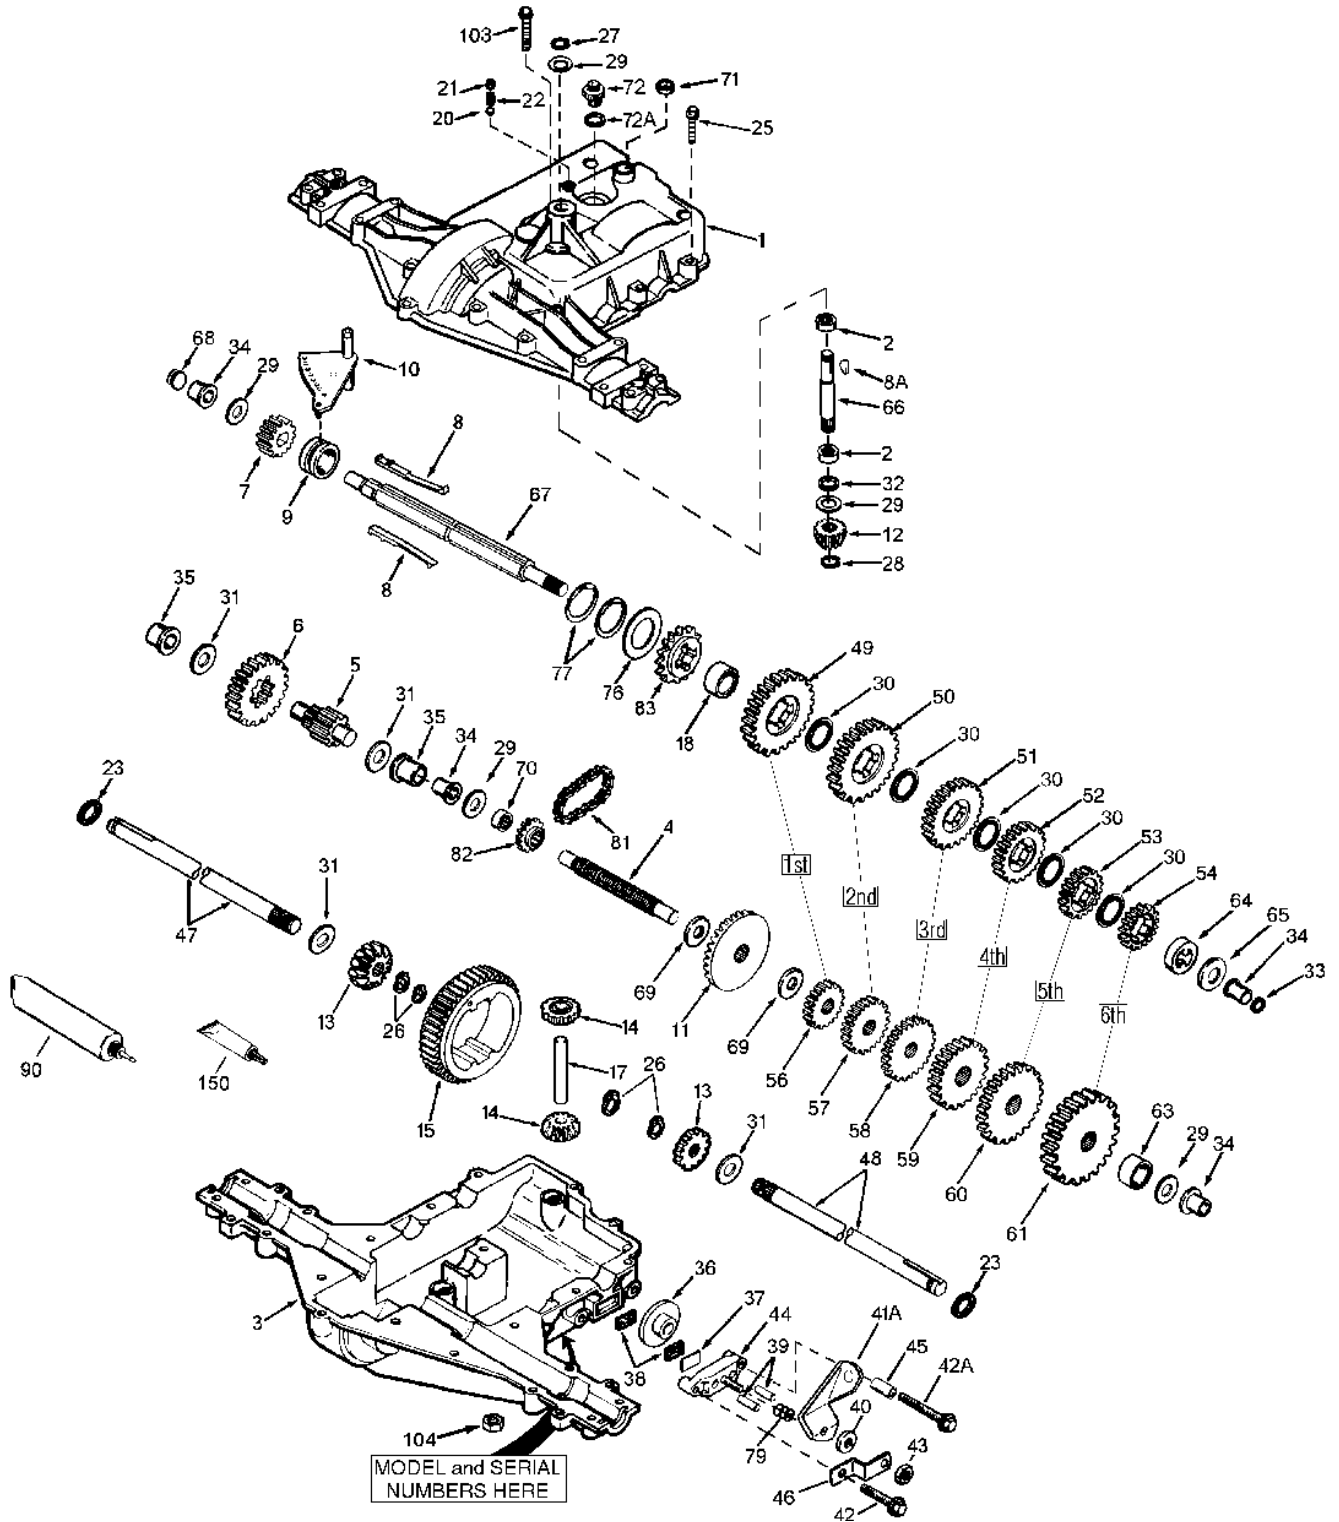

**TECUMSEH PRODUCTS
COMPANY**

**930-008,A, 930-009,A,
MODELS: 930-010,A, 930-054,A, 930-055,A**

Ref. No.	Part No.	Part Name & Spec. Nos.
	794534A	4-Speed Replacement Transaxle 930-008, 930-008A
	794528A	5-Speed Replacement Transaxle 930-009, 930-009A, 930-054, 930-054A
	794603	6-Speed Replacement Transaxle 930-010, 930-010A, 930-055, 930-055A
1	772108A	Transaxle Cover
2	780086A	Needle Bearing
3	770102A	Transaxle Case
4	776260A	Countershaft
5	776219B	Output Shaft & Pinion
6	778139	Output Gear
7	778136	Spur Gear (15 teeth-steel)
8	792136A	Shifter Key
8A	792047	Woodruff Key No. 9 930-008A, 930-009A, 930-010A, 930-054A, 930-055A
9	784352	Shifter Collar
10	784355	Shift Rod & Fork
11	778229	Bevel Gear (42 teeth-steel)
12	778113A	Input Bevel Pinion
13	778221	Bevel Gear
14	778068	Bevel Pinion Gear
15	778260	Ring Gear
17	786139	Drive Pin
18	786102	Spacer
20	792077	Steel Ball 5/16" dia.
21	792078	Set Screw 3/18-16 x 3/8"
22	792079	Spring
23	788061	Seal Ring
25	792073	Screw 1/4-20 x 1-1/4"
26	792125	Retaining Ring (pkg of 2)
27	792035	Retaining Ring
28	788040	Retaining Ring
29	780072	Thrust Washer
30	780108	Thrust Washer
31	780001	Washer
32	792001	"O" Ring
33	788051A	Metric Ring 930-008, 930-009, 930-010, 930-054, 930-055
33	788095	Square Cut Ring 930-008A, 930-009A, 930-010A, 930-054A, 930-055A
34	780105A	Flanged Bushing
35	780118A	Flanged Bushing
36	790003	Brake Disk
37	790007	Brake Pad Plate
38	799021	Brake Pad (pkg of 2)
39	786026	Dowel Pin
40	792076A	Flat Washer
41A	790047	Brake Lever 930-008, 930-009, 930-010
41A	790079	Brake Lever 930-008A, 930-009A, 930-010A, 930-054, 930-054A, 930-055, 930-055A
42	792073	Screw 1/4-20 x 1-1/4"
42A	792085A	Screw 1/4-20 x 2-1/4"
43	792075	Lock Nut 5/16-24
44	790025	Brake Pad Holder
45	786067	Spacer (13/16" OD) 930-008, 930-009, 930-010