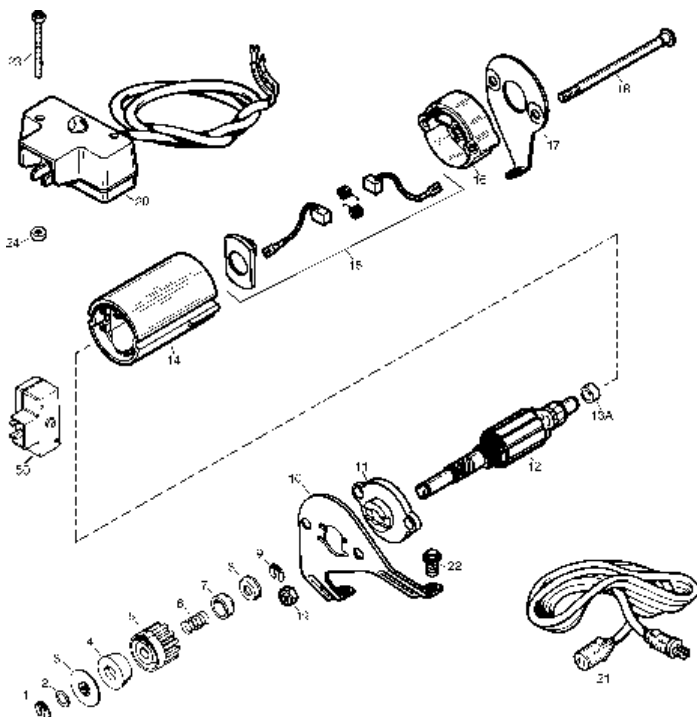

ELECTRICSTARTERMOTORKITNO.590670

Ref. No.	Part No.	PartName
	590670	ElectricStarterMotor
1	34952	RetainerRing
2	590608	DustWasher
3	34953	DriveNut
4	590644	PinionDriver
5	34949A	Gear(9teeth)
6	590654	Anti-driftSpring
7	34950	SpringRetainer
8	34951	CupWasher
9	34955	RetainerRing
10	590674	Driveendmountingbracket
11	590675	Driveendcapass'y
12	590676	Armature
13	590677	ThrustSpacer
14	590659	HousingAss'y
15	590587	Brush&Springcardass'y
16	590660	Commutatorendcapass'y
17	590661	Commutatorendmountingbracket
18	590662	Casebolt
19	33450	Locknut,10-32
20	590663	Switchbox&leadass'y
21	32450B	Extensioncord(10'6")(UL&CSA approved)
22	30063	Screw,TorxT-30Hexwasherhd.Sems, 1/4-20x1/2
23	650819	Screw,Hexhd.self-tap,6-32x2-1/2
24	650742	Nut&Washerass'y
50	730623	StarterSwitchRepairKit