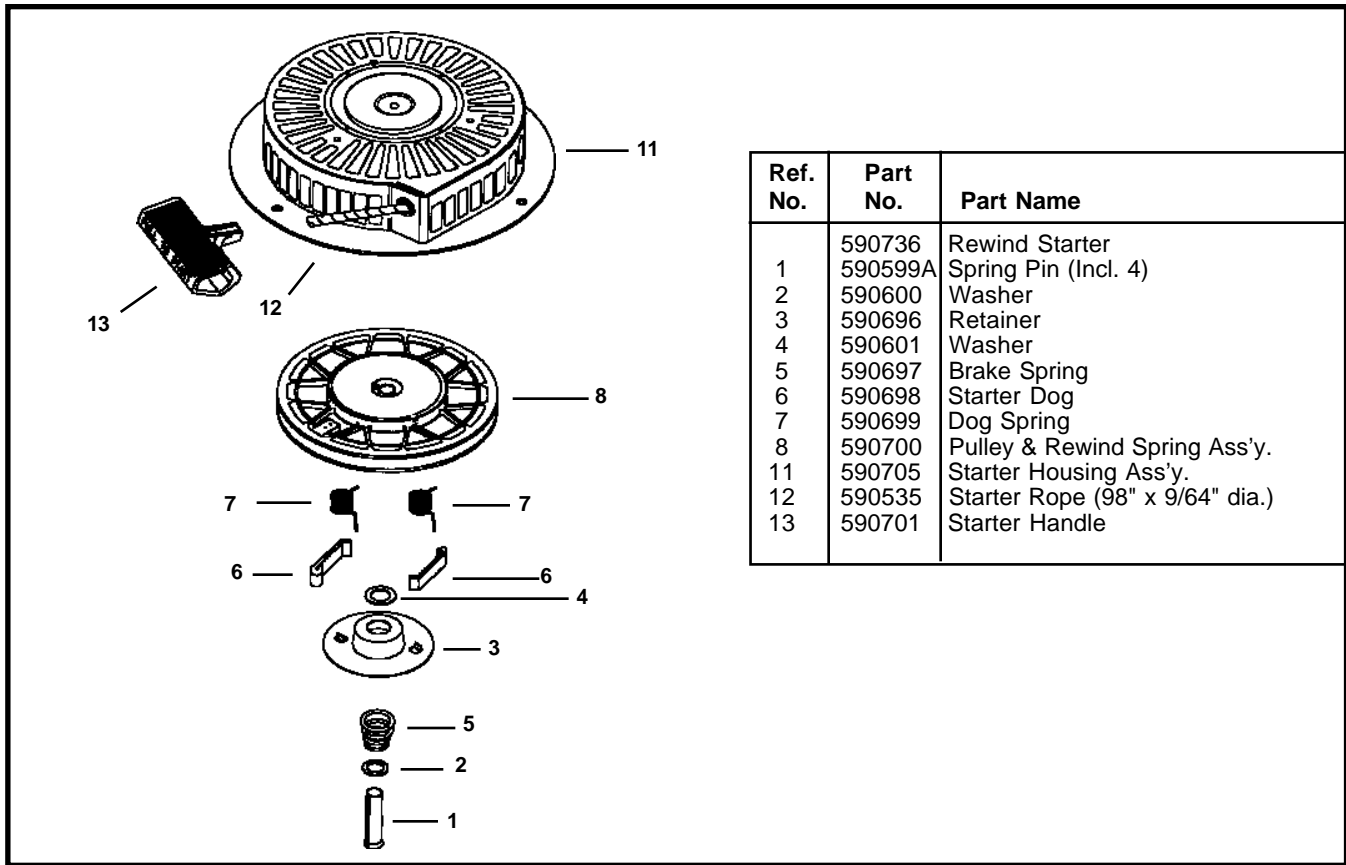

REWIND STARTER NO. 590736