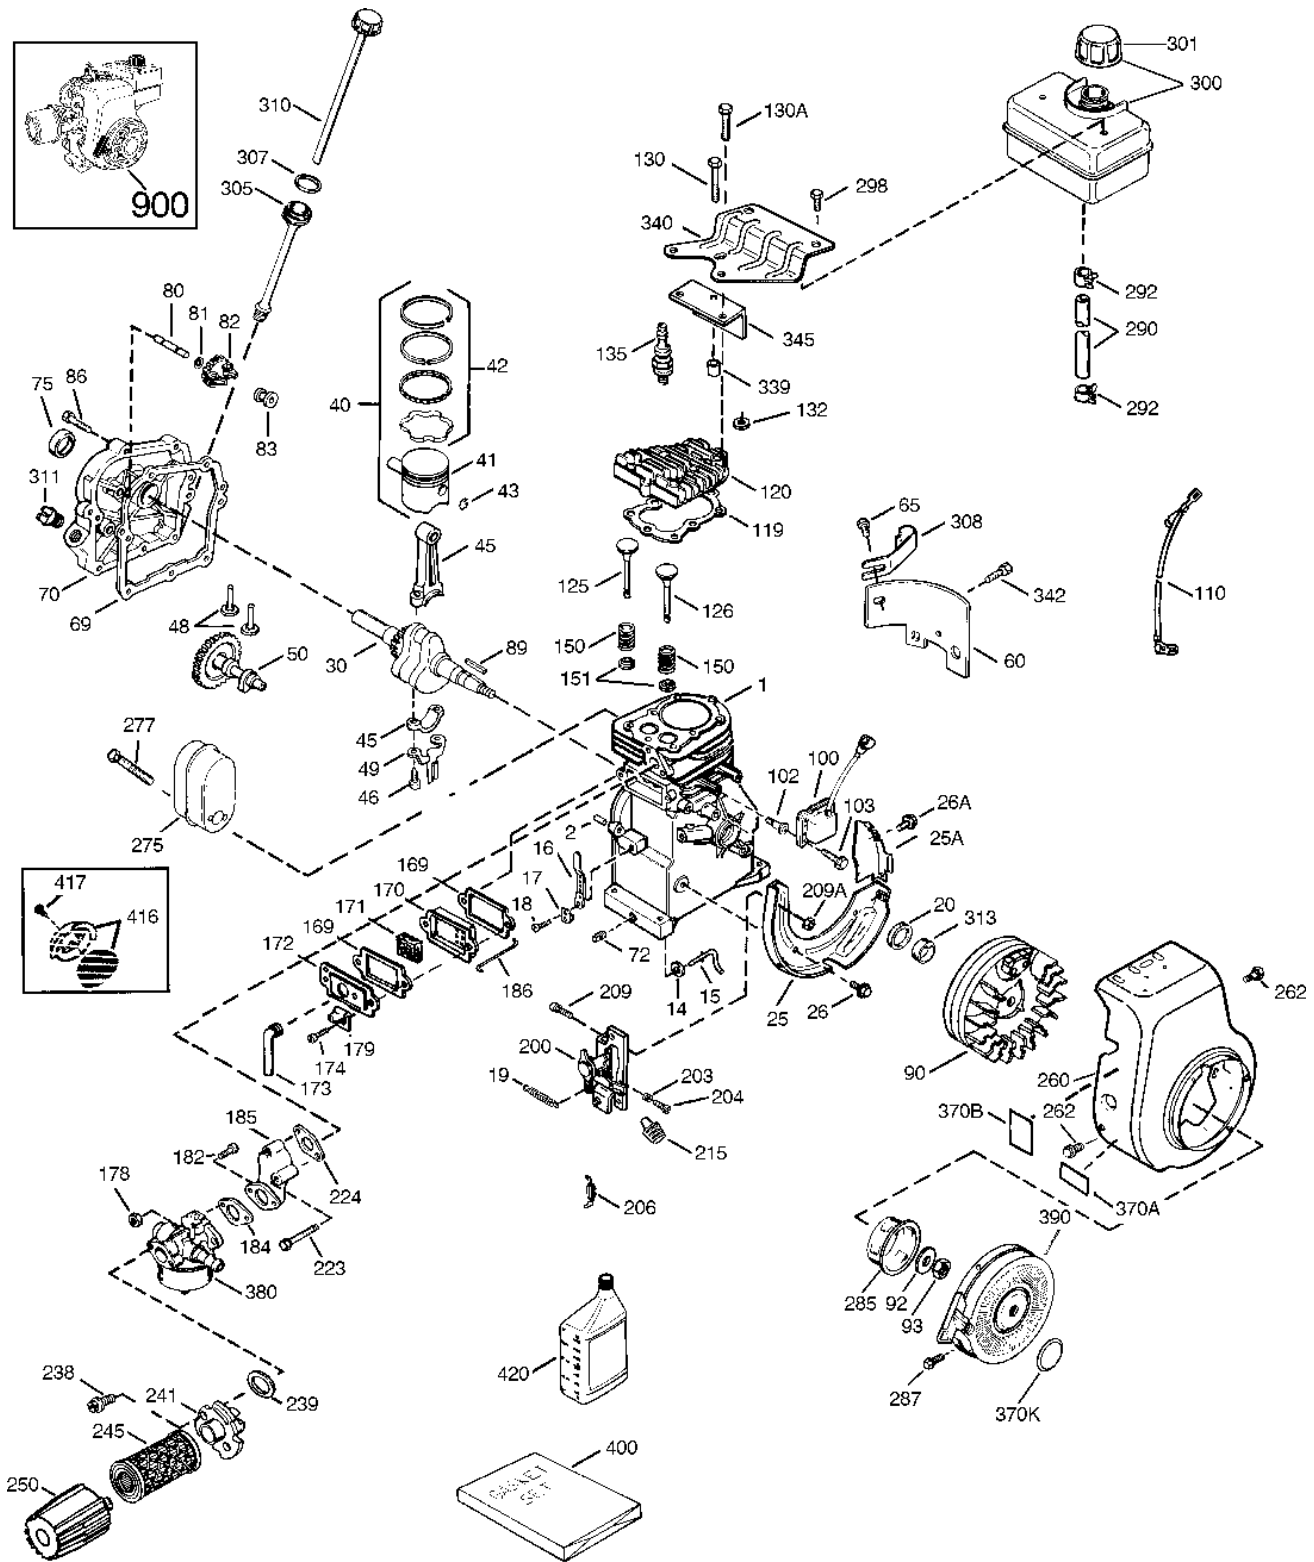

**TECUMSEH PRODUCTS
COMPANY**

MODELS: H35-45719Y, H35-45720Y

Ref. No.	Part No.	Part Name & Spec. Nos.
1	36560	Cylinder (Incl. 2, 20, 72 & 125) 45720Y
1	36591	Cylinder (Incl. 2, 20, 72 & 125) 45719Y
2	26727	Dowel Pin (Both Specs Use This Part)
14	28277	Washer (Both Specs Use This Part)
15	31334	Governor Rod (Both Specs Use This Part)
16	31336	Governor Lever (Both Specs Use This Part)
17	31335	Governor Lever Clamp (Both Specs Use This Part)
18	651018	Screw, Torx T-15, 8-32 x 19/64" (Both Specs Use This Part)
19	34593	Extension Spring (Both Specs Use This Part)
20	32600	Oil Seal (Both Specs Use This Part)
25	36552	Blower Housing Baffle (Incl. 262)(Both Specs Use This Part)
25A	35583	Baffle Extension (Both Specs Use This Part)
26	650802	Screw, 1/4-20 x 5/8" (Both Specs Use This Part)
26A	650926	Screw, 8-32 x 21/64" (Both Specs Use This Part)
30	35902	Crankshaft (Both Specs Use This Part)
40	34514	Piston, Pin & Ring Set (Std) (Incl. 41, 42 & 43)(Both Specs Use This Part)
40	34515	Piston, Pin & Ring Set (.010 OS) (Incl. 41, 42 & 43)
40	34516	Piston, Pin & Ring Set (.020 OS) (Incl. 41, 42 & 43)
41	32538B	Piston & Pin Ass'y (Std) (Incl. 43)(Both Specs Use This Part)
41	32548B	Piston & Pin Ass'y (.010 OS) (Incl. 43)
41	32549B	Piston & Pin Ass'y (.020 OS) (Incl. 43)
42	28986	Ring Set (Std)(Both Specs Use This Part)
42	28987	Ring Set (.010 OS)
42	28988	Ring Set (.020 OS)
43	20381	Piston Pin Retaining Ring (Both Specs Use This Part)
45	30963B	Connecting Rod Ass'y (Incl. 46 & 49)(Both Specs Use This Part)
46	32610A	Connecting Rod Bolt (Both Specs Use This Part)
48	27241	Valve Lifter (Both Specs Use This Part)
49	28594	Oil Dipper (Both Specs Use This Part)
50	33149A	Camshaft (BCR)(Both Specs Use This Part)
60	29745	Blower Housing Extension (Both Specs Use This Part)
65	650128	Screw, 10-24 x 1/2" (Both Specs Use This Part)
69	*27677A	Cylinder Cover Gasket (Both Specs Use This Part)
70	34683B	Cylinder Cover (Incl. 75 thru 83) 45719Y
70	35863A	Cylinder Cover (Incl. 75 thru 83, 311) 45720Y
72	27642	Oil Drain Plug (Both Specs Use This Part)
75	26208	Oil Seal (Both Specs Use This Part)
80	30574A	Governor Shaft (Both Specs Use This Part)
81	30590A	Washer (Both Specs Use This Part)
82	30591	Governor Gear (Incl. 81)(Both Specs Use This Part)
83	30588A	Governor Spool (Both Specs Use This Part)
86	650488	Screw, 1/4-20 x 1-1/4" (Both Specs Use This Part)
89	610961	Flywheel Key (Both Specs Use This Part)
90	611195	Flywheel (Both Specs Use This Part)
92	650815	Belleville Washer (Both Specs Use This Part)
93	650816	Flywheel Nut (Both Specs Use This Part)
100	34443A	Solid State Ignition (Both Specs Use This Part)
102	651024	Solid State Mounting Stud (Both Specs Use This Part)
103	651007	Screw, Torx T-15, 10-24 x 15/16" (Both Specs Use This Part)
110	35182	Ground Wire (Both Specs Use This Part)
119	*36437	Head Gasket (Both Specs Use This Part)
120	36438	Cylinder Head (Incl. 119 & 130A)(Both Specs Use This Part)
125	36471	Exhaust Valve (Std) (Incl. 151)(Both Specs Use This Part)