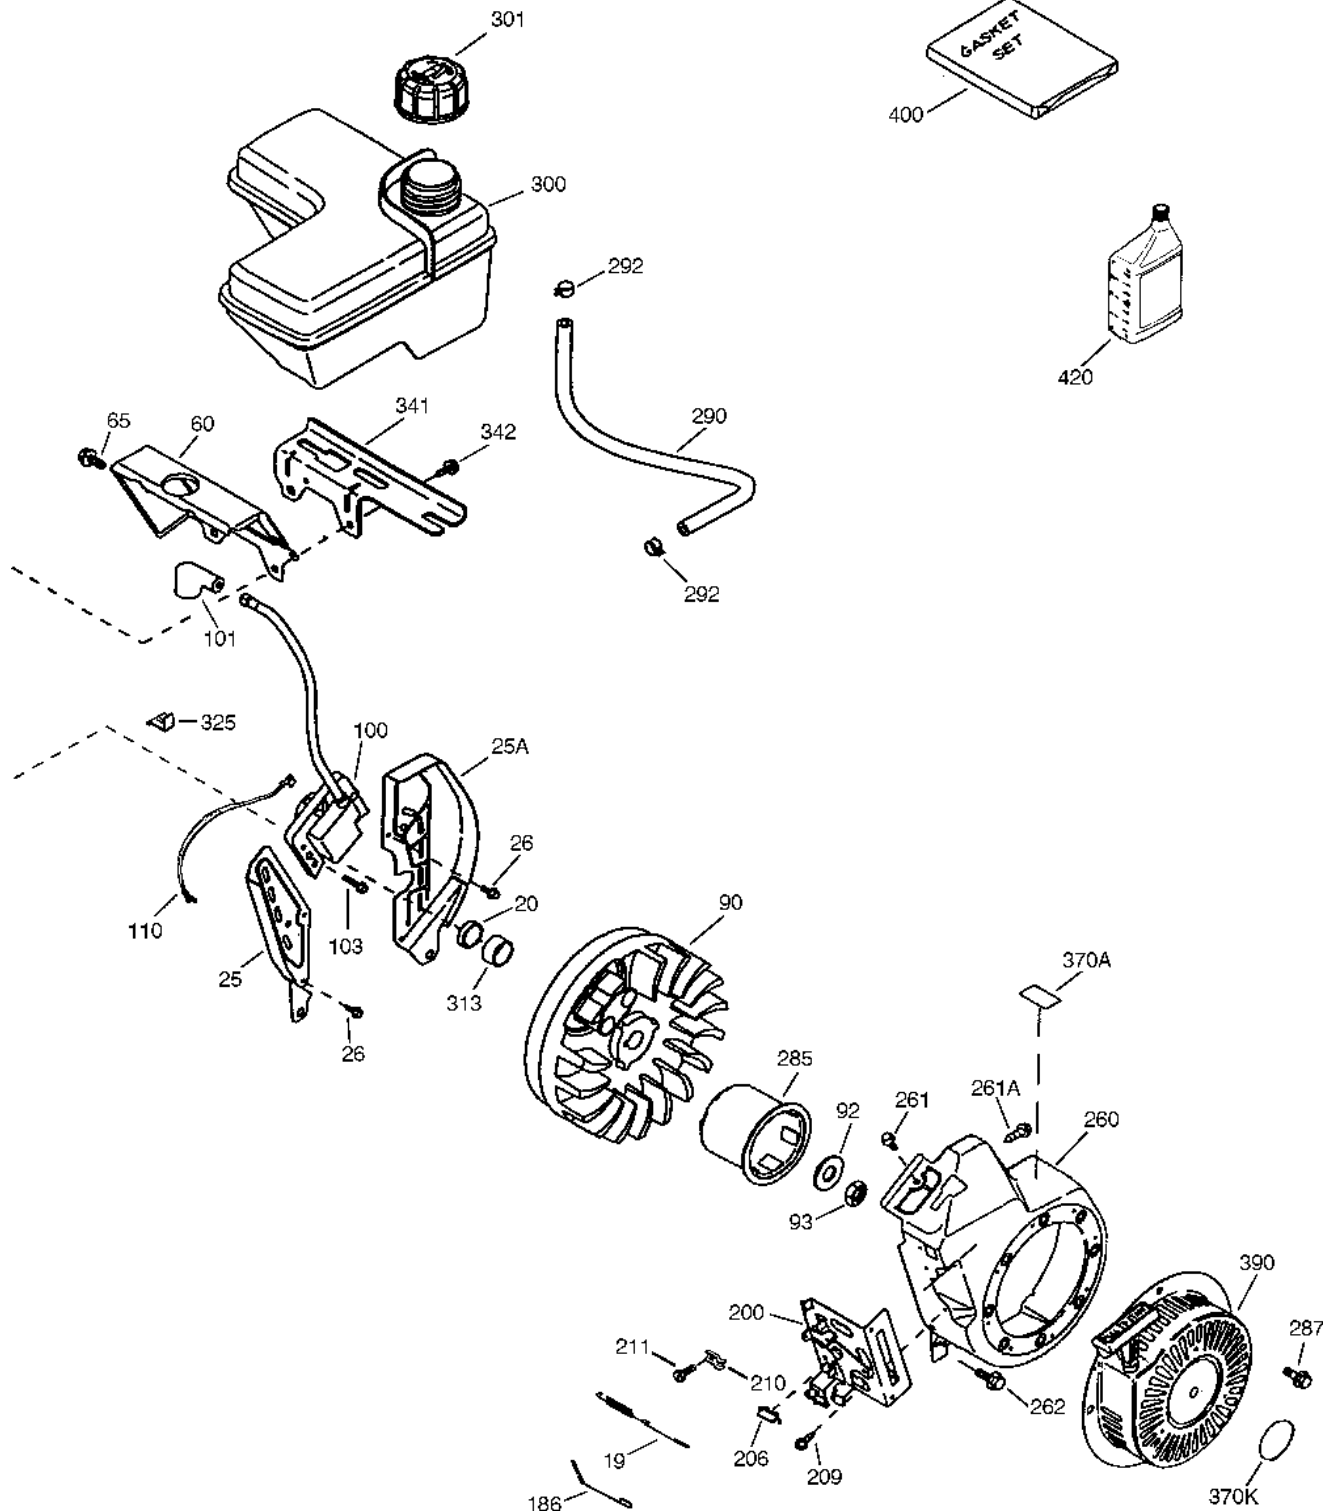

**TECUMSEH PRODUCTS
COMPANY**

MODELS: OHH50-69001A, OHH50-69001C

Ref. No.	Part No.	Part Name & Spec. Nos.
1	36718	Cylinder (Incl. 2, 20 & 72)
2	26727	Dowel Pin
14	28277	Washer
15	30589	Governor Rod (Incl. 14)
16	36618	Governor Lever
17	36700	Governor Lever Clamp
18	651018	Screw, Torx T-15, 8-32 x 19/64"
19	36710	Extension Spring
20	32600	Oil Seal
25	36621	Air Baffle (Left)
25A	36622	Air Baffle (Right)
26	30200	Screw, 10-24 x 9/16"
30	34740	Crankshaft
35	29826	Screw, 10-32 x 3/4"
36	29918	Lock Washer
37	29216	Lock Nut, 10-32
38	29642	Retaining Ring
40	40004	Piston, Pin & Ring Set (Std.) (Incl. 41, 42 & 43)
40	40005	Piston, Pin & Ring Set (.010" OS) (Incl. 41, 42 & 43)
41	36070	Piston & Pin Assembly (Std.) (Incl. 43)
41	36071	Piston & Pin Assembly (.010" OS) (Incl. 43)
42	40006	Ring Set (Std.)
42	40007	Ring Set (.010" OS)
43	20381	Piston Pin Retaining Ring
45	32875A	Connecting Rod Assembly (Incl. 46 & 49)
46	32610A	Connecting Rod Bolt
48	35616	Valve Lifter
49	36611	Oil Dipper
50	36620	Camshaft (Incl. 253 & 254)
60	36623	Blower Housing Extension
64	650738	Screw, 1/4-20 x 5/8"
65	30200	Screw, 10-24 x 9/16"
69	*36624	Cylinder Cover Gasket
70	36625	Cylinder Cover (Incl. 75 thru 83 & 311)
72	27642	Oil Drain Plug
75	27897	Oil Seal
80	30574A	Governor Shaft
81	30590A	Washer
82	30591	Governor Gear Assembly (Incl. 81)
83	36057	Governor Spool
86	650488	Screw, 1/4-20 x 1-1/4"
89	610961	Flywheel Key
90	611205	Flywheel
92	650815	Belleville Washer
93	650816	Flywheel Nut
100	34443A	Solid State Ignition
101	610118	Spark Plug Cover
103	651007	Screw, Torx T-15, 10-24 x 15/16"
110	36054	Ground Wire
119	*36719	Cylinder Head Gasket
120	36721	Cylinder Head
125	36471	Exhaust Valve (Std.) (Incl. 151)
125	36472	Exhaust Valve (1/32" OS) (Incl. 151)
126	29314C	Intake Valve (Std.) (Incl. 151)
126	29315C	Intake Valve (1/32" OS) (Incl. 151)
130	650912	Screw, 5/16-18 x 1-1/2"
130A	650999	Screw, 5/16-18 x 2-41/64"