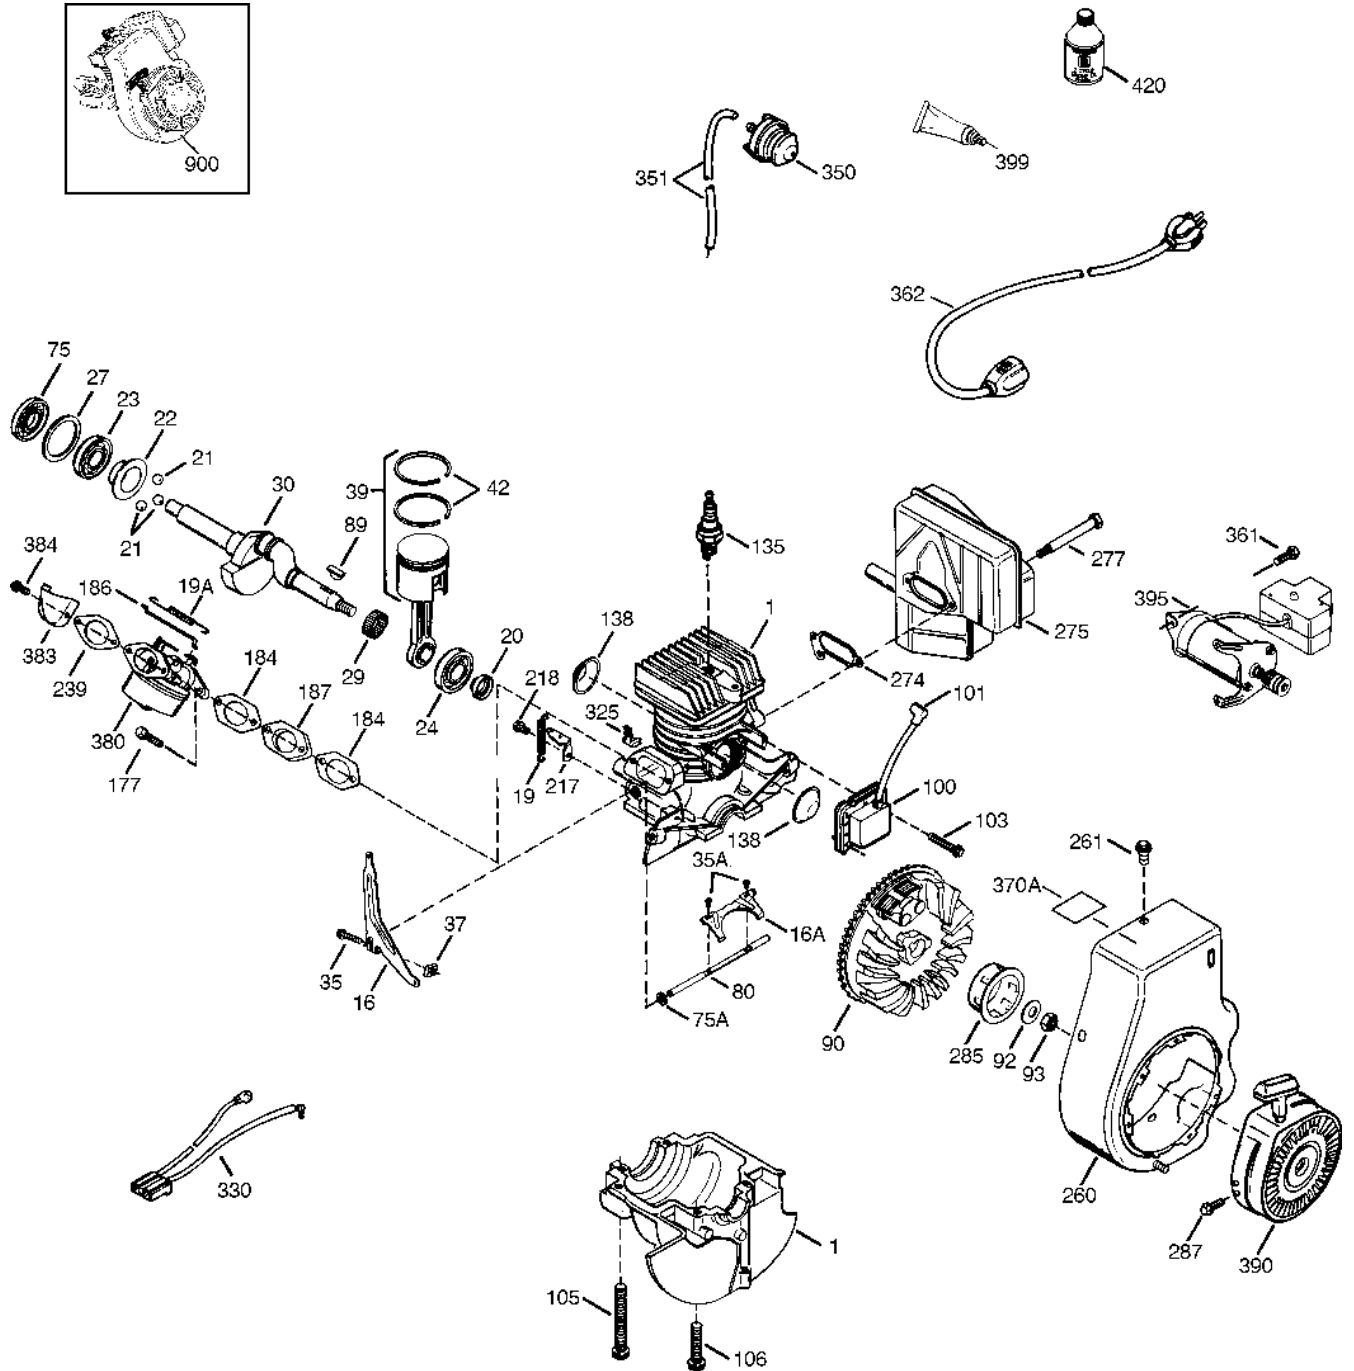

**TECUMSEH PRODUCTS
COMPANY**

MODELS: HSK850-8303B, HSK850-8306B

Ref. No.	Part No.	Part Name & Spec. Nos.
1	250296A	Cylinder Ass'y (Incl. 75A, 105, 106 & 138) (Both Specs Use This Part)
16	490317	Governor Lever (Both Specs Use This Part)
16A	490304	Governor Lever (Both Specs Use This Part)
19	490325	Extension Spring (Both Specs Use This Part)
19A	490318	Backlash Spring (Both Specs Use This Part)
20	510340	Oil Seal (Flywheel End) (Both Specs Use This Part)
21	570673	Ball Bearing (Both Specs Use This Part)
22	510338	Slide Ring (Both Specs Use This Part)
23	530158	Ball Bearing (PTO End) (Both Specs Use This Part)
24	530161	Ball Bearing (Flywheel End) (Both Specs Use This Part)
27	530159	Bearing Retainer (Both Specs Use This Part)
29	530164	Bearing Strip (31 Needles) (Both Specs Use This Part)
30	290627	Crankshaft (Both Specs Use This Part)
35	29826	Screw, 10-32 x 3/4" (Both Specs Use This Part)
35A	650506	Screw, 4-40 x 1/4" (Both Specs Use This Part)
37	29216	Lock Nut, 10-32 (Both Specs Use This Part)
39	310277B	Piston & Rod Ass'y (Incl. 29 & 42) (Both Specs Use This Part)
42	310278	Ring Set (Both Specs Use This Part)
75	510339	Oil Seal (PTO End) (Both Specs Use This Part)
75A	510337	Oil Seal (Both Specs Use This Part)
80	490305	Governor Shaft (Both Specs Use This Part)
89	611191	Flywheel Key (Both Specs Use This Part)
90	611192	Flywheel (Incl. 89) 8303B
90	611190	Flywheel (Incl. 89) 8306B
92	650815	Belleville Washer (Both Specs Use This Part)
93	650816	Flywheel Nut (Both Specs Use This Part)
100	34443A	Solid State Ignition (Both Specs Use This Part)
101	610118	Spark Plug Cover (Both Specs Use This Part)
103	651007	Screw, Torx T-15. 10-24 x 15/16" (Both Specs Use This Part)
105	650892	Screw, 5/16-18 x 2-3/16" (Both Specs Use This Part)
106	650891	Screw, 5/16-18 x 1-5/8" (Both Specs Use This Part)
135	611049	Spark Plug (RCJ8Y) (Both Specs Use This Part)
138	570683	Port Cover (Both Specs Use This Part)
177	650959	Screw, 1/4-20 x 1" (Both Specs Use This Part)
184	510326A	Carburetor Gasket (Both Specs Use This Part)
186	490319	Governor Link (Both Specs Use This Part)
187	570438A	Spacer (Both Specs Use This Part)
217	570667A	Control Lever (Both Specs Use This Part)
218	650847	Screw, 8-32 x 1/2" (Both Specs Use This Part)
239	35815	Air Cleaner Gasket (Both Specs Use This Part)
260	350460	Blower Housing 8303B
260	350439	Blower Housing 8306B
261	650894	Screw, 5/16-18 x 5/8" (Both Specs Use This Part)
274	510343A	Exhaust Gasket (Both Specs Use This Part)
275	390325	Muffler (Both Specs Use This Part)
277	650893	Screw, 5/16-18 x 3-13/64" (Both Specs Use This Part)
285	34449A	Starter Cup (Both Specs Use This Part)
287	650926	Screw, 8-32 x 21/64" (Both Specs Use This Part)
325	29443	Wire Clip (Both Specs Use This Part)
330	611158	Wire Harness (Both Specs Use This Part)
350	570629A	Primer Ass'y (Both Specs Use This Part)
351	32180C	Primer Line (Both Specs Use This Part)