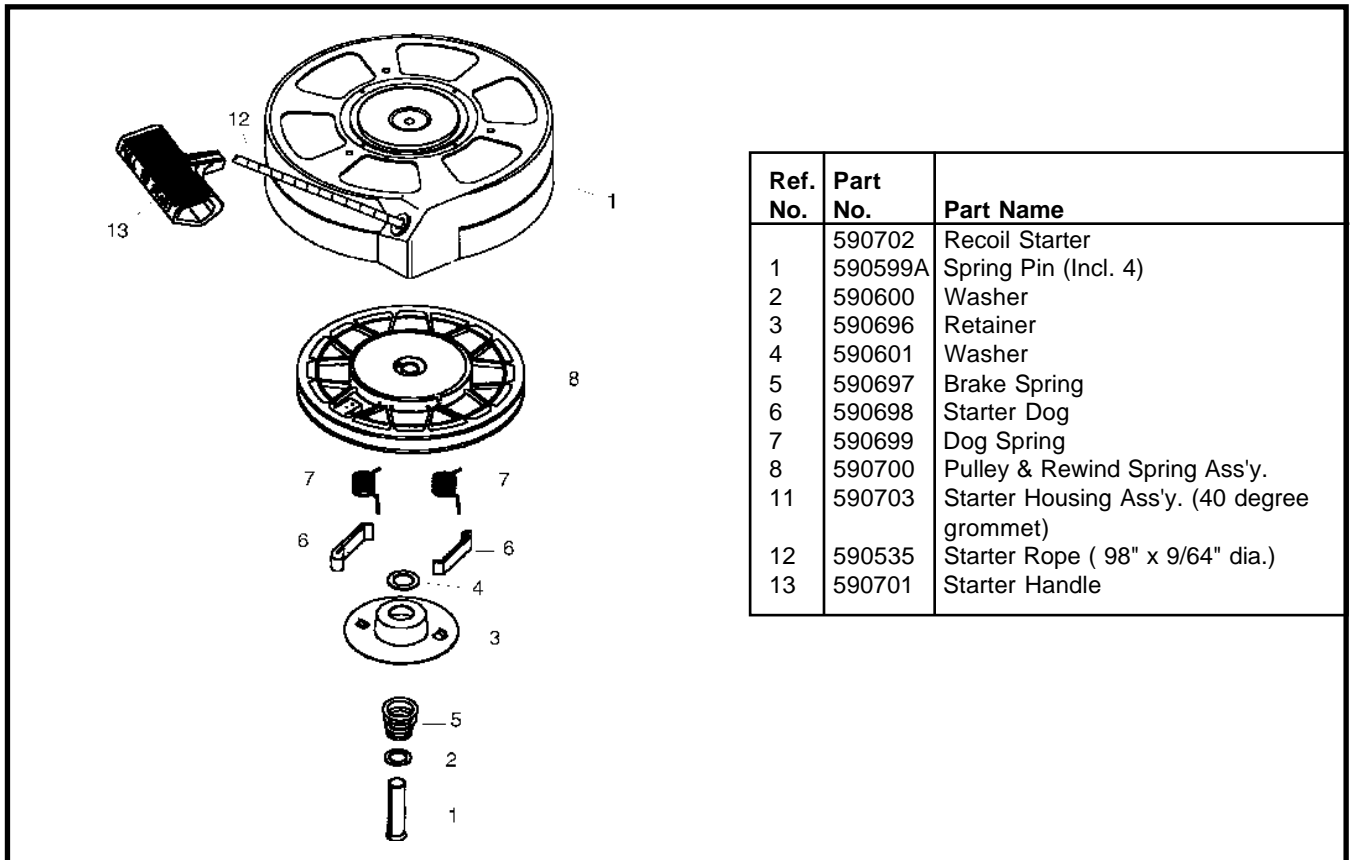

REWIND STARTER NO. 590690

STARTER NO. 590702

REWIND STARTER NO. 590707

Ref. No.	Part No.	Part Name
	590707	Rewind Starter
1	590599A	Spring Pin (Incl. No. 4)
2	590600	Washer
3	590696	Retainer
4	590601	Washer
5	590697	Brake Spring
6	590698	Starter Dog
7	590699	Dog Spring
8	590709	Pulley & Rewind Spring Ass'y
11	590708	Starter Housing Ass'y
12	590535	Starter Rope (98" x 9/16" dia.)
13	590574	Mitten Grip Handle (Not included in with starter)