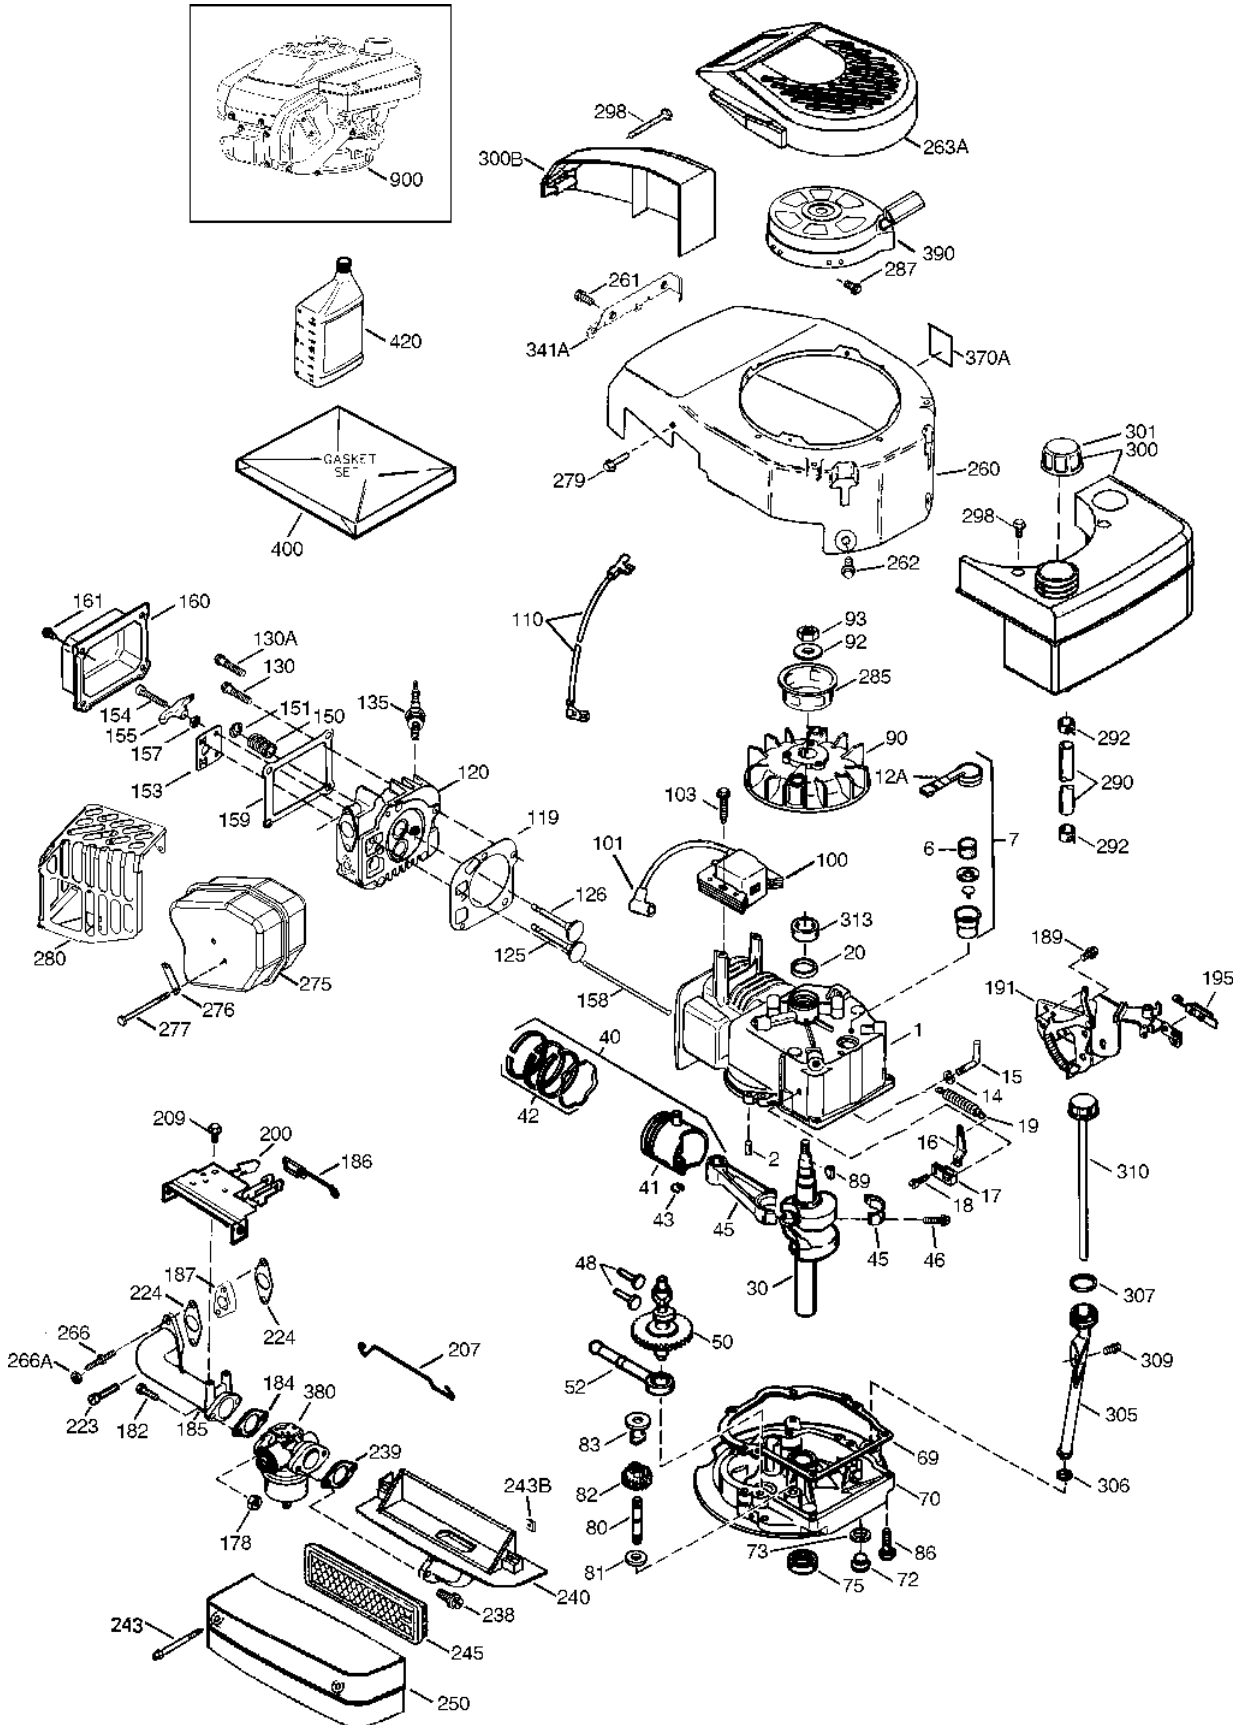

**TECUMSEH PRODUCTS
COMPANY**

MODEL: OVRM60-21005C

Ref. No.	Part No.	Part Name & Spec. Nos.
1	36835A	Cylinder (Incl. 2 & 20)
2	26727	Dowel Pin
6	33734	Breather Element
7	36557	Breather Ass'y (Incl. 6 & 12A)
12A	36558	Breather Cover & Tube
14	28277	Washer
15	30589	Governor Rod (Incl. 14)
16	34839A	Governor Lever
17	31335	Governor Lever Clamp
18	651018	Screw, Torx T-15, 8-32 x 19/64"
19	36796	Extension Spring
20	32600	Oil Seal
30	37022	Crankshaft
40	35544A	Piston, Pin & Ring Set (Std) (Incl. 41, 42 & 43)
40	35545A	Piston, Pin & Ring Set (.010 OS) (Incl. 41, 42 & 43)
40	35546	Piston, Pin & Ring Set (.020 OS) (Incl. 41, 42 & 43)
41	35541	Piston & Pin Ass'y (Std) (Incl. 43)
41	35542	Piston & Pin Ass'y (.010 OS) (Incl. 43)
41	35543	Piston & Pin Ass'y (.020 OS) (Incl. 43)
42	35547A	Ring Set (Std)
42	35548A	Ring Set (.010 OS)
42	35549	Ring Set (.020 OS)
43	20381	Piston Pin Retaining Ring
45	32875A	Connecting Rod Ass'y (Incl. 46 & 49)
46	32610A	Connecting Rod Bolt
48	35616	Valve Lifter
50	37011	Camshaft (MCR)
52	29914	Oil Pump Ass'y
69	*35261	Mounting Flange Gasket
70	36995	Mounting Flange (Incl. 75 thru 83)
72	30572	Oil Drain Plug (Incl. 73)
73	28833	Drain Plug Gasket
75	27897	Oil Seal
80	30574A	Governor Shaft
81	30590A	Washer
82	30591	Governor Gear (Incl. 81)
83	30588A	Governor Spool
86	650488	Screw, 1/4-20 x 1-1/4"
89	611004	Flywheel Key
90	611112	Flywheel
92	650815	Belleville Washer
93	650816	Flywheel Nut
100	34443A	Solid State Ignition
101	610118	Spark Plug Cover
103	651007	Screw, Torx T-15, 10-24 x 15/16"
110	34961	Ground Wire
119	*36738	Head Gasket
120	36721	Cylinder Head
125	36471	Exhaust Valve (Std) (Incl. 151)
125	36472	Exhaust Valve (1/32" OS) (Incl. 151)
126	29314B	Intake Valve (Std) (Incl. 151)
126	29315C	Intake Valve (1/32" OS) (Incl. 151)
130	650912	Screw, 5/16-18 x 1-1/2"
130A	650999	Screw, 5/16-18 x 2-41/64"
135	34645	Spark Plug (RN4C or Equivalent)
150	31672	Valve Spring
151	31673	Valve Spring Cap