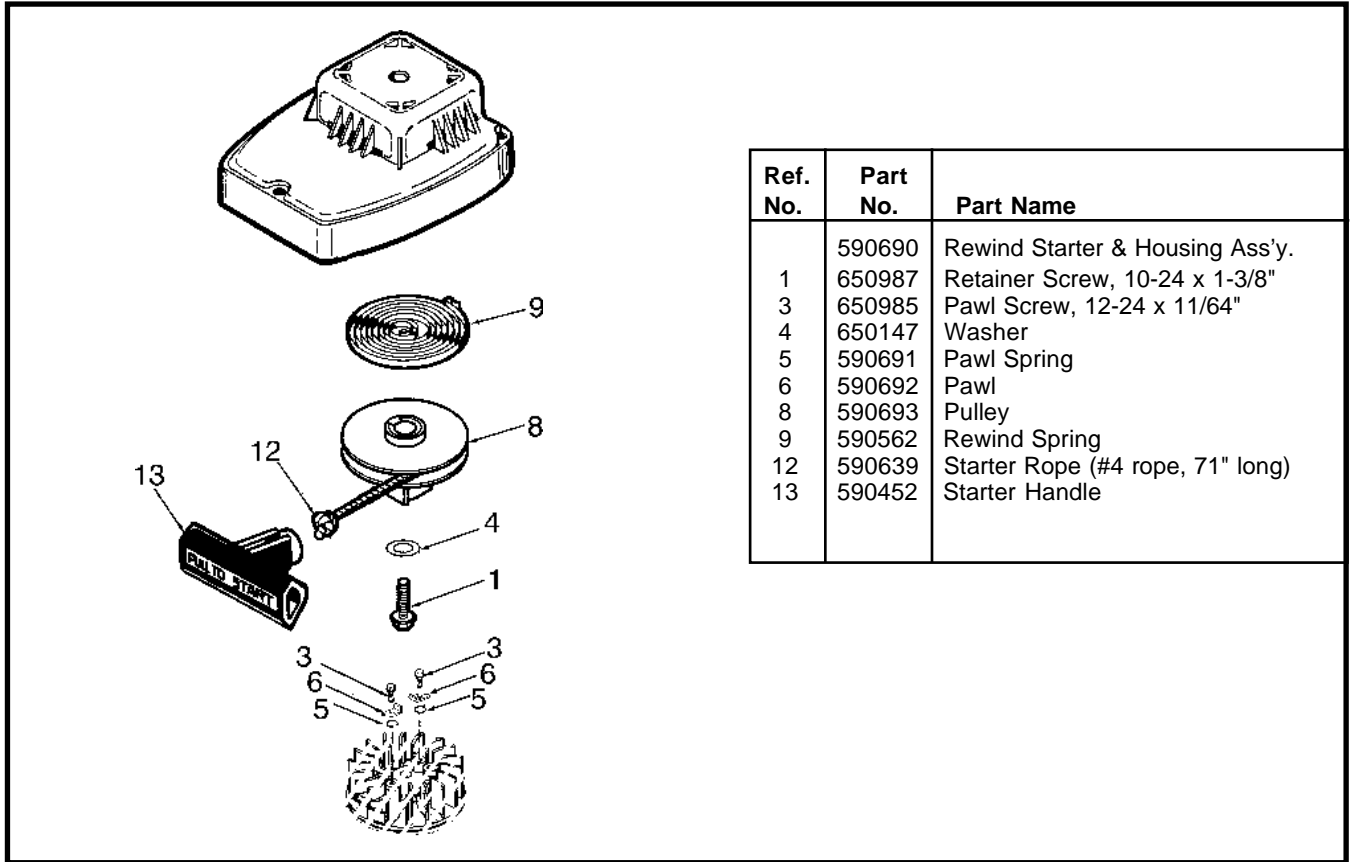

REWIND STARTER NO. 590690