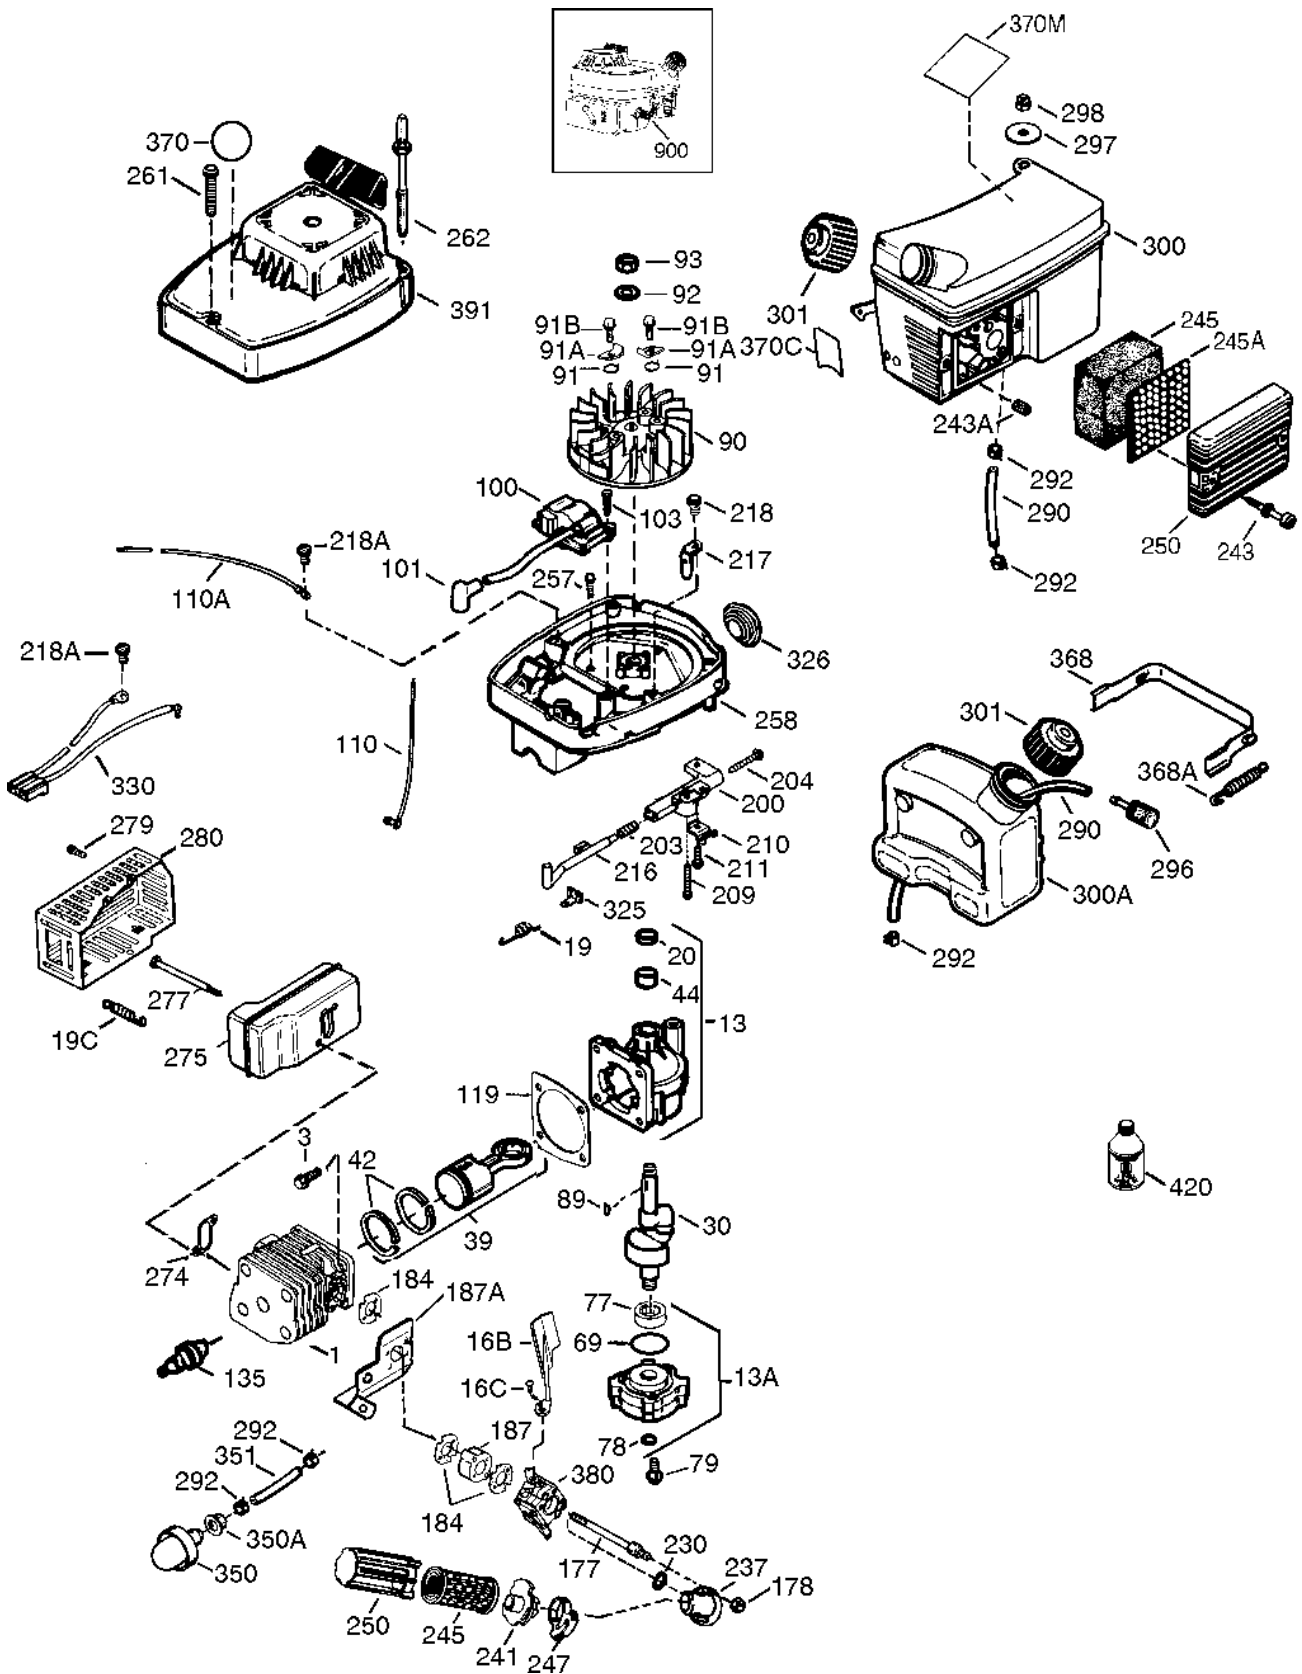

**TECUMSEH PRODUCTS
COMPANY**

MODELS: TC200-2128E, TC300-3164E

Ref. No.	Part No.	Part Name & Spec. Nos.
1	250302A	Cylinder (Incl. 119, 184, 187 & 187A) 2128E
1	250301A	Cylinder (Incl. 119, 184, 187 & 187A) 3164E
3	650888	Screw, Torx T-30, 1/4-20 x 43/64" (Both Specs Use This Part)
13	270288A	Crankcase Assembly (Incl. 20, 44 & 69) (Both Specs Use This Part)
13A	270298	Crankcase Cover 2128E
13A	270297	Crankcase Cover 3164E
16B	490324	Air Vane (Both Specs Use This Part)
16C	650986	Screw, Torx T-8, 3-48 x 7/32" (Both Specs Use This Part)
19	570716	Governor Spring (Incl. 16B) 2128E
19	570713	Governor Spring
19C	570654	Heat Shield Spring 3164E
20	510328	Oil Seal (Both Specs Use This Part)
30	290664	Crankshaft 2128E
30	290679	Crankshaft 3164E
39	310286A	Piston & Rod Assembly (Incl. 42) 2128E
39	310285A	Piston & Rod Assembly (Incl. 42) 3164E
42	310271	Ring Set 2128E
42	310275	Ring Set 3164E
44	530163	Cartridge Bearing (Both Specs Use This Part)
69	510348	"O" Ring (Both Specs Use This Part)
77	530110	Ball Bearing (Both Specs Use This Part)
78	510319	Oil Seal (Both Specs Use This Part)
79	650844	Screw, 1/4-20 x 3/4" (Both Specs Use This Part)
89	611054	Flywheel Key (Both Specs Use This Part)
90	611180	Flywheel (Reverse Fin) (Both Specs Use This Part)
91	590691	Pawl Spring (Both Specs Use This Part)
91A	590692	Starter Pawl (Both Specs Use This Part)
91B	650985	Screw, 12-24 x 11/64" (Both Specs Use This Part)
92	650848	Belleville Washer (Both Specs Use This Part)
93	650849	Flywheel Nut, 3/8-24 (Both Specs Use This Part)
100	611056	Solid State Ignition (Incl. 101) (Both Specs Use This Part)
101	610118	Spark Plug Cover (Both Specs Use This Part)
103	651007	Screw, Torx T-15, 10-24 x 15/16" (Both Specs Use This Part)
110	611225	Ground Wire
110A	611211	Ground Wire 2128E
119	510349	Cylinder Head Gasket (Both Specs Use This Part)
135	611049	Resistor Spark Plug (RCJ8Y) (Both Specs Use This Part)
177	650858	Carburetor Mounting Stud (Both Specs Use This Part)
178	650580	Lock Nut, 10-24 (Both Specs Use This Part)
184	510327B	Carburetor Gasket (Both Specs Use This Part)
187	570648A	Spacer (Both Specs Use This Part)
187A	570698A	Air Baffle (Incl. 184 & 187) 2128E
187A	570714	Air Baffle (Incl. 184) 3164E