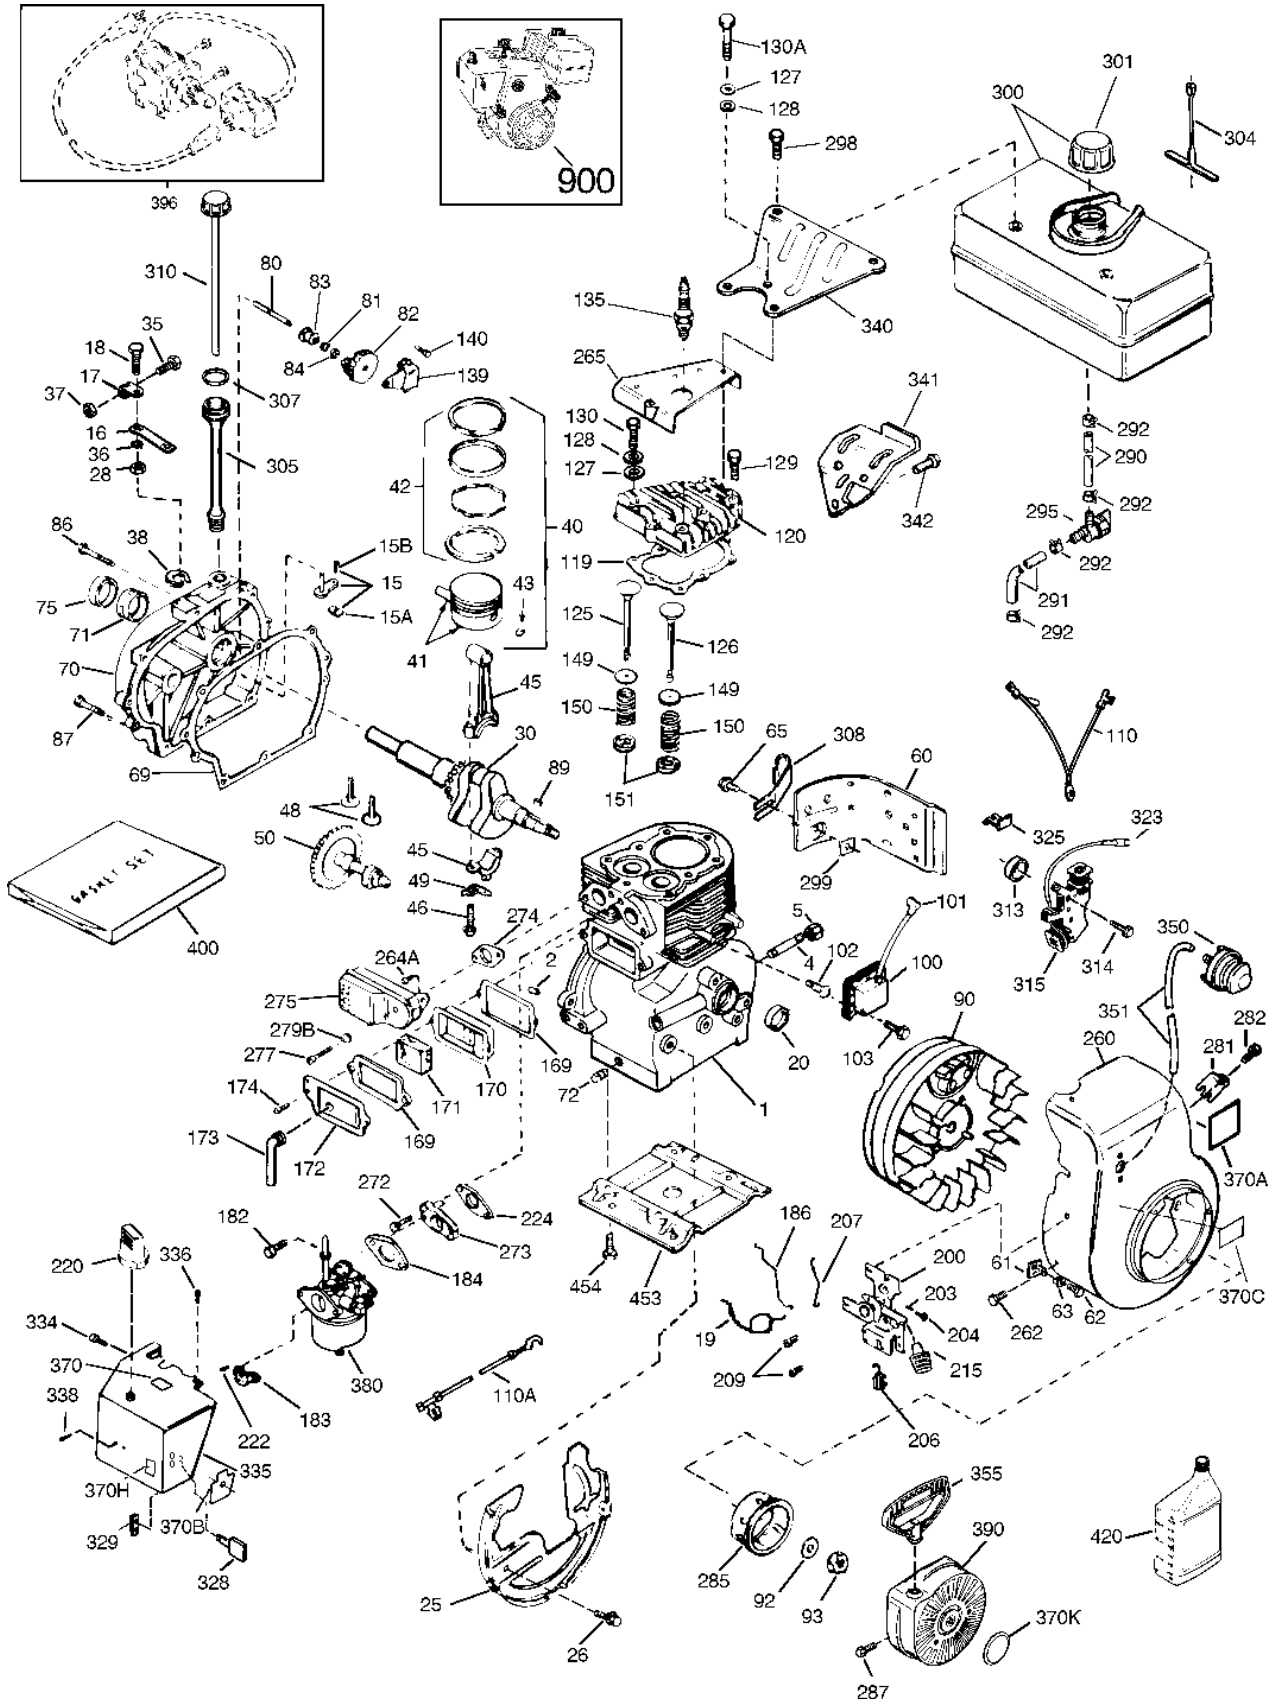

**TECUMSEH PRODUCTS
COMPANY**

**HSK60-76009B
MODELS: HSK70-130296T, HSK70-130300T**

Ref. No.	Part No.	Part Name & Spec. Nos.
1	34919B	Cylinder (Inc. 2, 20 & 72) 76009B
1	32586C	Cylinder (Incl. 2 & 20) 130296T, 130300T
2	27652	Dowel Pin (All Specs Use This Part)
4	30968	Oil Drain Extension (All Specs Use This Part)
5	30969	Extension Cap (All Specs Use This Part)
15	30699C	Governor Rod (Incl. 15A & 15B) (All Specs Use This Part)
15A	30700	Governor Yoke (All Specs Use This Part)
15B	650494	Screw, 6-40 x 5/16" (All Specs Use This Part)
16	33454	Governor Lever (All Specs Use This Part)
17	29916	Governor Lever Clamp (All Specs Use This Part)
18	651028	Screw, Torx T-15, 8-32 x 3/8" (All Specs Use This Part)
19	34663	Speed Control Spring 76009B, 130300T
20	32630	Oil Seal (All Specs Use This Part)
25	36460	Blower Housing Baffle (All Specs Use This Part)
26	650561	Screw, 1/4-20 x 5/8" (All Specs Use This Part)
28	30322	Lock Nut, 8-32 (All Specs Use This Part)
30	35193	Crankshaft 76009B
30	35272	Crankshaft 130296T, 130300T
35	29826	Screw, 10-32 x 3/4" (All Specs Use This Part)
36	29918	Lock Washer (All Specs Use This Part)
37	29216	Lock Nut, 8-32 (All Specs Use This Part)
38	29642	Retaining Ring (All Specs Use This Part)
40	34531	Piston, Pin & Ring Set (Std.)
40	34532	Piston, Pin & Ring Set (.010" OS)
40	34533	Piston, Pin & Ring Set (.020" OS)
41	33312B	Piston & Pin Ass'y (Std.) (Incl. 43)
41	33313B	Piston & Pin Ass'y (.010" OS) (Incl. 43)
41	33314B	Piston & Pin Ass'y (.020" OS) (Incl. 43)
42	34854	Ring Set (Std.)
42	34855	Ring Set (.010" OS)
42	34856	Ring Set (.020" OS)
43	27888	Piston Pin Retaining Ring 76009B
40	34517	Piston, Pin & Ring Set (Std.)
40	34518	Piston, Pin & Ring Set (.010" OS)
40	34519	Piston, Pin & Ring Set (.020" OS)
41	32592B	Piston & Pin Ass'y (Std.) (Incl. 43)
41	32593B	Piston & Pin Ass'y (.010" OS) (Incl. 43)
41	32594B	Piston & Pin Ass'y (.020" OS) (Incl. 43)
42	32595	Ring Set (Std.)
42	32596	Ring Set (.010" OS)
42	32597	Ring Set (.020" OS)
43	27888	Piston Pin Retaining Ring 130296T, 130300T
45	31380C	Connecting Rod Ass'y (Incl. 46) 76009B
45	32591C	Connecting Rod Ass'y (Incl. 46 & 49) 130296T, 130300T
46	650662C	Connecting Rod Bolt (All Specs Use This Part)
48	34034	Valve Lifter (All Specs Use This Part)
49	34242	Oil Dipper 130296T, 130300T