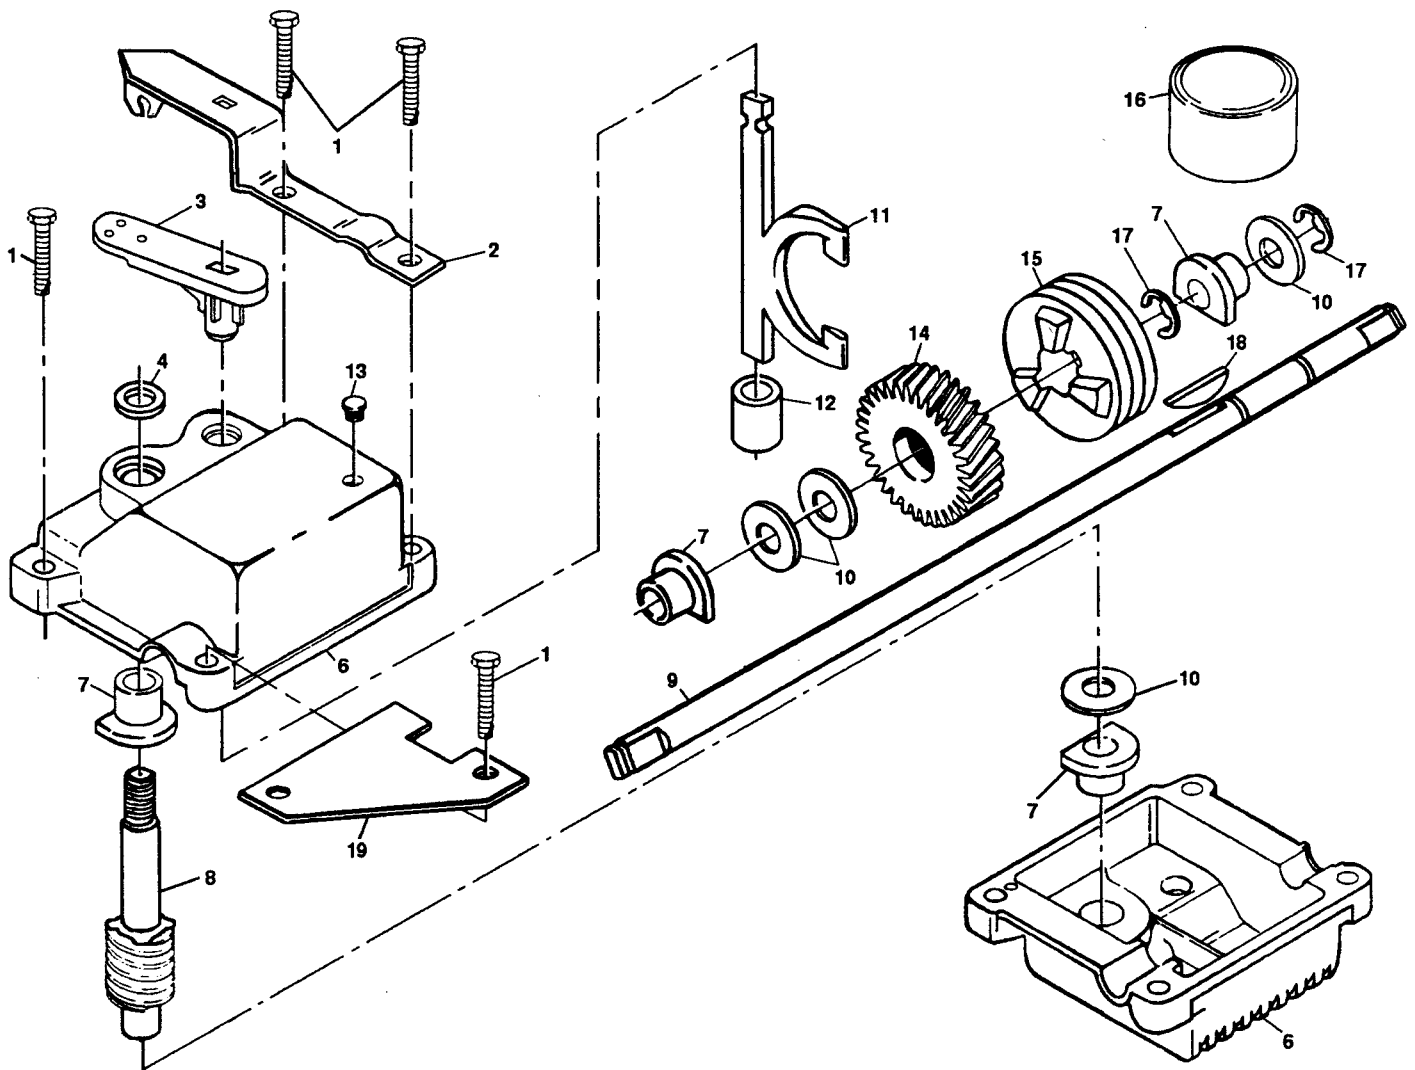

## REPAIR PARTS

GEAR CASE ASSEMBLY PART NUMBER - 532702511

KEY NO.	PART NO.	DESCRIPTION
1	817490416	Tapping Screw 1/4-20 x 1-1/4
2	532140269	Engagement Bracket
3	532137053	Shifter
4	532057072	Seal
6	532048373	Gear Case Halves Kit (Includes Key Nos. 4, 5, and 7)
7	532077881	Bearing
8	532137051	Worm Shaft
9	532137074	Drive Shaft (532702511)
10	532057079	Hardened Washer
11	532131484	Clutch Yoke

KEY NO.	PART NO.	DESCRIPTION
21	532067725	Washer
22	532702511	Gear Case Assembly
23	532137052	Drive Pulley
24	532132010	Locknut
27	532700479	Drive Cover
28	532146072	Pan Head Machine Screw #10-24 x 2-3/4
29	532149746	Pan Head Machine Screw #10-24 x 1-3/4
30	532131841	Drive Cover Decal
32	532137078	V-Belt
38	532086012	Drive Shaft Cover
39	532086960	Wheel Bushing
--	532750320	Decal RH (Height Adjuster)
--	532750319	Decal LH (Height Adjuster)