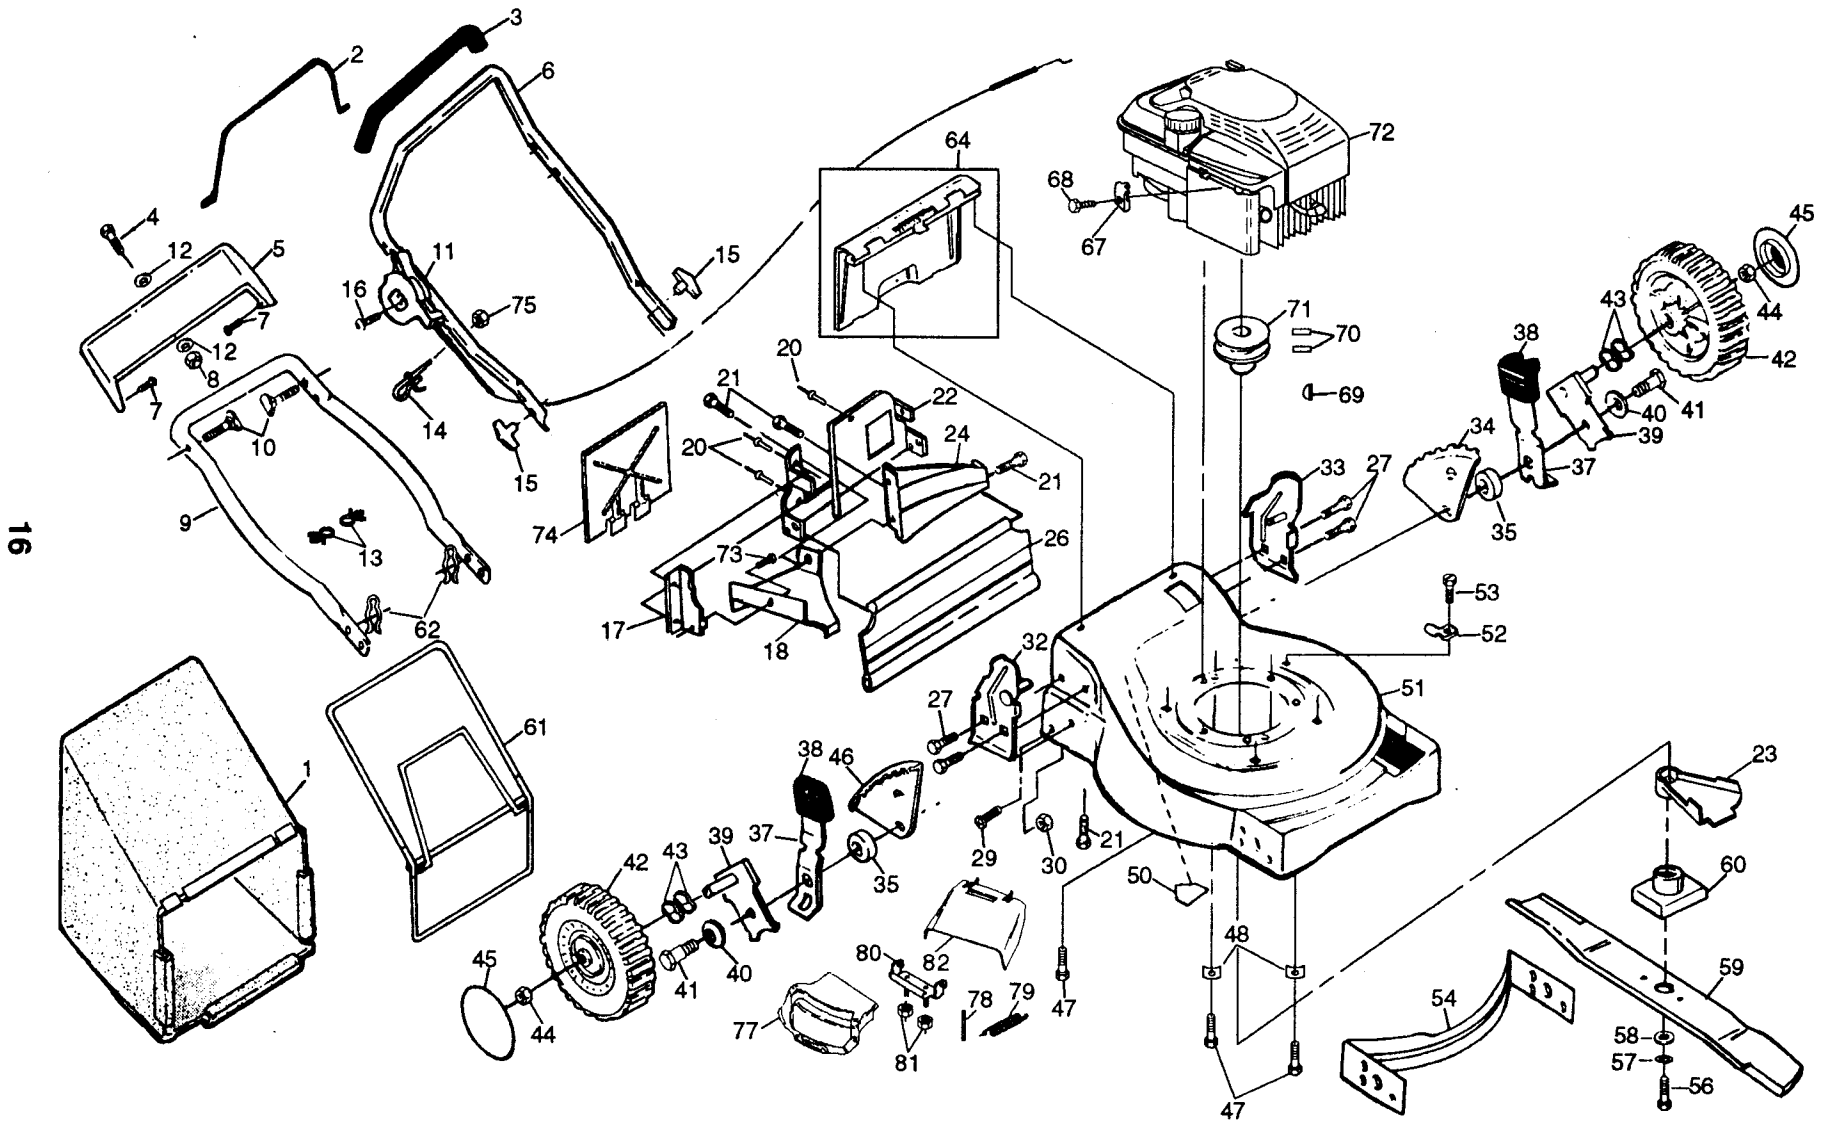

REPAIR PARTS

ROTARY LAWN MOWER - - MODEL NO. 56sf (H56SFH)

16

www.mymowerparts.com

For Husqvarna Parts Call 606-678-9623 or 606-561-4983

REPAIR PARTS

ROTARY LAWN MOWER - - MODEL NO. 56sf (H56SFH)

KEY NO.	PART NO.	DESCRIPTION	KEY NO.	PART NO.	DESCRIPTION
1	532800386	Grass Bag Assembly	42	532800333	Wheel & Tire Assembly
2	532131094	Control Bar	43	532057143	Wave Washer
3	532850724	Handle Grip	44	532083923	Nut
4	532085436	Hex Washer Head Machine Screw 1/4-20 x 1-1/2	45	532850845	Hubcap
5	532800547	Trim Plate	46	532142843	Wheel Adjusting Bracket (RR)
6	532132128	Upper Handle	47	532150406	Thread Rolling Screw 3/8-16 x 1
7	532036953	Self-tapping Screw #10-24 x 5/8	48	532125078	Engine Washer
8	532063601	Locknut 1/4-20	50	532107339	Danger Decal
9	532153028	Lower Handle	51	532151008	Lawn Mower Housing (Includes Key No. 50)
10	532131959	Handle Bolt	52	532087930	Guide Clip (Housing)
11	532700417	Throttle Control	53	532750097	Hex Washer Head Screw #10-24 x 1/2
12	532085723	Washer	54	532125345	Front Baffle
13	532151517	Caple Clips	56	532851084	Hex Head Screw 3/8-24 x 1-3/8 Gr. 8
14	532132001	Rope Guide	57	532850263	Helical Lockwasher 3/8
15	532136376	Handle Knob	58	532851074	Hardened Washer
16	532059935	Round Head Screw 1/4-20 x 2-3/4	59	532141114	22" Blade
17	532138860	Side Baffle	60	532851514	Blade Adapter
18	532125376	Discharge Baffle	61	532088614	Catcher Frame Assembly
20	532128415	Rivet	62	532051793	Hairpin Cotter
21	532054583	Hex Tapping Screw 1/4-20 x 1/2	64	532147612	Rear Door Assembly
22	532139734	Back Plate	67	532213146	* Cable Clamp
23	532134612	Debris Shield	68	532083816	Thread Rolling Screw #10-32 x 5/8
24	532125348	Rear Baffle	69	532087677	Hi-Pro Key
26	532140540	Rear Skirt	70	532059708	Set Screw 1/4-20 x 5/16
27	532150078	Thread Cutting Screw 5/16-18 x 3/4	71	532084596	Engine Pulley
29	532088652	Hinge Screw	72	-----	* Engine - Briggs & Stratton - Model No. 128802
30	532751592	Locknut	73	532150050	Screw
32	532153404	Handle Bracket Assembly (Right)	74	532125368	Mulcher Plate
33	532153405	Handle Bracket Assembly (Left)	75	873510400	Keps Locknut
34	532142842	Wheel Adjusting Bracket (LR)	77	532150654	Mulcher Door
35	532146630	Spacer	78	532147286	Hinge Rod
37	532125066	Selector Spring	79	532152186	Hinge Spring
38	532701037	Selector Knob	80	532147775	Hinge Bracket
39	532151254	Axle Arm Assembly	81	532063601	Nut
40	532062335	Belleville Washer	82	532150653	Clip-on Discharge Guard
41	532142748	Shoulder Bolt 3/8-16	--	532152905	Owner's Manual (English/French)
			--	532150321	Decal (Trim Plate)
			--	532150992	Decal (Combi-cut)

* These parts must be purchased through an authorized Briggs & Stratton dealer.