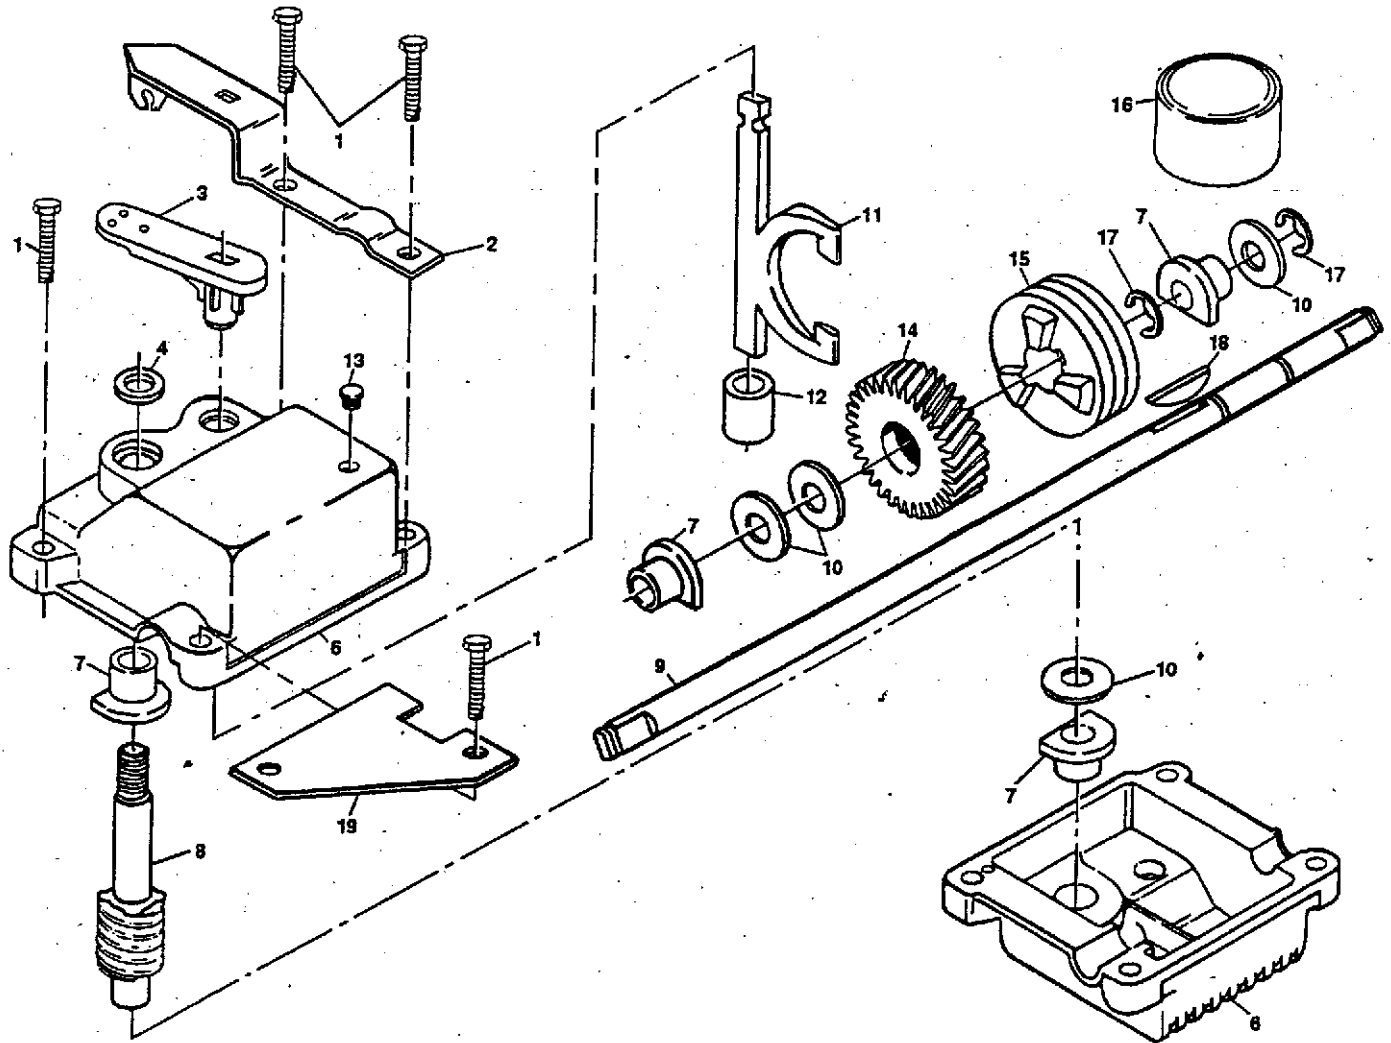

GEAR CASE ASSEMBLY PART NUMBER 702511

KEY NO.	PART NO.	DESCRIPTION
1	817490416	Tapping Screw 1/4-20 x 1-1/4
2	532140269	Engagement Bracket
3	532137053	Shifter
4	532057072	Seal
5	532702710	Grooved Pin 1/8 x 5/8
6	532048373	Gear Case Halves Kit (Includes Key Nos. 4, 5, and 7)
7	532077881	Bearing
8	532137051	Worm Shaft
9	532137074	Drive Shaft
10	532057079	Hardened Washer

KEY NO.	PART NO.	DESCRIPTION
11	532131484	Clutch Yoke
12	532700343	Bushing
13	532086447	Plug
14	532137050	Helical Gear
15	532750436	Clutch Jaw
16	532750369	Grease
17	812000003	E-Ring
18	532850848	Hi-Pro Key
19	532125441	Spring Bracket

REPAIR PARTS

ROTARY LAWN MOWER - - MODEL NO. 56hs (954140039A)

KEY NO.	PART NO.	DESCRIPTION
1	532063601	Locknut
2	532146900	Control Bar
3	532150041	Upper Handle
5	532130861	Engine Zone Control Cable
6	532147286	Hinge Rod
7	532700417	Throttle Control
8	532144929	Hex Washer Head Screw 1/4-20 x 2-1/8
9	532136376	Handle Knob
10	532083816	Screw #10 x 5/8
11	532111190	Cable Clamp (Engine)
12	532151023	Rear Door Kit
15	532850724	Handle Grip
16	532152186	Hinge Spring
17	532107339	Danger Decal
18	532150050	Screw
19	532800368	Wheel Adjusting Bracket
20	532084596	Engine Pulley
21	532087677	Hi Pro Key #505
22	532059708	Set Screw 1/4-20 x 5/16
23	532125348	Rear Baffle
24	532140540	Rear Skirt
25	532138860	Side Baffle
26	532139734	Back Plate
27	532083923	Flanged Locknut
28	532054583	Screw Hex Head 1/4-20 x 1/2
29	532125376	Discharge Baffle
30	532132001	Rope Guide
31	532151517	Wire Tie
32	532157082	Lower Handle
33	532131959	Handle Bolt
34	532051793	Hairpin Cotter
35	532150653	Clip-on Discharge Deflector
36	532157070	Trim Plate Assembly
37	532701477	Push-in Fastener
38	532088017	Wheel & Tire Assembly
39	532142748	Shoulder Bolt