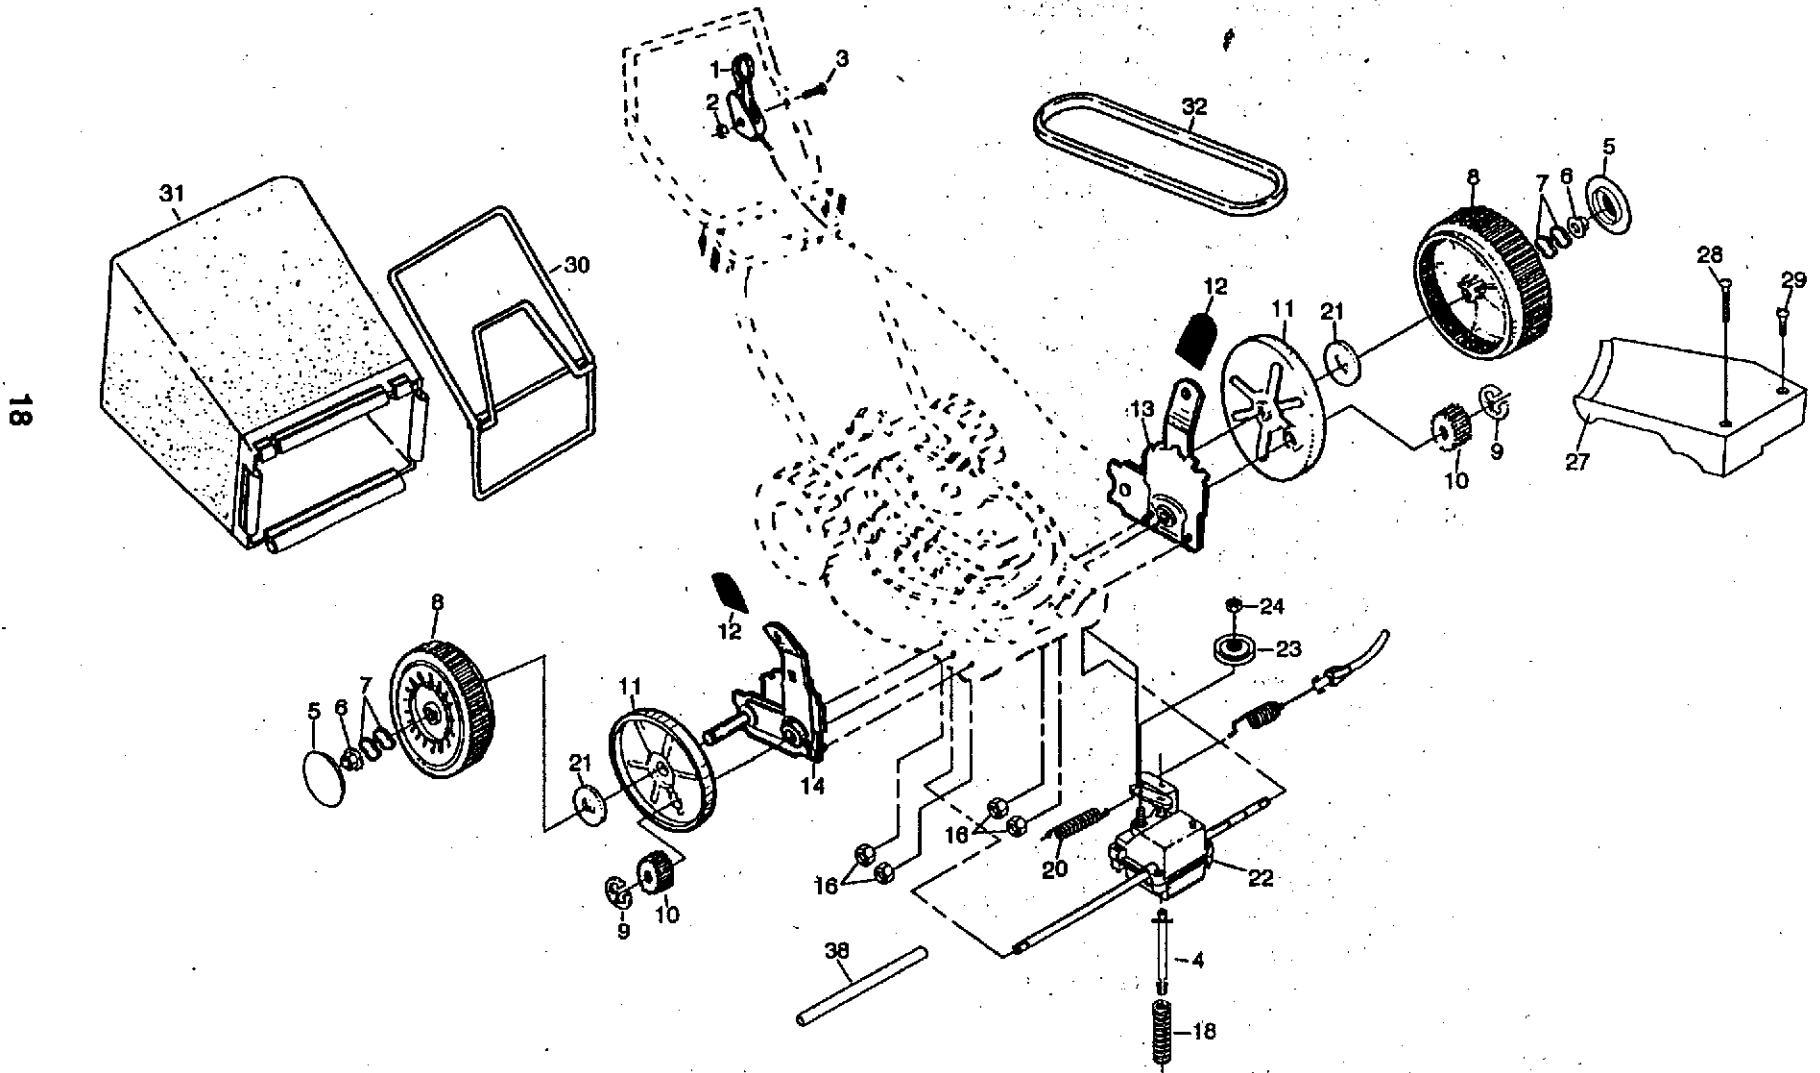

REPAIR PARTS

ROTARY LAWN MOWER -- MODEL NO. 56hs (954140039A)

For Husqvarna Parts Call 606-678-9623 or 606-561-4983

REPAIR PARTS

ROTARY LAWN MOWER -- MODEL NO. 56hs (954140039A)

KEY NO.	PART NO.	DESCRIPTION	KEY NO.	PART NO.	DESCRIPTION
1	532146323	Drive Control	16	532063601	Locknut
2	532063601	Locknut #10-24	18	532137090	Spring
3	532144929	Pan Head Machine Screw 1/4-20 x 2-1/8	20	532075192	Spring
4	532150495	Spring Retainer	21	532067725	Washer 1/2 x 1-1/2 x .134
5	532157008	Hubcap	22	532702511	Gear Case Assembly
6	532145212	Nut	23	532137052	Drive Pulley
7	532057143	Wave Washer	24	532132010	Locknut
8	532801156	Wheel & Tire Assembly	27	532700479	Drive Cover
9	812000058	E-ring	28	532146072	Pan Head Tapping Screw #10-24 x 2-3/4
10	532137054	Pinion	29	532149746	Pan Head Tapping Screw #10-24 x 1-3/4
11	532088080	Dust Cover	30	532088614	Catcher Frame
12	532701037	Selector Knob	31	532800386	Grass Bag
13	532151009	Wheel Adjuster Assembly (Left)	32	532146527	V-Belt
14	532151010	Wheel Adjuster Assembly (Right)	38	532086012	Drive Shaft Cover
			--	532150994	Drive Cover Decal