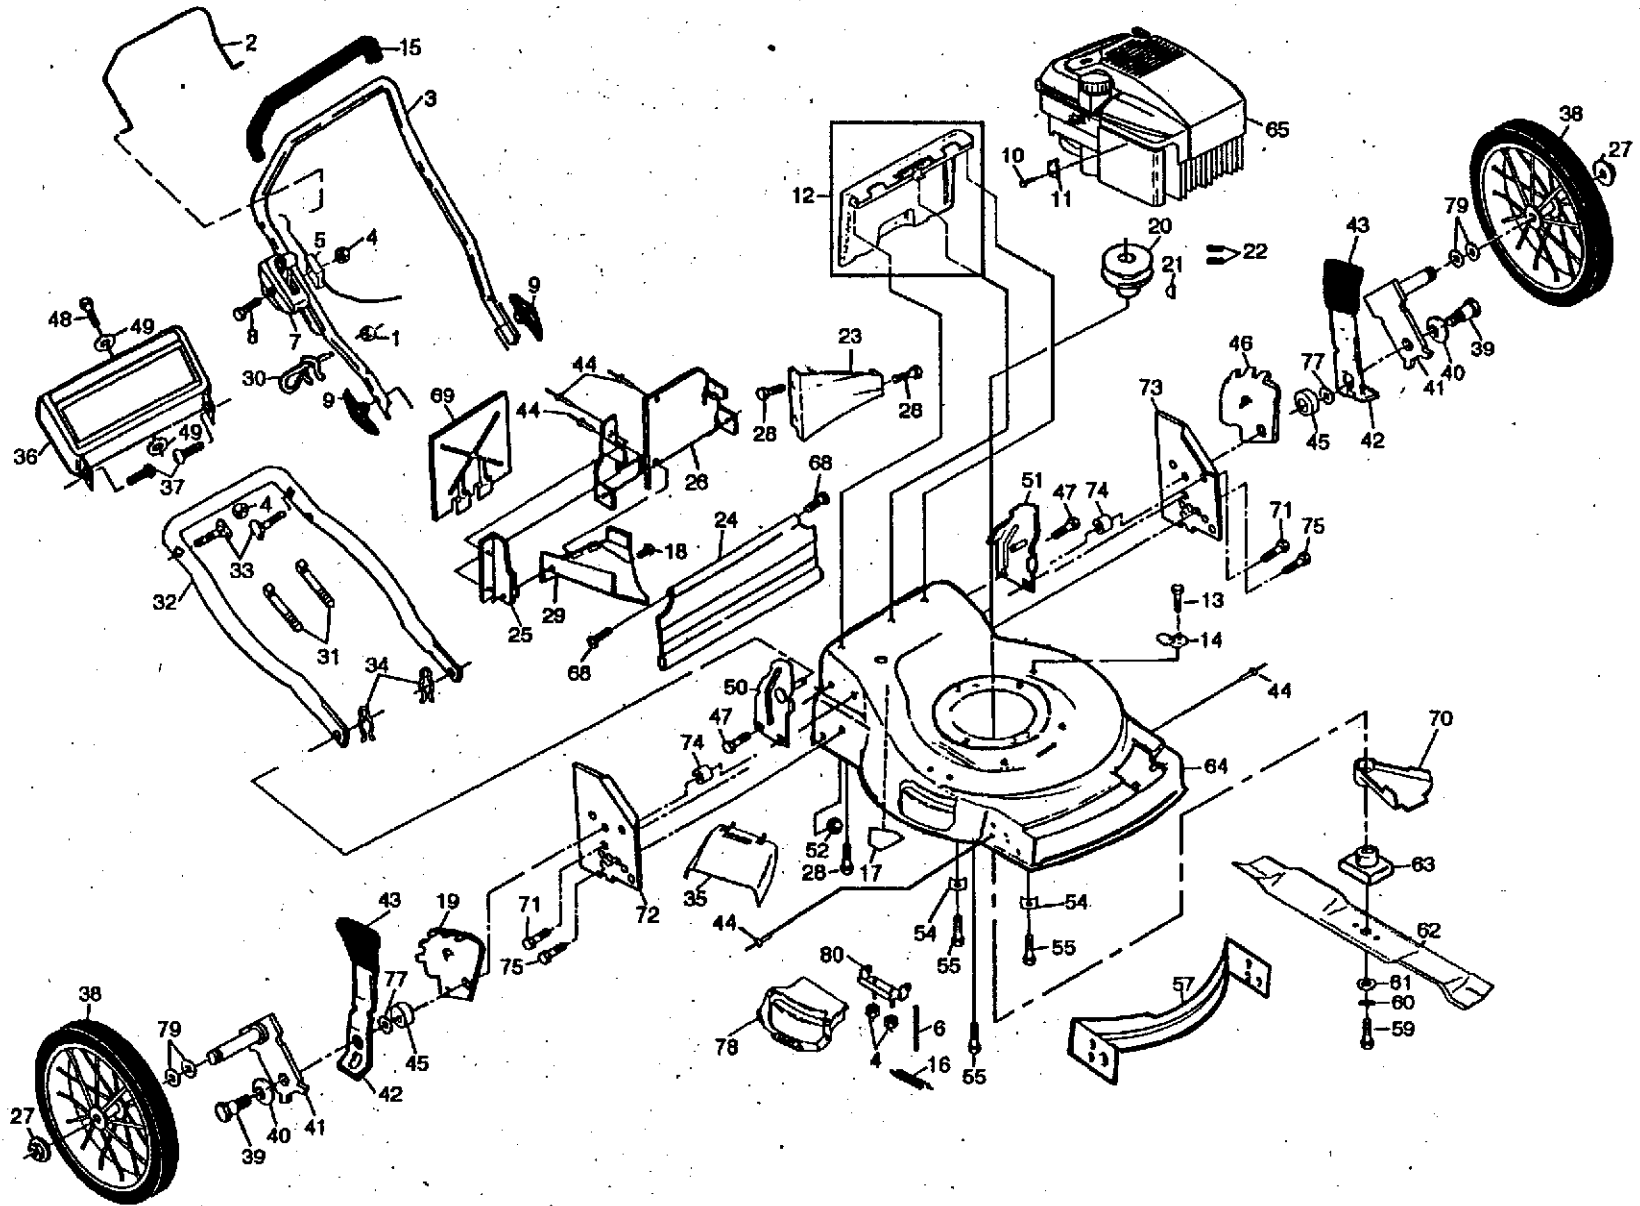

GEAR CASE ASSEMBLY PART NUMBER 702511

KEY NO.	PART NO.	DESCRIPTION
1	817490416	Tapping Screw 1/4-20 x 1-1/4
2	532140269	Engagement Bracket
3	532137053	Shifter
4	532057072	Seal
5	532702710	Grooved Pin 1/8 x 5/8
6	532048373	Gear Case Halves Kit (Includes Key Nos. 4, 5, and 7)
7	532077881	Bearing
8	532137051	Worm Shaft
9	532137074	Drive Shaft
10	532057079	Hardened Washer

KEY NO.	PART NO.	DESCRIPTION
11	532131484	Clutch Yoke
12	532700343	Bushing
13	532086447	Plug
14	532137050	Helical Gear
15	532750436	Clutch Jaw
16	532750369	Grease
17	812000003	E-Ring
18	532850848	Hi-Pro Key
19	532125441	Spring Bracket

NOTE: All component dimensions given in U.S. inches.
1 inch = 25.4 mm

REPAIR PARTS

ROTARY LAWN MOWER -- MODEL NO. 56hs (954140039A)

16

For Husqvarna Parts Call 606-678-9623 or 606-561-4983

www.mymowerparts.com

REPAIR PARTS

ROTARY LAWN MOWER - - MODEL NO. 56hs (954140039A)

KEY NO.	PART NO.	DESCRIPTION
1	532063601	Locknut
2	532146900	Control Bar
3	532150041	Upper Handle
5	532130861	Engine Zone Control Cable
6	532147286	Hinge Rod
7	532700417	Throttle Control
8	532144929	Hex Washer Head Screw 1/4-20 x 2-1/8
9	532136376	Handle Knob
10	532083816	Screw #10 x 5/8
11	532111190	Cable Clamp (Engine)
12	532151023	Rear Door Kit
15	532850724	Handle Grip
16	532152186	Hinge Spring
17	532107339	Danger Decal
18	532150050	Screw
19	532800368	Wheel Adjusting Bracket
20	532084596	Engine Pulley
21	532087677	Hi Pro Key #505
22	532059708	Set Screw 1/4-20 x 5/16
23	532125348	Rear Baffle
24	532140540	Rear Skirt
25	532138860	Side Baffle
26	532139734	Back Plate
27	532083923	Flanged Locknut
28	532054583	Screw Hex Head 1/4-20 x 1/2
29	532125376	Discharge Baffle
30	532132001	Rope Guide
31	532151517	Wire Tie
32	532157082	Lower Handle
33	532131959	Handle Bolt
34	532051793	Hairpin Cotter
35	532150653	Clip-on Discharge Deflector
36	532157070	Trim Plate Assembly
37	532701477	Push-in Fastener
38	532088017	Wheel & Tire Assembly
39	532142748	Shoulder Bolt