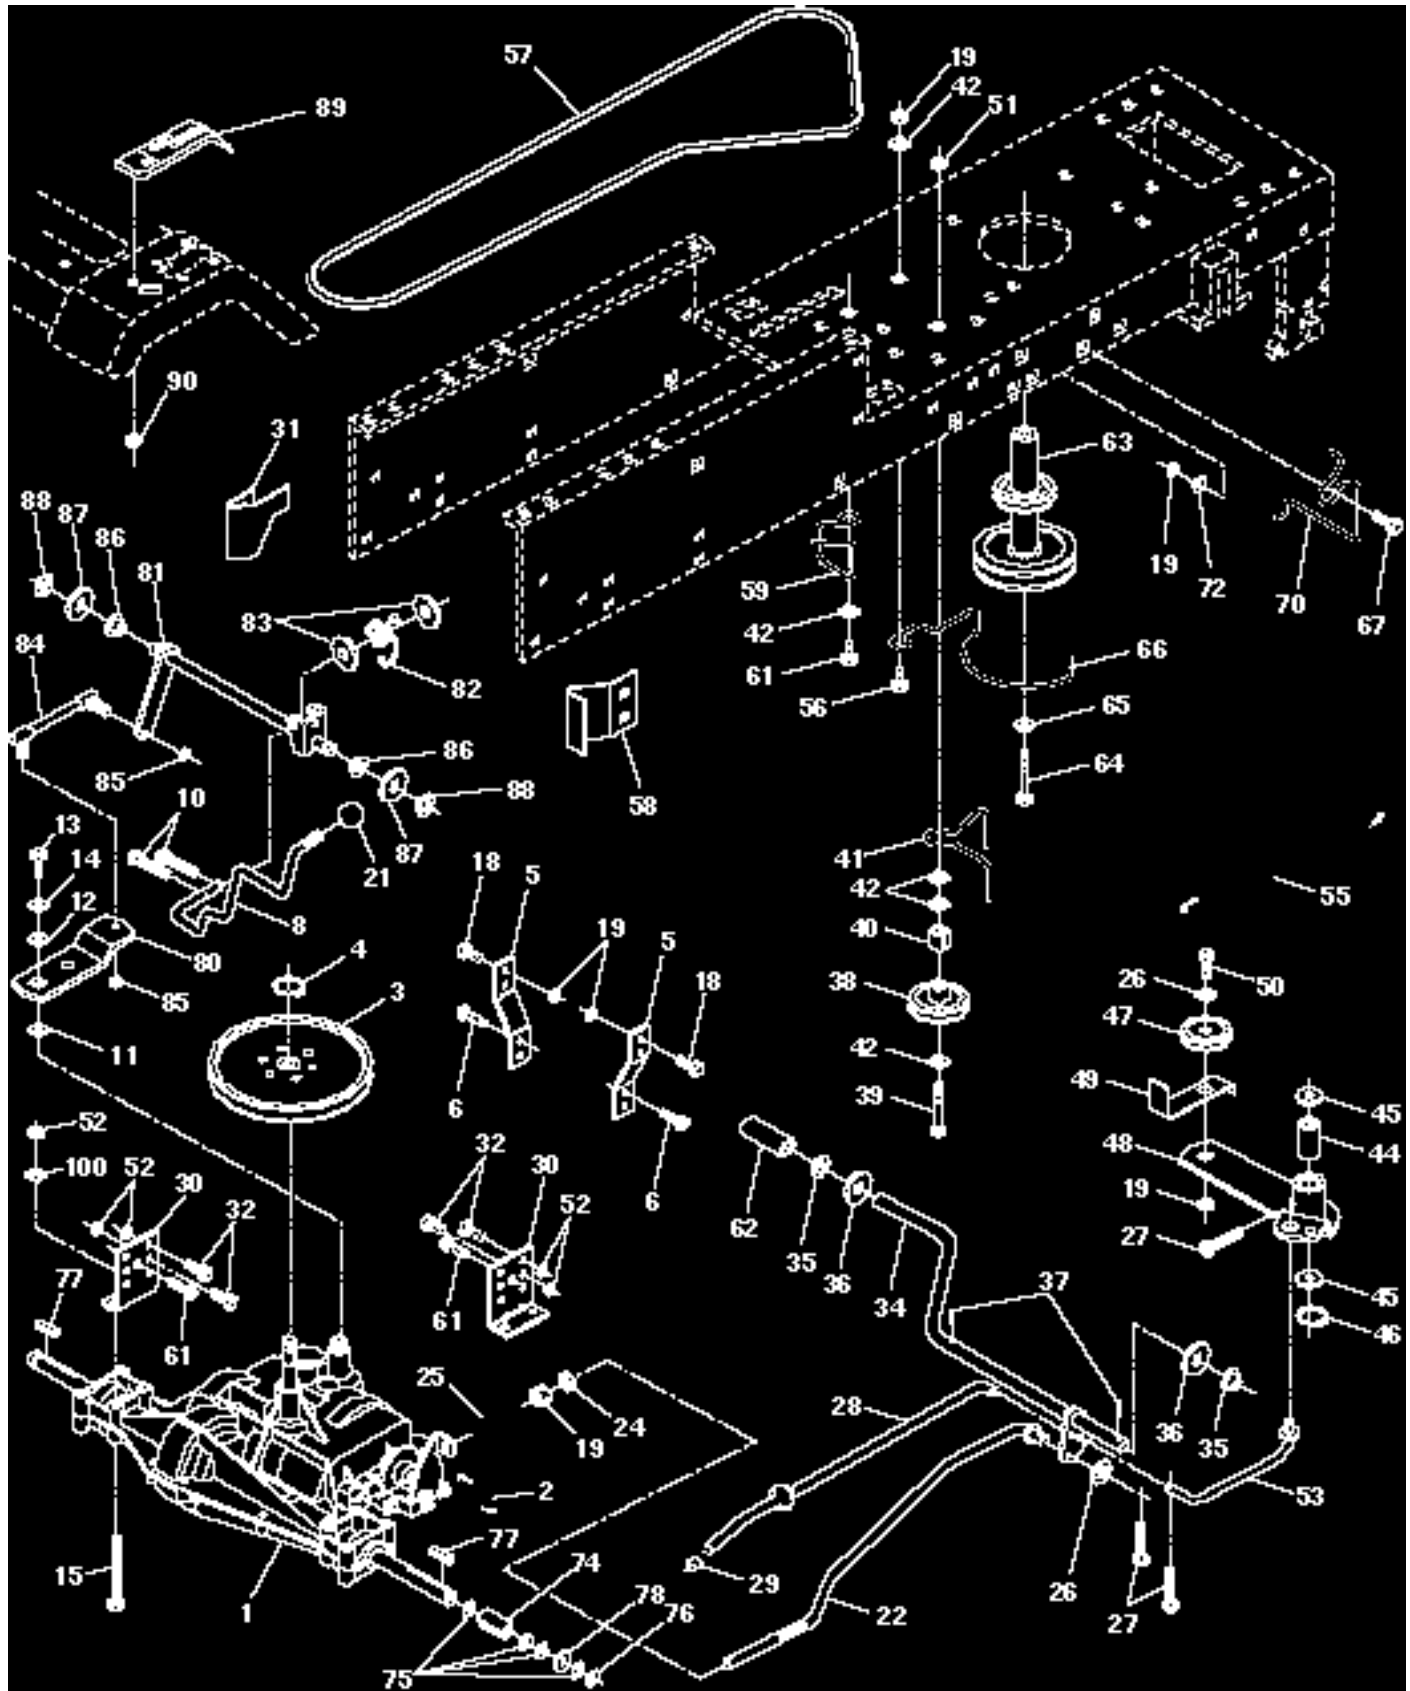

For Husqvarna Parts Call 606-678-9623 or 606-561-4983

REPAIR PARTS

TRACTOR - MODEL NO. LT125 (HC12542C) PRODUCT NO. 954 00 27-11

DRIVE

REPAIR PARTS

TRACTOR - MODEL NO. LT125 (HC12542C) PRODUCT NO. 954 00 27-11

DRIVE

KEY PART NO. NO.	DESCRIPTION	KEY PART NO. NO.	DESCRIPTION		
1	532142603	Transaxle 6sp Model No. 4360-79	42	819131312	Washer 13/32 X 13/16 X 12 Ga
2	532146682	Spring Return Brake	43	873800600	Nut Lock Hex W/Ins 3/8-16 Unc
3	532123666	Pulley Transaxle 18" tires	44	532105706	Bearing Nyl 503 X 628 X 1 25
4	812000028	Ring Retainer # 5100-62	45	532110812	Washer Hardened
5	532121520	Strap Torque 30 Degrees	46	812000039	Ring Klip #t5304-50
6	817490512	Screw Thdrol 5/16-18 X 3/4 TYT	47	532127783	Pulley Idler V Groove Plastic
7	532130802	Bracket Saddle Shift	48	532123789	Bellcrank Asm Clutch
8	532131679	Rod Shifter	49	532123205	Retainer Belt Style Spring
9	819151216	Washer 15/32 x 3/4 x 16 Ga.	50	874760624	Bolt Hex Hd 3/8-16unc X 1-1/2
10	876020416	Pin Cotter 1/8 X 1 Cad	51	873680600	Nut Crownlock 3/8-16 Unc
11	532105701	Washer Plate Shf 388 Sq Hole	52	819131316	Washer 13/32 X 13/16 X 16 Ga
12	819091210	Washer 9/32 X 3/4 X 10 Ga	53	532105710	Link Clutch 7 66
13	874550412	Bolt 1/4-28 Unf Gr.8 w/Patch	54	876020412	Pin Cotter 1/8 X 3/4 Cad
14	810040400	Washer Lock Hvy Helical 1/4	55	532105709	Spring Return Clutch 6 75
15	874780544	Bolt Fin Hex 5/16 - 18 UNC x 2.75	56	876020412	Pin Cotter 1/8 X 3/4 Cad
17	532121520	Strap Torque LT	57	532130801	V-Belt Ground Drive 95 25 42"
18	874780616	Bolt Fin Hex 3/8-16unc X 1 Gr. 5	58	532127274	Keeper Belt RH LT Pnt/zinc 16g
19	873800600	Nut Hex Lock W/Ins 3/8-16 Unc	59	532140312	Keeper Belt Chassis Span Ctr
20	817490512	Screw Thdrol 5/16-18 X 3/4 TYT	60	819131312	Washer 13/32 X 13/16 X 12 Ga
21	532121274	Knob Duckhead 1/2-13 UNC	61	817490612	Screw Thdrol 3/8-16x3/4 Ty-tt
22	532130804	Rod Brake Blk Zinc 27 326	62	532124872	Cover Pedal Blk Round
23	873800600	Nut Lock Hex W/wsh 3/8-16unc	63	532140186	Engine Pulley
24	873350600	Nut Hex Jam 3/8-16 Unc	64	871170764	Bolt Hex 7/16-20x4 Gr 5
25	532106888	Spring Rod Brake 2 00 Zinc	65	810040700	Washer Lock Hvy Hlcl Spr. 7/16
26	819131316	Washer 13/32 X 13/16 X 16 Ga	66	532129921	Keeper Belt Engine LH LT
27	876020412	Pin Cotter 1/8 X 3/4 Cad	67	874760616	Bolt Fin Hex 3/8-16 x 1
28	532145204	Rod Brake Parking LT/YT	68	819131312	Washer 13/32 X 13/16 X 12 Ga
29	532071673	Cap Brake Parking Black	69	873680600	Nut Crownlock 3/8-16 Unc
30	532130807	Bracket Mtg Transaxle	70	532134683	Guide Belt Mower Drive RH
31	532127275	Keeper Belt LH LT 14 Ga	71	874760616	Bolt Fin Hex 3/8-16unc X 1
32	874760512	Bolt Hex Hd 5/16-18unc X 3/4	72	819132012	Washer 13/32 X 1-1/4 X 12 Ga
33	873800500	Nut Hex W/Ins Lock 5/16-18	73	873680600	Nut Crownlock 3/8-16 Unc
34	532149001	Shaft Asm Pedal Foot	74	532109502	Spacer Axle
35	532120183	Bearing Nylon Blk 629 Id	75	532121749	Washer 25/32 X 1 1/4 X 16 Ga.
36	819211616	Washer 21/32 X 1 X 16 Ga	76	812000001	E-ring #5133-75
37	532124963	Pin Roll 3/16 X 1"	77	532123583	Key Square 2 0 X 1845/ 1865
38	532123674	Pulley Idler Flat	78	532121748	Washer 25/32 X 1-5/8 X 16 Ga
39	874760644	Bolt Fin Hex 3/8-16unc X 2-3/4	95	817490612	Screw Thdrol 3/8 - 16 x 3/4
40	532124965	Spacer Split 395 X 59 Bzp	100	819111216	Washer 11/32 x 3/4 x 16 Ga.
41	532109070	Keeper Belt Retainer			

NOTE: All component dimensions given in U.S. inches
1 inch = 25.4 mm