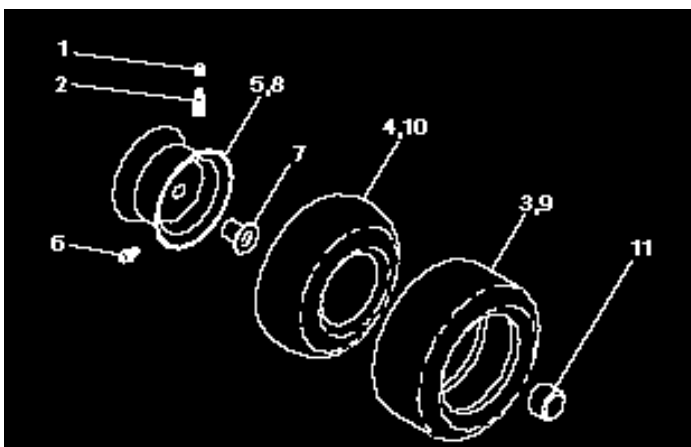

NOTE: All component dimensions given in U.S. inches
1 inch = 25.4 mm

REPAIR PARTS

TRACTOR - MODEL NO. LT125 (HC12542C) PRODUCT NO. 954 00 27-11

DECALS

KEY NO.	PART NO.	DESCRIPTION
1	532140820	Decal Instruction Dash Eng/fr
2	532121549	Decal Caution Battery Fr/ger
3	532143608	Decal Hood LH
4	532143609	Decal Hood RH
5	532143628	Decal Ins Hd LH
7	532143627	Decal Ins Hd RH
8	532131582	Decal Fender Logo
9	532133795	Decal Caution Fender Eng/fr
10	532101892	Decal Clutch/brake Eng/fr
11	532137259	Decal Warning Multi-Language
15	532136832	Decal V-Belt Schematic

KEY NO.	PART NO.	DESCRIPTION
--	532133671	Pad Footrest Ribbed
--	532138311	Decal Handle Lft Height Adjust
--	532148814	Manual Owner's (English)
--	532148815	Manual Owner's (French)

Available accessories not included with tractor:

--	LBD48	42" Snow Blade
--	LSB42	40" Snow Thrower
--	LC05	33lb. Wheel Wts. (Pair)
--	CH12	Tire Chains (18 x 8.5 x 8)
--	MP42	Mulcher Plate Kit 42"

WHEELS & TIRES

KEY NO.	PART NO.	DESCRIPTION
1	532059192	Cap Valve Tire
2	532065139	Stem Valve
3	532106222	Tire F Ts 15 X 6 0 - 6 Service
4	532059904	Tube Front (Service Item Only)
5	532141446	Rim Asm 6"front White Service
6	532124957	Fitting Grease (Front Wheel Only)
7	532124959	Bearing Flange (Front Wheel Only)
8	532141447	Rim Asm 8"rear White Service
9	532124635	Tire R Ts 18x8 5-8 C Service
10	532124926	Tube Rear (Service Item Only)
11	532104757	Cap Axle Blk 1 50 X 1 00
--	144334	Sealant, Tire (10 oz. Tube)