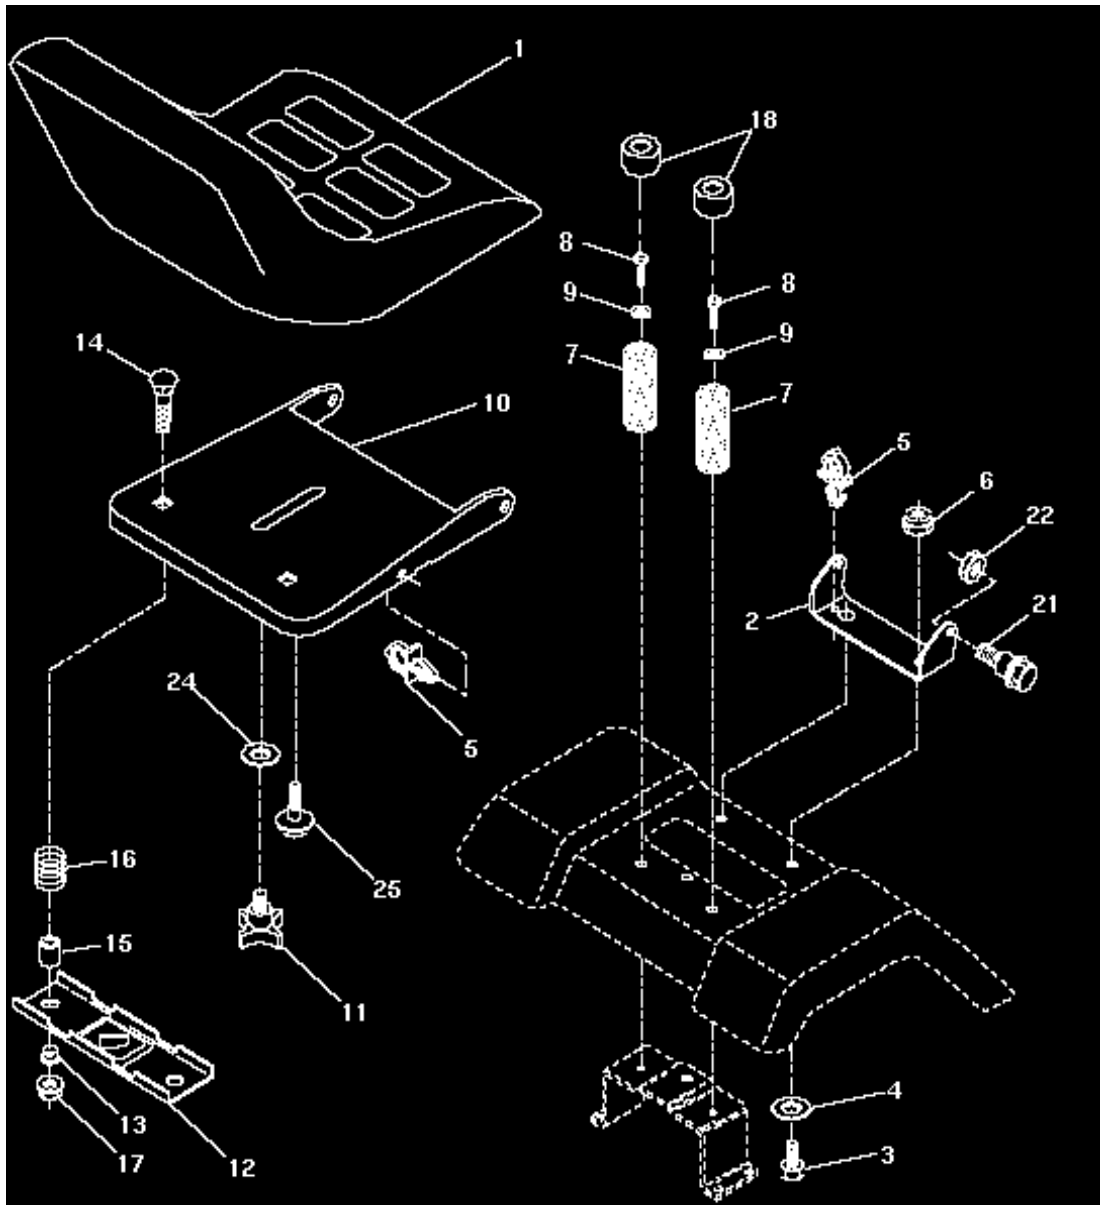

REPAIR PARTS

TRACTOR - MODEL NO. LT125 (HC12542C) PRODUCT NO. 954 00 27-11

SEAT ASSEMBLY

**KEY PART
NO. NO.**

DESCRIPTION

**KEY PART
NO. NO.**

DESCRIPTION

1	532127426	Seat V250 Blk/blk Std
2	532140551	Bracket Pivot Seat 8 720
3	874760616	Bolt Fin Hex 3/8-16unc X 1
4	819131610	Washer 13/32 X 1 X 10 Ga
5	532145006	Clip Push-In
6	873800600	Nut Hex w/Ins. 3/8-16 Unc
7	532124181	Spring Seat Cprsn 2 250 Blk Zi
8	817490616	Screw Thdrol 3/8-16 X 1 Ty-tt
9	819131614	Washer 13/32 X 1 X 14 Ga.
10	532140552	Pan Seat
11	532120068	Knob seat 1/2-13 Unc
12	532121246	Bracket Mounting Switch

13	532121248	Bushing Snap Blk Nyl 50 Id
14	872050411	Bolt Rdhd Sht Nk 1/4-20x1-3/8
15	532134300	Spacer Split 28x 96 Yel Zinc
16	532121250	Spring Cprsn 1 27 Blk Pnt
17	532123976	Nut Lock 1/4 Lge Flg Gr 5 Zinc
18	532124238	Cap Spring Seat
21	532139888	Bolt Shoulder 5/16-18 Unc Blkz
22	873800500	Nut Hex Lock W/Ins 5/16-18
24	819171912	Washer 17/32 X 1-3/16 X 12 Ga.
25	532127018	Bolt Shoulder 5/16-18 X 62

NOTE: All component dimensions given in U.S. inches
1 inch = 25.4 mm