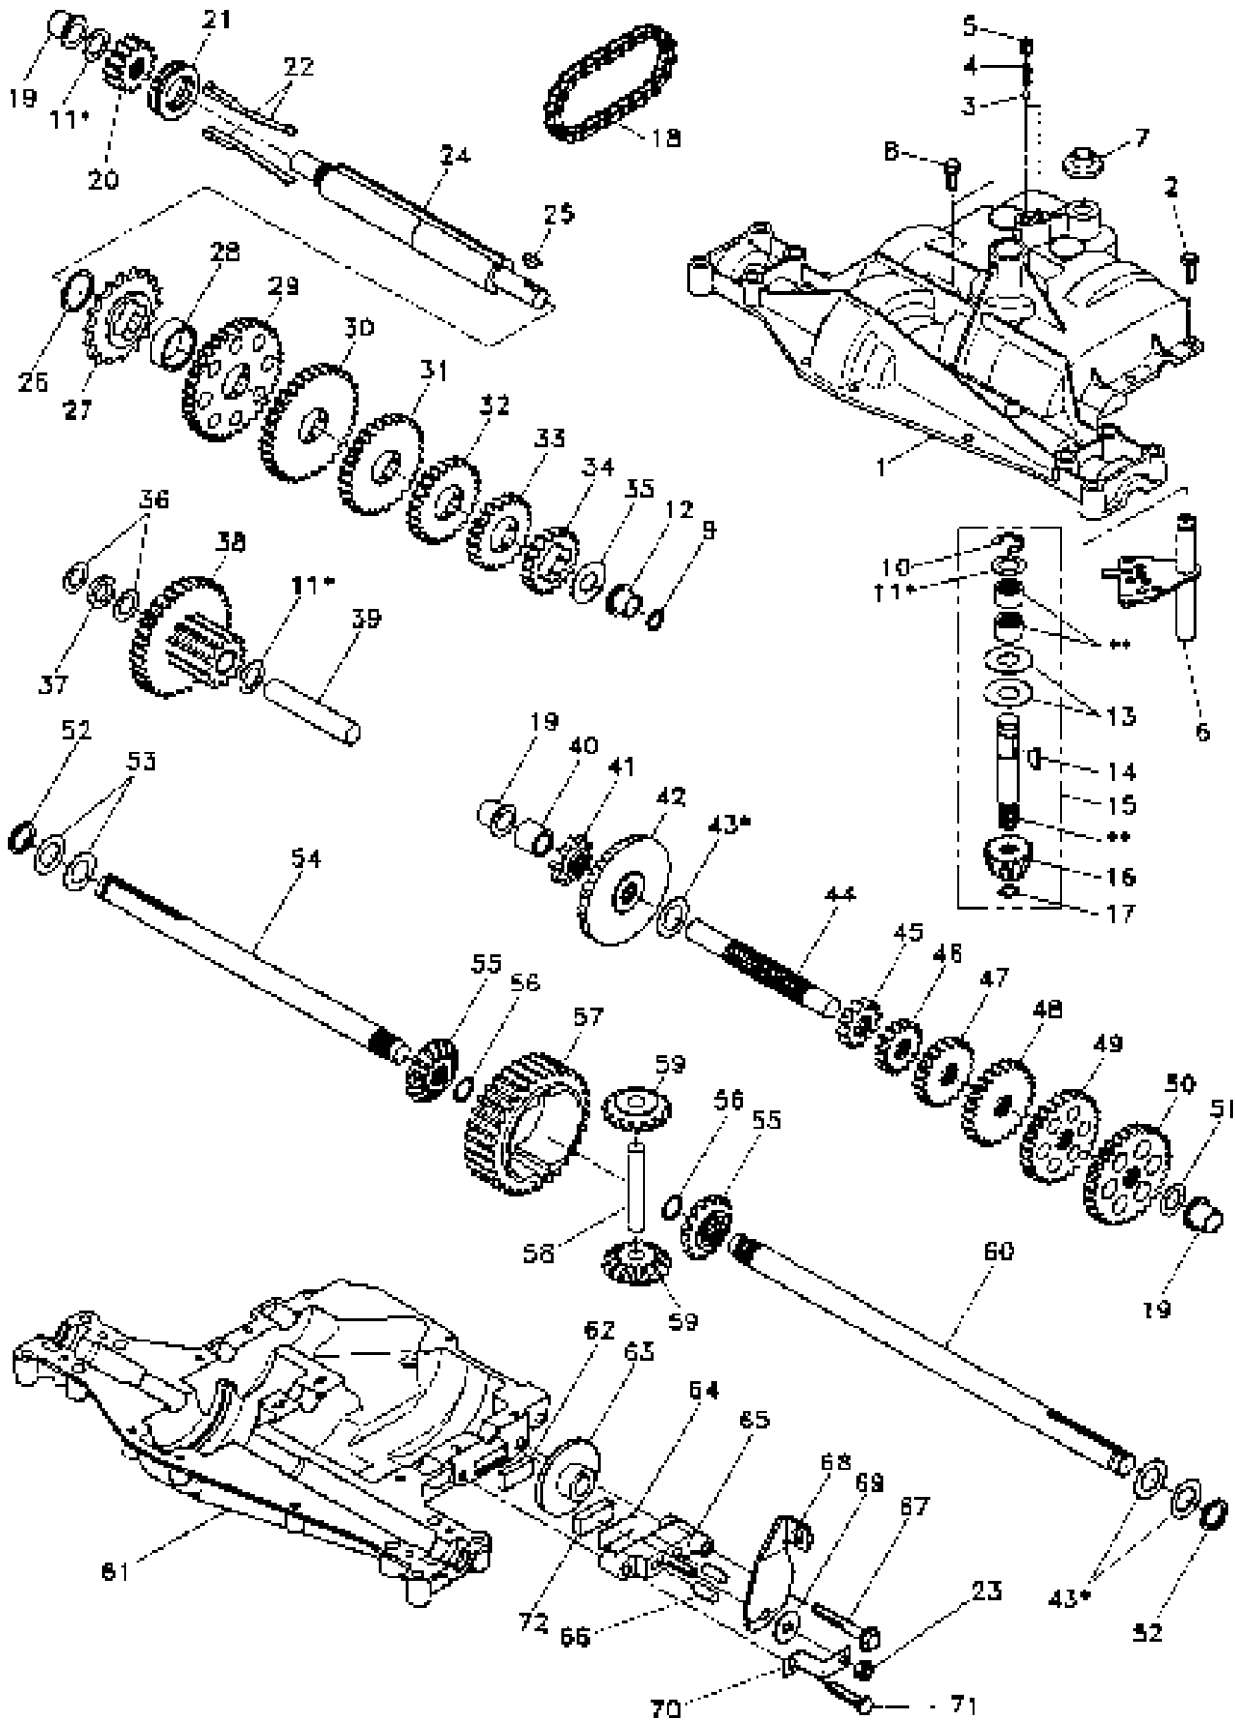

For Husqvarna Parts Call 606-678-9623 or 606-561-4983

REPAIR PARTS

TRACTOR - MODEL NO. LT125 (HC12542C) PRODUCT NO. 954 00 27-11

DANA TRANSAXLE - MODEL NUMBER 4360-79

REPAIR PARTS

TRACTOR - MODEL NO. LT125 (HC12542C) PRODUCT NO. 954 00 27-11

DANA TRANSAXLE - MODEL NUMBER 4360-79

KEY PART NO. NO.	DESCRIPTION	KEY PART NO. NO.	DESCRIPTION		
1	532142671	Housing, Upper	41	532105928	Sprocket, 9 Teeth
2	532002274	Screw, Self-Tapping, Large 1/4-20 x .734	42	532110084	Gear, Bevel, 42 Teeth
3	532134400	Ball, Detent	43	532134394	* Assembly, Kit, Shim .750 Shaft
4	532105904	Spring, Detent	44	532120473	Shaft, Drive
5	532105905	Screw, Set	45	532142678	Gear, Spur, 12 Teeth
6	532138235	Kit, Shifter Assembly	46	532142679	Gear, Spur, 15 Teeth
7	532134399	Boot, Shifter	47	532120407	Gear, Spur, 20 Teeth
8	532134791	Screw, Self-Tapping, with Sealer	48	532106589	Gear, Spur, 25 Teeth
9	532138241	Square Ring	49	532120408	Gear, Spur, 28 Teeth
10	532142672	Ring, Retaining	50	532105937	Gear, Spur, 31 Teeth
11	532134793	* Assembly, Kit, Shim .625 Shaft	51	532002226	Washer, Plain .632 x 1.00 x .060
12	532142673	Bearing, Flange	52	532134401	Washer, Neoprene
13	532120415	Washer, Plain .632 x 1.38 x .046	53	532002264	Washer, Plain .758 x 1.25 x .031
14	532142674	Key, Woodruff, #9	54	532120474	Axle, L.H.
15	532138234	Assembly, Kit, Input Shaft	55	532110081	Gear, Miter, 15 Teeth
16	532110078	Pinion, Bevel, 14 Teeth	56	532105941	Ring, Retaining
17	532105909	Ring, Retaining	57	532110071	Gear, Spur, 32 Teeth
18	532105910	Chain, 24 Pitches	58	532120952	Shaft, Cross
19	532105911	Bearing, Flange	59	532110082	Gear, Miter, 15 Teeth
20	532142675	Gear, Spur, 14 Teeth	60	532123908	Axle, R.H.
21	532138246	Collar, Clutch	61	532142680	Housing, Lower
22	532138236	Assembly, Kit, Clutch Keys	62	532120961	Puck, Friction
23	873810500	Locknut 5/16-24	63	532007294	Disc, Brake
24	532142676	Shaft, Intermediate	64	532108989	Spacer
25	532002244	Key, Woodruff, #61	65	532120953	Jaw, Brake
26	532105916	Ring, Retaining	66	532120954	Pin, Dowel
27	532120470	Sprocket, 18 Teeth	67	532134799	Screw, Self-Tapping, Large 5/16-18 x 2.25
28	532110070	Spacer	68	532138244	Lever, Actuating
29	532142677	Gear, Spur, 37 Teeth	69	532108996	Washer, Plain .321 x 1.00 x .055
30	532142681	Gear, Spur, 35 Teeth	70	532120956	Bracket, Anti-Rotation
31	532120405	Gear, Spur, 30 Teeth	71	532106596	Screw, Self-Tapping, Large 5/16-18 x 1.44
32	532108980	Gear, Spur, 25 Teeth	72	532120951	Puck, Friction
33	532120406	Gear, Spur, 22 Teeth	73	532120416	Grease
34	532134796	Gear, Spur, 19 Teeth			
35	532105925	Washer, Plain .640 x 1.37 x .061			
36	532002232	Washer, Plain .632 x 1.00 x .026			
37	532108978	Spacer .630 x 1.00 x .169			
38	532110079	Assembly, Gear, Combination of 12 Teeth and 35 Teeth			
39	532124639	Shaft, Idler			
40	532120472	Spacer .635 x .875 x .755			

* Use in combinations to maintain proper clearances

** Order Key No. 15

NOTE: All component dimensions given in U.S. inches
1 inch = 25.4 mm