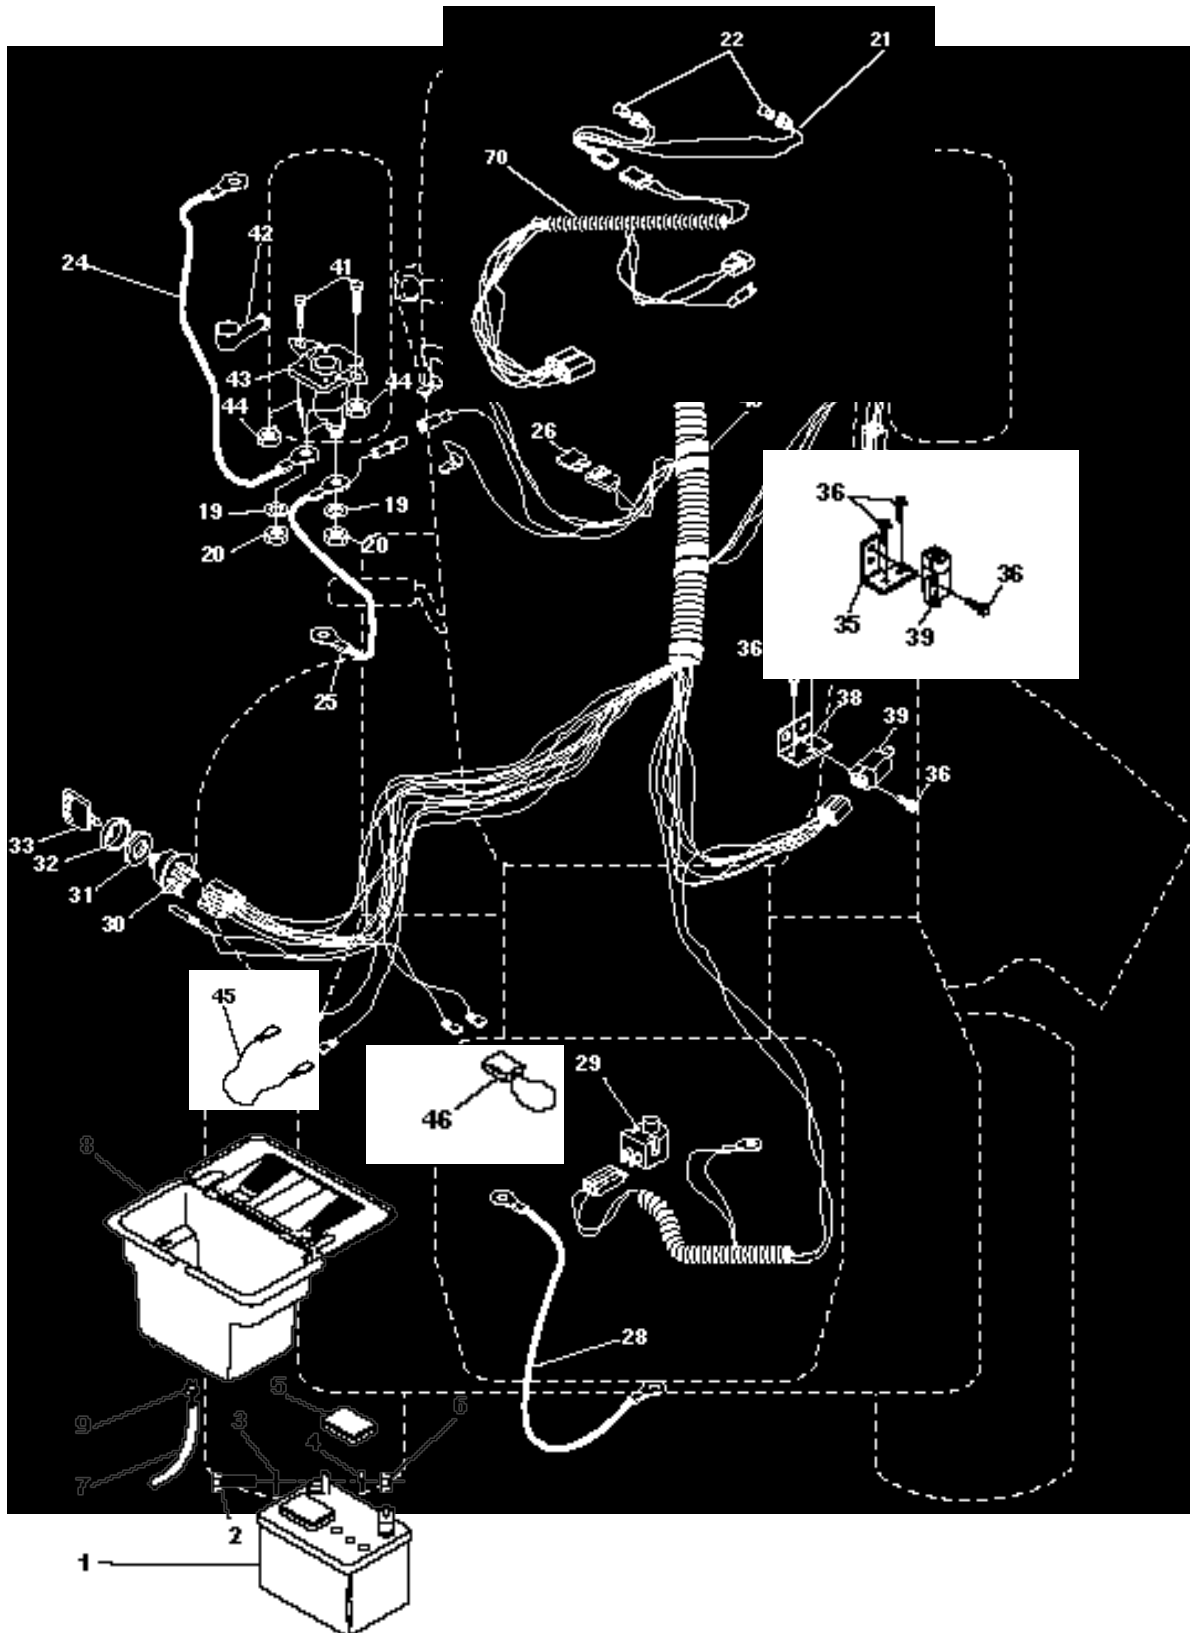

**TRACTOR - MODEL NO. LT125 (HC12542C) PRODUCT NO. 954 00 27-11
ELECTRICAL**

REPAIR PARTS

TRACTOR - MODEL NO. LT125 (HC12542C) PRODUCT NO. 954 00 27-11

ELECTRICAL

KEY NO.	PART NO.	DESCRIPTION
1	532121265	Battery 12 Volt 25 AMP
2	874760412	Bolt Hex Hd 1/4-20unc X 3/4
3	819091016	Washer 9/32 X 5/8 X 16 Ga.
4	810040400	Washer Lock Hvy Helical 1/4
5	532121264	Caps Battery 20/25/30 AMP
6	873220400	Nut Fin Hex 1/4-20 Unc
7	532109238	Tube Plastic 12"
8	532144940	Case Battery
9	532109596	Clamp Hose Olive
19	810090400	Washer Lock 1/4
20	873350400	Nut Jam Hex 1/4-20 Unc
21	532136850	Harness Asm Light W/4152j
22	532004152	Bulb Light #1156
24	532124780	Cable Battery 6 Ga 11" red
25	532146147	Cable Battery 6 Ga 44" red
26	532108824	Fuse 30 AMP Auto Green
28	532124773	Cable Ground 6 Ga 12" black
29	532121305	Switch Plunger Nc Gray
30	532140301	Switch Ign 4 pos w/lights
31	532124211	Nut Ignition
32	532141226	Cover Sw Ignition
33	532122147	Key Ign Modleded Generic
35	532108236	Bracket Switch Clutch
36	817021008	Screw Tap Hex #10-24unc X 1/2
38	532140336	Bracket, Switch, Interlock
39	532109553	Switch Intlk Clutch Red 4 Term
40	532146058	Harness Ignition LT PL Mech
41	871110412	Bolt Blk Fin Hex 1/4 - 20 x 3/4
42	532131563	Cover Terminal Red
43	532145673	Solenoid
44	873510400	Nut Keps Hex 1/4-20 Unc
45	532140844	Adapter Ammeter
46	532141940	Protection Wire Loop
70	532141163	Harness, Eng.

NOTE: All component dimensions given in U.S. inches
1 inch = 25.4 mm

REPAIR PARTS

TRACTOR - MODEL NO. LT125 (HC12542C) PRODUCT NO. 954 00 27-11

DECALS

KEY NO.	PART NO.	DESCRIPTION
1	532140820	Decal Instruction Dash Eng/fr
2	532121549	Decal Caution Battery Fr/ger
3	532143608	Decal Hood LH
4	532143609	Decal Hood RH
5	532143628	Decal Ins Hd LH
7	532143627	Decal Ins Hd RH
8	532131582	Decal Fender Logo
9	532133795	Decal Caution Fender Eng/fr
10	532101892	Decal Clutch/brake Eng/fr
11	532137259	Decal Warning Multi-Language
15	532136832	Decal V-Belt Schematic