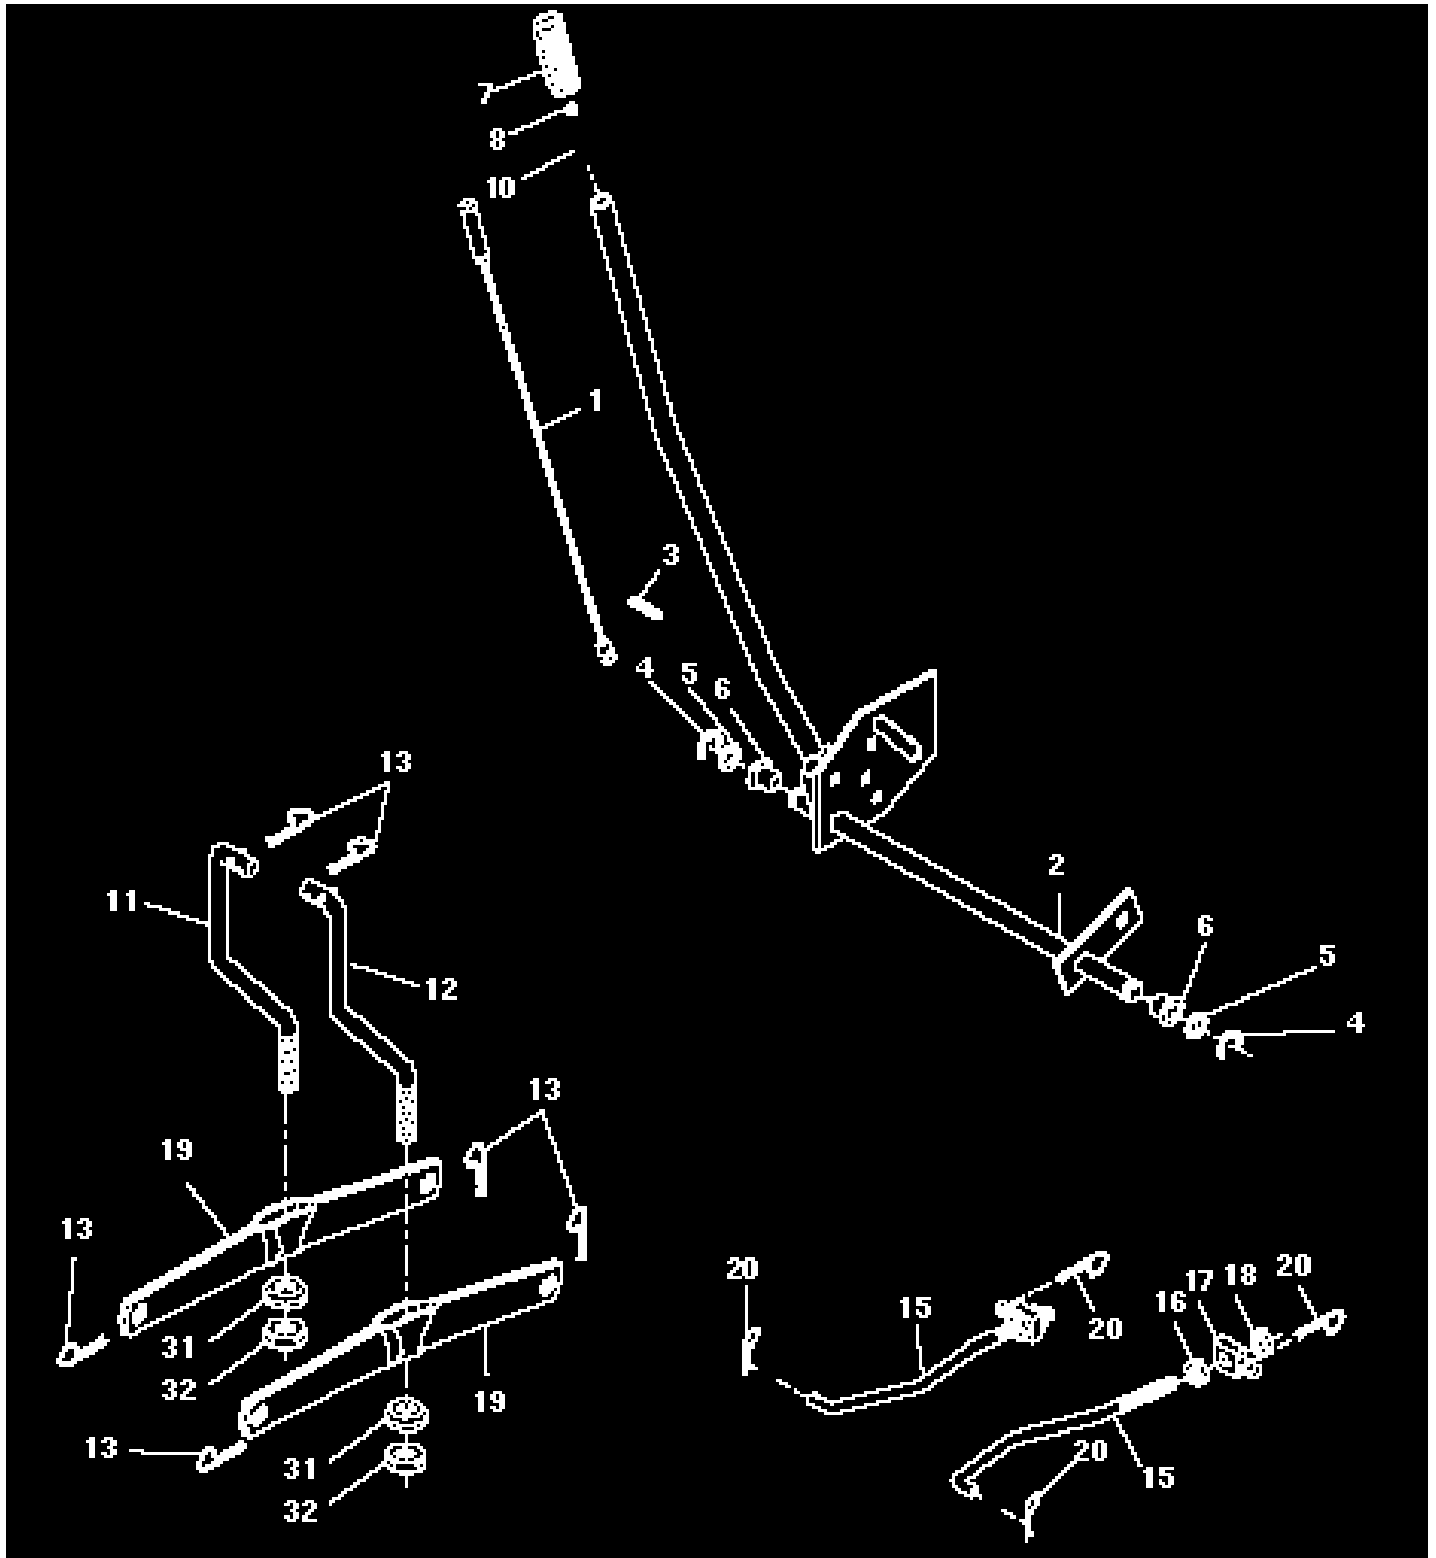

For Husqvarna Parts Call 606-678-9623 or 606-561-4983
REPAIR PARTS

TRACTOR - MODEL NO. LT125 (HC12542C) PRODUCT NO. 954 00 27-11

MOWER LIFT

For Husqvarna Parts Call 606-678-9623 or 606-561-4983

REPAIR PARTS

TRACTOR - MODEL NO. LT125 (HC12542C) PRODUCT NO. 954 00 27-11

MOWER LIFT

KEY NO.	PART NO.	DESCRIPTION
1	532136973	Wire Asm Inner W/plunger 17 32
2	532140278	Shaft Asm Lift
3	532138284	Pin Groove
4	812000002	E Ring #5133-62
5	819211621	Washer PLTD 21/32 X 1 X 21ga
6	532120183	Bearing Nylon Blk 629 Id
7	532109413	Grip Handle Bicycle Matte Blk
8	532124526	Button Plunger Black
10	532122512	Spring Cprsn 3 750 Oiled
11	532139865	Link Lift LH
12	532139866	Link Lift RH
13	532124670	Retainer Spring
15	532127218	Link Front
16	873350800	Nut Jam Hex 1/2-13 Unc
17	532130171	Trunnion Blk Zinc
18	873800800	Nut Lock W/wsh 1/2-13unc
19	532139868	Arm Suspension Rear
20	532124660	Spring, Retainer
31	532140302	Bearing Pvt. Lift Spherical
32	873540600	Nut Crownlock 3/8-24

NOTE: All component dimensions given in U.S. inches
1 inch = 25.4 mm