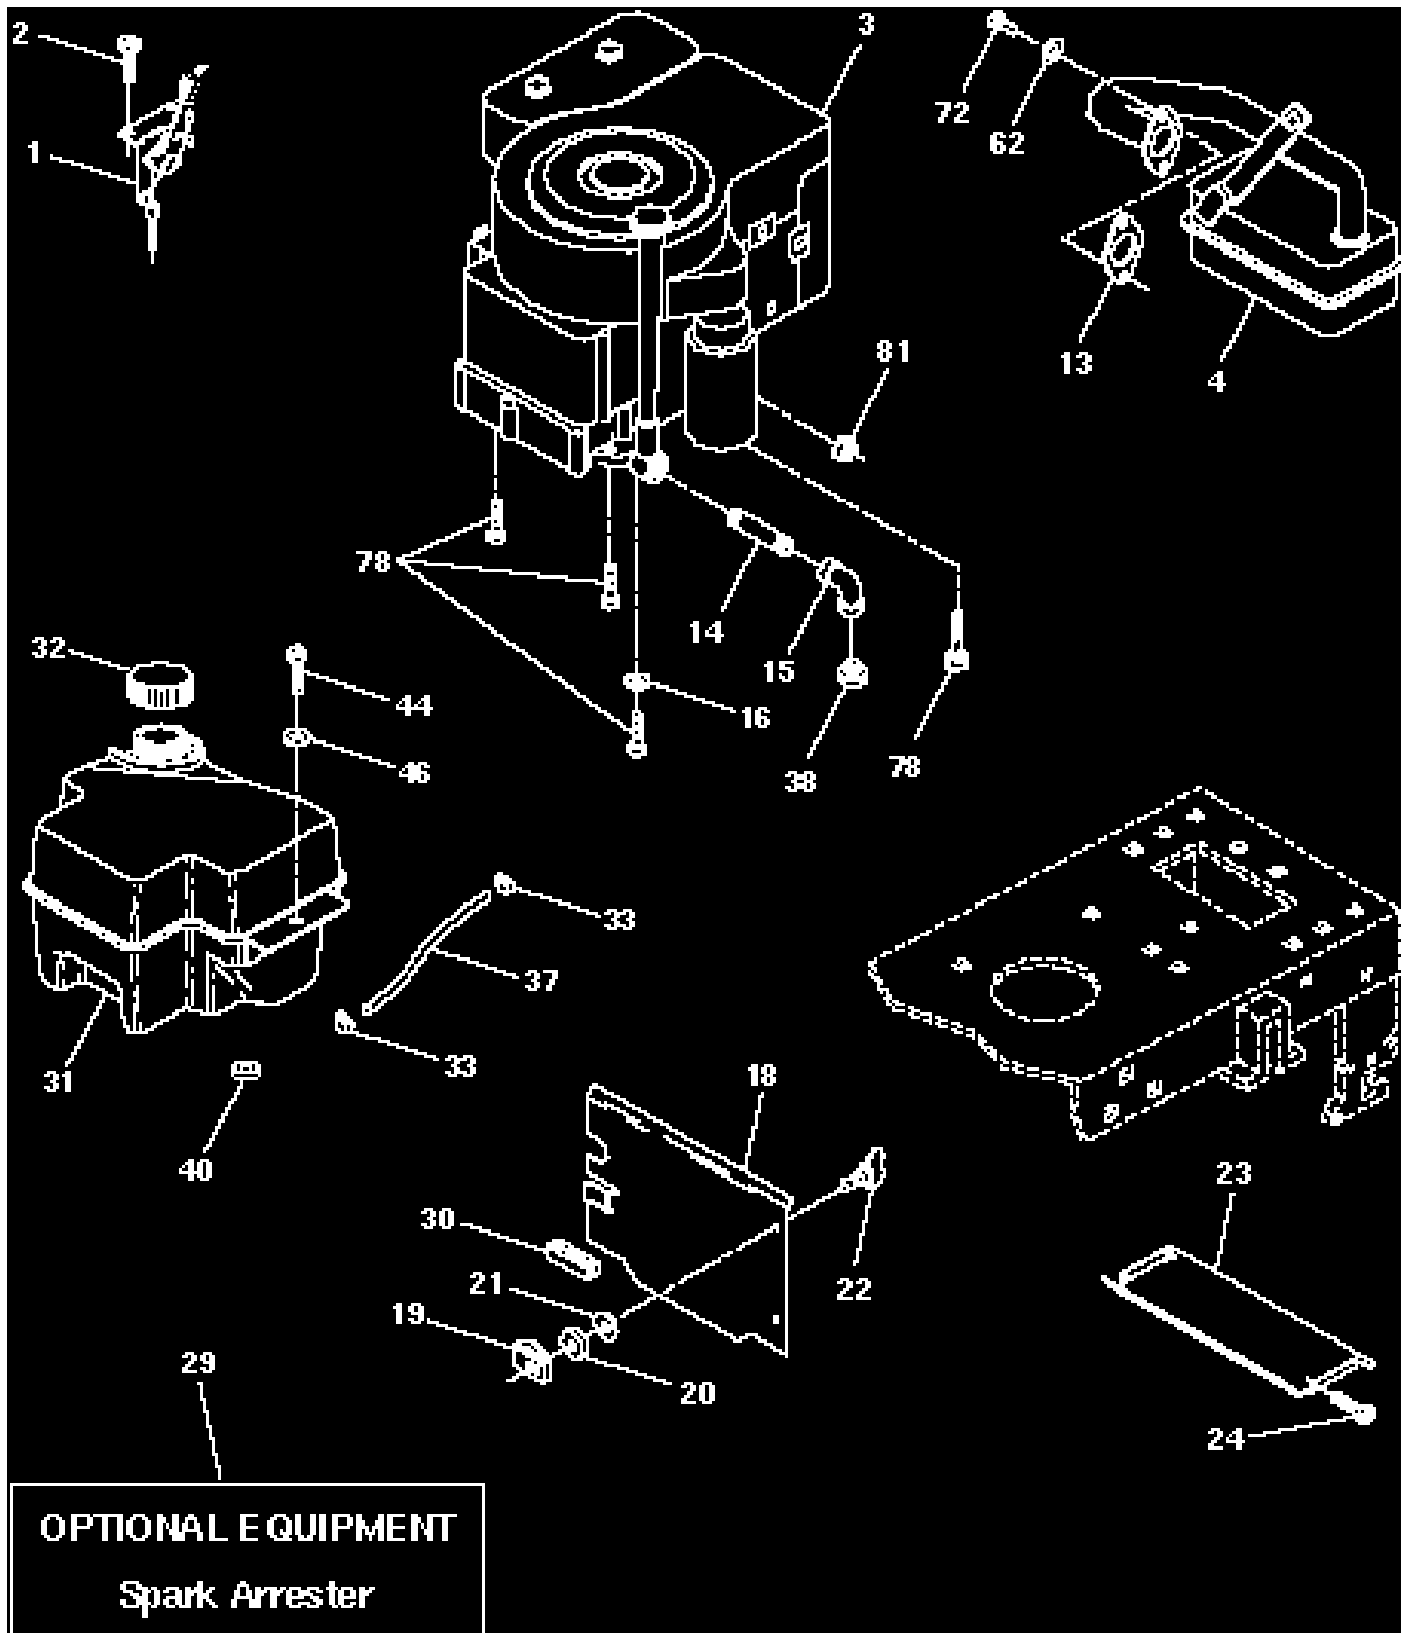

NOTE: All component dimensions given in U.S. inches
1 inch = 25.4 mm

REPAIR PARTS

TRACTOR - MODEL NO. LT125 (HC12542C) PRODUCT NO. 954 00 27-11

DECALS

KEY NO.	PART NO.	DESCRIPTION
1	532140820	Decal Instruction Dash Eng/fr
2	532121549	Decal Caution Battery Fr/ger
3	532143608	Decal Hood LH
4	532143609	Decal Hood RH
5	532143628	Decal Ins Hd LH
7	532143627	Decal Ins Hd RH
8	532131582	Decal Fender Logo
9	532133795	Decal Caution Fender Eng/fr
10	532101892	Decal Clutch/brake Eng/fr
11	532137259	Decal Warning Multi-Language
15	532136832	Decal V-Belt Schematic

KEY NO.	PART NO.	DESCRIPTION
--	532133671	Pad Footrest Ribbed
--	532138311	Decal Handle Lft Height Adjust
--	532148814	Manual Owner's (English)
--	532148815	Manual Owner's (French)

Available accessories not included with tractor:

--	LBD48	42" Snow Blade
--	LSB42	40" Snow Thrower
--	LC05	33lb. Wheel Wts. (Pair)
--	CH12	Tire Chains (18 x 8.5 x 8)
--	MP42	Mulcher Plate Kit 42"

WHEELS & TIRES

KEY NO.	PART NO.	DESCRIPTION
1	532059192	Cap Valve Tire
2	532065139	Stem Valve
3	532106222	Tire F Ts 15 X 6 0 - 6 Service
4	532059904	Tube Front (Service Item Only)
5	532141446	Rim Asm 6"front White Service
6	532124957	Fitting Grease (Front Wheel Only)
7	532124959	Bearing Flange (Front Wheel Only)
8	532141447	Rim Asm 8"rear White Service
9	532124635	Tire R Ts 18x8 5-8 C Service
10	532124926	Tube Rear (Service Item Only)
11	532104757	Cap Axle Blk 1 50 X 1 00
--	144334	Sealant, Tire (10 oz. Tube)

NOTE: All component dimensions given in U.S. inches
1 inch = 25.4 mm

For Husqvarna Parts Call 606-678-9623 or 606-561-4983
REPAIR PARTS

TRACTOR - MODEL NO. LT125 (HC12542C) PRODUCT NO. 954 00 27-11

ENGINE