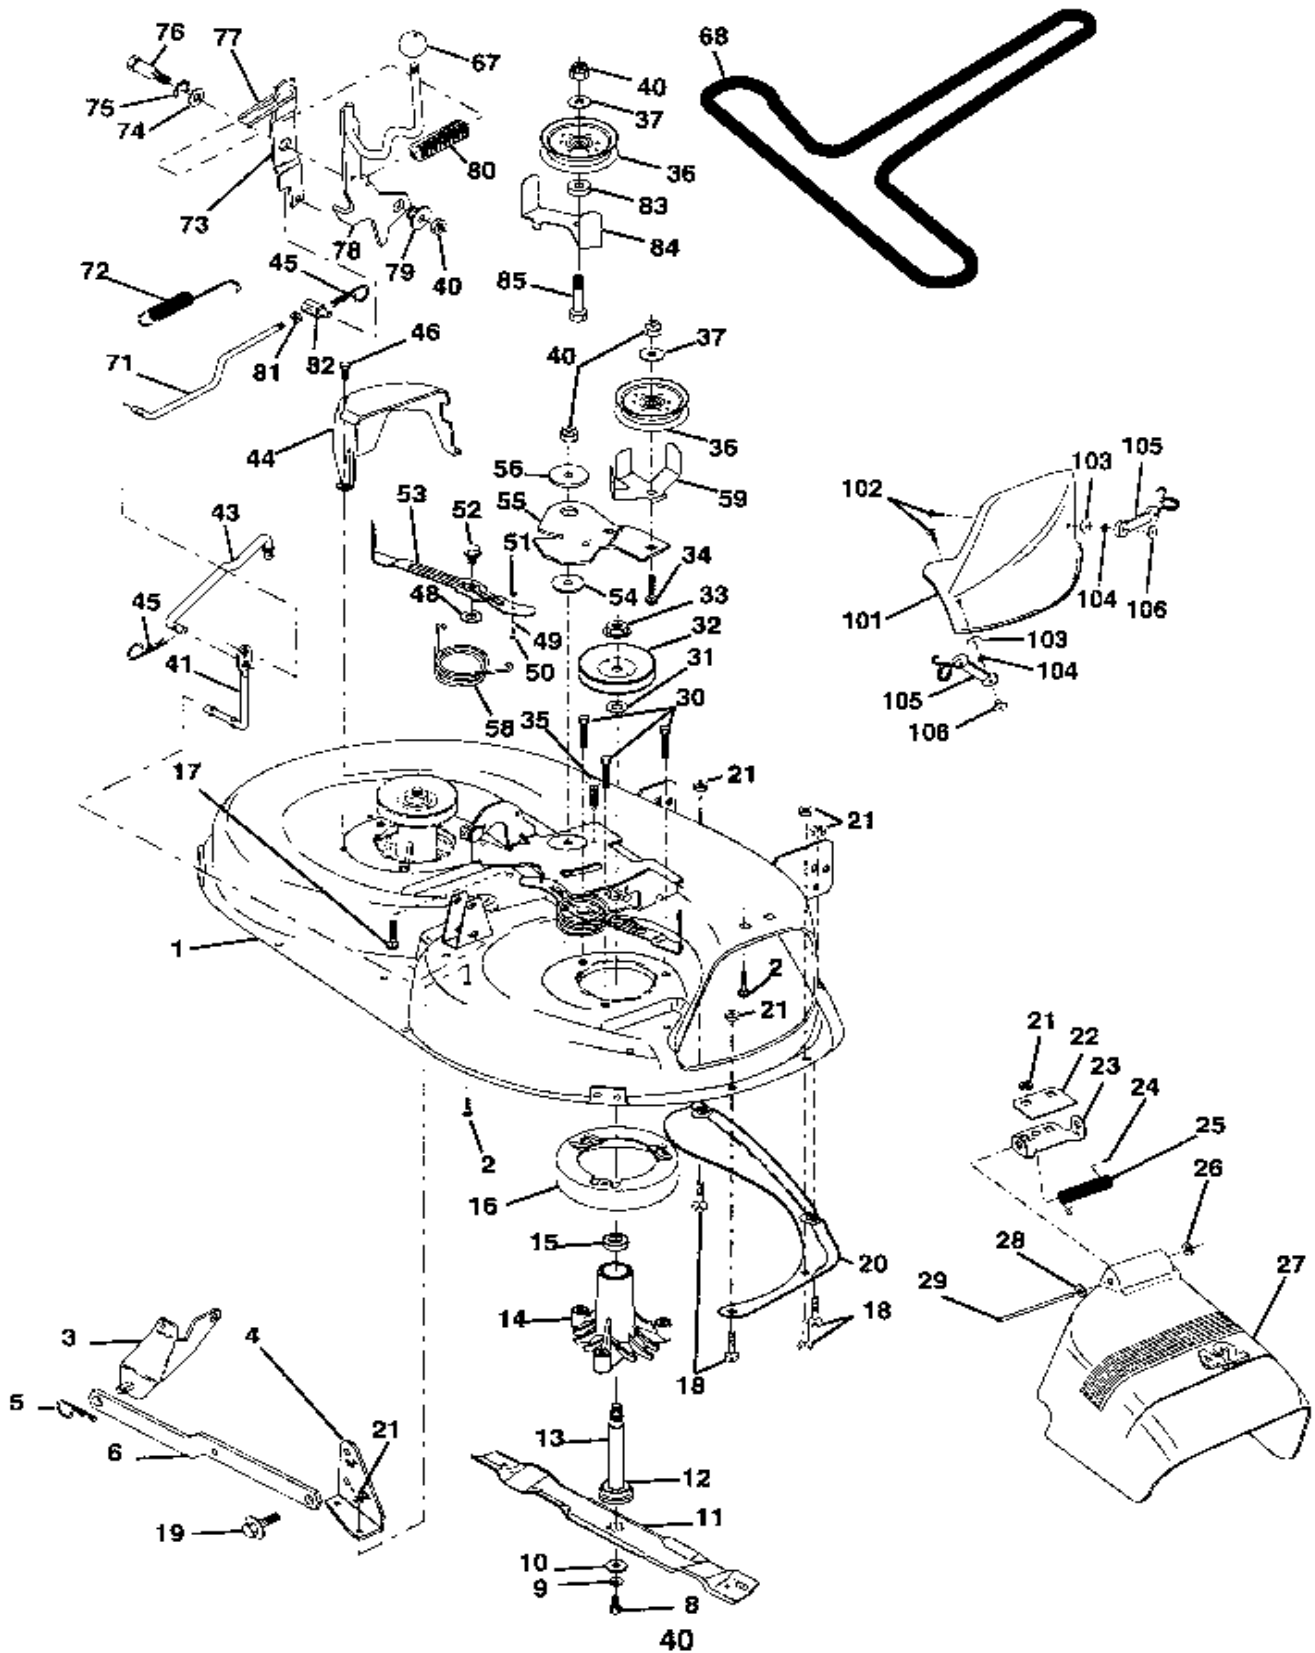

REPAIR PARTS

TRACTOR - MODEL NO. LT125 (HC12542C) PRODUCT NO. 954 00 27-11

ENGINE

KEY NO.	PART NO.	DESCRIPTION
1	532140310	Control Th/ch 23 5 LH Flag
2	817720410	Screw Hex Thd Cut 1/4-20x5/8 T
3	-----	Engine B&S 12.5 ICQ IVT Dual Model No. 286707
4	532137348	Muffler LT B&S 12/12.5/13HP
13	532125593	Gasket Eng 1 313 Id Tin Plated
14	813280324	Nipple Pipe 3/8 Npt X 3"
15	813200300	Elbow Std 90 Degree 3/8-18 Npt
16	811050600	Washer Lock Ext Tooth 3/8
18	532136718	Shield Heat Lt
19	532105839	Receptacle 1/4 turn
20	532105838	Retainer 1/4 turn
21	819091016	Washer 9/32 x 5/8 x 16 Ga.
22	532123650	Stud 1/4 turn
23	532128953	Shield Heat Browning LT/YT
24	817021008	Screw Tap Hex #10-24unc X 1/2
29	532137180	Kit Spark Arrestor (Flat Scrn)
30	532127057	Pinch Weld Hood Black
31	532140280	Tank Fuel Front 2 00
32	532140527	Cap Asm Fuel W/sym Vented
33	532123487	Clamp Hose Black
37	532137040	Line Fuel 20"
38	-----	Plug Oil Drain (Order From Engine Manufacturer)
40	532124028	Bushing Snap Nyl Blk Fuel Line
44	817490412	Screw Hexwsh Thdrol 1/4-20x3/4
46	819091416	Washer 9/32 X 7/8 X 16 Ga
62	810040500	Washer Lock Hvy Hlcl Spr 5/16
72	871070512	Screw Hexhd Cap 5/16-18x 3/4
78	817490620	Screw Thdrol 3/8-16x1-1/4 TYTT
81	873510400	Nut Keps Hex 1/4-20 Unc

NOTE: All component dimensions given in U.S. inches
1 inch = 25.4 mm

REPAIR PARTS

TRACTOR - MODEL NO. LT125 (HC12542C) PRODUCT NO. 954 00 27-11

MOWER DECK

REPAIR PARTS

TRACTOR - MODEL NO. LT125 (HC12542C) PRODUCT NO. 954 00 27-11