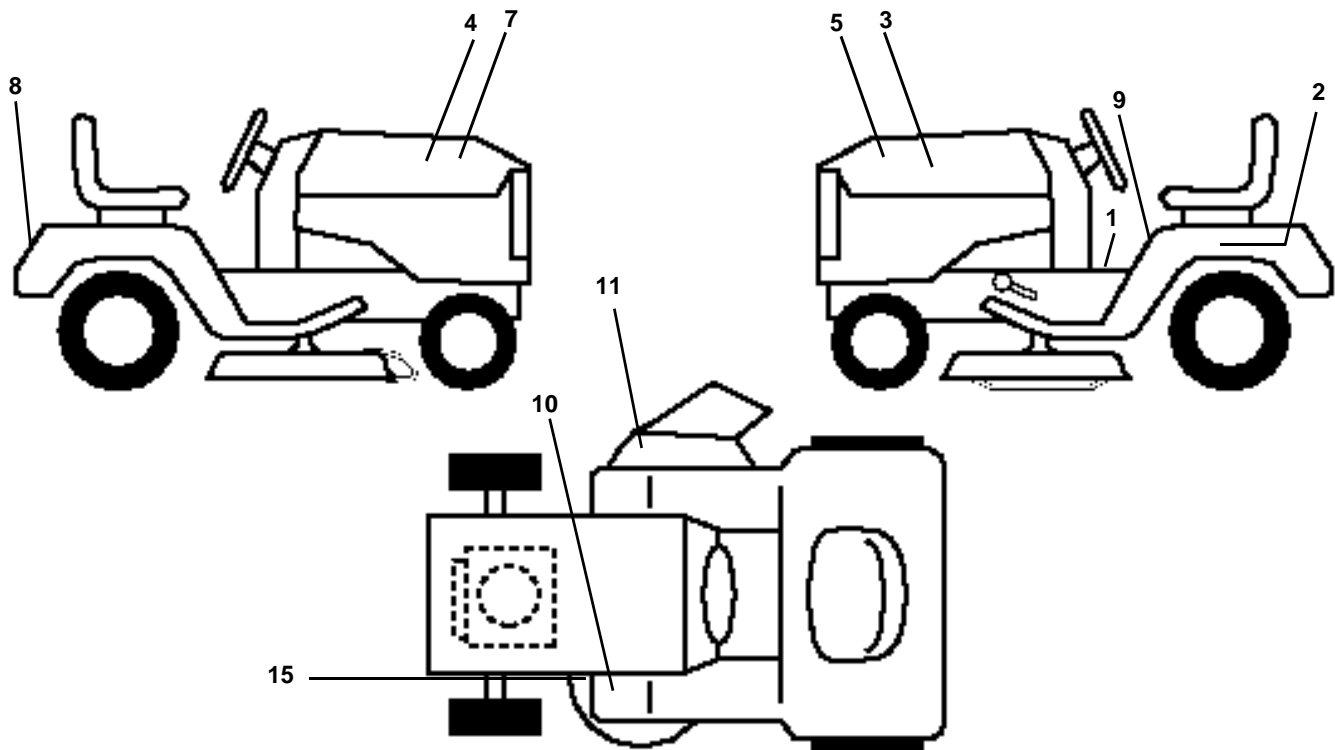

NOTE: All component dimensions given in U.S. inches
1 inch = 25.4 mm

REPAIR PARTS

TRACTOR - MODEL NO. LT125 (HC12542C) PRODUCT NO. 954 00 27-11

DECALS

KEY NO.	PART NO.	DESCRIPTION
1	532140820	Decal Instruction Dash Eng/fr
2	532121549	Decal Caution Battery Fr/ger
3	532143608	Decal Hood LH
4	532143609	Decal Hood RH
5	532143628	Decal Ins Hd LH
7	532143627	Decal Ins Hd RH
8	532131582	Decal Fender Logo
9	532133795	Decal Caution Fender Eng/fr
10	532101892	Decal Clutch/brake Eng/fr
11	532137259	Decal Warning Multi-Language
15	532136832	Decal V-Belt Schematic