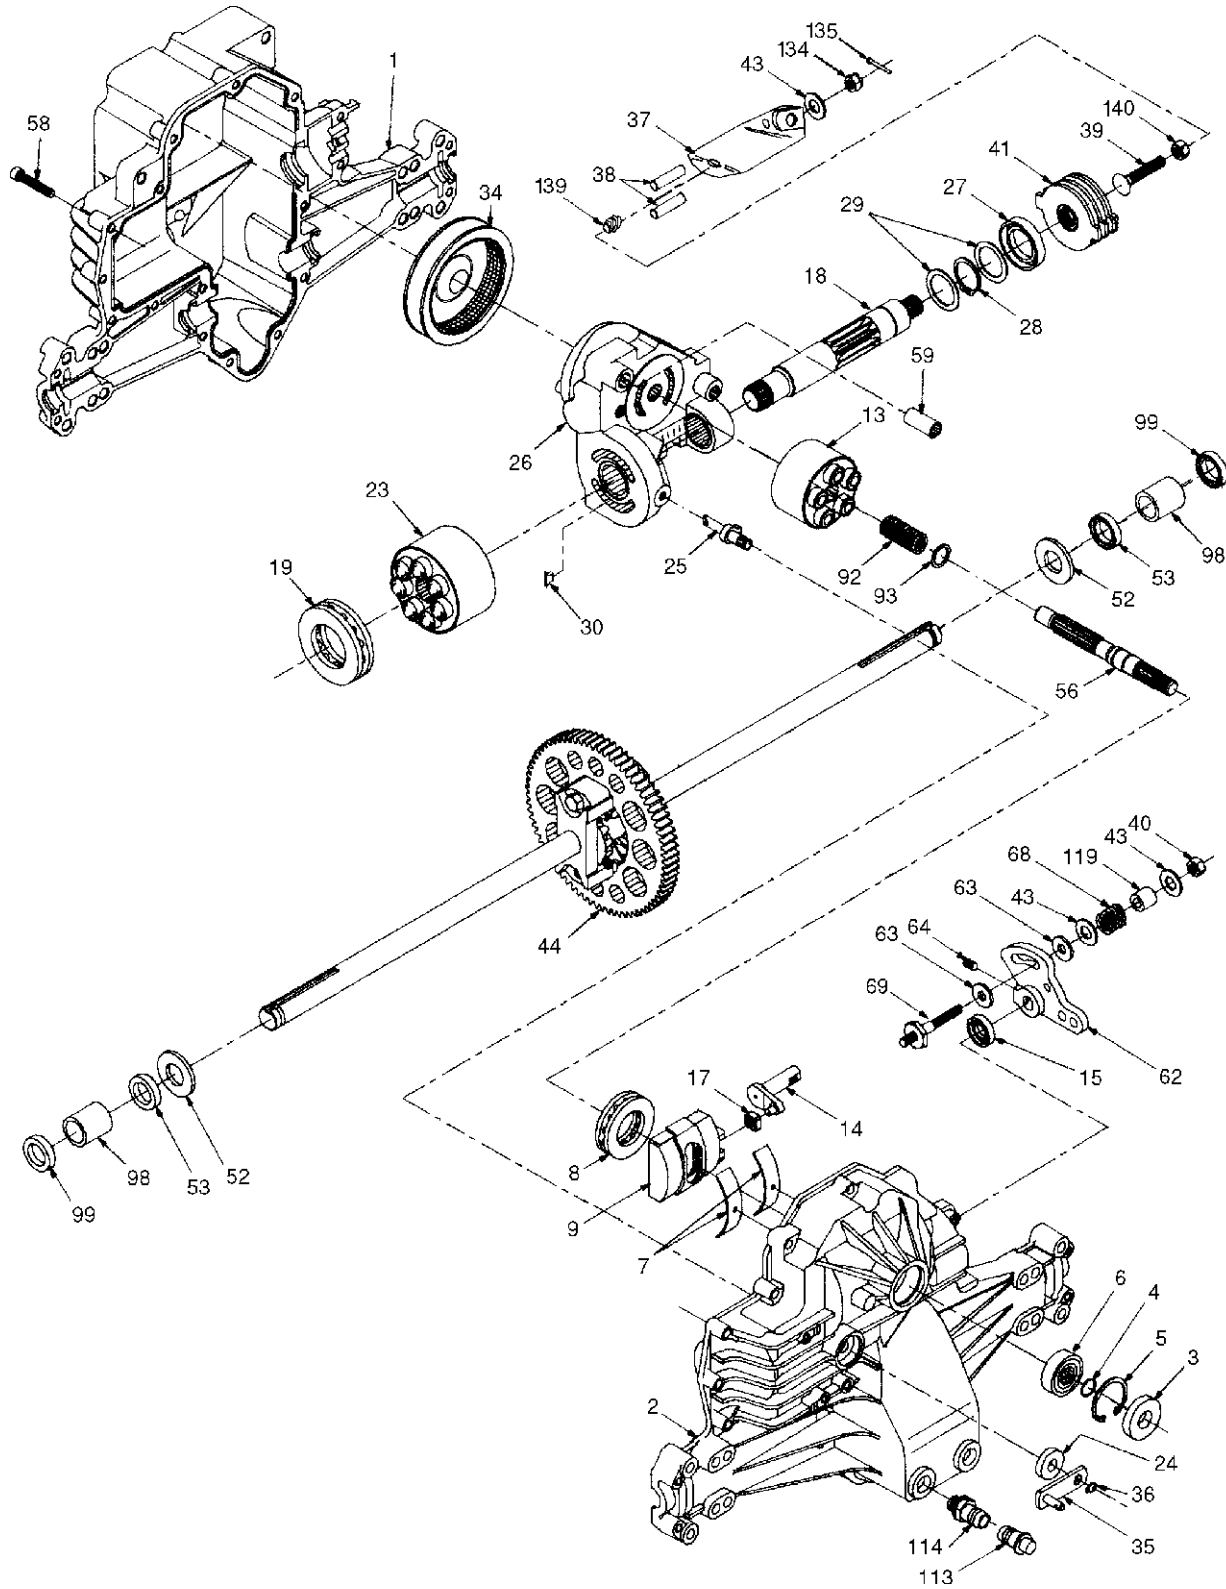

For Husqvarna Parts Call 606-678-9623 or 606-561-4983 REPAIR PARTS

TRACTOR - MODEL NO. LTH130 (954830061B)

HYDRO TRANSAXLE - MODEL NUMBER 0310-0500

For Husqvarna Parts Call 606-678-9623 or 606-561-4983

REPAIR PARTS

TRACTOR - MODEL NO. LTH130 (954830061B)

HYDRO TRANSAXLE - MODEL NUMBER 0310-0500

KEY PART NO. NO.	DESCRIPTION	KEY PART NO. NO.	DESCRIPTION		
1	532142986	Housing, Lower	40	532150778	Locknut, Hex 5/16-24 UNJC
2	532142987	Assembly, Upper Housing	41	532142958	Brake Rotor/Stator Kit
3	532142932	Seal, Lip	43	532142884	Washer 7/16 x 7/8 x .060
4	532142928	Ring, Wire Retaining	44	532142990	Differential Assembly
5	532142933	Ring, Retaining	52	532142991	Washer 3/4 x 1.5 x .13
6	532142934	Bearing, Shaft Ball	53	532142961	Seal .75 x 1.25 x .250
7	532142935	Bearing, Cradle	56	532142963	Shaft, Input
8	532150771	Bearing, Thrust 30 x 52 x 13	58	532142964	Bolt 1/4-20 x 1.38
9	532142937	Swashplate, Variable	59	532142965	Pin .5 OD x .43 ID x .750
13	532142938	Block, Cylinder Assembly	62	532142966	Arm, Control
14	532142939	Arm, Trunnion	63	532142967	Puck, Dampener
15	532142940	Seal, Lip	64	532142920	Set Screw
17	532142941	Guide, Slot	68	532142969	Spring
18	532150772	Shaft, Motor	69	532144610	Stud 5/16-24
19	532150773	Bearing, Thrust 42 x 68 x 16	92	532142977	Spring, Block
23	532142944	Block, Cylinder Assembly	93	532142978	Washer, Block Thrust
24	532142945	Seal, Lip 10 x 25 x 7	98	532142993	Sleeve Bearing
25	532142946	Actuator, Bypass	99	532142976	Seal, Wiper
26	532150774	Center Section Assembly Kit	113	532142917	Cap, Vent Assembly
27	532142948	Seal, Lip 26 x 42 x 8	114	532142918	Fitting, O-Ring Assembly
28	532142949	Ring, Retaining	119	532142980	Spacer
29	532142950	Washer 26 x 35 x 1	134	532144607	Nut, Castle 5/16-24
30	532150787	Nut, Jam	135	532144608	Pin, Cotter
34	532142951	Oil Filter Element	139	532150775	Spring, Compression
35	532142952	Arm, Bypass	140	532150776	Nut, Hex 5/16-24
36	532142953	Ring, Retaining			
37	532142954	Arm, Actuating			
38	532142955	Pin, Actuating			
39	532150777	Bolt 5/16-24 x 1-3/4			

NOTE: All component dimensions given in U.S. inches
1 inch = 25.4 mm