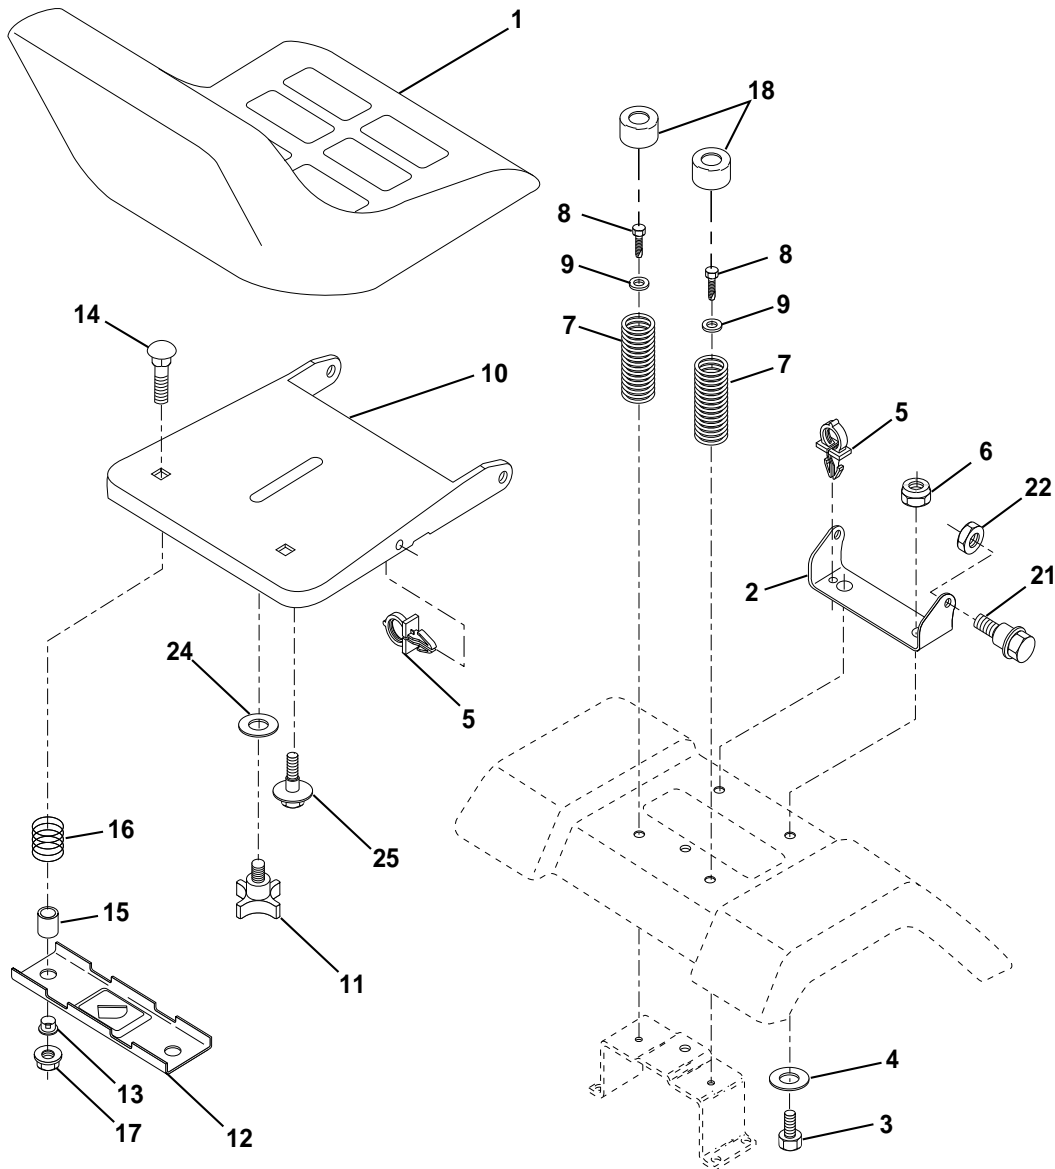

TRACTOR - MODEL NO. LTH130 (954830061B)

SEAT ASSEMBLY

**KEY PART
NO. NO.**

DESCRIPTION

1	532140838	Seat V250 Blk/blk Std
2	532140551	Bracket Pivot Seat 8 720
3	874760616	Bolt Fin Hex 3/8-16unc X 1
4	819131610	Washer 13/32 X 1 X 10 Ga
5	532145006	Clip Push-In
6	873800600	Nut Hex w/Ins. 3/8-16 Unc
7	532124181	Spring Seat Cprsn 2 250 Blk Zi
8	817490616	Screw Thdrol 3/8-16 X 1 Ty-tt
9	819131614	Washer 13/32 X 1 X 14 Ga.
10	532140552	Pan Seat
11	532120068	Knob seat 1/2-13 Unc
12	532121246	Bracket Mounting Switch

**KEY PART
NO. NO.**

DESCRIPTION

13	532121248	Bushing Snap Blk Nyl 50 Id
14	872050411	Bolt Rdhd Sht Nk 1/4-20x1-3/8
15	532134300	Spacer Split 28x 96 Yel Zinc
16	532121250	Spring Cprsn 1 27 Blk Pnt
17	532123976	Nut Lock 1/4 Lge Flg Gr 5 Zinc
18	532124238	Cap Spring Seat
21	532153236	Bolt Shoulder 5/16-18 Unc-2A
22	873800500	Nut Hex Lock W/Ins 5/16-18
24	819171912	Washer 17/32 X 1-3/16 X 12 Ga.
25	532127018	Bolt Shoulder 5/16-18 X 62

NOTE: All component dimensions given in U.S. inches.
1 inch = 25.4 mm