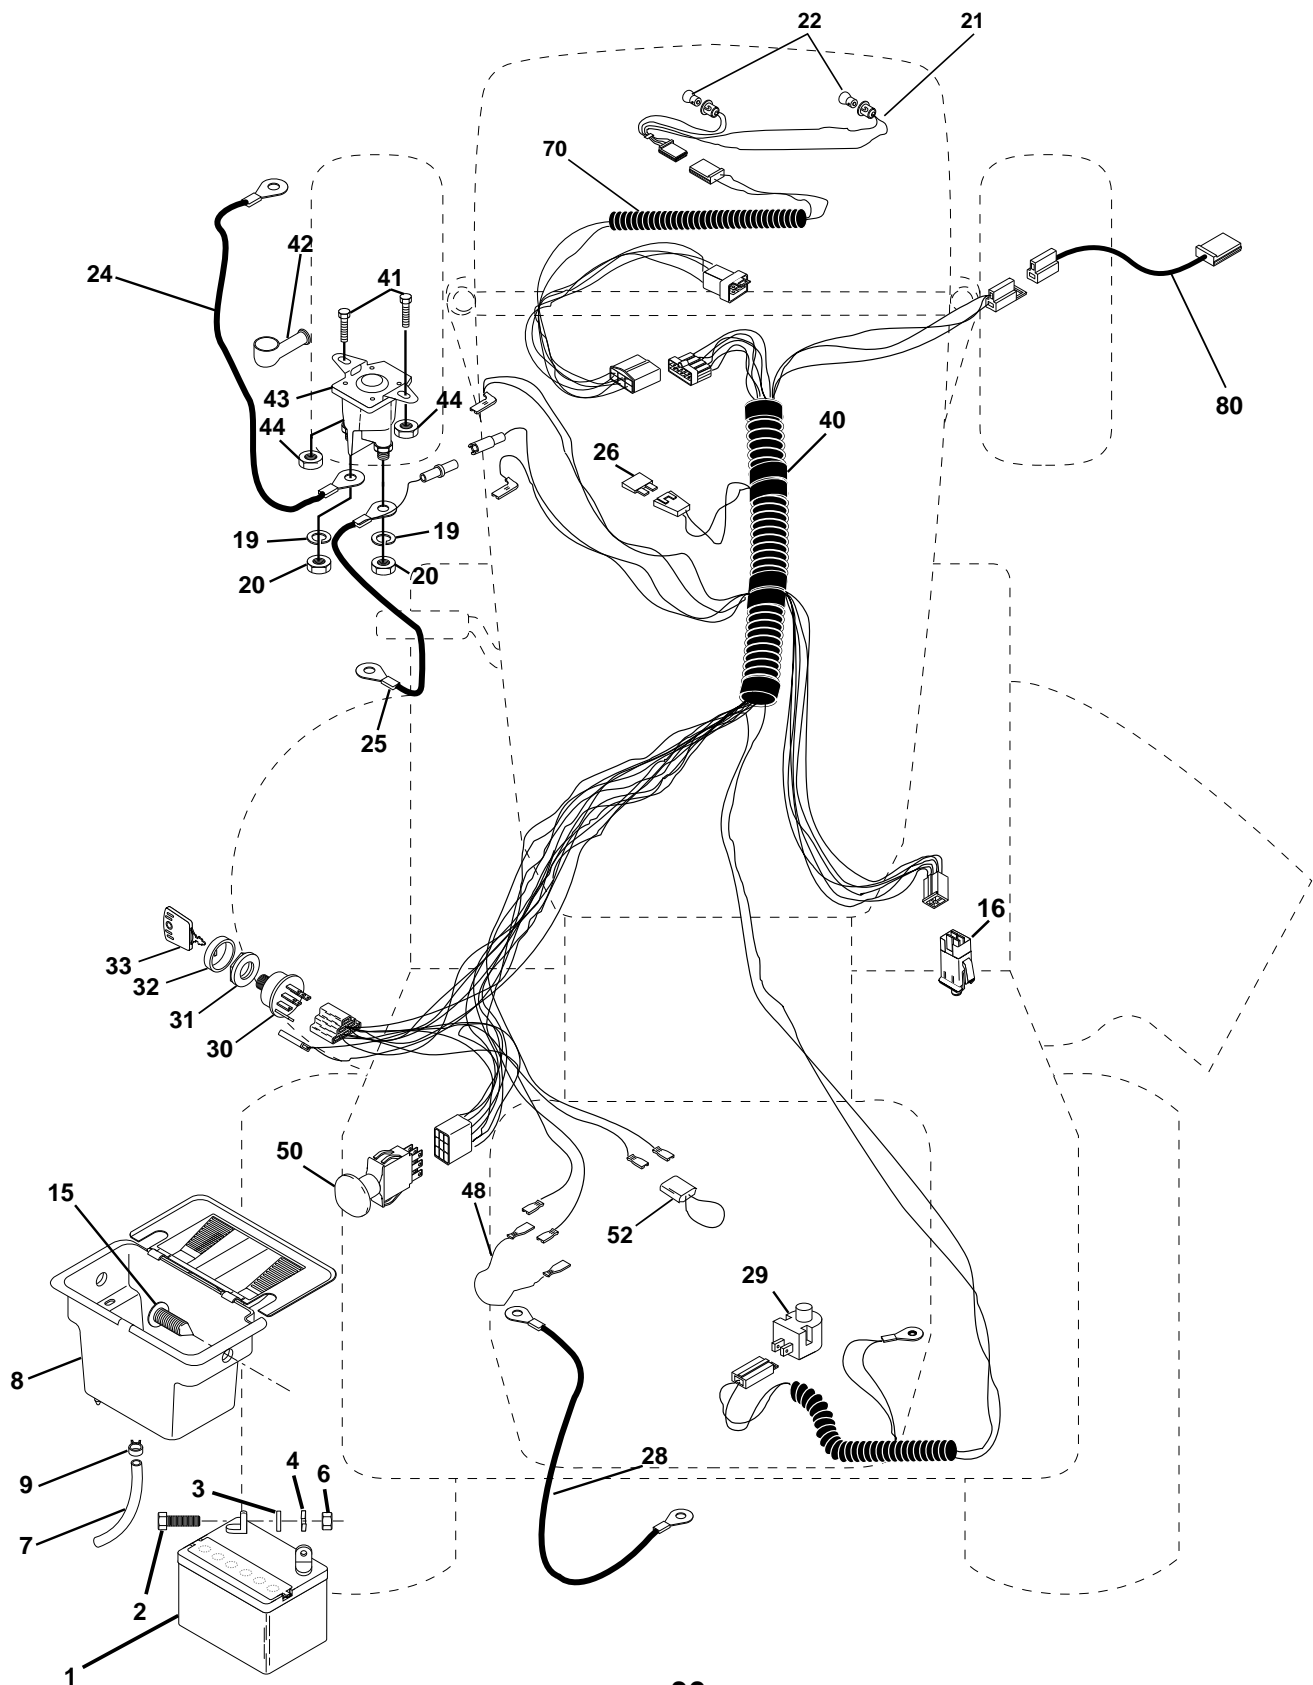

### SCHEMATIC

**IGNITION SWITCH**

POSITION	CIRCUIT	"MAKE"
OFF	G + M + L	NONE
RUN/LIGHT	B + L	A + Y
RUN	B + L	NONE
START	B + L + S	NONE

**NOTE**  
 YOUR TRACTOR IS EQUIPPED WITH A SPECIAL ALTERNATOR SYSTEM. THE LIGHTS ARE NOT CONNECTED TO THE BATTERY, BUT HAVE THEIR OWN ELECTRICAL SOURCE. BECAUSE OF THIS, THE BRIGHTNESS OF THE LIGHTS WILL CHANGE WITH ENGINE SPEED. AT IDLE THE LIGHTS WILL DIM. AS THE ENGINE IS SPEEDED UP, THE LIGHTS WILL BECOME THEIR BRIGHTEST.

**WIRING INSULATED CLIPS**

**NOTE:** IF WIRING INSULATED CLIPS WERE REMOVED FOR SERVICING OF UNIT, THEY SHOULD BE REPLACED TO PROPERLY SECURE YOUR WIRING.

● —  
 NON-REMOVABLE CONNECTIONS

○ —  
 REMOVABLE CONNECTIONS

**PTO SWITCH**

POSITION	CIRCUIT
OFF	C + G
ON	C + F, B + E, A + D

**TRACTOR - MODEL NO. LTH130 (954830061B)**

**ELECTRICAL**