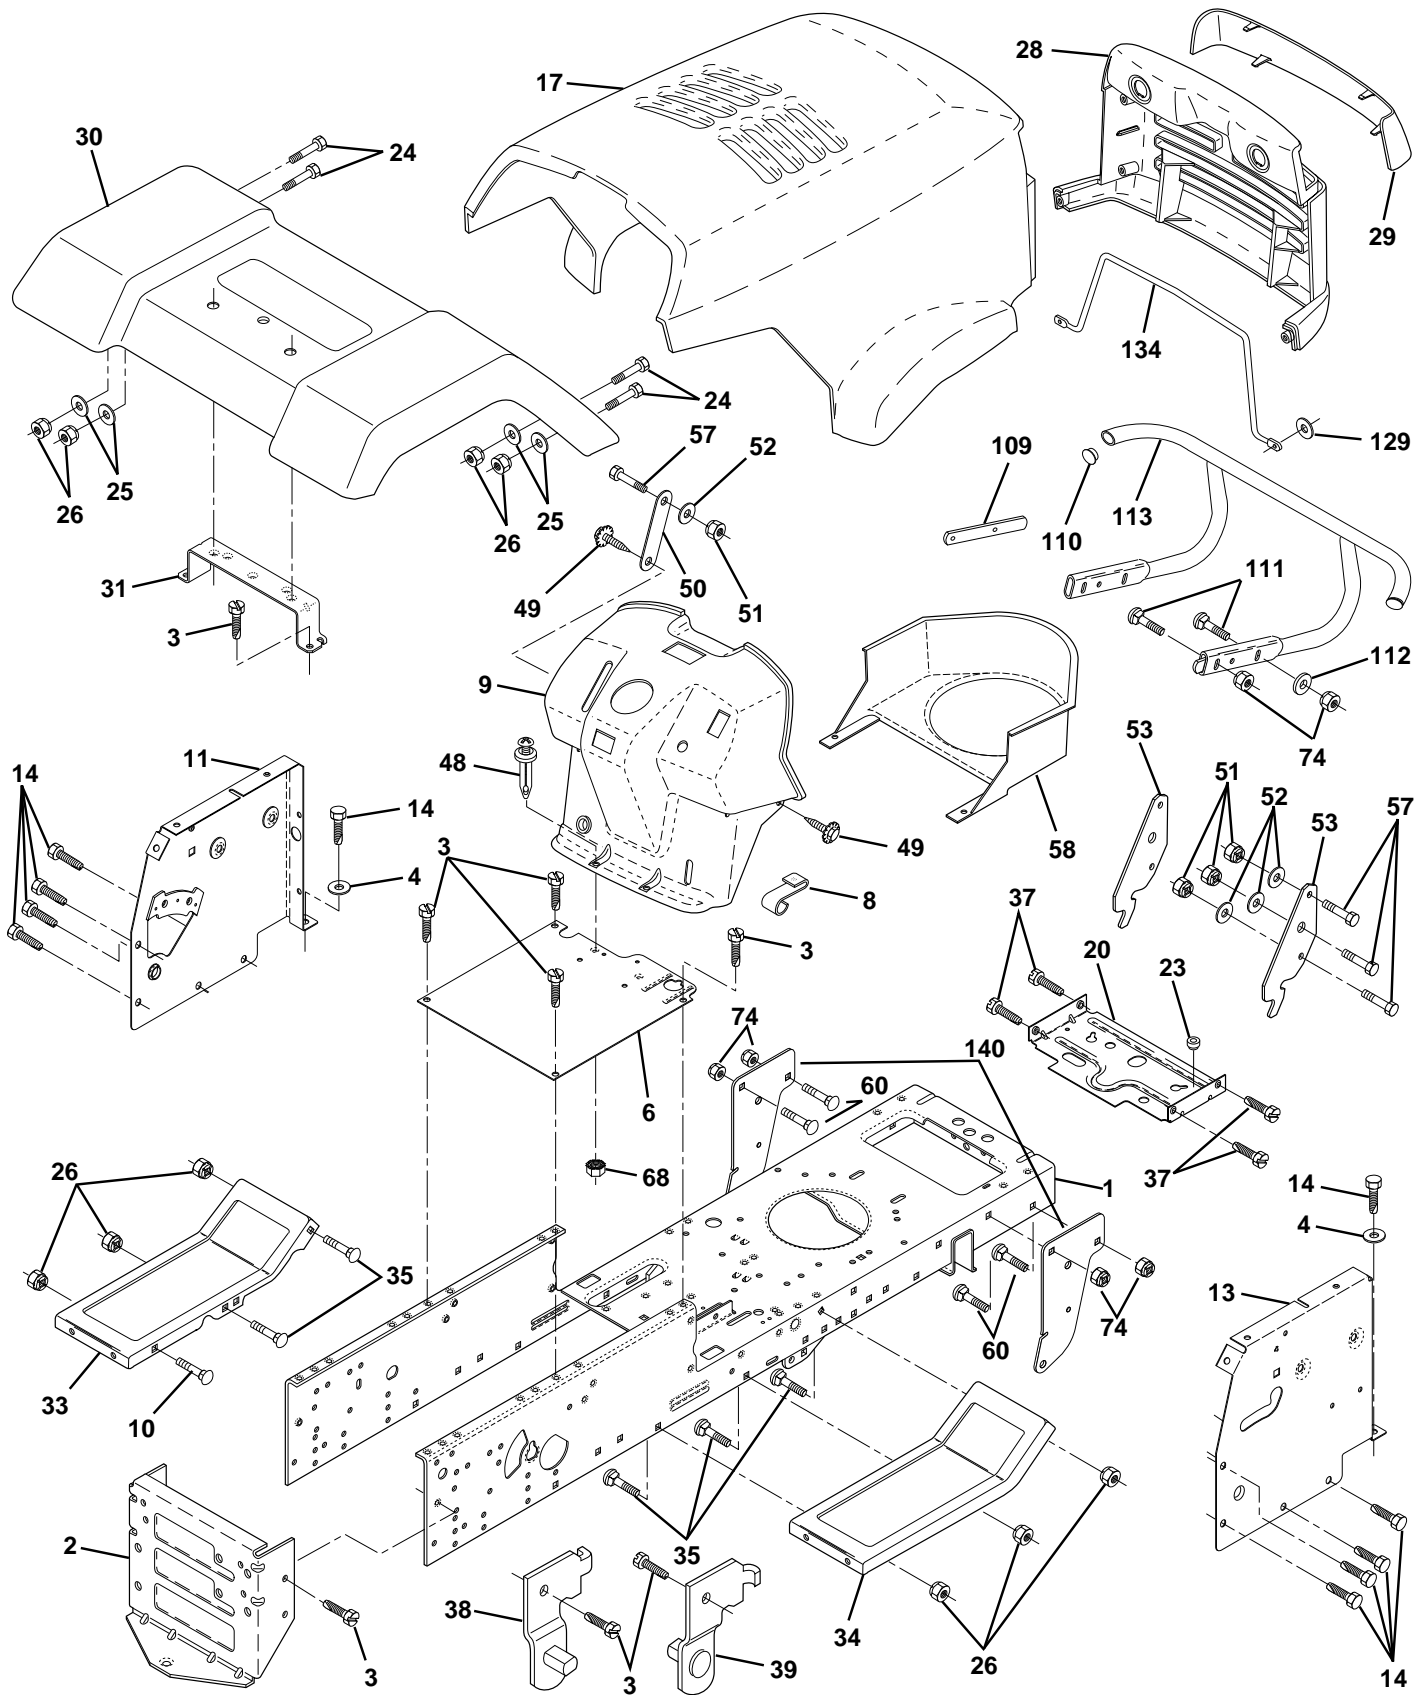

For Husqvarna Parts Call 606-678-9623 or 606-561-4983 REPAIR PARTS

TRACTOR - MODEL NO. LTH130 (954830061B)

CHASSIS AND ENCLOSURES

For Husqvarna Parts Call 606-678-9623 or 606-561-4983

REPAIR PARTS

TRACTOR - MODEL NO. LTH130 (954830061B)

CHASSIS AND ENCLOSURES

KEY NO.	PART NO.	DESCRIPTION
1	532151169	Chassis Weldment 11ga
2	532140356	Drawbar, Stretch
3	817490612	Screw Thdrol 3/8-16x3/4 Ty-tt
4	819131216	Washer 13/32 x 3/4 x 16 Ga.
6	532145206	Saddle LT Fender Shift
8	532126471	Clip Insulator .406 Mtg Hole
9	532151018	Dash P/L N/Amm. N/HM w/PTO Grey
10	872140608	Bolt Carriage 3/8-16 x 1
11	532146956	Panel Pnt Dash Lh
13	532150476	Panel Dash Rh
14	817490608	Screw Thdrol 3/8-16x1/2 Ty-tt
17	532149775	Hood LT/PL Husqvarna
20	532145210	Plate Mtg. Battery Fuel Tank. 95
23	532124028	Bushing
24	874780616	Bolt Fin Hex 3/8-16unc X 1 Gr. 5
25	819131312	Washer 13/32 X 13/16 X 12 Ga
26	873800600	Nut Lock Hex W/Ins 3/8-16 Unc
28	532149776	Grille LT/PL Husqvrna
29	532149777	Lens LT/PL Husqvrna
30	532143050	Fender Pnt
31	532136619	Bracket Pnt Fender
33	532147203	Footrest Pnt Lh
34	532147202	Footrest Pnt Rh
35	872110606	Bolt Rdhd Sht Sqnk 3/8-16 X3/4
37	817490508	Screw Thdrol 5/16-18 X1/2
38	532139886	Bracket, Asm. Pivot, L.H., Mower Rear
39	532139887	Bracket, Asm. Pivot, R.H., Mower Rear
48	532138096	Rivet Push Plate D Plastick Blk
49	817490412	Screw Hexwsh. Thdrol 1/4-20 x 3/4
50	532142779	Brace
51	873800400	Nut Lock Hex W/Ins 1/4-20
52	819091416	Washer 9/32 x 7/8 x 16 Ga.
53	532150067	Bracket Pnt. Pick off LT/PL Husq.
57	874780412	Bolt Hex 1/4-20 x 3/4
58	532150127	Air Duct P/L
60	872140606	Bolt Rdhd Sqnk 3/8-16 Unc x 3/4
68	873510400	Nut Keps Hex 1/4-20
74	873680600	Nut Crownlock 3/8-16 UNC
109	532141461	Bracket Extension Bumper
110	532143679	Plug Plastic
111	872140610	Bolt Carriage 3/8-16 x 1-1/4
112	819131316	Washer 13/32 x 13/16 x 16 Ga.
113	532150300	Bumper Asm.
129	819091016	Washer 9/32 x 5/8 x 16 Ga.
134	532150132	Rod Support Hood LT/PL Husq.
140	532150556	Bracket Chassis Front 7 Ga.
--	532005479	Plug Button
--	532134014	Plug Dome Blk

NOTE: All component dimensions given in U.S. inches.
1 inch = 25.4 mm