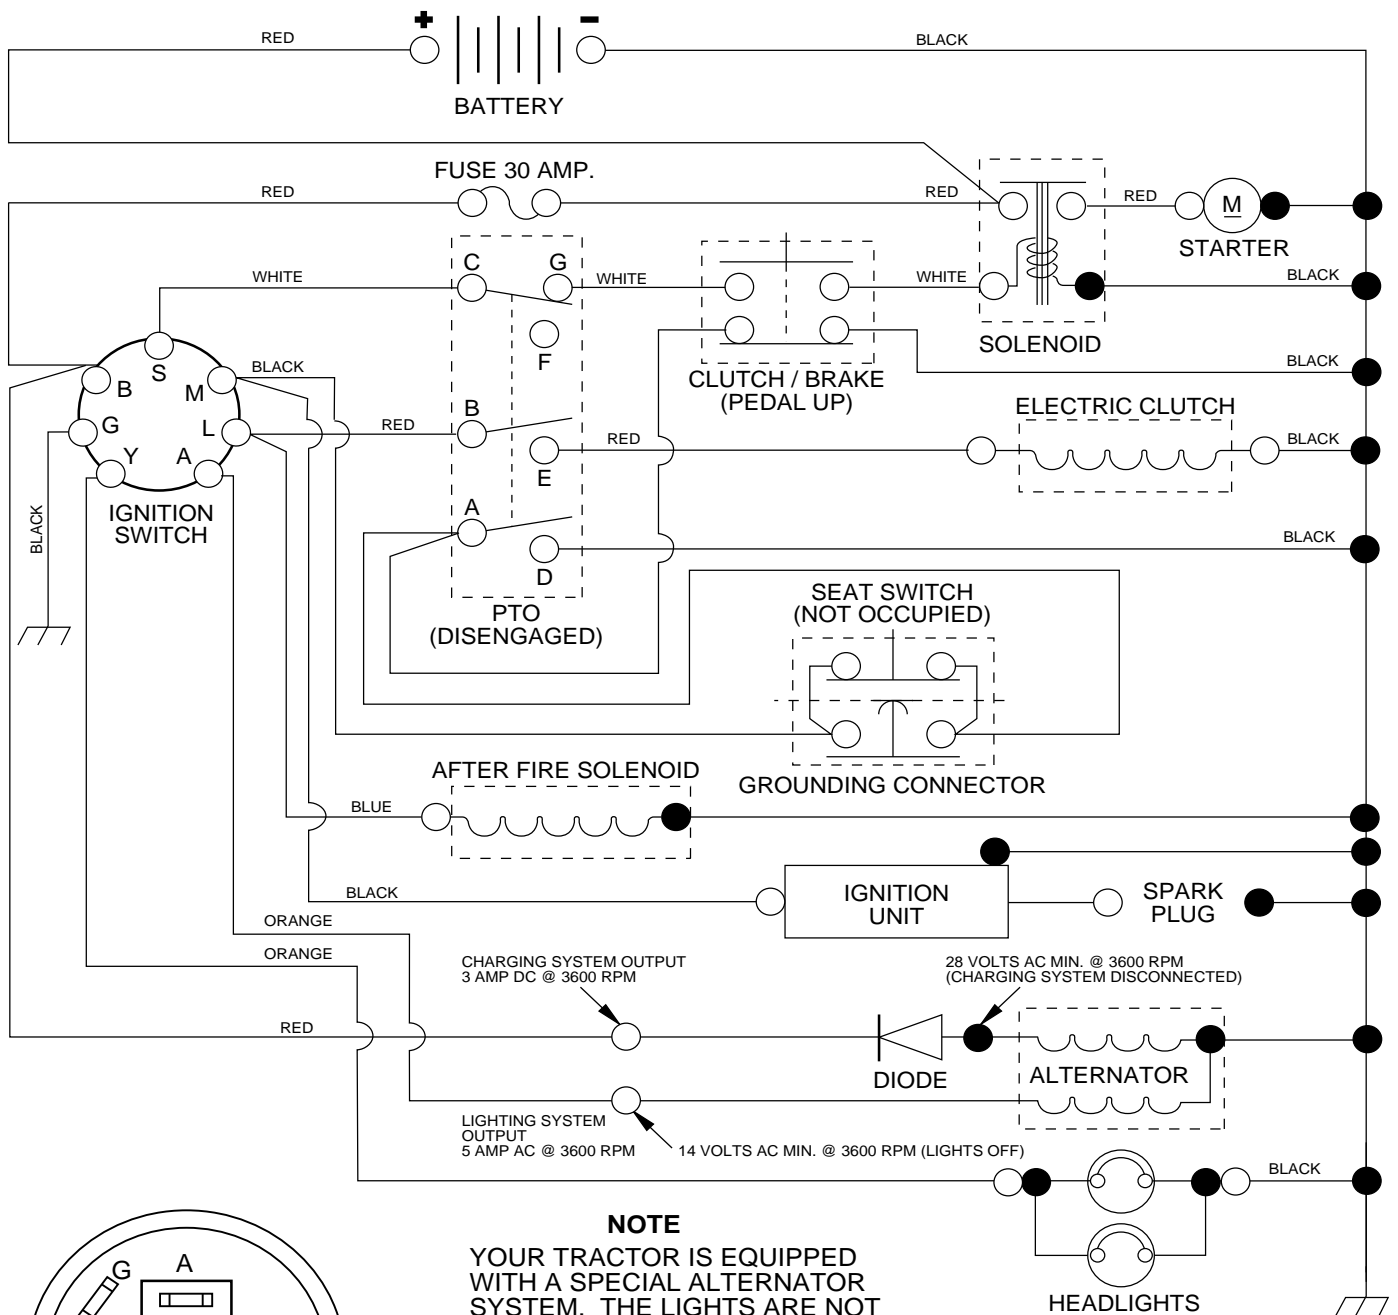

### SCHEMATIC

**IGNITION SWITCH**

POSITION	CIRCUIT	"MAKE"
OFF	G + M + L	NONE
RUN/LIGHT	B + L	A + Y
RUN	B + L	NONE
START	B + L + S	NONE

**NOTE**  
 YOUR TRACTOR IS EQUIPPED WITH A SPECIAL ALTERNATOR SYSTEM. THE LIGHTS ARE NOT CONNECTED TO THE BATTERY, BUT HAVE THEIR OWN ELECTRICAL SOURCE. BECAUSE OF THIS, THE BRIGHTNESS OF THE LIGHTS WILL CHANGE WITH ENGINE SPEED. AT IDLE THE LIGHTS WILL DIM. AS THE ENGINE IS SPEEDED UP, THE LIGHTS WILL BECOME THEIR BRIGHTEST.