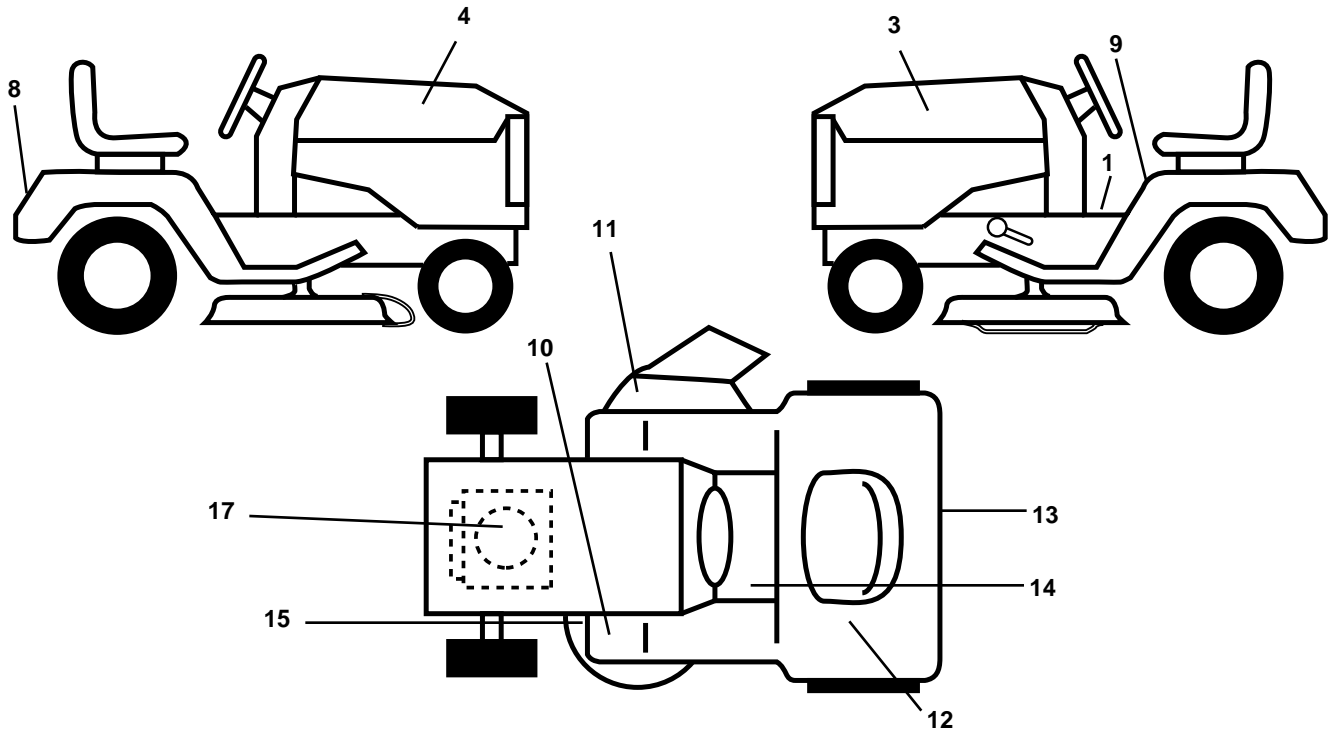

For Husqvarna Parts Call 606-678-9623 or 606-561-4983 REPAIR PARTS

TRACTOR - MODEL NO. LTH130 (954830061B)

DECALS

KEY NO.	PART NO.	DESCRIPTION	KEY NO.	PART NO.	DESCRIPTION
1	532140820	Decal Instruction Dash Eng/fr	17	532151124	Decal Engine Kohler 13 HP
3	532150726	Decal Hood LH	--	532138311	Decal Handle Lft Height Adjust
4	532150725	Decal Hood RH	--	532145246	Pad FTREST RBR SQ Generic 95
8	532150617	Decal Fender Logo	--	532145247	Fastener Pop In Footrest (8per)
9	532133795	Decal Caution Fender Eng/fr	--	532154187	Manual Owner's (English)
10	532101892	Decal Clutch/brake Eng/fr	--	532154188	Manual Owner's (French)
11	532137259	Decal Warning Multi-Language	Available accessories not included with tractor:		
12	532146451	Decal Bat Dan/Poi P/L Sym WPN	--	LBD48	42" Snow Blade
13	532142341	Decal Drawbar CNTRL MVT HYD LT	--	LSB42	40" Snow Thrower
14	532142337	Decal SDL COLD START HYD E/F	--	LC05	33lb. Wheel Wts. (Pair)
15	532136832	Decal V-Belt Schematic	--	CH12	Tire Chains (18 x 8.5 x 8)
			--	MP42	Mulcher Plate Kit 42"