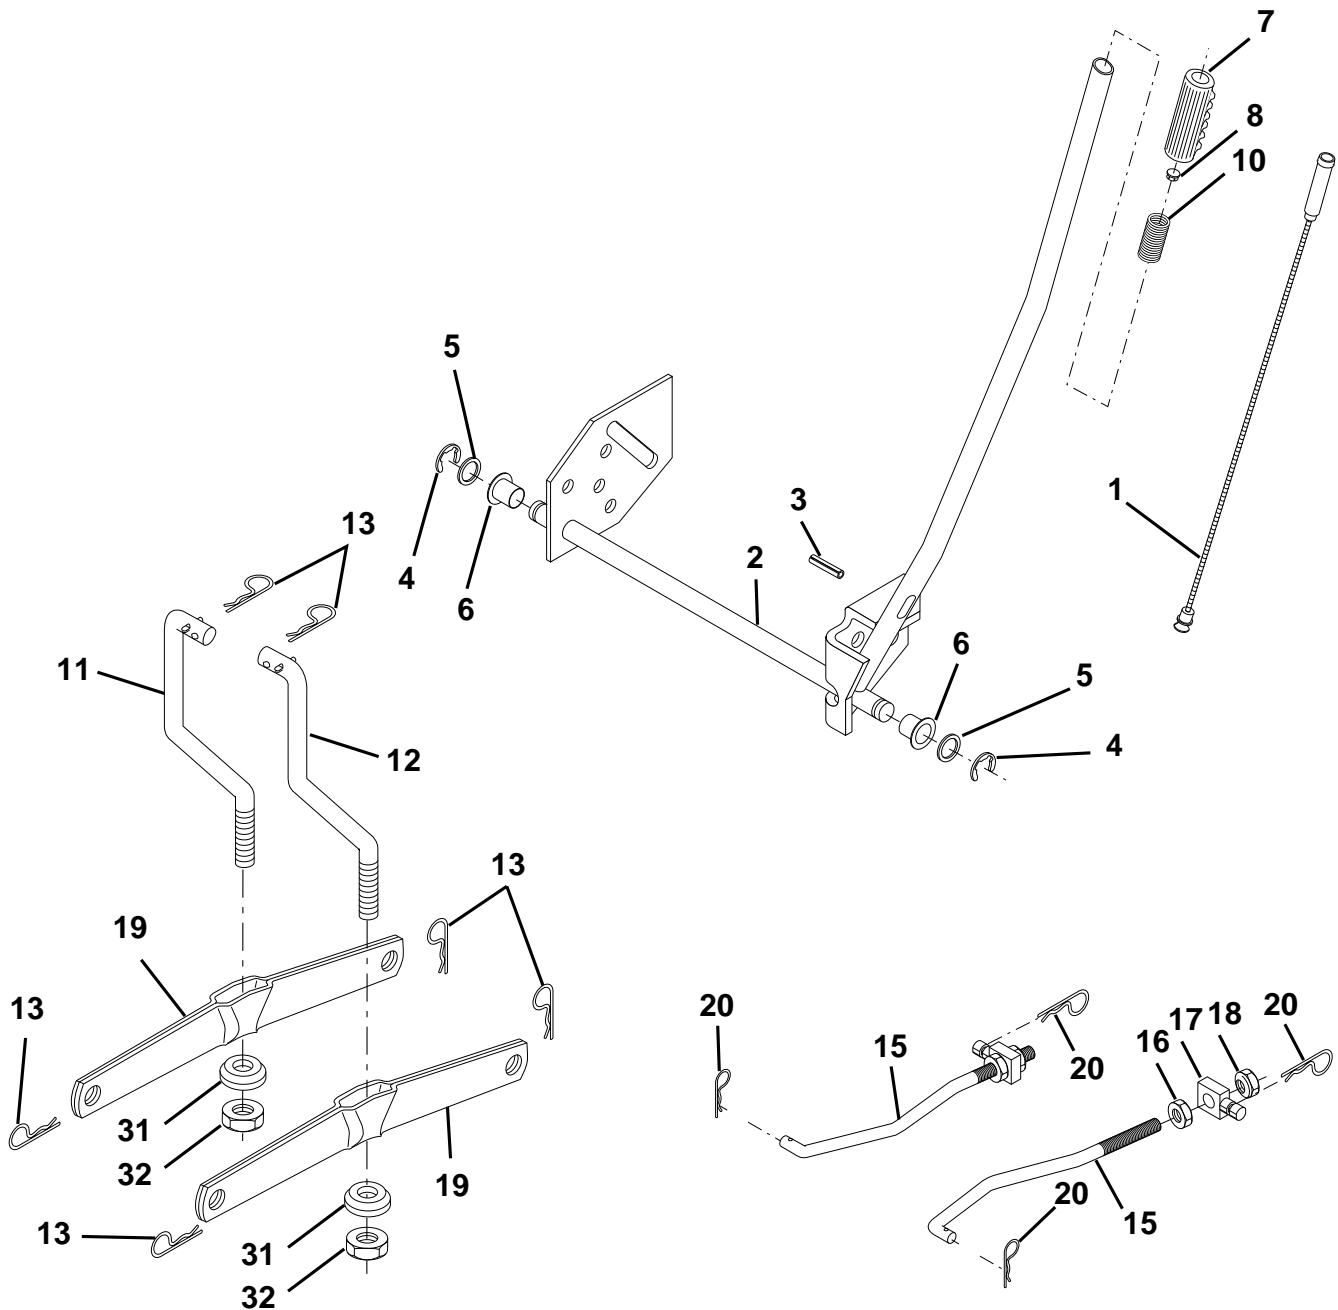

**NOTE:** All component dimensions given in U.S. inches  
1 inch = 25.4 mm

For Husqvarna Parts Call 606-678-9623 or 606-561-4983  
**REPAIR PARTS**

TRACTOR - MODEL NO. LTH130 (954830061B)

**MOWER LIFT**